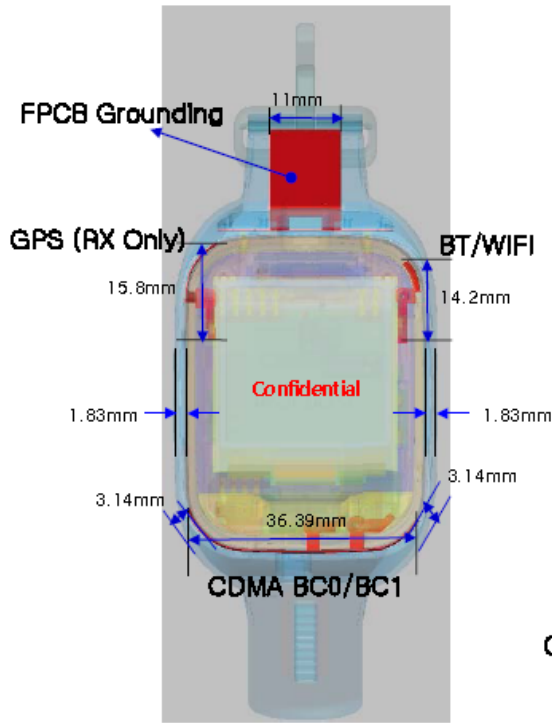

DUT and SAR Set-up Photos

Overall Dimensions

Front View of the DUT

Rear View of the DUT

Setup Photos

Handset Vertical and Horizontal Reference Lines

Vertical
Center Line

Extremity Exposure Conditions

Neck

Next to Mouth Exposure Conditions

Flat

Antenna Dimensions & Separation Distances

① Main (CDMA Dual)

MODE	BAND	TX(MHz)	RX(MHz)
1xRTT	US Cellular	824 ~ 849	869 ~ 894
	US PCS	1850 ~ 1910	1930 ~ 1990

② BT/WIFI