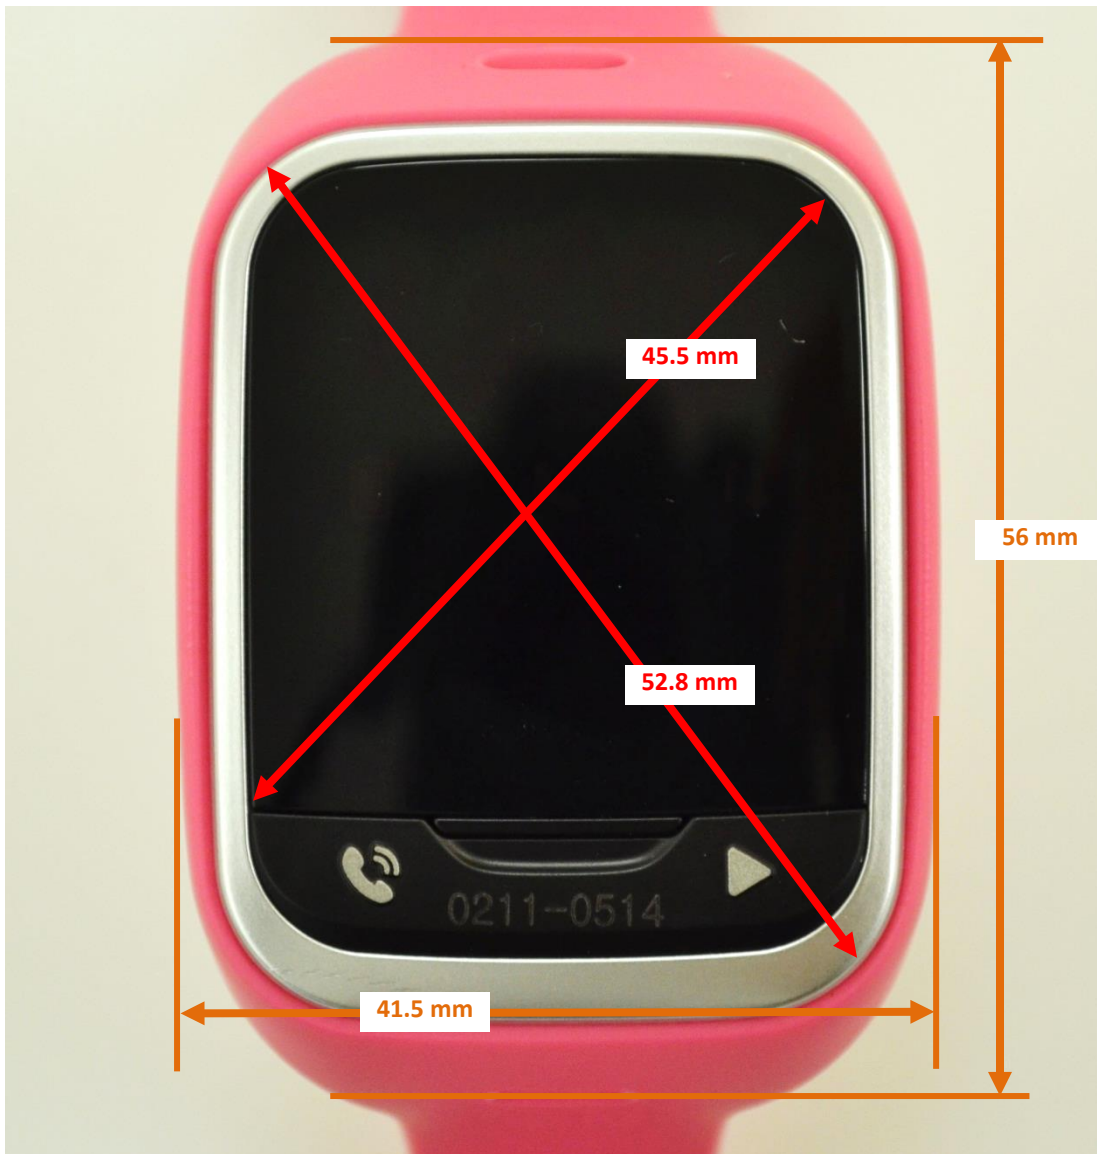

DUT and SAR Set-up Photos

Overall Dimensions

Front View of the DUT

Rear View of the DUT

Setup Photos

Handset Vertical and Horizontal Reference Lines

Vertical
Center Line

Extremity Exposure Conditions

Neck

Next to Mouth Exposure Conditions

Flat

Antenna Dimensions & Separation Distances

① Main (CDMA Dual)

MODE	BAND	TX(MHz)	RX(MHz)
1xRTT	US Cellular	824 ~ 849	869 ~ 894
	US PCS	1850 ~ 1910	1930 ~ 1990

② BT/WIFI