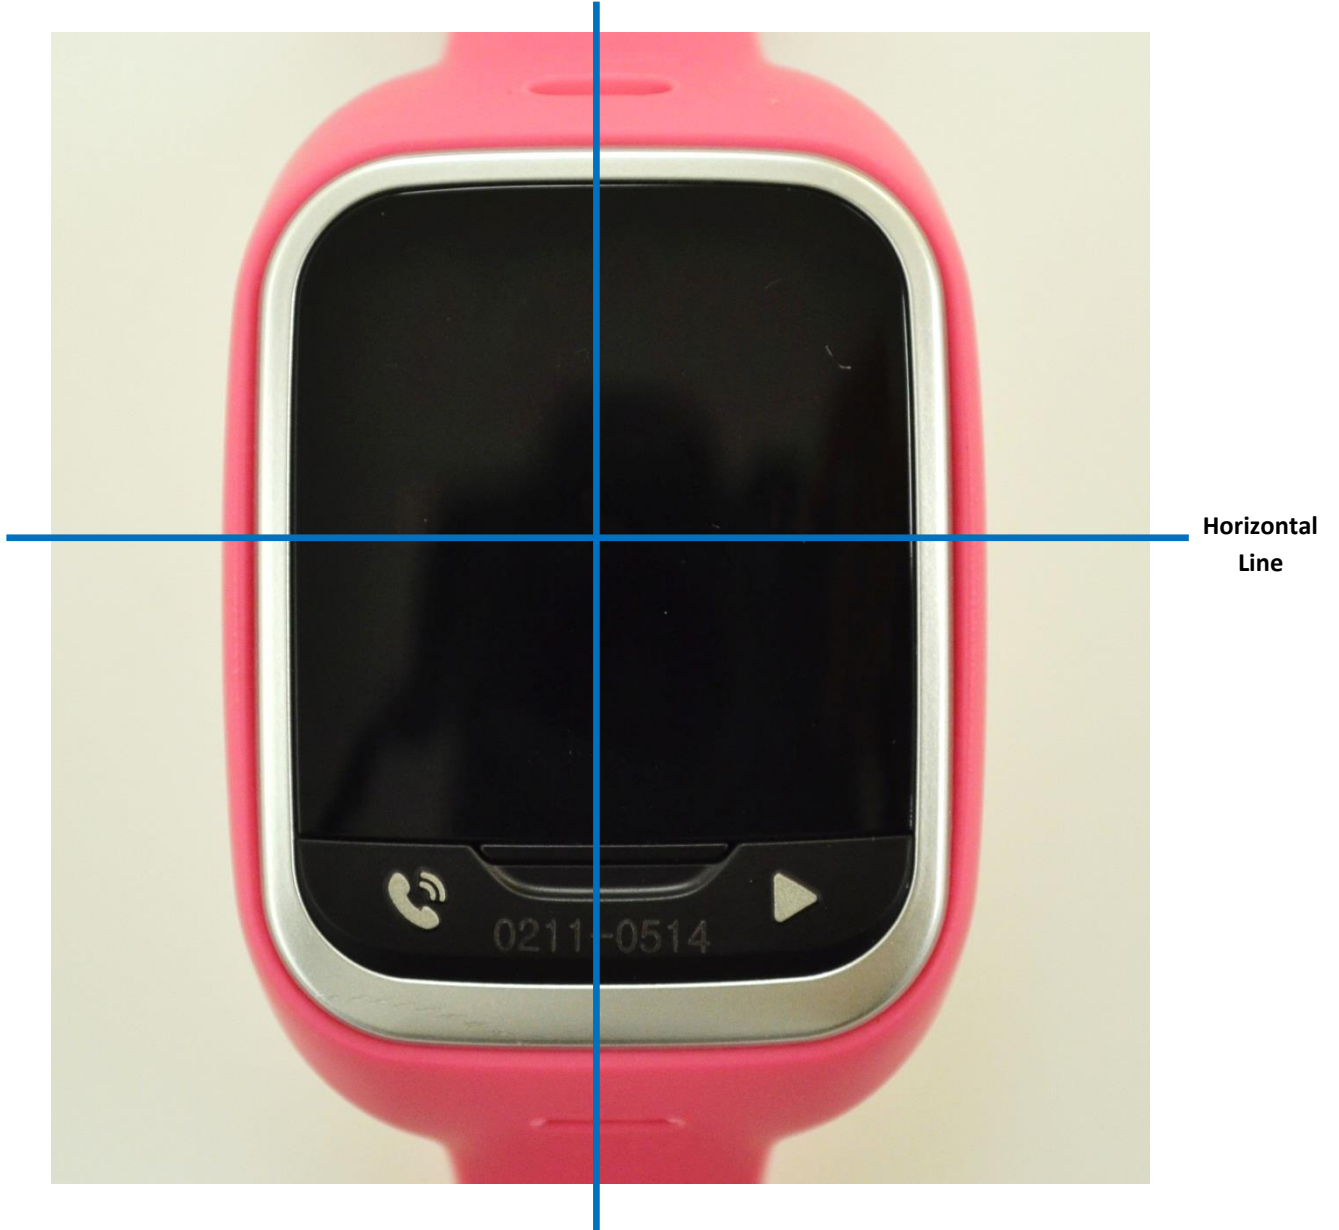

DUT and SAR Set-up Photos

Overall Dimensions

Front View of the DUT

Rear View of the DUT

Setup Photos

Handset Vertical and Horizontal Reference Lines

Vertical
Center Line

Extremity Exposure Conditions

Neck

Next to Mouth Exposure Conditions

Flat

Antenna Dimensions & Separation Distances

① Main (CDMA Dual)

MODE	BAND	TX(MHz)	RX(MHz)
1xRTT	US Cellular	824 ~ 849	869 ~ 894
	US PCS	1850 ~ 1910	1930 ~ 1990

② BT/WIFI