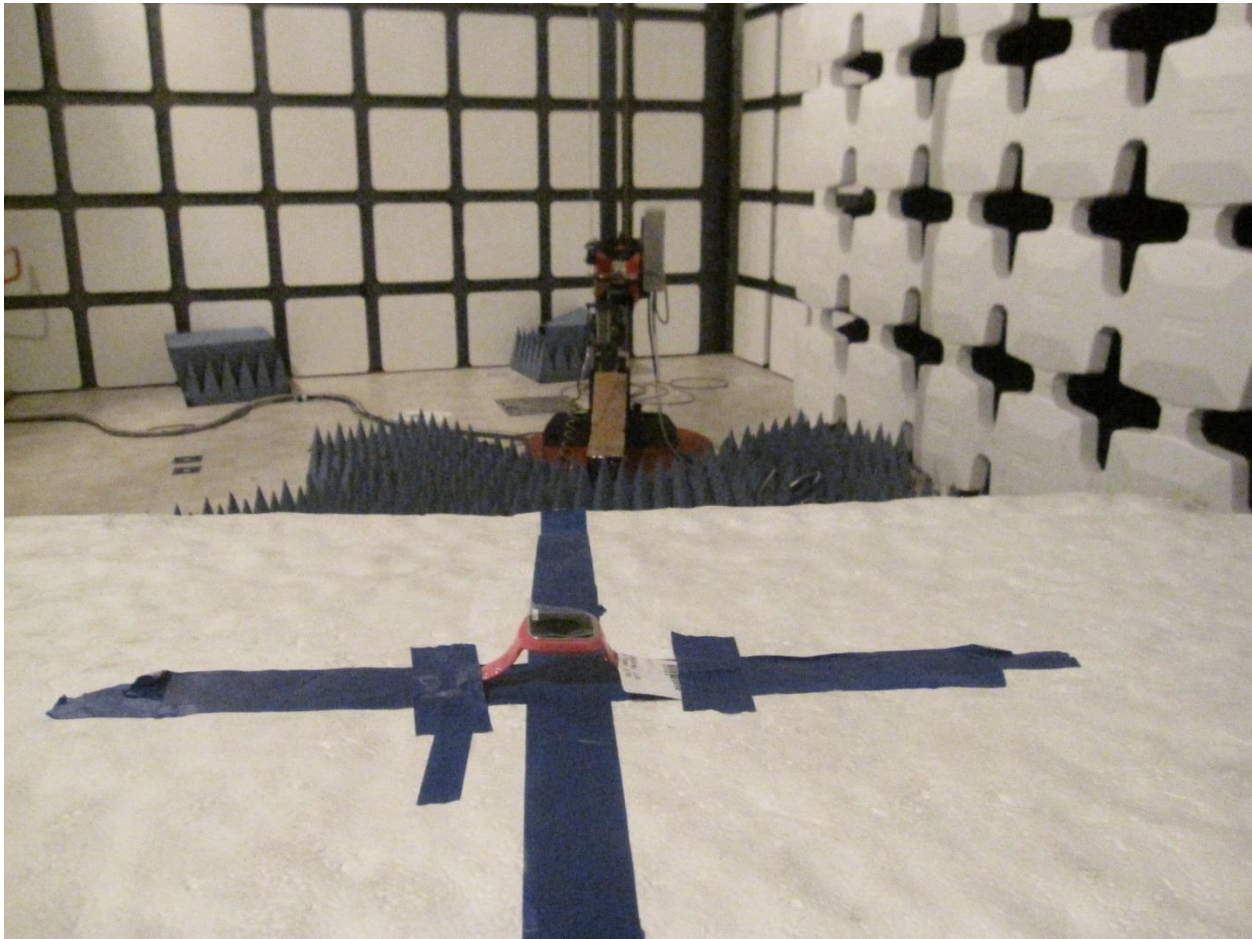

8. SETUP PHOTOS

RADIATED RF MEASUREMENT SETUP FOR PORTABLE CONFIGURATION

Below 1GHz Front

Below 1GHz Back

Above 1GHz Front

Above 1GHz Back

END OF REPORT