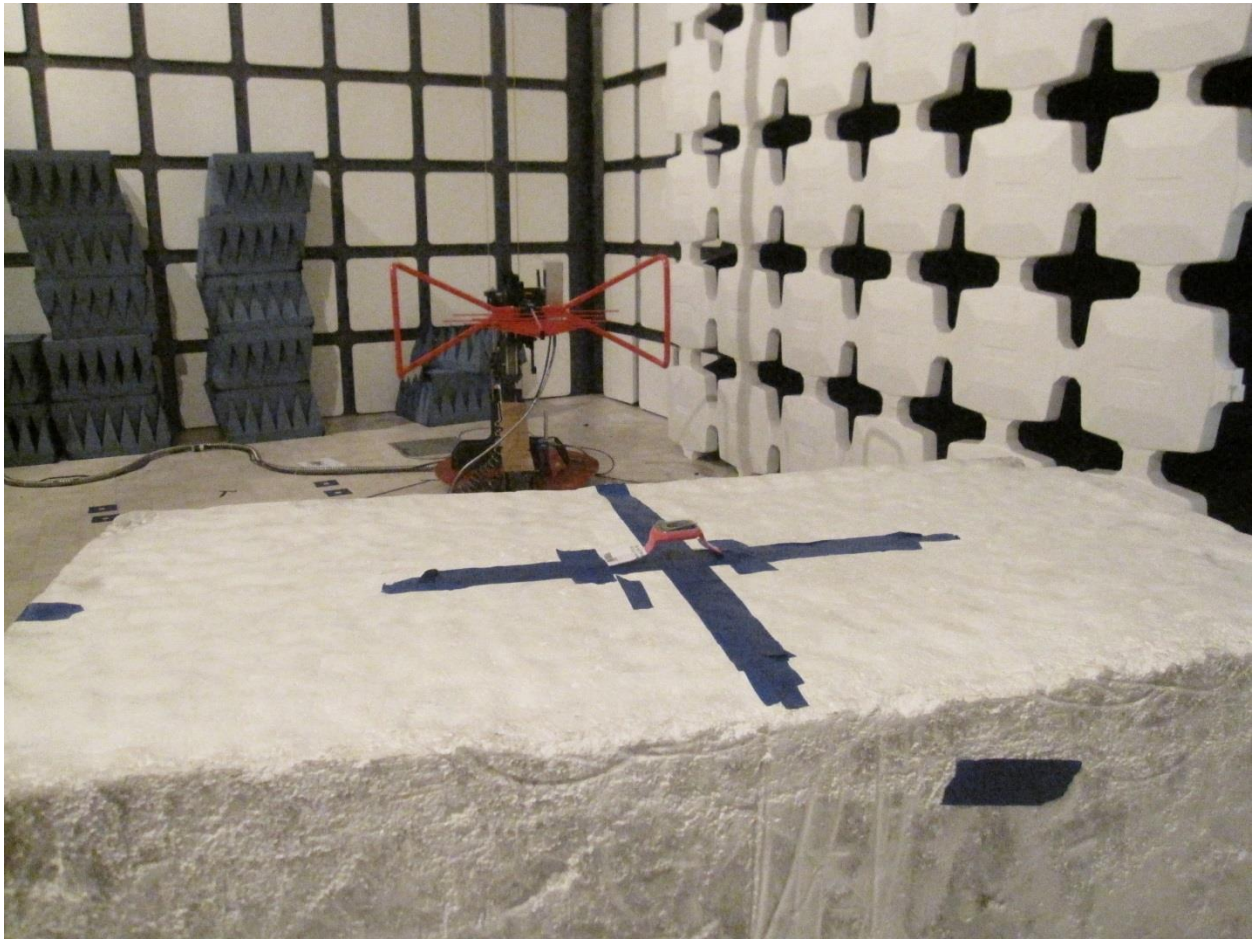

8. SETUP PHOTOS

RADIATED RF MEASUREMENT SETUP FOR PORTABLE CONFIGURATION

Below 1GHz Front

Below 1GHz Back

Above 1GHz Front

Above 1GHz Back

END OF REPORT