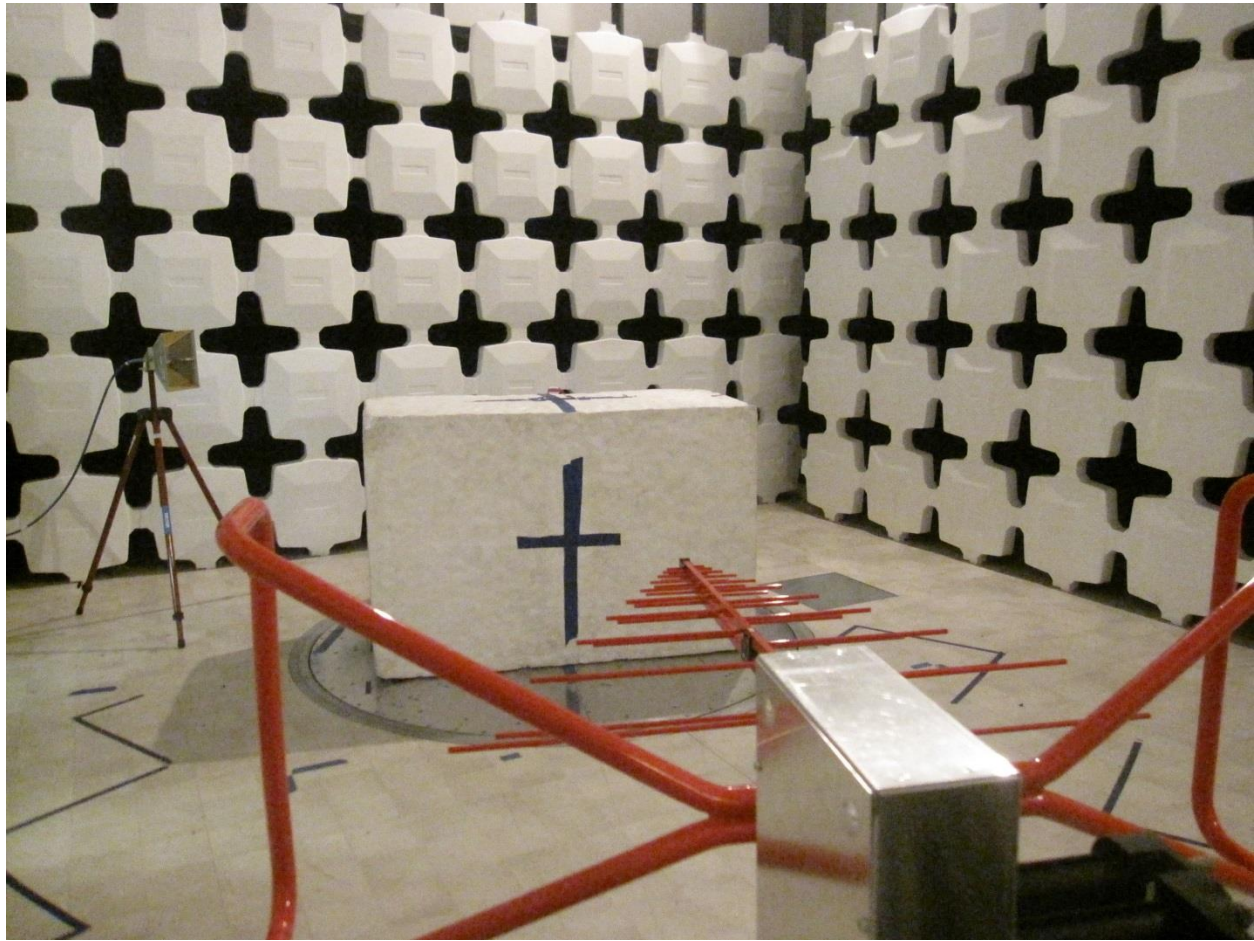

8. SETUP PHOTOS

RADIATED RF MEASUREMENT SETUP FOR PORTABLE CONFIGURATION

Below 1GHz Front

Below 1GHz Back

Above 1GHz Front

Above 1GHz Back

END OF REPORT