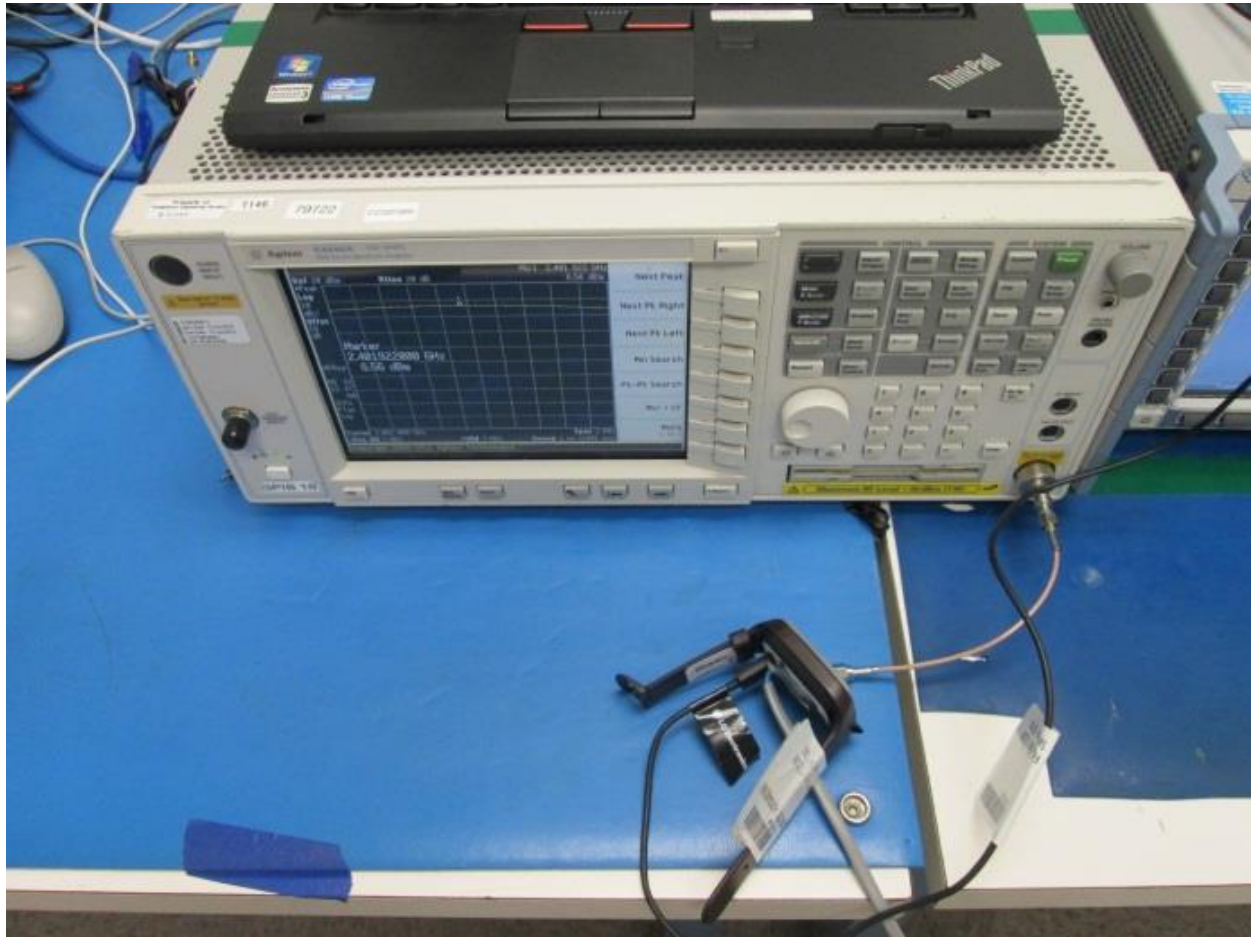

11. SETUP PHOTOS

ANTENNA PORT CONDUCTED RF MEASUREMENT SETUP

RADIATED RF MEASUREMENT SETUP FOR PORTABLE CONFIGURATION

ENVIRONMENTAL CHAMBER PHOTO

END OF REPORT