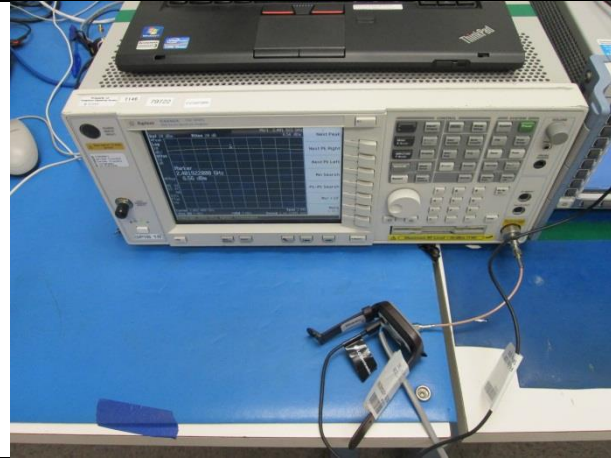

12. SETUP PHOTOS

RADIATED AND POWERLINE CONDUCTED EMISSIONS MEASUREMENT SETUP	
	
RADIATED FRONT PHOTO (BELOW 1 GHz)	RADIATED BACK PHOTO (BELOW 1 GHz)
	
RADIATED FRONT PHOTO (ABOVE 1 GHz)	RADIATED BACK PHOTO (ABOVE 1 GHz)
	
LINE CONDUCTED FRONT PHOTO	LINE CONDUCTED SIDE VIEW PHOTO

**ANTENNA PORT CONDUCTED RF MEASUREMENT SETUP AND
RADIATED RF MEASUREMENT SETUP FOR PORTABLE CONFIGURATION**

ANTENNA PORT CONDUCTED PHOTO

X-AXIS FRONT PHOTO

Y-AXIS FRONT PHOTO

Z-AXIS FRONT PHOTO

END OF REPORT