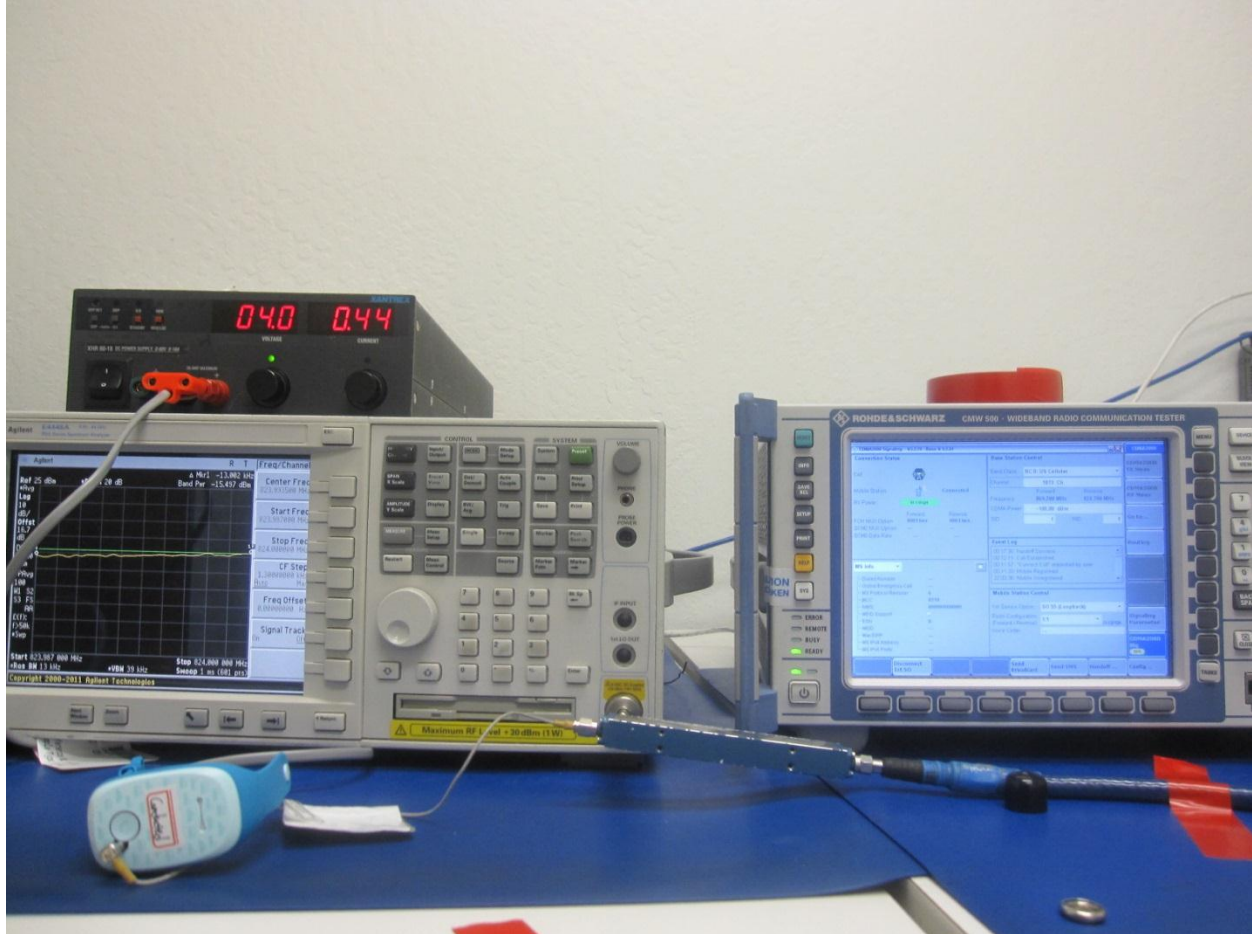

16. SETUP PHOTOS

ANTENNA PORT CONDUCTED RF MEASUREMENT SETUP

RADIATED RF MEASUREMENT SETUP FOR PORTABLE CONFIGURATION

ENVIRONMENTAL CHAMBER PHOTO

END OF REPORT