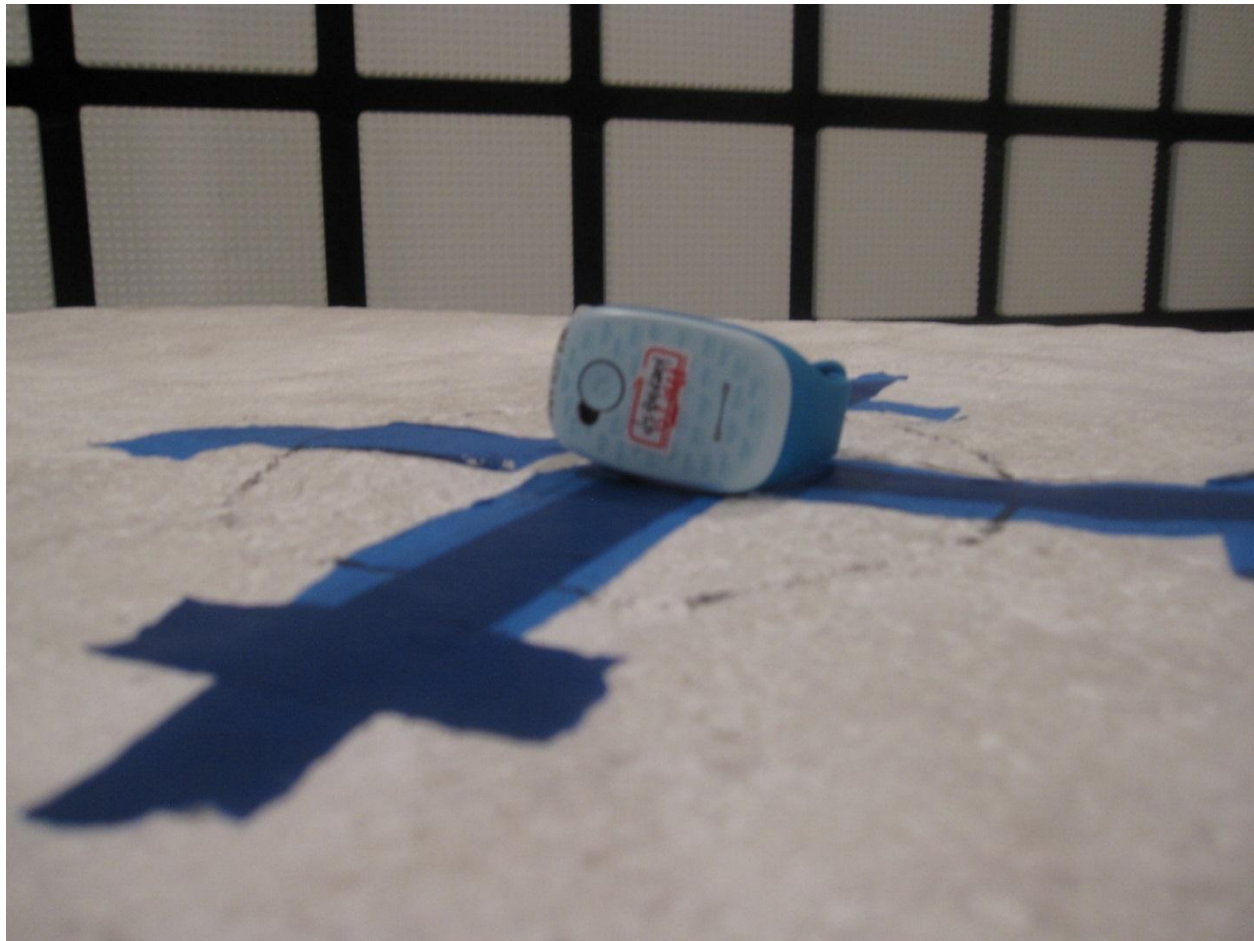

16. SETUP PHOTOS

ANTENNA PORT CONDUCTED RF MEASUREMENT SETUP

RADIATED RF MEASUREMENT SETUP FOR PORTABLE CONFIGURATION

ENVIRONMENTAL CHAMBER PHOTO

END OF REPORT