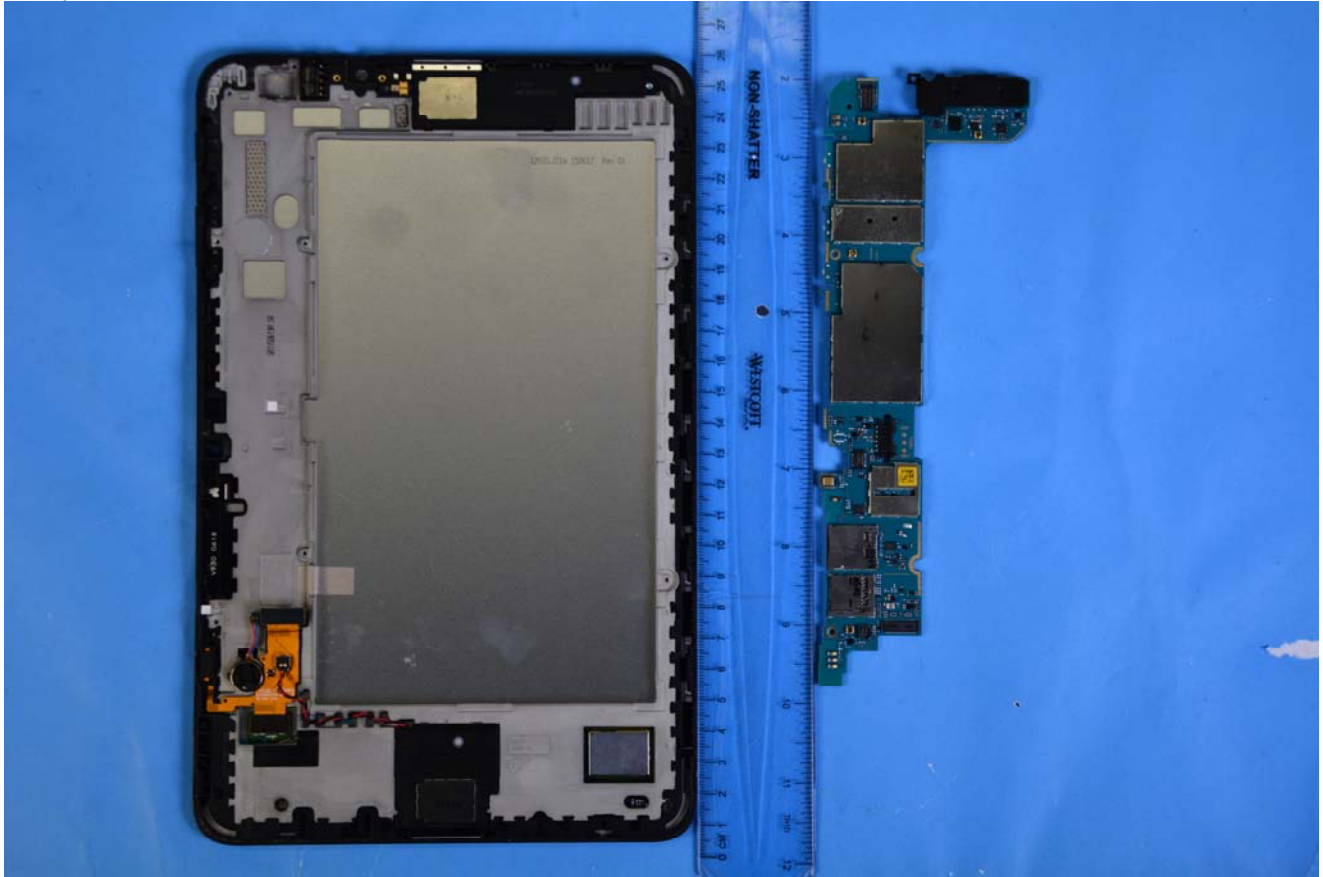

INTERNAL PHOTOGRAPHS

	<p>LG Electronics MobileComm U.S.A FCC ID: ZNFV930</p>	<p>Model: LG-V930</p>
<p>Internal Photos</p>	<p>EUT Type: Portable Tablet</p>	<p>Page 1 of 9</p>

	LG Electronics MobileComm U.S.A FCC ID: ZNFV930	Model: LG-V930
Internal Photos	EUT Type: Portable Tablet	Page 3 of 9

	<p>LG Electronics MobileComm U.S.A FCC ID: ZNFV930</p>	<p>Model: LG-V930</p>
<p>Internal Photos</p>	<p>EUT Type: Portable Tablet</p>	<p>Page 4 of 9</p>

	<p>LG Electronics MobileComm U.S.A FCC ID: ZNFV930</p>	<p>Model: LG-V930</p>
<p>Internal Photos</p>	<p>EUT Type: Portable Tablet</p>	<p>Page 6 of 9</p>

	LG Electronics MobileComm U.S.A FCC ID: ZNFV930	Model: LG-V930
Internal Photos	EUT Type: Portable Tablet	Page 7 of 9

	LG Electronics MobileComm U.S.A FCC ID: ZNFV930	Model: LG-V930
Internal Photos	EUT Type: Portable Tablet	Page 9 of 9