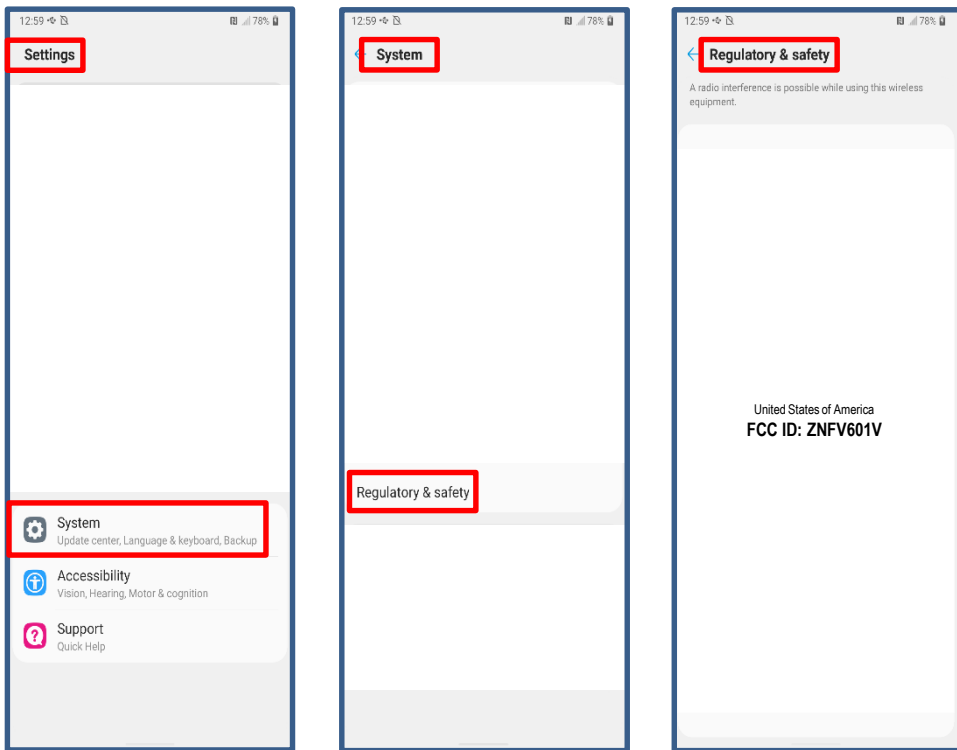

※ FCC ID is applied by E-Label on the device

Settings Menu	
Step 1	Select "Setting"
Step 2	Select "System"
Step 3	Select "Regulatory & safety"

※ FCC ID is applied on the packaging Label

FCC ID: ZNFV601V

※ Instruction of E-Label on the User Manual