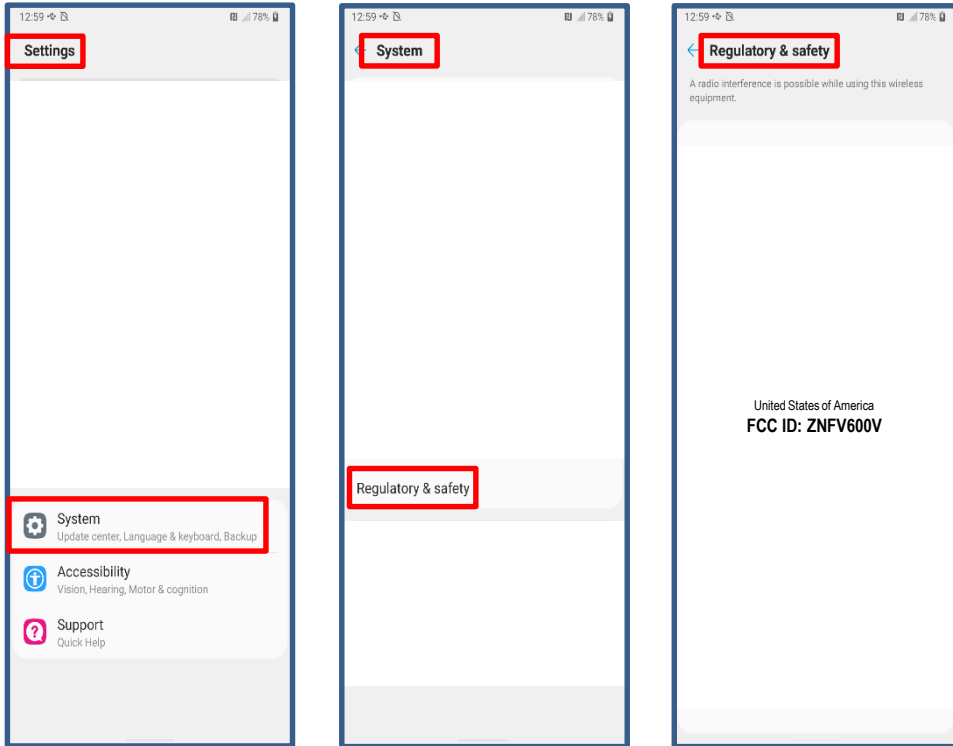

## ※ FCC ID is applied by E-Label on the device

### Settings Menu

Step 1	Select "Setting"
Step 2	Select "System"
Step 3	Select "Regulatory & safety"