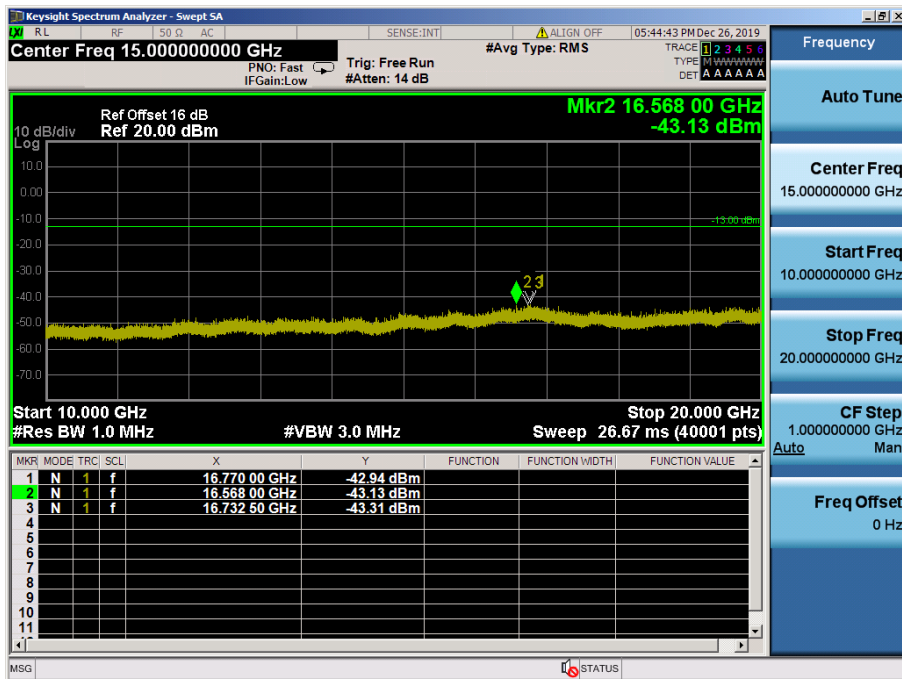

LTE Band 2 / 20MHz / QPSK - RB Size/Offset (100/0) –Low Channel

LTE Band 2 / 20MHz / 16QAM - RB Size/Offset (1/0)–Mid Channel

LTE Band 2 / 20MHz / 16QAM - RB Size/Offset (1/50)–Mid Channel

LTE Band 2 / 20MHz / 16QAM - RB Size/Offset (1/50) – High Channel

LTE Band 2 / 20MHz / 16QAM - RB Size/Offset (1/50) – High Channel

LTE Band 2 / 15MHz / 64QAM - RB Size/Offset (1/0)–Low Channel

LTE Band 2 / 15MHz / 64QAM - RB Size/Offset (1/0)–Low Channel

LTE Band 2 / 15MHz / 64QAM - RB Size/Offset (75/0) – Mid Channel

LTE Band 2 / 15MHz / 64QAM - RB Size/Offset (75/0) – Mid Channel

LTE Band 2 / 15MHz / 64QAM - RB Size/Offset (36/18) – High Channel

LTE Band 2 / 15MHz / 64QAM - RB Size/Offset (36/18) – High Channel

LTE Band 2 / 10MHz / QPSK - RB Size/Offset (1/25) – Low Channel