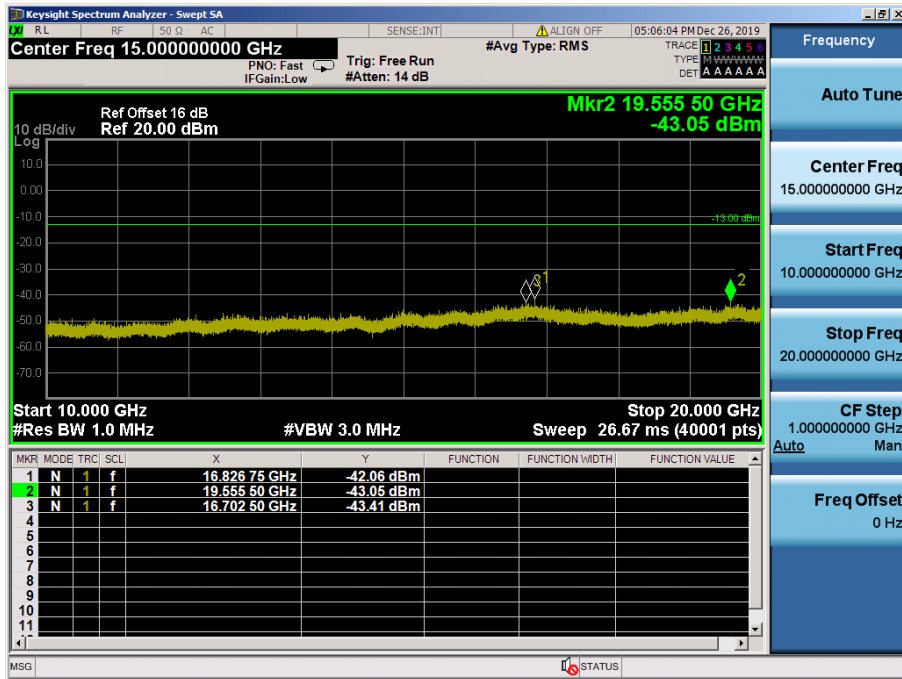

LTE Band 2 / 10MHz / QPSK - RB Size/Offset (1/25) – Low Channel

LTE Band 2 / 10MHz / 64QAM - RB Size/Offset (25/12) – Mid Channel

LTE Band 2 / 10MHz / 64QAM - RB Size/Offset (25/12) – Mid Channel

LTE Band 2 / 10MHz / 64QAM - RB Size/Offset (25/25) – High Channel

LTE Band 2 / 10MHz / 64QAM - RB Size/Offset (25/25) – High Channel

LTE Band 2 / 5MHz / 16QAM - RB Size/Offset (1/12) – Low Channel

LTE Band 2 / 5MHz / 16QAM - RB Size/Offset (1/12) – Low Channel

LTE Band 2 / 5MHz / 16QAM - RB Size/Offset (12/13) – Mid Channel