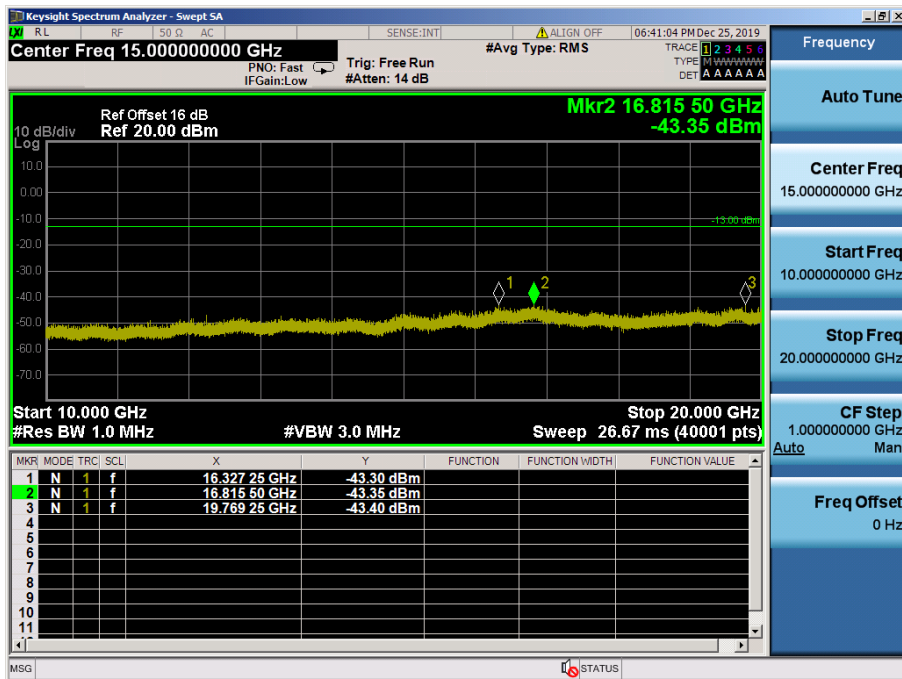

LTE Band 2 / 10MHz / 64QAM - RB Size/Offset (25/25) – High Channel

LTE Band 2 / 5MHz / 16QAM - RB Size/Offset (1/12) – Low Channel

LTE Band 2 / 5MHz / 16QAM - RB Size/Offset (1/12) – Low Channel

LTE Band 2 / 5MHz / 16QAM - RB Size/Offset (12/13) – Mid Channel

LTE Band 2 / 5MHz / 16QAM - RB Size/Offset (12/13) – Mid Channel

LTE Band 2 / 5MHz / 16QAM - RB Size/Offset (1/24) – High Channel

LTE Band 2 / 5MHz / 16QAM - RB Size/Offset (1/24) – High Channel

LTE Band 2 / 3MHz / QPSK - RB Size/Offset (1/0) – Low Channel

LTE Band 2 / 3MHz / QPSK - RB Size/Offset (1/0) – Low Channel

LTE Band 2 / 3MHz / 16QAM - RB Size/Offset (1/0) – Mid Channel

LTE Band 2 / 3MHz / 16QAM - RB Size/Offset (1/0) – Mid Channel

LTE Band 2 / 3MHz / 16QAM - RB Size/Offset (8/4) – High Channel

LTE Band 2 / 3MHz / 16QAM - RB Size/Offset (8/4) – High Channel

LTE Band 2 / 1.4MHz / 16QAM - RB Size/Offset (1/0) – Low Channel

LTE Band 2 / 1.4MHz / 16QAM - RB Size/Offset (1/0) – Low Channel

LTE Band 2 / 1.4MHz / 16QAM - RB Size/Offset (3/3) – Mid Channel