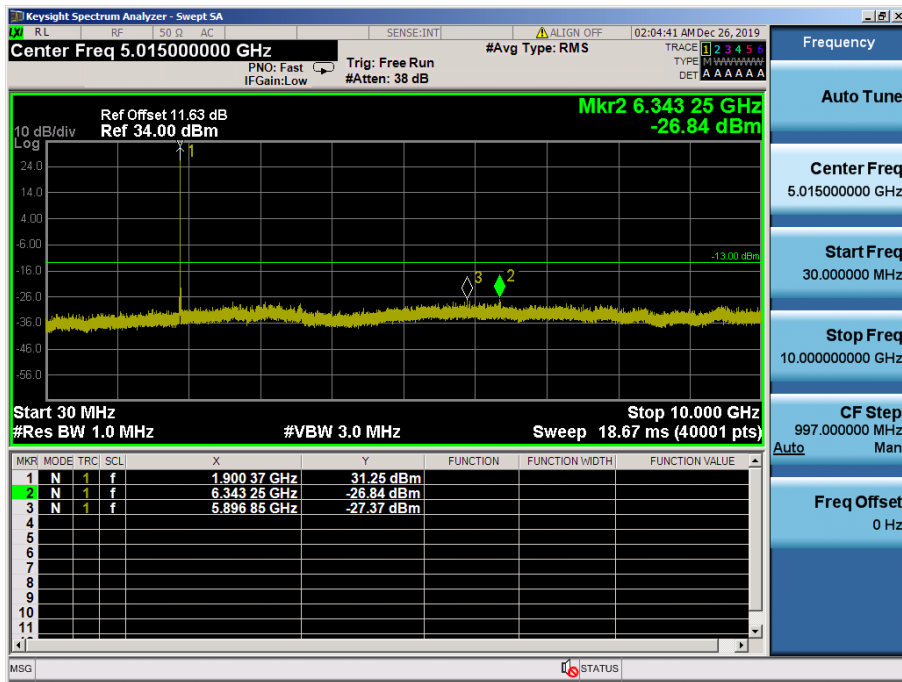

LTE Band 4 / 1.4MHz / QPSK - RB Size/Offset (3/0) – Low Channel

LTE Band 4 / 1.4MHz / QPSK - RB Size/Offset (3/0) – Low Channel

LTE Band 4 / 1.4MHz / 64QAM - RB Size/Offset (3/2) – Mid Channel

LTE Band 4 / 1.4MHz / 64QAM - RB Size/Offset (3/2) – Mid Channel

LTE Band 4 / 1.4MHz / QPSK - RB Size/Offset (3/0) – High Channel

LTE Band 4 / 1.4MHz / QPSK - RB Size/Offset (3/0) – High Channel

8.4.5 LTE Band 2

LTE Band 2 / 20MHz / QPSK - RB Size/Offset (100/0) –Low Channel

LTE Band 2 / 20MHz / QPSK - RB Size/Offset (100/0) –Low Channel

LTE Band 2 / 20MHz / 16QAM - RB Size/Offset (1/0)–Mid Channel

LTE Band 2 / 20MHz / 16QAM - RB Size/Offset (1/50)–Mid Channel

LTE Band 2 / 20MHz / 16QAM - RB Size/Offset (1/50) – High Channel

LTE Band 2 / 20MHz / 16QAM - RB Size/Offset (1/50) – High Channel

LTE Band 2 / 15MHz / 64QAM - RB Size/Offset (1/0)–Low Channel

LTE Band 2 / 15MHz / 64QAM - RB Size/Offset (1/0)–Low Channel

LTE Band 2 / 15MHz / 64QAM - RB Size/Offset (75/0) – Mid Channel