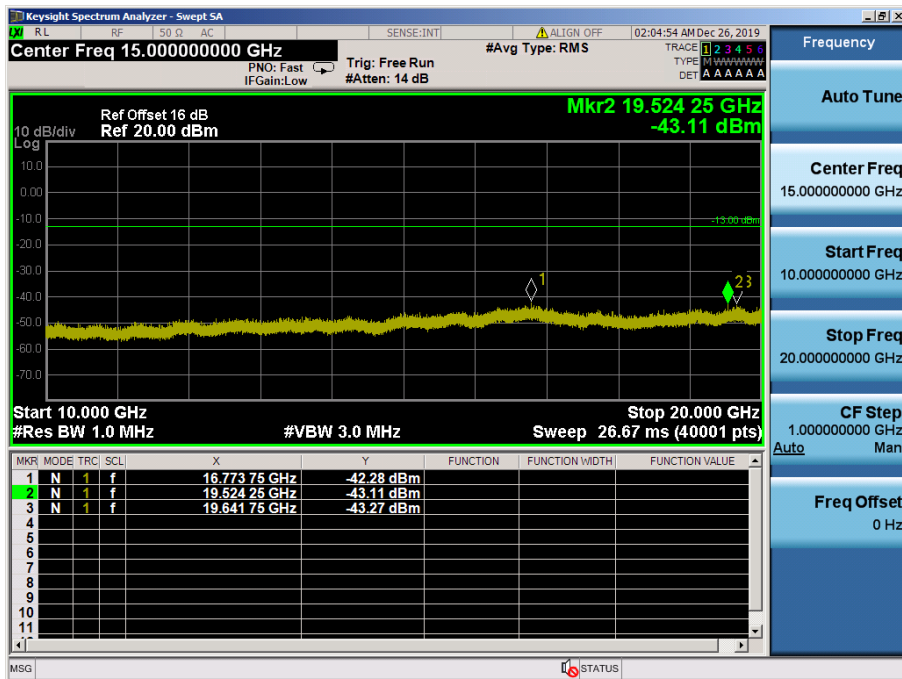

LTE Band 4 / 1.4MHz / QPSK - RB Size/Offset (3/0) – High Channel

LTE Band 4 / 1.4MHz / QPSK - RB Size/Offset (3/0) – High Channel

8.4.5 LTE Band 2

LTE Band 2 / 20MHz / QPSK - RB Size/Offset (100/0) –Low Channel

LTE Band 2 / 20MHz / QPSK - RB Size/Offset (100/0) –Low Channel

LTE Band 2 / 20MHz / 16QAM - RB Size/Offset (1/0)–Mid Channel

LTE Band 2 / 20MHz / 16QAM - RB Size/Offset (1/50)–Mid Channel

LTE Band 2 / 20MHz / 16QAM - RB Size/Offset (1/50) – High Channel

LTE Band 2 / 20MHz / 16QAM - RB Size/Offset (1/50) – High Channel

LTE Band 2 / 15MHz / 64QAM - RB Size/Offset (1/0)–Low Channel

LTE Band 2 / 15MHz / 64QAM - RB Size/Offset (1/0)–Low Channel

LTE Band 2 / 15MHz / 64QAM - RB Size/Offset (75/0) – Mid Channel