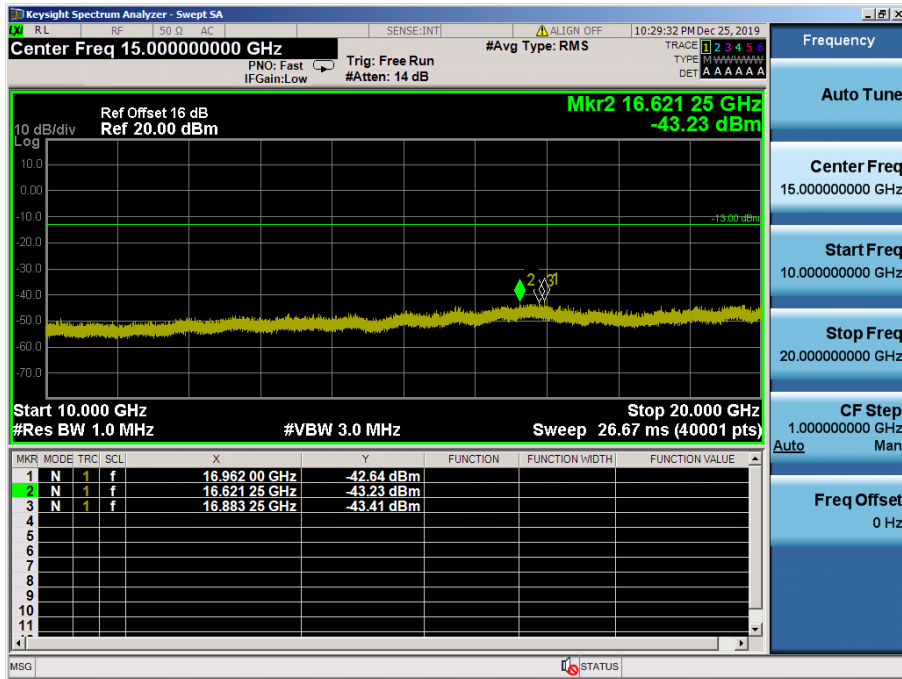

LTE Band 2 / 3MHz / QPSK - RB Size/Offset (1/0) – Low Channel

LTE Band 2 / 3MHz / 16QAM - RB Size/Offset (1/0) – Mid Channel

LTE Band 2 / 3MHz / 16QAM - RB Size/Offset (1/0) – Mid Channel

LTE Band 2 / 3MHz / 16QAM - RB Size/Offset (8/4) – High Channel

LTE Band 2 / 3MHz / 16QAM - RB Size/Offset (8/4) – High Channel

LTE Band 2 / 1.4MHz / 16QAM - RB Size/Offset (1/0) – Low Channel

LTE Band 2 / 1.4MHz / 16QAM - RB Size/Offset (1/0) – Low Channel

LTE Band 2 / 1.4MHz / 16QAM - RB Size/Offset (3/3) – Mid Channel

LTE Band 2 / 1.4MHz / 16QAM - RB Size/Offset (3/3) – Mid Channel

LTE Band 2 / 1.4MHz / 64QAM - RB Size/Offset (1/2) – High Channel

LTE Band 2 / 1.4MHz / 64QAM - RB Size/Offset (1/2) – High Channel