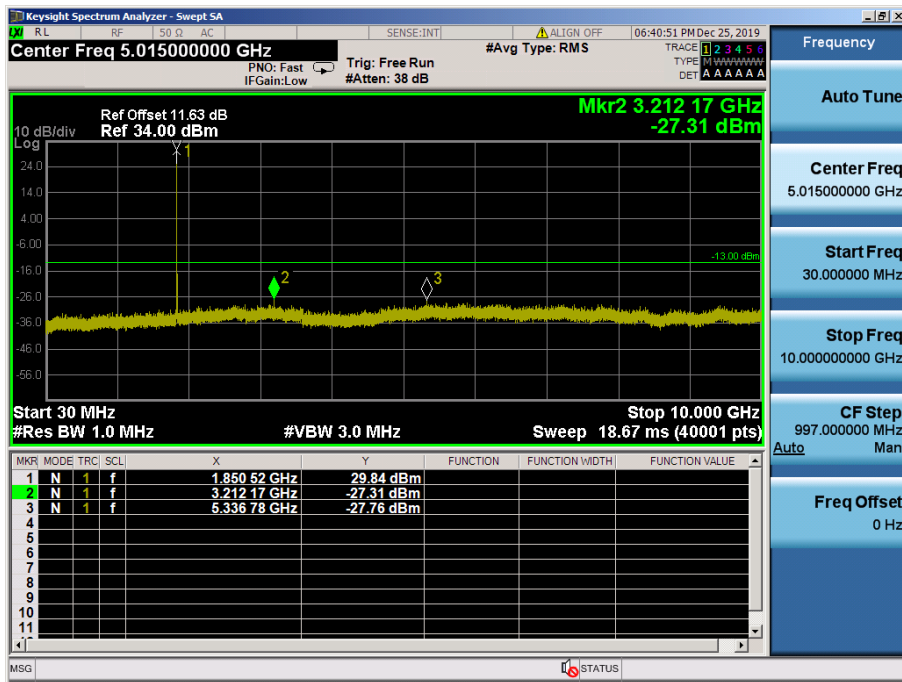

LTE Band 2 / 10MHz / QPSK - RB Size/Offset (1/25) – Low Channel

LTE Band 2 / 10MHz / 64QAM - RB Size/Offset (25/12) – Mid Channel

LTE Band 2 / 10MHz / 64QAM - RB Size/Offset (25/12) – Mid Channel

LTE Band 2 / 10MHz / 64QAM - RB Size/Offset (25/25) – High Channel

LTE Band 2 / 10MHz / 64QAM - RB Size/Offset (25/25) – High Channel

LTE Band 2 / 5MHz / 16QAM - RB Size/Offset (1/12) – Low Channel

LTE Band 2 / 5MHz / 16QAM - RB Size/Offset (1/12) – Low Channel

LTE Band 2 / 5MHz / 16QAM - RB Size/Offset (12/13) – Mid Channel

LTE Band 2 / 5MHz / 16QAM - RB Size/Offset (12/13) – Mid Channel

LTE Band 2 / 5MHz / 16QAM - RB Size/Offset (1/24) – High Channel

LTE Band 2 / 5MHz / 16QAM - RB Size/Offset (1/24) – High Channel

LTE Band 2 / 3MHz / QPSK - RB Size/Offset (1/0) – Low Channel