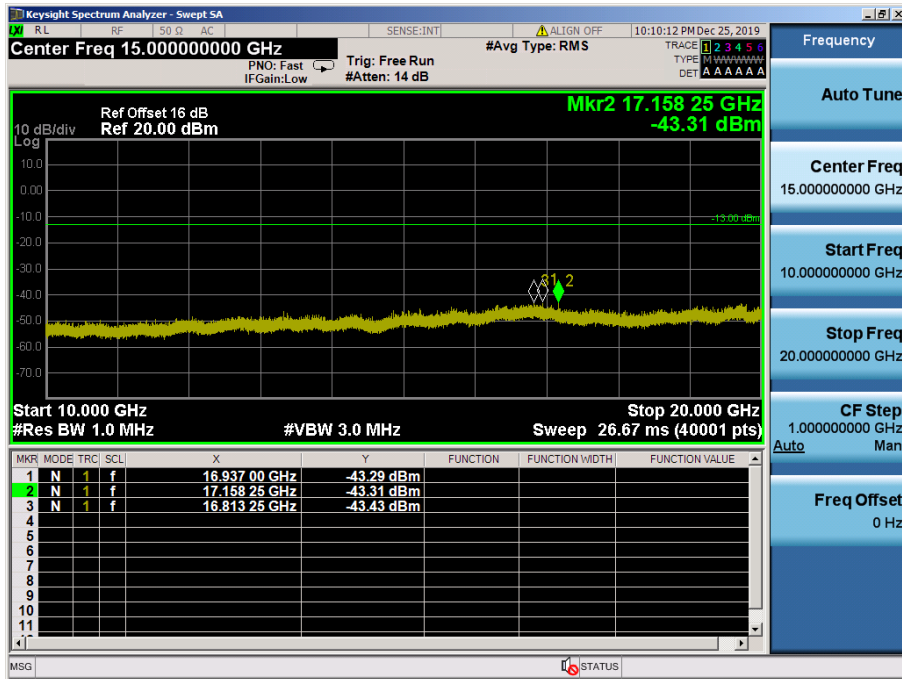

LTE Band 2 / 5MHz / 16QAM - RB Size/Offset (12/13) – Mid Channel

LTE Band 2 / 5MHz / 16QAM - RB Size/Offset (1/24) – High Channel

LTE Band 2 / 5MHz / 16QAM - RB Size/Offset (1/24) – High Channel

LTE Band 2 / 3MHz / QPSK - RB Size/Offset (1/0) – Low Channel

LTE Band 2 / 3MHz / QPSK - RB Size/Offset (1/0) – Low Channel

LTE Band 2 / 3MHz / 16QAM - RB Size/Offset (1/0) – Mid Channel

LTE Band 2 / 3MHz / 16QAM - RB Size/Offset (1/0) – Mid Channel

LTE Band 2 / 3MHz / 16QAM - RB Size/Offset (8/4) – High Channel

LTE Band 2 / 3MHz / 16QAM - RB Size/Offset (8/4) – High Channel

LTE Band 2 / 1.4MHz / 16QAM - RB Size/Offset (1/0) – Low Channel

LTE Band 2 / 1.4MHz / 16QAM - RB Size/Offset (1/0) – Low Channel

LTE Band 2 / 1.4MHz / 16QAM - RB Size/Offset (3/3) – Mid Channel

LTE Band 2 / 1.4MHz / 16QAM - RB Size/Offset (3/3) – Mid Channel

LTE Band 2 / 1.4MHz / 64QAM - RB Size/Offset (1/2) – High Channel

LTE Band 2 / 1.4MHz / 64QAM - RB Size/Offset (1/2) – High Channel