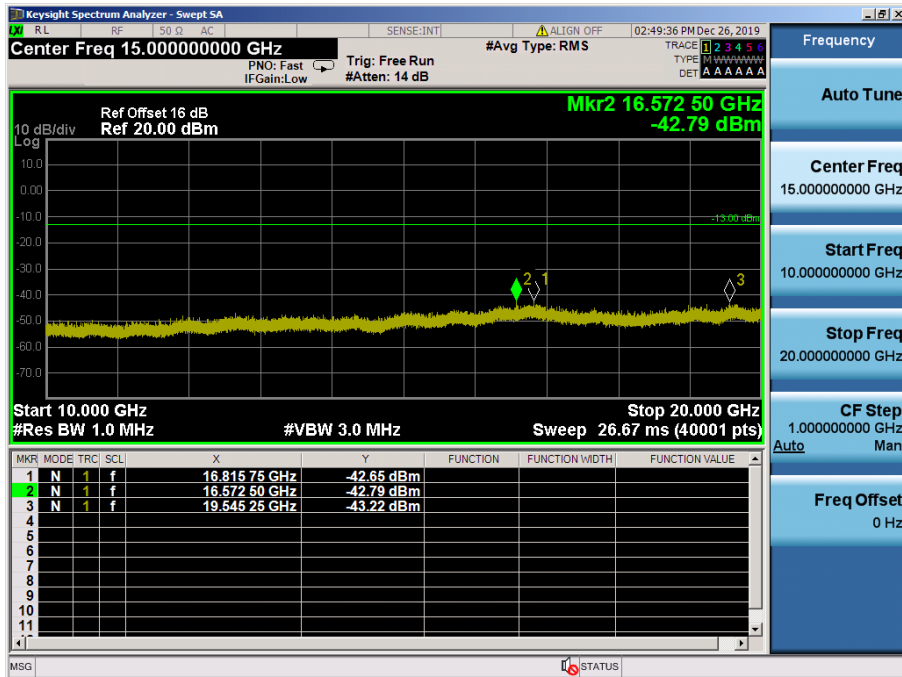

LTE Band 2 / 3MHz / QPSK - RB Size/Offset (1/0) – Low Channel

LTE Band 2 / 3MHz / 16QAM - RB Size/Offset (1/0) – Mid Channel

LTE Band 2 / 3MHz / 16QAM - RB Size/Offset (1/0) – Mid Channel

LTE Band 2 / 3MHz / 16QAM - RB Size/Offset (8/4) – High Channel

LTE Band 2 / 3MHz / 16QAM - RB Size/Offset (8/4) – High Channel

LTE Band 2 / 1.4MHz / 16QAM - RB Size/Offset (1/0) – Low Channel

LTE Band 2 / 1.4MHz / 16QAM - RB Size/Offset (1/0) – Low Channel

LTE Band 2 / 1.4MHz / 16QAM - RB Size/Offset (3/3) – Mid Channel

LTE Band 2 / 1.4MHz / 16QAM - RB Size/Offset (3/3) – Mid Channel

LTE Band 2 / 1.4MHz / 64QAM - RB Size/Offset (1/2) – High Channel

LTE Band 2 / 1.4MHz / 64QAM - RB Size/Offset (1/2) – High Channel