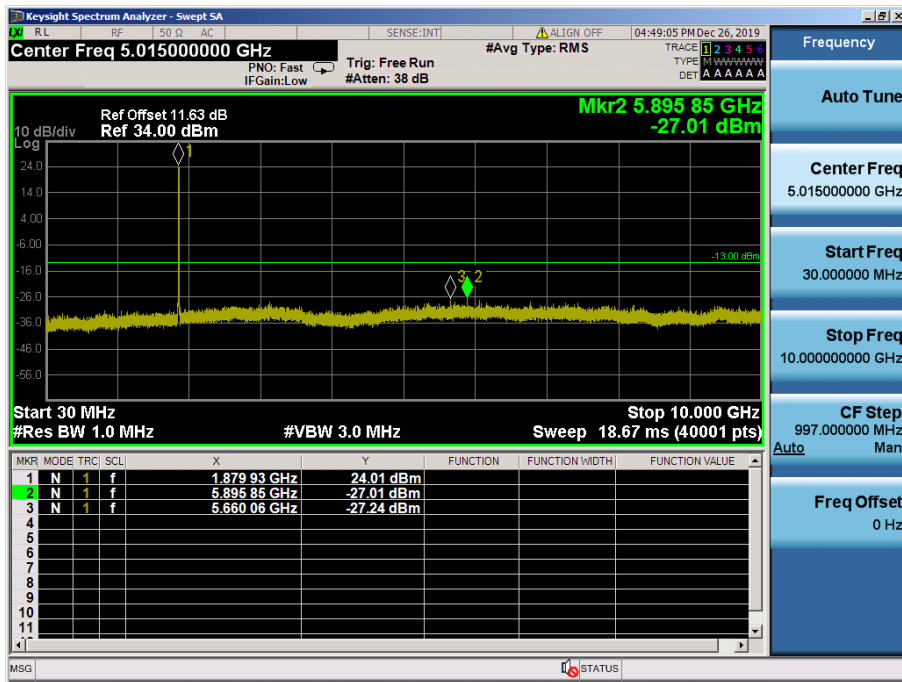

LTE Band 2 / 20MHz / 16QAM - RB Size/Offset (1/50) – High Channel

LTE Band 2 / 15MHz / 64QAM - RB Size/Offset (1/0)–Low Channel

LTE Band 2 / 15MHz / 64QAM - RB Size/Offset (1/0)–Low Channel

LTE Band 2 / 15MHz / 64QAM - RB Size/Offset (75/0) – Mid Channel

LTE Band 2 / 15MHz / 64QAM - RB Size/Offset (75/0) – Mid Channel

LTE Band 2 / 15MHz / 64QAM - RB Size/Offset (36/18) – High Channel

LTE Band 2 / 15MHz / 64QAM - RB Size/Offset (36/18) – High Channel

LTE Band 2 / 10MHz / QPSK - RB Size/Offset (1/25) – Low Channel

LTE Band 2 / 10MHz / QPSK - RB Size/Offset (1/25) – Low Channel

LTE Band 2 / 10MHz / 64QAM - RB Size/Offset (25/12) – Mid Channel

LTE Band 2 / 10MHz / 64QAM - RB Size/Offset (25/12) – Mid Channel

LTE Band 2 / 10MHz / 64QAM - RB Size/Offset (25/25) – High Channel