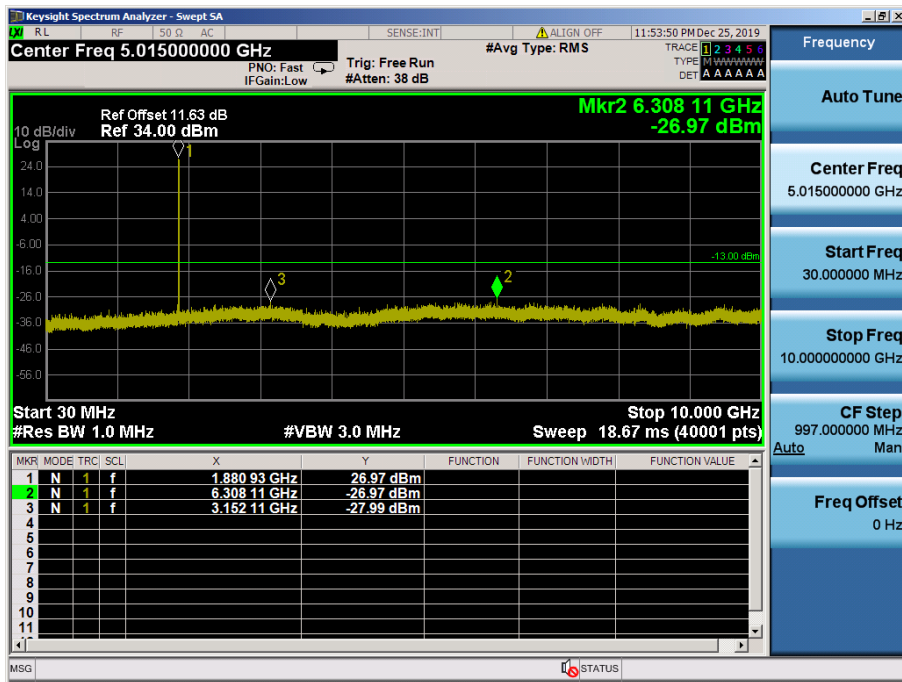

LTE Band 2 / 10MHz / QPSK - RB Size/Offset (1/25) – Low Channel

LTE Band 2 / 10MHz / 64QAM - RB Size/Offset (25/12) – Mid Channel

LTE Band 2 / 10MHz / 64QAM - RB Size/Offset (25/12) – Mid Channel

LTE Band 2 / 10MHz / 64QAM - RB Size/Offset (25/25) – High Channel

LTE Band 2 / 10MHz / 64QAM - RB Size/Offset (25/25) – High Channel

LTE Band 2 / 5MHz / 16QAM - RB Size/Offset (1/12) – Low Channel

LTE Band 2 / 5MHz / 16QAM - RB Size/Offset (1/12) – Low Channel

LTE Band 2 / 5MHz / 16QAM - RB Size/Offset (12/13) – Mid Channel