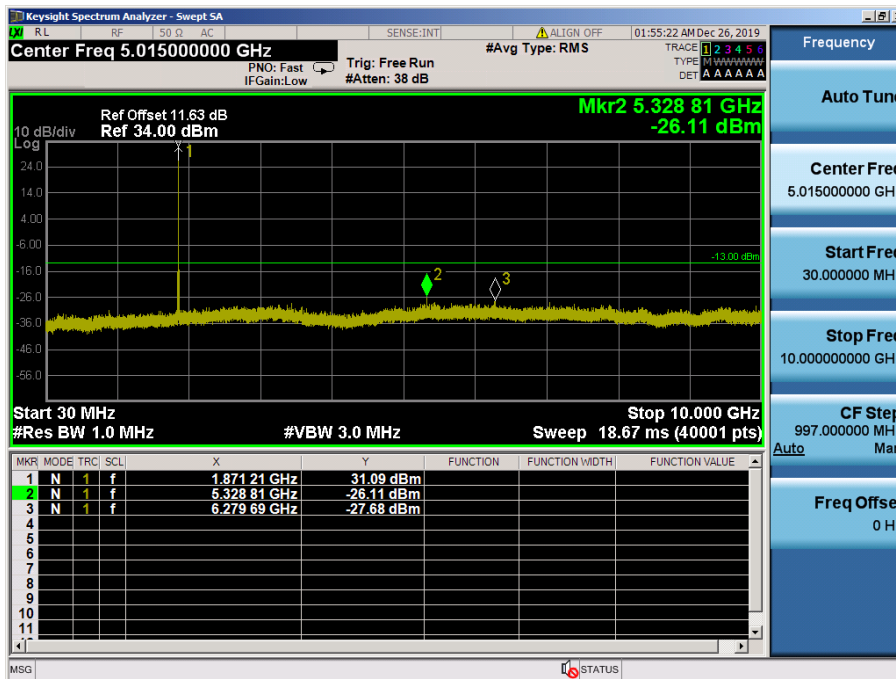

LTE Band 4 / 1.4MHz / QPSK - RB Size/Offset (3/0) – Low Channel

LTE Band 4 / 1.4MHz / QPSK - RB Size/Offset (3/0) – Low Channel

LTE Band 4 / 1.4MHz / 64QAM - RB Size/Offset (3/2) – Mid Channel

LTE Band 4 / 1.4MHz / 64QAM - RB Size/Offset (3/2) – Mid Channel

LTE Band 4 / 1.4MHz / QPSK - RB Size/Offset (3/0) – High Channel

LTE Band 4 / 1.4MHz / QPSK - RB Size/Offset (3/0) – High Channel

8.4.5 LTE Band 2

LTE Band 2 / 20MHz / QPSK - RB Size/Offset (100/0) –Low Channel

LTE Band 2 / 20MHz / QPSK - RB Size/Offset (100/0) –Low Channel

LTE Band 2 / 20MHz / 16QAM - RB Size/Offset (1/0)–Mid Channel

LTE Band 2 / 20MHz / 16QAM - RB Size/Offset (1/50)–Mid Channel

LTE Band 2 / 20MHz / 16QAM - RB Size/Offset (1/50) – High Channel

LTE Band 2 / 20MHz / 16QAM - RB Size/Offset (1/50) – High Channel

LTE Band 2 / 15MHz / 64QAM - RB Size/Offset (1/0)–Low Channel

LTE Band 2 / 15MHz / 64QAM - RB Size/Offset (1/0)–Low Channel

LTE Band 2 / 15MHz / 64QAM - RB Size/Offset (75/0) – Mid Channel