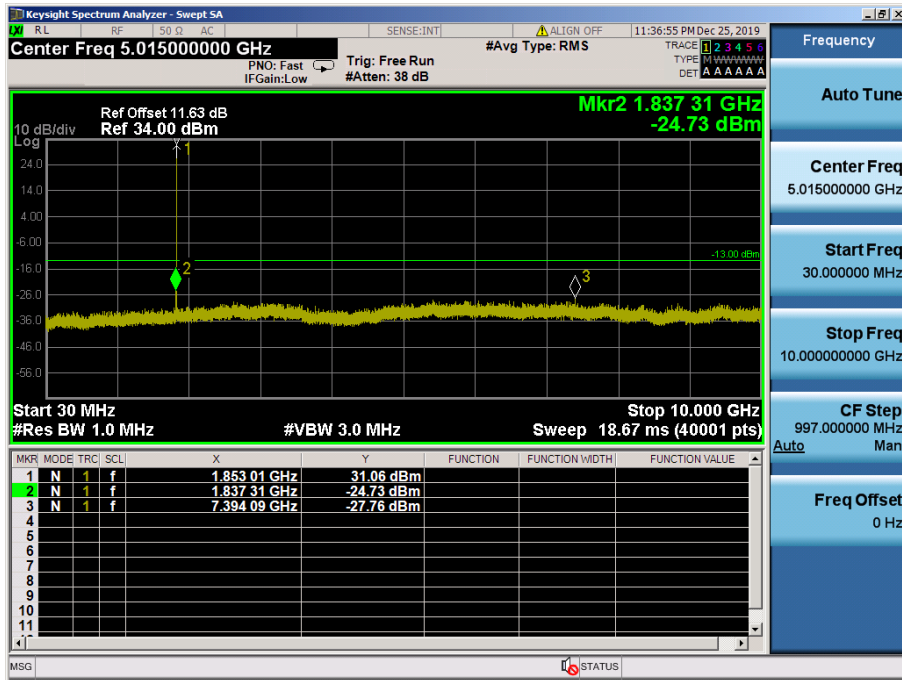

LTE Band 2 / 10MHz / QPSK - RB Size/Offset (1/25) – Low Channel

LTE Band 2 / 10MHz / 64QAM - RB Size/Offset (25/12) – Mid Channel

LTE Band 2 / 10MHz / 64QAM - RB Size/Offset (25/12) – Mid Channel

LTE Band 2 / 10MHz / 64QAM - RB Size/Offset (25/25) – High Channel

LTE Band 2 / 10MHz / 64QAM - RB Size/Offset (25/25) – High Channel

LTE Band 2 / 5MHz / 16QAM - RB Size/Offset (1/12) – Low Channel

LTE Band 2 / 5MHz / 16QAM - RB Size/Offset (1/12) – Low Channel

LTE Band 2 / 5MHz / 16QAM - RB Size/Offset (12/13) – Mid Channel