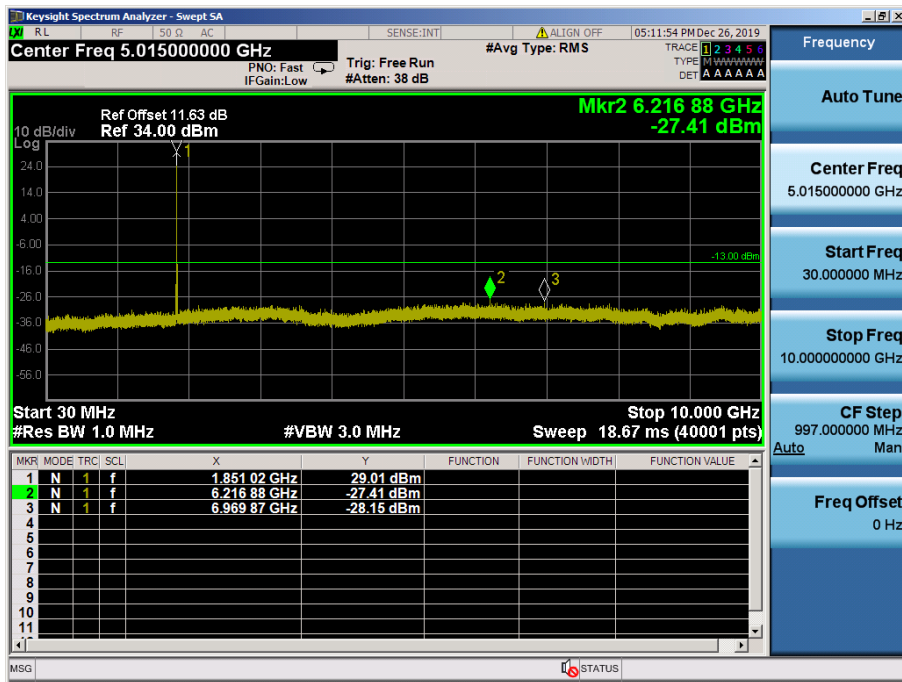

LTE Band 4 / 1.4MHz / QPSK - RB Size/Offset (3/0) – High Channel

LTE Band 4 / 1.4MHz / QPSK - RB Size/Offset (3/0) – High Channel

8.4.5 LTE Band 2

LTE Band 2 / 20MHz / QPSK - RB Size/Offset (100/0) –Low Channel

LTE Band 2 / 20MHz / QPSK - RB Size/Offset (100/0) –Low Channel

LTE Band 2 / 20MHz / 16QAM - RB Size/Offset (1/0)–Mid Channel

LTE Band 2 / 20MHz / 16QAM - RB Size/Offset (1/50)–Mid Channel

LTE Band 2 / 20MHz / 16QAM - RB Size/Offset (1/50) – High Channel

LTE Band 2 / 20MHz / 16QAM - RB Size/Offset (1/50) – High Channel

LTE Band 2 / 15MHz / 64QAM - RB Size/Offset (1/0)–Low Channel

LTE Band 2 / 15MHz / 64QAM - RB Size/Offset (1/0)–Low Channel

LTE Band 2 / 15MHz / 64QAM - RB Size/Offset (75/0) – Mid Channel