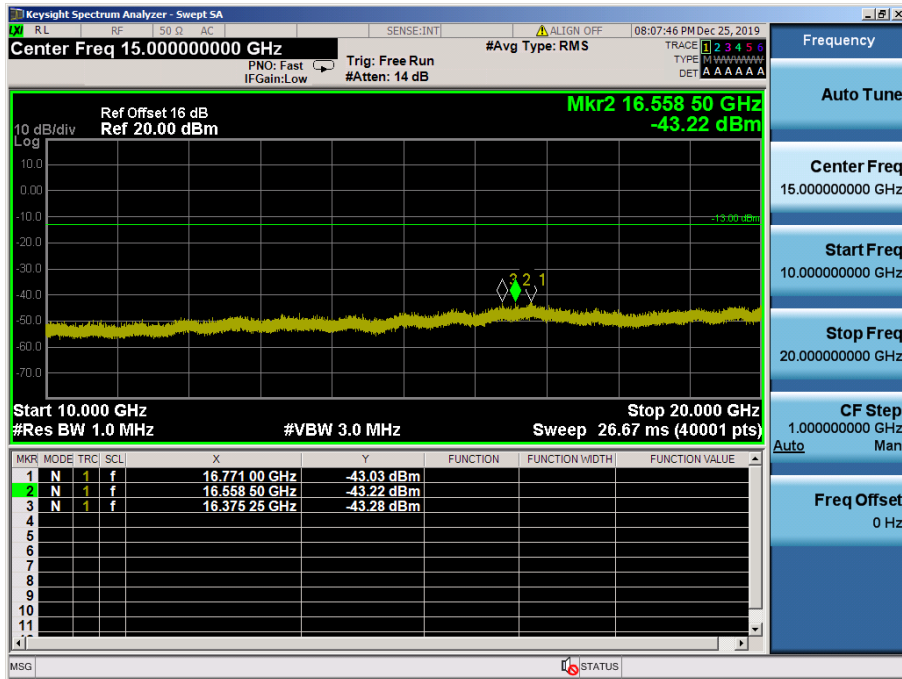

LTE Band 2 / 20MHz / 16QAM - RB Size/Offset (1/50) – High Channel

LTE Band 2 / 15MHz / 64QAM - RB Size/Offset (1/0)–Low Channel

LTE Band 2 / 15MHz / 64QAM - RB Size/Offset (1/0)–Low Channel

LTE Band 2 / 15MHz / 64QAM - RB Size/Offset (75/0) – Mid Channel

LTE Band 2 / 15MHz / 64QAM - RB Size/Offset (75/0) – Mid Channel

LTE Band 2 / 15MHz / 64QAM - RB Size/Offset (36/18) – High Channel

LTE Band 2 / 15MHz / 64QAM - RB Size/Offset (36/18) – High Channel

LTE Band 2 / 10MHz / QPSK - RB Size/Offset (1/25) – Low Channel

LTE Band 2 / 10MHz / QPSK - RB Size/Offset (1/25) – Low Channel

LTE Band 2 / 10MHz / 64QAM - RB Size/Offset (25/12) – Mid Channel

LTE Band 2 / 10MHz / 64QAM - RB Size/Offset (25/12) – Mid Channel

LTE Band 2 / 10MHz / 64QAM - RB Size/Offset (25/25) – High Channel