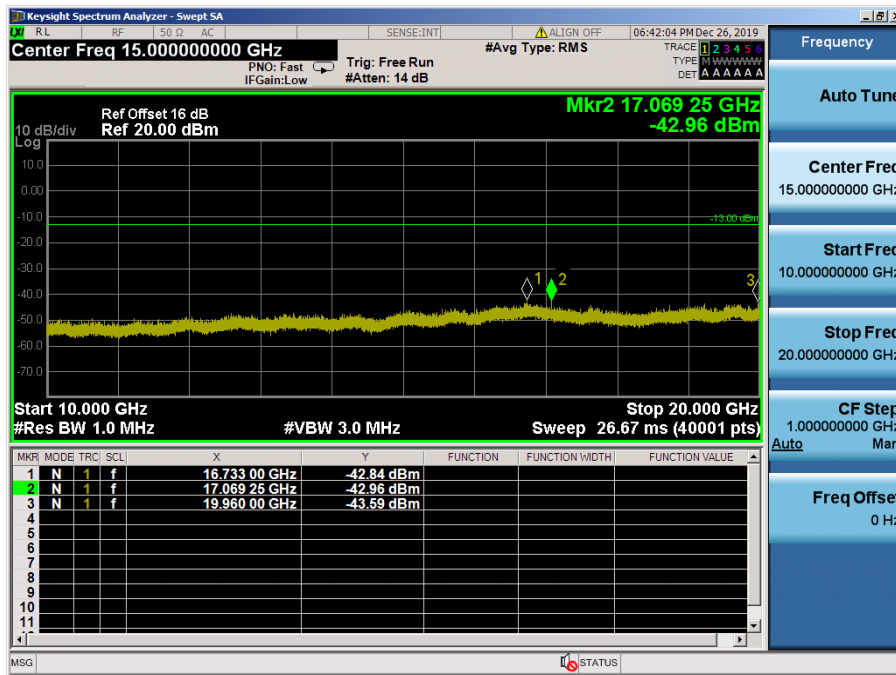

LTE Band 4 / 1.4MHz / QPSK - RB Size/Offset (3/0) – Low Channel

LTE Band 4 / 1.4MHz / QPSK - RB Size/Offset (3/0) – Low Channel

LTE Band 4 / 1.4MHz / 64QAM - RB Size/Offset (3/2) – Mid Channel

LTE Band 4 / 1.4MHz / 64QAM - RB Size/Offset (3/2) – Mid Channel

LTE Band 4 / 1.4MHz / QPSK - RB Size/Offset (3/0) – High Channel

LTE Band 4 / 1.4MHz / QPSK - RB Size/Offset (3/0) – High Channel

8.4.5 LTE Band 2

LTE Band 2 / 20MHz / QPSK - RB Size/Offset (100/0) –Low Channel

LTE Band 2 / 20MHz / QPSK - RB Size/Offset (100/0) –Low Channel

LTE Band 2 / 20MHz / 16QAM - RB Size/Offset (1/0)–Mid Channel

LTE Band 2 / 20MHz / 16QAM - RB Size/Offset (1/50)–Mid Channel

LTE Band 2 / 20MHz / 16QAM - RB Size/Offset (1/50) – High Channel

LTE Band 2 / 20MHz / 16QAM - RB Size/Offset (1/50) – High Channel

LTE Band 2 / 15MHz / 64QAM - RB Size/Offset (1/0)–Low Channel

LTE Band 2 / 15MHz / 64QAM - RB Size/Offset (1/0)–Low Channel

LTE Band 2 / 15MHz / 64QAM - RB Size/Offset (75/0) – Mid Channel