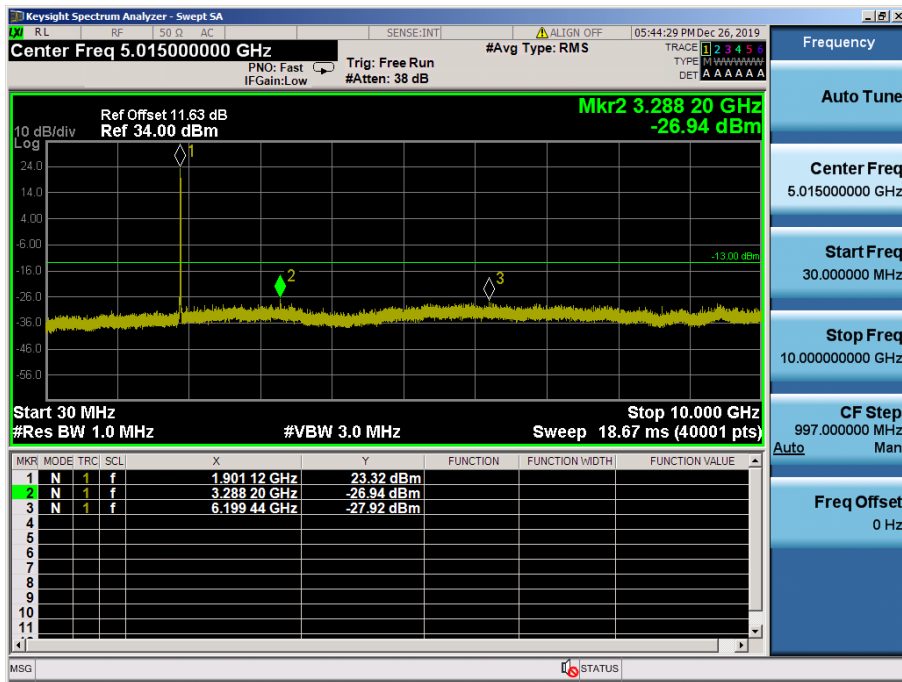

LTE Band 2 / 20MHz / QPSK - RB Size/Offset (100/0) –Low Channel

LTE Band 2 / 20MHz / 16QAM - RB Size/Offset (1/0)–Mid Channel

LTE Band 2 / 20MHz / 16QAM - RB Size/Offset (1/50)–Mid Channel

LTE Band 2 / 20MHz / 16QAM - RB Size/Offset (1/50) – High Channel

LTE Band 2 / 20MHz / 16QAM - RB Size/Offset (1/50) – High Channel

LTE Band 2 / 15MHz / 64QAM - RB Size/Offset (1/0)–Low Channel

LTE Band 2 / 15MHz / 64QAM - RB Size/Offset (1/0)–Low Channel

LTE Band 2 / 15MHz / 64QAM - RB Size/Offset (75/0) – Mid Channel

LTE Band 2 / 15MHz / 64QAM - RB Size/Offset (75/0) – Mid Channel

LTE Band 2 / 15MHz / 64QAM - RB Size/Offset (36/18) – High Channel

LTE Band 2 / 15MHz / 64QAM - RB Size/Offset (36/18) – High Channel

LTE Band 2 / 10MHz / QPSK - RB Size/Offset (1/25) – Low Channel