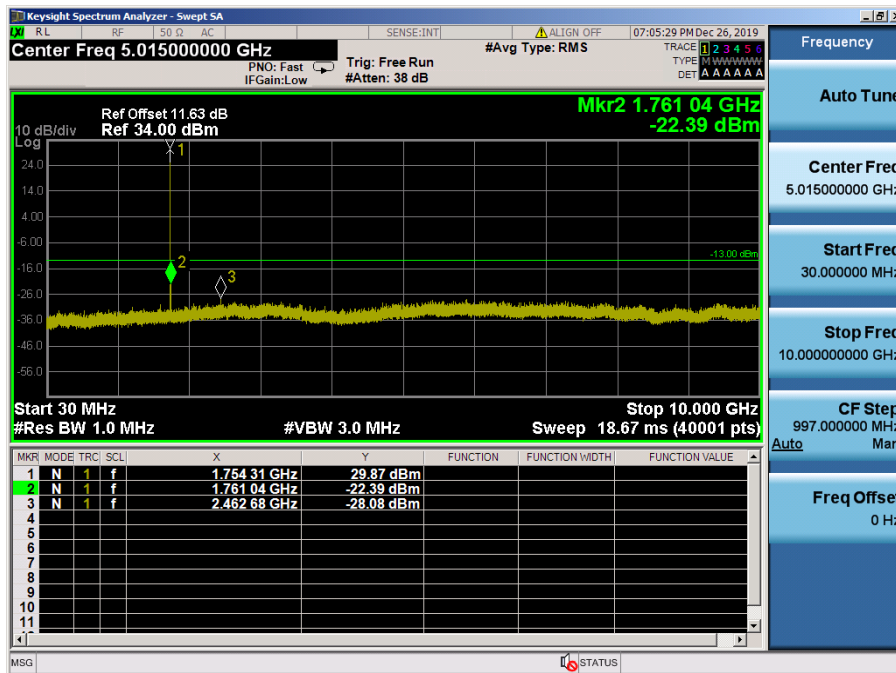

LTE Band 4 / 1.4MHz / QPSK - RB Size/Offset (3/0) – Low Channel

LTE Band 4 / 1.4MHz / QPSK - RB Size/Offset (3/0) – Low Channel

LTE Band 4 / 1.4MHz / 64QAM - RB Size/Offset (3/2) – Mid Channel

LTE Band 4 / 1.4MHz / 64QAM - RB Size/Offset (3/2) – Mid Channel

LTE Band 4 / 1.4MHz / QPSK - RB Size/Offset (3/0) – High Channel

LTE Band 4 / 1.4MHz / QPSK - RB Size/Offset (3/0) – High Channel

8.4.5 LTE Band 2

LTE Band 2 / 20MHz / QPSK - RB Size/Offset (100/0) –Low Channel

LTE Band 2 / 20MHz / QPSK - RB Size/Offset (100/0) –Low Channel

LTE Band 2 / 20MHz / 16QAM - RB Size/Offset (1/0)–Mid Channel

LTE Band 2 / 20MHz / 16QAM - RB Size/Offset (1/50)–Mid Channel

LTE Band 2 / 20MHz / 16QAM - RB Size/Offset (1/50) – High Channel