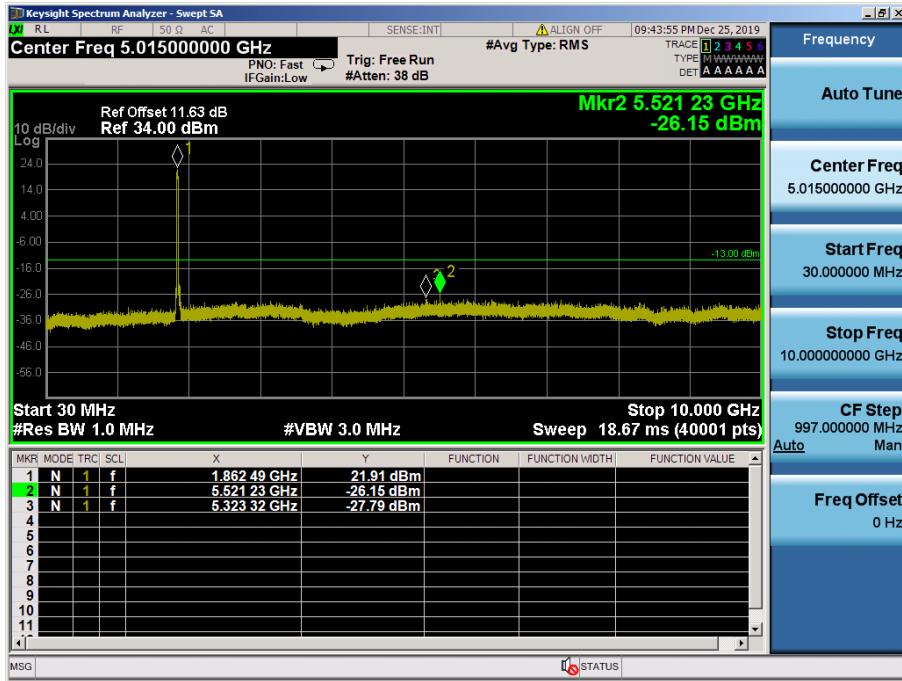

LTE Band 4 / 1.4MHz / QPSK - RB Size/Offset (3/0) – Low Channel

LTE Band 4 / 1.4MHz / QPSK - RB Size/Offset (3/0) – Low Channel

LTE Band 4 / 1.4MHz / 64QAM - RB Size/Offset (3/2) – Mid Channel

LTE Band 4 / 1.4MHz / 64QAM - RB Size/Offset (3/2) – Mid Channel

LTE Band 4 / 1.4MHz / QPSK - RB Size/Offset (3/0) – High Channel

LTE Band 4 / 1.4MHz / QPSK - RB Size/Offset (3/0) – High Channel

8.4.5 LTE Band 2

LTE Band 2 / 20MHz / QPSK - RB Size/Offset (100/0) –Low Channel

LTE Band 2 / 20MHz / QPSK - RB Size/Offset (100/0) –Low Channel

LTE Band 2 / 20MHz / 16QAM - RB Size/Offset (1/0)–Mid Channel

LTE Band 2 / 20MHz / 16QAM - RB Size/Offset (1/50)–Mid Channel

LTE Band 2 / 20MHz / 16QAM - RB Size/Offset (1/50) – High Channel