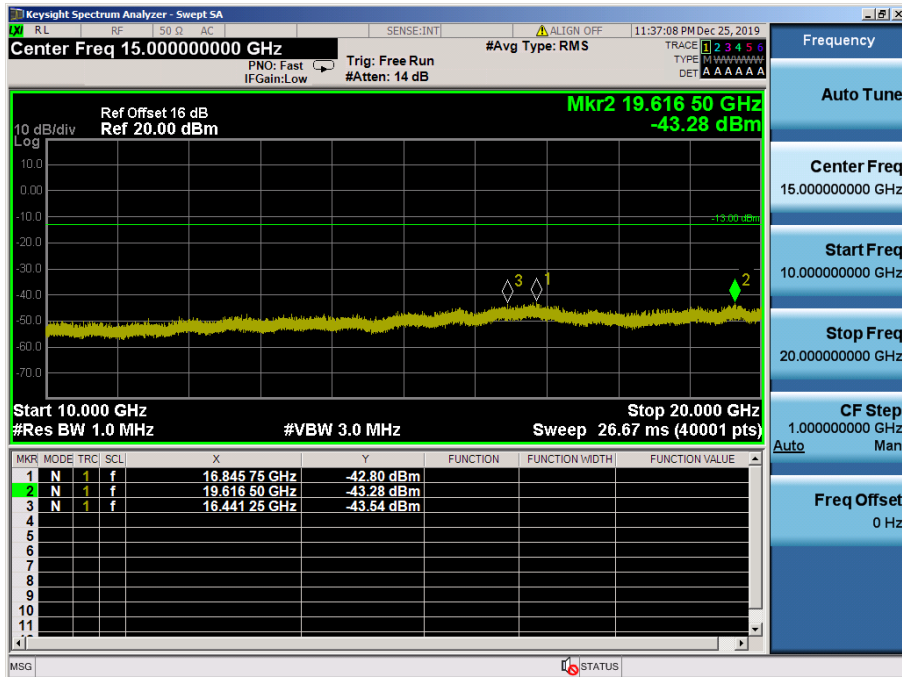

LTE Band 2 / 10MHz / QPSK - RB Size/Offset (1/25) – Low Channel

LTE Band 2 / 10MHz / 64QAM - RB Size/Offset (25/12) – Mid Channel

LTE Band 2 / 10MHz / 64QAM - RB Size/Offset (25/12) – Mid Channel

LTE Band 2 / 10MHz / 64QAM - RB Size/Offset (25/25) – High Channel

LTE Band 2 / 10MHz / 64QAM - RB Size/Offset (25/25) – High Channel

LTE Band 2 / 5MHz / 16QAM - RB Size/Offset (1/12) – Low Channel

LTE Band 2 / 5MHz / 16QAM - RB Size/Offset (1/12) – Low Channel

LTE Band 2 / 5MHz / 16QAM - RB Size/Offset (12/13) – Mid Channel