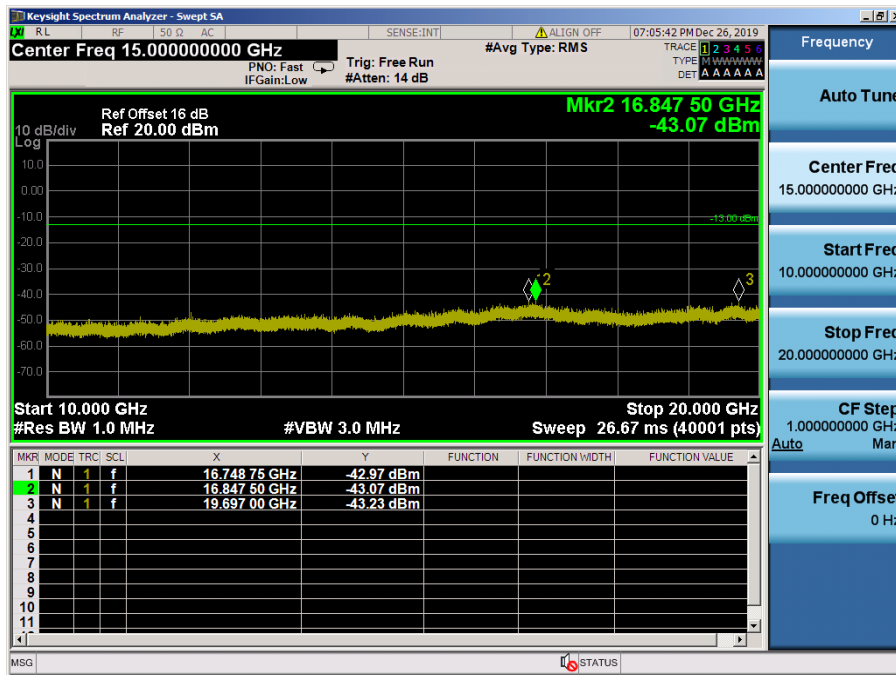

LTE Band 4 / 1.4MHz / QPSK - RB Size/Offset (3/0) – Low Channel

LTE Band 4 / 1.4MHz / QPSK - RB Size/Offset (3/0) – Low Channel

LTE Band 4 / 1.4MHz / 64QAM - RB Size/Offset (3/2) – Mid Channel

LTE Band 4 / 1.4MHz / 64QAM - RB Size/Offset (3/2) – Mid Channel

LTE Band 4 / 1.4MHz / QPSK - RB Size/Offset (3/0) – High Channel

LTE Band 4 / 1.4MHz / QPSK - RB Size/Offset (3/0) – High Channel

8.4.5 LTE Band 2

LTE Band 2 / 20MHz / QPSK - RB Size/Offset (100/0) –Low Channel

LTE Band 2 / 20MHz / QPSK - RB Size/Offset (100/0) –Low Channel

LTE Band 2 / 20MHz / 16QAM - RB Size/Offset (1/0)–Mid Channel

LTE Band 2 / 20MHz / 16QAM - RB Size/Offset (1/50)–Mid Channel

LTE Band 2 / 20MHz / 16QAM - RB Size/Offset (1/50) – High Channel