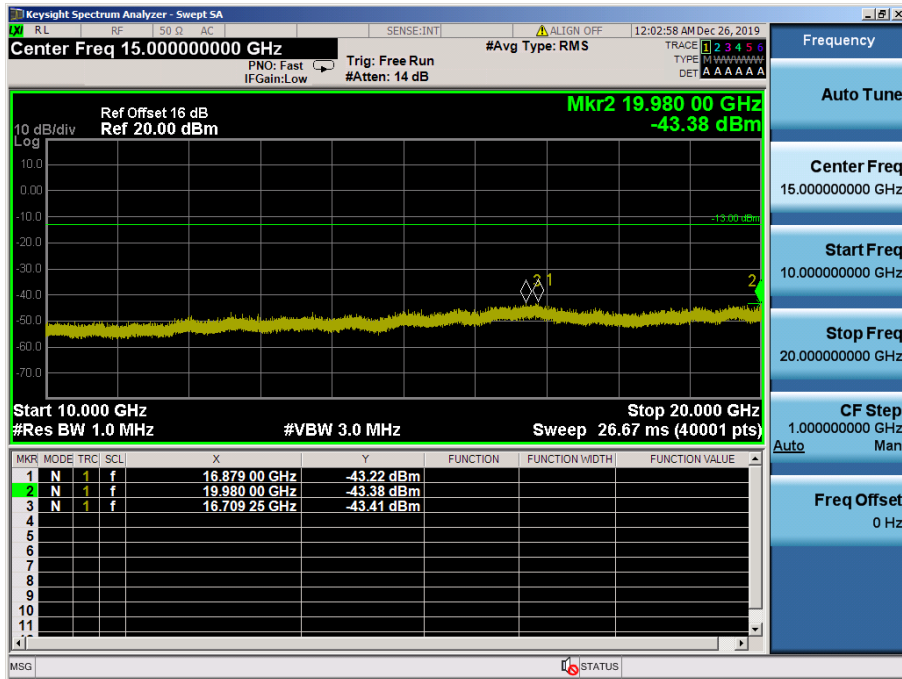

LTE Band 2 / 10MHz / QPSK - RB Size/Offset (1/25) – Low Channel

LTE Band 2 / 10MHz / 64QAM - RB Size/Offset (25/12) – Mid Channel

LTE Band 2 / 10MHz / 64QAM - RB Size/Offset (25/12) – Mid Channel

LTE Band 2 / 10MHz / 64QAM - RB Size/Offset (25/25) – High Channel

LTE Band 2 / 10MHz / 64QAM - RB Size/Offset (25/25) – High Channel

LTE Band 2 / 5MHz / 16QAM - RB Size/Offset (1/12) – Low Channel

LTE Band 2 / 5MHz / 16QAM - RB Size/Offset (1/12) – Low Channel

LTE Band 2 / 5MHz / 16QAM - RB Size/Offset (12/13) – Mid Channel

LTE Band 2 / 5MHz / 16QAM - RB Size/Offset (12/13) – Mid Channel

LTE Band 2 / 5MHz / 16QAM - RB Size/Offset (1/24) – High Channel

LTE Band 2 / 5MHz / 16QAM - RB Size/Offset (1/24) – High Channel

LTE Band 2 / 3MHz / QPSK - RB Size/Offset (1/0) – Low Channel