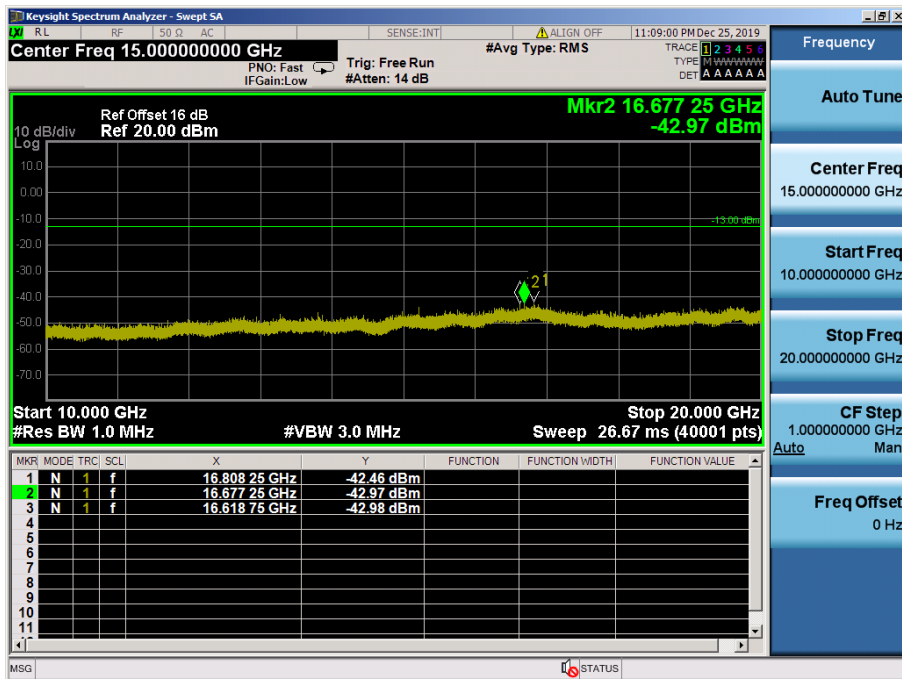

LTE Band 2 / 10MHz / 64QAM - RB Size/Offset (25/25) – High Channel

LTE Band 2 / 5MHz / 16QAM - RB Size/Offset (1/12) – Low Channel

LTE Band 2 / 5MHz / 16QAM - RB Size/Offset (1/12) – Low Channel

LTE Band 2 / 5MHz / 16QAM - RB Size/Offset (12/13) – Mid Channel

LTE Band 2 / 5MHz / 16QAM - RB Size/Offset (12/13) – Mid Channel

LTE Band 2 / 5MHz / 16QAM - RB Size/Offset (1/24) – High Channel

LTE Band 2 / 5MHz / 16QAM - RB Size/Offset (1/24) – High Channel

LTE Band 2 / 3MHz / QPSK - RB Size/Offset (1/0) – Low Channel

LTE Band 2 / 3MHz / QPSK - RB Size/Offset (1/0) – Low Channel

LTE Band 2 / 3MHz / 16QAM - RB Size/Offset (1/0) – Mid Channel

LTE Band 2 / 3MHz / 16QAM - RB Size/Offset (1/0) – Mid Channel

LTE Band 2 / 3MHz / 16QAM - RB Size/Offset (8/4) – High Channel

LTE Band 2 / 3MHz / 16QAM - RB Size/Offset (8/4) – High Channel

LTE Band 2 / 1.4MHz / 16QAM - RB Size/Offset (1/0) – Low Channel

LTE Band 2 / 1.4MHz / 16QAM - RB Size/Offset (1/0) – Low Channel

LTE Band 2 / 1.4MHz / 16QAM - RB Size/Offset (3/3) – Mid Channel