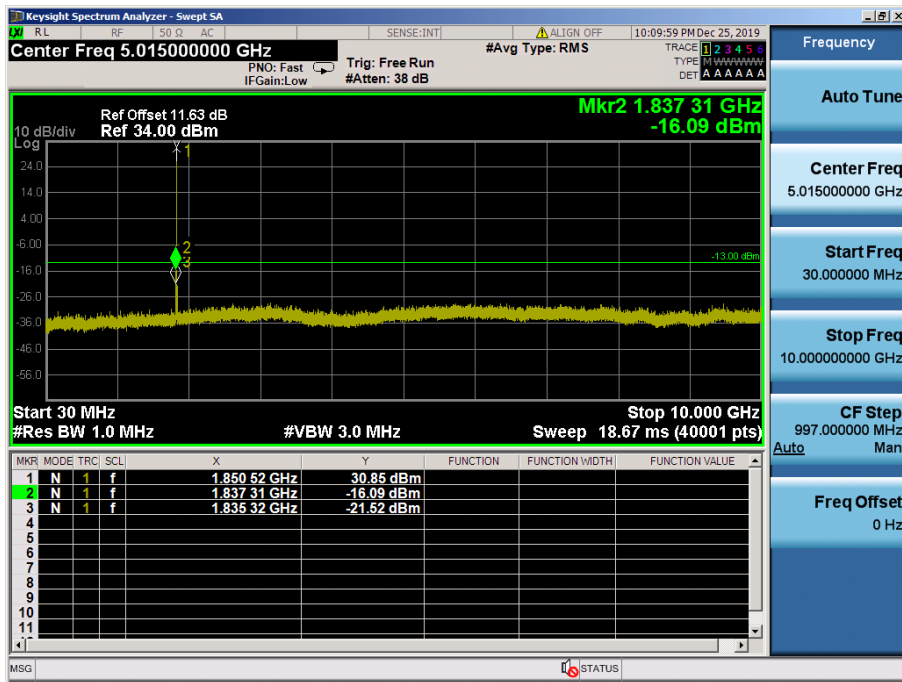

LTE Band 2 / 5MHz / 16QAM - RB Size/Offset (12/13) – Mid Channel

LTE Band 2 / 5MHz / 16QAM - RB Size/Offset (1/24) – High Channel

LTE Band 2 / 5MHz / 16QAM - RB Size/Offset (1/24) – High Channel

LTE Band 2 / 3MHz / QPSK - RB Size/Offset (1/0) – Low Channel

LTE Band 2 / 3MHz / QPSK - RB Size/Offset (1/0) – Low Channel

LTE Band 2 / 3MHz / 16QAM - RB Size/Offset (1/0) – Mid Channel

LTE Band 2 / 3MHz / 16QAM - RB Size/Offset (1/0) – Mid Channel

LTE Band 2 / 3MHz / 16QAM - RB Size/Offset (8/4) – High Channel

LTE Band 2 / 3MHz / 16QAM - RB Size/Offset (8/4) – High Channel

LTE Band 2 / 1.4MHz / 16QAM - RB Size/Offset (1/0) – Low Channel

LTE Band 2 / 1.4MHz / 16QAM - RB Size/Offset (1/0) – Low Channel

LTE Band 2 / 1.4MHz / 16QAM - RB Size/Offset (3/3) – Mid Channel