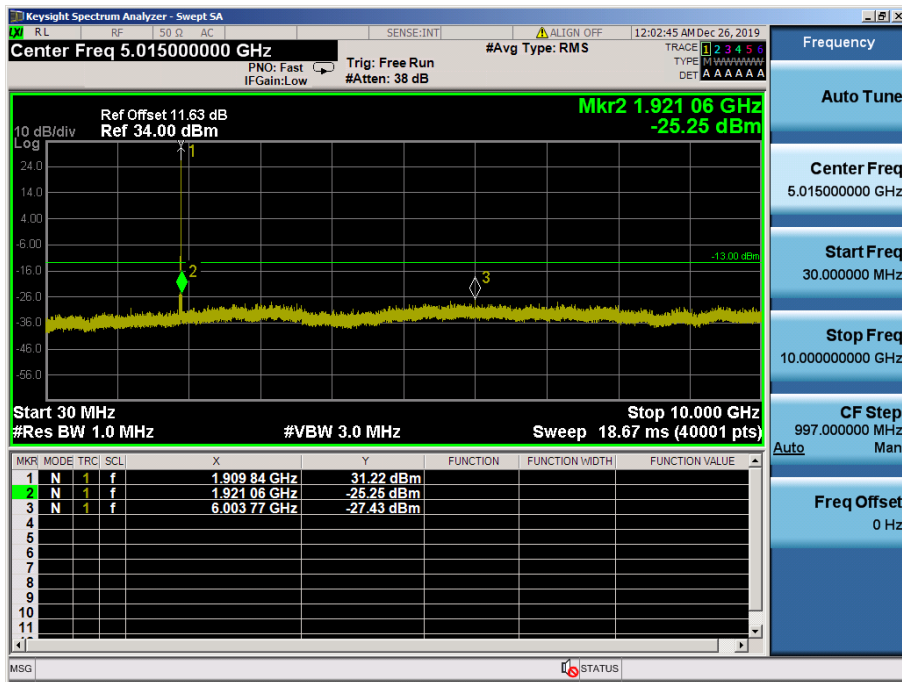

LTE Band 2 / 10MHz / 64QAM - RB Size/Offset (25/25) – High Channel

LTE Band 2 / 5MHz / 16QAM - RB Size/Offset (1/12) – Low Channel

LTE Band 2 / 5MHz / 16QAM - RB Size/Offset (1/12) – Low Channel

LTE Band 2 / 5MHz / 16QAM - RB Size/Offset (12/13) – Mid Channel

LTE Band 2 / 5MHz / 16QAM - RB Size/Offset (12/13) – Mid Channel

LTE Band 2 / 5MHz / 16QAM - RB Size/Offset (1/24) – High Channel

LTE Band 2 / 5MHz / 16QAM - RB Size/Offset (1/24) – High Channel

LTE Band 2 / 3MHz / QPSK - RB Size/Offset (1/0) – Low Channel