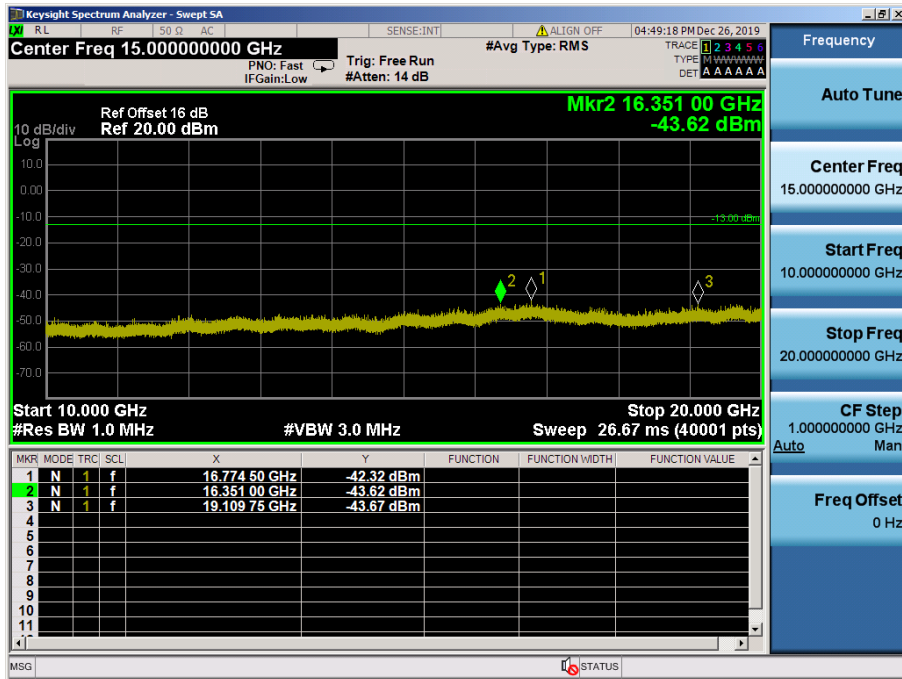

LTE Band 2 / 20MHz / 16QAM - RB Size/Offset (1/50) – High Channel

LTE Band 2 / 15MHz / 64QAM - RB Size/Offset (1/0)–Low Channel

LTE Band 2 / 15MHz / 64QAM - RB Size/Offset (1/0)–Low Channel

LTE Band 2 / 15MHz / 64QAM - RB Size/Offset (75/0) – Mid Channel

LTE Band 2 / 15MHz / 64QAM - RB Size/Offset (75/0) – Mid Channel

LTE Band 2 / 15MHz / 64QAM - RB Size/Offset (36/18) – High Channel

LTE Band 2 / 15MHz / 64QAM - RB Size/Offset (36/18) – High Channel

LTE Band 2 / 10MHz / QPSK - RB Size/Offset (1/25) – Low Channel

LTE Band 2 / 10MHz / QPSK - RB Size/Offset (1/25) – Low Channel

LTE Band 2 / 10MHz / 64QAM - RB Size/Offset (25/12) – Mid Channel

LTE Band 2 / 10MHz / 64QAM - RB Size/Offset (25/12) – Mid Channel

LTE Band 2 / 10MHz / 64QAM - RB Size/Offset (25/25) – High Channel