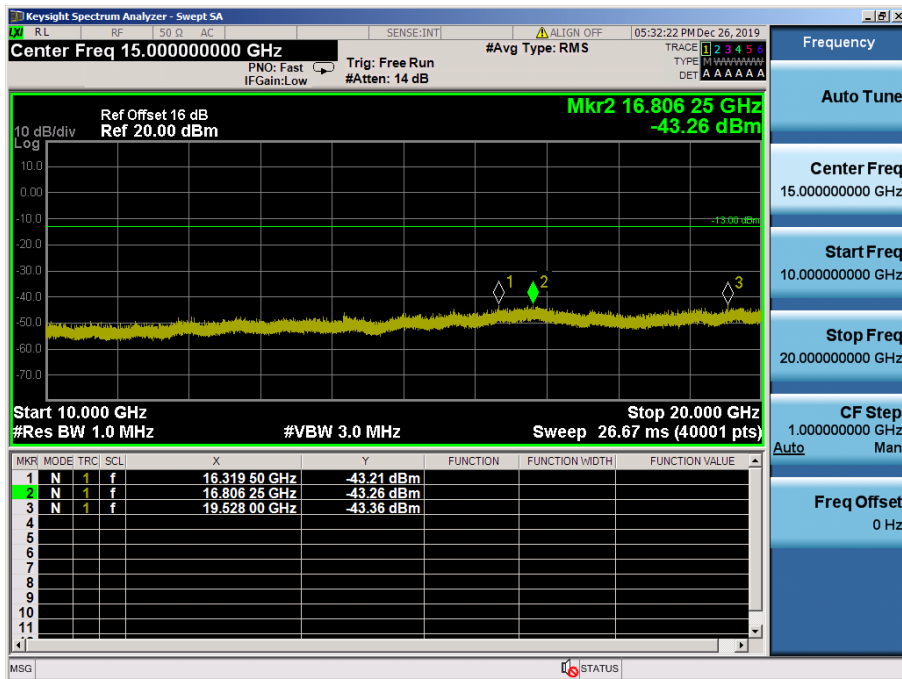

LTE Band 2 / 20MHz / QPSK - RB Size/Offset (100/0) –Low Channel

LTE Band 2 / 20MHz / 16QAM - RB Size/Offset (1/0)–Mid Channel

LTE Band 2 / 20MHz / 16QAM - RB Size/Offset (1/50)–Mid Channel

LTE Band 2 / 20MHz / 16QAM - RB Size/Offset (1/50) – High Channel

LTE Band 2 / 20MHz / 16QAM - RB Size/Offset (1/50) – High Channel

LTE Band 2 / 15MHz / 64QAM - RB Size/Offset (1/0)–Low Channel

LTE Band 2 / 15MHz / 64QAM - RB Size/Offset (1/0)–Low Channel

LTE Band 2 / 15MHz / 64QAM - RB Size/Offset (75/0) – Mid Channel

LTE Band 2 / 15MHz / 64QAM - RB Size/Offset (75/0) – Mid Channel

LTE Band 2 / 15MHz / 64QAM - RB Size/Offset (36/18) – High Channel

LTE Band 2 / 15MHz / 64QAM - RB Size/Offset (36/18) – High Channel

LTE Band 2 / 10MHz / QPSK - RB Size/Offset (1/25) – Low Channel