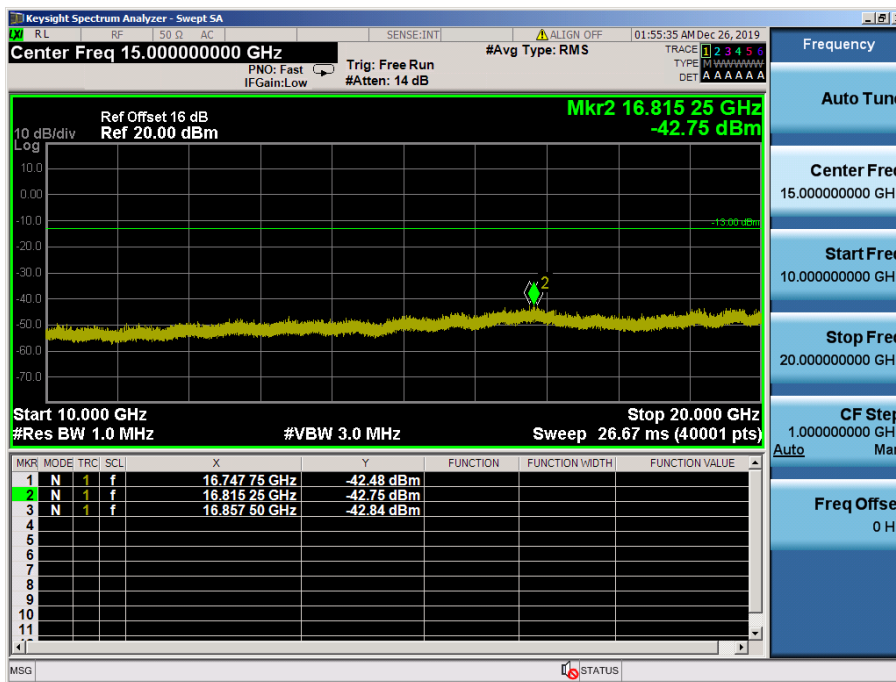

LTE Band 4 / 1.4MHz / QPSK - RB Size/Offset (3/0) – Low Channel

LTE Band 4 / 1.4MHz / QPSK - RB Size/Offset (3/0) – Low Channel

LTE Band 4 / 1.4MHz / 64QAM - RB Size/Offset (3/2) – Mid Channel

LTE Band 4 / 1.4MHz / 64QAM - RB Size/Offset (3/2) – Mid Channel

LTE Band 4 / 1.4MHz / QPSK - RB Size/Offset (3/0) – High Channel

LTE Band 4 / 1.4MHz / QPSK - RB Size/Offset (3/0) – High Channel

8.4.5 LTE Band 2

LTE Band 2 / 20MHz / QPSK - RB Size/Offset (100/0) –Low Channel

LTE Band 2 / 20MHz / QPSK - RB Size/Offset (100/0) –Low Channel

LTE Band 2 / 20MHz / 16QAM - RB Size/Offset (1/0)–Mid Channel

LTE Band 2 / 20MHz / 16QAM - RB Size/Offset (1/50)–Mid Channel

LTE Band 2 / 20MHz / 16QAM - RB Size/Offset (1/50) – High Channel

LTE Band 2 / 20MHz / 16QAM - RB Size/Offset (1/50) – High Channel

LTE Band 2 / 15MHz / 64QAM - RB Size/Offset (1/0)–Low Channel

LTE Band 2 / 15MHz / 64QAM - RB Size/Offset (1/0)–Low Channel

LTE Band 2 / 15MHz / 64QAM - RB Size/Offset (75/0) – Mid Channel