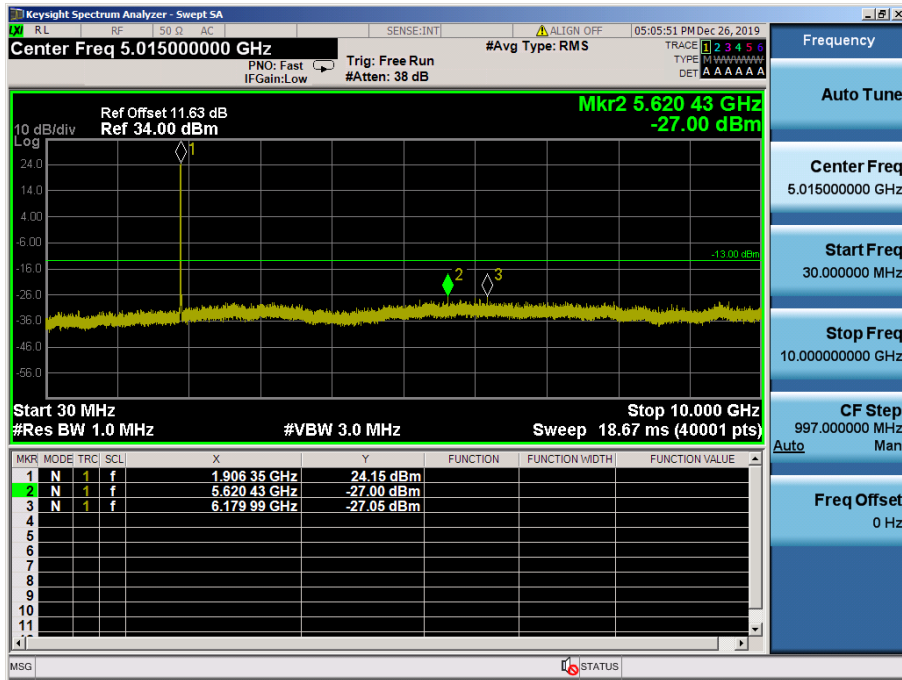

LTE Band 2 / 15MHz / 64QAM - RB Size/Offset (75/0) – Mid Channel

LTE Band 2 / 15MHz / 64QAM - RB Size/Offset (36/18) – High Channel

LTE Band 2 / 15MHz / 64QAM - RB Size/Offset (36/18) – High Channel

LTE Band 2 / 10MHz / QPSK - RB Size/Offset (1/25) – Low Channel

LTE Band 2 / 10MHz / QPSK - RB Size/Offset (1/25) – Low Channel

LTE Band 2 / 10MHz / 64QAM - RB Size/Offset (25/12) – Mid Channel

LTE Band 2 / 10MHz / 64QAM - RB Size/Offset (25/12) – Mid Channel

LTE Band 2 / 10MHz / 64QAM - RB Size/Offset (25/25) – High Channel