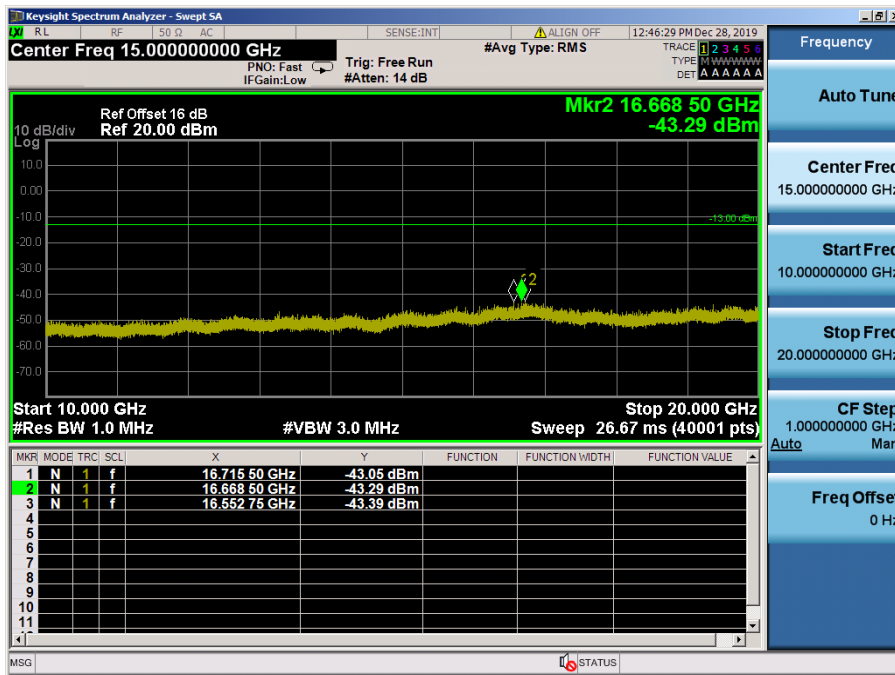

LTE Band 4 / 1.4MHz / QPSK - RB Size/Offset (3/0) – Low Channel

LTE Band 4 / 1.4MHz / QPSK - RB Size/Offset (3/0) – Low Channel

LTE Band 4 / 1.4MHz / 64QAM - RB Size/Offset (3/2) – Mid Channel

LTE Band 4 / 1.4MHz / 64QAM - RB Size/Offset (3/2) – Mid Channel

LTE Band 4 / 1.4MHz / QPSK - RB Size/Offset (3/0) – High Channel

LTE Band 4 / 1.4MHz / QPSK - RB Size/Offset (3/0) – High Channel

8.4.5 LTE Band 2

LTE Band 2 / 20MHz / QPSK - RB Size/Offset (100/0) –Low Channel

LTE Band 2 / 20MHz / QPSK - RB Size/Offset (100/0) –Low Channel

LTE Band 2 / 20MHz / 16QAM - RB Size/Offset (1/0)–Mid Channel

LTE Band 2 / 20MHz / 16QAM - RB Size/Offset (1/50)–Mid Channel

LTE Band 2 / 20MHz / 16QAM - RB Size/Offset (1/50) – High Channel

LTE Band 2 / 20MHz / 16QAM - RB Size/Offset (1/50) – High Channel

LTE Band 2 / 15MHz / 64QAM - RB Size/Offset (1/0)–Low Channel

LTE Band 2 / 15MHz / 64QAM - RB Size/Offset (1/0)–Low Channel

LTE Band 2 / 15MHz / 64QAM - RB Size/Offset (75/0) – Mid Channel