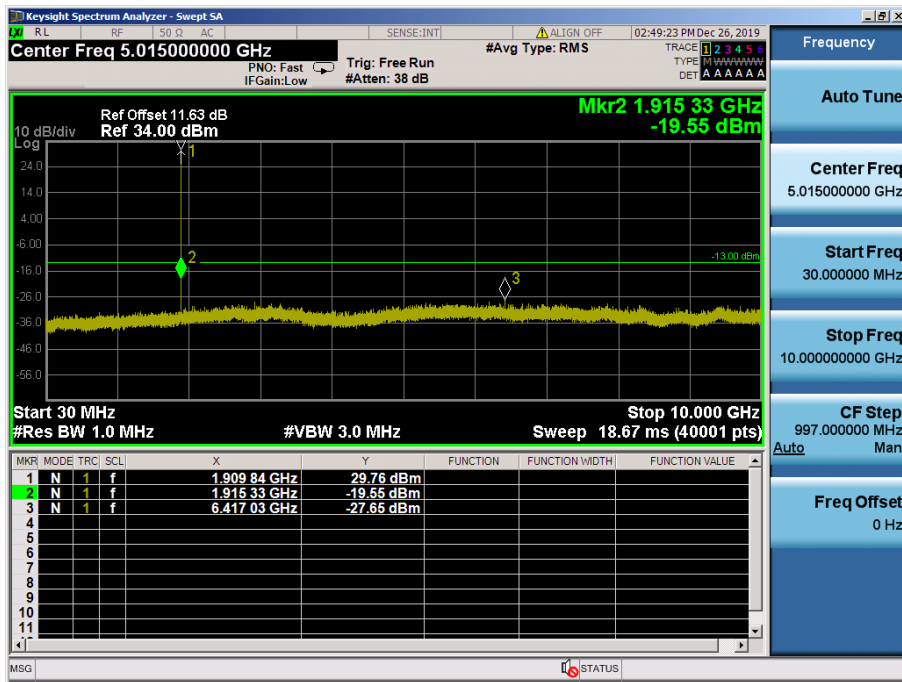

LTE Band 2 / 3MHz / QPSK - RB Size/Offset (1/0) – Low Channel

LTE Band 2 / 3MHz / 16QAM - RB Size/Offset (1/0) – Mid Channel

LTE Band 2 / 3MHz / 16QAM - RB Size/Offset (1/0) – Mid Channel

LTE Band 2 / 3MHz / 16QAM - RB Size/Offset (8/4) – High Channel

LTE Band 2 / 3MHz / 16QAM - RB Size/Offset (8/4) – High Channel

LTE Band 2 / 1.4MHz / 16QAM - RB Size/Offset (1/0) – Low Channel

LTE Band 2 / 1.4MHz / 16QAM - RB Size/Offset (1/0) – Low Channel

LTE Band 2 / 1.4MHz / 16QAM - RB Size/Offset (3/3) – Mid Channel

LTE Band 2 / 1.4MHz / 16QAM - RB Size/Offset (3/3) – Mid Channel

LTE Band 2 / 1.4MHz / 64QAM - RB Size/Offset (1/2) – High Channel

LTE Band 2 / 1.4MHz / 64QAM - RB Size/Offset (1/2) – High Channel