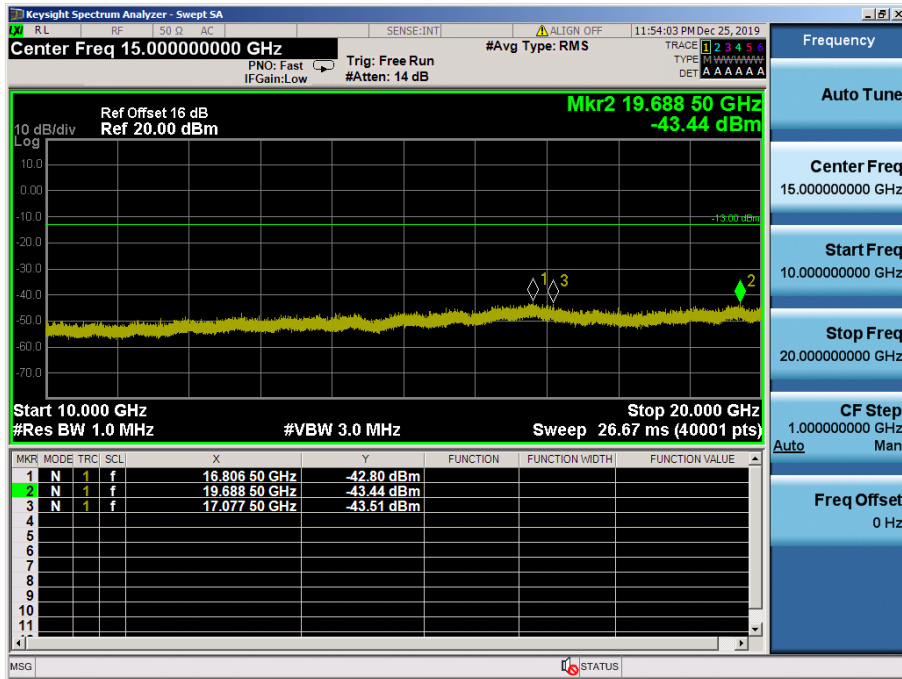

LTE Band 2 / 10MHz / QPSK - RB Size/Offset (1/25) – Low Channel

LTE Band 2 / 10MHz / 64QAM - RB Size/Offset (25/12) – Mid Channel

LTE Band 2 / 10MHz / 64QAM - RB Size/Offset (25/12) – Mid Channel

LTE Band 2 / 10MHz / 64QAM - RB Size/Offset (25/25) – High Channel

LTE Band 2 / 10MHz / 64QAM - RB Size/Offset (25/25) – High Channel

LTE Band 2 / 5MHz / 16QAM - RB Size/Offset (1/12) – Low Channel

LTE Band 2 / 5MHz / 16QAM - RB Size/Offset (1/12) – Low Channel

LTE Band 2 / 5MHz / 16QAM - RB Size/Offset (12/13) – Mid Channel

LTE Band 2 / 5MHz / 16QAM - RB Size/Offset (12/13) – Mid Channel

LTE Band 2 / 5MHz / 16QAM - RB Size/Offset (1/24) – High Channel

LTE Band 2 / 5MHz / 16QAM - RB Size/Offset (1/24) – High Channel

LTE Band 2 / 3MHz / QPSK - RB Size/Offset (1/0) – Low Channel