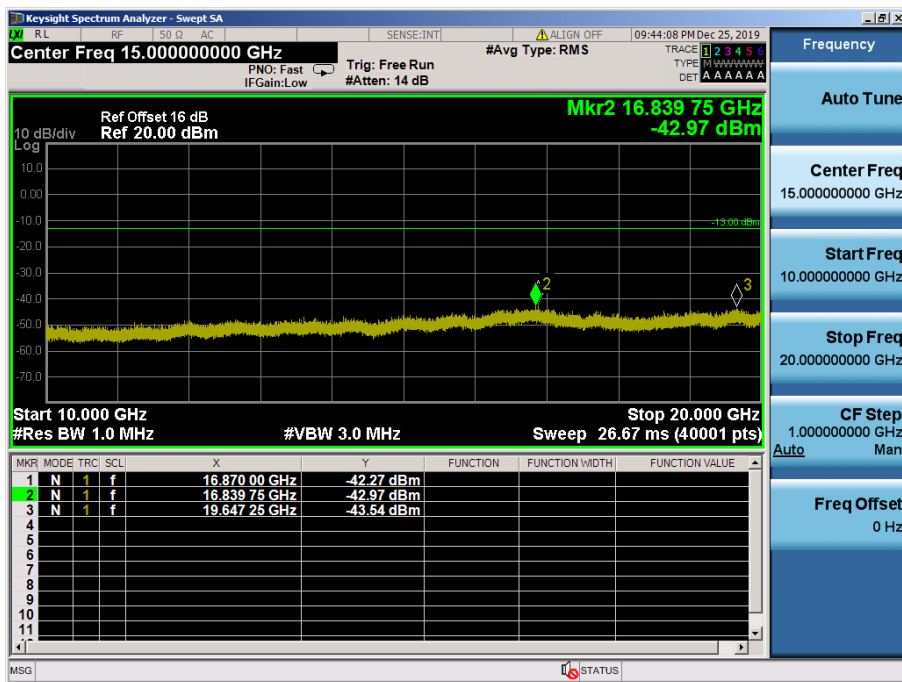

LTE Band 4 / 1.4MHz / QPSK - RB Size/Offset (3/0) – Low Channel

LTE Band 4 / 1.4MHz / QPSK - RB Size/Offset (3/0) – Low Channel

LTE Band 4 / 1.4MHz / 64QAM - RB Size/Offset (3/2) – Mid Channel

LTE Band 4 / 1.4MHz / 64QAM - RB Size/Offset (3/2) – Mid Channel

LTE Band 4 / 1.4MHz / QPSK - RB Size/Offset (3/0) – High Channel

LTE Band 4 / 1.4MHz / QPSK - RB Size/Offset (3/0) – High Channel

8.4.5 LTE Band 2

LTE Band 2 / 20MHz / QPSK - RB Size/Offset (100/0) –Low Channel

LTE Band 2 / 20MHz / QPSK - RB Size/Offset (100/0) –Low Channel

LTE Band 2 / 20MHz / 16QAM - RB Size/Offset (1/0)–Mid Channel

LTE Band 2 / 20MHz / 16QAM - RB Size/Offset (1/50)–Mid Channel

LTE Band 2 / 20MHz / 16QAM - RB Size/Offset (1/50) – High Channel

LTE Band 2 / 20MHz / 16QAM - RB Size/Offset (1/50) – High Channel

LTE Band 2 / 15MHz / 64QAM - RB Size/Offset (1/0)–Low Channel

LTE Band 2 / 15MHz / 64QAM - RB Size/Offset (1/0)–Low Channel

LTE Band 2 / 15MHz / 64QAM - RB Size/Offset (75/0) – Mid Channel