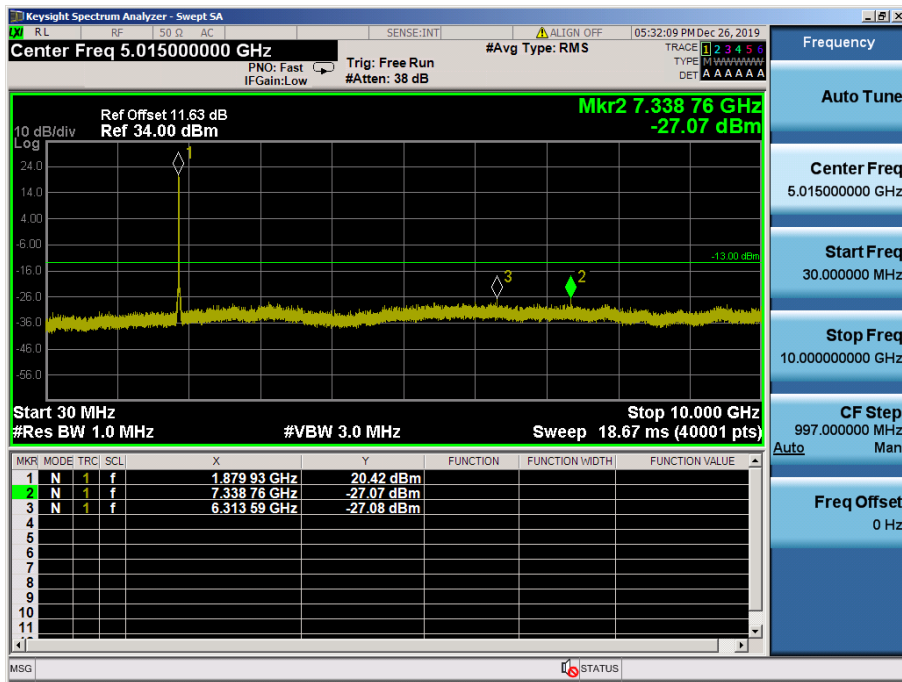

LTE Band 4 / 1.4MHz / QPSK - RB Size/Offset (3/0) – High Channel

LTE Band 4 / 1.4MHz / QPSK - RB Size/Offset (3/0) – High Channel

8.4.5 LTE Band 2

LTE Band 2 / 20MHz / QPSK - RB Size/Offset (100/0) –Low Channel

LTE Band 2 / 20MHz / QPSK - RB Size/Offset (100/0) –Low Channel

LTE Band 2 / 20MHz / 16QAM - RB Size/Offset (1/0)–Mid Channel

LTE Band 2 / 20MHz / 16QAM - RB Size/Offset (1/50)–Mid Channel

LTE Band 2 / 20MHz / 16QAM - RB Size/Offset (1/50) – High Channel

LTE Band 2 / 20MHz / 16QAM - RB Size/Offset (1/50) – High Channel

LTE Band 2 / 15MHz / 64QAM - RB Size/Offset (1/0)–Low Channel

LTE Band 2 / 15MHz / 64QAM - RB Size/Offset (1/0)–Low Channel

LTE Band 2 / 15MHz / 64QAM - RB Size/Offset (75/0) – Mid Channel