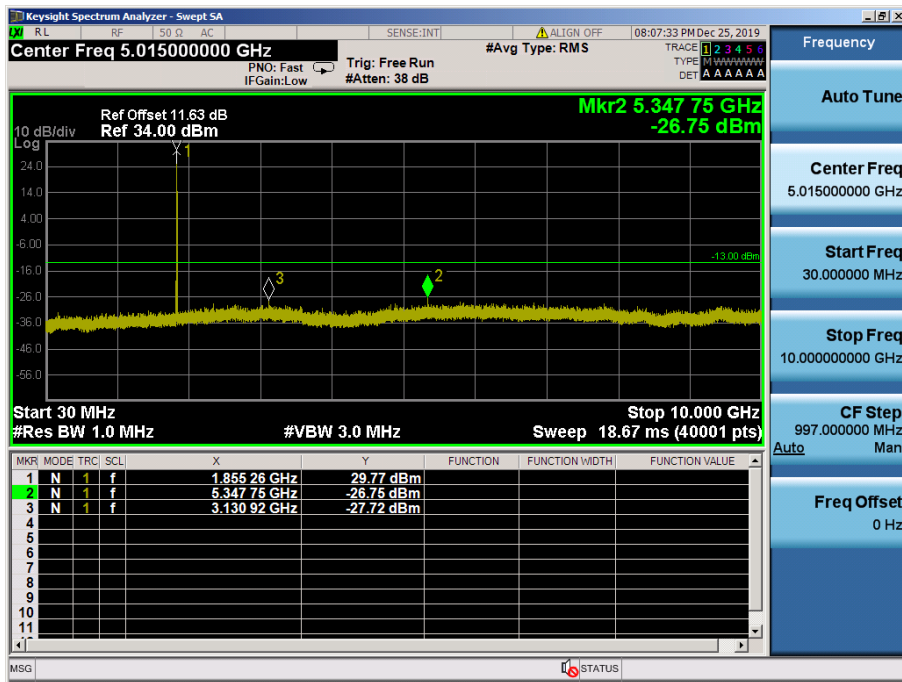

LTE Band 2 / 20MHz / 16QAM - RB Size/Offset (1/50) – High Channel

LTE Band 2 / 15MHz / 64QAM - RB Size/Offset (1/0)–Low Channel

LTE Band 2 / 15MHz / 64QAM - RB Size/Offset (1/0)–Low Channel

LTE Band 2 / 15MHz / 64QAM - RB Size/Offset (75/0) – Mid Channel

LTE Band 2 / 15MHz / 64QAM - RB Size/Offset (75/0) – Mid Channel

LTE Band 2 / 15MHz / 64QAM - RB Size/Offset (36/18) – High Channel

LTE Band 2 / 15MHz / 64QAM - RB Size/Offset (36/18) – High Channel

LTE Band 2 / 10MHz / QPSK - RB Size/Offset (1/25) – Low Channel

LTE Band 2 / 10MHz / QPSK - RB Size/Offset (1/25) – Low Channel

LTE Band 2 / 10MHz / 64QAM - RB Size/Offset (25/12) – Mid Channel

LTE Band 2 / 10MHz / 64QAM - RB Size/Offset (25/12) – Mid Channel

LTE Band 2 / 10MHz / 64QAM - RB Size/Offset (25/25) – High Channel