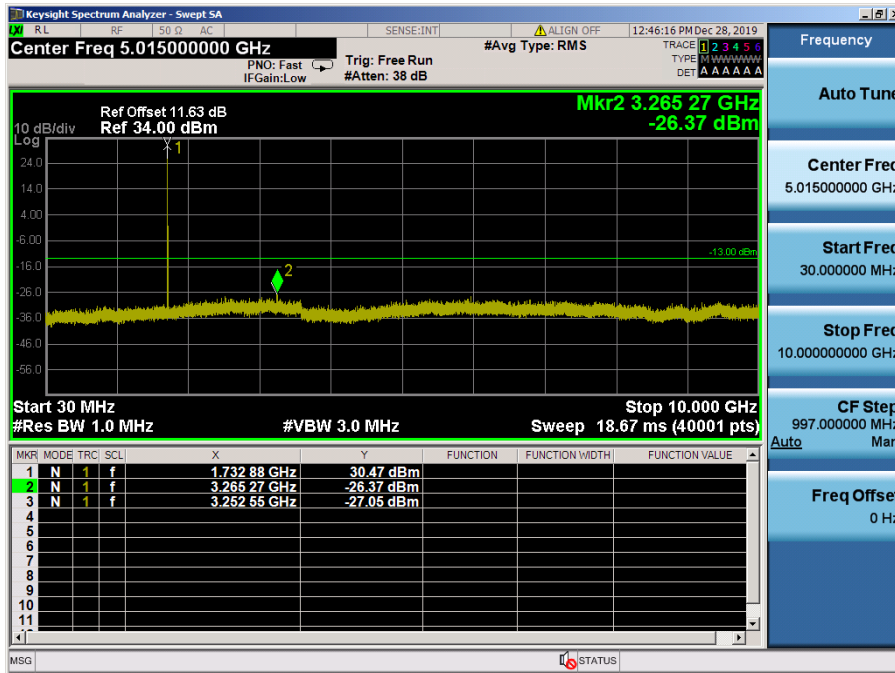

LTE Band 4 / 1.4MHz / QPSK - RB Size/Offset (3/0) – Low Channel

LTE Band 4 / 1.4MHz / QPSK - RB Size/Offset (3/0) – Low Channel

LTE Band 4 / 1.4MHz / 64QAM - RB Size/Offset (3/2) – Mid Channel

LTE Band 4 / 1.4MHz / 64QAM - RB Size/Offset (3/2) – Mid Channel

LTE Band 4 / 1.4MHz / QPSK - RB Size/Offset (3/0) – High Channel

LTE Band 4 / 1.4MHz / QPSK - RB Size/Offset (3/0) – High Channel

8.4.5 LTE Band 2

LTE Band 2 / 20MHz / QPSK - RB Size/Offset (100/0) –Low Channel

LTE Band 2 / 20MHz / QPSK - RB Size/Offset (100/0) –Low Channel

LTE Band 2 / 20MHz / 16QAM - RB Size/Offset (1/0)–Mid Channel

LTE Band 2 / 20MHz / 16QAM - RB Size/Offset (1/50)–Mid Channel

LTE Band 2 / 20MHz / 16QAM - RB Size/Offset (1/50) – High Channel