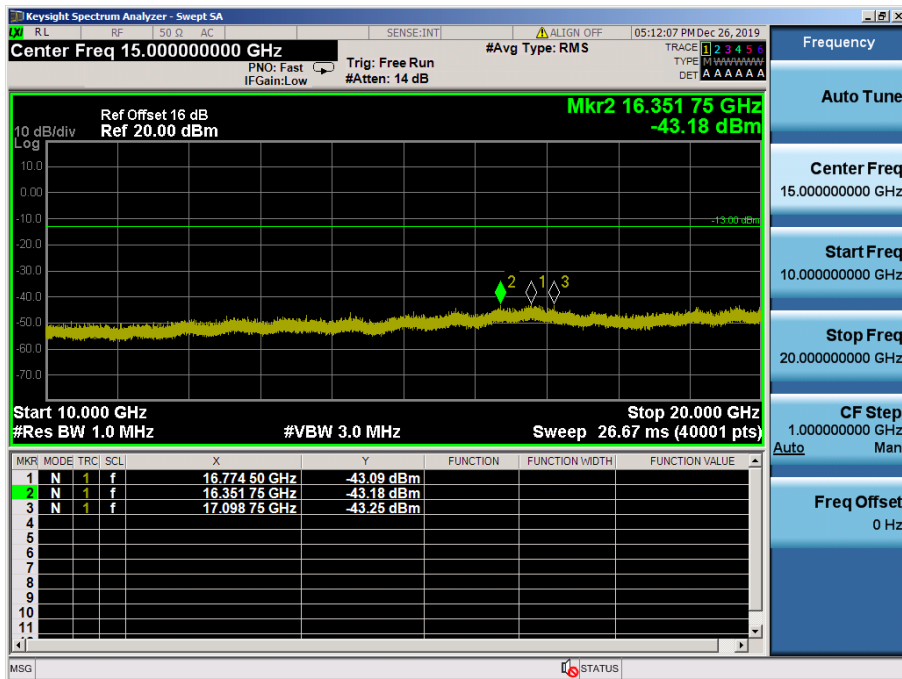

LTE Band 4 / 1.4MHz / QPSK - RB Size/Offset (3/0) – High Channel

LTE Band 4 / 1.4MHz / QPSK - RB Size/Offset (3/0) – High Channel

8.4.5 LTE Band 2

LTE Band 2 / 20MHz / QPSK - RB Size/Offset (100/0) –Low Channel

LTE Band 2 / 20MHz / QPSK - RB Size/Offset (100/0) –Low Channel

LTE Band 2 / 20MHz / 16QAM - RB Size/Offset (1/0)–Mid Channel

LTE Band 2 / 20MHz / 16QAM - RB Size/Offset (1/50)–Mid Channel

LTE Band 2 / 20MHz / 16QAM - RB Size/Offset (1/50) – High Channel

LTE Band 2 / 20MHz / 16QAM - RB Size/Offset (1/50) – High Channel

LTE Band 2 / 15MHz / 64QAM - RB Size/Offset (1/0)–Low Channel

LTE Band 2 / 15MHz / 64QAM - RB Size/Offset (1/0)–Low Channel

LTE Band 2 / 15MHz / 64QAM - RB Size/Offset (75/0) – Mid Channel