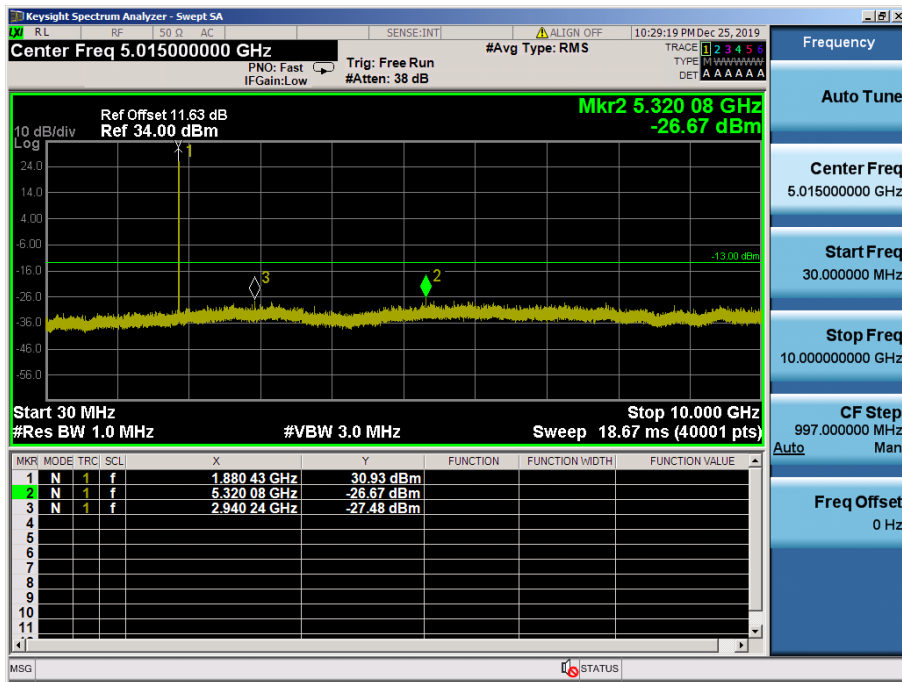

LTE Band 2 / 5MHz / 16QAM - RB Size/Offset (12/13) – Mid Channel

LTE Band 2 / 5MHz / 16QAM - RB Size/Offset (1/24) – High Channel

LTE Band 2 / 5MHz / 16QAM - RB Size/Offset (1/24) – High Channel

LTE Band 2 / 3MHz / QPSK - RB Size/Offset (1/0) – Low Channel

LTE Band 2 / 3MHz / QPSK - RB Size/Offset (1/0) – Low Channel

LTE Band 2 / 3MHz / 16QAM - RB Size/Offset (1/0) – Mid Channel

LTE Band 2 / 3MHz / 16QAM - RB Size/Offset (1/0) – Mid Channel

LTE Band 2 / 3MHz / 16QAM - RB Size/Offset (8/4) – High Channel

LTE Band 2 / 3MHz / 16QAM - RB Size/Offset (8/4) – High Channel

LTE Band 2 / 1.4MHz / 16QAM - RB Size/Offset (1/0) – Low Channel

LTE Band 2 / 1.4MHz / 16QAM - RB Size/Offset (1/0) – Low Channel

LTE Band 2 / 1.4MHz / 16QAM - RB Size/Offset (3/3) – Mid Channel

LTE Band 2 / 1.4MHz / 16QAM - RB Size/Offset (3/3) – Mid Channel

LTE Band 2 / 1.4MHz / 64QAM - RB Size/Offset (1/2) – High Channel

LTE Band 2 / 1.4MHz / 64QAM - RB Size/Offset (1/2) – High Channel