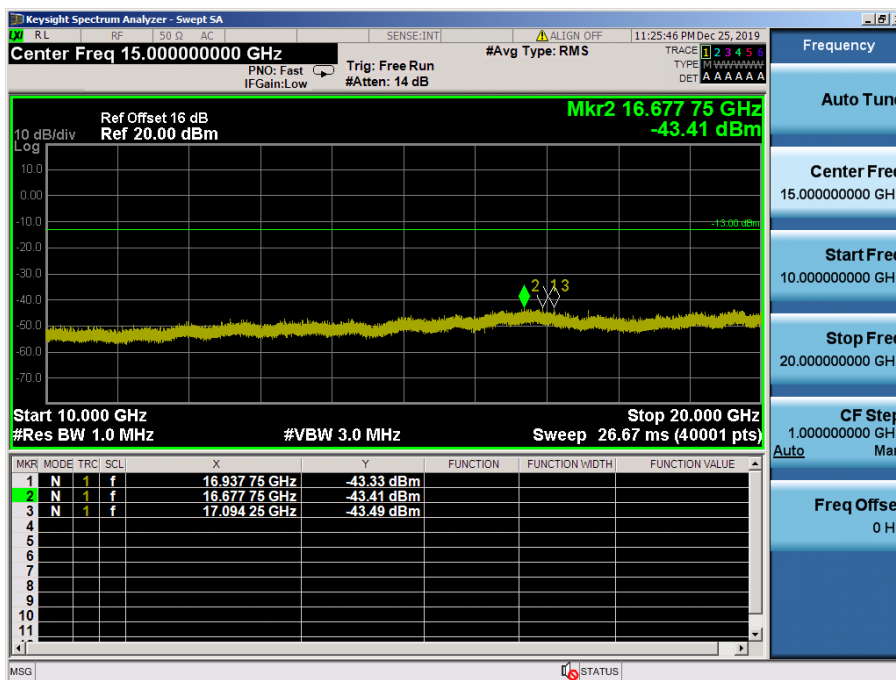

LTE Band 2 / 5MHz / 16QAM - RB Size/Offset (12/13) – Mid Channel

LTE Band 2 / 5MHz / 16QAM - RB Size/Offset (1/24) – High Channel

LTE Band 2 / 5MHz / 16QAM - RB Size/Offset (1/24) – High Channel

LTE Band 2 / 3MHz / QPSK - RB Size/Offset (1/0) – Low Channel

LTE Band 2 / 3MHz / QPSK - RB Size/Offset (1/0) – Low Channel

LTE Band 2 / 3MHz / 16QAM - RB Size/Offset (1/0) – Mid Channel

LTE Band 2 / 3MHz / 16QAM - RB Size/Offset (1/0) – Mid Channel

LTE Band 2 / 3MHz / 16QAM - RB Size/Offset (8/4) – High Channel

LTE Band 2 / 3MHz / 16QAM - RB Size/Offset (8/4) – High Channel

LTE Band 2 / 1.4MHz / 16QAM - RB Size/Offset (1/0) – Low Channel

LTE Band 2 / 1.4MHz / 16QAM - RB Size/Offset (1/0) – Low Channel

LTE Band 2 / 1.4MHz / 16QAM - RB Size/Offset (3/3) – Mid Channel

LTE Band 2 / 1.4MHz / 16QAM - RB Size/Offset (3/3) – Mid Channel

LTE Band 2 / 1.4MHz / 64QAM - RB Size/Offset (1/2) – High Channel

LTE Band 2 / 1.4MHz / 64QAM - RB Size/Offset (1/2) – High Channel