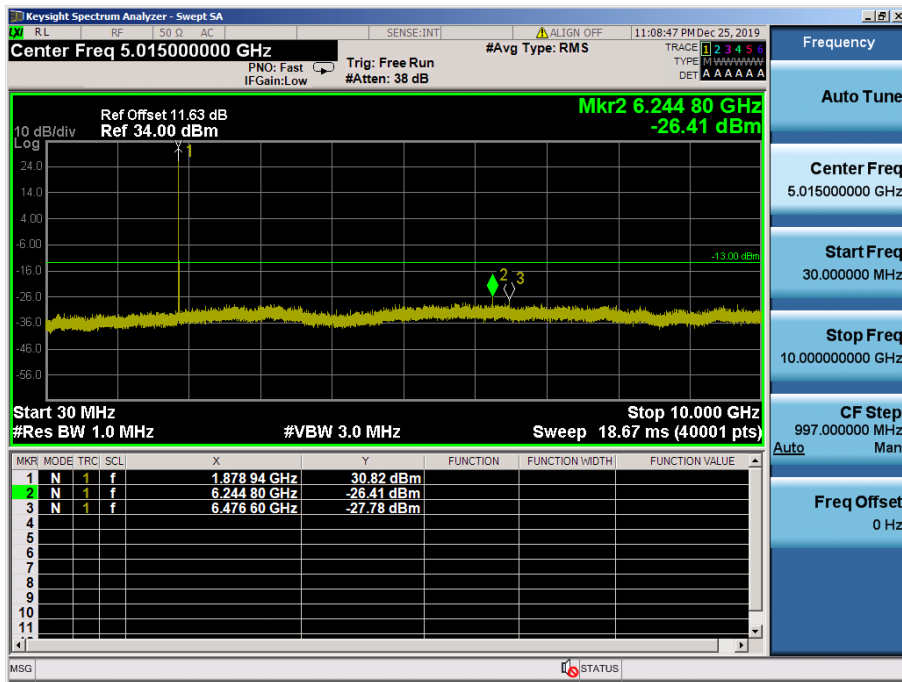

LTE Band 2 / 10MHz / 64QAM - RB Size/Offset (25/25) – High Channel

LTE Band 2 / 5MHz / 16QAM - RB Size/Offset (1/12) – Low Channel

LTE Band 2 / 5MHz / 16QAM - RB Size/Offset (1/12) – Low Channel

LTE Band 2 / 5MHz / 16QAM - RB Size/Offset (12/13) – Mid Channel

LTE Band 2 / 5MHz / 16QAM - RB Size/Offset (12/13) – Mid Channel

LTE Band 2 / 5MHz / 16QAM - RB Size/Offset (1/24) – High Channel

LTE Band 2 / 5MHz / 16QAM - RB Size/Offset (1/24) – High Channel

LTE Band 2 / 3MHz / QPSK - RB Size/Offset (1/0) – Low Channel

LTE Band 2 / 3MHz / QPSK - RB Size/Offset (1/0) – Low Channel

LTE Band 2 / 3MHz / 16QAM - RB Size/Offset (1/0) – Mid Channel

LTE Band 2 / 3MHz / 16QAM - RB Size/Offset (1/0) – Mid Channel

LTE Band 2 / 3MHz / 16QAM - RB Size/Offset (8/4) – High Channel

LTE Band 2 / 3MHz / 16QAM - RB Size/Offset (8/4) – High Channel

LTE Band 2 / 1.4MHz / 16QAM - RB Size/Offset (1/0) – Low Channel

LTE Band 2 / 1.4MHz / 16QAM - RB Size/Offset (1/0) – Low Channel

LTE Band 2 / 1.4MHz / 16QAM - RB Size/Offset (3/3) – Mid Channel