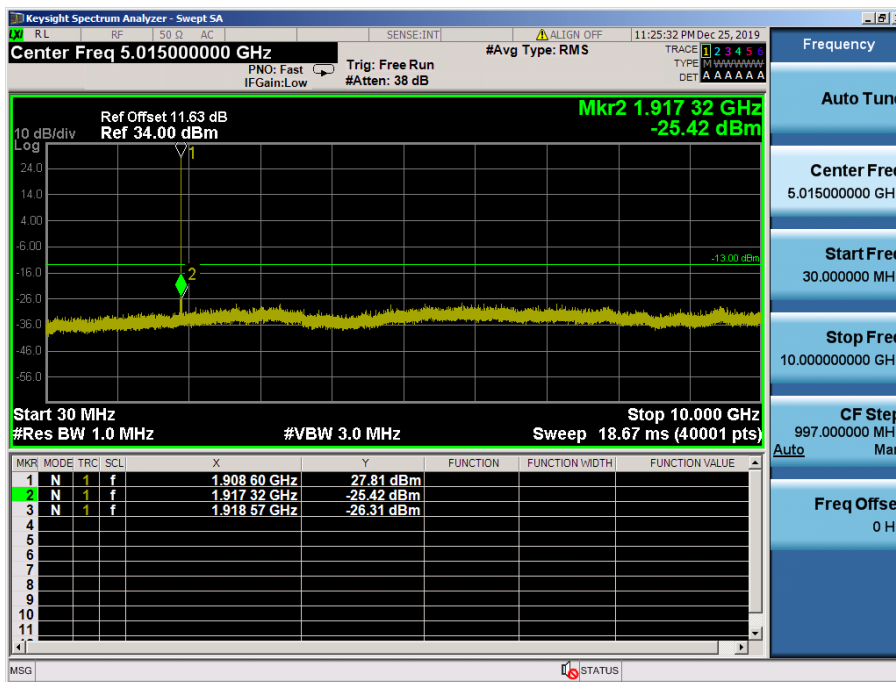

LTE Band 2 / 5MHz / 16QAM - RB Size/Offset (12/13) – Mid Channel

LTE Band 2 / 5MHz / 16QAM - RB Size/Offset (1/24) – High Channel

LTE Band 2 / 5MHz / 16QAM - RB Size/Offset (1/24) – High Channel

LTE Band 2 / 3MHz / QPSK - RB Size/Offset (1/0) – Low Channel

LTE Band 2 / 3MHz / QPSK - RB Size/Offset (1/0) – Low Channel

LTE Band 2 / 3MHz / 16QAM - RB Size/Offset (1/0) – Mid Channel

LTE Band 2 / 3MHz / 16QAM - RB Size/Offset (1/0) – Mid Channel

LTE Band 2 / 3MHz / 16QAM - RB Size/Offset (8/4) – High Channel

LTE Band 2 / 3MHz / 16QAM - RB Size/Offset (8/4) – High Channel

LTE Band 2 / 1.4MHz / 16QAM - RB Size/Offset (1/0) – Low Channel

LTE Band 2 / 1.4MHz / 16QAM - RB Size/Offset (1/0) – Low Channel

LTE Band 2 / 1.4MHz / 16QAM - RB Size/Offset (3/3) – Mid Channel