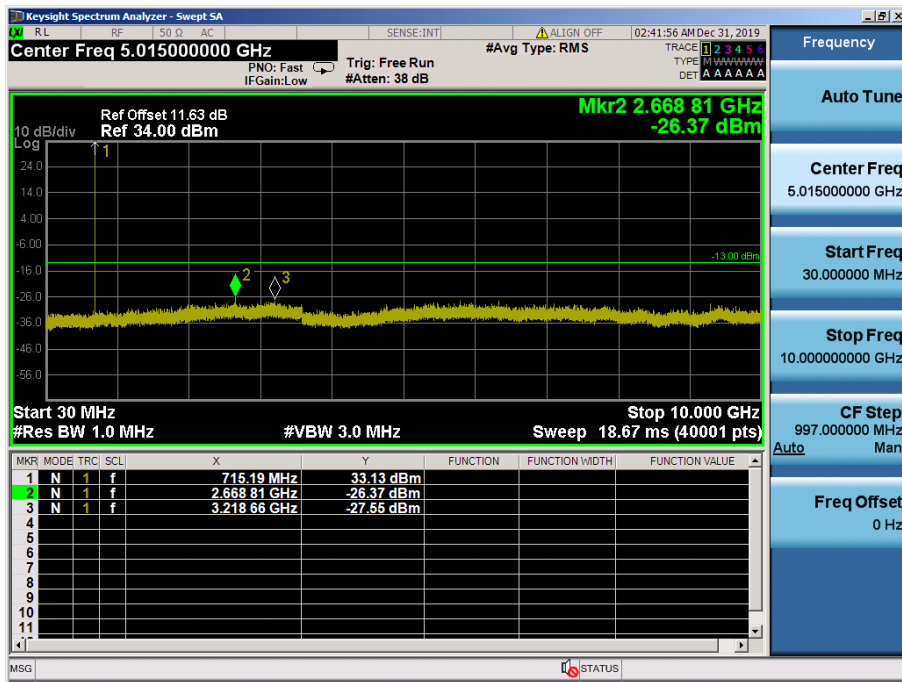

LTE Band 12, 17 / 5MHz / QPSK - RB Size/Offset (1/0) – Low Channel

LTE Band 12, 17 / 5MHz / 16QAM - RB Size/Offset (25/0) – Mid Channel

LTE Band 12, 17 / 5MHz / 16QAM - RB Size/Offset (12/6) – High Channel

8.4.2 LTE Band 12

LTE Band 12 / 3MHz / QPSK - RB Size/Offset (1/7) – Low Channel

LTE Band 12 / 3MHz / 64QAM - RB Size/Offset (8/4) – Mid Channel

LTE Band 12 / 3MHz / QPSK - RB Size/Offset (8/0) – High Channel

LTE Band 12 / 1.4MHz / QPSK - RB Size/Offset (6/0) – Low Channel

LTE Band 12 / 1.4MHz / 16QAM - RB Size/Offset (1/0) – Mid Channel

LTE Band 12 / 1.4MHz / 16QAM - RB Size/Offset (3/0) – High Channel

8.4.3 LTE Band 5