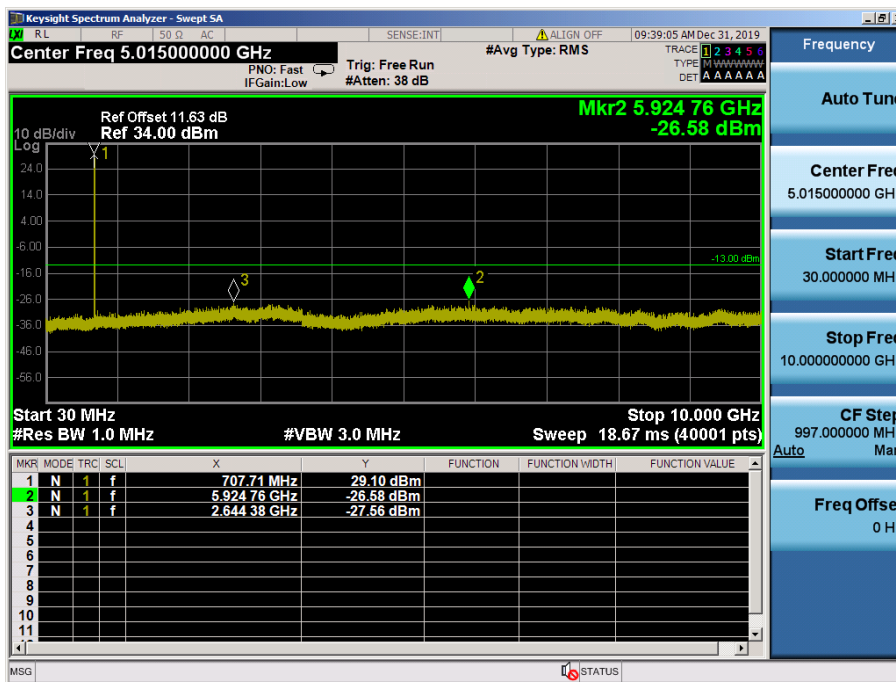

- Lower Extended Band Edge

LTE Band 2 / 1.4MHz / QPSK - RB Size/Offset (3/2)

- Upper Band Edge

LTE Band 2 / 1.4MHz / QPSK - RB Size/Offset (1/5)

- Upper Extended Band Edge

LTE Band 2 / 1.4MHz / QPSK - RB Size/Offset (3/0)

8.4 SPURIOUS AND HARMONICS EMISSIONS(Conducted)

8.4.1 LTE Band 12, 17

LTE Band 12, 17 / 10MHz / 64QAM - RB Size/Offset (1/49) – Low Channel

LTE Band 12, 17 / 10MHz / QPSK - RB Size/Offset (1/0) – High Channel

LTE Band 12, 17 / 5MHz / QPSK - RB Size/Offset (1/0) – Low Channel

LTE Band 12, 17 / 5MHz / 16QAM - RB Size/Offset (25/0) – Mid Channel

LTE Band 12, 17 / 5MHz / 16QAM - RB Size/Offset (12/6) – High Channel

8.4.2 LTE Band 12

LTE Band 12 / 3MHz / QPSK - RB Size/Offset (1/7) – Low Channel

LTE Band 12 / 3MHz / 64QAM - RB Size/Offset (8/4) – Mid Channel

LTE Band 12 / 3MHz / QPSK - RB Size/Offset (8/0) – High Channel