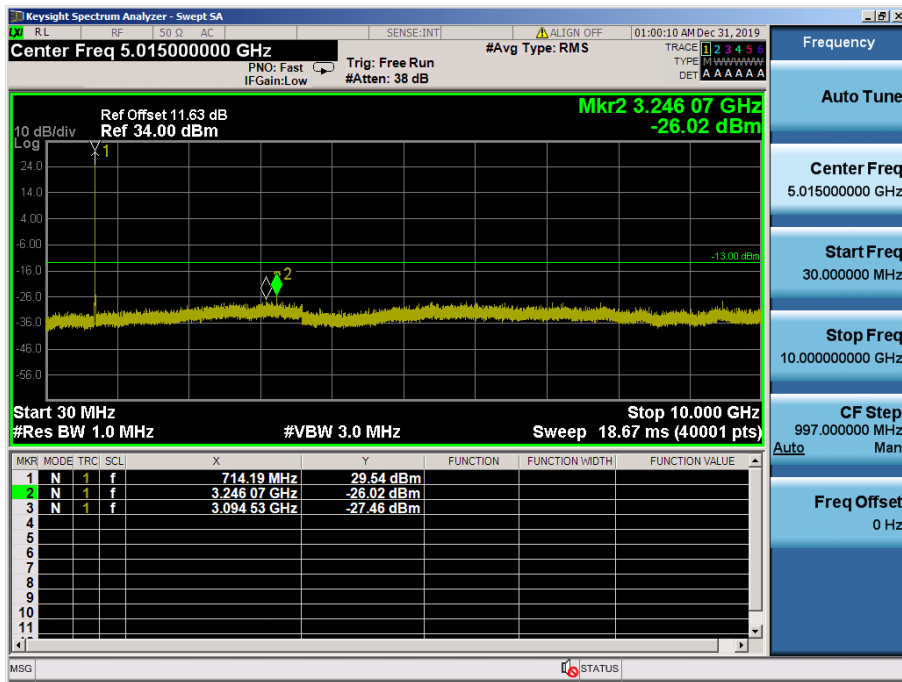

- Lower Extended Band Edge

LTE Band 2 / 1.4MHz / QPSK - RB Size/Offset (3/2)

- Upper Band Edge

LTE Band 2 / 1.4MHz / QPSK - RB Size/Offset (1/5)

- Upper Extended Band Edge

LTE Band 2 / 1.4MHz / QPSK - RB Size/Offset (3/0)

8.4 SPURIOUS AND HARMONICS EMISSIONS(Conducted)

8.4.1 LTE Band 12, 17

LTE Band 12, 17 / 10MHz / 64QAM - RB Size/Offset (1/49) – Low Channel

LTE Band 12, 17 / 10MHz / QPSK - RB Size/Offset (1/0) – High Channel

LTE Band 12, 17 / 5MHz / QPSK - RB Size/Offset (1/0) – Low Channel

LTE Band 12, 17 / 5MHz / 16QAM - RB Size/Offset (25/0) – Mid Channel

LTE Band 12, 17 / 5MHz / 16QAM - RB Size/Offset (12/6) – High Channel

8.4.2 LTE Band 12

LTE Band 12 / 3MHz / QPSK - RB Size/Offset (1/7) – Low Channel

LTE Band 12 / 3MHz / 64QAM - RB Size/Offset (8/4) – Mid Channel

LTE Band 12 / 3MHz / QPSK - RB Size/Offset (8/0) – High Channel