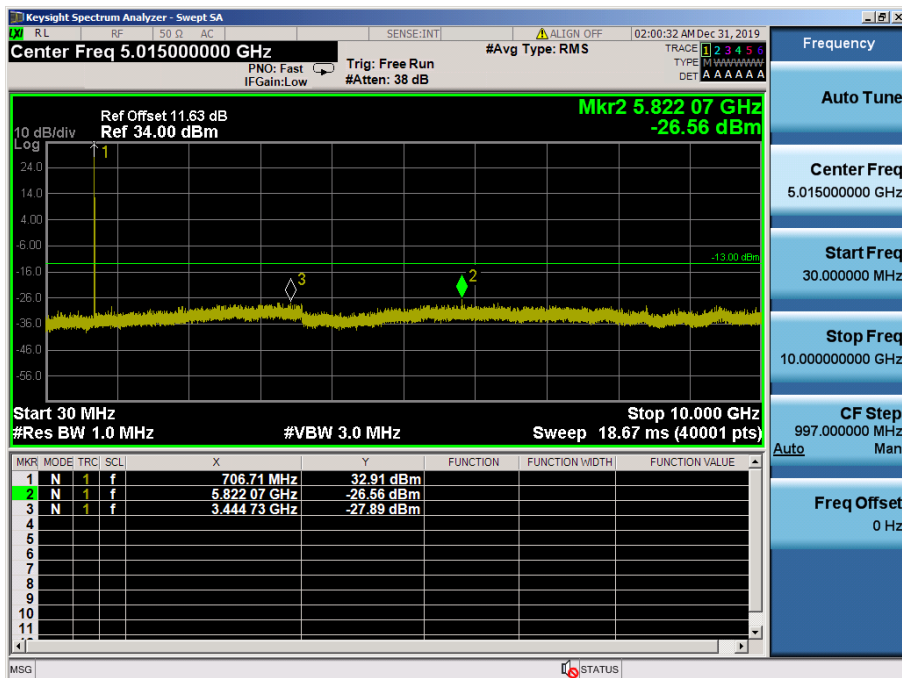

- Upper Band Edge

LTE Band 2 / 3MHz / QPSK - RB Size/Offset (1/14)

- Upper Extended Band Edge

LTE Band 2 / 3MHz / QPSK - RB Size/Offset (8/4)

- Lower Band Edge

LTE Band 2 / 1.4MHz / 16QAM - RB Size/Offset (1/0)

- Lower Extended Band Edge

LTE Band 2 / 1.4MHz / QPSK - RB Size/Offset (3/2)

- Upper Band Edge

LTE Band 2 / 1.4MHz / QPSK - RB Size/Offset (1/5)

- Upper Extended Band Edge

LTE Band 2 / 1.4MHz / QPSK - RB Size/Offset (3/0)

8.4 SPURIOUS AND HARMONICS EMISSIONS(Conducted)

8.4.1 LTE Band 12, 17

LTE Band 12, 17 / 10MHz / 64QAM - RB Size/Offset (1/49) – Low Channel

LTE Band 12, 17 / 10MHz / QPSK - RB Size/Offset (1/0) – High Channel