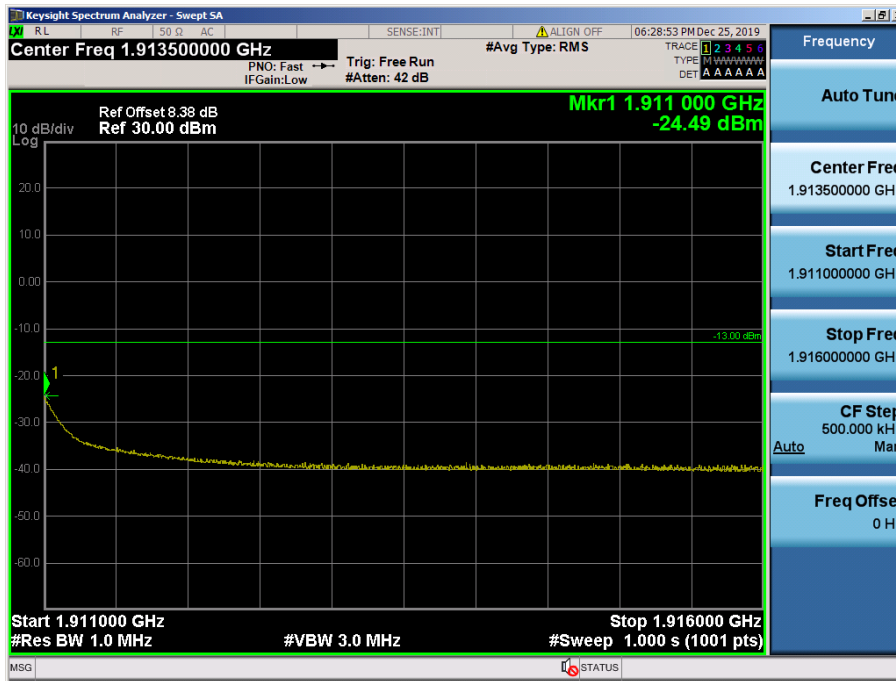

- Upper Band Edge

LTE Band 2 / 3MHz / QPSK - RB Size/Offset (1/14)

- Upper Extended Band Edge

LTE Band 2 / 3MHz / QPSK - RB Size/Offset (8/4)

- Lower Band Edge

LTE Band 2 / 1.4MHz / 16QAM - RB Size/Offset (1/0)

- Lower Extended Band Edge

LTE Band 2 / 1.4MHz / QPSK - RB Size/Offset (3/2)

- Upper Band Edge

LTE Band 2 / 1.4MHz / QPSK - RB Size/Offset (1/5)

- Upper Extended Band Edge

LTE Band 2 / 1.4MHz / QPSK - RB Size/Offset (3/0)

8.4 SPURIOUS AND HARMONICS EMISSIONS(Conducted)

8.4.1 LTE Band 12, 17

LTE Band 12, 17 / 10MHz / 64QAM - RB Size/Offset (1/49) – Low Channel

LTE Band 12, 17 / 10MHz / QPSK - RB Size/Offset (1/0) – High Channel