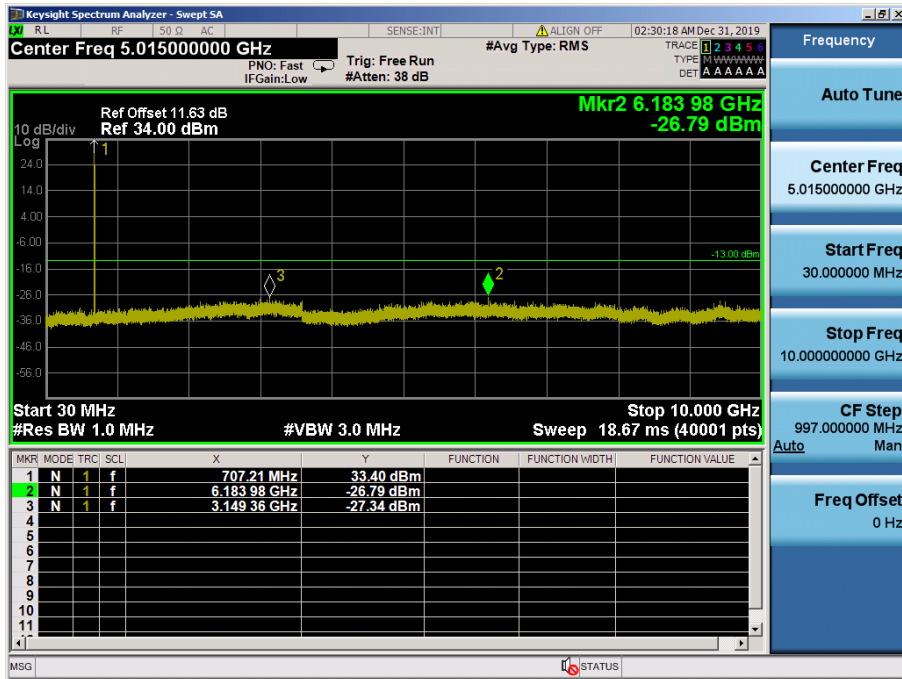

LTE Band 12, 17 / 5MHz / QPSK - RB Size/Offset (1/0) – Low Channel

LTE Band 12, 17 / 5MHz / 16QAM - RB Size/Offset (25/0) – Mid Channel

LTE Band 12, 17 / 5MHz / 16QAM - RB Size/Offset (12/6) – High Channel

8.4.2 LTE Band 12

LTE Band 12 / 3MHz / QPSK - RB Size/Offset (1/7) – Low Channel

LTE Band 12 / 3MHz / 64QAM - RB Size/Offset (8/4) – Mid Channel

LTE Band 12 / 3MHz / QPSK - RB Size/Offset (8/0) – High Channel

LTE Band 12 / 1.4MHz / QPSK - RB Size/Offset (6/0) – Low Channel

LTE Band 12 / 1.4MHz / 16QAM - RB Size/Offset (1/0) – Mid Channel

LTE Band 12 / 1.4MHz / 16QAM - RB Size/Offset (3/0) – High Channel

8.4.3 LTE Band 5