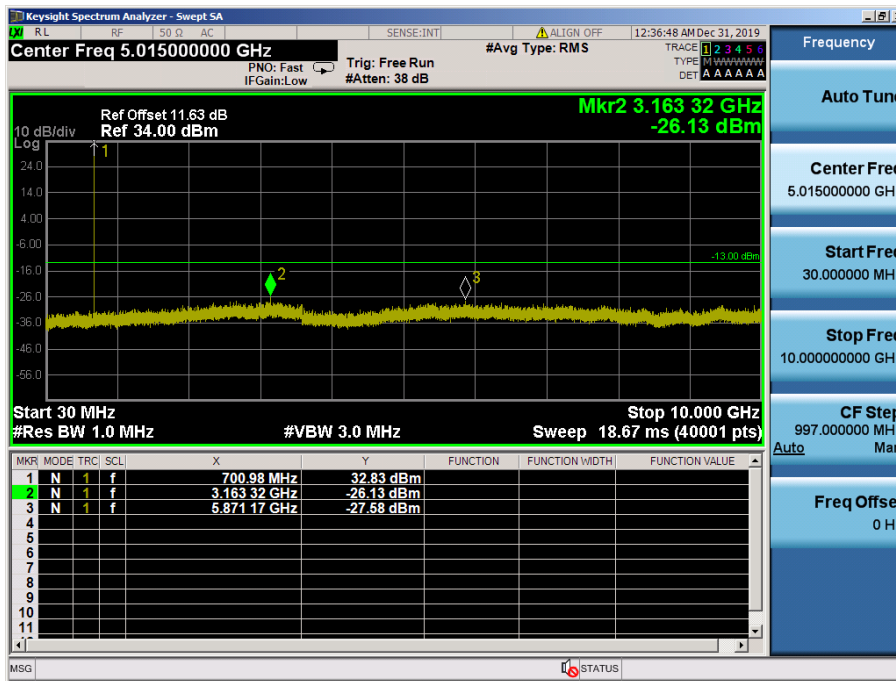

8.4 SPURIOUS AND HARMONICS EMISSIONS(Conducted)

8.4.1 LTE Band 12, 17

LTE Band 12, 17 / 10MHz / 64QAM - RB Size/Offset (1/49) – Low Channel

LTE Band 12, 17 / 10MHz / QPSK - RB Size/Offset (1/0) – High Channel

LTE Band 12, 17 / 5MHz / QPSK - RB Size/Offset (1/0) – Low Channel

LTE Band 12, 17 / 5MHz / 16QAM - RB Size/Offset (25/0) – Mid Channel

LTE Band 12, 17 / 5MHz / 16QAM - RB Size/Offset (12/6) – High Channel

8.4.2 LTE Band 12

LTE Band 12 / 3MHz / QPSK - RB Size/Offset (1/7) – Low Channel

LTE Band 12 / 3MHz / 64QAM - RB Size/Offset (8/4) – Mid Channel

LTE Band 12 / 3MHz / QPSK - RB Size/Offset (8/0) – High Channel