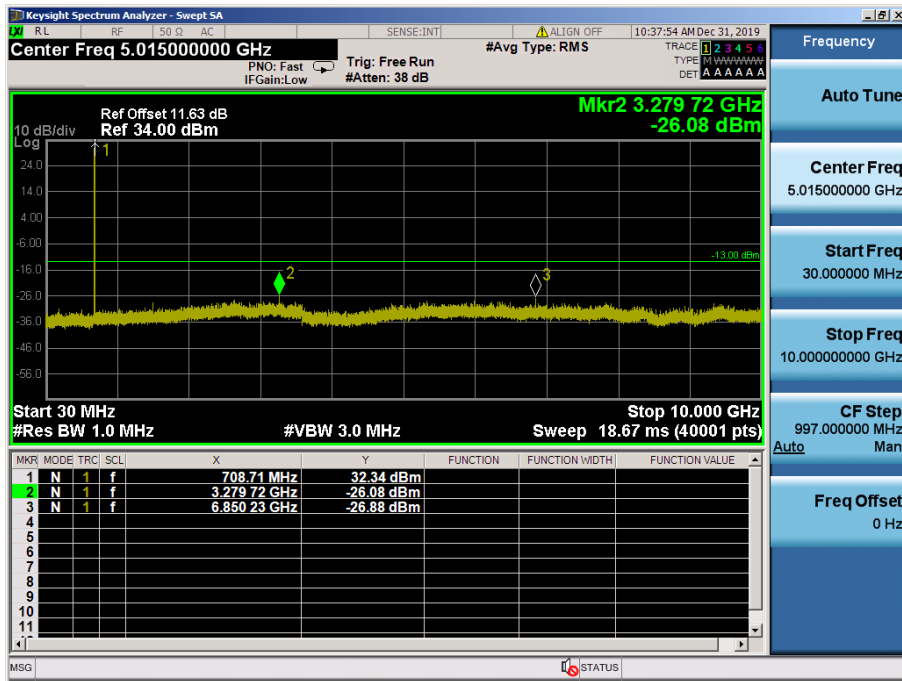

- Upper Band Edge

LTE Band 2 / 3MHz / QPSK - RB Size/Offset (1/14)

- Upper Extended Band Edge

LTE Band 2 / 3MHz / QPSK - RB Size/Offset (8/4)

- Lower Band Edge

LTE Band 2 / 1.4MHz / 16QAM - RB Size/Offset (1/0)

- Lower Extended Band Edge

LTE Band 2 / 1.4MHz / QPSK - RB Size/Offset (3/2)

- Upper Band Edge

LTE Band 2 / 1.4MHz / QPSK - RB Size/Offset (1/5)

- Upper Extended Band Edge

LTE Band 2 / 1.4MHz / QPSK - RB Size/Offset (3/0)

8.4 SPURIOUS AND HARMONICS EMISSIONS(Conducted)

8.4.1 LTE Band 12, 17

LTE Band 12, 17 / 10MHz / 64QAM - RB Size/Offset (1/49) – Low Channel

LTE Band 12, 17 / 10MHz / QPSK - RB Size/Offset (1/0) – High Channel