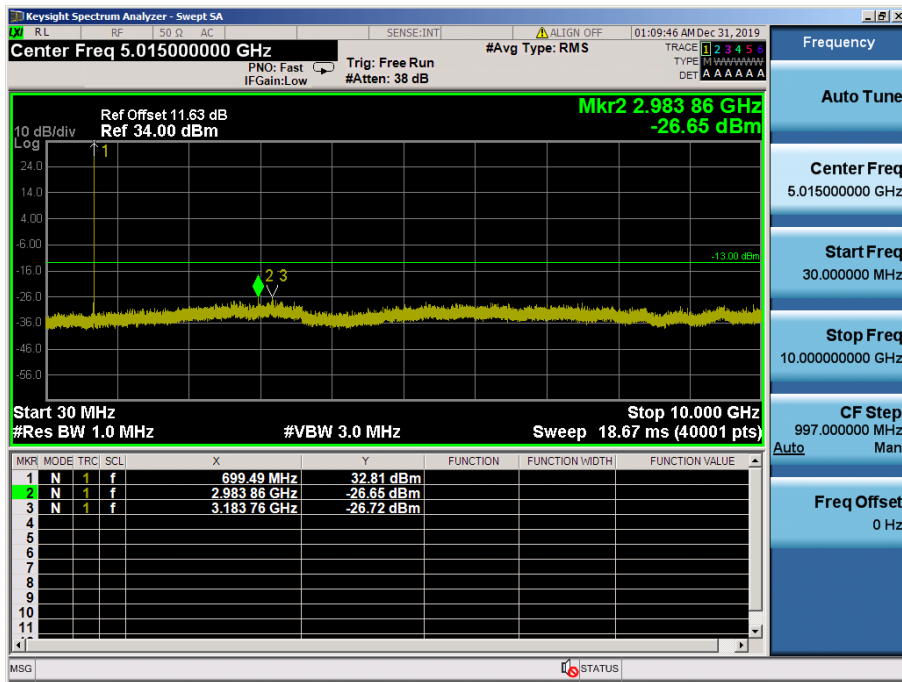

- Lower Extended Band Edge

LTE Band 2 / 1.4MHz / QPSK - RB Size/Offset (3/2)

- Upper Band Edge

LTE Band 2 / 1.4MHz / QPSK - RB Size/Offset (1/5)

- Upper Extended Band Edge

LTE Band 2 / 1.4MHz / QPSK - RB Size/Offset (3/0)

8.4 SPURIOUS AND HARMONICS EMISSIONS(Conducted)

8.4.1 LTE Band 12, 17

LTE Band 12, 17 / 10MHz / 64QAM - RB Size/Offset (1/49) – Low Channel

LTE Band 12, 17 / 10MHz / QPSK - RB Size/Offset (1/0) – High Channel

LTE Band 12, 17 / 5MHz / QPSK - RB Size/Offset (1/0) – Low Channel

LTE Band 12, 17 / 5MHz / 16QAM - RB Size/Offset (25/0) – Mid Channel

LTE Band 12, 17 / 5MHz / 16QAM - RB Size/Offset (12/6) – High Channel