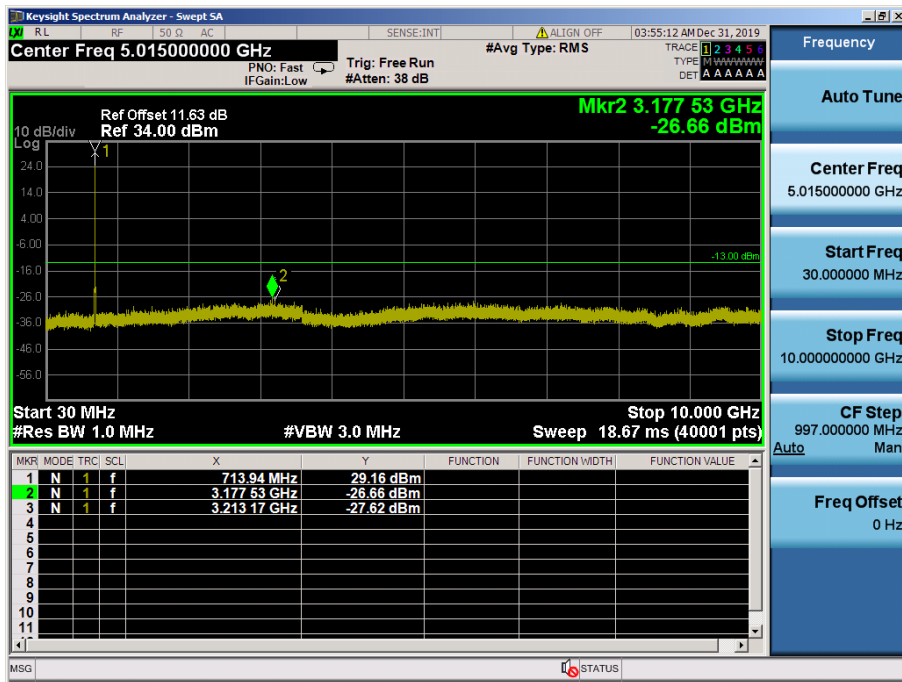

- Lower Extended Band Edge

LTE Band 2 / 1.4MHz / QPSK - RB Size/Offset (3/2)

- Upper Band Edge

LTE Band 2 / 1.4MHz / QPSK - RB Size/Offset (1/5)

- Upper Extended Band Edge

LTE Band 2 / 1.4MHz / QPSK - RB Size/Offset (3/0)

8.4 SPURIOUS AND HARMONICS EMISSIONS(Conducted)

8.4.1 LTE Band 12, 17

LTE Band 12, 17 / 10MHz / 64QAM - RB Size/Offset (1/49) – Low Channel

LTE Band 12, 17 / 10MHz / QPSK - RB Size/Offset (1/0) – High Channel

LTE Band 12, 17 / 5MHz / QPSK - RB Size/Offset (1/0) – Low Channel

LTE Band 12, 17 / 5MHz / 16QAM - RB Size/Offset (25/0) – Mid Channel

LTE Band 12, 17 / 5MHz / 16QAM - RB Size/Offset (12/6) – High Channel