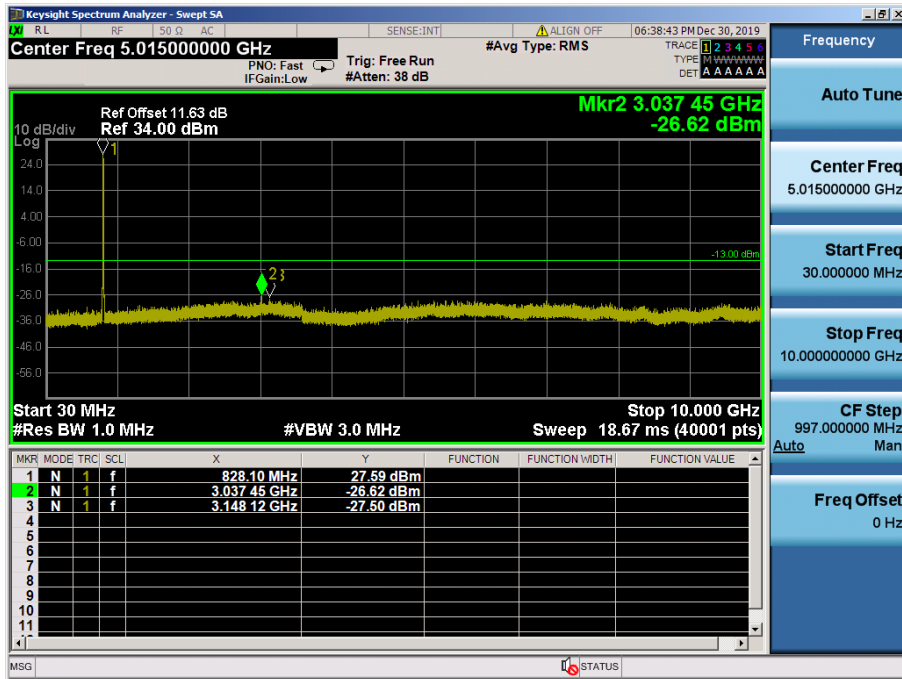

8.4.2 LTE Band 12

LTE Band 12 / 3MHz / QPSK - RB Size/Offset (1/7) – Low Channel

LTE Band 12 / 3MHz / 64QAM - RB Size/Offset (8/4) – Mid Channel

LTE Band 12 / 3MHz / QPSK - RB Size/Offset (8/0) – High Channel

LTE Band 12 / 1.4MHz / QPSK - RB Size/Offset (6/0) – Low Channel

LTE Band 12 / 1.4MHz / 16QAM - RB Size/Offset (1/0) – Mid Channel

LTE Band 12 / 1.4MHz / 16QAM - RB Size/Offset (3/0) – High Channel

8.4.3 LTE Band 5

LTE Band 5 / 10MHz / QPSK - RB Size/Offset (25/12) – Low Channel

LTE Band 5 / 10MHz / 16QAM - RB Size/Offset (25/25) – Mid Channel