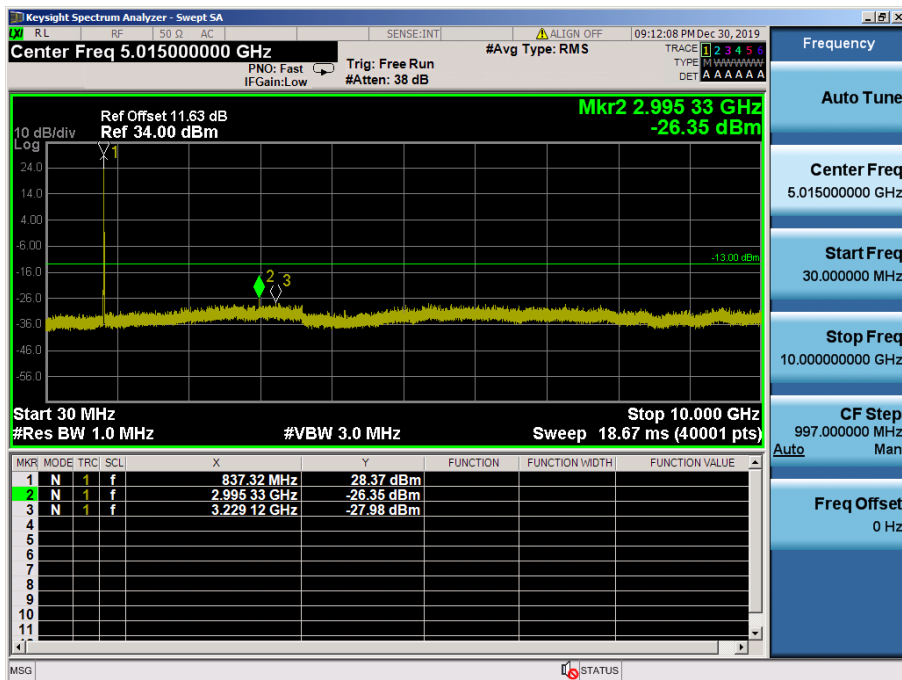

8.4.2 LTE Band 12

LTE Band 12 / 3MHz / QPSK - RB Size/Offset (1/7) – Low Channel

LTE Band 12 / 3MHz / 64QAM - RB Size/Offset (8/4) – Mid Channel

LTE Band 12 / 3MHz / QPSK - RB Size/Offset (8/0) – High Channel

LTE Band 12 / 1.4MHz / QPSK - RB Size/Offset (6/0) – Low Channel

LTE Band 12 / 1.4MHz / 16QAM - RB Size/Offset (1/0) – Mid Channel

LTE Band 12 / 1.4MHz / 16QAM - RB Size/Offset (3/0) – High Channel

8.4.3 LTE Band 5

LTE Band 5 / 10MHz / QPSK - RB Size/Offset (25/12) – Low Channel

LTE Band 5 / 10MHz / 16QAM - RB Size/Offset (25/25) – Mid Channel