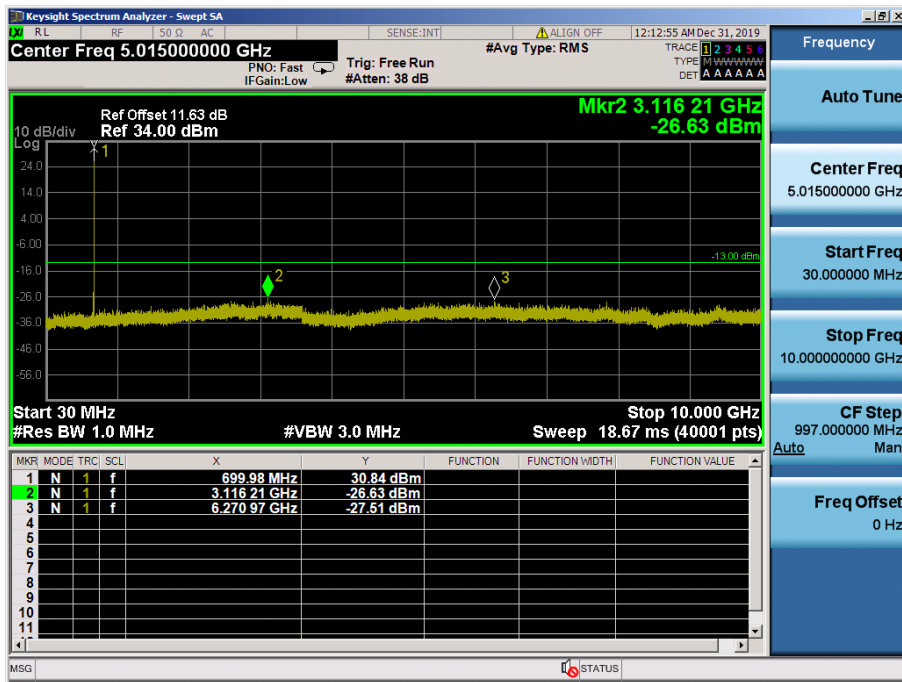

LTE Band 12, 17 / 5MHz / QPSK - RB Size/Offset (1/0) – Low Channel

LTE Band 12, 17 / 5MHz / 16QAM - RB Size/Offset (25/0) – Mid Channel

LTE Band 12, 17 / 5MHz / 16QAM - RB Size/Offset (12/6) – High Channel

8.4.2 LTE Band 12

LTE Band 12 / 3MHz / QPSK - RB Size/Offset (1/7) – Low Channel

LTE Band 12 / 3MHz / 64QAM - RB Size/Offset (8/4) – Mid Channel

LTE Band 12 / 3MHz / QPSK - RB Size/Offset (8/0) – High Channel

LTE Band 12 / 1.4MHz / QPSK - RB Size/Offset (6/0) – Low Channel

LTE Band 12 / 1.4MHz / 16QAM - RB Size/Offset (1/0) – Mid Channel

LTE Band 12 / 1.4MHz / 16QAM - RB Size/Offset (3/0) – High Channel

8.4.3 LTE Band 5