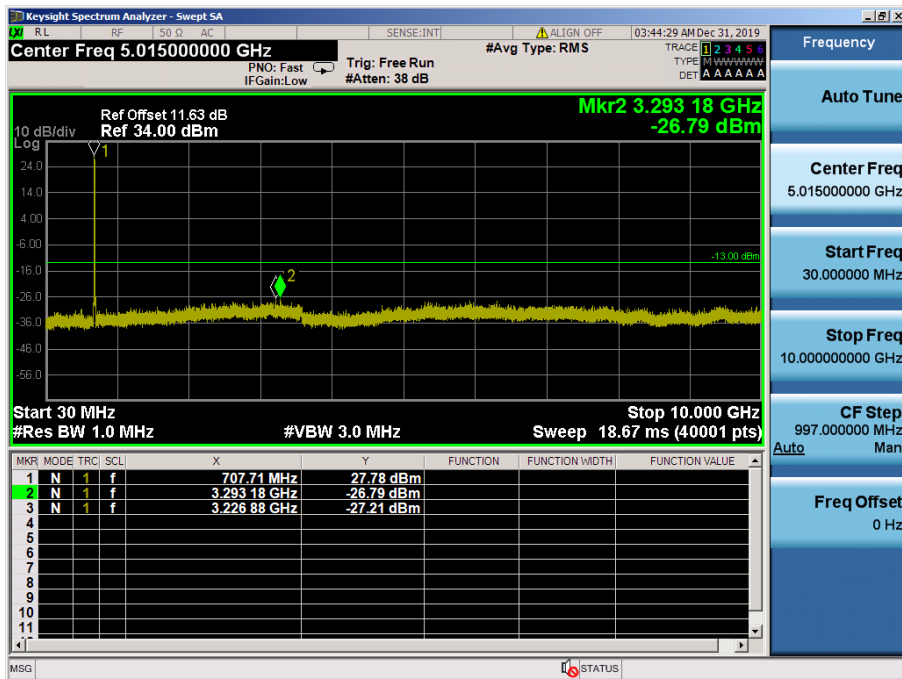

- Upper Band Edge

LTE Band 2 / 3MHz / QPSK - RB Size/Offset (1/14)

- Upper Extended Band Edge

LTE Band 2 / 3MHz / QPSK - RB Size/Offset (8/4)

- Lower Band Edge

LTE Band 2 / 1.4MHz / 16QAM - RB Size/Offset (1/0)

- Lower Extended Band Edge

LTE Band 2 / 1.4MHz / QPSK - RB Size/Offset (3/2)

- Upper Band Edge

LTE Band 2 / 1.4MHz / QPSK - RB Size/Offset (1/5)

- Upper Extended Band Edge

LTE Band 2 / 1.4MHz / QPSK - RB Size/Offset (3/0)

8.4 SPURIOUS AND HARMONICS EMISSIONS(Conducted)

8.4.1 LTE Band 12, 17

LTE Band 12, 17 / 10MHz / 64QAM - RB Size/Offset (1/49) – Low Channel

LTE Band 12, 17 / 10MHz / QPSK - RB Size/Offset (1/0) – High Channel

LTE Band 12, 17 / 5MHz / QPSK - RB Size/Offset (1/0) – Low Channel

LTE Band 12, 17 / 5MHz / 16QAM - RB Size/Offset (25/0) – Mid Channel

LTE Band 12, 17 / 5MHz / 16QAM - RB Size/Offset (12/6) – High Channel