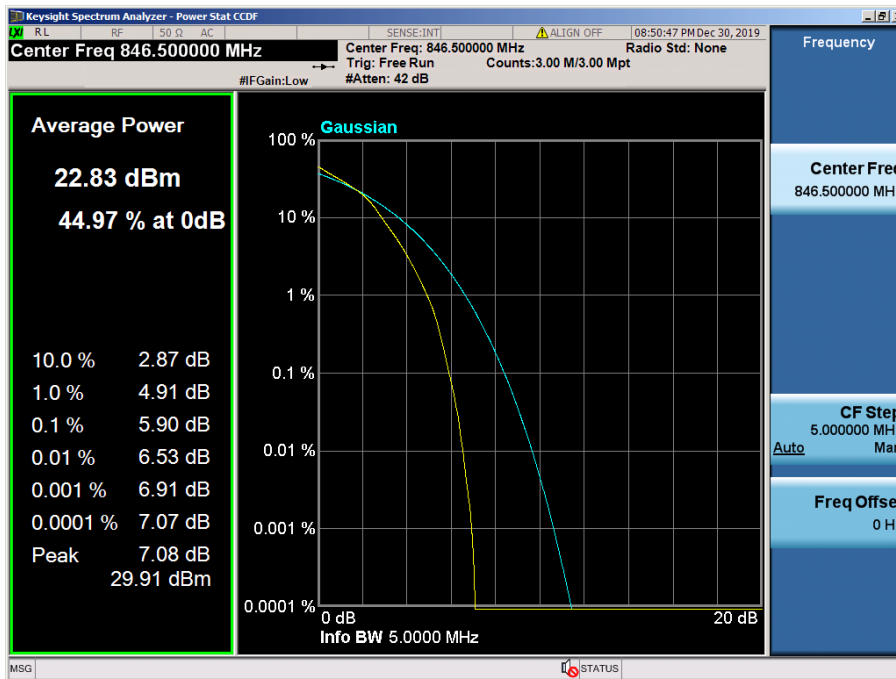

8.2.3 LTE Band 5

LTE Band 5 / 10 MHz / QPSK - RB Size 50

LTE Band 5 / 10 MHz / 16QAM - RB Size 50

LTE Band 5 / 10 MHz / 64QAM - RB Size 50

LTE Band 5 / 5 MHz / QPSK - RB Size 25

LTE Band 5 / 5 MHz / 16QAM - RB Size 25