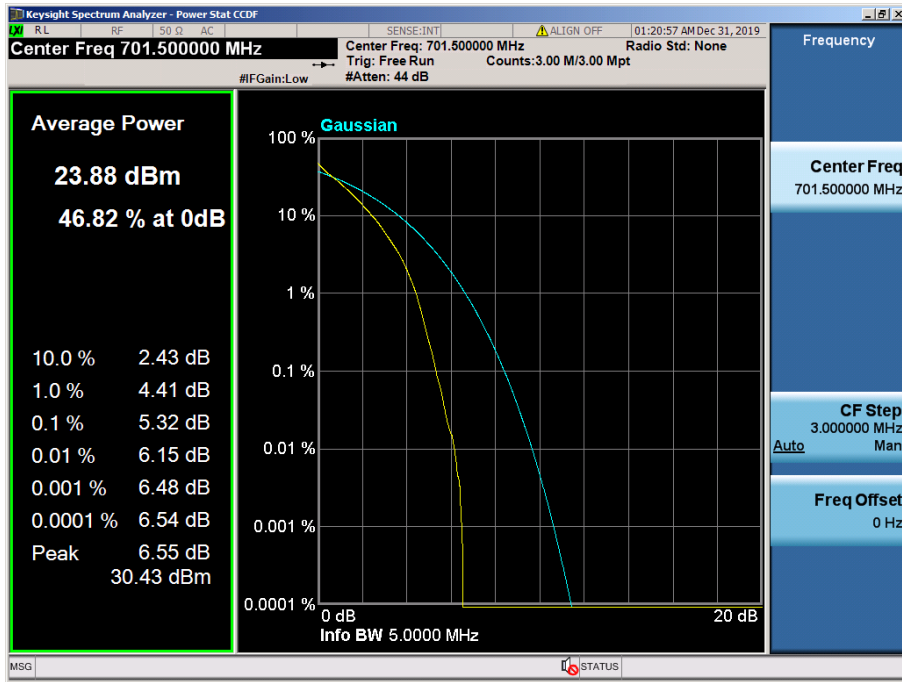

LTE Band 12, 17 / 10 MHz / 64QAM - RB Size 50

LTE Band 12, 17 / 5 MHz / QPSK - RB Size 25

LTE Band 12, 17 / 5 MHz / 16QAM - RB Size 25

LTE Band 12, 17 / 5 MHz / 64QAM - RB Size 25

8.2.2 LTE Band 12

LTE Band 12 / 3 MHz / QPSK - RB Size 15

LTE Band 12 / 3 MHz / 16QAM - RB Size 15

LTE Band 12 / 3 MHz / 64QAM - RB Size 15

LTE Band 12 / 1.4 MHz / QPSK - RB Size 6

LTE Band 12 / 1.4 MHz / 16QAM - RB Size 6

LTE Band 12 / 1.4 MHz / 64QAM - RB Size 6