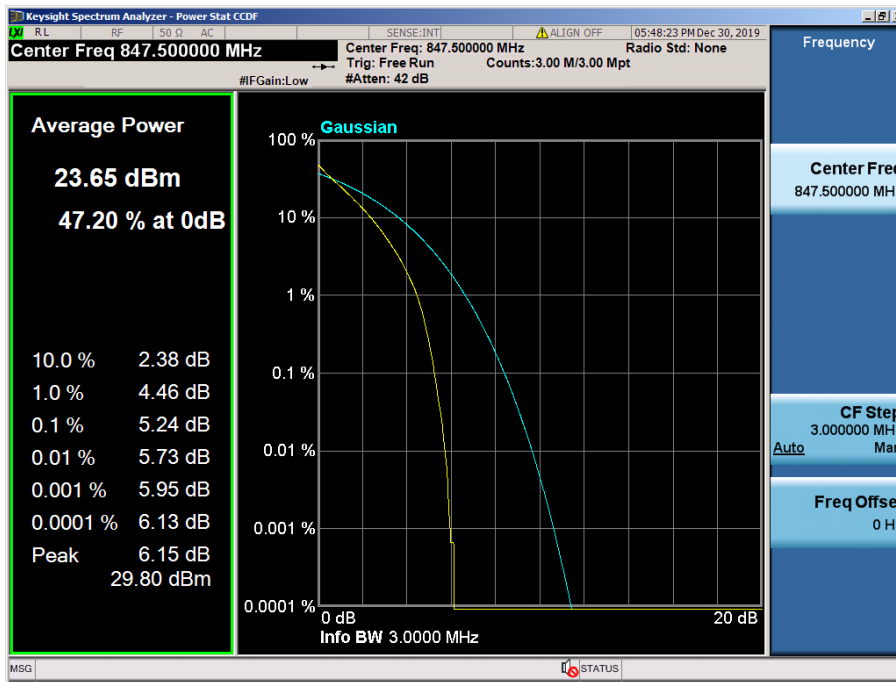

LTE Band 5 / 3 MHz / QPSK - RB Size 15