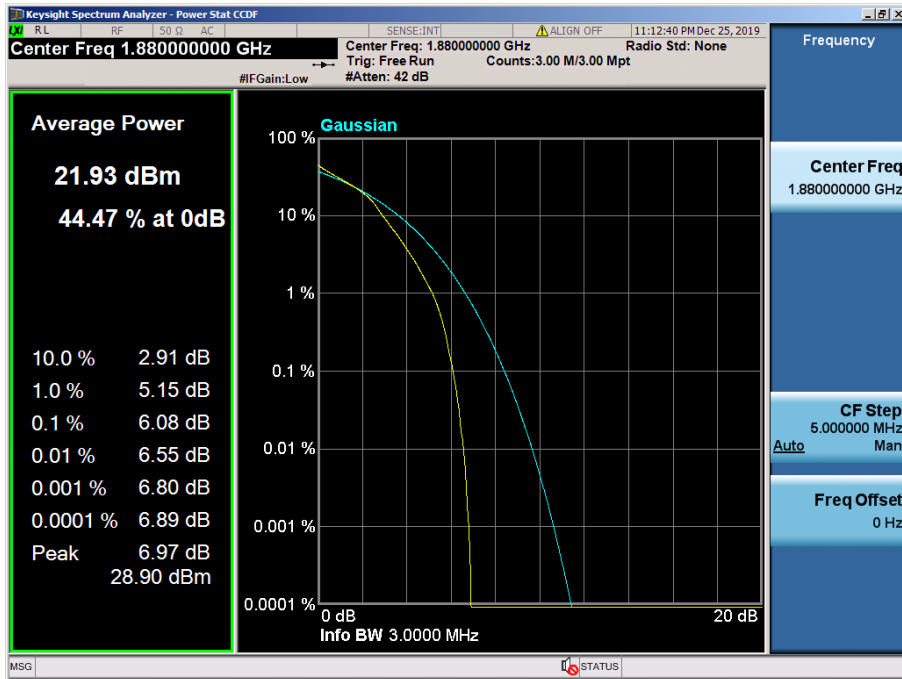

LTE Band 2 / 5 MHz / QPSK - RB Size 25

LTE Band 2 / 5 MHz / 16QAM - RB Size 25

LTE Band 2 / 5 MHz / 64QAM - RB Size 25

LTE Band 2 / 3 MHz / QPSK - RB Size 15

LTE Band 2 / 3 MHz / 16QAM - RB Size 15

LTE Band 2 / 3 MHz / 64QAM - RB Size 15

LTE Band 2 / 1.4 MHz / QPSK - RB Size 6

LTE Band 2 / 1.4 MHz / 16QAM - RB Size 6

LTE Band 2 / 1.4 MHz / 64QAM - RB Size 6

8.3 BAND EDGE EMISSIONS(Conducted)

8.3.1 LTE Band 12, 17

- Lower Band Edge

LTE Band 12, 17 / 10MHz / QPSK - RB Size/Offset (50/0)