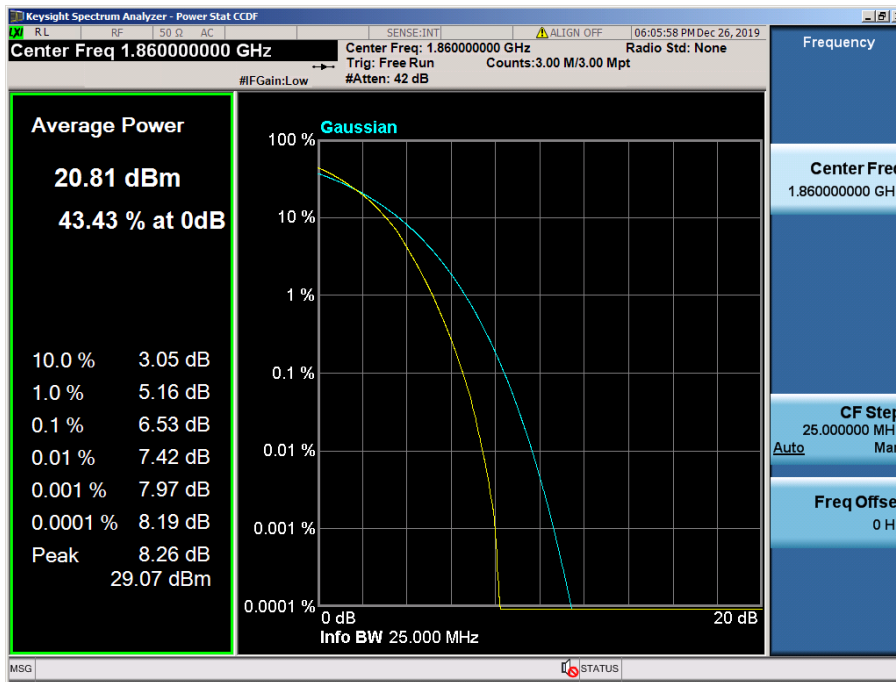

LTE Band 4 / 1.4 MHz / 16QAM - RB Size 6

LTE Band 4 / 1.4 MHz / 64QAM - RB Size 6

8.2.5 LTE Band 2

LTE Band 2 / 20 MHz / QPSK - RB Size 100

LTE Band 2 / 20 MHz / 16QAM - RB Size 100

LTE Band 2 / 20 MHz / 64QAM - RB Size 100