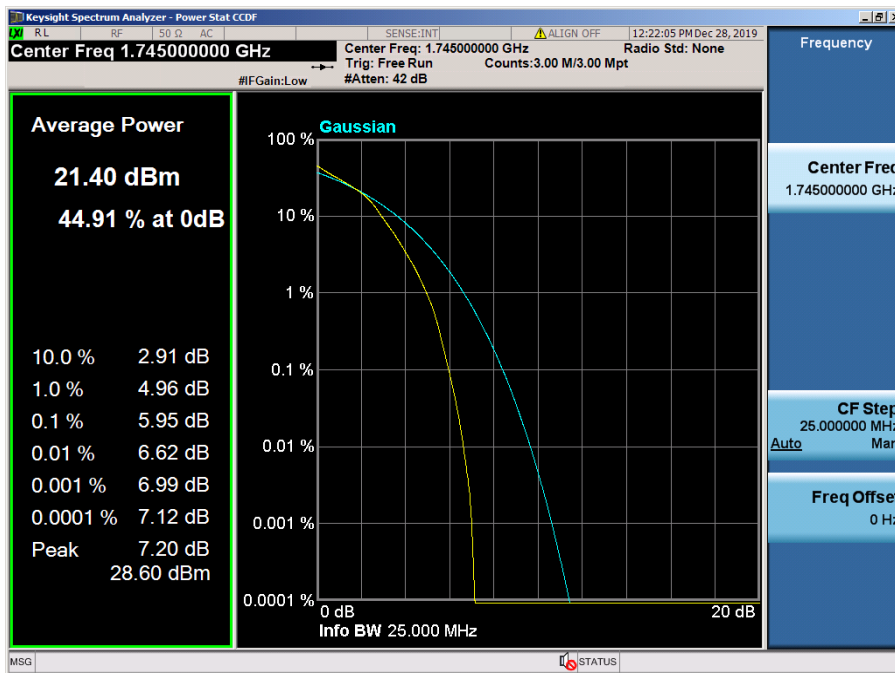

8.2.3 LTE Band 5

LTE Band 5 / 10 MHz / QPSK - RB Size 50

LTE Band 5 / 10 MHz / 16QAM - RB Size 50

LTE Band 5 / 10 MHz / 64QAM - RB Size 50

LTE Band 5 / 5 MHz / QPSK - RB Size 25

LTE Band 5 / 5 MHz / 16QAM - RB Size 25

LTE Band 5 / 5 MHz / 64QAM - RB Size 25

LTE Band 5 / 3 MHz / QPSK - RB Size 15

LTE Band 5 / 3 MHz / 16QAM - RB Size 15

LTE Band 5 / 3 MHz / 64QAM - RB Size 15

LTE Band 5 / 1.4 MHz / QPSK - RB Size 6

LTE Band 5 / 1.4 MHz / 16QAM - RB Size 6

LTE Band 5 / 1.4 MHz / 64QAM - RB Size 6

8.2.4 LTE Band 4

LTE Band 4 / 20 MHz / QPSK - RB Size 100

LTE Band 4 / 20 MHz / 16QAM - RB Size 100

LTE Band 4 / 20 MHz / 64QAM - RB Size 100

LTE Band 4 / 15 MHz / QPSK - RB Size 75