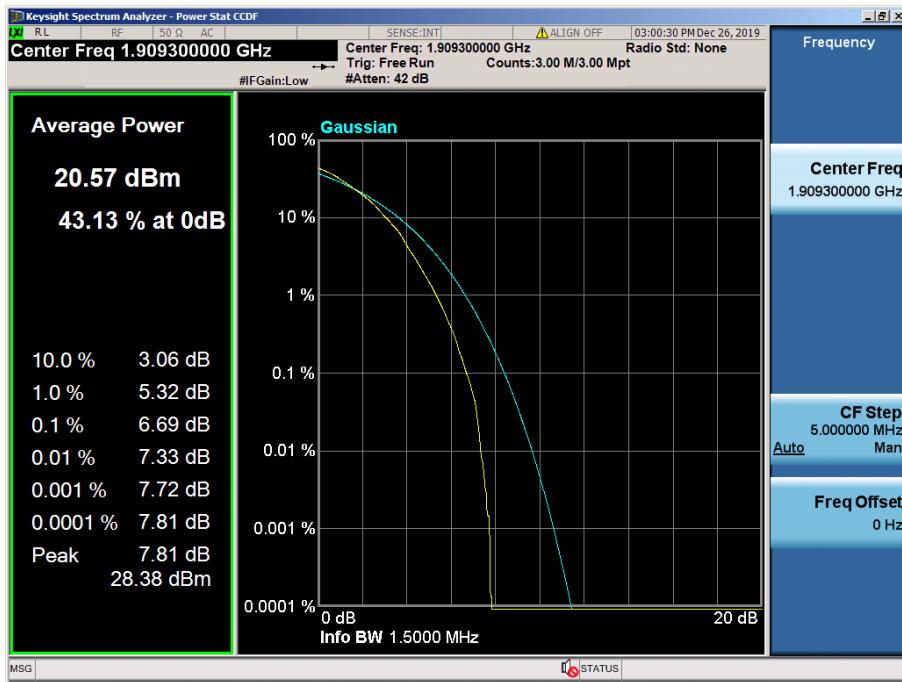

LTE Band 2 / 5 MHz / QPSK - RB Size 25

LTE Band 2 / 5 MHz / 16QAM - RB Size 25

LTE Band 2 / 5 MHz / 64QAM - RB Size 25

LTE Band 2 / 3 MHz / QPSK - RB Size 15

LTE Band 2 / 3 MHz / 16QAM - RB Size 15

LTE Band 2 / 3 MHz / 64QAM - RB Size 15

LTE Band 2 / 1.4 MHz / QPSK - RB Size 6

LTE Band 2 / 1.4 MHz / 16QAM - RB Size 6

LTE Band 2 / 1.4 MHz / 64QAM - RB Size 6

8.3 BAND EDGE EMISSIONS(Conducted)

8.3.1 LTE Band 12, 17

- Lower Band Edge

LTE Band 12, 17 / 10MHz / QPSK - RB Size/Offset (50/0)