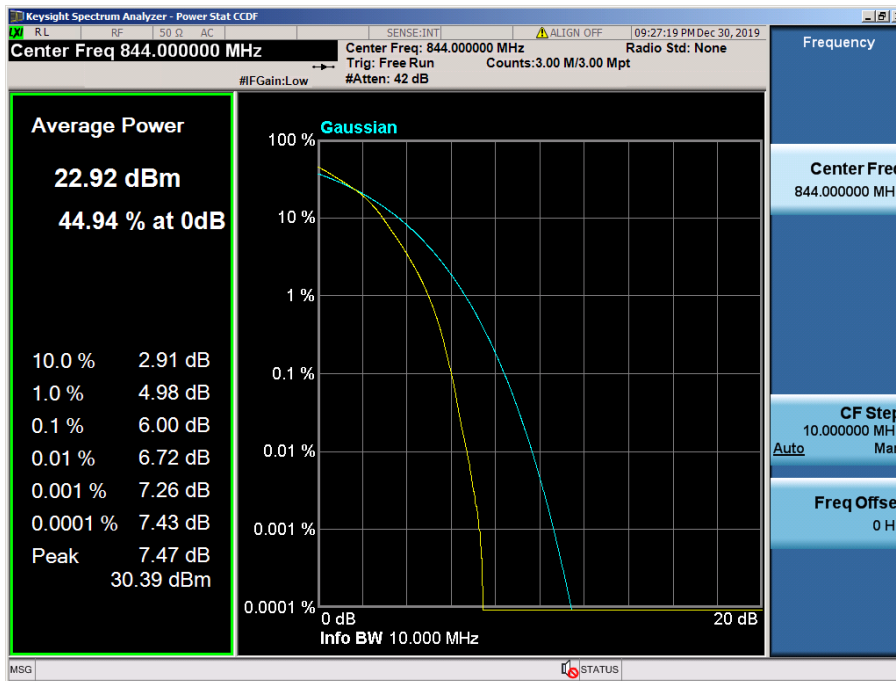

LTE Band 12 / 3 MHz / 16QAM - RB Size 15

LTE Band 12 / 3 MHz / 64QAM - RB Size 15

LTE Band 12 / 1.4 MHz / QPSK - RB Size 6

LTE Band 12 / 1.4 MHz / 16QAM - RB Size 6

LTE Band 12 / 1.4 MHz / 64QAM - RB Size 6

8.2.3 LTE Band 5

LTE Band 5 / 10 MHz / QPSK - RB Size 50

LTE Band 5 / 10 MHz / 16QAM - RB Size 50

LTE Band 5 / 10 MHz / 64QAM - RB Size 50

LTE Band 5 / 5 MHz / QPSK - RB Size 25

LTE Band 5 / 5 MHz / 16QAM - RB Size 25