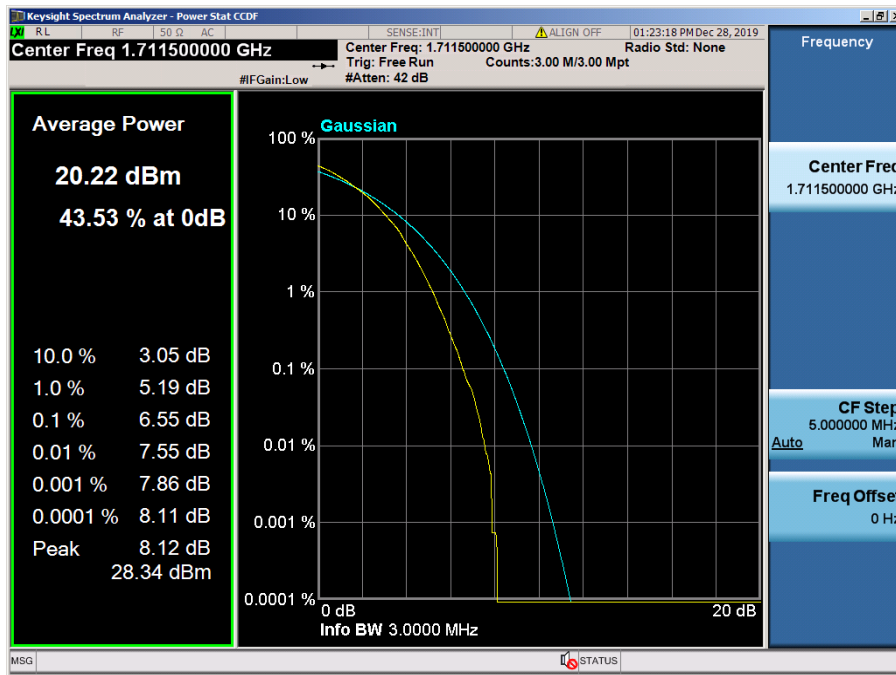

LTE Band 4 / 5 MHz / 16QAM - RB Size 25

LTE Band 4 / 5 MHz / 64QAM - RB Size 25

LTE Band 4 / 3 MHz / QPSK - RB Size 15

LTE Band 4 / 3 MHz / 16QAM - RB Size 15

LTE Band 4 / 3 MHz / 64QAM - RB Size 15

LTE Band 4 / 1.4 MHz / QPSK - RB Size 6

LTE Band 4 / 1.4 MHz / 16QAM - RB Size 6

LTE Band 4 / 1.4 MHz / 64QAM - RB Size 6

8.2.5 LTE Band 2

LTE Band 2 / 20 MHz / QPSK - RB Size 100

LTE Band 2 / 20 MHz / 16QAM - RB Size 100

LTE Band 2 / 20 MHz / 64QAM - RB Size 100