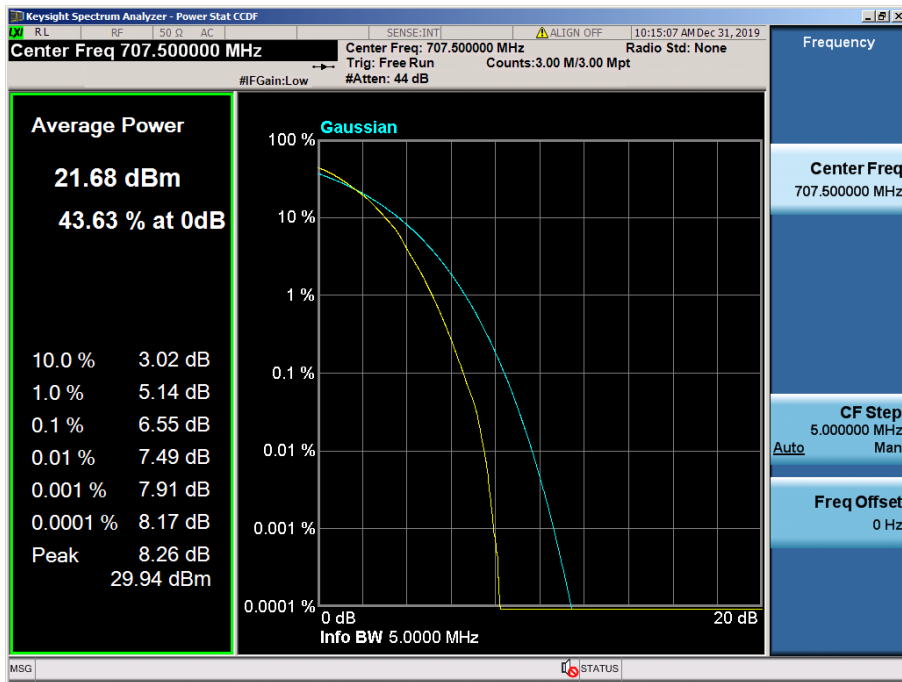

LTE Band 12, 17 / 10 MHz / 64QAM - RB Size 50

LTE Band 12, 17 / 5 MHz / QPSK - RB Size 25

LTE Band 12, 17 / 5 MHz / 16QAM - RB Size 25

LTE Band 12, 17 / 5 MHz / 64QAM - RB Size 25

8.2.2 LTE Band 12

LTE Band 12 / 3 MHz / QPSK - RB Size 15