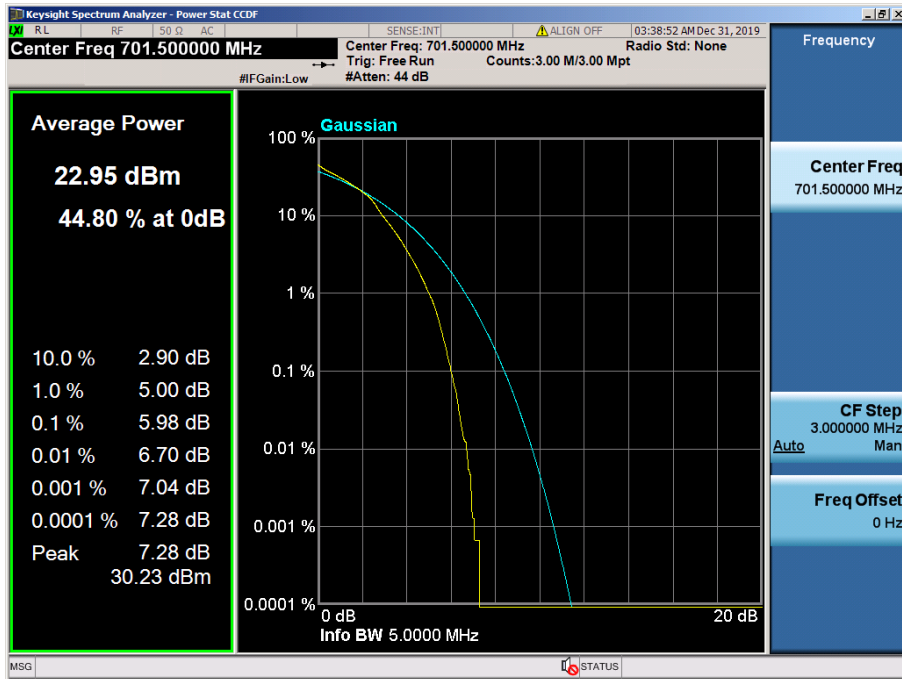

LTE Band 12, 17 / 10 MHz / 64QAM - RB Size 50

LTE Band 12, 17 / 5 MHz / QPSK - RB Size 25

LTE Band 12, 17 / 5 MHz / 16QAM - RB Size 25

LTE Band 12, 17 / 5 MHz / 64QAM - RB Size 25

8.2.2 LTE Band 12

LTE Band 12 / 3 MHz / QPSK - RB Size 15

LTE Band 12 / 3 MHz / 16QAM - RB Size 15

LTE Band 12 / 3 MHz / 64QAM - RB Size 15

LTE Band 12 / 1.4 MHz / QPSK - RB Size 6

LTE Band 12 / 1.4 MHz / 16QAM - RB Size 6

LTE Band 12 / 1.4 MHz / 64QAM - RB Size 6