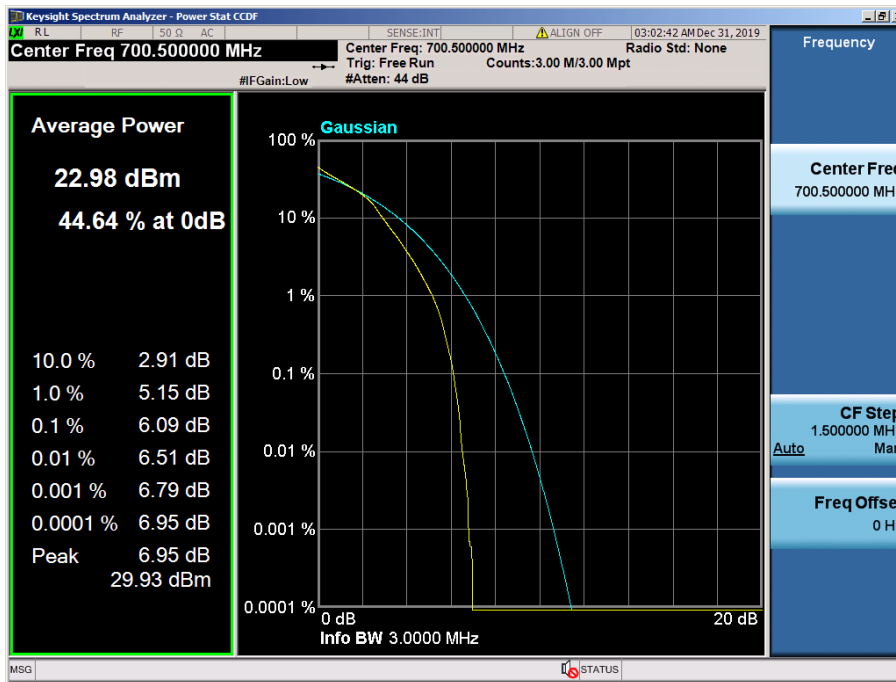

LTE Band 12, 17 / 10 MHz / 64QAM - RB Size 50

LTE Band 12, 17 / 5 MHz / QPSK - RB Size 25

LTE Band 12, 17 / 5 MHz / 16QAM - RB Size 25

LTE Band 12, 17 / 5 MHz / 64QAM - RB Size 25

8.2.2 LTE Band 12

LTE Band 12 / 3 MHz / QPSK - RB Size 15