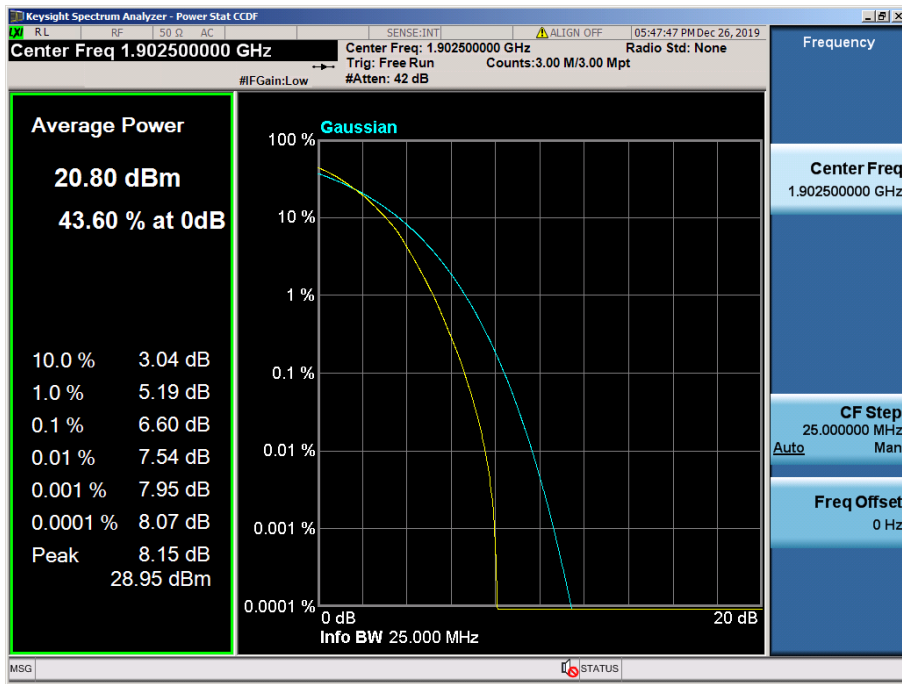

LTE Band 2 / 15 MHz / 64QAM - RB Size 75