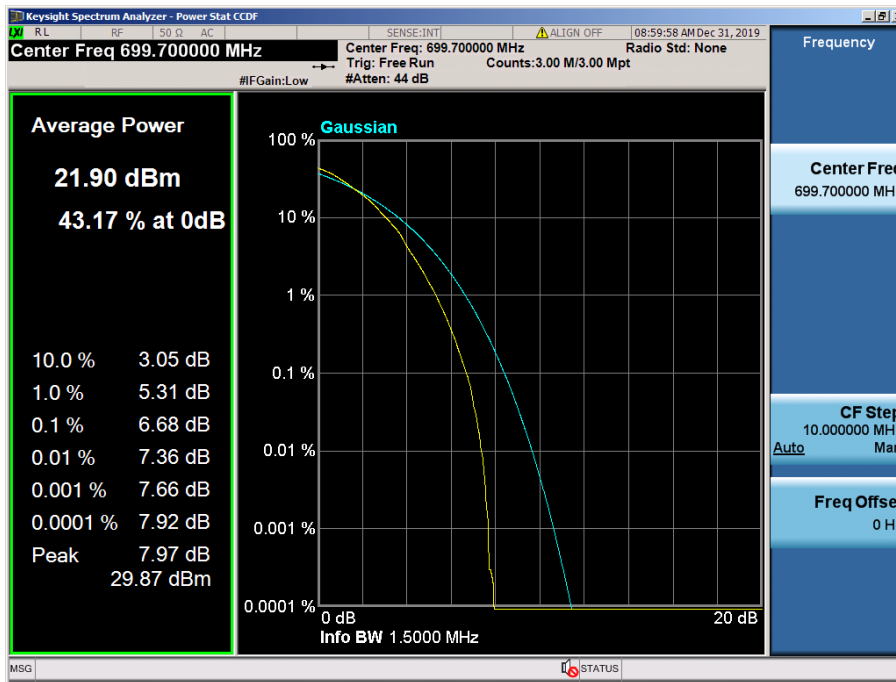

LTE Band 12 / 3 MHz / 16QAM - RB Size 15

LTE Band 12 / 3 MHz / 64QAM - RB Size 15

LTE Band 12 / 1.4 MHz / QPSK - RB Size 6

LTE Band 12 / 1.4 MHz / 16QAM - RB Size 6

LTE Band 12 / 1.4 MHz / 64QAM - RB Size 6

8.2.3 LTE Band 5

LTE Band 5 / 10 MHz / QPSK - RB Size 50

LTE Band 5 / 10 MHz / 16QAM - RB Size 50

LTE Band 5 / 10 MHz / 64QAM - RB Size 50

LTE Band 5 / 5 MHz / QPSK - RB Size 25

LTE Band 5 / 5 MHz / 16QAM - RB Size 25