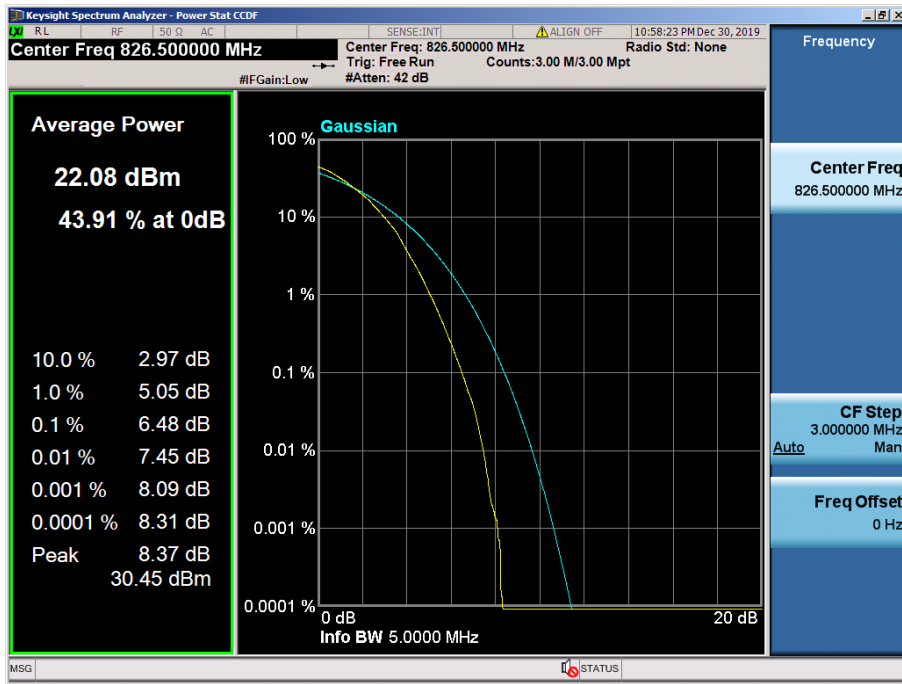

8.2.3 LTE Band 5

LTE Band 5 / 10 MHz / QPSK - RB Size 50

LTE Band 5 / 10 MHz / 16QAM - RB Size 50

LTE Band 5 / 10 MHz / 64QAM - RB Size 50

LTE Band 5 / 5 MHz / QPSK - RB Size 25

LTE Band 5 / 5 MHz / 16QAM - RB Size 25

LTE Band 5 / 5 MHz / 64QAM - RB Size 25

LTE Band 5 / 3 MHz / QPSK - RB Size 15

LTE Band 5 / 3 MHz / 16QAM - RB Size 15

LTE Band 5 / 3 MHz / 64QAM - RB Size 15

LTE Band 5 / 1.4 MHz / QPSK - RB Size 6

LTE Band 5 / 1.4 MHz / 16QAM - RB Size 6