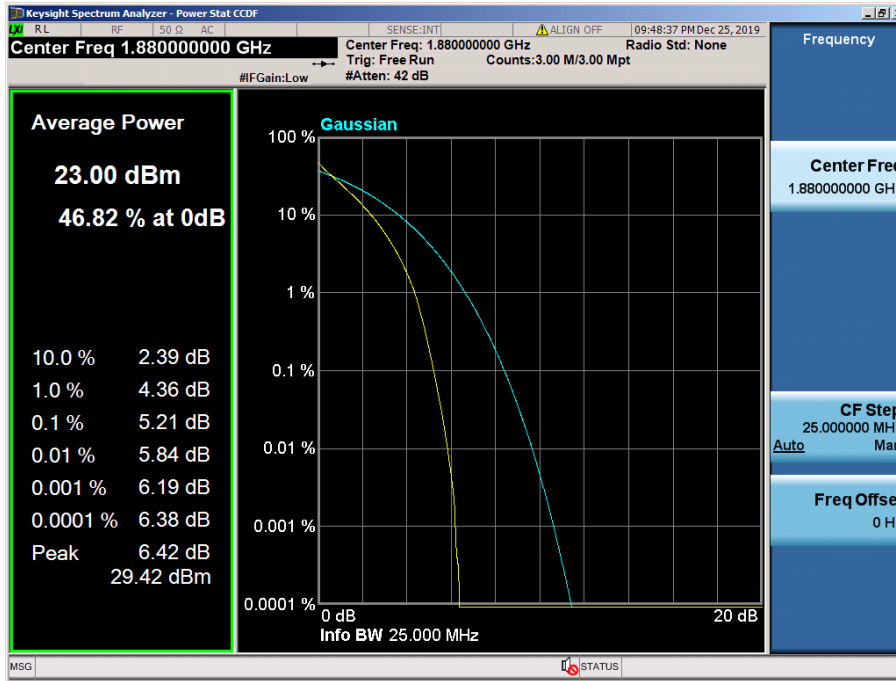

LTE Band 4 / 5 MHz / 16QAM - RB Size 25

LTE Band 4 / 5 MHz / 64QAM - RB Size 25

LTE Band 4 / 3 MHz / QPSK - RB Size 15

LTE Band 4 / 3 MHz / 16QAM - RB Size 15

LTE Band 4 / 3 MHz / 64QAM - RB Size 15

LTE Band 4 / 1.4 MHz / QPSK - RB Size 6

LTE Band 4 / 1.4 MHz / 16QAM - RB Size 6

LTE Band 4 / 1.4 MHz / 64QAM - RB Size 6

8.2.5 LTE Band 2

LTE Band 2 / 20 MHz / QPSK - RB Size 100

LTE Band 2 / 20 MHz / 16QAM - RB Size 100

LTE Band 2 / 20 MHz / 64QAM - RB Size 100