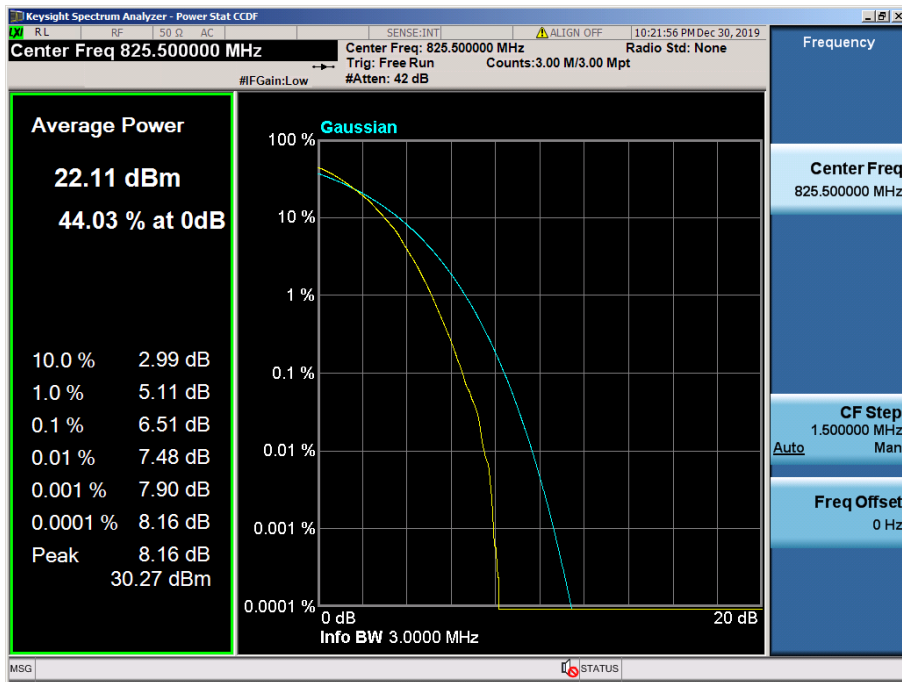

LTE Band 5 / 3 MHz / 64QAM - RB Size 15