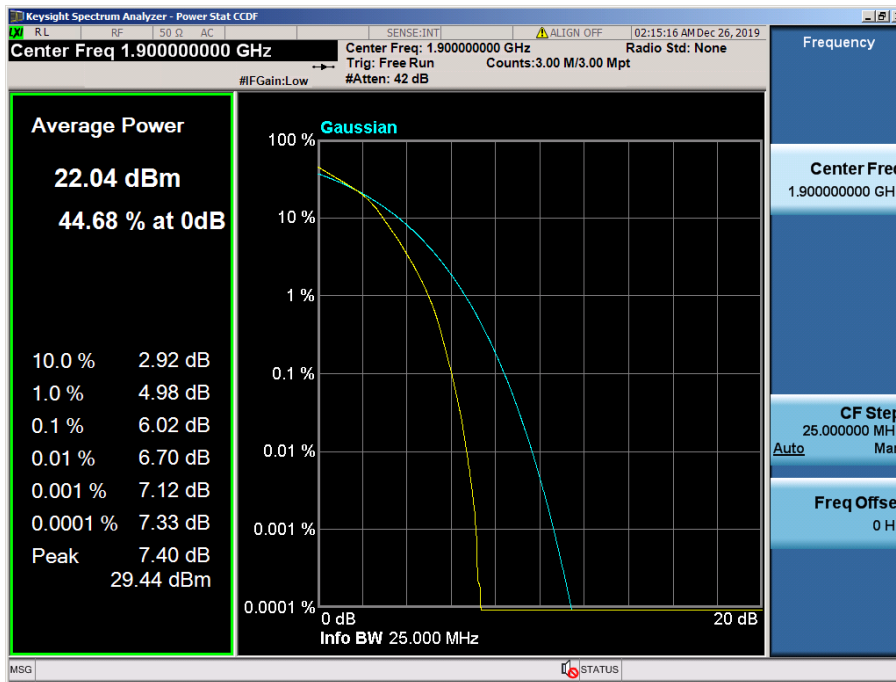

LTE Band 4 / 1.4 MHz / 16QAM - RB Size 6

LTE Band 4 / 1.4 MHz / 64QAM - RB Size 6

8.2.5 LTE Band 2

LTE Band 2 / 20 MHz / QPSK - RB Size 100

LTE Band 2 / 20 MHz / 16QAM - RB Size 100

LTE Band 2 / 20 MHz / 64QAM - RB Size 100