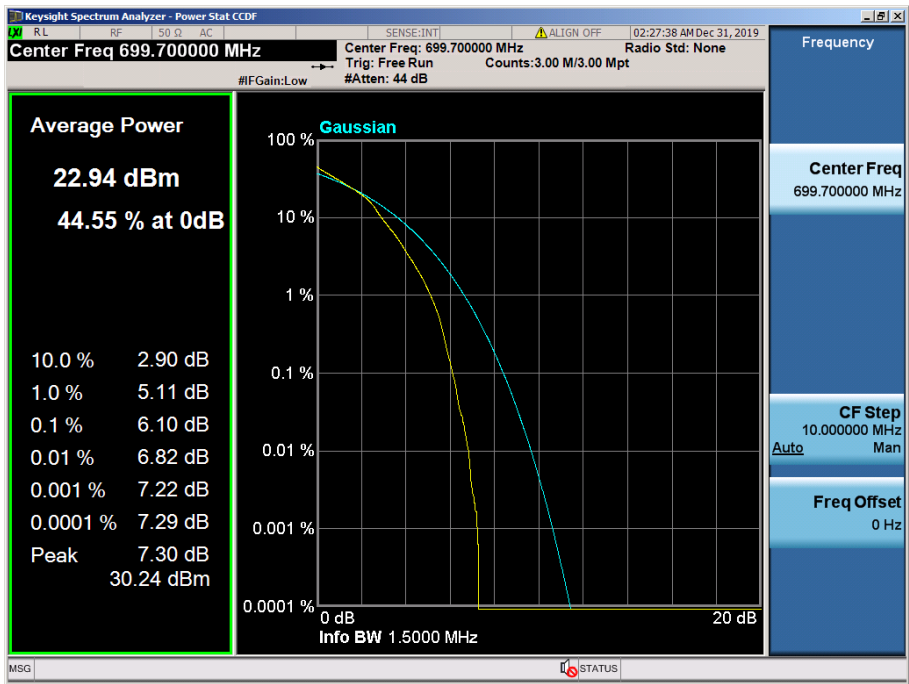

LTE Band 12 / 1.4 MHz / 16QAM - RB Size 6