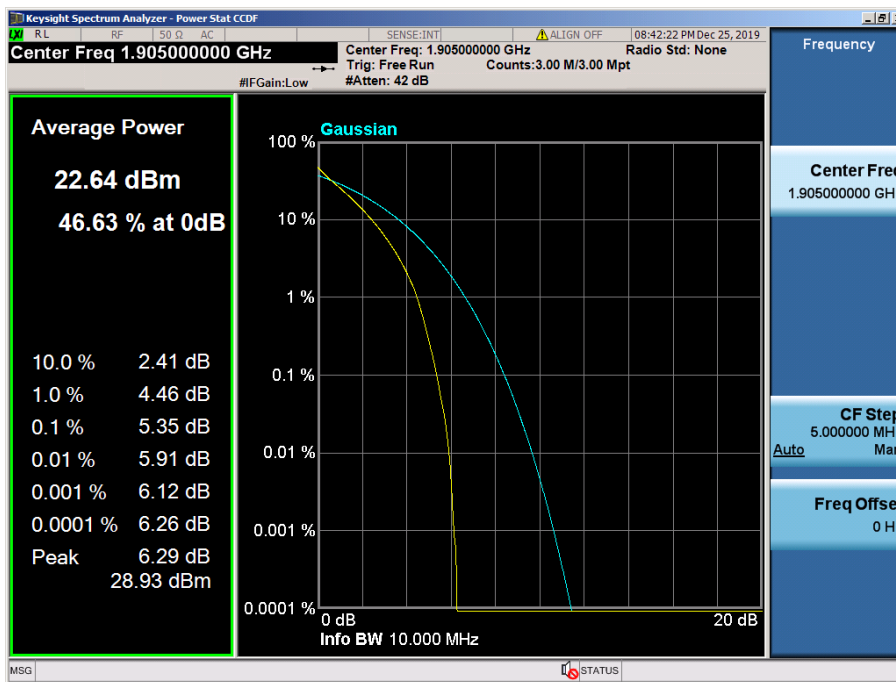

LTE Band 4 / 1.4 MHz / 16QAM - RB Size 6

LTE Band 4 / 1.4 MHz / 64QAM - RB Size 6

8.2.5 LTE Band 2

LTE Band 2 / 20 MHz / QPSK - RB Size 100

LTE Band 2 / 20 MHz / 16QAM - RB Size 100

LTE Band 2 / 20 MHz / 64QAM - RB Size 100

LTE Band 2 / 15 MHz / QPSK - RB Size 75

LTE Band 2 / 15 MHz / 16QAM - RB Size 75

LTE Band 2 / 15 MHz / 64QAM - RB Size 75

LTE Band 2 / 10 MHz / QPSK - RB Size 50

LTE Band 2 / 10 MHz / 16QAM - RB Size 50

LTE Band 2 / 10 MHz / 64QAM - RB Size 50