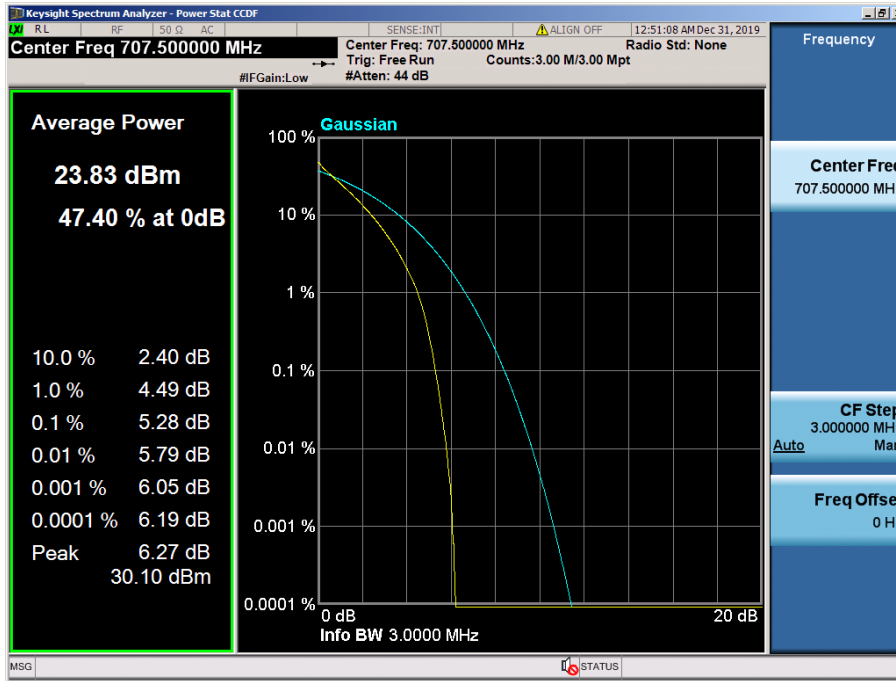

LTE Band 12, 17 / 10 MHz / 64QAM - RB Size 50

LTE Band 12, 17 / 5 MHz / QPSK - RB Size 25

LTE Band 12, 17 / 5 MHz / 16QAM - RB Size 25

LTE Band 12, 17 / 5 MHz / 64QAM - RB Size 25

8.2.2 LTE Band 12

LTE Band 12 / 3 MHz / QPSK - RB Size 15

LTE Band 12 / 3 MHz / 16QAM - RB Size 15

LTE Band 12 / 3 MHz / 64QAM - RB Size 15

LTE Band 12 / 1.4 MHz / QPSK - RB Size 6

LTE Band 12 / 1.4 MHz / 16QAM - RB Size 6

LTE Band 12 / 1.4 MHz / 64QAM - RB Size 6