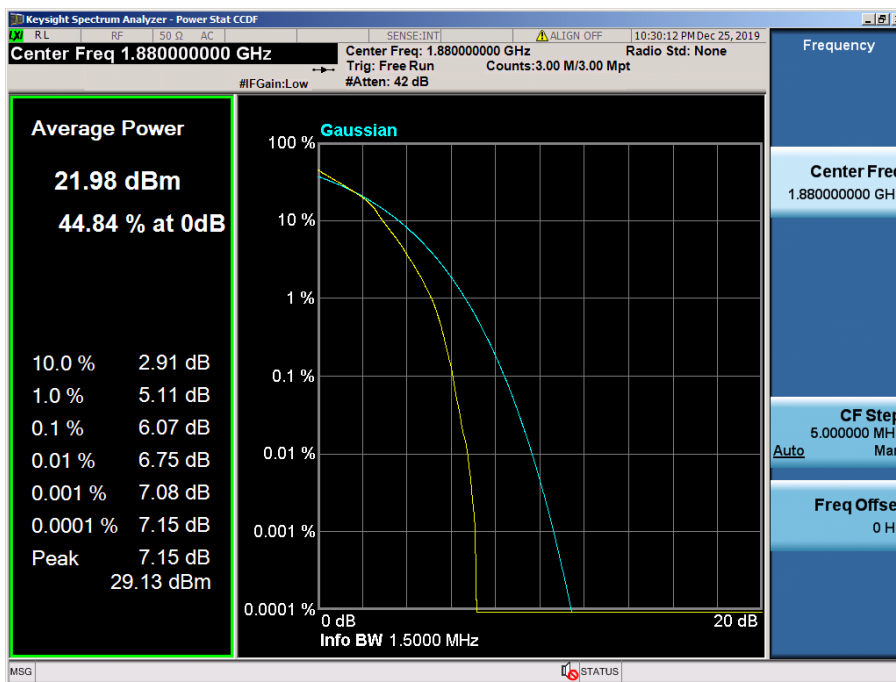

LTE Band 2 / 5 MHz / QPSK - RB Size 25

LTE Band 2 / 5 MHz / 16QAM - RB Size 25

LTE Band 2 / 5 MHz / 64QAM - RB Size 25

LTE Band 2 / 3 MHz / QPSK - RB Size 15

LTE Band 2 / 3 MHz / 16QAM - RB Size 15

LTE Band 2 / 3 MHz / 64QAM - RB Size 15

LTE Band 2 / 1.4 MHz / QPSK - RB Size 6

LTE Band 2 / 1.4 MHz / 16QAM - RB Size 6

LTE Band 2 / 1.4 MHz / 64QAM - RB Size 6

8.3 BAND EDGE EMISSIONS(Conducted)

8.3.1 LTE Band 12, 17

- Lower Band Edge

LTE Band 12, 17 / 10MHz / QPSK - RB Size/Offset (50/0)