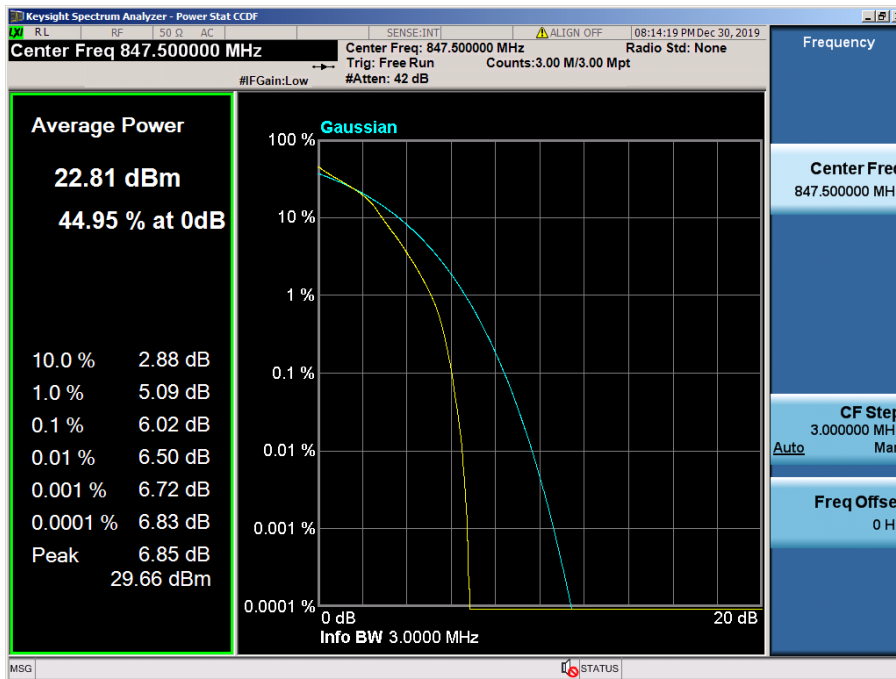

LTE Band 5 / 3 MHz / 16QAM - RB Size 15