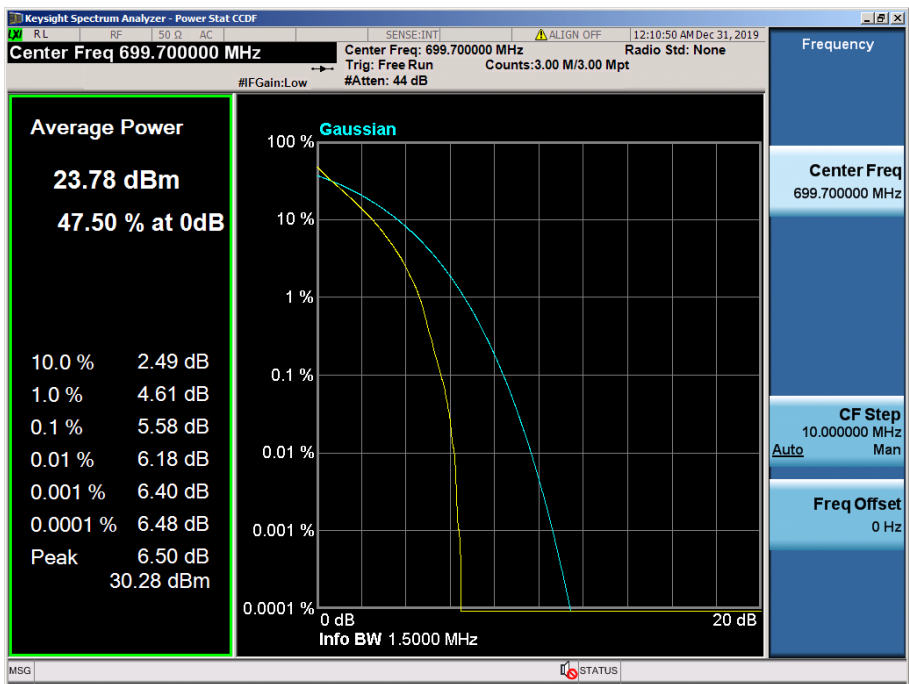

LTE Band 12 / 1.4 MHz / QPSK - RB Size 6