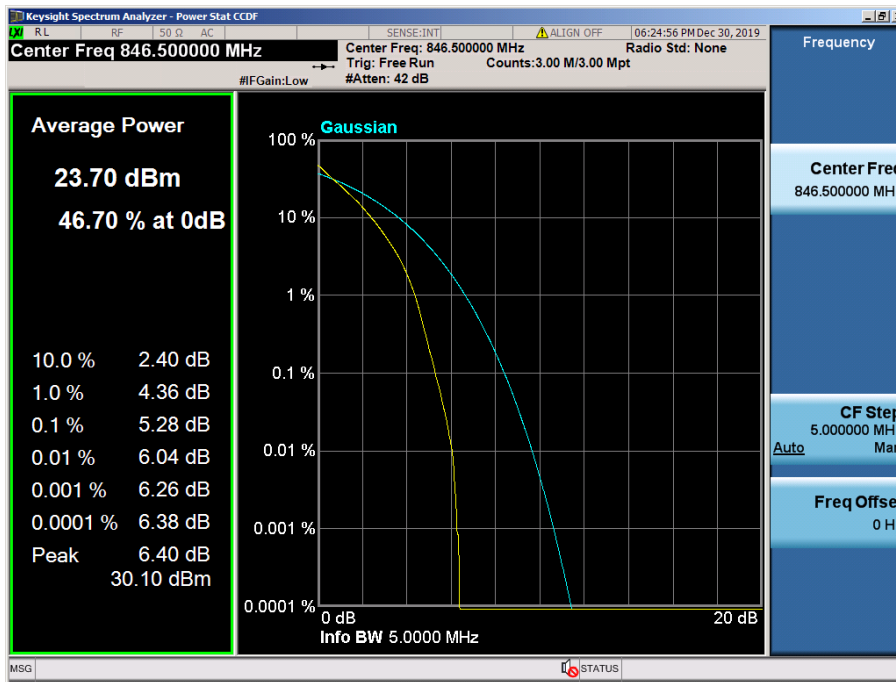

8.2.3 LTE Band 5

LTE Band 5 / 10 MHz / QPSK - RB Size 50

LTE Band 5 / 10 MHz / 16QAM - RB Size 50

LTE Band 5 / 10 MHz / 64QAM - RB Size 50

LTE Band 5 / 5 MHz / QPSK - RB Size 25

LTE Band 5 / 5 MHz / 16QAM - RB Size 25