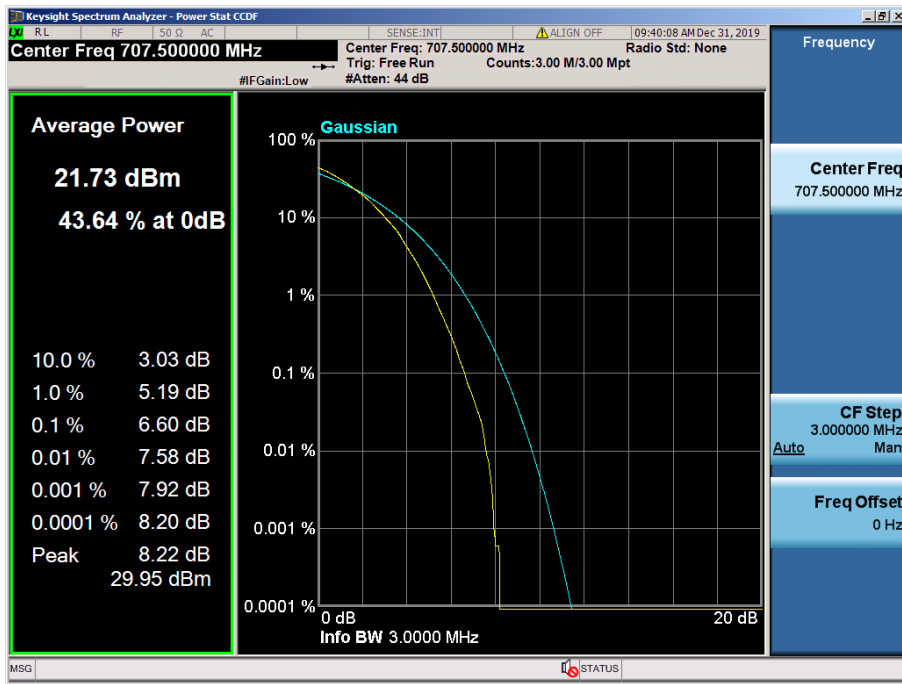

LTE Band 12 / 3 MHz / 64QAM - RB Size 15