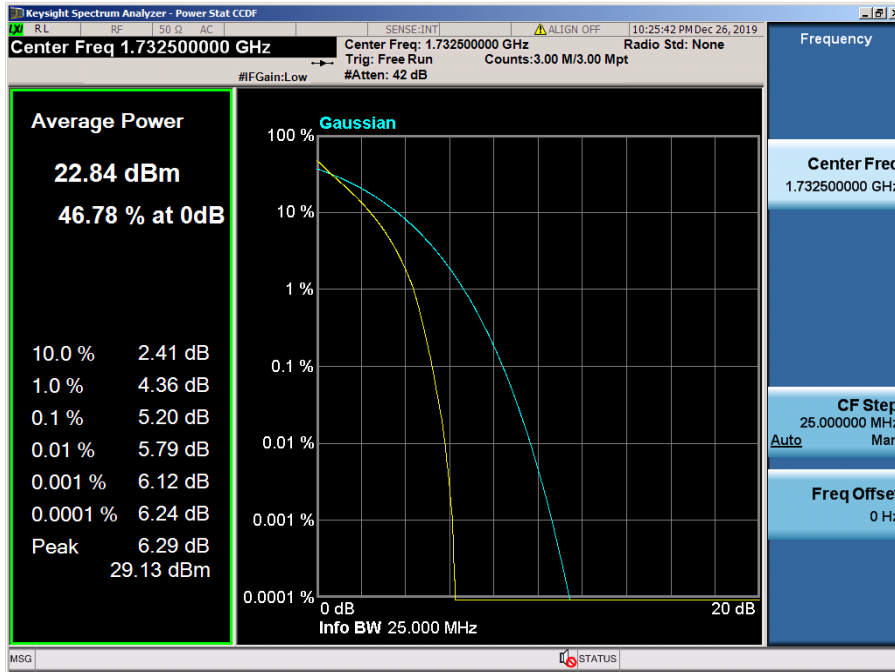

8.2.3 LTE Band 5

LTE Band 5 / 10 MHz / QPSK - RB Size 50

LTE Band 5 / 10 MHz / 16QAM - RB Size 50

LTE Band 5 / 10 MHz / 64QAM - RB Size 50

LTE Band 5 / 5 MHz / QPSK - RB Size 25

LTE Band 5 / 5 MHz / 16QAM - RB Size 25

LTE Band 5 / 5 MHz / 64QAM - RB Size 25

LTE Band 5 / 3 MHz / QPSK - RB Size 15

LTE Band 5 / 3 MHz / 16QAM - RB Size 15

LTE Band 5 / 3 MHz / 64QAM - RB Size 15

LTE Band 5 / 1.4 MHz / QPSK - RB Size 6

LTE Band 5 / 1.4 MHz / 16QAM - RB Size 6

LTE Band 5 / 1.4 MHz / 64QAM - RB Size 6

8.2.4 LTE Band 4

LTE Band 4 / 20 MHz / QPSK - RB Size 100

LTE Band 4 / 20 MHz / 16QAM - RB Size 100

LTE Band 4 / 20 MHz / 64QAM - RB Size 100

LTE Band 4 / 15 MHz / QPSK - RB Size 75