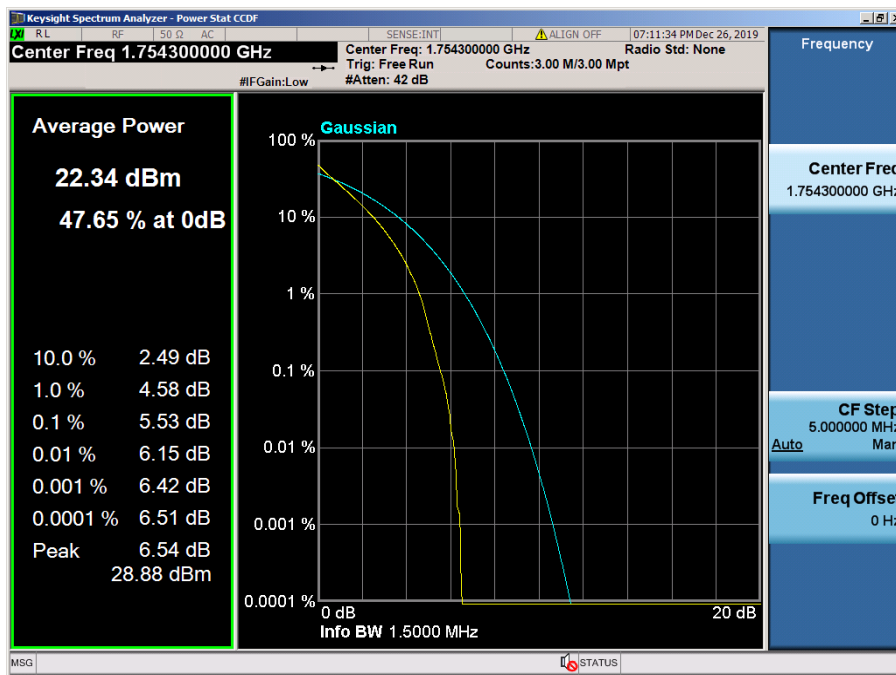

LTE Band 4 / 5 MHz / 16QAM - RB Size 25

LTE Band 4 / 5 MHz / 64QAM - RB Size 25

LTE Band 4 / 3 MHz / QPSK - RB Size 15

LTE Band 4 / 3 MHz / 16QAM - RB Size 15

LTE Band 4 / 3 MHz / 64QAM - RB Size 15

LTE Band 4 / 1.4 MHz / QPSK - RB Size 6

LTE Band 4 / 1.4 MHz / 16QAM - RB Size 6

LTE Band 4 / 1.4 MHz / 64QAM - RB Size 6

8.2.5 LTE Band 2

LTE Band 2 / 20 MHz / QPSK - RB Size 100

LTE Band 2 / 20 MHz / 16QAM - RB Size 100

LTE Band 2 / 20 MHz / 64QAM - RB Size 100