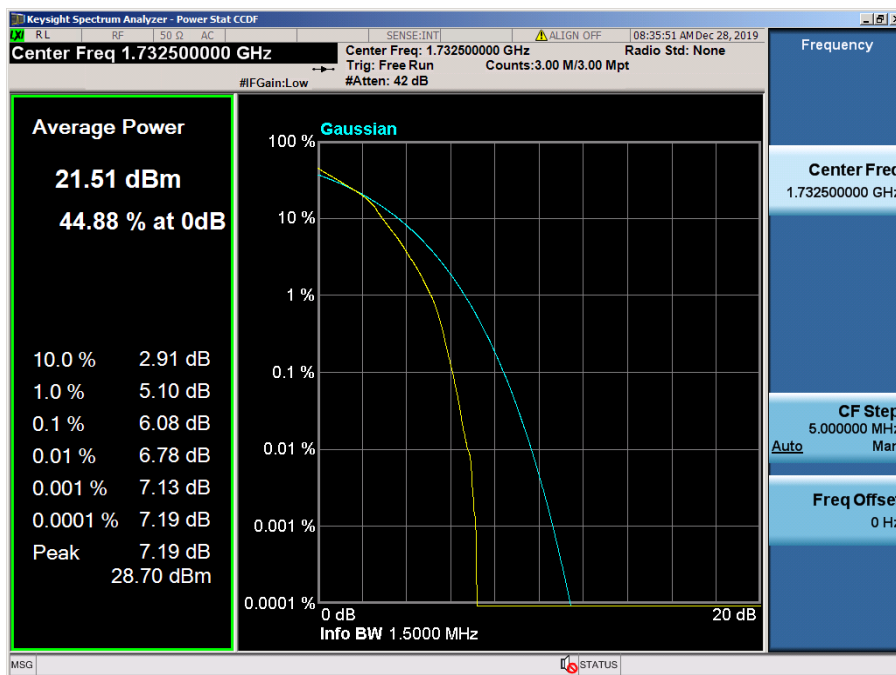

LTE Band 4 / 5 MHz / 16QAM - RB Size 25

LTE Band 4 / 5 MHz / 64QAM - RB Size 25

LTE Band 4 / 3 MHz / QPSK - RB Size 15

LTE Band 4 / 3 MHz / 16QAM - RB Size 15

LTE Band 4 / 3 MHz / 64QAM - RB Size 15

LTE Band 4 / 1.4 MHz / QPSK - RB Size 6

LTE Band 4 / 1.4 MHz / 16QAM - RB Size 6

LTE Band 4 / 1.4 MHz / 64QAM - RB Size 6

8.2.5 LTE Band 2

LTE Band 2 / 20 MHz / QPSK - RB Size 100

LTE Band 2 / 20 MHz / 16QAM - RB Size 100

LTE Band 2 / 20 MHz / 64QAM - RB Size 100