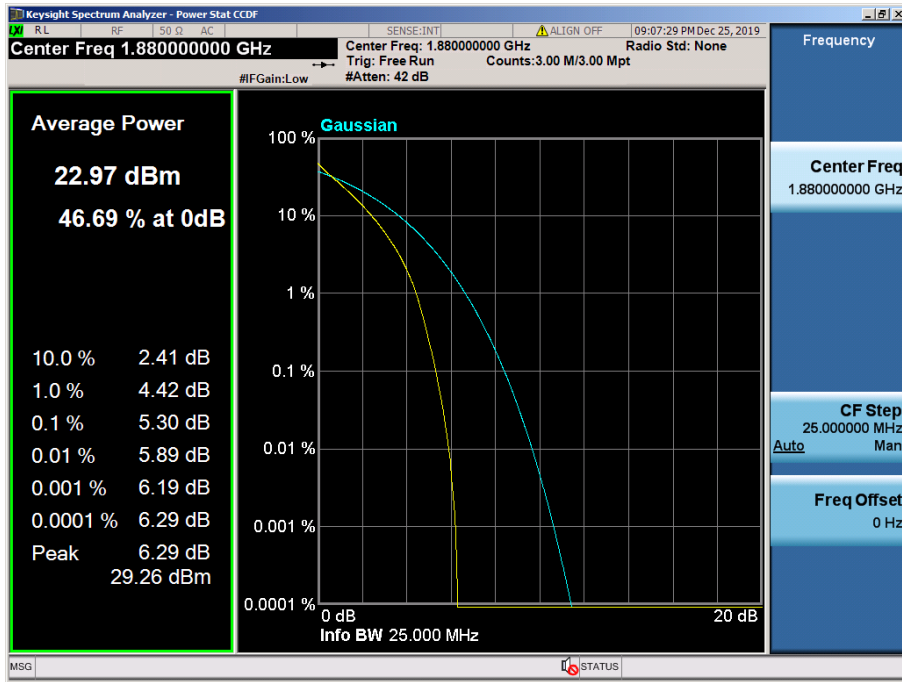

LTE Band 4 / 1.4 MHz / 16QAM - RB Size 6

LTE Band 4 / 1.4 MHz / 64QAM - RB Size 6

8.2.5 LTE Band 2

LTE Band 2 / 20 MHz / QPSK - RB Size 100

LTE Band 2 / 20 MHz / 16QAM - RB Size 100

LTE Band 2 / 20 MHz / 64QAM - RB Size 100