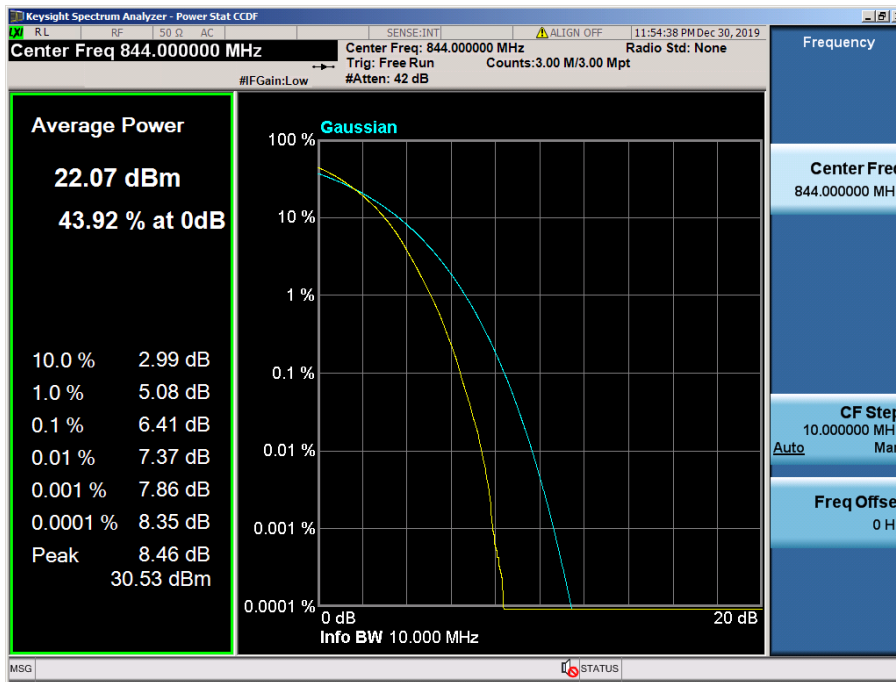

LTE Band 12 / 3 MHz / 16QAM - RB Size 15

LTE Band 12 / 3 MHz / 64QAM - RB Size 15

LTE Band 12 / 1.4 MHz / QPSK - RB Size 6

LTE Band 12 / 1.4 MHz / 16QAM - RB Size 6

LTE Band 12 / 1.4 MHz / 64QAM - RB Size 6

8.2.3 LTE Band 5

LTE Band 5 / 10 MHz / QPSK - RB Size 50

LTE Band 5 / 10 MHz / 16QAM - RB Size 50

LTE Band 5 / 10 MHz / 64QAM - RB Size 50

LTE Band 5 / 5 MHz / QPSK - RB Size 25

LTE Band 5 / 5 MHz / 16QAM - RB Size 25