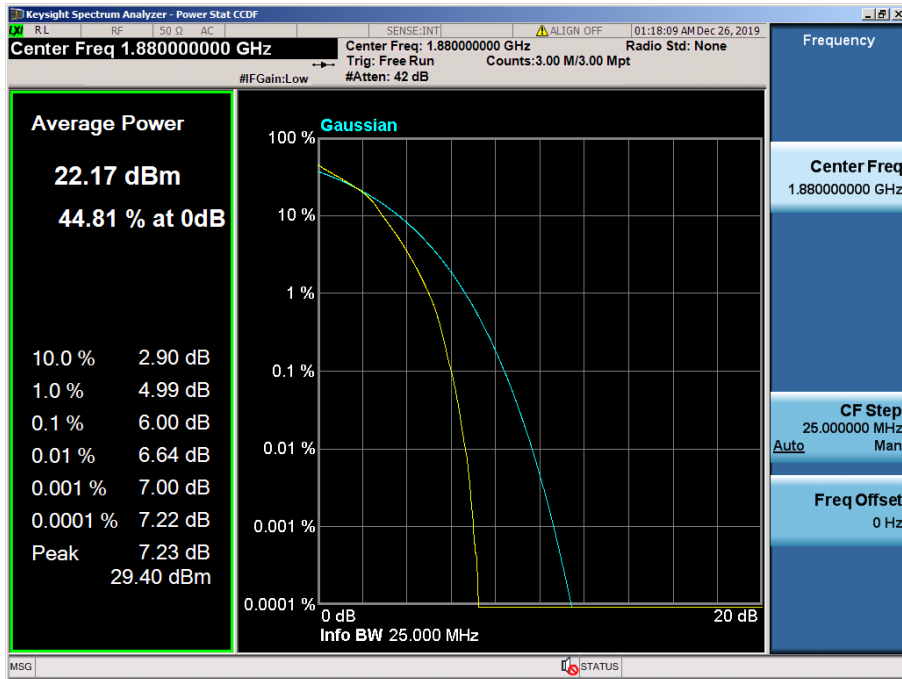

LTE Band 2 / 15 MHz / 16QAM - RB Size 75