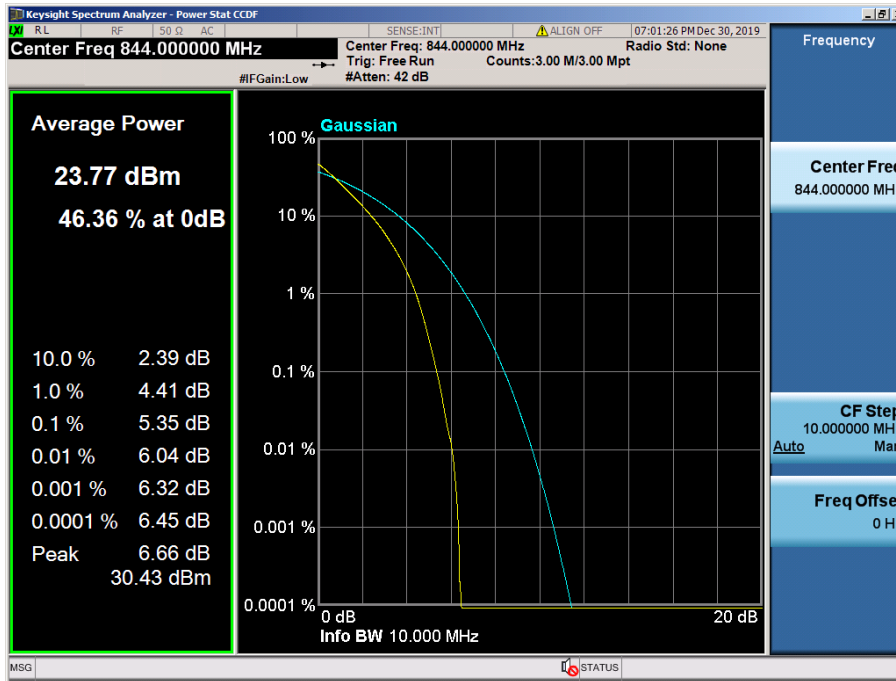

LTE Band 12 / 3 MHz / 16QAM - RB Size 15

LTE Band 12 / 3 MHz / 64QAM - RB Size 15

LTE Band 12 / 1.4 MHz / QPSK - RB Size 6

LTE Band 12 / 1.4 MHz / 16QAM - RB Size 6

LTE Band 12 / 1.4 MHz / 64QAM - RB Size 6

8.2.3 LTE Band 5

LTE Band 5 / 10 MHz / QPSK - RB Size 50

LTE Band 5 / 10 MHz / 16QAM - RB Size 50

LTE Band 5 / 10 MHz / 64QAM - RB Size 50

LTE Band 5 / 5 MHz / QPSK - RB Size 25

LTE Band 5 / 5 MHz / 16QAM - RB Size 25