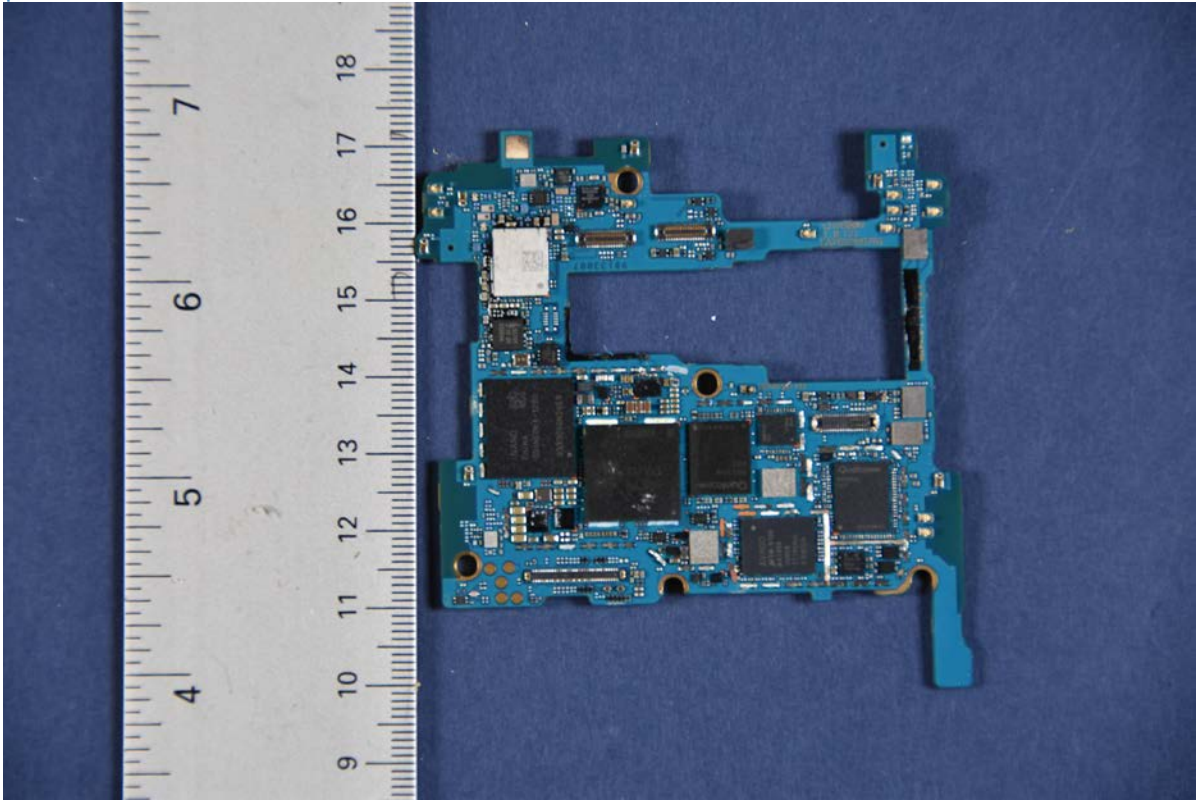

**INTERNAL PHOTOGRAPHS**

	LG Electronics USA, Inc. FCC ID: ZNFV600AM	Model: LG-V600AM
Internal Photos	EUT Type: Portable Handset	Page 1 of 11

	LG Electronics USA, Inc. FCC ID: ZNFV600AM	Model: LG-V600AM
Internal Photos	EUT Type: Portable Handset	Page 2 of 11

	LG Electronics USA, Inc. FCC ID: ZNFV600AM	Model: LG-V600AM
Internal Photos	EUT Type: Portable Handset	Page 3 of 11

	LG Electronics USA, Inc. FCC ID: ZNFV600AM	Model: LG-V600AM
Internal Photos	EUT Type: Portable Handset	Page 4 of 11

	LG Electronics USA, Inc. FCC ID: ZNFV600AM	Model: LG-V600AM
Internal Photos	EUT Type: Portable Handset	Page 5 of 11

	LG Electronics USA, Inc. FCC ID: ZNFV600AM	Model: LG-V600AM
Internal Photos	EUT Type: Portable Handset	Page 6 of 11