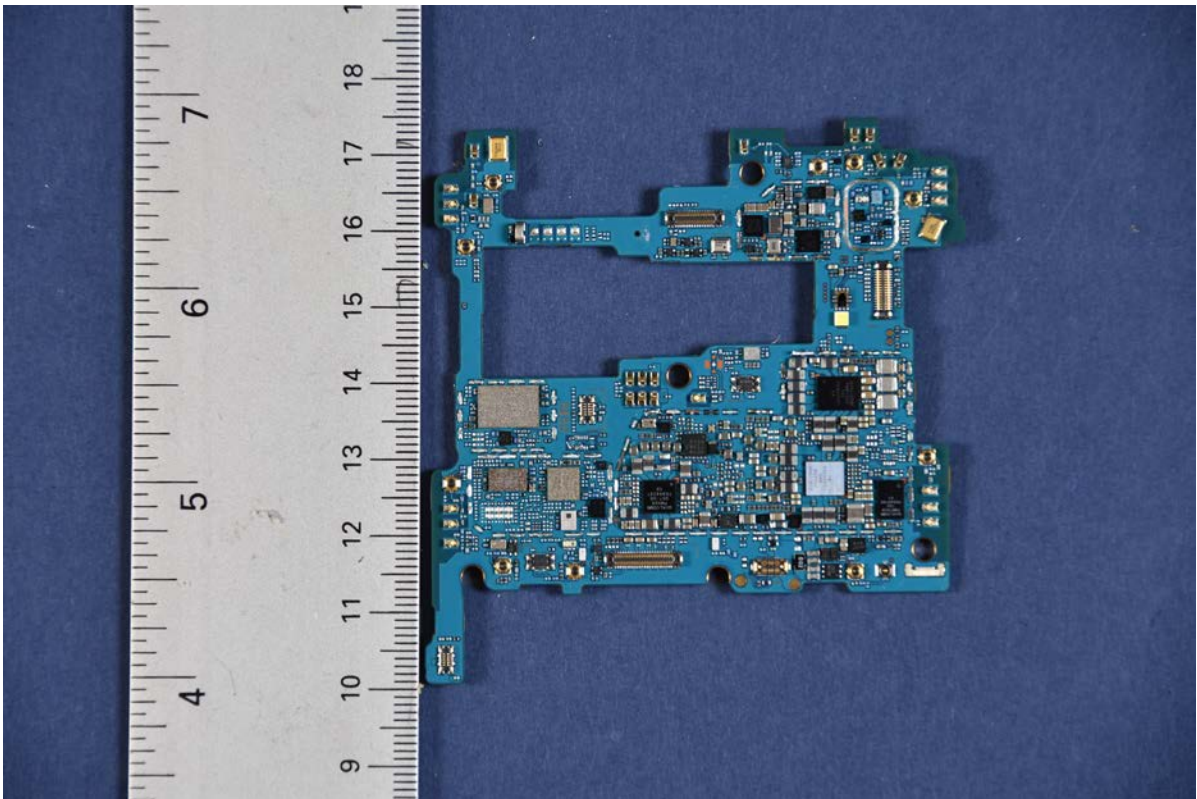

**INTERNAL PHOTOGRAPHS**

	LG Electronics USA, Inc. FCC ID: ZNFV600AM	Model: LG-V600AM
Internal Photos	EUT Type: Portable Handset	Page 1 of 11

	LG Electronics USA, Inc. FCC ID: ZNFV600AM	Model: LG-V600AM
Internal Photos	EUT Type: Portable Handset	Page 2 of 11

	LG Electronics USA, Inc. FCC ID: ZNFV600AM	Model: LG-V600AM
Internal Photos	EUT Type: Portable Handset	Page 3 of 11

	LG Electronics USA, Inc. FCC ID: ZNFV600AM	Model: LG-V600AM
Internal Photos	EUT Type: Portable Handset	Page 4 of 11

	LG Electronics USA, Inc. FCC ID: ZNFV600AM	Model: LG-V600AM
Internal Photos	EUT Type: Portable Handset	Page 5 of 11

	LG Electronics USA, Inc. FCC ID: ZNFV600AM	Model: LG-V600AM
Internal Photos	EUT Type: Portable Handset	Page 6 of 11