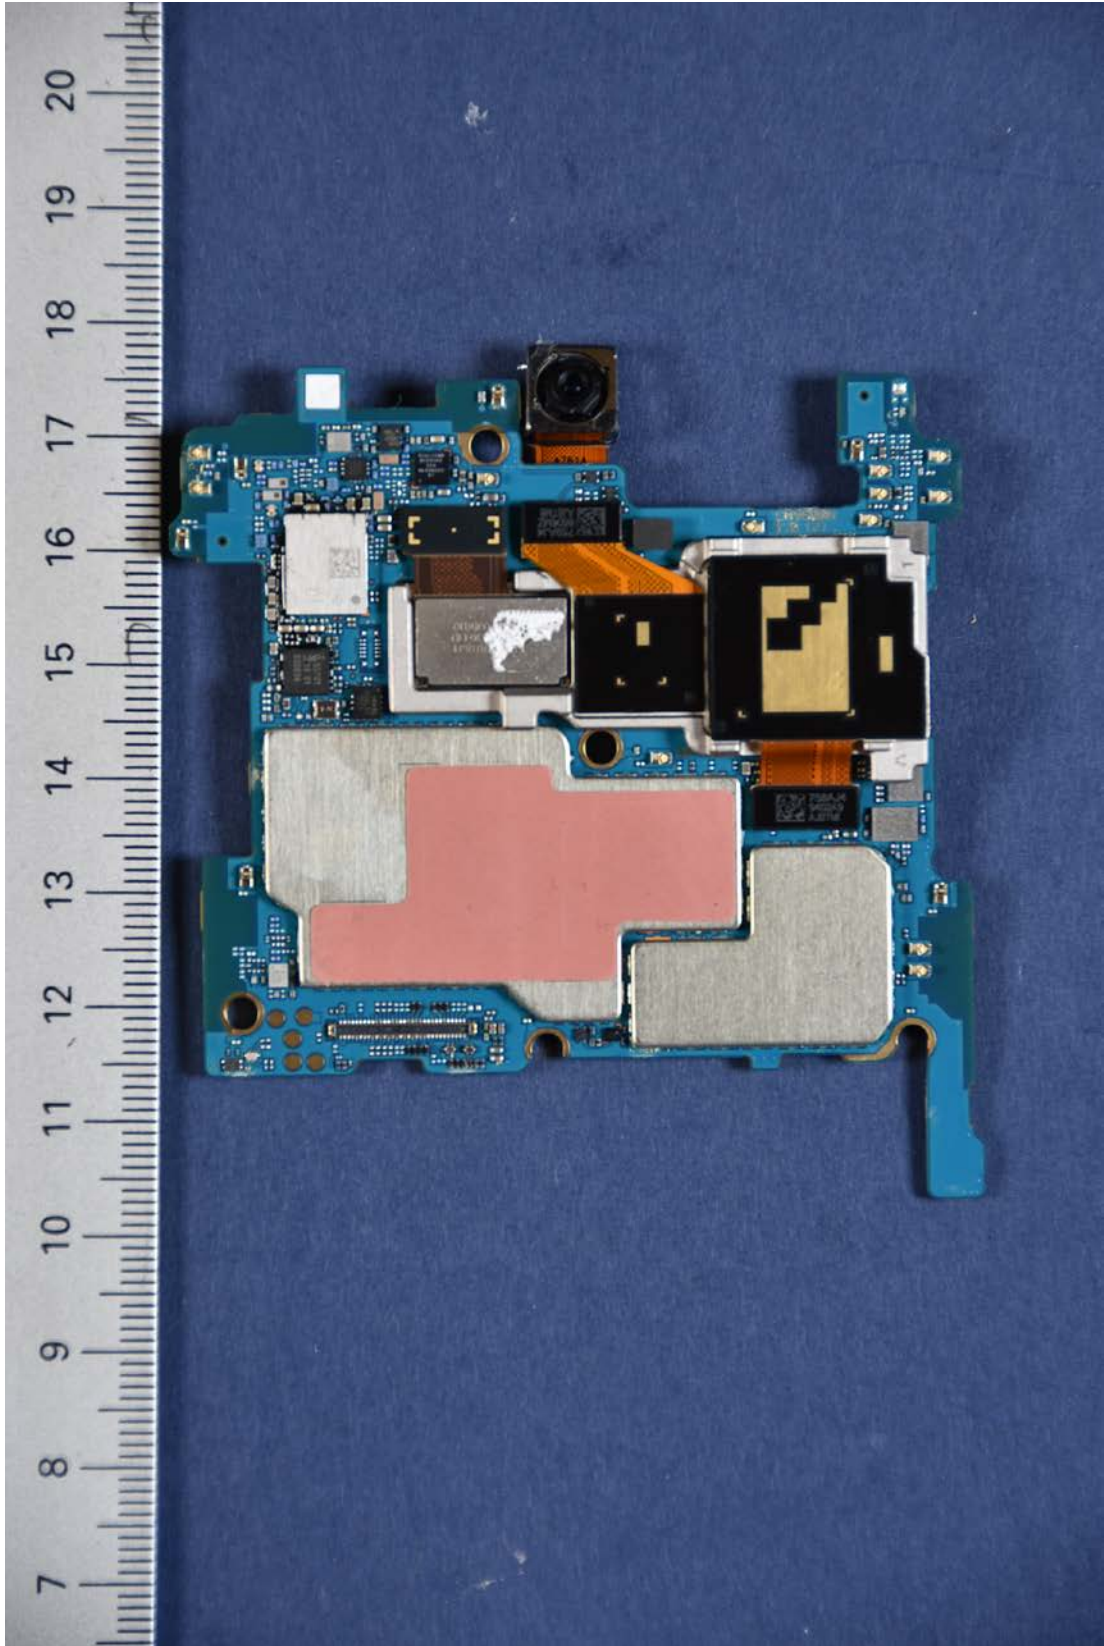

**INTERNAL PHOTOGRAPHS**

	LG Electronics USA, Inc. FCC ID: ZNFV600AM	Model: LG-V600AM
Internal Photos	EUT Type: Portable Handset	Page 1 of 11

	LG Electronics USA, Inc. FCC ID: ZNFV600AM	Model: LG-V600AM
Internal Photos	EUT Type: Portable Handset	Page 2 of 11

	LG Electronics USA, Inc. FCC ID: ZNFV600AM	Model: LG-V600AM
Internal Photos	EUT Type: Portable Handset	Page 3 of 11

	LG Electronics USA, Inc. FCC ID: ZNFV600AM	Model: LG-V600AM
Internal Photos	EUT Type: Portable Handset	Page 4 of 11

	LG Electronics USA, Inc. FCC ID: ZNFV600AM	Model: LG-V600AM
Internal Photos	EUT Type: Portable Handset	Page 5 of 11

	LG Electronics USA, Inc. FCC ID: ZNFV600AM	Model: LG-V600AM
Internal Photos	EUT Type: Portable Handset	Page 6 of 11