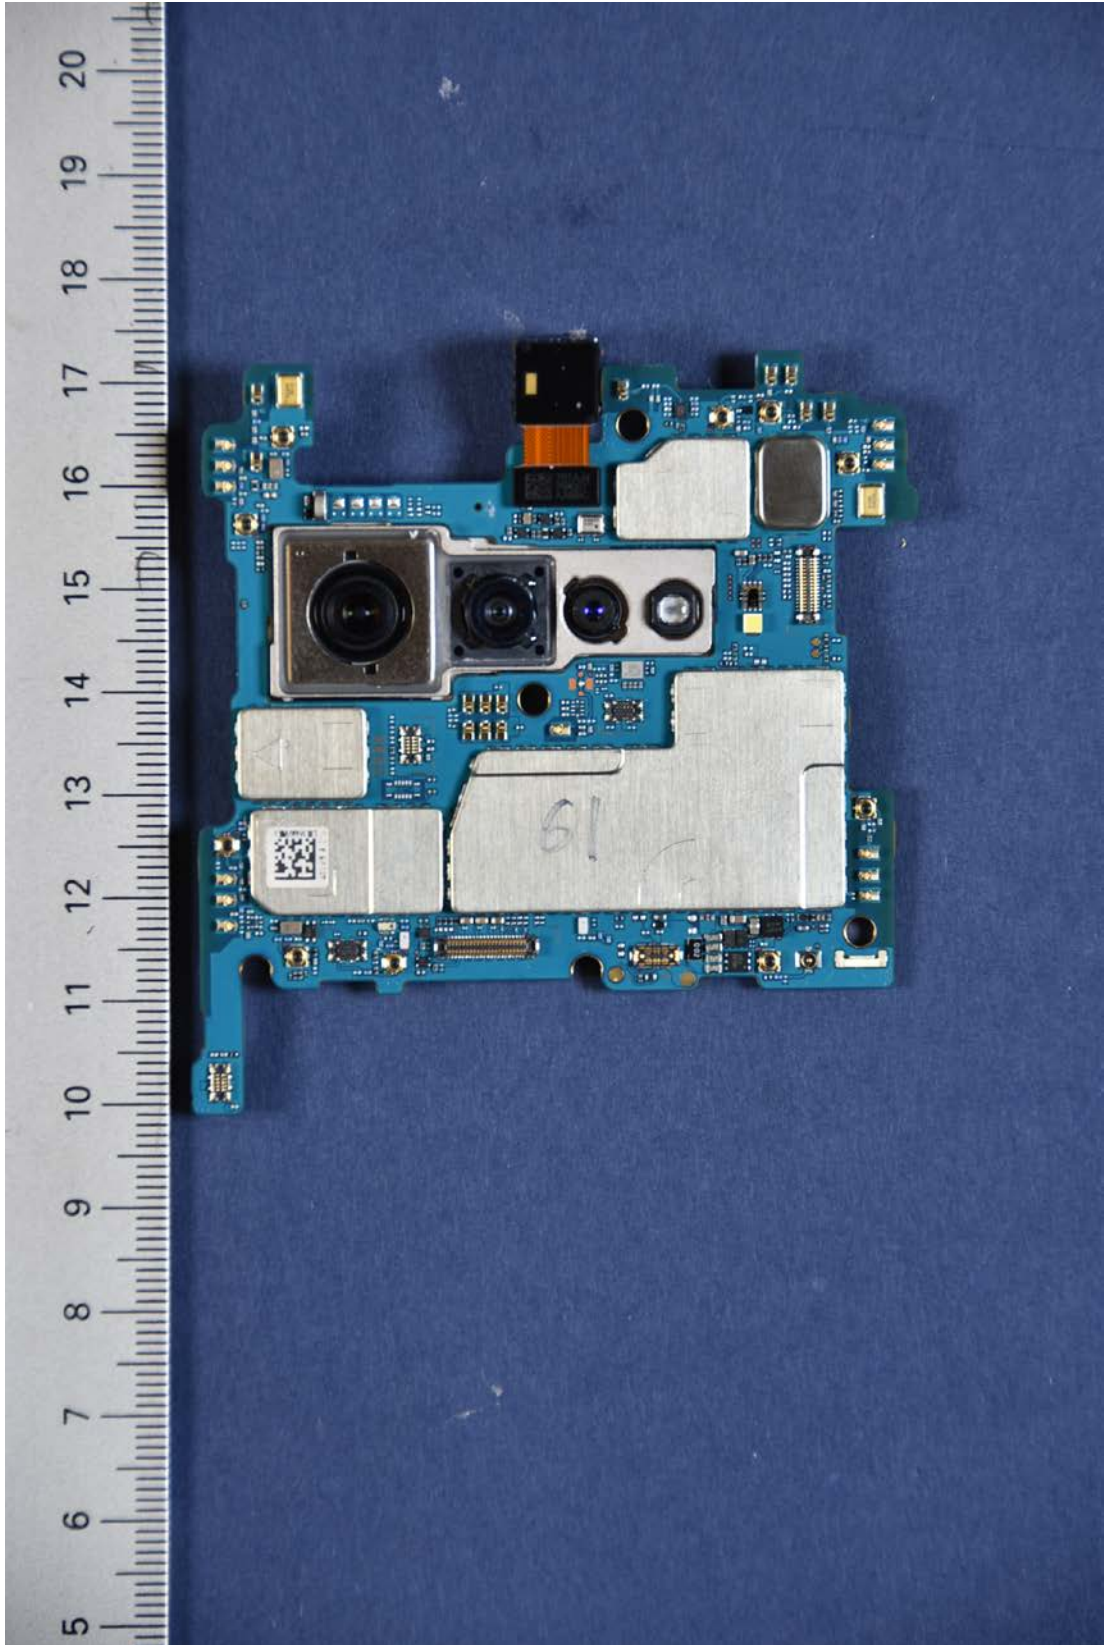

**INTERNAL PHOTOGRAPHS**

	LG Electronics USA, Inc. FCC ID: ZNFV600AM	Model: LG-V600AM
Internal Photos	EUT Type: Portable Handset	Page 1 of 11

	LG Electronics USA, Inc. FCC ID: ZNFV600AM	Model: LG-V600AM
Internal Photos	EUT Type: Portable Handset	Page 2 of 11

	LG Electronics USA, Inc. FCC ID: ZNFV600AM	Model: LG-V600AM
Internal Photos	EUT Type: Portable Handset	Page 3 of 11

	LG Electronics USA, Inc. FCC ID: ZNFV600AM	Model: LG-V600AM
Internal Photos	EUT Type: Portable Handset	Page 4 of 11

	LG Electronics USA, Inc. FCC ID: ZNFV600AM	Model: LG-V600AM
Internal Photos	EUT Type: Portable Handset	Page 5 of 11

	LG Electronics USA, Inc. FCC ID: ZNFV600AM	Model: LG-V600AM
Internal Photos	EUT Type: Portable Handset	Page 6 of 11