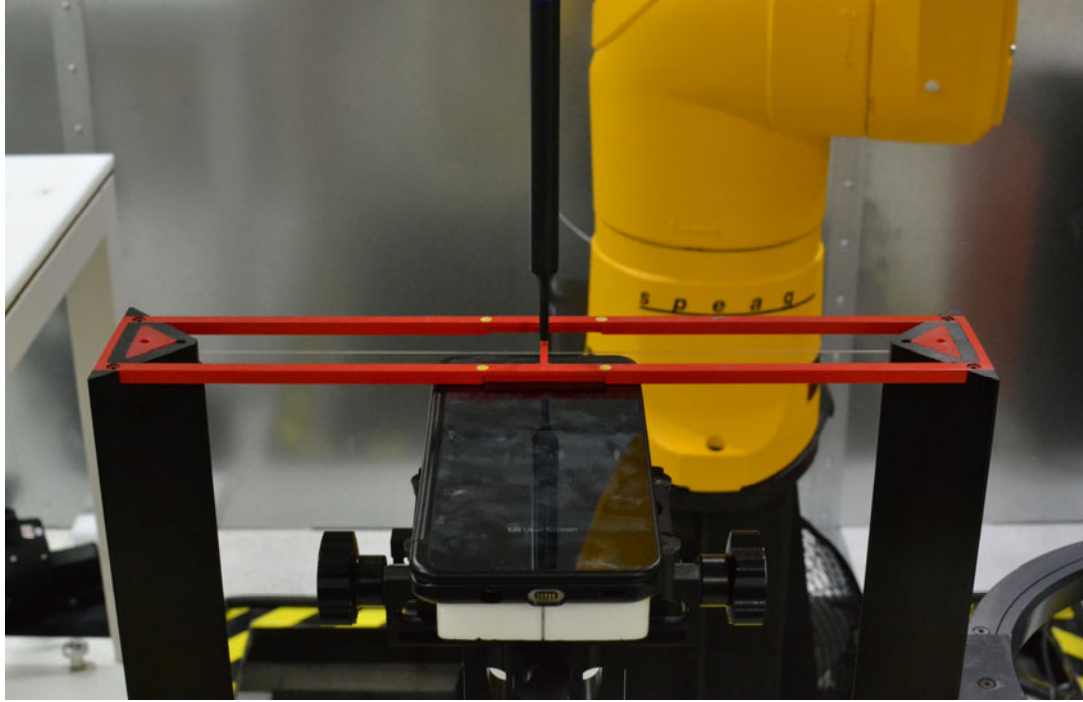

Figure 18-3
Ear Reference Point HAC Phantom Alignment – Dual Display Closed

Figure 18-4
HAC Phantom Plane Alignment – Dual Display Closed

FCC ID: ZNFV600AM	 PCTEST	HAC (RF EMISSIONS) TEST REPORT	 LG	Approved by: Quality Manager
Filename: 1M1912300229-13-R1.ZNF	Test Dates: 01/20/2020 - 02/06/2020	DUT Type: Portable Handset		Page 79 of 81