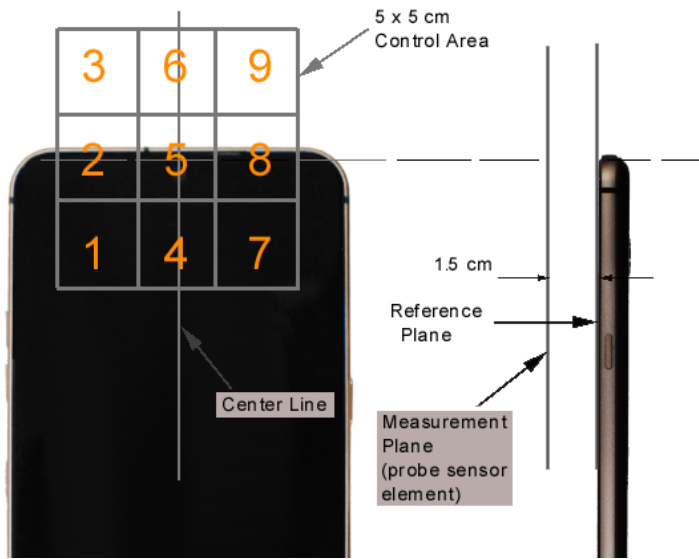

Figure 18-5
Ear Reference Point HAC Phantom Alignment – Dual Display Open

Figure 18-6
HAC Phantom Plane Alignment – Dual Display Open

FCC ID: ZNFV600AM		HAC (RF EMISSIONS) TEST REPORT		Approved by: Quality Manager
Filename: 1M1912300229-13-R1.ZNF	Test Dates: 01/20/2020 - 02/06/2020	DUT Type: Portable Handset	Page 80 of 81	

Figure 18-7 5x5 Scan grid above WD
(Acoustic centered scan area pictured)

Figure 18-8 E-Field WD Scan overlay
(T-Coil centered scan area pictured)

FCC ID: ZNFV600AM	 PCTEST	HAC (RF EMISSIONS) TEST REPORT	 LG	Approved by: Quality Manager
Filename: 1M1912300229-13-R1.ZNF	Test Dates: 01/20/2020 - 02/06/2020	DUT Type: Portable Handset		Page 81 of 81