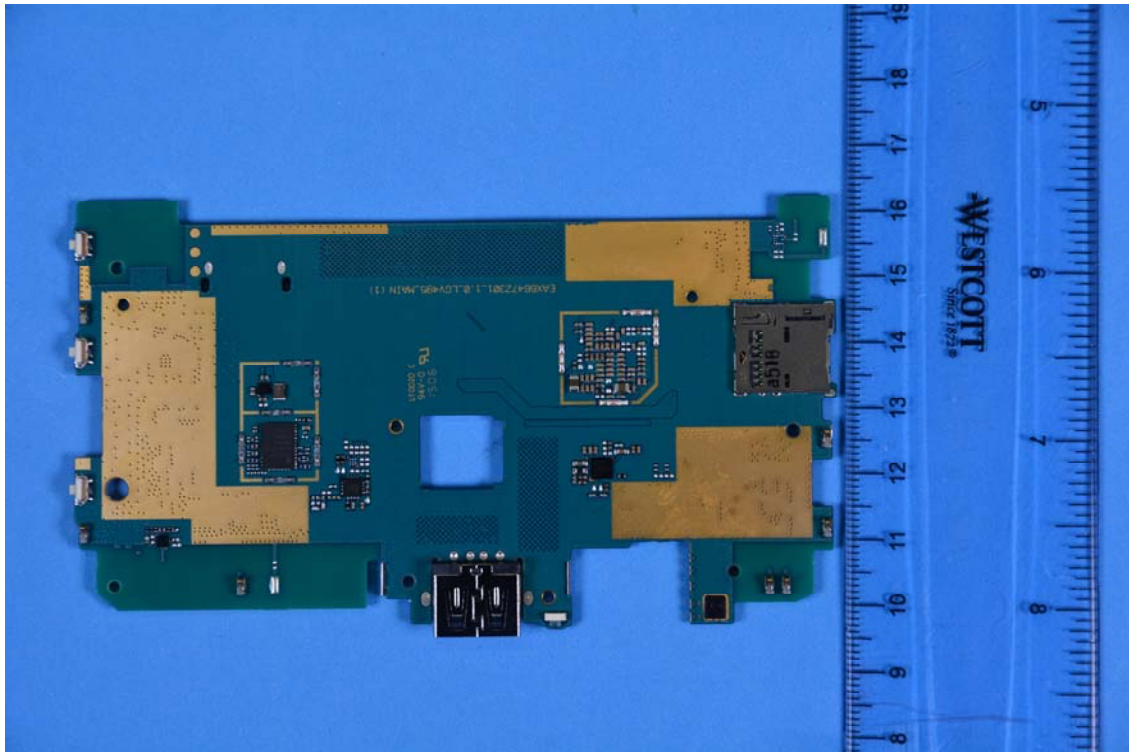

INTERNAL PHOTOGRAPHS

	<p>LG Electronics MobileComm U.S.A FCC ID: ZNFV496</p>	<p>Model: LG-V496</p>
<p>Internal Photos</p>	<p>EUT Type: Portable Tablet Computer</p>	<p>Page 1 of 7</p>

	<p>LG Electronics MobileComm U.S.A FCC ID: ZNFV496</p>	<p>Model: LG-V496</p>
<p>Internal Photos</p>	<p>EUT Type: Portable Tablet Computer</p>	<p>Page 3 of 7</p>

	<p>LG Electronics MobileComm U.S.A FCC ID: ZNFV496</p>	<p>Model: LG-V496</p>
<p>Internal Photos</p>	<p>EUT Type: Portable Tablet Computer</p>	<p>Page 4 of 7</p>

	LG Electronics MobileComm U.S.A FCC ID: ZNFV496	Model: LG-V496
Internal Photos	EUT Type: Portable Tablet Computer	Page 6 of 7

	LG Electronics MobileComm U.S.A FCC ID: ZNFV496	Model: LG-V496
Internal Photos	EUT Type: Portable Tablet Computer	Page 7 of 7