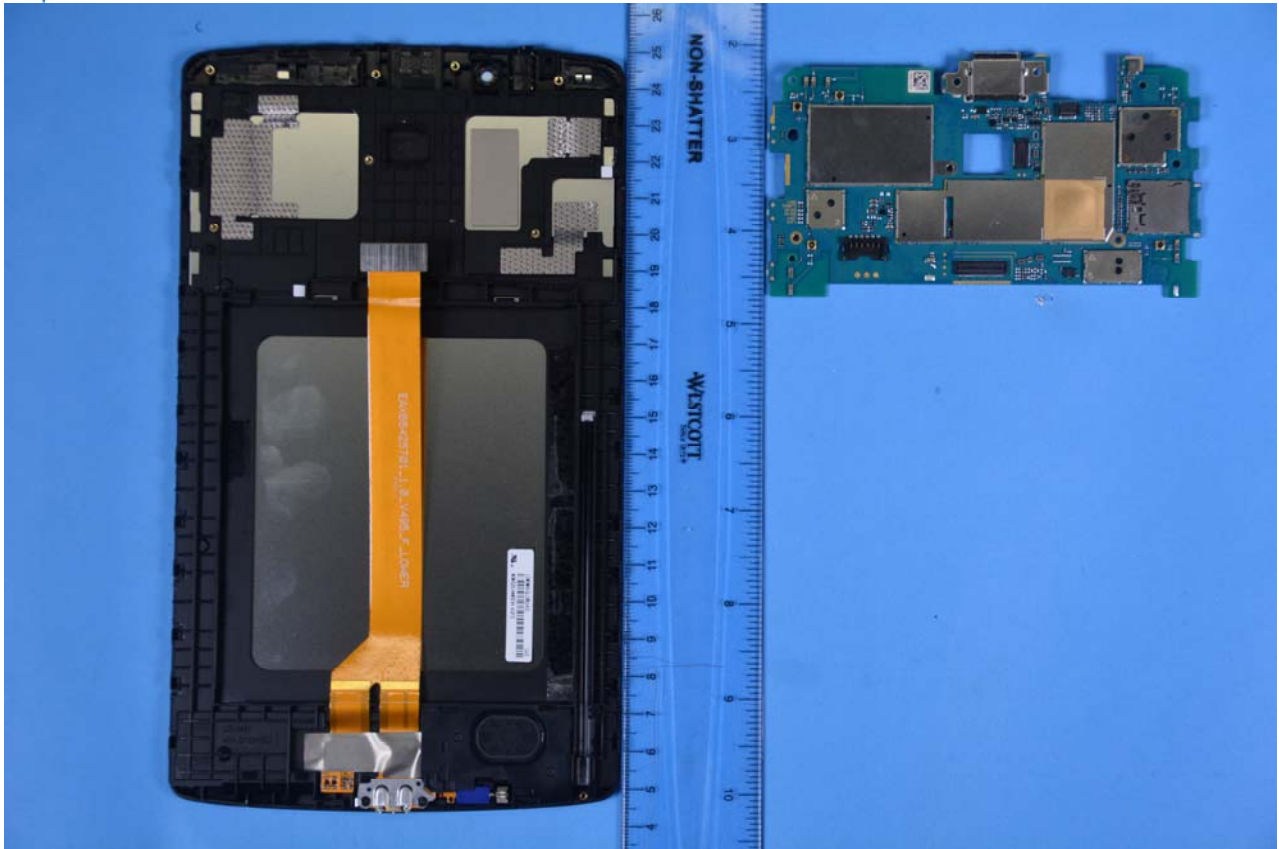

INTERNAL PHOTOGRAPHS

	<p>LG Electronics MobileComm U.S.A FCC ID: ZNFV496</p>	<p>Model: LG-V496</p>
<p>Internal Photos</p>	<p>EUT Type: Portable Tablet Computer</p>	<p>Page 1 of 7</p>

	<p>LG Electronics MobileComm U.S.A FCC ID: ZNFV496</p>	<p>Model: LG-V496</p>
<p>Internal Photos</p>	<p>EUT Type: Portable Tablet Computer</p>	<p>Page 3 of 7</p>

	<p>LG Electronics MobileComm U.S.A FCC ID: ZNFV496</p>	<p>Model: LG-V496</p>
<p>Internal Photos</p>	<p>EUT Type: Portable Tablet Computer</p>	<p>Page 4 of 7</p>

	LG Electronics MobileComm U.S.A FCC ID: ZNFV496	Model: LG-V496
Internal Photos	EUT Type: Portable Tablet Computer	Page 6 of 7

	LG Electronics MobileComm U.S.A FCC ID: ZNFV496	Model: LG-V496
Internal Photos	EUT Type: Portable Tablet Computer	Page 7 of 7