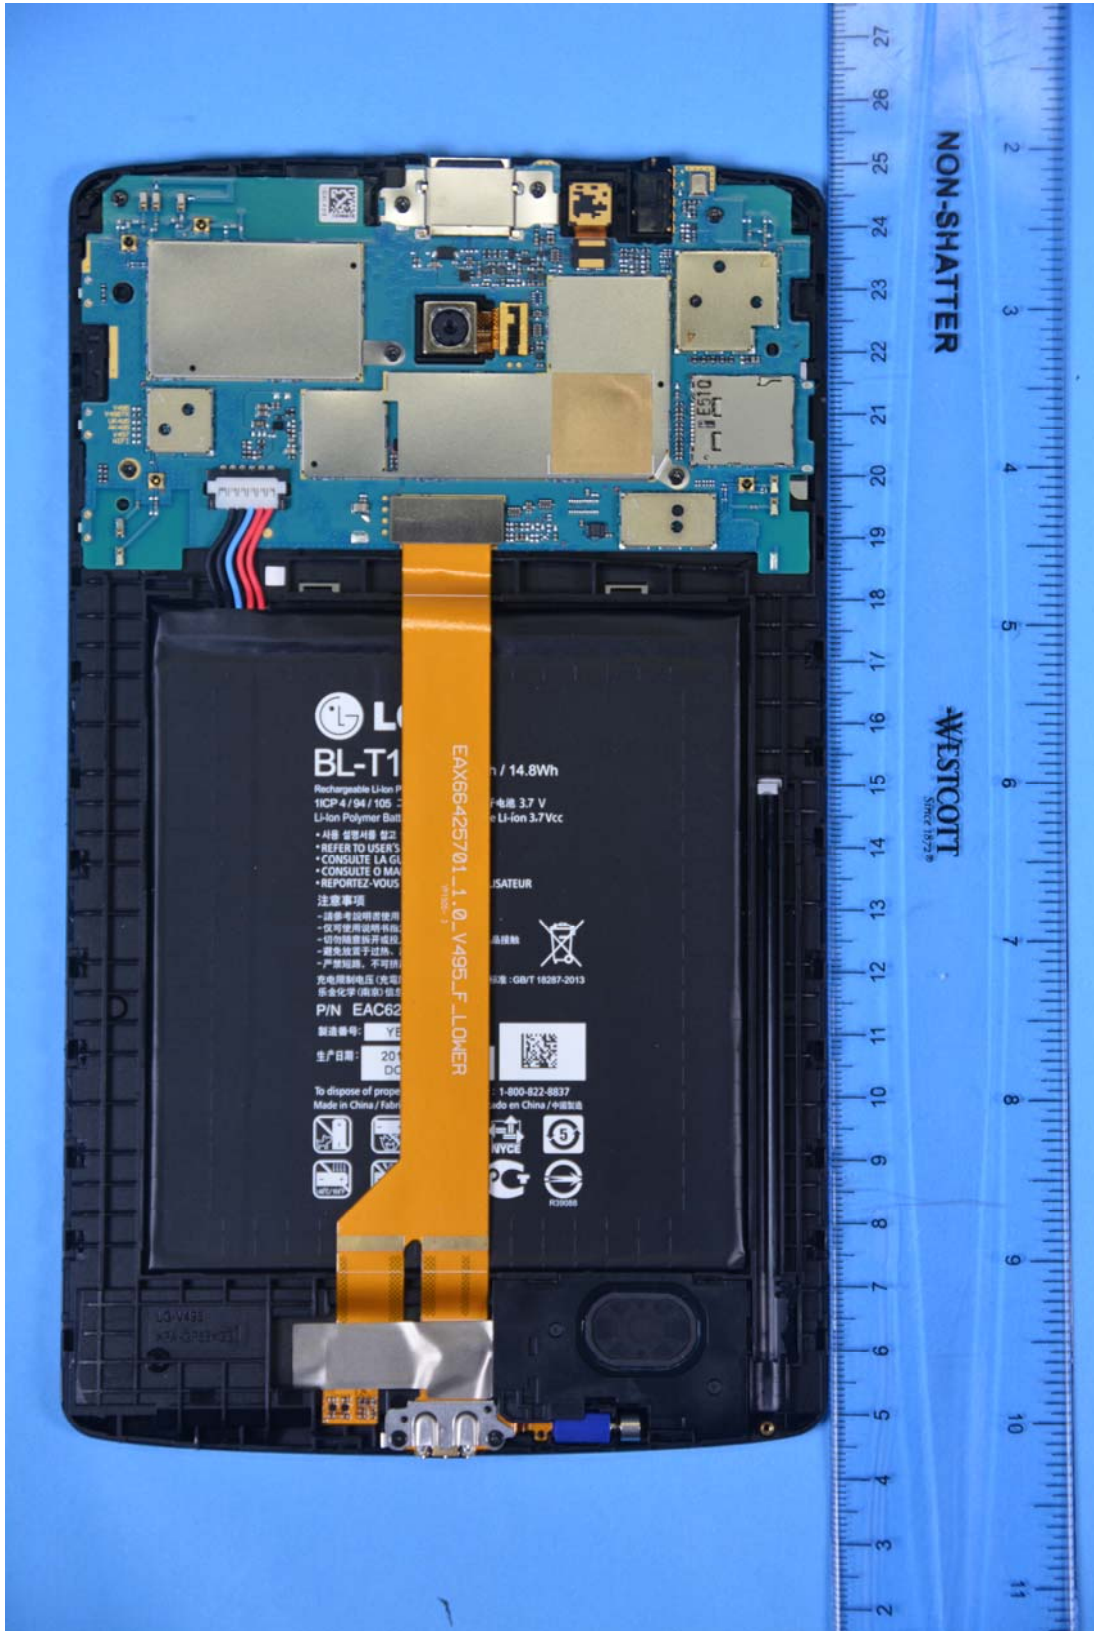

INTERNAL PHOTOGRAPHS

	<p>LG Electronics MobileComm U.S.A FCC ID: ZNFV496</p>	<p>Model: LG-V496</p>
<p>Internal Photos</p>	<p>EUT Type: Portable Tablet Computer</p>	<p>Page 1 of 7</p>

	<p>LG Electronics MobileComm U.S.A FCC ID: ZNFV496</p>	<p>Model: LG-V496</p>
<p>Internal Photos</p>	<p>EUT Type: Portable Tablet Computer</p>	<p>Page 3 of 7</p>

	<p>LG Electronics MobileComm U.S.A FCC ID: ZNFV496</p>	<p>Model: LG-V496</p>
<p>Internal Photos</p>	<p>EUT Type: Portable Tablet Computer</p>	<p>Page 4 of 7</p>

	LG Electronics MobileComm U.S.A FCC ID: ZNFV496	Model: LG-V496
Internal Photos	EUT Type: Portable Tablet Computer	Page 6 of 7

	LG Electronics MobileComm U.S.A FCC ID: ZNFV496	Model: LG-V496
Internal Photos	EUT Type: Portable Tablet Computer	Page 7 of 7