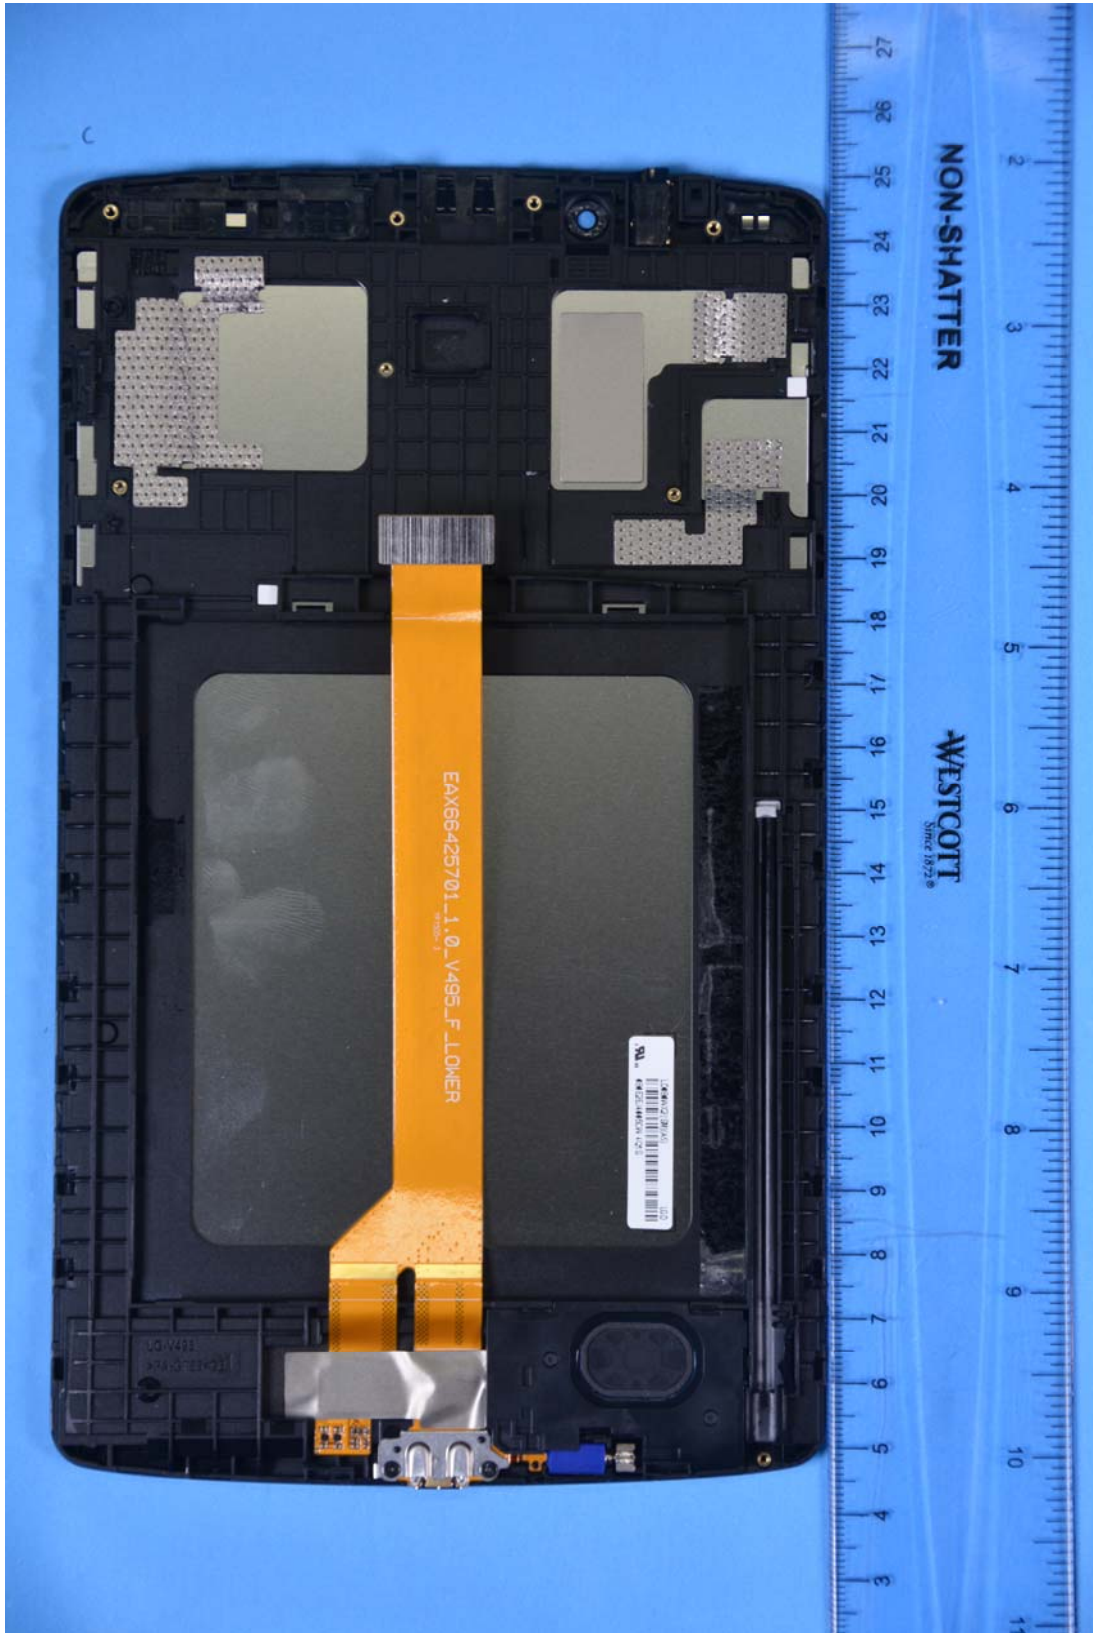

INTERNAL PHOTOGRAPHS

	<p>LG Electronics MobileComm U.S.A FCC ID: ZNFV496</p>	<p>Model: LG-V496</p>
<p>Internal Photos</p>	<p>EUT Type: Portable Tablet Computer</p>	<p>Page 1 of 7</p>

	<p>LG Electronics MobileComm U.S.A FCC ID: ZNFV496</p>	<p>Model: LG-V496</p>
<p>Internal Photos</p>	<p>EUT Type: Portable Tablet Computer</p>	<p>Page 3 of 7</p>

	<p>LG Electronics MobileComm U.S.A FCC ID: ZNFV496</p>	<p>Model: LG-V496</p>
<p>Internal Photos</p>	<p>EUT Type: Portable Tablet Computer</p>	<p>Page 4 of 7</p>

	LG Electronics MobileComm U.S.A FCC ID: ZNFV496	Model: LG-V496
Internal Photos	EUT Type: Portable Tablet Computer	Page 6 of 7

	LG Electronics MobileComm U.S.A FCC ID: ZNFV496	Model: LG-V496
Internal Photos	EUT Type: Portable Tablet Computer	Page 7 of 7