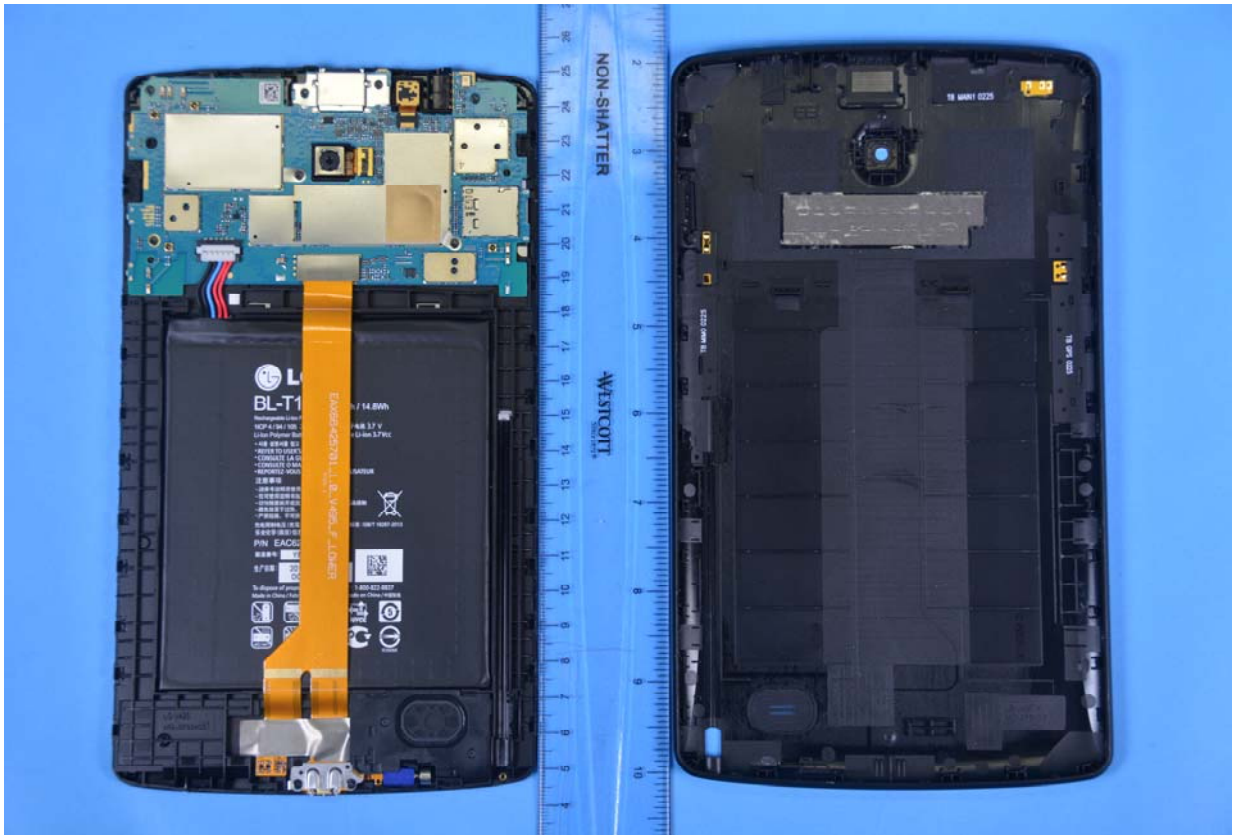

INTERNAL PHOTOGRAPHS

	<p>LG Electronics MobileComm U.S.A FCC ID: ZNFV496</p>	<p>Model: LG-V496</p>
<p>Internal Photos</p>	<p>EUT Type: Portable Tablet Computer</p>	<p>Page 1 of 7</p>

	<p>LG Electronics MobileComm U.S.A FCC ID: ZNFV496</p>	<p>Model: LG-V496</p>
<p>Internal Photos</p>	<p>EUT Type: Portable Tablet Computer</p>	<p>Page 3 of 7</p>

	<p>LG Electronics MobileComm U.S.A FCC ID: ZNFV496</p>	<p>Model: LG-V496</p>
<p>Internal Photos</p>	<p>EUT Type: Portable Tablet Computer</p>	<p>Page 4 of 7</p>

	LG Electronics MobileComm U.S.A FCC ID: ZNFV496	Model: LG-V496
Internal Photos	EUT Type: Portable Tablet Computer	Page 6 of 7

	LG Electronics MobileComm U.S.A FCC ID: ZNFV496	Model: LG-V496
Internal Photos	EUT Type: Portable Tablet Computer	Page 7 of 7