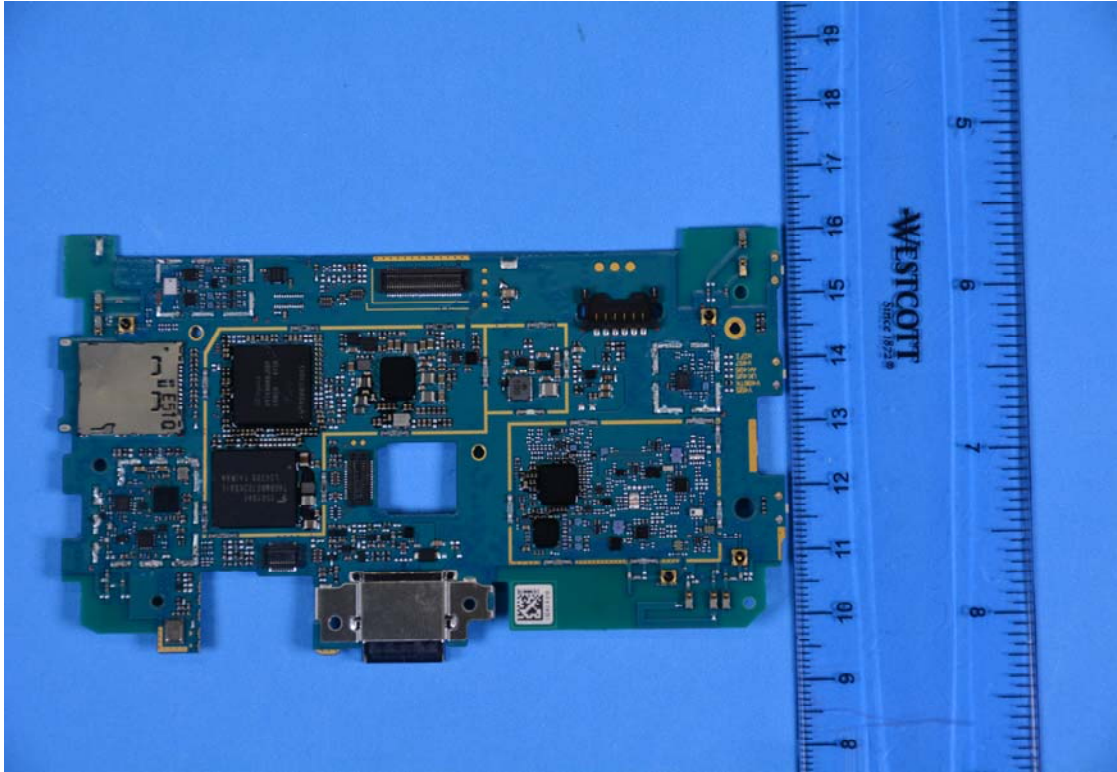

INTERNAL PHOTOGRAPHS

	<p>LG Electronics MobileComm U.S.A FCC ID: ZNFV496</p>	<p>Model: LG-V496</p>
<p>Internal Photos</p>	<p>EUT Type: Portable Tablet Computer</p>	<p>Page 1 of 7</p>

	<p>LG Electronics MobileComm U.S.A FCC ID: ZNFV496</p>	<p>Model: LG-V496</p>
<p>Internal Photos</p>	<p>EUT Type: Portable Tablet Computer</p>	<p>Page 3 of 7</p>

	<p>LG Electronics MobileComm U.S.A FCC ID: ZNFV496</p>	<p>Model: LG-V496</p>
<p>Internal Photos</p>	<p>EUT Type: Portable Tablet Computer</p>	<p>Page 4 of 7</p>

	LG Electronics MobileComm U.S.A FCC ID: ZNFV496	Model: LG-V496
Internal Photos	EUT Type: Portable Tablet Computer	Page 6 of 7

	LG Electronics MobileComm U.S.A FCC ID: ZNFV496	Model: LG-V496
Internal Photos	EUT Type: Portable Tablet Computer	Page 7 of 7