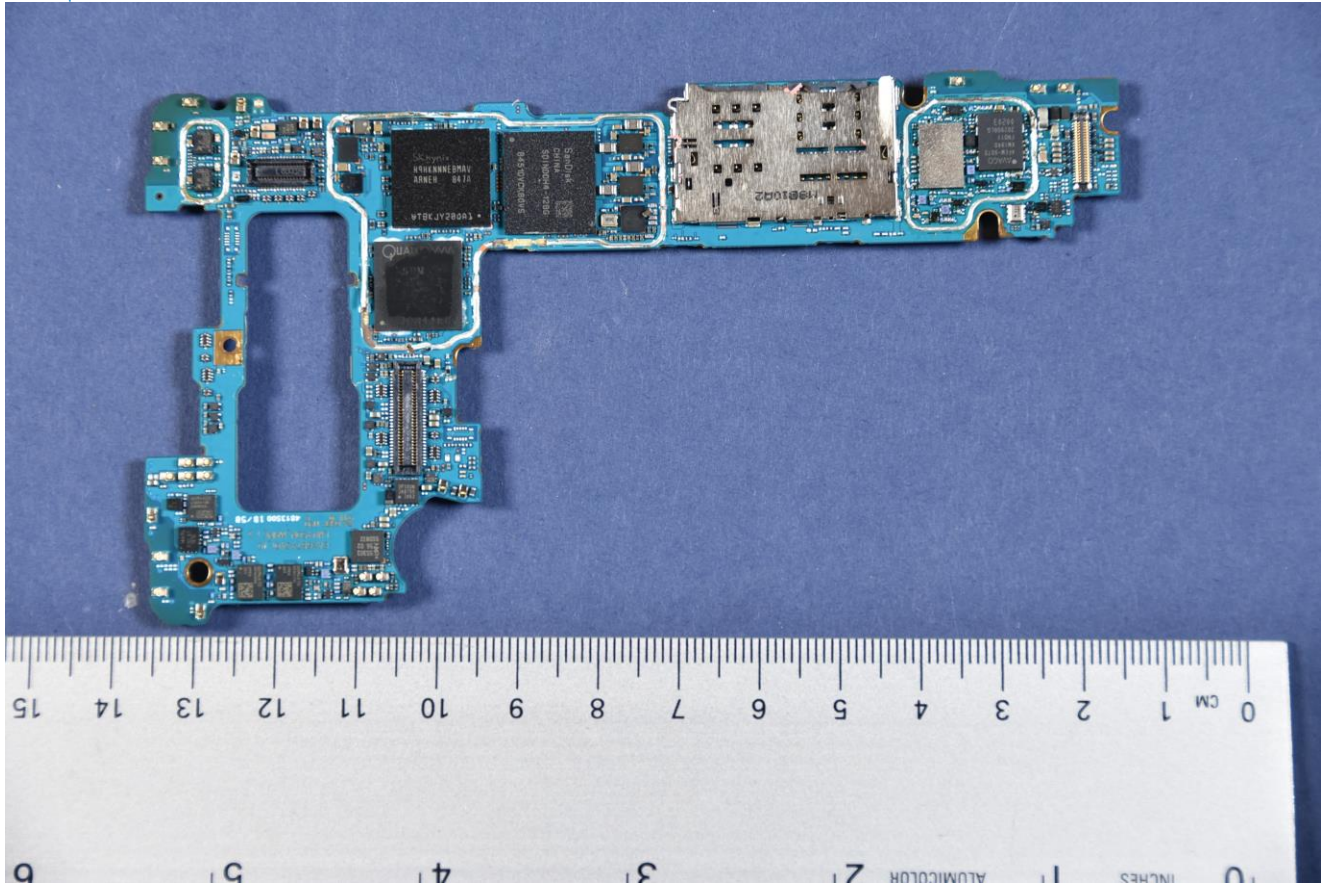

**INTERNAL PHOTOGRAPHS**

	<p>LG Electronics USA, Inc. FCC ID: ZNFV450PM</p>	<p>Model: LM-V450PM</p>
<p>Internal Photos</p>	<p>EUT Type: Portable Handset</p>	<p>Page 1 of 10</p>

	<p>LG Electronics USA, Inc. FCC ID: ZNFV450PM</p>	<p>Model: LM-V450PM</p>
<p>Internal Photos</p>	<p>EUT Type: Portable Handset</p>	<p>Page 2 of 10</p>

	<p>LG Electronics USA, Inc. FCC ID: ZNFV450PM</p>	<p>Model: LM-V450PM</p>
<p>Internal Photos</p>	<p>EUT Type: Portable Handset</p>	<p>Page 3 of 10</p>

	LG Electronics USA, Inc. FCC ID: ZNFV450PM	Model: LM-V450PM
Internal Photos	EUT Type: Portable Handset	Page 5 of 10

	<p>LG Electronics USA, Inc. FCC ID: ZNFV450PM</p>	<p>Model: LM-V450PM</p>
<p>Internal Photos</p>	<p>EUT Type: Portable Handset</p>	<p>Page 6 of 10</p>

	<p>LG Electronics USA, Inc. FCC ID: ZNFV450PM</p>	<p>Model: LM-V450PM</p>
<p>Internal Photos</p>	<p>EUT Type: Portable Handset</p>	<p>Page 7 of 10</p>