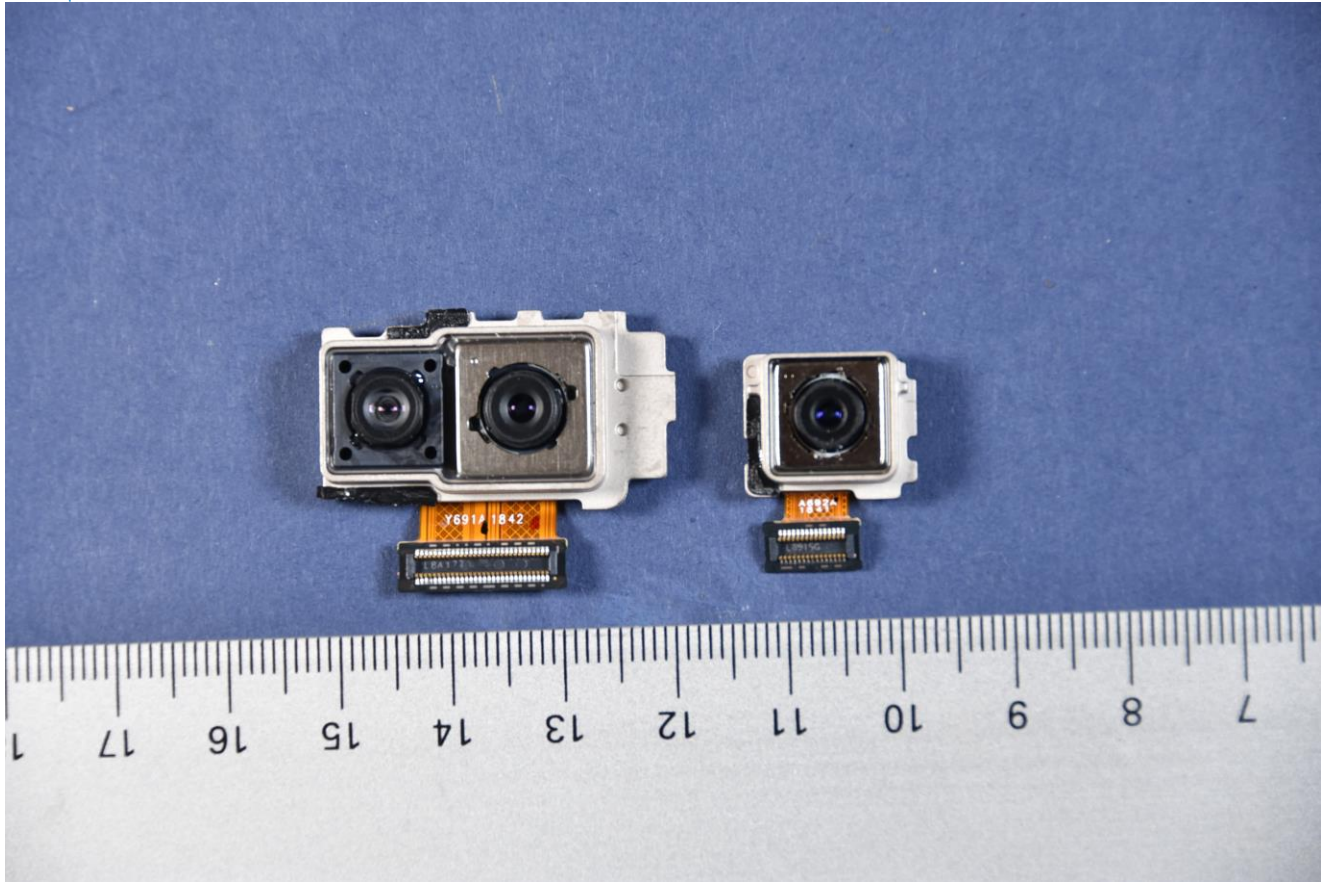

LG Electronics USA, Inc. FCC ID: ZNFV450PM	Model: LM-V450PM
Internal Photos	EUT Type: Portable Handset	Page 10 of 10