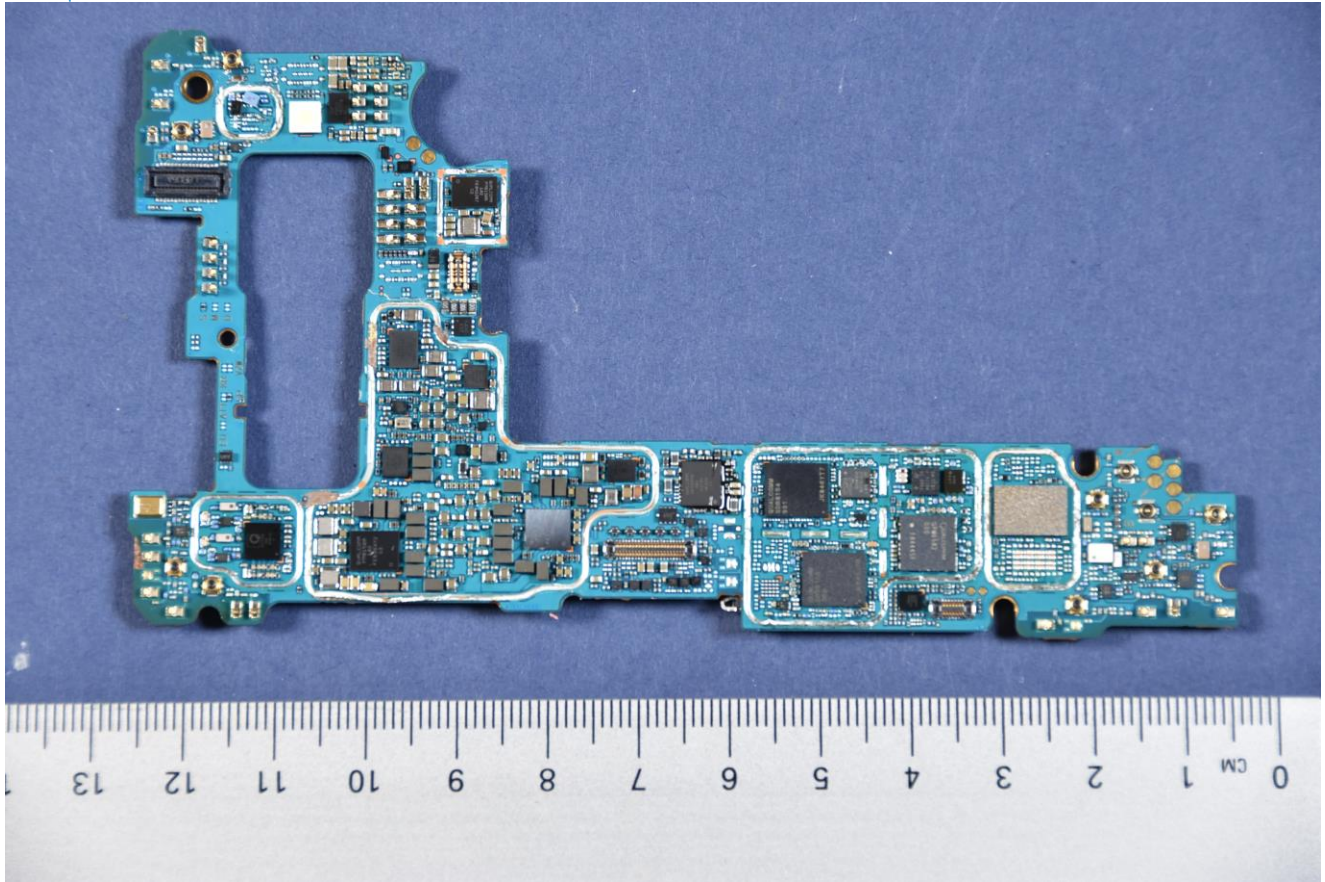

	<p>LG Electronics USA, Inc. FCC ID: ZNFV450PM</p>	<p>Model: LM-V450PM</p>
<p>Internal Photos</p>	<p>EUT Type: Portable Handset</p>	<p>Page 6 of 10</p>

	<p>LG Electronics USA, Inc. FCC ID: ZNFV450PM</p>	<p>Model: LM-V450PM</p>
<p>Internal Photos</p>	<p>EUT Type: Portable Handset</p>	<p>Page 7 of 10</p>

	LG Electronics USA, Inc. FCC ID: ZNFV450PM	Model: LM-V450PM
Internal Photos	EUT Type: Portable Handset	Page 8 of 10

	LG Electronics USA, Inc. FCC ID: ZNFV450PM	Model: LM-V450PM
Internal Photos	EUT Type: Portable Handset	Page 9 of 10