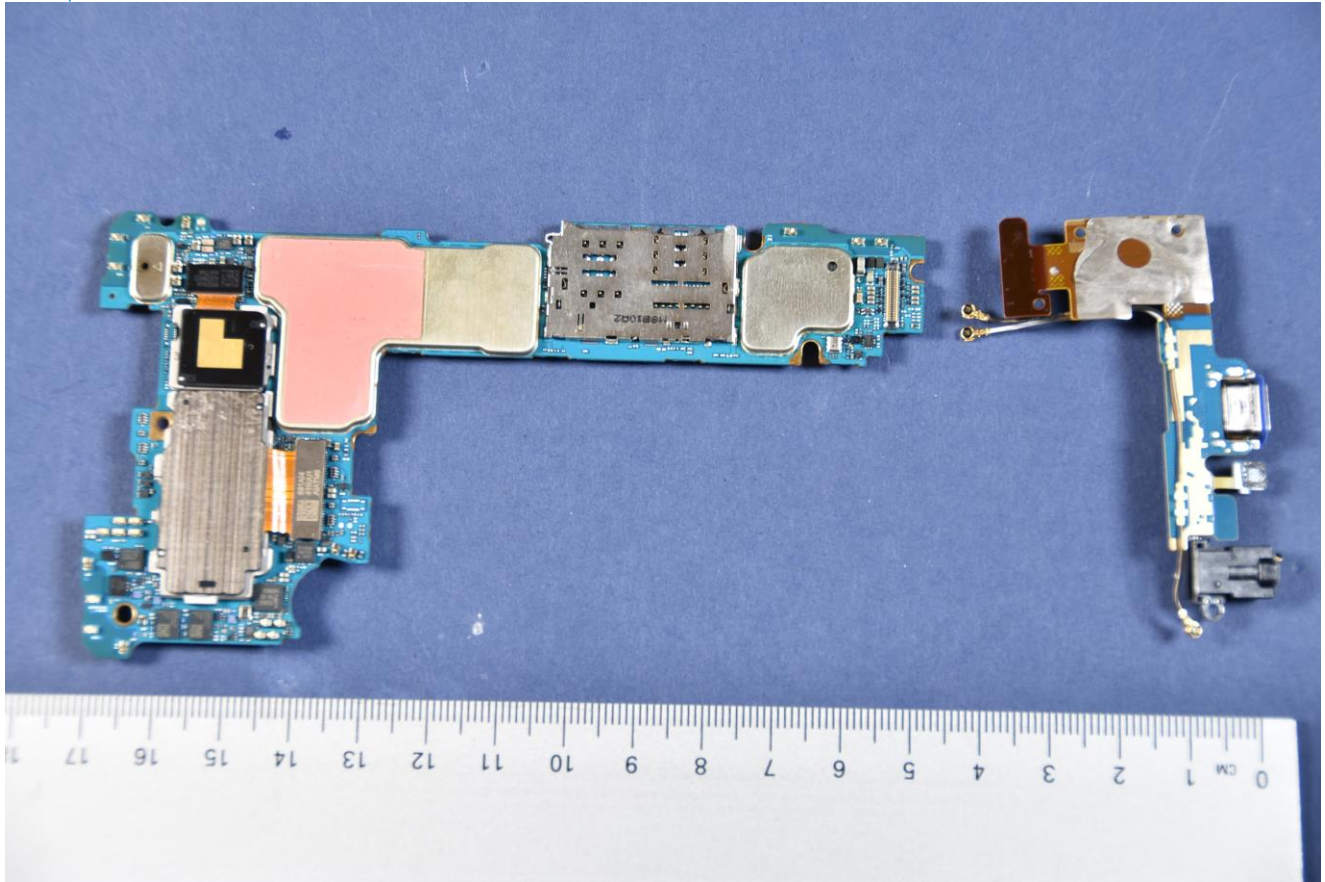

**INTERNAL PHOTOGRAPHS**

	<p>LG Electronics USA, Inc. FCC ID: ZNFV450PM</p>	<p>Model: LM-V450PM</p>
<p>Internal Photos</p>	<p>EUT Type: Portable Handset</p>	<p>Page 1 of 10</p>

	<p>LG Electronics USA, Inc. FCC ID: ZNFV450PM</p>	<p>Model: LM-V450PM</p>
<p>Internal Photos</p>	<p>EUT Type: Portable Handset</p>	<p>Page 2 of 10</p>

	<p>LG Electronics USA, Inc. FCC ID: ZNFV450PM</p>	<p>Model: LM-V450PM</p>
<p>Internal Photos</p>	<p>EUT Type: Portable Handset</p>	<p>Page 3 of 10</p>

	LG Electronics USA, Inc. FCC ID: ZNFV450PM	Model: LM-V450PM
Internal Photos	EUT Type: Portable Handset	Page 5 of 10

	<p>LG Electronics USA, Inc. FCC ID: ZNFV450PM</p>	<p>Model: LM-V450PM</p>
<p>Internal Photos</p>	<p>EUT Type: Portable Handset</p>	<p>Page 6 of 10</p>

	<p>LG Electronics USA, Inc. FCC ID: ZNFV450PM</p>	<p>Model: LM-V450PM</p>
<p>Internal Photos</p>	<p>EUT Type: Portable Handset</p>	<p>Page 7 of 10</p>