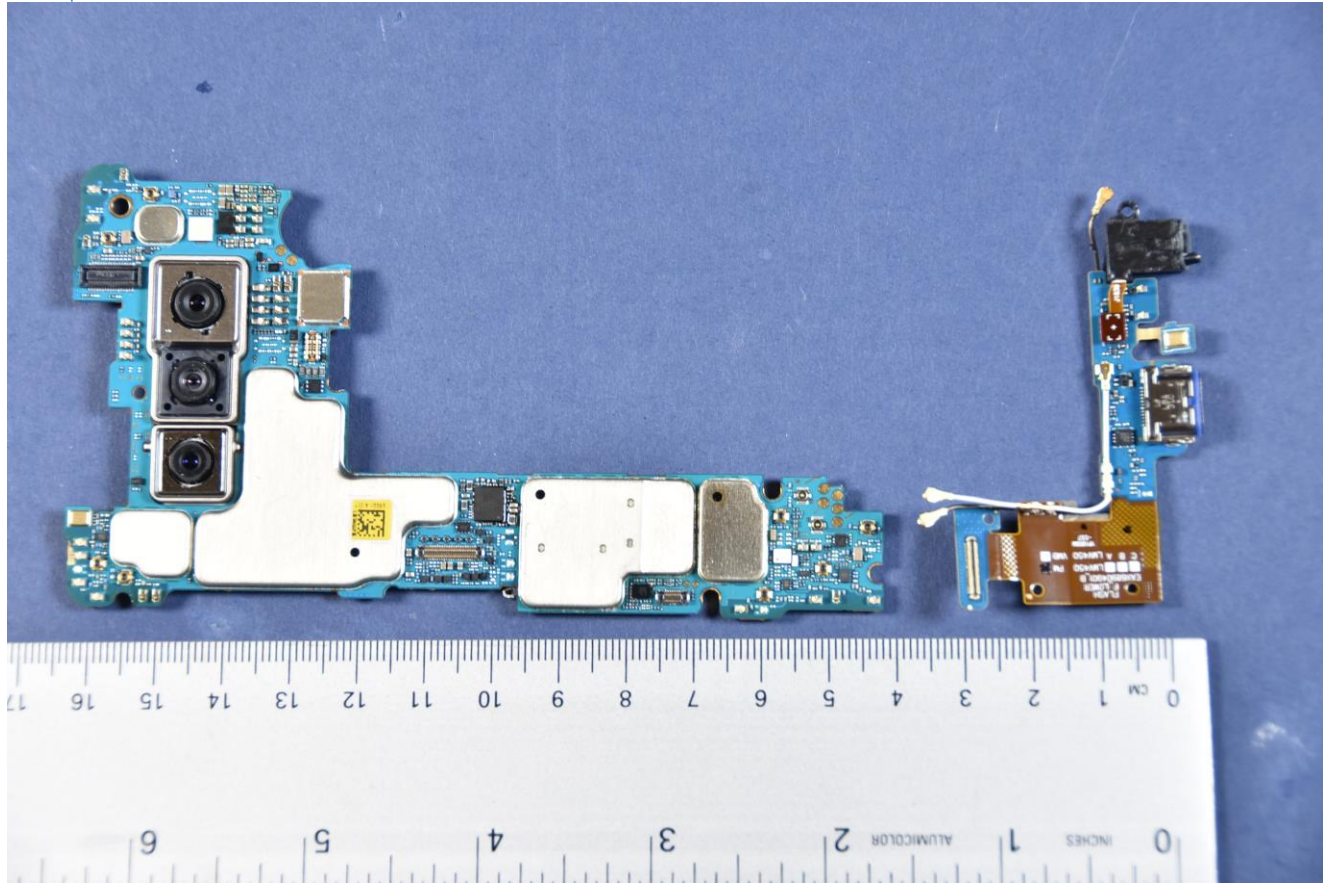

**INTERNAL PHOTOGRAPHS**

	<p>LG Electronics USA, Inc. FCC ID: ZNFV450PM</p>	<p>Model: LM-V450PM</p>
<p>Internal Photos</p>	<p>EUT Type: Portable Handset</p>	<p>Page 1 of 10</p>

	<p>LG Electronics USA, Inc. FCC ID: ZNFV450PM</p>	<p>Model: LM-V450PM</p>
<p>Internal Photos</p>	<p>EUT Type: Portable Handset</p>	<p>Page 2 of 10</p>

	<p>LG Electronics USA, Inc. FCC ID: ZNFV450PM</p>	<p>Model: LM-V450PM</p>
<p>Internal Photos</p>	<p>EUT Type: Portable Handset</p>	<p>Page 3 of 10</p>

	LG Electronics USA, Inc. FCC ID: ZNFV450PM	Model: LM-V450PM
Internal Photos	EUT Type: Portable Handset	Page 5 of 10

	<p>LG Electronics USA, Inc. FCC ID: ZNFV450PM</p>	<p>Model: LM-V450PM</p>
<p>Internal Photos</p>	<p>EUT Type: Portable Handset</p>	<p>Page 6 of 10</p>

	<p>LG Electronics USA, Inc. FCC ID: ZNFV450PM</p>	<p>Model: LM-V450PM</p>
<p>Internal Photos</p>	<p>EUT Type: Portable Handset</p>	<p>Page 7 of 10</p>