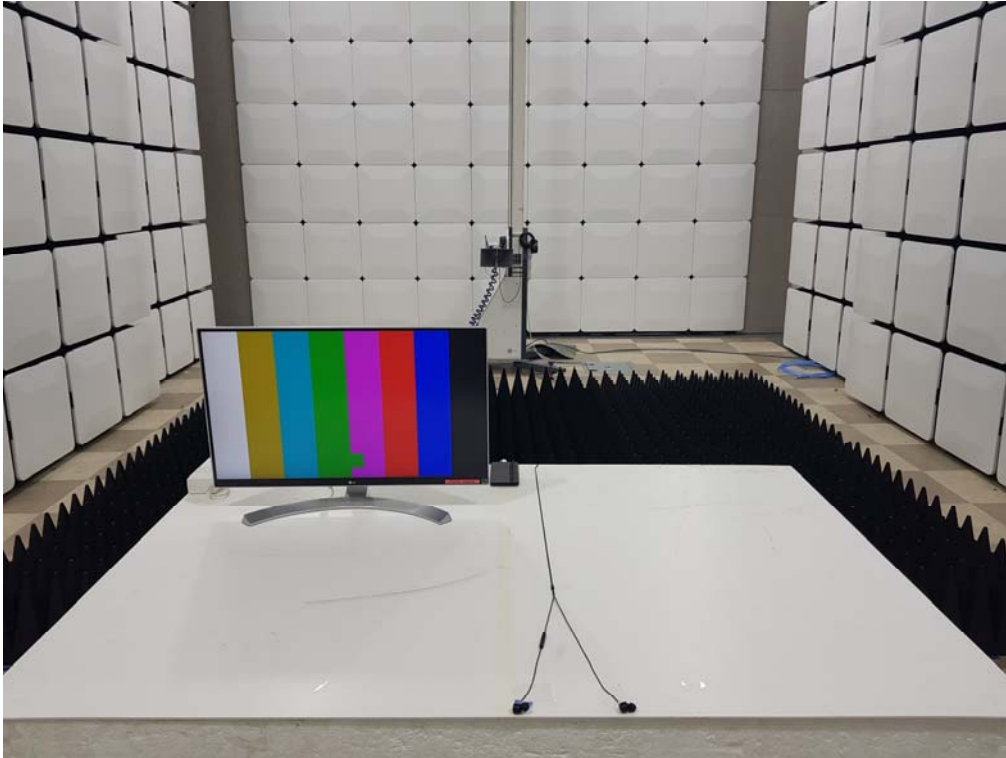

## A.2 RADIATED MEASUREMENT PHOTOS

[ Camera / MP3 / FM Radio Mode ]

30 MHz to 1 000 MHz

**1 GHz to 18 GHz**

18 GHz to 30 GHz

**[ Display Mode ]**

**30 MHz to 1 000 MHz**

**1 GHz to 18 GHz**