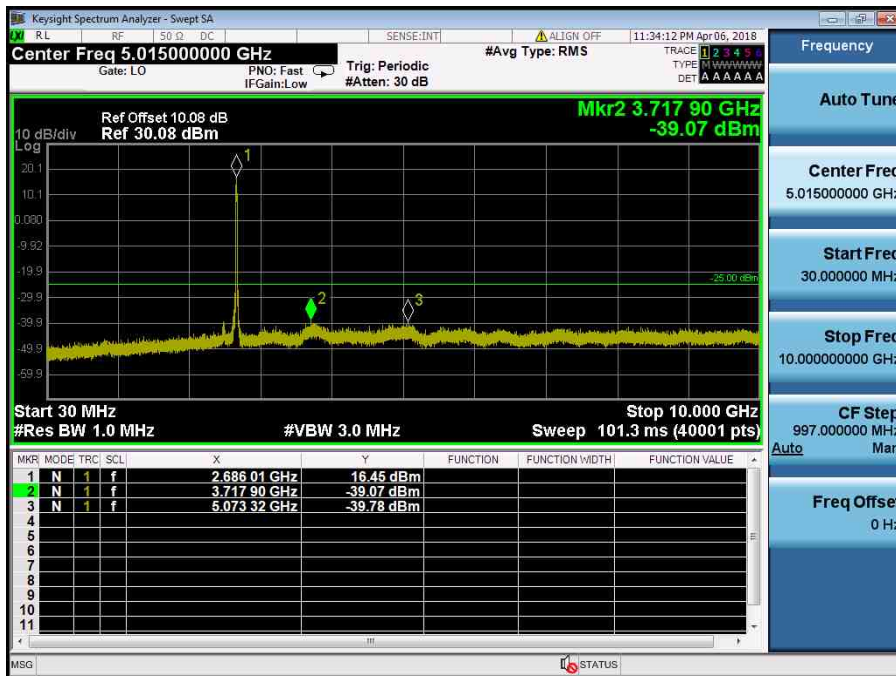

LTE Band 41 / 20MHz / QPSK - RB Size/Offset (50/25) – Low Channel

LTE Band 41 / 20MHz / QPSK - RB Size/Offset (1/0) – Mid Channel

LTE Band 41 / 20MHz / QPSK - RB Size/Offset (1/0) – Mid Channel

LTE Band 41 / 20MHz / 16QAM - RB Size/Offset (100/0) – High Channel

LTE Band 41 / 20MHz / 16QAM - RB Size/Offset (100/0) – High Channel

LTE Band 41 / 15MHz / QPSK - RB Size/Offset (75/0) – Low Channel

LTE Band 41 / 15MHz / QPSK - RB Size/Offset (75/0) – Low Channel

LTE Band 41 / 15MHz / 64QAM - RB Size/Offset (75/0) – Mid Channel