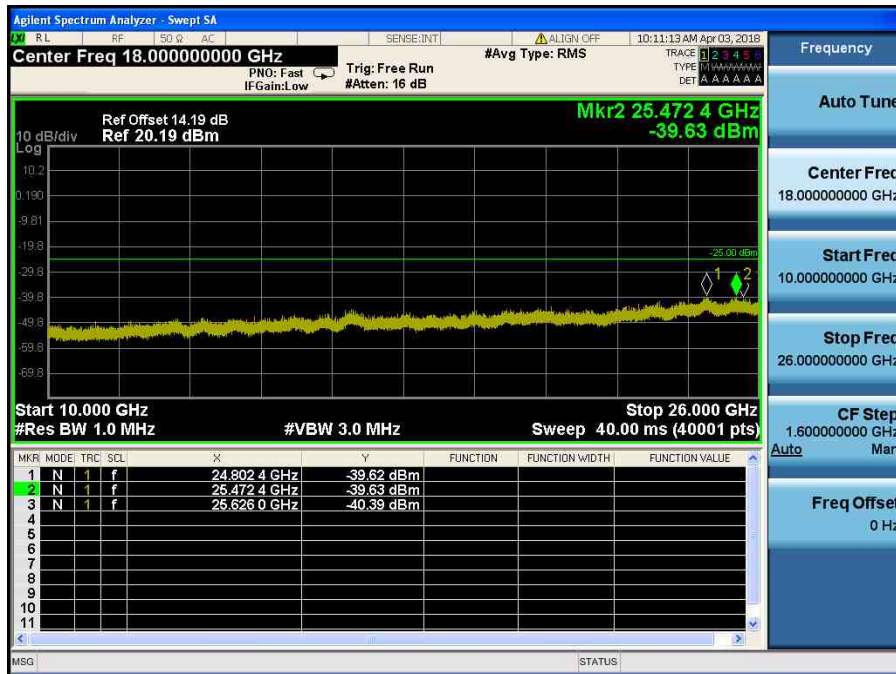

LTE Band 7 / 15MHz / QPSK - RB Size/Offset (1/0) – Mid Channel

LTE Band 7 / 15MHz / QPSK - RB Size/Offset (1/0) – Mid Channel

LTE Band 7 / 15MHz / 64QAM - RB Size/Offset (36/18) – High Channel

LTE Band 7 / 15MHz / 64QAM - RB Size/Offset (36/18) – High Channel

LTE Band 7 / 10MHz / 64QAM - RB Size/Offset (1/25) – Low Channel

LTE Band 7 / 10MHz / 64QAM - RB Size/Offset (1/25) – Low Channel

LTE Band 7 / 10MHz / QPSK - RB Size/Offset (25/25) – Mid Channel

LTE Band 7 / 10MHz / QPSK - RB Size/Offset (25/25) – Mid Channel

LTE Band 7 / 10MHz / QPSK - RB Size/Offset (25/0) – High Channel

LTE Band 7 / 10MHz / QPSK - RB Size/Offset (25/0) – High Channel

LTE Band 7 / 5MHz / 64QAM - RB Size/Offset (12/0) – Low Channel

LTE Band 7 / 5MHz / 64QAM - RB Size/Offset (12/0) – Low Channel