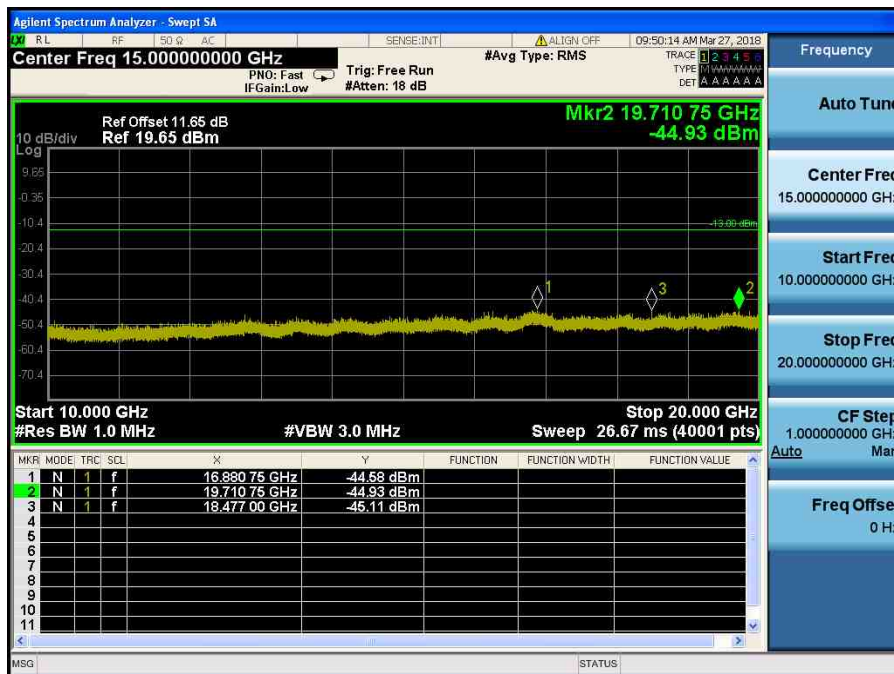

LTE Band 2 / 3MHz / QPSK - RB Size/Offset (1/7) – Mid Channel

LTE Band 2 / 3MHz / QPSK - RB Size/Offset (1/7) – Mid Channel

LTE Band 2 / 3MHz / 16QAM - RB Size/Offset (15/0) – High Channel

LTE Band 2 / 3MHz / 16QAM - RB Size/Offset (15/0) – High Channel

LTE Band 2 / 1.4MHz / QPSK - RB Size/Offset (6/0) – Low Channel

LTE Band 2 / 1.4MHz / QPSK - RB Size/Offset (6/0) – Low Channel

LTE Band 2 / 1.4MHz / QPSK - RB Size/Offset (1/0) – Mid Channel

LTE Band 2 / 1.4MHz / QPSK - RB Size/Offset (1/0) – Mid Channel

LTE Band 2 / 1.4MHz / 16QAM - RB Size/Offset (6/0) – High Channel

LTE Band 2 / 1.4MHz / 16QAM - RB Size/Offset (6/0) – High Channel

8.4.7 LTE Band 41

LTE Band 41 / 20MHz / QPSK - RB Size/Offset (50/25) – Low Channel