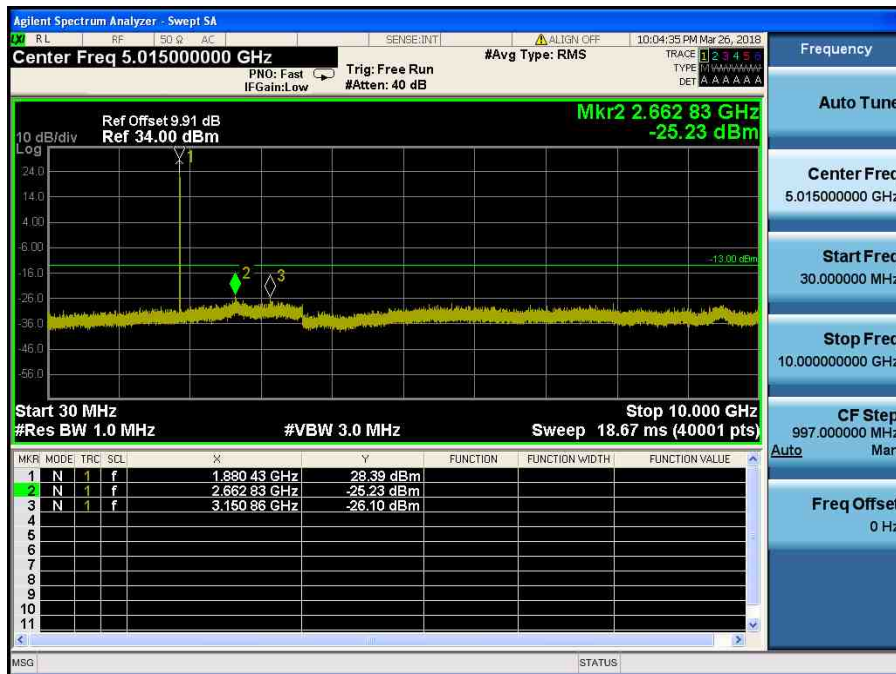

LTE Band 2 / 5MHz / QPSK - RB Size/Offset (1/24) – High Channel

LTE Band 2 / 5MHz / QPSK - RB Size/Offset (1/24) – High Channel

LTE Band 2 / 3MHz / 16QAM - RB Size/Offset (8/4) – Low Channel

LTE Band 2 / 3MHz / 16QAM - RB Size/Offset (8/4) – Low Channel

LTE Band 2 / 3MHz / QPSK - RB Size/Offset (1/7) – Mid Channel

LTE Band 2 / 3MHz / QPSK - RB Size/Offset (1/7) – Mid Channel

LTE Band 2 / 3MHz / 16QAM - RB Size/Offset (15/0) – High Channel

LTE Band 2 / 3MHz / 16QAM - RB Size/Offset (15/0) – High Channel

LTE Band 2 / 1.4MHz / QPSK - RB Size/Offset (6/0) – Low Channel

LTE Band 2 / 1.4MHz / QPSK - RB Size/Offset (6/0) – Low Channel

LTE Band 2 / 1.4MHz / QPSK - RB Size/Offset (1/0) – Mid Channel

LTE Band 2 / 1.4MHz / QPSK - RB Size/Offset (1/0) – Mid Channel