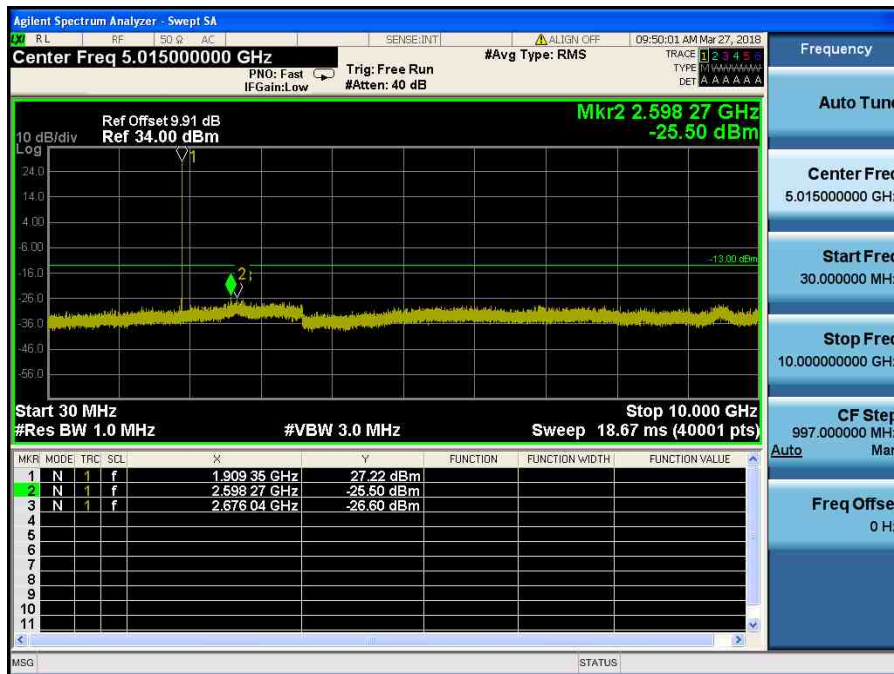

LTE Band 2 / 3MHz / QPSK - RB Size/Offset (1/7) – Mid Channel

LTE Band 2 / 3MHz / QPSK - RB Size/Offset (1/7) – Mid Channel

LTE Band 2 / 3MHz / 16QAM - RB Size/Offset (15/0) – High Channel

LTE Band 2 / 3MHz / 16QAM - RB Size/Offset (15/0) – High Channel

LTE Band 2 / 1.4MHz / QPSK - RB Size/Offset (6/0) – Low Channel

LTE Band 2 / 1.4MHz / QPSK - RB Size/Offset (6/0) – Low Channel

LTE Band 2 / 1.4MHz / QPSK - RB Size/Offset (1/0) – Mid Channel

LTE Band 2 / 1.4MHz / QPSK - RB Size/Offset (1/0) – Mid Channel

LTE Band 2 / 1.4MHz / 16QAM - RB Size/Offset (6/0) – High Channel

LTE Band 2 / 1.4MHz / 16QAM - RB Size/Offset (6/0) – High Channel

8.4.7 LTE Band 41

LTE Band 41 / 20MHz / QPSK - RB Size/Offset (50/25) – Low Channel