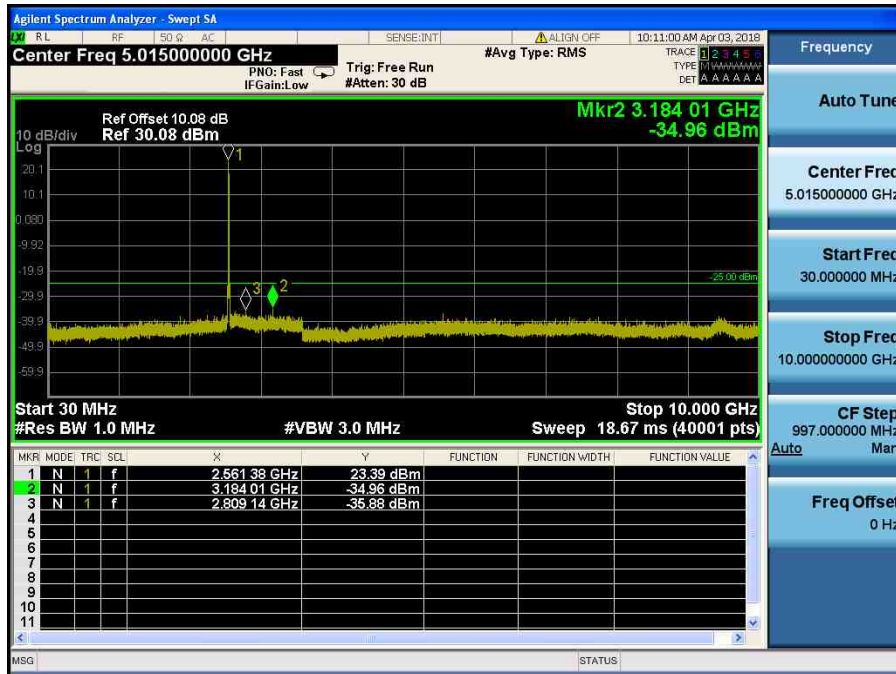

LTE Band 7 / 15MHz / QPSK - RB Size/Offset (1/0) – Mid Channel

LTE Band 7 / 15MHz / QPSK - RB Size/Offset (1/0) – Mid Channel

LTE Band 7 / 15MHz / 64QAM - RB Size/Offset (36/18) – High Channel

LTE Band 7 / 15MHz / 64QAM - RB Size/Offset (36/18) – High Channel

LTE Band 7 / 10MHz / 64QAM - RB Size/Offset (1/25) – Low Channel

LTE Band 7 / 10MHz / 64QAM - RB Size/Offset (1/25) – Low Channel

LTE Band 7 / 10MHz / QPSK - RB Size/Offset (25/25) – Mid Channel

LTE Band 7 / 10MHz / QPSK - RB Size/Offset (25/25) – Mid Channel

LTE Band 7 / 10MHz / QPSK - RB Size/Offset (25/0) – High Channel

LTE Band 7 / 10MHz / QPSK - RB Size/Offset (25/0) – High Channel

LTE Band 7 / 5MHz / 64QAM - RB Size/Offset (12/0) – Low Channel

LTE Band 7 / 5MHz / 64QAM - RB Size/Offset (12/0) – Low Channel