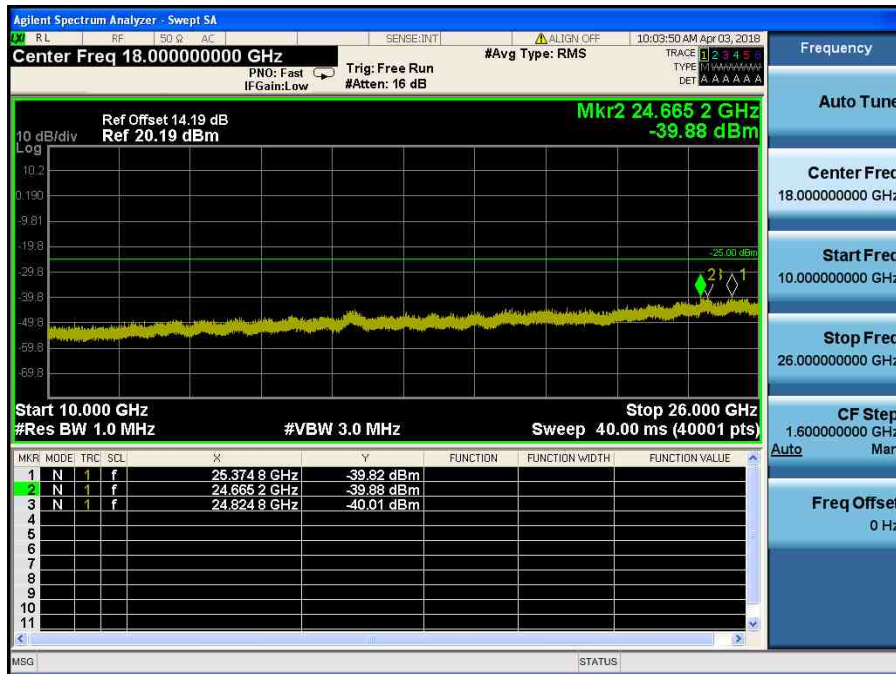

LTE Band 7 / 20MHz / QPSK - RB Size/Offset (1/50) – High Channel

LTE Band 7 / 20MHz / QPSK - RB Size/Offset (1/50) – High Channel

LTE Band 7 / 15MHz / QPSK - RB Size/Offset (1/74) – Low Channel

LTE Band 7 / 15MHz / QPSK - RB Size/Offset (1/74) – Low Channel

LTE Band 7 / 15MHz / QPSK - RB Size/Offset (1/0) – Mid Channel

LTE Band 7 / 15MHz / QPSK - RB Size/Offset (1/0) – Mid Channel

LTE Band 7 / 15MHz / 64QAM - RB Size/Offset (36/18) – High Channel

LTE Band 7 / 15MHz / 64QAM - RB Size/Offset (36/18) – High Channel

LTE Band 7 / 10MHz / 64QAM - RB Size/Offset (1/25) – Low Channel

LTE Band 7 / 10MHz / 64QAM - RB Size/Offset (1/25) – Low Channel

LTE Band 7 / 10MHz / QPSK - RB Size/Offset (25/25) – Mid Channel

LTE Band 7 / 10MHz / QPSK - RB Size/Offset (25/25) – Mid Channel