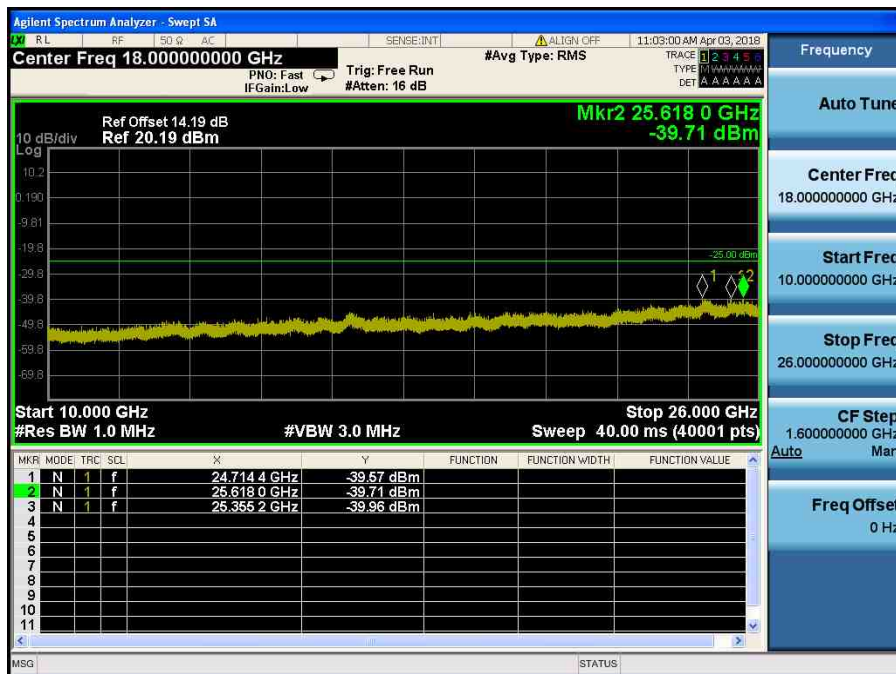

LTE Band 41 / 10MHz / QPSK - RB Size/Offset (1/49) – High Channel

LTE Band 41 / 5MHz / 64QAM - RB Size/Offset (25/0) – Low Channel

LTE Band 41 / 5MHz / 64QAM - RB Size/Offset (25/0) – Low Channel

LTE Band 41 / 5MHz / 64QAM - RB Size/Offset (12/0) – Mid Channel

LTE Band 41 / 5MHz / 64QAM - RB Size/Offset (12/0) – Mid Channel

LTE Band 41 / 5MHz / QPSK - RB Size/Offset (25/0) – High Channel

LTE Band 41 / 5MHz / QPSK - RB Size/Offset (25/0) – High Channel

8.4.8 LTE Band 7

LTE Band 7 / 20MHz / 16QAM - RB Size/Offset (1/50) – Low Channel

LTE Band 7 / 20MHz / 16QAM - RB Size/Offset (1/50) – Low Channel

LTE Band 7 / 20MHz / QPSK - RB Size/Offset (1/99) – Mid Channel

LTE Band 7 / 20MHz / QPSK - RB Size/Offset (1/99) – Mid Channel