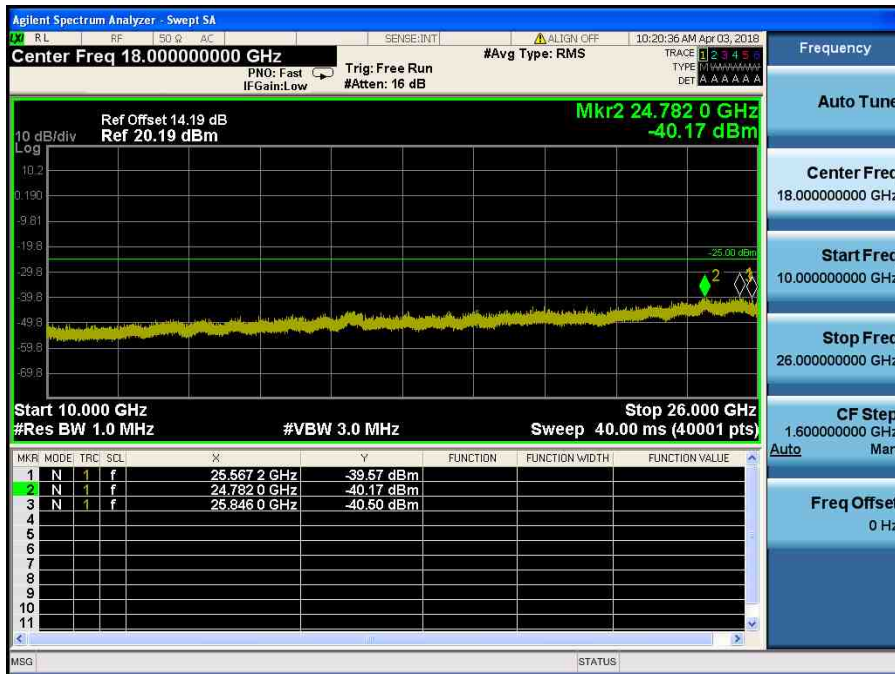

LTE Band 7 / 20MHz / 16QAM - RB Size/Offset (1/50) – Low Channel

LTE Band 7 / 20MHz / 16QAM - RB Size/Offset (1/50) – Low Channel

LTE Band 7 / 20MHz / QPSK - RB Size/Offset (1/99) – Mid Channel

LTE Band 7 / 20MHz / QPSK - RB Size/Offset (1/99) – Mid Channel

LTE Band 7 / 20MHz / QPSK - RB Size/Offset (1/50) – High Channel

LTE Band 7 / 20MHz / QPSK - RB Size/Offset (1/50) – High Channel

LTE Band 7 / 15MHz / QPSK - RB Size/Offset (1/74) – Low Channel

LTE Band 7 / 15MHz / QPSK - RB Size/Offset (1/74) – Low Channel