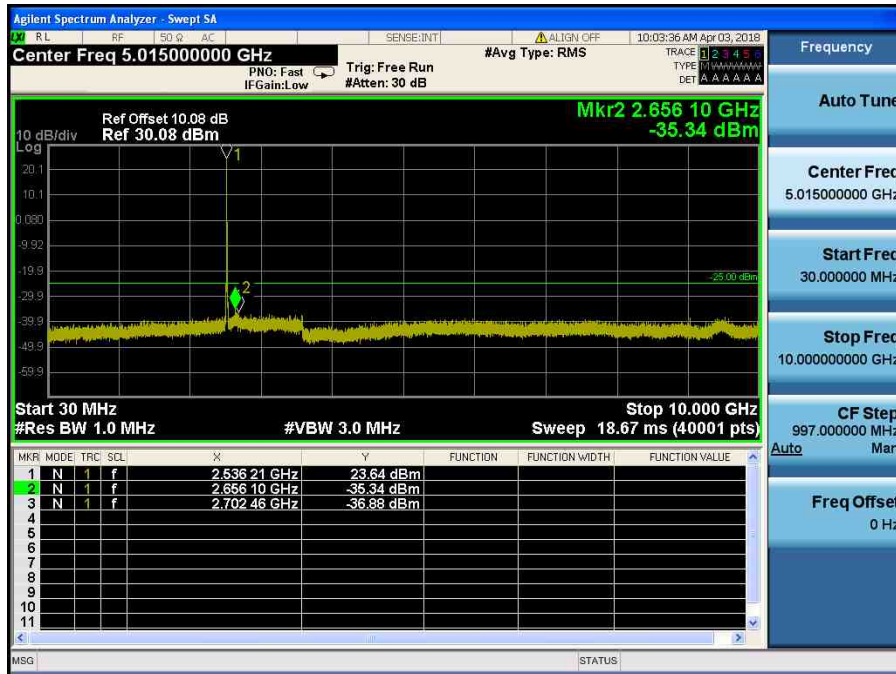

LTE Band 7 / 20MHz / QPSK - RB Size/Offset (1/50) – High Channel

LTE Band 7 / 20MHz / QPSK - RB Size/Offset (1/50) – High Channel

LTE Band 7 / 15MHz / QPSK - RB Size/Offset (1/74) – Low Channel

LTE Band 7 / 15MHz / QPSK - RB Size/Offset (1/74) – Low Channel

LTE Band 7 / 15MHz / QPSK - RB Size/Offset (1/0) – Mid Channel

LTE Band 7 / 15MHz / QPSK - RB Size/Offset (1/0) – Mid Channel

LTE Band 7 / 15MHz / 64QAM - RB Size/Offset (36/18) – High Channel

LTE Band 7 / 15MHz / 64QAM - RB Size/Offset (36/18) – High Channel

LTE Band 7 / 10MHz / 64QAM - RB Size/Offset (1/25) – Low Channel

LTE Band 7 / 10MHz / 64QAM - RB Size/Offset (1/25) – Low Channel

LTE Band 7 / 10MHz / QPSK - RB Size/Offset (25/25) – Mid Channel

LTE Band 7 / 10MHz / QPSK - RB Size/Offset (25/25) – Mid Channel