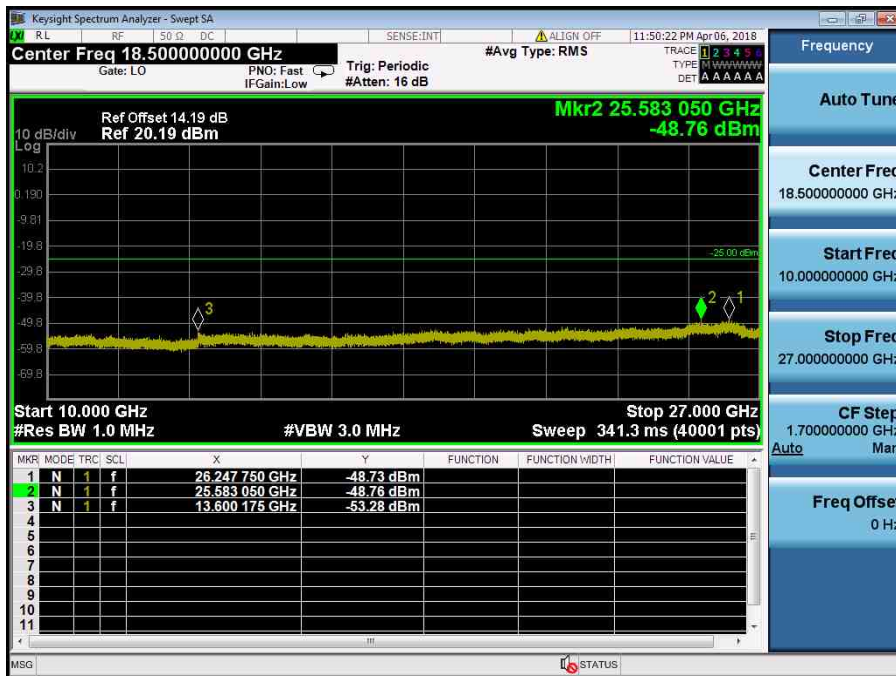

LTE Band 41 / 10MHz / QPSK - RB Size/Offset (1/25) – Low Channel

LTE Band 41 / 10MHz / 64QAM - RB Size/Offset (50/0) – Mid Channel

LTE Band 41 / 10MHz / 64QAM - RB Size/Offset (50/0) – Mid Channel

LTE Band 41 / 10MHz / QPSK - RB Size/Offset (1/49) – High Channel

LTE Band 41 / 10MHz / QPSK - RB Size/Offset (1/49) – High Channel

LTE Band 41 / 5MHz / 64QAM - RB Size/Offset (25/0) – Low Channel

LTE Band 41 / 5MHz / 64QAM - RB Size/Offset (25/0) – Low Channel

LTE Band 41 / 5MHz / 64QAM - RB Size/Offset (12/0) – Mid Channel