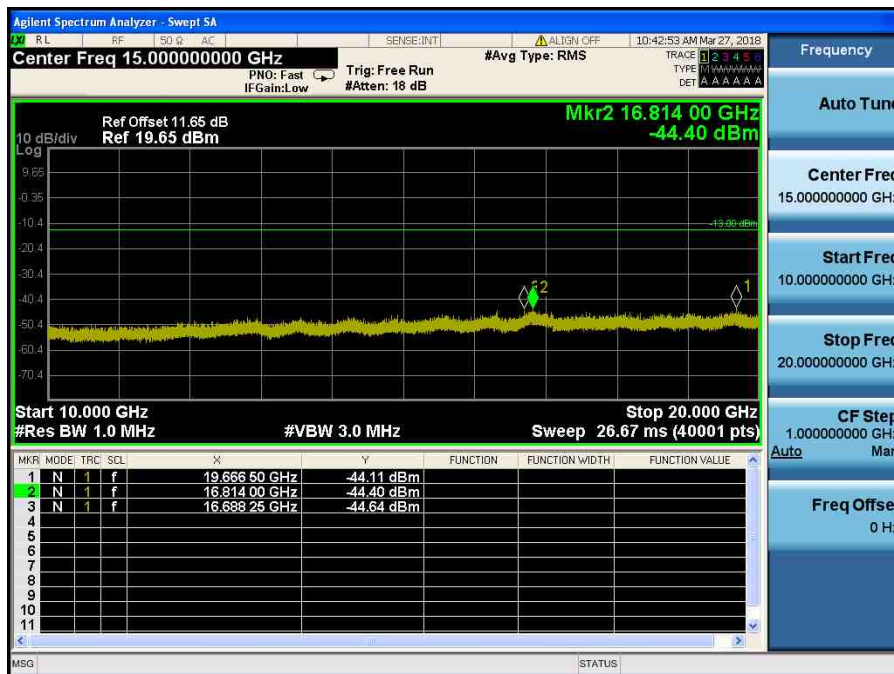

LTE Band 2 / 5MHz / QPSK - RB Size/Offset (1/24) – High Channel

LTE Band 2 / 5MHz / QPSK - RB Size/Offset (1/24) – High Channel

LTE Band 2 / 3MHz / 16QAM - RB Size/Offset (8/4) – Low Channel

LTE Band 2 / 3MHz / 16QAM - RB Size/Offset (8/4) – Low Channel

LTE Band 2 / 3MHz / QPSK - RB Size/Offset (1/7) – Mid Channel

LTE Band 2 / 3MHz / QPSK - RB Size/Offset (1/7) – Mid Channel

LTE Band 2 / 3MHz / 16QAM - RB Size/Offset (15/0) – High Channel

LTE Band 2 / 3MHz / 16QAM - RB Size/Offset (15/0) – High Channel

LTE Band 2 / 1.4MHz / QPSK - RB Size/Offset (6/0) – Low Channel

LTE Band 2 / 1.4MHz / QPSK - RB Size/Offset (6/0) – Low Channel

LTE Band 2 / 1.4MHz / QPSK - RB Size/Offset (1/0) – Mid Channel

LTE Band 2 / 1.4MHz / QPSK - RB Size/Offset (1/0) – Mid Channel