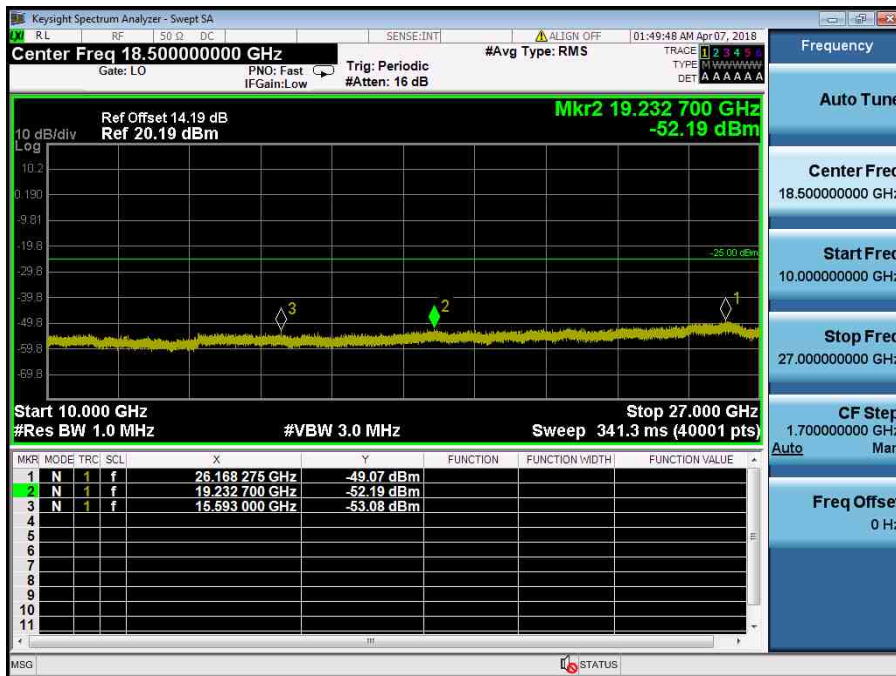

LTE Band 41 / 20MHz / QPSK - RB Size/Offset (50/25) – Low Channel

LTE Band 41 / 20MHz / QPSK - RB Size/Offset (1/0) – Mid Channel

LTE Band 41 / 20MHz / QPSK - RB Size/Offset (1/0) – Mid Channel

LTE Band 41 / 20MHz / 16QAM - RB Size/Offset (100/0) – High Channel

LTE Band 41 / 20MHz / 16QAM - RB Size/Offset (100/0) – High Channel

LTE Band 41 / 15MHz / QPSK - RB Size/Offset (75/0) – Low Channel

LTE Band 41 / 15MHz / QPSK - RB Size/Offset (75/0) – Low Channel

LTE Band 41 / 15MHz / 64QAM - RB Size/Offset (75/0) – Mid Channel

LTE Band 41 / 15MHz / 64QAM - RB Size/Offset (75/0) – Mid Channel

LTE Band 41 / 15MHz / 64QAM - RB Size/Offset (75/0) – High Channel

LTE Band 41 / 15MHz / 64QAM - RB Size/Offset (75/0) – High Channel

LTE Band 41 / 10MHz / QPSK - RB Size/Offset (1/25) – Low Channel