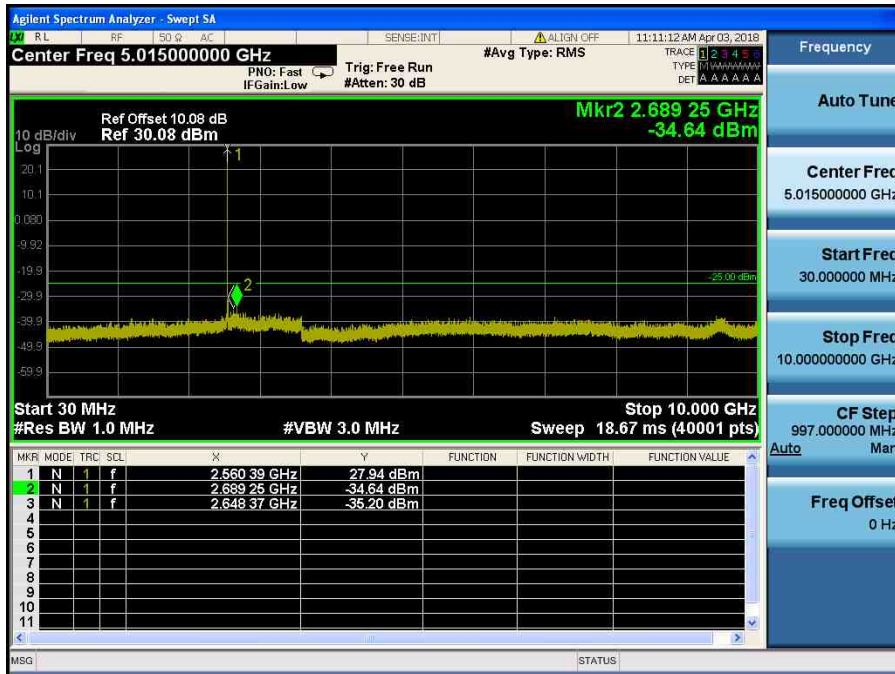

LTE Band 7 / 20MHz / 16QAM - RB Size/Offset (1/50) – Low Channel

LTE Band 7 / 20MHz / 16QAM - RB Size/Offset (1/50) – Low Channel

LTE Band 7 / 20MHz / QPSK - RB Size/Offset (1/99) – Mid Channel

LTE Band 7 / 20MHz / QPSK - RB Size/Offset (1/99) – Mid Channel

LTE Band 7 / 20MHz / QPSK - RB Size/Offset (1/50) – High Channel

LTE Band 7 / 20MHz / QPSK - RB Size/Offset (1/50) – High Channel

LTE Band 7 / 15MHz / QPSK - RB Size/Offset (1/74) – Low Channel

LTE Band 7 / 15MHz / QPSK - RB Size/Offset (1/74) – Low Channel