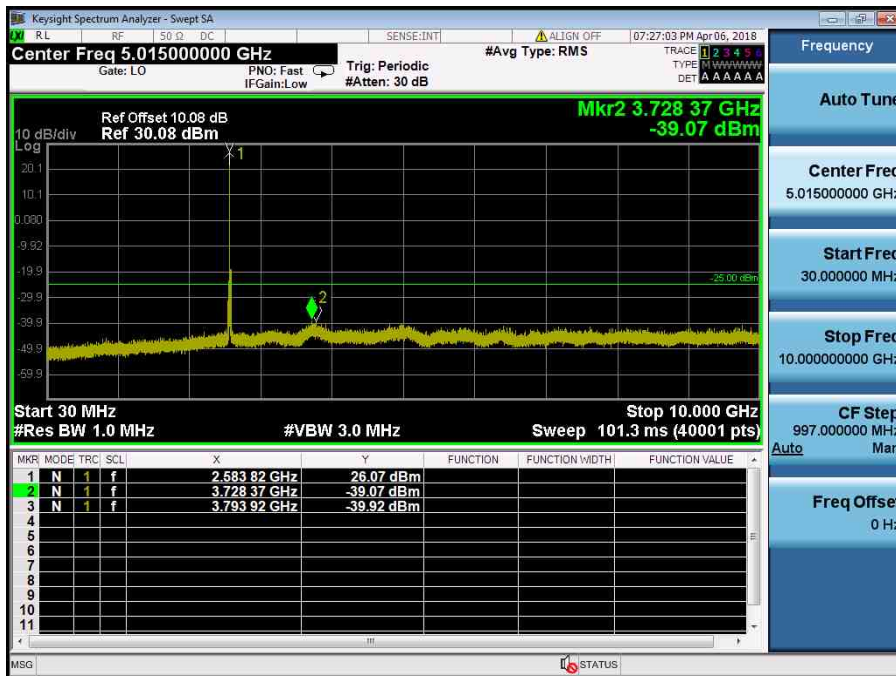

LTE Band 2 / 1.4MHz / QPSK - RB Size/Offset (6/0) – Low Channel

LTE Band 2 / 1.4MHz / QPSK - RB Size/Offset (6/0) – Low Channel

LTE Band 2 / 1.4MHz / QPSK - RB Size/Offset (1/0) – Mid Channel

LTE Band 2 / 1.4MHz / QPSK - RB Size/Offset (1/0) – Mid Channel

LTE Band 2 / 1.4MHz / 16QAM - RB Size/Offset (6/0) – High Channel

LTE Band 2 / 1.4MHz / 16QAM - RB Size/Offset (6/0) – High Channel

8.4.7 LTE Band 41

LTE Band 41 / 20MHz / QPSK - RB Size/Offset (50/25) – Low Channel

LTE Band 41 / 20MHz / QPSK - RB Size/Offset (50/25) – Low Channel

LTE Band 41 / 20MHz / QPSK - RB Size/Offset (1/0) – Mid Channel

LTE Band 41 / 20MHz / QPSK - RB Size/Offset (1/0) – Mid Channel

LTE Band 41 / 20MHz / 16QAM - RB Size/Offset (100/0) – High Channel