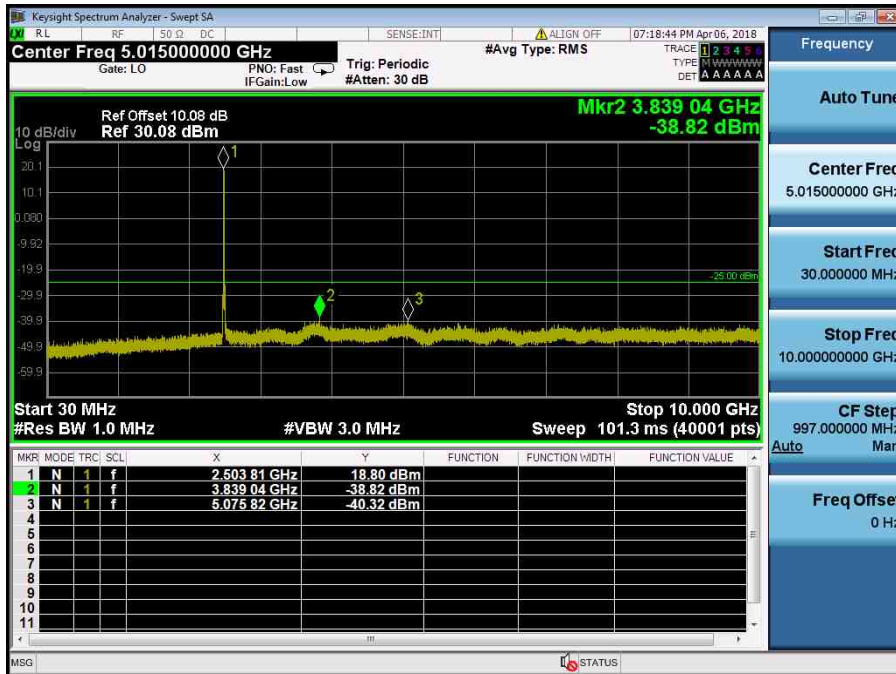

LTE Band 2 / 3MHz / QPSK - RB Size/Offset (1/7) – Mid Channel

LTE Band 2 / 3MHz / QPSK - RB Size/Offset (1/7) – Mid Channel

LTE Band 2 / 3MHz / 16QAM - RB Size/Offset (15/0) – High Channel

LTE Band 2 / 3MHz / 16QAM - RB Size/Offset (15/0) – High Channel

LTE Band 2 / 1.4MHz / QPSK - RB Size/Offset (6/0) – Low Channel

LTE Band 2 / 1.4MHz / QPSK - RB Size/Offset (6/0) – Low Channel

LTE Band 2 / 1.4MHz / QPSK - RB Size/Offset (1/0) – Mid Channel

LTE Band 2 / 1.4MHz / QPSK - RB Size/Offset (1/0) – Mid Channel

LTE Band 2 / 1.4MHz / 16QAM - RB Size/Offset (6/0) – High Channel

LTE Band 2 / 1.4MHz / 16QAM - RB Size/Offset (6/0) – High Channel

8.4.7 LTE Band 41

LTE Band 41 / 20MHz / QPSK - RB Size/Offset (50/25) – Low Channel