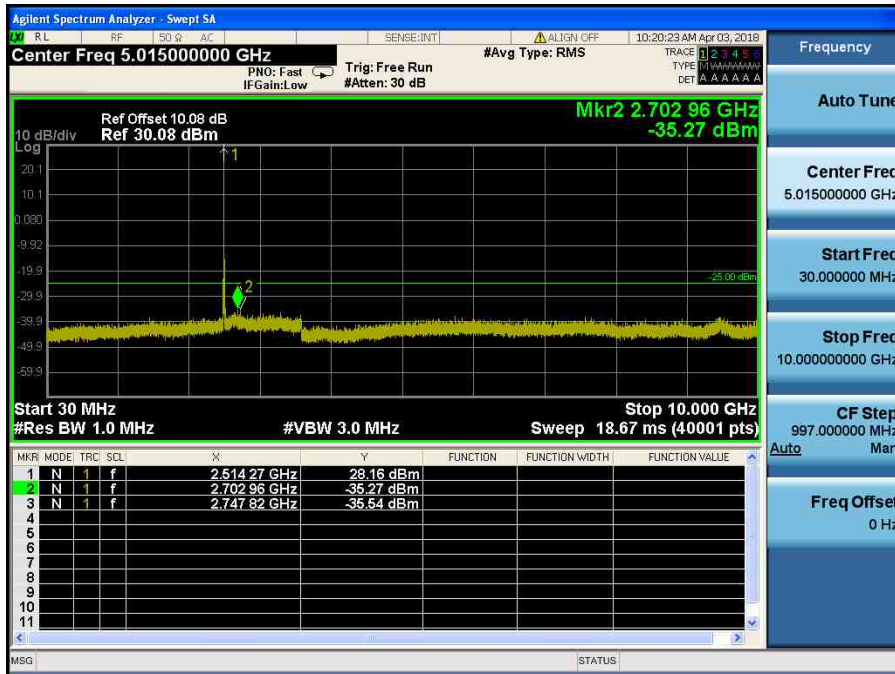

LTE Band 7 / 20MHz / 16QAM - RB Size/Offset (1/50) – Low Channel

LTE Band 7 / 20MHz / 16QAM - RB Size/Offset (1/50) – Low Channel

LTE Band 7 / 20MHz / QPSK - RB Size/Offset (1/99) – Mid Channel

LTE Band 7 / 20MHz / QPSK - RB Size/Offset (1/99) – Mid Channel

LTE Band 7 / 20MHz / QPSK - RB Size/Offset (1/50) – High Channel

LTE Band 7 / 20MHz / QPSK - RB Size/Offset (1/50) – High Channel

LTE Band 7 / 15MHz / QPSK - RB Size/Offset (1/74) – Low Channel

LTE Band 7 / 15MHz / QPSK - RB Size/Offset (1/74) – Low Channel