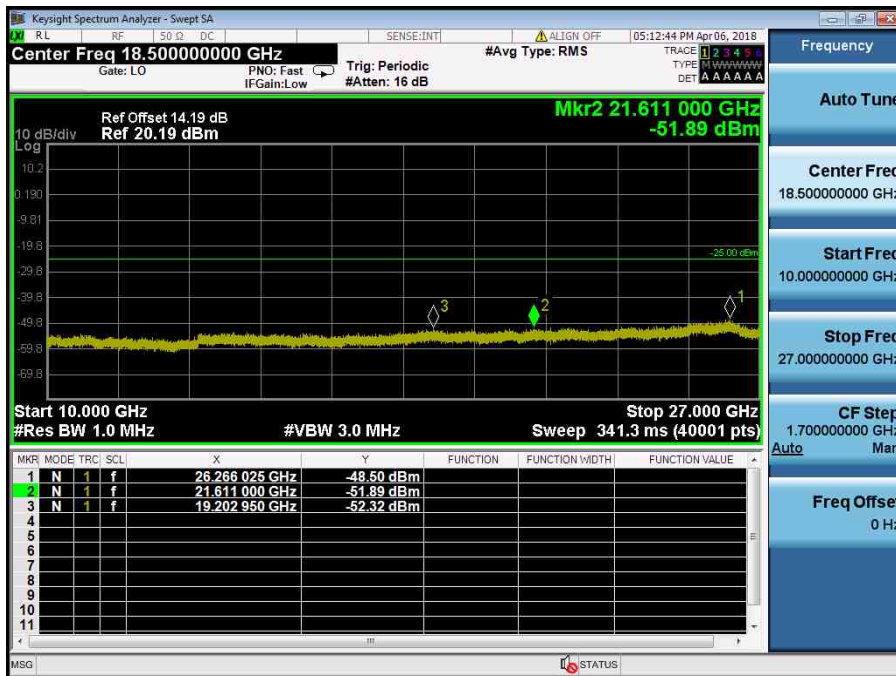

LTE Band 41 / 10MHz / QPSK - RB Size/Offset (1/49) – High Channel

LTE Band 41 / 5MHz / 64QAM - RB Size/Offset (25/0) – Low Channel

LTE Band 41 / 5MHz / 64QAM - RB Size/Offset (25/0) – Low Channel

LTE Band 41 / 5MHz / 64QAM - RB Size/Offset (12/0) – Mid Channel

LTE Band 41 / 5MHz / 64QAM - RB Size/Offset (12/0) – Mid Channel

LTE Band 41 / 5MHz / QPSK - RB Size/Offset (25/0) – High Channel

LTE Band 41 / 5MHz / QPSK - RB Size/Offset (25/0) – High Channel

8.4.8 LTE Band 7