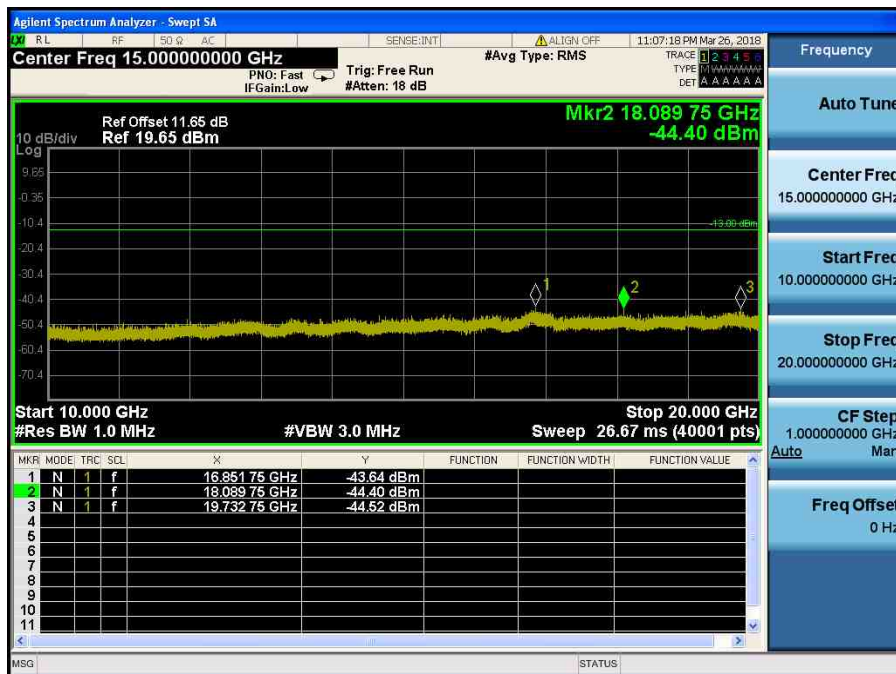

LTE Band 2 / 5MHz / QPSK - RB Size/Offset (1/24) – High Channel

LTE Band 2 / 5MHz / QPSK - RB Size/Offset (1/24) – High Channel

LTE Band 2 / 3MHz / 16QAM - RB Size/Offset (8/4) – Low Channel

LTE Band 2 / 3MHz / 16QAM - RB Size/Offset (8/4) – Low Channel

LTE Band 2 / 3MHz / QPSK - RB Size/Offset (1/7) – Mid Channel

LTE Band 2 / 3MHz / QPSK - RB Size/Offset (1/7) – Mid Channel

LTE Band 2 / 3MHz / 16QAM - RB Size/Offset (15/0) – High Channel

LTE Band 2 / 3MHz / 16QAM - RB Size/Offset (15/0) – High Channel

LTE Band 2 / 1.4MHz / QPSK - RB Size/Offset (6/0) – Low Channel

LTE Band 2 / 1.4MHz / QPSK - RB Size/Offset (6/0) – Low Channel

LTE Band 2 / 1.4MHz / QPSK - RB Size/Offset (1/0) – Mid Channel

LTE Band 2 / 1.4MHz / QPSK - RB Size/Offset (1/0) – Mid Channel