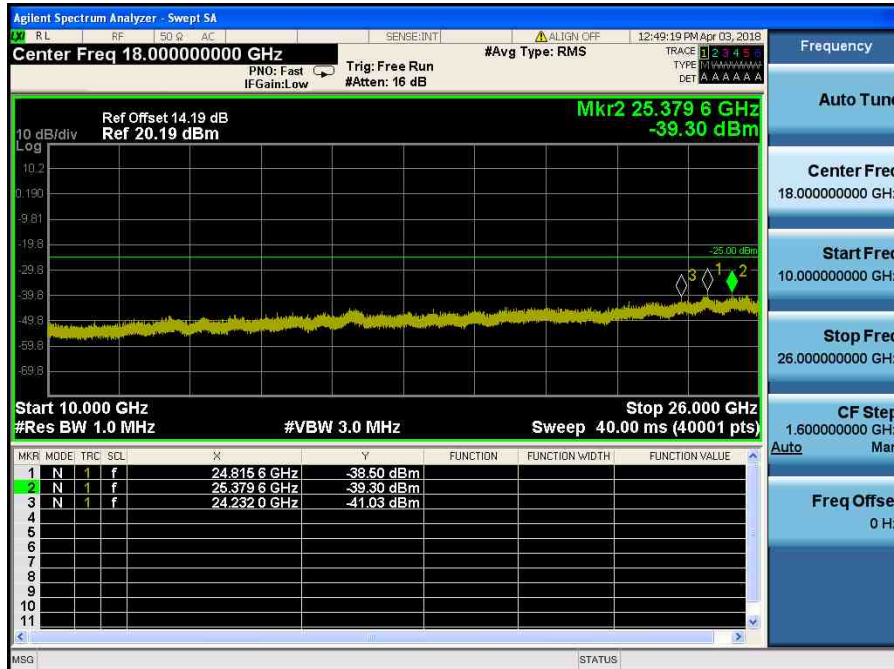

LTE Band 41 / 10MHz / QPSK - RB Size/Offset (1/49) – High Channel

LTE Band 41 / 5MHz / 64QAM - RB Size/Offset (25/0) – Low Channel

LTE Band 41 / 5MHz / 64QAM - RB Size/Offset (25/0) – Low Channel

LTE Band 41 / 5MHz / 64QAM - RB Size/Offset (12/0) – Mid Channel

LTE Band 41 / 5MHz / 64QAM - RB Size/Offset (12/0) – Mid Channel

LTE Band 41 / 5MHz / QPSK - RB Size/Offset (25/0) – High Channel

LTE Band 41 / 5MHz / QPSK - RB Size/Offset (25/0) – High Channel

8.4.8 LTE Band 7

LTE Band 7 / 20MHz / 16QAM - RB Size/Offset (1/50) – Low Channel

LTE Band 7 / 20MHz / 16QAM - RB Size/Offset (1/50) – Low Channel

LTE Band 7 / 20MHz / QPSK - RB Size/Offset (1/99) – Mid Channel

LTE Band 7 / 20MHz / QPSK - RB Size/Offset (1/99) – Mid Channel