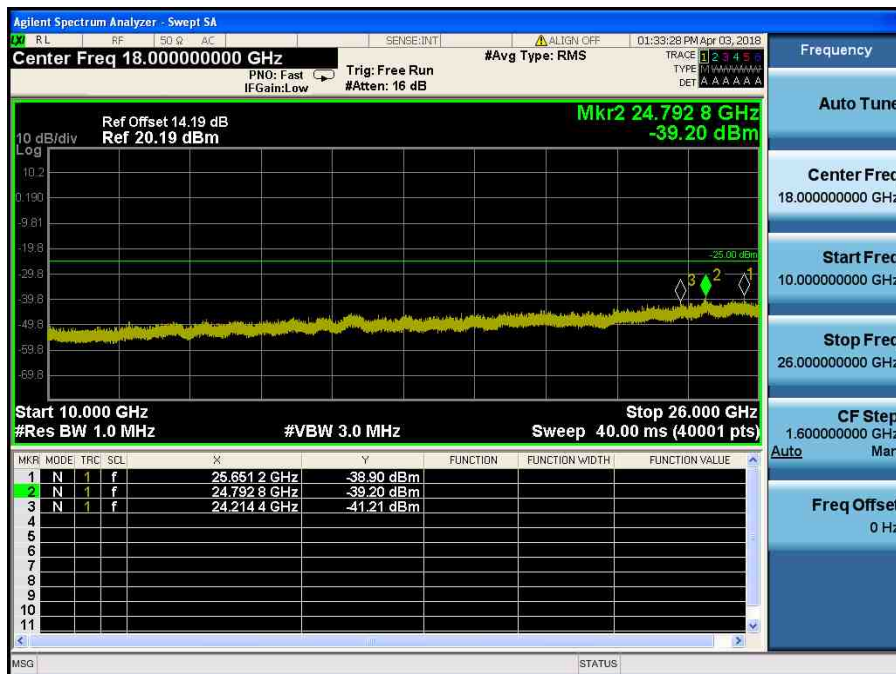

LTE Band 7 / 10MHz / 64QAM - RB Size/Offset (1/25) – Low Channel

LTE Band 7 / 10MHz / 64QAM - RB Size/Offset (1/25) – Low Channel

LTE Band 7 / 10MHz / QPSK - RB Size/Offset (25/25) – Mid Channel

LTE Band 7 / 10MHz / QPSK - RB Size/Offset (25/25) – Mid Channel

LTE Band 7 / 10MHz / QPSK - RB Size/Offset (25/0) – High Channel

LTE Band 7 / 10MHz / QPSK - RB Size/Offset (25/0) – High Channel

LTE Band 7 / 5MHz / 64QAM - RB Size/Offset (12/0) – Low Channel

LTE Band 7 / 5MHz / 64QAM - RB Size/Offset (12/0) – Low Channel

LTE Band 7 / 5MHz / 64QAM - RB Size/Offset (12/6) – Mid Channel

LTE Band 7 / 5MHz / 64QAM - RB Size/Offset (12/6) – Mid Channel

LTE Band 7 / 5MHz / 16QAM - RB Size/Offset (25/0) – High Channel

LTE Band 7 / 5MHz / 16QAM - RB Size/Offset (25/0) – High Channel