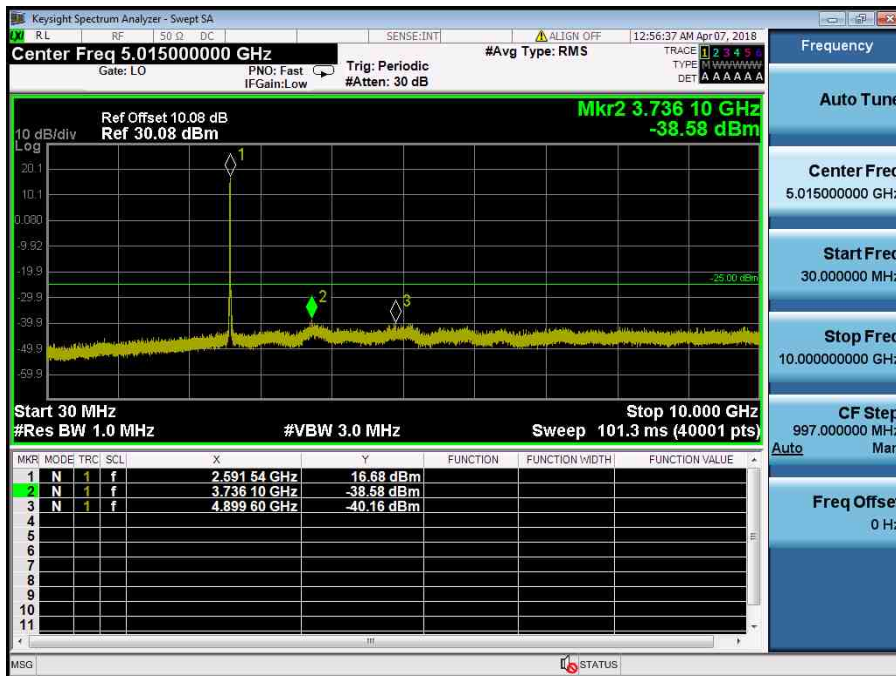

LTE Band 41 / 15MHz / 64QAM - RB Size/Offset (75/0) – Mid Channel

LTE Band 41 / 15MHz / 64QAM - RB Size/Offset (75/0) – High Channel

LTE Band 41 / 15MHz / 64QAM - RB Size/Offset (75/0) – High Channel

LTE Band 41 / 10MHz / QPSK - RB Size/Offset (1/25) – Low Channel

LTE Band 41 / 10MHz / QPSK - RB Size/Offset (1/25) – Low Channel

LTE Band 41 / 10MHz / 64QAM - RB Size/Offset (50/0) – Mid Channel

LTE Band 41 / 10MHz / 64QAM - RB Size/Offset (50/0) – Mid Channel

LTE Band 41 / 10MHz / QPSK - RB Size/Offset (1/49) – High Channel