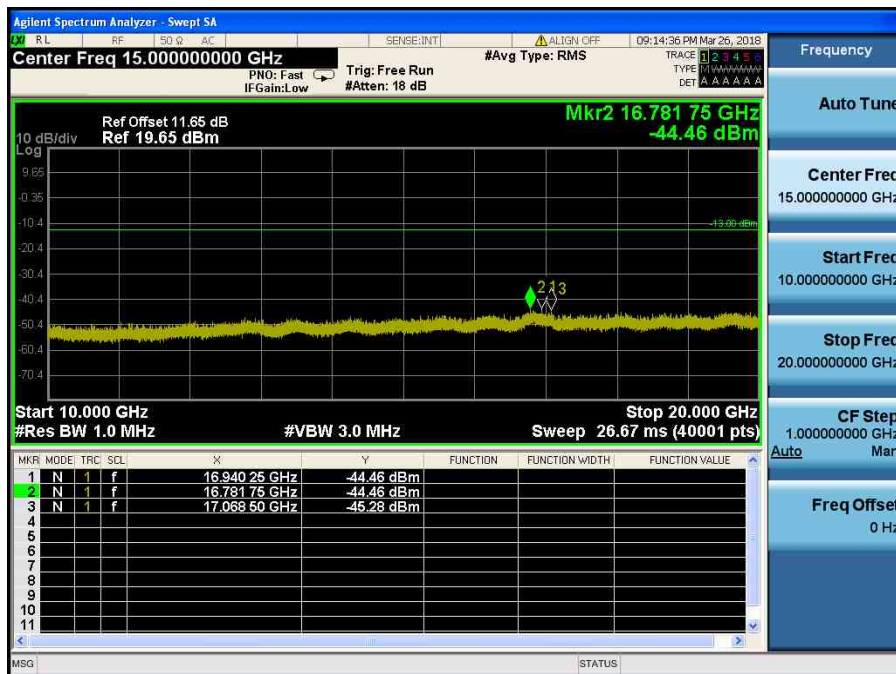

LTE Band 2 / 5MHz / QPSK - RB Size/Offset (1/24) – High Channel

LTE Band 2 / 5MHz / QPSK - RB Size/Offset (1/24) – High Channel

LTE Band 2 / 3MHz / 16QAM - RB Size/Offset (8/4) – Low Channel

LTE Band 2 / 3MHz / 16QAM - RB Size/Offset (8/4) – Low Channel

LTE Band 2 / 3MHz / QPSK - RB Size/Offset (1/7) – Mid Channel

LTE Band 2 / 3MHz / QPSK - RB Size/Offset (1/7) – Mid Channel

LTE Band 2 / 3MHz / 16QAM - RB Size/Offset (15/0) – High Channel

LTE Band 2 / 3MHz / 16QAM - RB Size/Offset (15/0) – High Channel

LTE Band 2 / 1.4MHz / QPSK - RB Size/Offset (6/0) – Low Channel

LTE Band 2 / 1.4MHz / QPSK - RB Size/Offset (6/0) – Low Channel

LTE Band 2 / 1.4MHz / QPSK - RB Size/Offset (1/0) – Mid Channel

LTE Band 2 / 1.4MHz / QPSK - RB Size/Offset (1/0) – Mid Channel

LTE Band 2 / 1.4MHz / 16QAM - RB Size/Offset (6/0) – High Channel

LTE Band 2 / 1.4MHz / 16QAM - RB Size/Offset (6/0) – High Channel

8.4.7 LTE Band 41

LTE Band 41 / 20MHz / QPSK - RB Size/Offset (50/25) – Low Channel