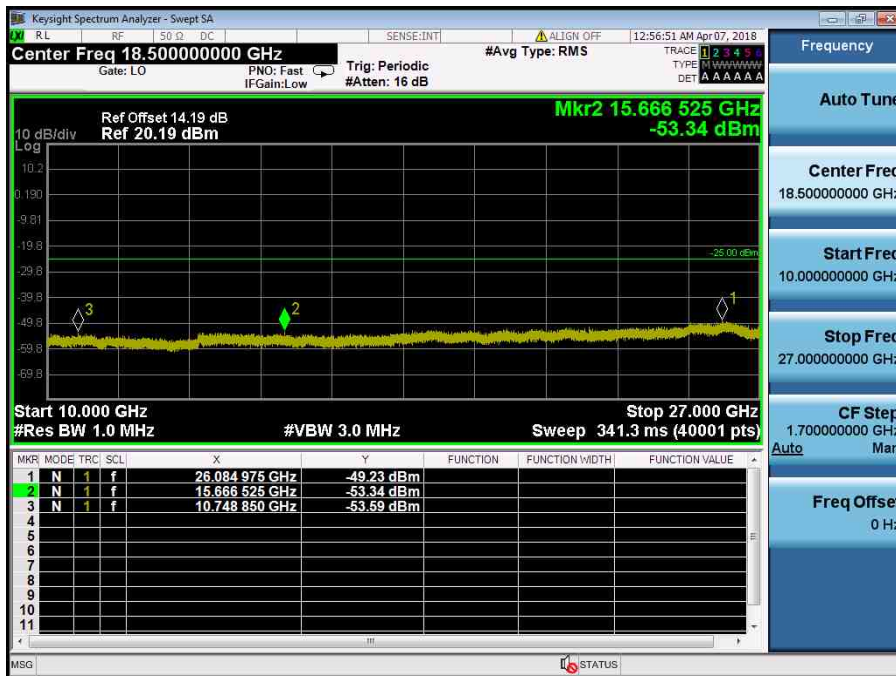

LTE Band 41 / 20MHz / 16QAM - RB Size/Offset (100/0) – High Channel

LTE Band 41 / 15MHz / QPSK - RB Size/Offset (75/0) – Low Channel

LTE Band 41 / 15MHz / QPSK - RB Size/Offset (75/0) – Low Channel

LTE Band 41 / 15MHz / 64QAM - RB Size/Offset (75/0) – Mid Channel

LTE Band 41 / 15MHz / 64QAM - RB Size/Offset (75/0) – Mid Channel

LTE Band 41 / 15MHz / 64QAM - RB Size/Offset (75/0) – High Channel

LTE Band 41 / 15MHz / 64QAM - RB Size/Offset (75/0) – High Channel

LTE Band 41 / 10MHz / QPSK - RB Size/Offset (1/25) – Low Channel

LTE Band 41 / 10MHz / QPSK - RB Size/Offset (1/25) – Low Channel

LTE Band 41 / 10MHz / 64QAM - RB Size/Offset (50/0) – Mid Channel

LTE Band 41 / 10MHz / 64QAM - RB Size/Offset (50/0) – Mid Channel

LTE Band 41 / 10MHz / QPSK - RB Size/Offset (1/49) – High Channel