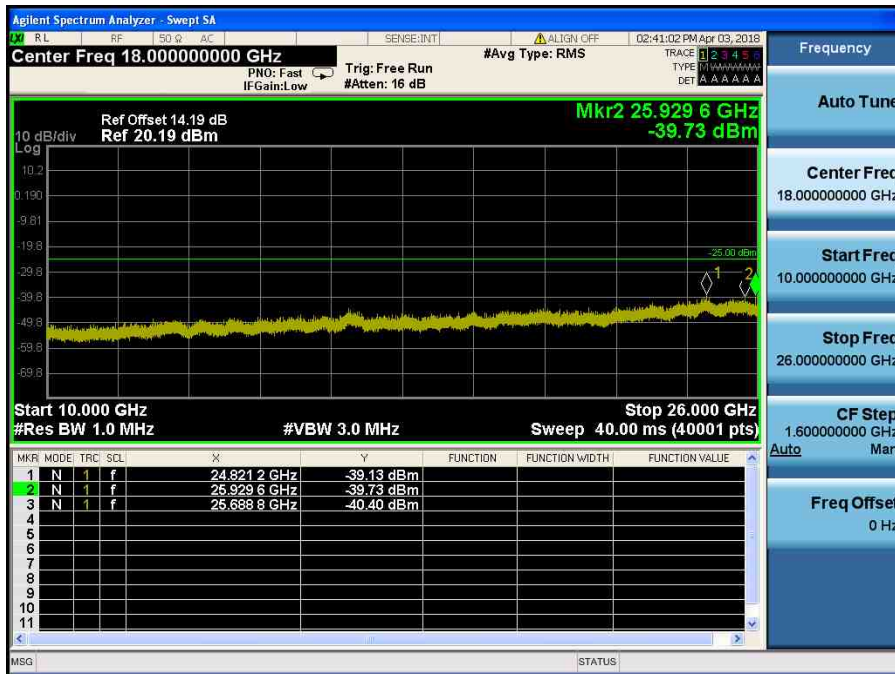

LTE Band 7 / 20MHz / QPSK - RB Size/Offset (1/50) – High Channel

LTE Band 7 / 20MHz / QPSK - RB Size/Offset (1/50) – High Channel

LTE Band 7 / 15MHz / QPSK - RB Size/Offset (1/74) – Low Channel

LTE Band 7 / 15MHz / QPSK - RB Size/Offset (1/74) – Low Channel

LTE Band 7 / 15MHz / QPSK - RB Size/Offset (1/0) – Mid Channel

LTE Band 7 / 15MHz / QPSK - RB Size/Offset (1/0) – Mid Channel

LTE Band 7 / 15MHz / 64QAM - RB Size/Offset (36/18) – High Channel

LTE Band 7 / 15MHz / 64QAM - RB Size/Offset (36/18) – High Channel

LTE Band 7 / 10MHz / 64QAM - RB Size/Offset (1/25) – Low Channel

LTE Band 7 / 10MHz / 64QAM - RB Size/Offset (1/25) – Low Channel

LTE Band 7 / 10MHz / QPSK - RB Size/Offset (25/25) – Mid Channel

LTE Band 7 / 10MHz / QPSK - RB Size/Offset (25/25) – Mid Channel