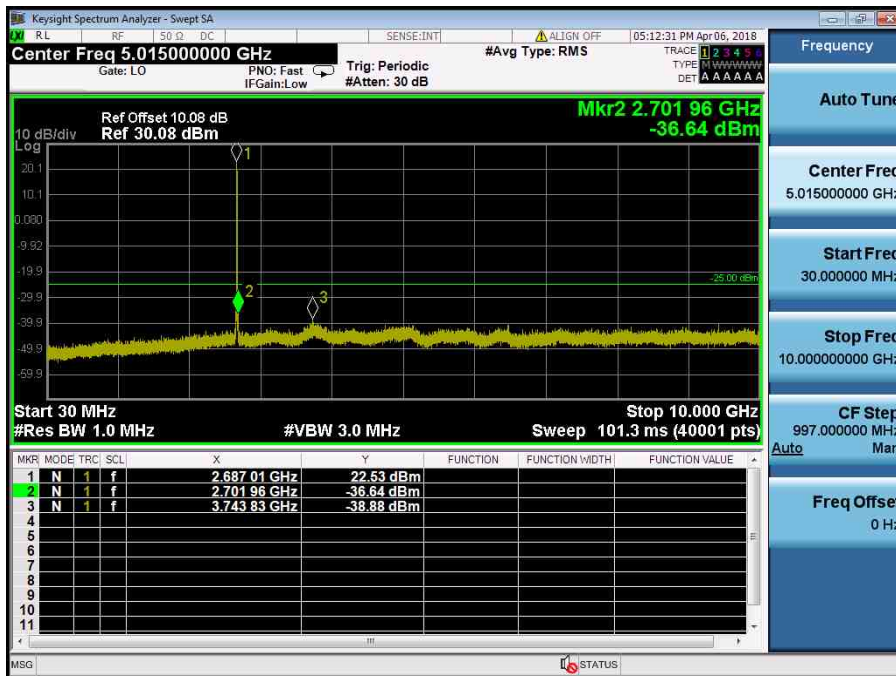

LTE Band 41 / 5MHz / QPSK - RB Size/Offset (25/0) – High Channel