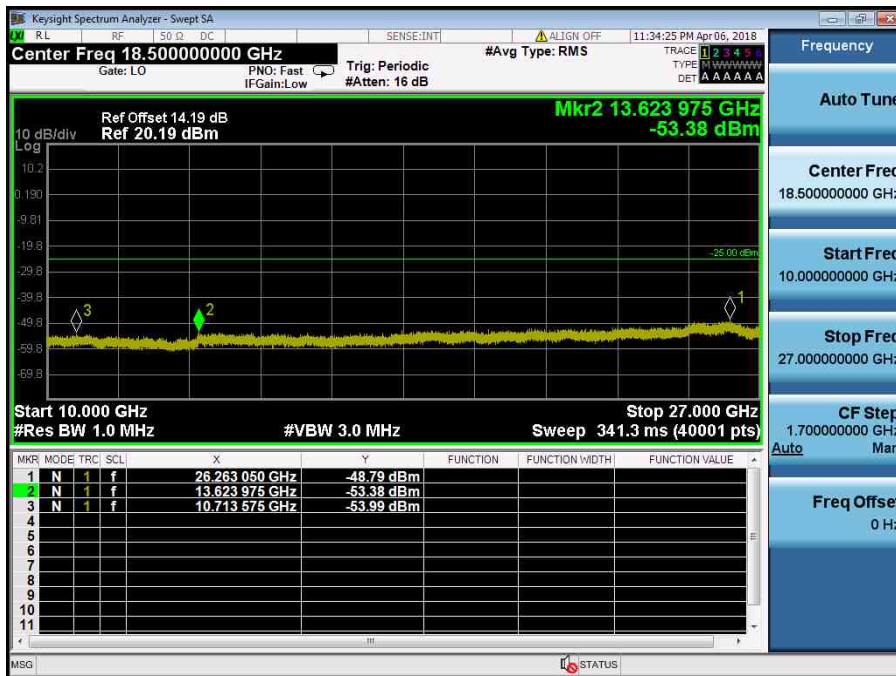

LTE Band 2 / 1.4MHz / 16QAM - RB Size/Offset (6/0) – High Channel

LTE Band 2 / 1.4MHz / 16QAM - RB Size/Offset (6/0) – High Channel

8.4.7 LTE Band 41

LTE Band 41 / 20MHz / QPSK - RB Size/Offset (50/25) – Low Channel

LTE Band 41 / 20MHz / QPSK - RB Size/Offset (50/25) – Low Channel

LTE Band 41 / 20MHz / QPSK - RB Size/Offset (1/0) – Mid Channel

LTE Band 41 / 20MHz / QPSK - RB Size/Offset (1/0) – Mid Channel

LTE Band 41 / 20MHz / 16QAM - RB Size/Offset (100/0) – High Channel

LTE Band 41 / 20MHz / 16QAM - RB Size/Offset (100/0) – High Channel

LTE Band 41 / 15MHz / QPSK - RB Size/Offset (75/0) – Low Channel

LTE Band 41 / 15MHz / QPSK - RB Size/Offset (75/0) – Low Channel

LTE Band 41 / 15MHz / 64QAM - RB Size/Offset (75/0) – Mid Channel