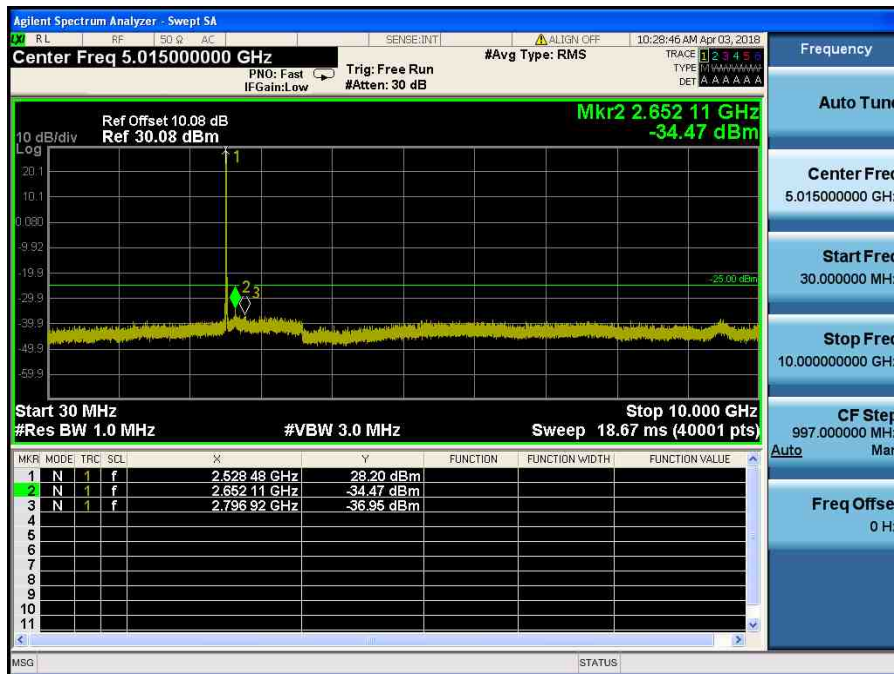

LTE Band 7 / 20MHz / QPSK - RB Size/Offset (1/50) – High Channel

LTE Band 7 / 20MHz / QPSK - RB Size/Offset (1/50) – High Channel

LTE Band 7 / 15MHz / QPSK - RB Size/Offset (1/74) – Low Channel

LTE Band 7 / 15MHz / QPSK - RB Size/Offset (1/74) – Low Channel

LTE Band 7 / 15MHz / QPSK - RB Size/Offset (1/0) – Mid Channel

LTE Band 7 / 15MHz / QPSK - RB Size/Offset (1/0) – Mid Channel

LTE Band 7 / 15MHz / 64QAM - RB Size/Offset (36/18) – High Channel

LTE Band 7 / 15MHz / 64QAM - RB Size/Offset (36/18) – High Channel