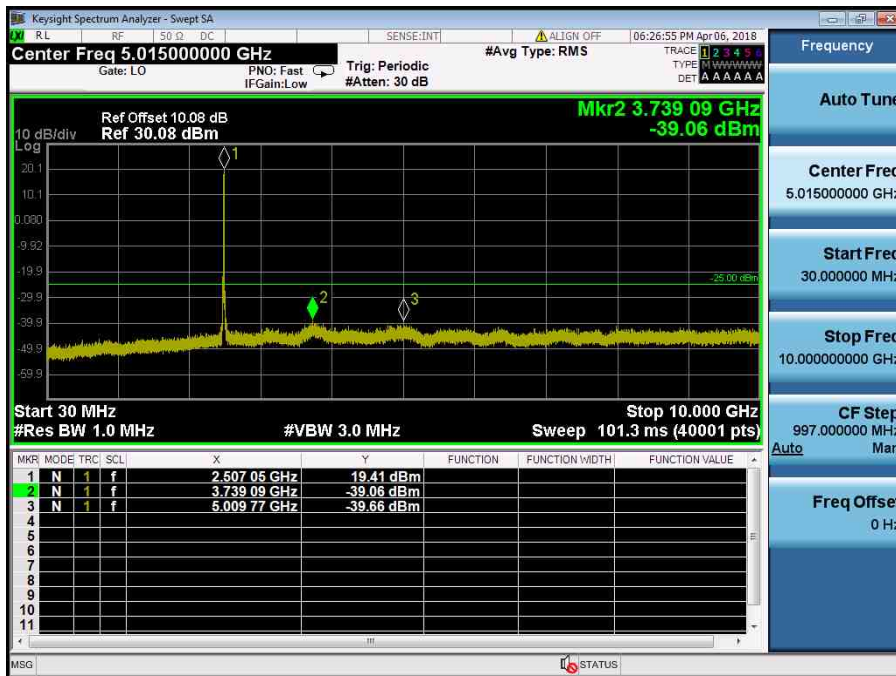

LTE Band 41 / 20MHz / QPSK - RB Size/Offset (50/25) – Low Channel

LTE Band 41 / 20MHz / QPSK - RB Size/Offset (1/0) – Mid Channel

LTE Band 41 / 20MHz / QPSK - RB Size/Offset (1/0) – Mid Channel

LTE Band 41 / 20MHz / 16QAM - RB Size/Offset (100/0) – High Channel

LTE Band 41 / 20MHz / 16QAM - RB Size/Offset (100/0) – High Channel

LTE Band 41 / 15MHz / QPSK - RB Size/Offset (75/0) – Low Channel

LTE Band 41 / 15MHz / QPSK - RB Size/Offset (75/0) – Low Channel

LTE Band 41 / 15MHz / 64QAM - RB Size/Offset (75/0) – Mid Channel