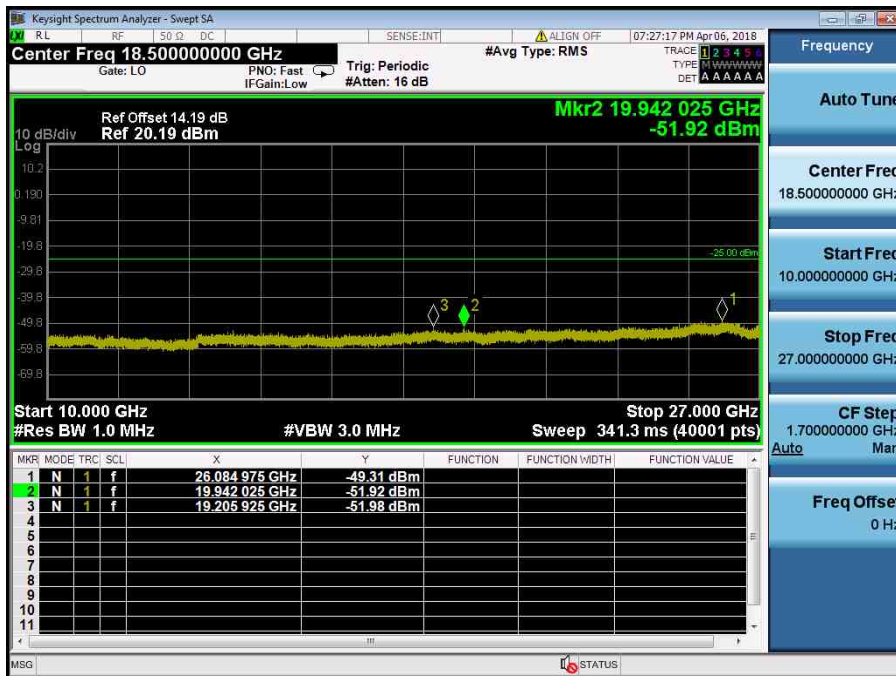

LTE Band 2 / 1.4MHz / QPSK - RB Size/Offset (6/0) – Low Channel

LTE Band 2 / 1.4MHz / QPSK - RB Size/Offset (6/0) – Low Channel

LTE Band 2 / 1.4MHz / QPSK - RB Size/Offset (1/0) – Mid Channel

LTE Band 2 / 1.4MHz / QPSK - RB Size/Offset (1/0) – Mid Channel

LTE Band 2 / 1.4MHz / 16QAM - RB Size/Offset (6/0) – High Channel

LTE Band 2 / 1.4MHz / 16QAM - RB Size/Offset (6/0) – High Channel

8.4.7 LTE Band 41

LTE Band 41 / 20MHz / QPSK - RB Size/Offset (50/25) – Low Channel

LTE Band 41 / 20MHz / QPSK - RB Size/Offset (50/25) – Low Channel

LTE Band 41 / 20MHz / QPSK - RB Size/Offset (1/0) – Mid Channel

LTE Band 41 / 20MHz / QPSK - RB Size/Offset (1/0) – Mid Channel

LTE Band 41 / 20MHz / 16QAM - RB Size/Offset (100/0) – High Channel