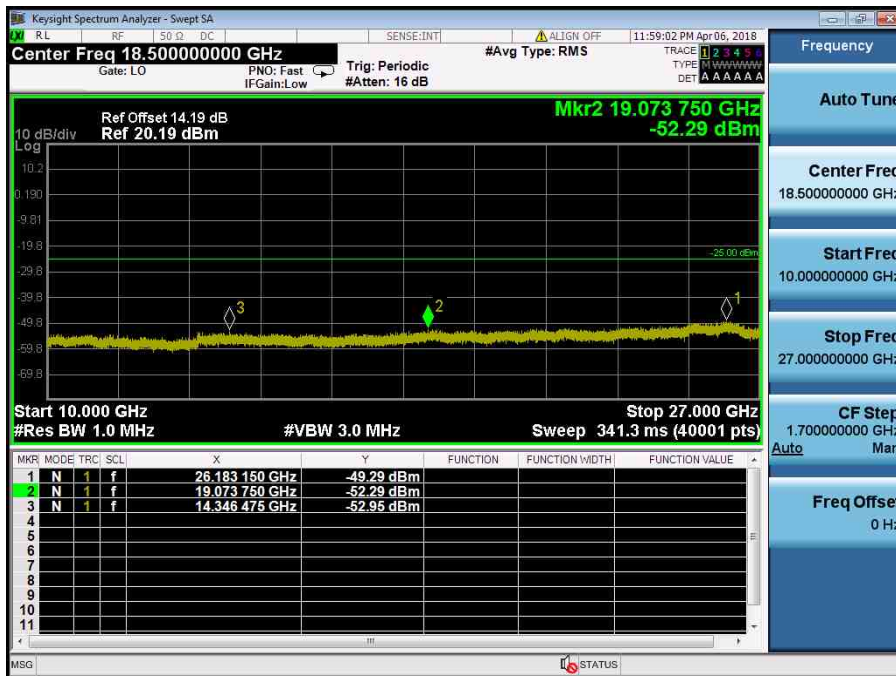

LTE Band 41 / 10MHz / QPSK - RB Size/Offset (1/49) – High Channel

LTE Band 41 / 5MHz / 64QAM - RB Size/Offset (25/0) – Low Channel

LTE Band 41 / 5MHz / 64QAM - RB Size/Offset (25/0) – Low Channel

LTE Band 41 / 5MHz / 64QAM - RB Size/Offset (12/0) – Mid Channel

LTE Band 41 / 5MHz / 64QAM - RB Size/Offset (12/0) – Mid Channel

LTE Band 41 / 5MHz / QPSK - RB Size/Offset (25/0) – High Channel

LTE Band 41 / 5MHz / QPSK - RB Size/Offset (25/0) – High Channel

8.4.8 LTE Band 7