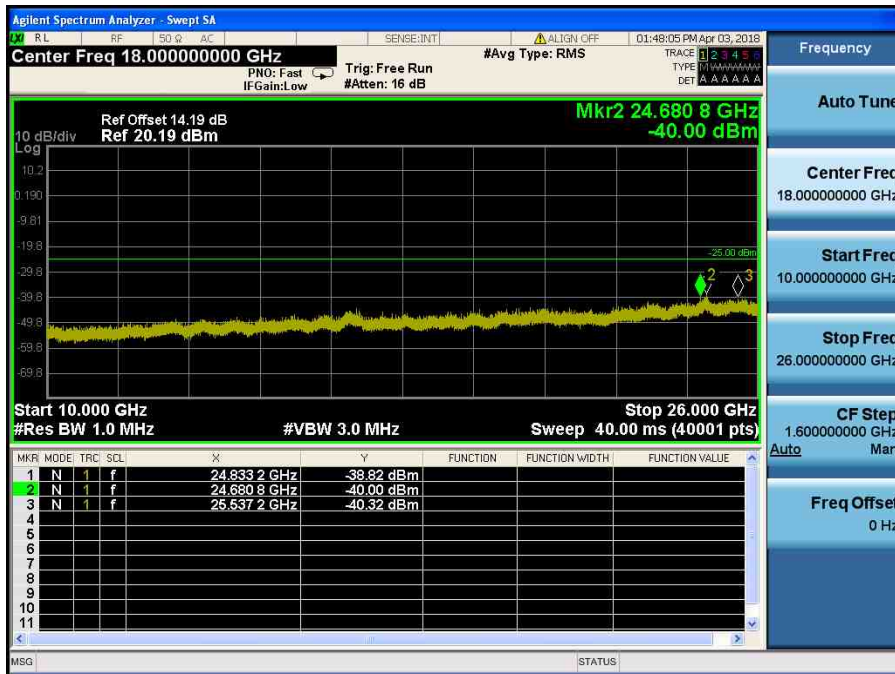

LTE Band 7 / 20MHz / QPSK - RB Size/Offset (1/50) – High Channel

LTE Band 7 / 20MHz / QPSK - RB Size/Offset (1/50) – High Channel

LTE Band 7 / 15MHz / QPSK - RB Size/Offset (1/74) – Low Channel

LTE Band 7 / 15MHz / QPSK - RB Size/Offset (1/74) – Low Channel

LTE Band 7 / 15MHz / QPSK - RB Size/Offset (1/0) – Mid Channel

LTE Band 7 / 15MHz / QPSK - RB Size/Offset (1/0) – Mid Channel

LTE Band 7 / 15MHz / 64QAM - RB Size/Offset (36/18) – High Channel

LTE Band 7 / 15MHz / 64QAM - RB Size/Offset (36/18) – High Channel

LTE Band 7 / 10MHz / 64QAM - RB Size/Offset (1/25) – Low Channel

LTE Band 7 / 10MHz / 64QAM - RB Size/Offset (1/25) – Low Channel

LTE Band 7 / 10MHz / QPSK - RB Size/Offset (25/25) – Mid Channel

LTE Band 7 / 10MHz / QPSK - RB Size/Offset (25/25) – Mid Channel