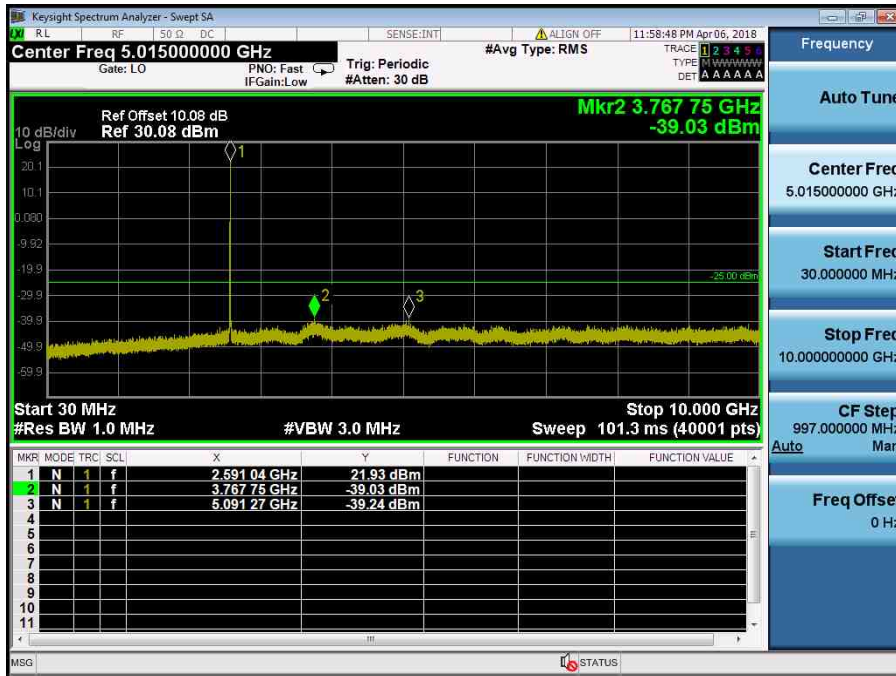

LTE Band 41 / 10MHz / QPSK - RB Size/Offset (1/49) – High Channel

LTE Band 41 / 5MHz / 64QAM - RB Size/Offset (25/0) – Low Channel

LTE Band 41 / 5MHz / 64QAM - RB Size/Offset (25/0) – Low Channel

LTE Band 41 / 5MHz / 64QAM - RB Size/Offset (12/0) – Mid Channel