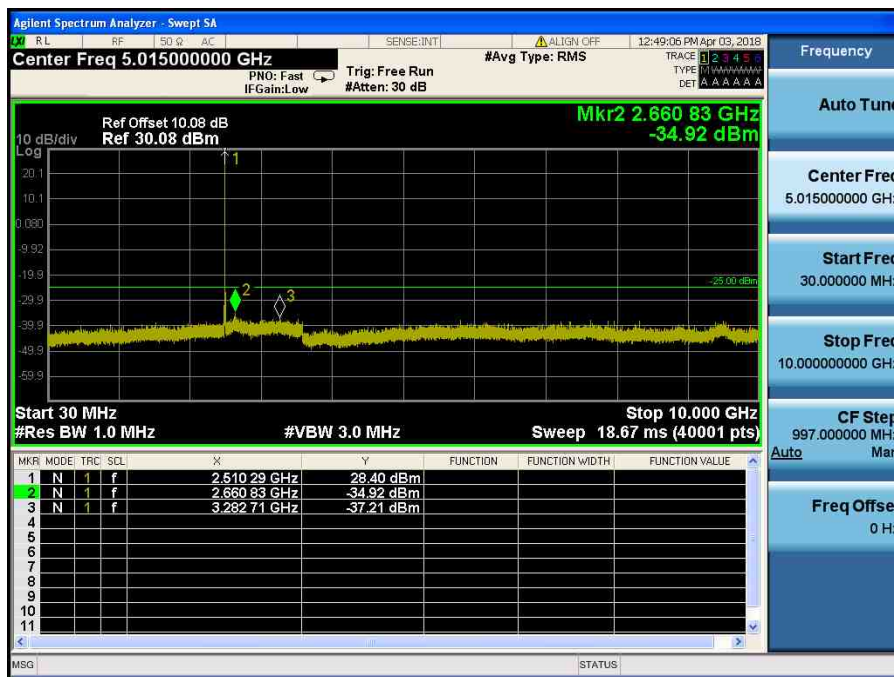

LTE Band 41 / 5MHz / 64QAM - RB Size/Offset (12/0) – Mid Channel

LTE Band 41 / 5MHz / QPSK - RB Size/Offset (25/0) – High Channel

LTE Band 41 / 5MHz / QPSK - RB Size/Offset (25/0) – High Channel

8.4.8 LTE Band 7

LTE Band 7 / 20MHz / 16QAM - RB Size/Offset (1/50) – Low Channel

LTE Band 7 / 20MHz / 16QAM - RB Size/Offset (1/50) – Low Channel

LTE Band 7 / 20MHz / QPSK - RB Size/Offset (1/99) – Mid Channel

LTE Band 7 / 20MHz / QPSK - RB Size/Offset (1/99) – Mid Channel