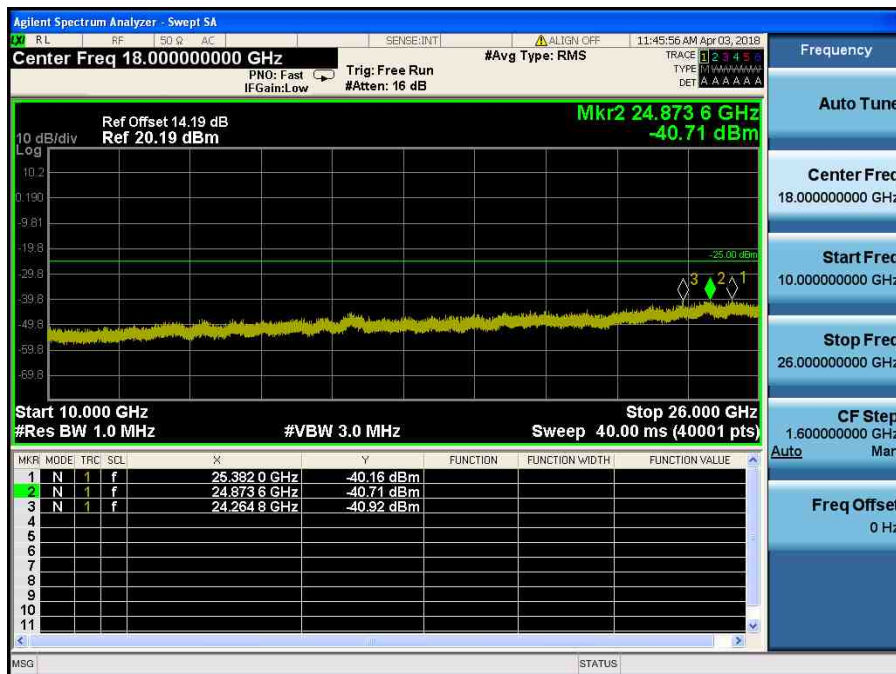

LTE Band 7 / 10MHz / 64QAM - RB Size/Offset (1/25) – Low Channel

LTE Band 7 / 10MHz / 64QAM - RB Size/Offset (1/25) – Low Channel

LTE Band 7 / 10MHz / QPSK - RB Size/Offset (25/25) – Mid Channel

LTE Band 7 / 10MHz / QPSK - RB Size/Offset (25/25) – Mid Channel

LTE Band 7 / 10MHz / QPSK - RB Size/Offset (25/0) – High Channel

LTE Band 7 / 10MHz / QPSK - RB Size/Offset (25/0) – High Channel

LTE Band 7 / 5MHz / 64QAM - RB Size/Offset (12/0) – Low Channel

LTE Band 7 / 5MHz / 64QAM - RB Size/Offset (12/0) – Low Channel

LTE Band 7 / 5MHz / 64QAM - RB Size/Offset (12/6) – Mid Channel

LTE Band 7 / 5MHz / 64QAM - RB Size/Offset (12/6) – Mid Channel

LTE Band 7 / 5MHz / 16QAM - RB Size/Offset (25/0) – High Channel

LTE Band 7 / 5MHz / 16QAM - RB Size/Offset (25/0) – High Channel