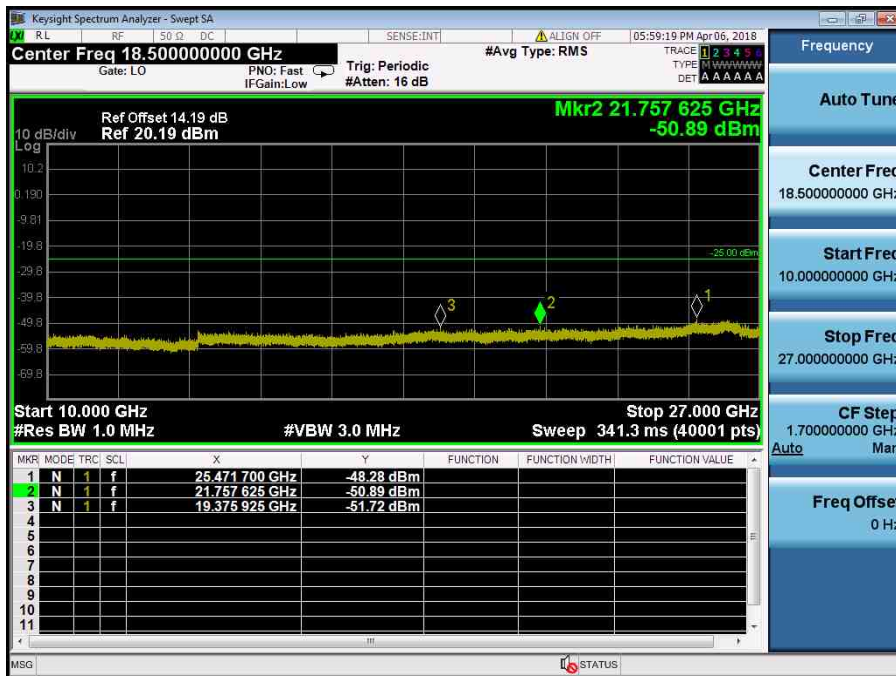

LTE Band 41 / 10MHz / QPSK - RB Size/Offset (1/25) – Low Channel

LTE Band 41 / 10MHz / 64QAM - RB Size/Offset (50/0) – Mid Channel

LTE Band 41 / 10MHz / 64QAM - RB Size/Offset (50/0) – Mid Channel

LTE Band 41 / 10MHz / QPSK - RB Size/Offset (1/49) – High Channel

LTE Band 41 / 10MHz / QPSK - RB Size/Offset (1/49) – High Channel

LTE Band 41 / 5MHz / 64QAM - RB Size/Offset (25/0) – Low Channel

LTE Band 41 / 5MHz / 64QAM - RB Size/Offset (25/0) – Low Channel

LTE Band 41 / 5MHz / 64QAM - RB Size/Offset (12/0) – Mid Channel