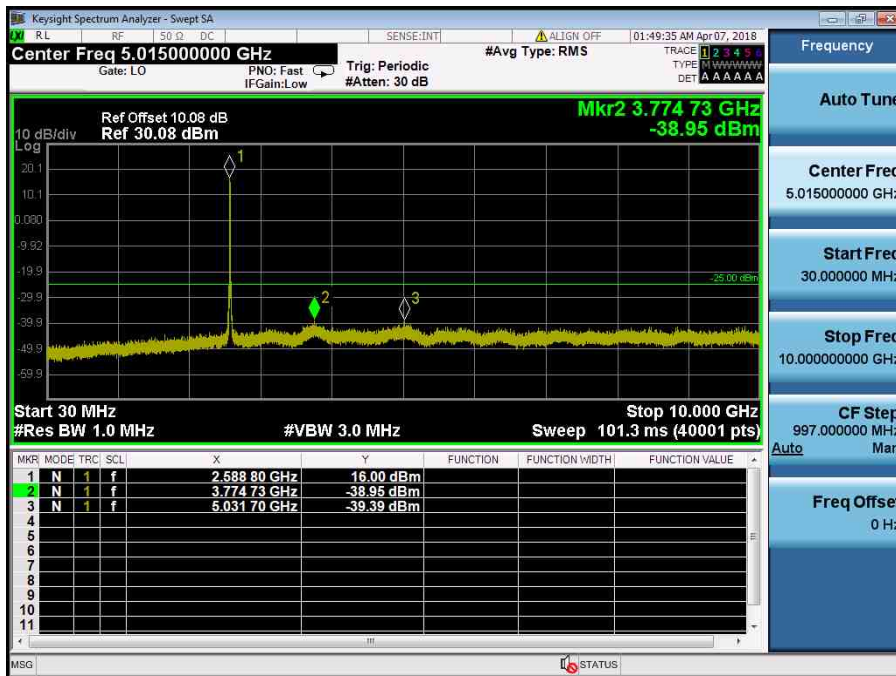

LTE Band 41 / 20MHz / QPSK - RB Size/Offset (50/25) – Low Channel

LTE Band 41 / 20MHz / QPSK - RB Size/Offset (1/0) – Mid Channel

LTE Band 41 / 20MHz / QPSK - RB Size/Offset (1/0) – Mid Channel

LTE Band 41 / 20MHz / 16QAM - RB Size/Offset (100/0) – High Channel

LTE Band 41 / 20MHz / 16QAM - RB Size/Offset (100/0) – High Channel

LTE Band 41 / 15MHz / QPSK - RB Size/Offset (75/0) – Low Channel

LTE Band 41 / 15MHz / QPSK - RB Size/Offset (75/0) – Low Channel

LTE Band 41 / 15MHz / 64QAM - RB Size/Offset (75/0) – Mid Channel