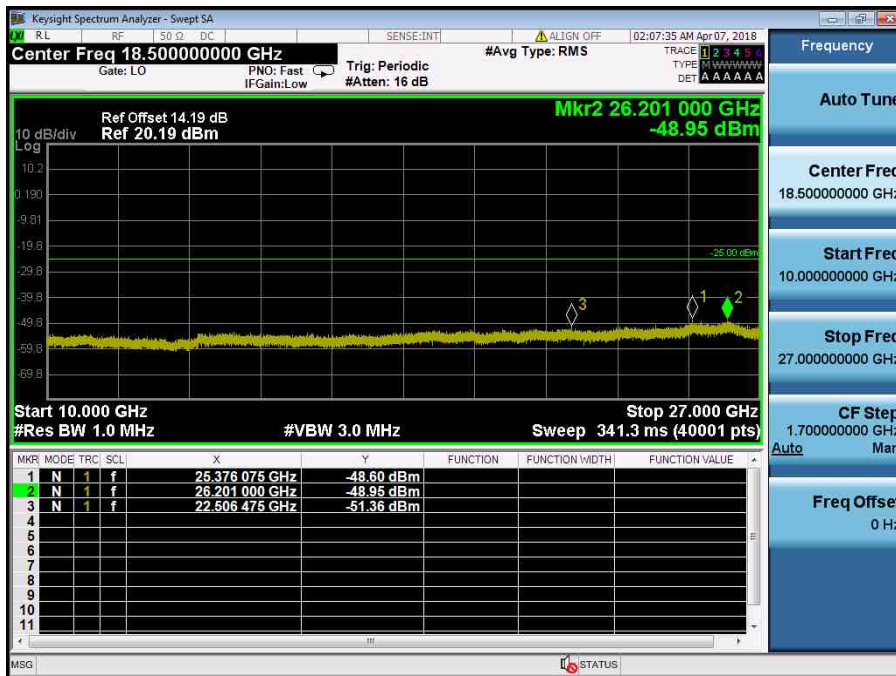

LTE Band 41 / 20MHz / QPSK - RB Size/Offset (50/25) – Low Channel

LTE Band 41 / 20MHz / QPSK - RB Size/Offset (1/0) – Mid Channel

LTE Band 41 / 20MHz / QPSK - RB Size/Offset (1/0) – Mid Channel

LTE Band 41 / 20MHz / 16QAM - RB Size/Offset (100/0) – High Channel

LTE Band 41 / 20MHz / 16QAM - RB Size/Offset (100/0) – High Channel

LTE Band 41 / 15MHz / QPSK - RB Size/Offset (75/0) – Low Channel

LTE Band 41 / 15MHz / QPSK - RB Size/Offset (75/0) – Low Channel

LTE Band 41 / 15MHz / 64QAM - RB Size/Offset (75/0) – Mid Channel

LTE Band 41 / 15MHz / 64QAM - RB Size/Offset (75/0) – Mid Channel

LTE Band 41 / 15MHz / 64QAM - RB Size/Offset (75/0) – High Channel

LTE Band 41 / 15MHz / 64QAM - RB Size/Offset (75/0) – High Channel

LTE Band 41 / 10MHz / QPSK - RB Size/Offset (1/25) – Low Channel