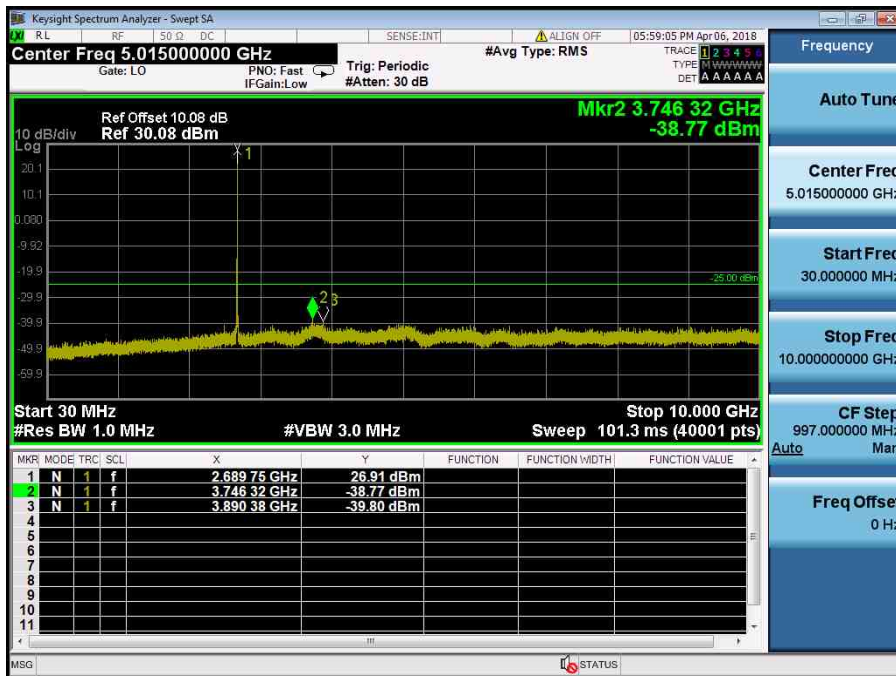

LTE Band 41 / 15MHz / 64QAM - RB Size/Offset (75/0) – Mid Channel

LTE Band 41 / 15MHz / 64QAM - RB Size/Offset (75/0) – High Channel

LTE Band 41 / 15MHz / 64QAM - RB Size/Offset (75/0) – High Channel

LTE Band 41 / 10MHz / QPSK - RB Size/Offset (1/25) – Low Channel

LTE Band 41 / 10MHz / QPSK - RB Size/Offset (1/25) – Low Channel

LTE Band 41 / 10MHz / 64QAM - RB Size/Offset (50/0) – Mid Channel

LTE Band 41 / 10MHz / 64QAM - RB Size/Offset (50/0) – Mid Channel

LTE Band 41 / 10MHz / QPSK - RB Size/Offset (1/49) – High Channel