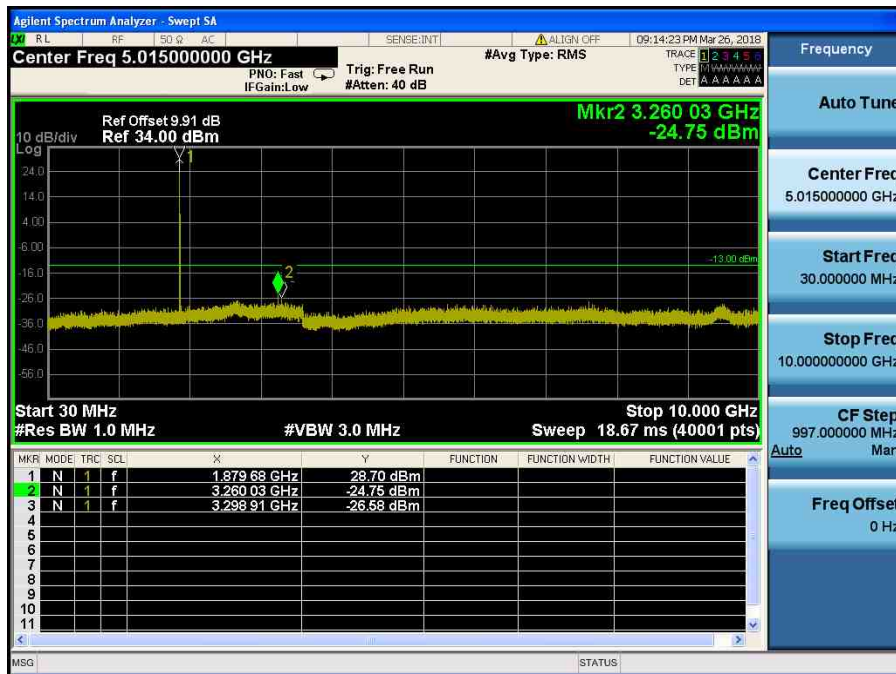

LTE Band 2 / 5MHz / QPSK - RB Size/Offset (1/24) – High Channel

LTE Band 2 / 5MHz / QPSK - RB Size/Offset (1/24) – High Channel

LTE Band 2 / 3MHz / 16QAM - RB Size/Offset (8/4) – Low Channel

LTE Band 2 / 3MHz / 16QAM - RB Size/Offset (8/4) – Low Channel

LTE Band 2 / 3MHz / QPSK - RB Size/Offset (1/7) – Mid Channel

LTE Band 2 / 3MHz / QPSK - RB Size/Offset (1/7) – Mid Channel

LTE Band 2 / 3MHz / 16QAM - RB Size/Offset (15/0) – High Channel

LTE Band 2 / 3MHz / 16QAM - RB Size/Offset (15/0) – High Channel

LTE Band 2 / 1.4MHz / QPSK - RB Size/Offset (6/0) – Low Channel

LTE Band 2 / 1.4MHz / QPSK - RB Size/Offset (6/0) – Low Channel

LTE Band 2 / 1.4MHz / QPSK - RB Size/Offset (1/0) – Mid Channel

LTE Band 2 / 1.4MHz / QPSK - RB Size/Offset (1/0) – Mid Channel

LTE Band 2 / 1.4MHz / 16QAM - RB Size/Offset (6/0) – High Channel

LTE Band 2 / 1.4MHz / 16QAM - RB Size/Offset (6/0) – High Channel

8.4.7 LTE Band 41

LTE Band 41 / 20MHz / QPSK - RB Size/Offset (50/25) – Low Channel