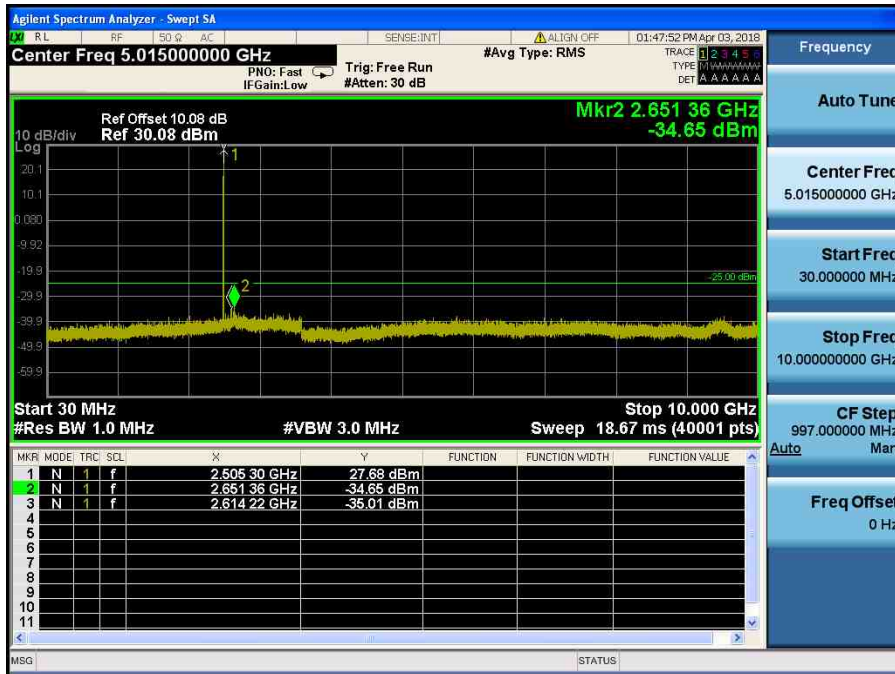

LTE Band 7 / 20MHz / QPSK - RB Size/Offset (1/50) – High Channel

LTE Band 7 / 20MHz / QPSK - RB Size/Offset (1/50) – High Channel

LTE Band 7 / 15MHz / QPSK - RB Size/Offset (1/74) – Low Channel

LTE Band 7 / 15MHz / QPSK - RB Size/Offset (1/74) – Low Channel

LTE Band 7 / 15MHz / QPSK - RB Size/Offset (1/0) – Mid Channel

LTE Band 7 / 15MHz / QPSK - RB Size/Offset (1/0) – Mid Channel

LTE Band 7 / 15MHz / 64QAM - RB Size/Offset (36/18) – High Channel

LTE Band 7 / 15MHz / 64QAM - RB Size/Offset (36/18) – High Channel

LTE Band 7 / 10MHz / 64QAM - RB Size/Offset (1/25) – Low Channel

LTE Band 7 / 10MHz / 64QAM - RB Size/Offset (1/25) – Low Channel

LTE Band 7 / 10MHz / QPSK - RB Size/Offset (25/25) – Mid Channel

LTE Band 7 / 10MHz / QPSK - RB Size/Offset (25/25) – Mid Channel