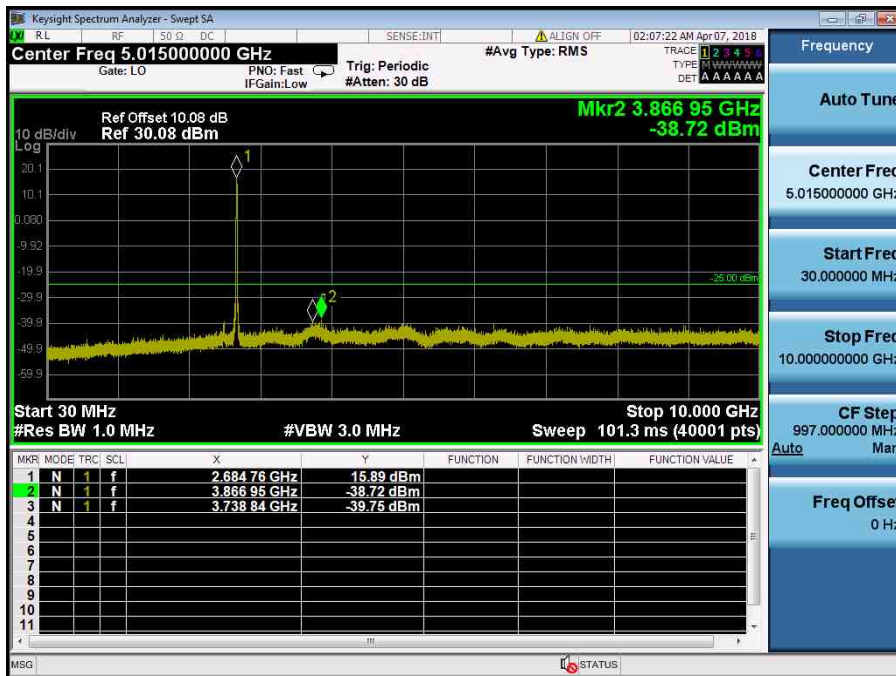

LTE Band 41 / 20MHz / 16QAM - RB Size/Offset (100/0) – High Channel

LTE Band 41 / 15MHz / QPSK - RB Size/Offset (75/0) – Low Channel

LTE Band 41 / 15MHz / QPSK - RB Size/Offset (75/0) – Low Channel

LTE Band 41 / 15MHz / 64QAM - RB Size/Offset (75/0) – Mid Channel

LTE Band 41 / 15MHz / 64QAM - RB Size/Offset (75/0) – Mid Channel

LTE Band 41 / 15MHz / 64QAM - RB Size/Offset (75/0) – High Channel

LTE Band 41 / 15MHz / 64QAM - RB Size/Offset (75/0) – High Channel

LTE Band 41 / 10MHz / QPSK - RB Size/Offset (1/25) – Low Channel