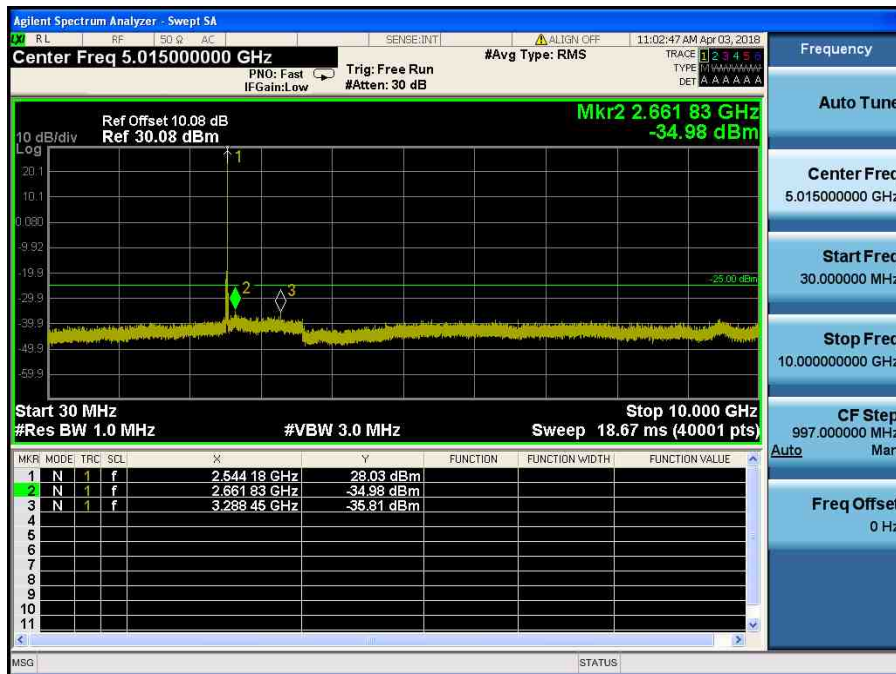

LTE Band 41 / 10MHz / QPSK - RB Size/Offset (1/49) – High Channel

LTE Band 41 / 5MHz / 64QAM - RB Size/Offset (25/0) – Low Channel

LTE Band 41 / 5MHz / 64QAM - RB Size/Offset (25/0) – Low Channel

LTE Band 41 / 5MHz / 64QAM - RB Size/Offset (12/0) – Mid Channel

LTE Band 41 / 5MHz / 64QAM - RB Size/Offset (12/0) – Mid Channel

LTE Band 41 / 5MHz / QPSK - RB Size/Offset (25/0) – High Channel

LTE Band 41 / 5MHz / QPSK - RB Size/Offset (25/0) – High Channel

8.4.8 LTE Band 7

LTE Band 7 / 20MHz / 16QAM - RB Size/Offset (1/50) – Low Channel

LTE Band 7 / 20MHz / 16QAM - RB Size/Offset (1/50) – Low Channel

LTE Band 7 / 20MHz / QPSK - RB Size/Offset (1/99) – Mid Channel

LTE Band 7 / 20MHz / QPSK - RB Size/Offset (1/99) – Mid Channel