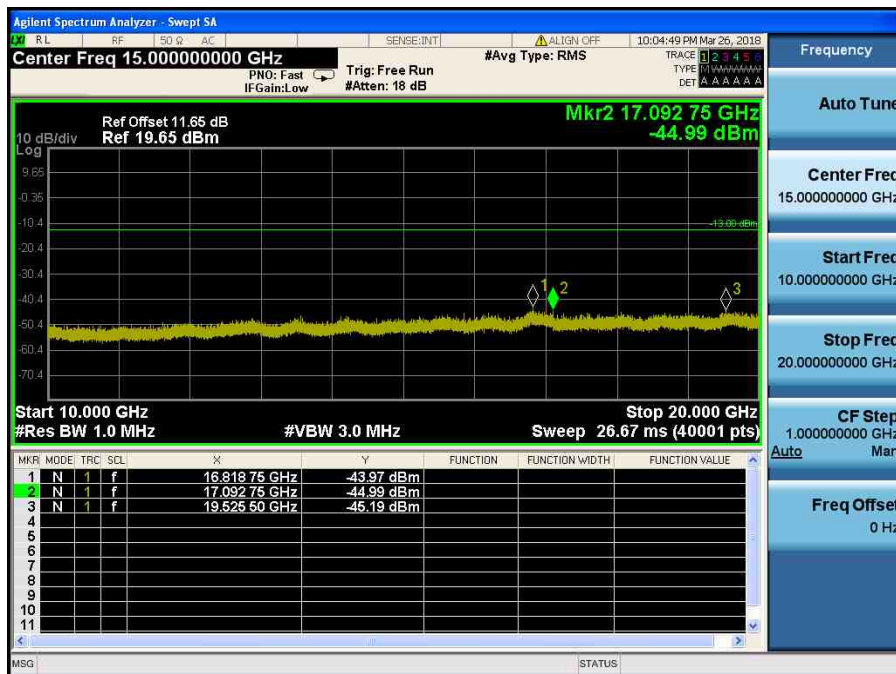

LTE Band 2 / 5MHz / QPSK - RB Size/Offset (1/24) – High Channel

LTE Band 2 / 5MHz / QPSK - RB Size/Offset (1/24) – High Channel

LTE Band 2 / 3MHz / 16QAM - RB Size/Offset (8/4) – Low Channel

LTE Band 2 / 3MHz / 16QAM - RB Size/Offset (8/4) – Low Channel

LTE Band 2 / 3MHz / QPSK - RB Size/Offset (1/7) – Mid Channel

LTE Band 2 / 3MHz / QPSK - RB Size/Offset (1/7) – Mid Channel

LTE Band 2 / 3MHz / 16QAM - RB Size/Offset (15/0) – High Channel

LTE Band 2 / 3MHz / 16QAM - RB Size/Offset (15/0) – High Channel

LTE Band 2 / 1.4MHz / QPSK - RB Size/Offset (6/0) – Low Channel

LTE Band 2 / 1.4MHz / QPSK - RB Size/Offset (6/0) – Low Channel

LTE Band 2 / 1.4MHz / QPSK - RB Size/Offset (1/0) – Mid Channel

LTE Band 2 / 1.4MHz / QPSK - RB Size/Offset (1/0) – Mid Channel