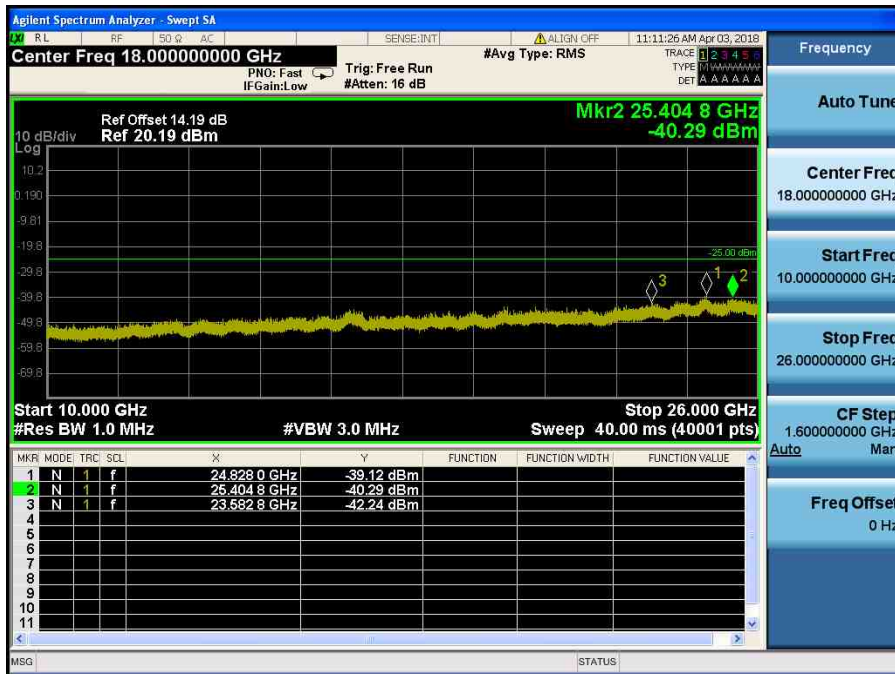

LTE Band 7 / 20MHz / 16QAM - RB Size/Offset (1/50) – Low Channel

LTE Band 7 / 20MHz / 16QAM - RB Size/Offset (1/50) – Low Channel

LTE Band 7 / 20MHz / QPSK - RB Size/Offset (1/99) – Mid Channel

LTE Band 7 / 20MHz / QPSK - RB Size/Offset (1/99) – Mid Channel

LTE Band 7 / 20MHz / QPSK - RB Size/Offset (1/50) – High Channel

LTE Band 7 / 20MHz / QPSK - RB Size/Offset (1/50) – High Channel

LTE Band 7 / 15MHz / QPSK - RB Size/Offset (1/74) – Low Channel

LTE Band 7 / 15MHz / QPSK - RB Size/Offset (1/74) – Low Channel