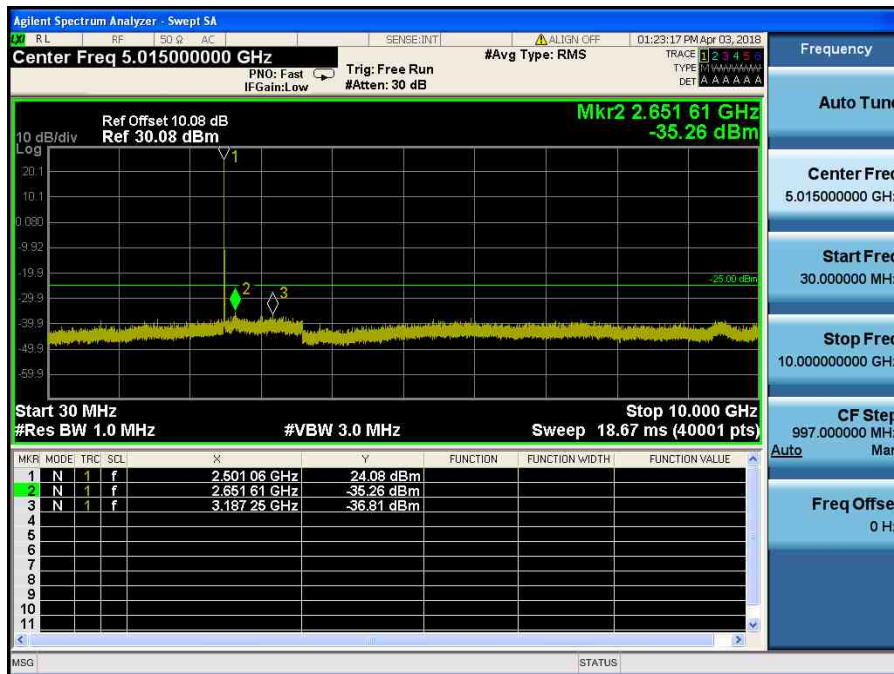

LTE Band 7 / 15MHz / QPSK - RB Size/Offset (1/0) – Mid Channel

LTE Band 7 / 15MHz / QPSK - RB Size/Offset (1/0) – Mid Channel

LTE Band 7 / 15MHz / 64QAM - RB Size/Offset (36/18) – High Channel

LTE Band 7 / 15MHz / 64QAM - RB Size/Offset (36/18) – High Channel

LTE Band 7 / 10MHz / 64QAM - RB Size/Offset (1/25) – Low Channel

LTE Band 7 / 10MHz / 64QAM - RB Size/Offset (1/25) – Low Channel

LTE Band 7 / 10MHz / QPSK - RB Size/Offset (25/25) – Mid Channel

LTE Band 7 / 10MHz / QPSK - RB Size/Offset (25/25) – Mid Channel

LTE Band 7 / 10MHz / QPSK - RB Size/Offset (25/0) – High Channel

LTE Band 7 / 10MHz / QPSK - RB Size/Offset (25/0) – High Channel

LTE Band 7 / 5MHz / 64QAM - RB Size/Offset (12/0) – Low Channel

LTE Band 7 / 5MHz / 64QAM - RB Size/Offset (12/0) – Low Channel