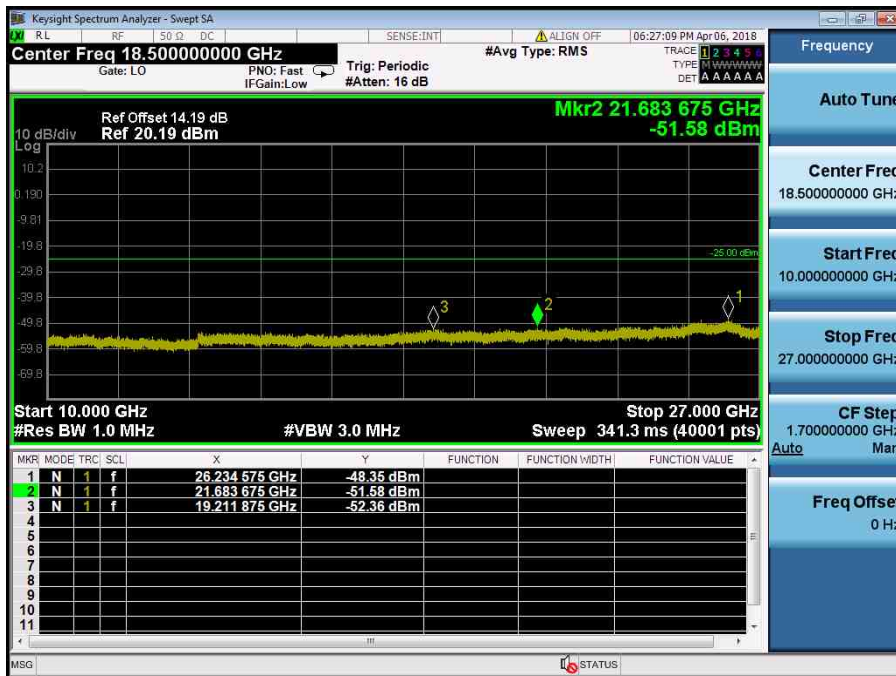

LTE Band 2 / 1.4MHz / 16QAM - RB Size/Offset (6/0) – High Channel

LTE Band 2 / 1.4MHz / 16QAM - RB Size/Offset (6/0) – High Channel

8.4.7 LTE Band 41

LTE Band 41 / 20MHz / QPSK - RB Size/Offset (50/25) – Low Channel

LTE Band 41 / 20MHz / QPSK - RB Size/Offset (50/25) – Low Channel

LTE Band 41 / 20MHz / QPSK - RB Size/Offset (1/0) – Mid Channel

LTE Band 41 / 20MHz / QPSK - RB Size/Offset (1/0) – Mid Channel

LTE Band 41 / 20MHz / 16QAM - RB Size/Offset (100/0) – High Channel

LTE Band 41 / 20MHz / 16QAM - RB Size/Offset (100/0) – High Channel

LTE Band 41 / 15MHz / QPSK - RB Size/Offset (75/0) – Low Channel

LTE Band 41 / 15MHz / QPSK - RB Size/Offset (75/0) – Low Channel

LTE Band 41 / 15MHz / 64QAM - RB Size/Offset (75/0) – Mid Channel