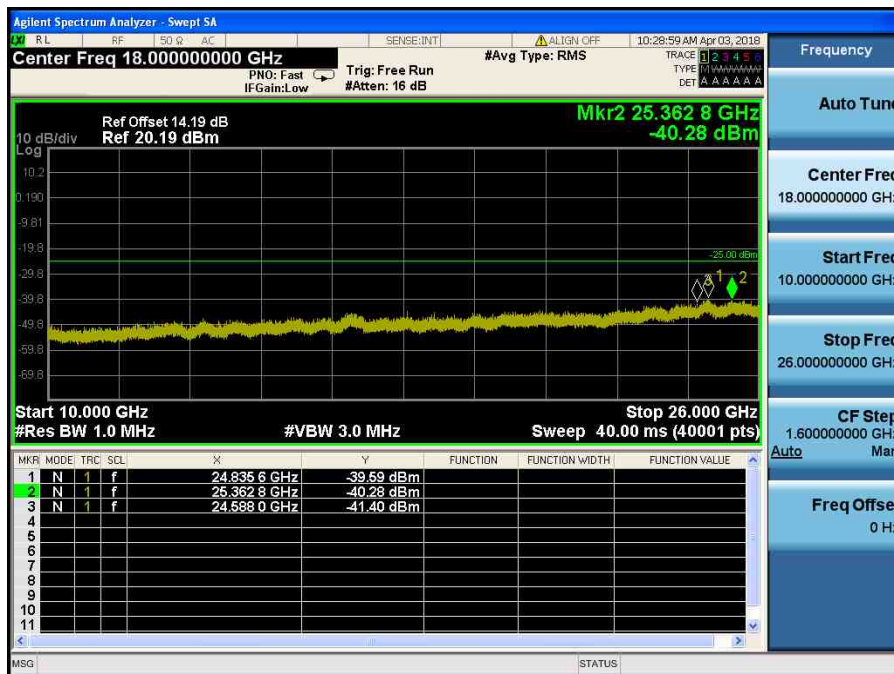

LTE Band 7 / 20MHz / 16QAM - RB Size/Offset (1/50) – Low Channel

LTE Band 7 / 20MHz / 16QAM - RB Size/Offset (1/50) – Low Channel

LTE Band 7 / 20MHz / QPSK - RB Size/Offset (1/99) – Mid Channel

LTE Band 7 / 20MHz / QPSK - RB Size/Offset (1/99) – Mid Channel

LTE Band 7 / 20MHz / QPSK - RB Size/Offset (1/50) – High Channel

LTE Band 7 / 20MHz / QPSK - RB Size/Offset (1/50) – High Channel

LTE Band 7 / 15MHz / QPSK - RB Size/Offset (1/74) – Low Channel

LTE Band 7 / 15MHz / QPSK - RB Size/Offset (1/74) – Low Channel

LTE Band 7 / 15MHz / QPSK - RB Size/Offset (1/0) – Mid Channel

LTE Band 7 / 15MHz / QPSK - RB Size/Offset (1/0) – Mid Channel

LTE Band 7 / 15MHz / 64QAM - RB Size/Offset (36/18) – High Channel

LTE Band 7 / 15MHz / 64QAM - RB Size/Offset (36/18) – High Channel