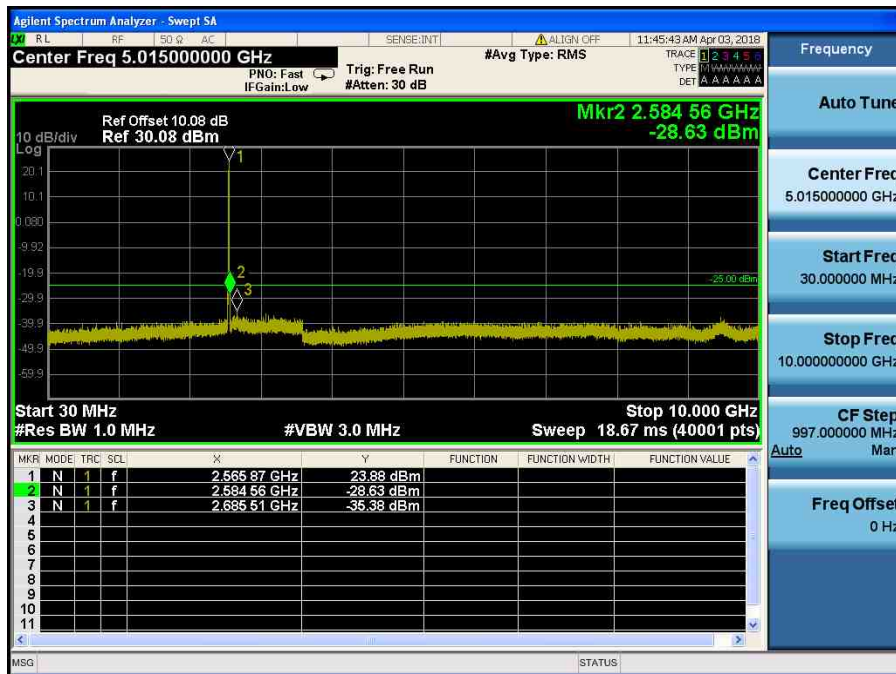

LTE Band 7 / 10MHz / 64QAM - RB Size/Offset (1/25) – Low Channel

LTE Band 7 / 10MHz / 64QAM - RB Size/Offset (1/25) – Low Channel

LTE Band 7 / 10MHz / QPSK - RB Size/Offset (25/25) – Mid Channel

LTE Band 7 / 10MHz / QPSK - RB Size/Offset (25/25) – Mid Channel

LTE Band 7 / 10MHz / QPSK - RB Size/Offset (25/0) – High Channel

LTE Band 7 / 10MHz / QPSK - RB Size/Offset (25/0) – High Channel

LTE Band 7 / 5MHz / 64QAM - RB Size/Offset (12/0) – Low Channel

LTE Band 7 / 5MHz / 64QAM - RB Size/Offset (12/0) – Low Channel

LTE Band 7 / 5MHz / 64QAM - RB Size/Offset (12/6) – Mid Channel

LTE Band 7 / 5MHz / 64QAM - RB Size/Offset (12/6) – Mid Channel

LTE Band 7 / 5MHz / 16QAM - RB Size/Offset (25/0) – High Channel

LTE Band 7 / 5MHz / 16QAM - RB Size/Offset (25/0) – High Channel