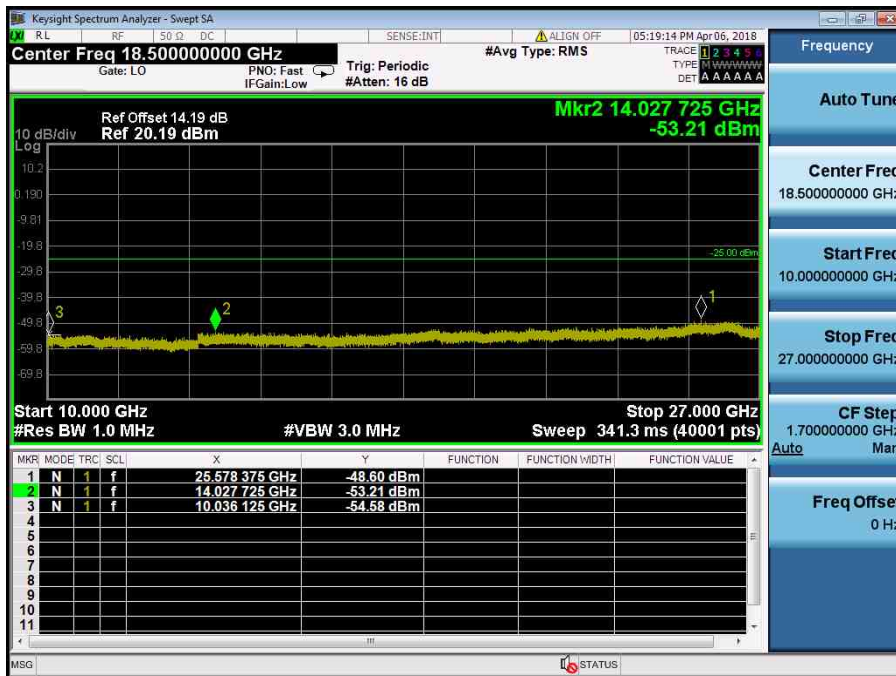

LTE Band 41 / 20MHz / 16QAM - RB Size/Offset (100/0) – High Channel

LTE Band 41 / 15MHz / QPSK - RB Size/Offset (75/0) – Low Channel

LTE Band 41 / 15MHz / QPSK - RB Size/Offset (75/0) – Low Channel

LTE Band 41 / 15MHz / 64QAM - RB Size/Offset (75/0) – Mid Channel

LTE Band 41 / 15MHz / 64QAM - RB Size/Offset (75/0) – Mid Channel

LTE Band 41 / 15MHz / 64QAM - RB Size/Offset (75/0) – High Channel

LTE Band 41 / 15MHz / 64QAM - RB Size/Offset (75/0) – High Channel

LTE Band 41 / 10MHz / QPSK - RB Size/Offset (1/25) – Low Channel

LTE Band 41 / 10MHz / QPSK - RB Size/Offset (1/25) – Low Channel

LTE Band 41 / 10MHz / 64QAM - RB Size/Offset (50/0) – Mid Channel

LTE Band 41 / 10MHz / 64QAM - RB Size/Offset (50/0) – Mid Channel

LTE Band 41 / 10MHz / QPSK - RB Size/Offset (1/49) – High Channel