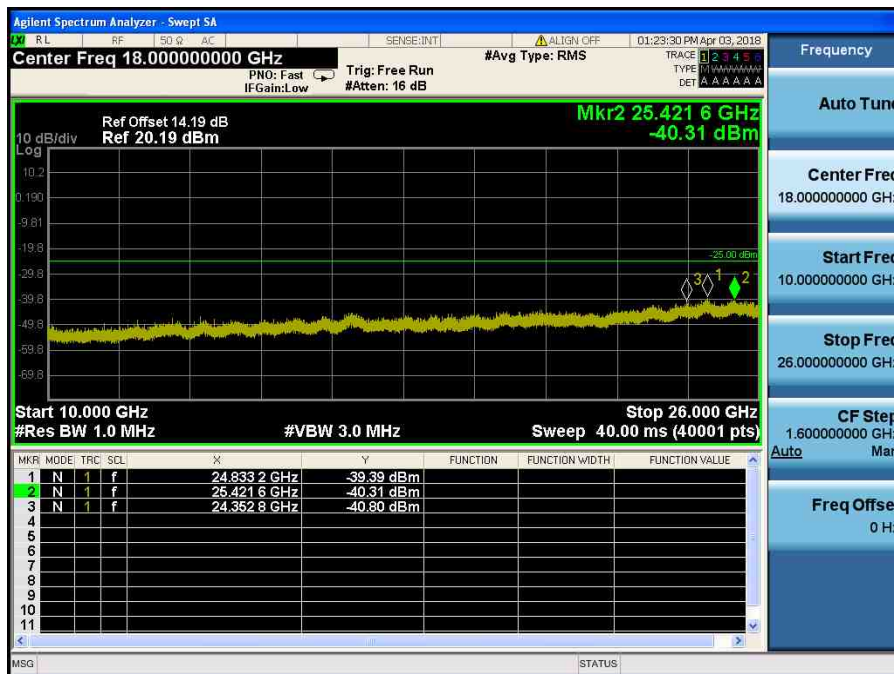

LTE Band 7 / 15MHz / QPSK - RB Size/Offset (1/0) – Mid Channel

LTE Band 7 / 15MHz / QPSK - RB Size/Offset (1/0) – Mid Channel

LTE Band 7 / 15MHz / 64QAM - RB Size/Offset (36/18) – High Channel

LTE Band 7 / 15MHz / 64QAM - RB Size/Offset (36/18) – High Channel

LTE Band 7 / 10MHz / 64QAM - RB Size/Offset (1/25) – Low Channel

LTE Band 7 / 10MHz / 64QAM - RB Size/Offset (1/25) – Low Channel

LTE Band 7 / 10MHz / QPSK - RB Size/Offset (25/25) – Mid Channel

LTE Band 7 / 10MHz / QPSK - RB Size/Offset (25/25) – Mid Channel

LTE Band 7 / 10MHz / QPSK - RB Size/Offset (25/0) – High Channel

LTE Band 7 / 10MHz / QPSK - RB Size/Offset (25/0) – High Channel

LTE Band 7 / 5MHz / 64QAM - RB Size/Offset (12/0) – Low Channel

LTE Band 7 / 5MHz / 64QAM - RB Size/Offset (12/0) – Low Channel