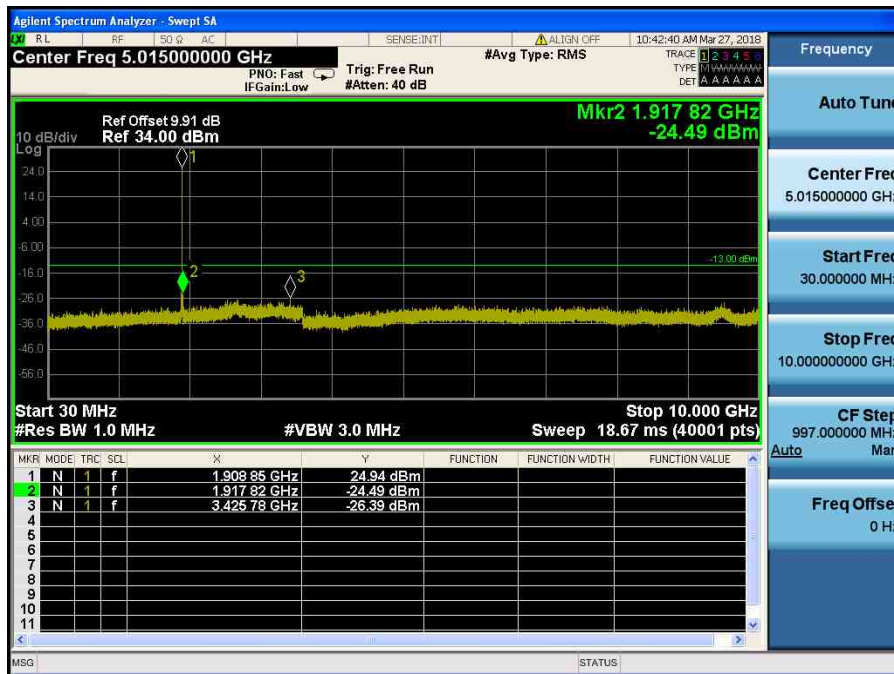

LTE Band 2 / 5MHz / QPSK - RB Size/Offset (1/24) – High Channel

LTE Band 2 / 5MHz / QPSK - RB Size/Offset (1/24) – High Channel

LTE Band 2 / 3MHz / 16QAM - RB Size/Offset (8/4) – Low Channel

LTE Band 2 / 3MHz / 16QAM - RB Size/Offset (8/4) – Low Channel

LTE Band 2 / 3MHz / QPSK - RB Size/Offset (1/7) – Mid Channel

LTE Band 2 / 3MHz / QPSK - RB Size/Offset (1/7) – Mid Channel

LTE Band 2 / 3MHz / 16QAM - RB Size/Offset (15/0) – High Channel

LTE Band 2 / 3MHz / 16QAM - RB Size/Offset (15/0) – High Channel

LTE Band 2 / 1.4MHz / QPSK - RB Size/Offset (6/0) – Low Channel

LTE Band 2 / 1.4MHz / QPSK - RB Size/Offset (6/0) – Low Channel

LTE Band 2 / 1.4MHz / QPSK - RB Size/Offset (1/0) – Mid Channel

LTE Band 2 / 1.4MHz / QPSK - RB Size/Offset (1/0) – Mid Channel