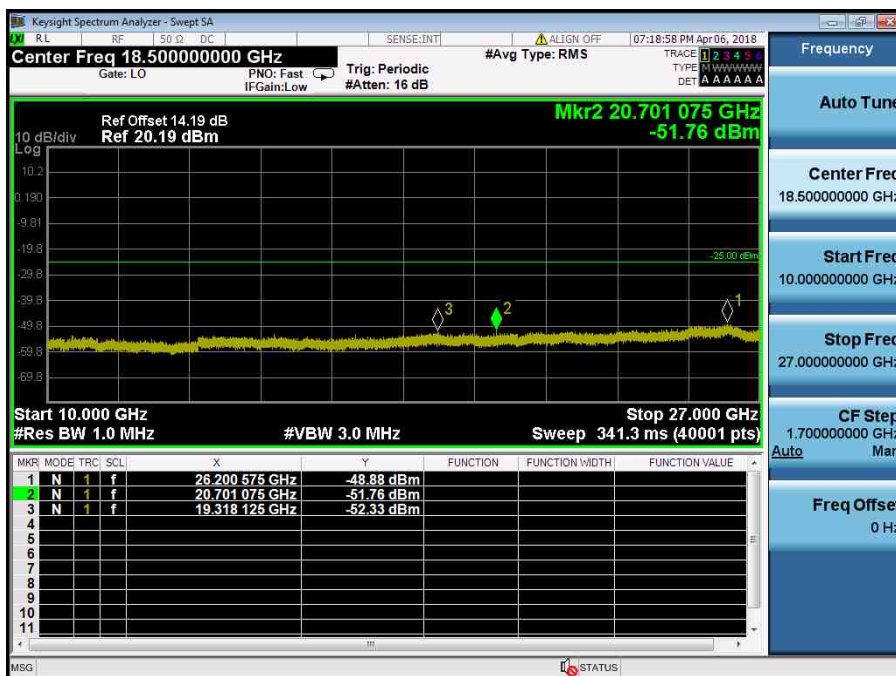

LTE Band 2 / 1.4MHz / QPSK - RB Size/Offset (6/0) – Low Channel

LTE Band 2 / 1.4MHz / QPSK - RB Size/Offset (6/0) – Low Channel

LTE Band 2 / 1.4MHz / QPSK - RB Size/Offset (1/0) – Mid Channel

LTE Band 2 / 1.4MHz / QPSK - RB Size/Offset (1/0) – Mid Channel

LTE Band 2 / 1.4MHz / 16QAM - RB Size/Offset (6/0) – High Channel

LTE Band 2 / 1.4MHz / 16QAM - RB Size/Offset (6/0) – High Channel

8.4.7 LTE Band 41

LTE Band 41 / 20MHz / QPSK - RB Size/Offset (50/25) – Low Channel

LTE Band 41 / 20MHz / QPSK - RB Size/Offset (50/25) – Low Channel

LTE Band 41 / 20MHz / QPSK - RB Size/Offset (1/0) – Mid Channel

LTE Band 41 / 20MHz / QPSK - RB Size/Offset (1/0) – Mid Channel

LTE Band 41 / 20MHz / 16QAM - RB Size/Offset (100/0) – High Channel