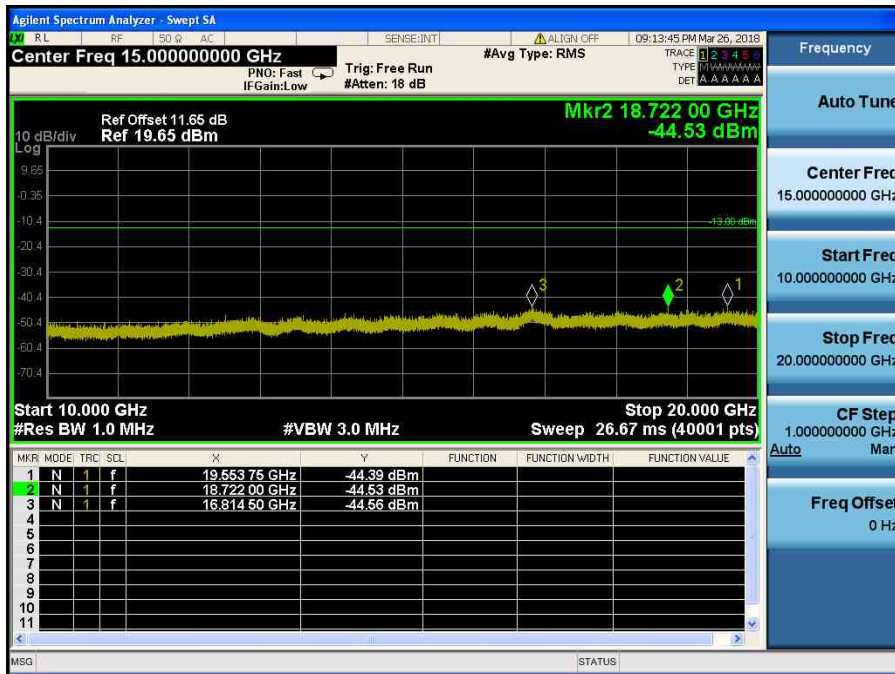

LTE Band 2 / 5MHz / QPSK - RB Size/Offset (1/24) – High Channel

LTE Band 2 / 5MHz / QPSK - RB Size/Offset (1/24) – High Channel

LTE Band 2 / 3MHz / 16QAM - RB Size/Offset (8/4) – Low Channel

LTE Band 2 / 3MHz / 16QAM - RB Size/Offset (8/4) – Low Channel

LTE Band 2 / 3MHz / QPSK - RB Size/Offset (1/7) – Mid Channel

LTE Band 2 / 3MHz / QPSK - RB Size/Offset (1/7) – Mid Channel

LTE Band 2 / 3MHz / 16QAM - RB Size/Offset (15/0) – High Channel

LTE Band 2 / 3MHz / 16QAM - RB Size/Offset (15/0) – High Channel

LTE Band 2 / 1.4MHz / QPSK - RB Size/Offset (6/0) – Low Channel

LTE Band 2 / 1.4MHz / QPSK - RB Size/Offset (6/0) – Low Channel

LTE Band 2 / 1.4MHz / QPSK - RB Size/Offset (1/0) – Mid Channel

LTE Band 2 / 1.4MHz / QPSK - RB Size/Offset (1/0) – Mid Channel

LTE Band 2 / 1.4MHz / 16QAM - RB Size/Offset (6/0) – High Channel

LTE Band 2 / 1.4MHz / 16QAM - RB Size/Offset (6/0) – High Channel

8.4.7 LTE Band 41

LTE Band 41 / 20MHz / QPSK - RB Size/Offset (50/25) – Low Channel