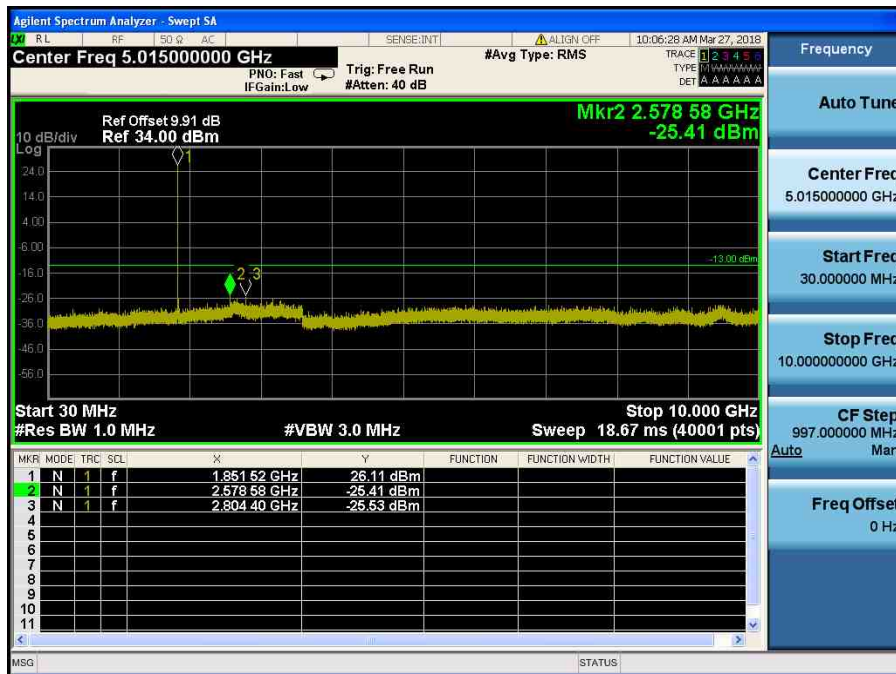

LTE Band 2 / 5MHz / QPSK - RB Size/Offset (1/24) – High Channel

LTE Band 2 / 5MHz / QPSK - RB Size/Offset (1/24) – High Channel

LTE Band 2 / 3MHz / 16QAM - RB Size/Offset (8/4) – Low Channel

LTE Band 2 / 3MHz / 16QAM - RB Size/Offset (8/4) – Low Channel

LTE Band 2 / 3MHz / QPSK - RB Size/Offset (1/7) – Mid Channel

LTE Band 2 / 3MHz / QPSK - RB Size/Offset (1/7) – Mid Channel

LTE Band 2 / 3MHz / 16QAM - RB Size/Offset (15/0) – High Channel

LTE Band 2 / 3MHz / 16QAM - RB Size/Offset (15/0) – High Channel

LTE Band 2 / 1.4MHz / QPSK - RB Size/Offset (6/0) – Low Channel

LTE Band 2 / 1.4MHz / QPSK - RB Size/Offset (6/0) – Low Channel

LTE Band 2 / 1.4MHz / QPSK - RB Size/Offset (1/0) – Mid Channel

LTE Band 2 / 1.4MHz / QPSK - RB Size/Offset (1/0) – Mid Channel