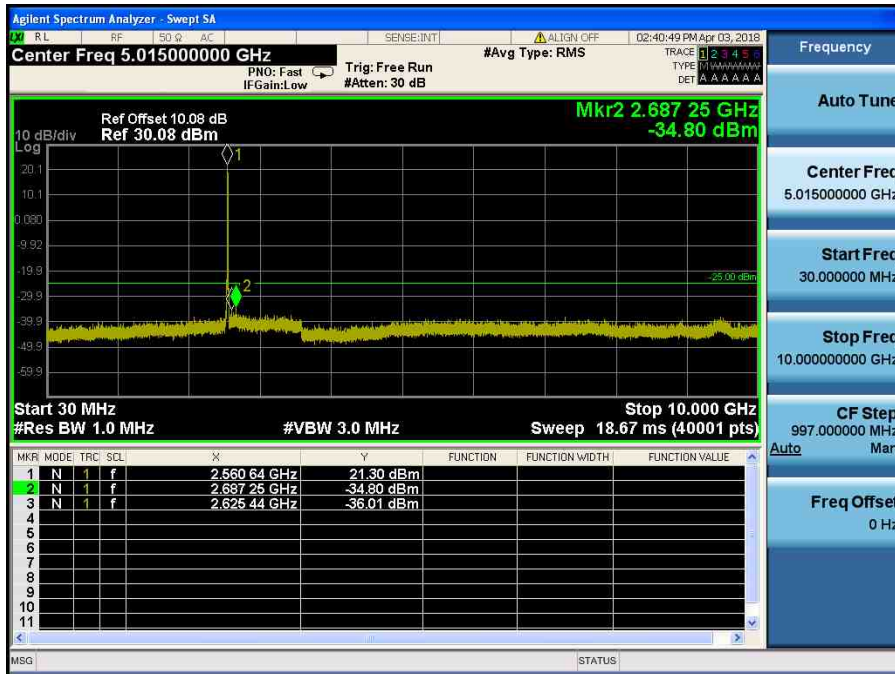

LTE Band 7 / 20MHz / QPSK - RB Size/Offset (1/50) – High Channel

LTE Band 7 / 20MHz / QPSK - RB Size/Offset (1/50) – High Channel

LTE Band 7 / 15MHz / QPSK - RB Size/Offset (1/74) – Low Channel

LTE Band 7 / 15MHz / QPSK - RB Size/Offset (1/74) – Low Channel

LTE Band 7 / 15MHz / QPSK - RB Size/Offset (1/0) – Mid Channel

LTE Band 7 / 15MHz / QPSK - RB Size/Offset (1/0) – Mid Channel

LTE Band 7 / 15MHz / 64QAM - RB Size/Offset (36/18) – High Channel

LTE Band 7 / 15MHz / 64QAM - RB Size/Offset (36/18) – High Channel