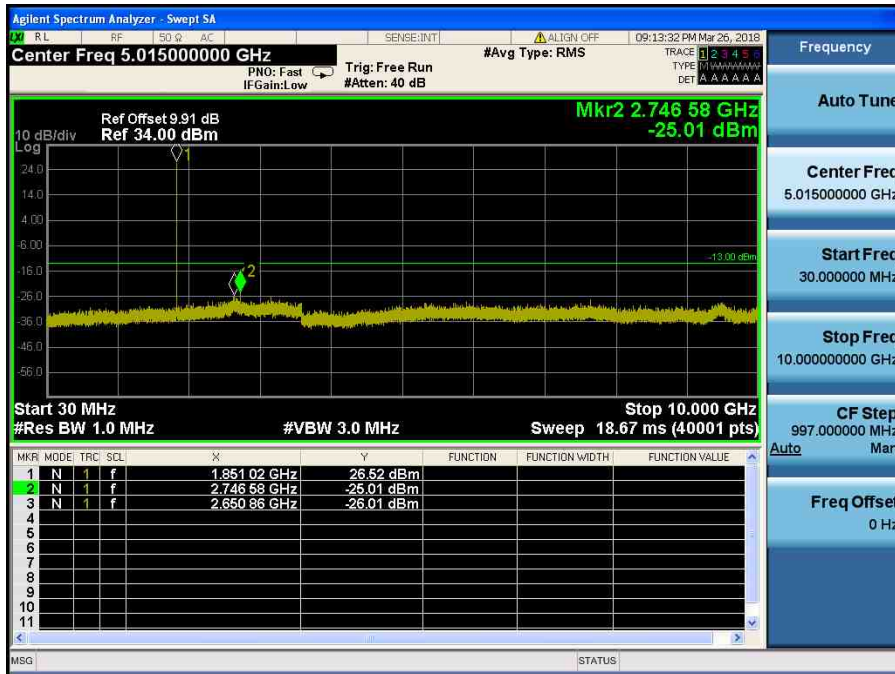

LTE Band 2 / 5MHz / QPSK - RB Size/Offset (1/24) – High Channel

LTE Band 2 / 5MHz / QPSK - RB Size/Offset (1/24) – High Channel

LTE Band 2 / 3MHz / 16QAM - RB Size/Offset (8/4) – Low Channel

LTE Band 2 / 3MHz / 16QAM - RB Size/Offset (8/4) – Low Channel

LTE Band 2 / 3MHz / QPSK - RB Size/Offset (1/7) – Mid Channel

LTE Band 2 / 3MHz / QPSK - RB Size/Offset (1/7) – Mid Channel

LTE Band 2 / 3MHz / 16QAM - RB Size/Offset (15/0) – High Channel

LTE Band 2 / 3MHz / 16QAM - RB Size/Offset (15/0) – High Channel

LTE Band 2 / 1.4MHz / QPSK - RB Size/Offset (6/0) – Low Channel

LTE Band 2 / 1.4MHz / QPSK - RB Size/Offset (6/0) – Low Channel

LTE Band 2 / 1.4MHz / QPSK - RB Size/Offset (1/0) – Mid Channel

LTE Band 2 / 1.4MHz / QPSK - RB Size/Offset (1/0) – Mid Channel

LTE Band 2 / 1.4MHz / 16QAM - RB Size/Offset (6/0) – High Channel

LTE Band 2 / 1.4MHz / 16QAM - RB Size/Offset (6/0) – High Channel

8.4.7 LTE Band 41

LTE Band 41 / 20MHz / QPSK - RB Size/Offset (50/25) – Low Channel