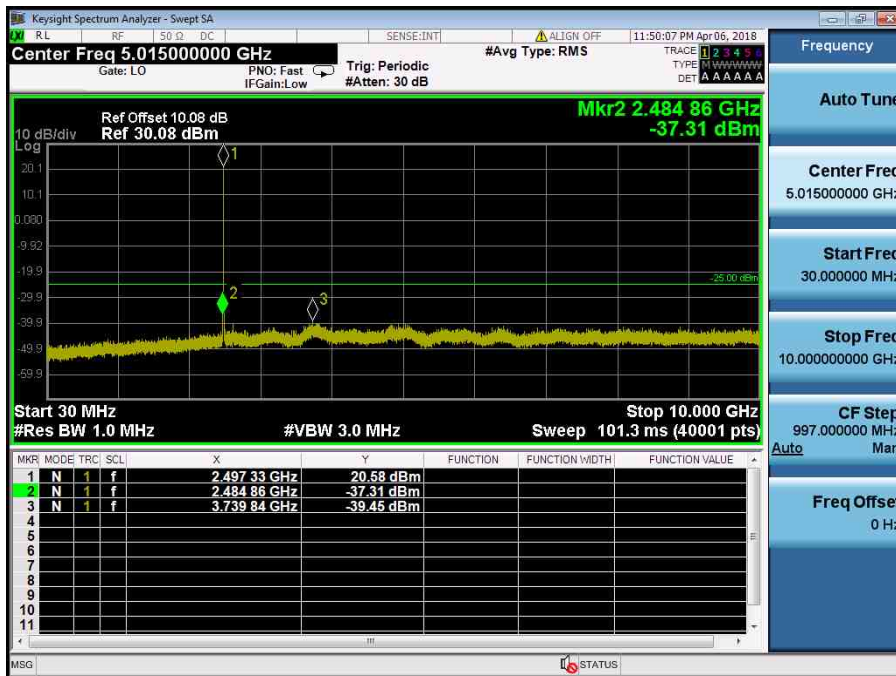

LTE Band 41 / 10MHz / QPSK - RB Size/Offset (1/25) – Low Channel

LTE Band 41 / 10MHz / 64QAM - RB Size/Offset (50/0) – Mid Channel

LTE Band 41 / 10MHz / 64QAM - RB Size/Offset (50/0) – Mid Channel

LTE Band 41 / 10MHz / QPSK - RB Size/Offset (1/49) – High Channel

LTE Band 41 / 10MHz / QPSK - RB Size/Offset (1/49) – High Channel

LTE Band 41 / 5MHz / 64QAM - RB Size/Offset (25/0) – Low Channel

LTE Band 41 / 5MHz / 64QAM - RB Size/Offset (25/0) – Low Channel

LTE Band 41 / 5MHz / 64QAM - RB Size/Offset (12/0) – Mid Channel