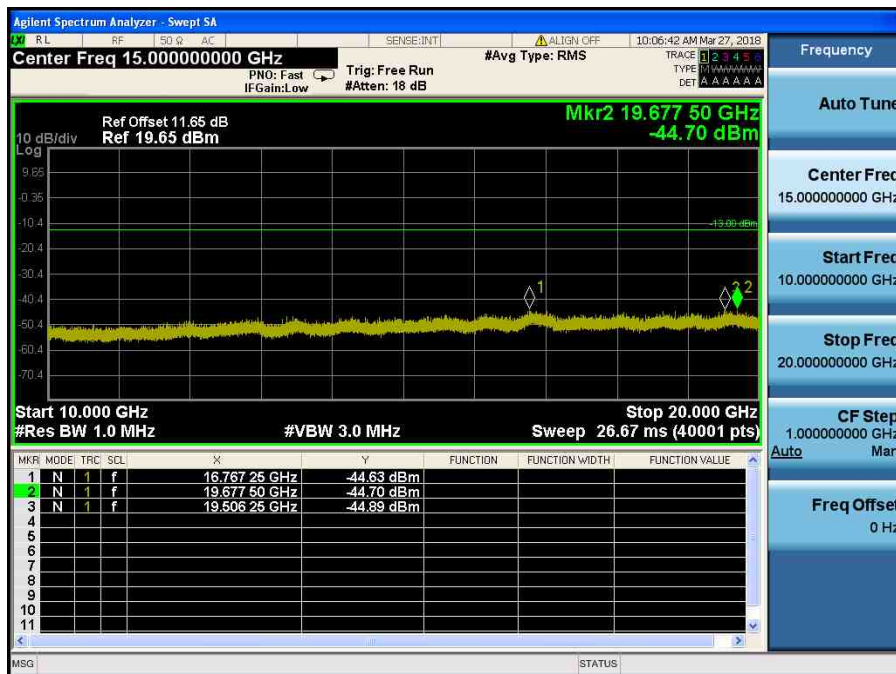

LTE Band 2 / 5MHz / QPSK - RB Size/Offset (1/24) – High Channel

LTE Band 2 / 5MHz / QPSK - RB Size/Offset (1/24) – High Channel

LTE Band 2 / 3MHz / 16QAM - RB Size/Offset (8/4) – Low Channel

LTE Band 2 / 3MHz / 16QAM - RB Size/Offset (8/4) – Low Channel

LTE Band 2 / 3MHz / QPSK - RB Size/Offset (1/7) – Mid Channel

LTE Band 2 / 3MHz / QPSK - RB Size/Offset (1/7) – Mid Channel

LTE Band 2 / 3MHz / 16QAM - RB Size/Offset (15/0) – High Channel

LTE Band 2 / 3MHz / 16QAM - RB Size/Offset (15/0) – High Channel

LTE Band 2 / 1.4MHz / QPSK - RB Size/Offset (6/0) – Low Channel

LTE Band 2 / 1.4MHz / QPSK - RB Size/Offset (6/0) – Low Channel

LTE Band 2 / 1.4MHz / QPSK - RB Size/Offset (1/0) – Mid Channel

LTE Band 2 / 1.4MHz / QPSK - RB Size/Offset (1/0) – Mid Channel