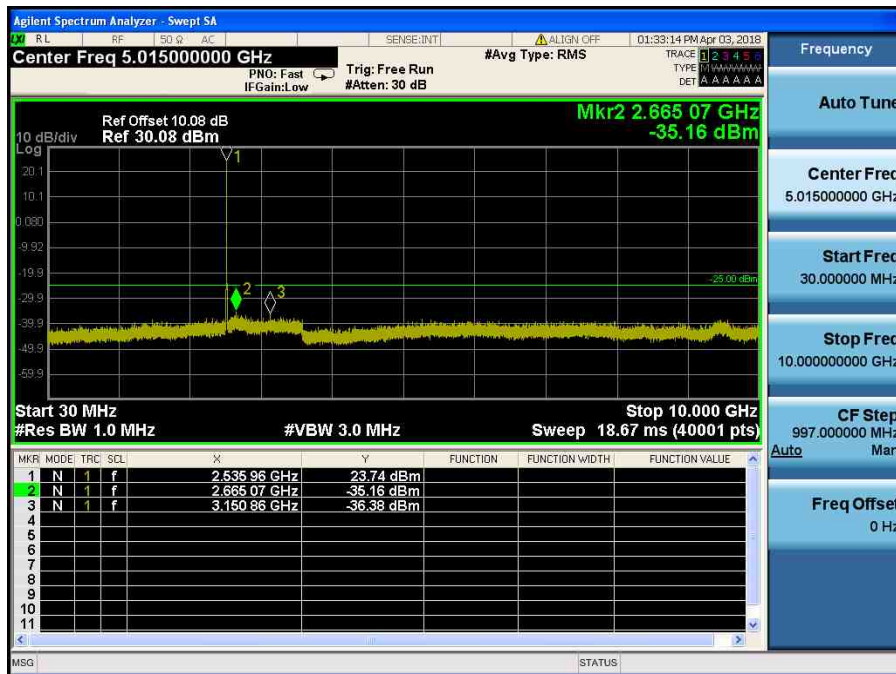

LTE Band 7 / 10MHz / 64QAM - RB Size/Offset (1/25) – Low Channel

LTE Band 7 / 10MHz / 64QAM - RB Size/Offset (1/25) – Low Channel

LTE Band 7 / 10MHz / QPSK - RB Size/Offset (25/25) – Mid Channel

LTE Band 7 / 10MHz / QPSK - RB Size/Offset (25/25) – Mid Channel

LTE Band 7 / 10MHz / QPSK - RB Size/Offset (25/0) – High Channel

LTE Band 7 / 10MHz / QPSK - RB Size/Offset (25/0) – High Channel

LTE Band 7 / 5MHz / 64QAM - RB Size/Offset (12/0) – Low Channel

LTE Band 7 / 5MHz / 64QAM - RB Size/Offset (12/0) – Low Channel

LTE Band 7 / 5MHz / 64QAM - RB Size/Offset (12/6) – Mid Channel

LTE Band 7 / 5MHz / 64QAM - RB Size/Offset (12/6) – Mid Channel

LTE Band 7 / 5MHz / 16QAM - RB Size/Offset (25/0) – High Channel

LTE Band 7 / 5MHz / 16QAM - RB Size/Offset (25/0) – High Channel