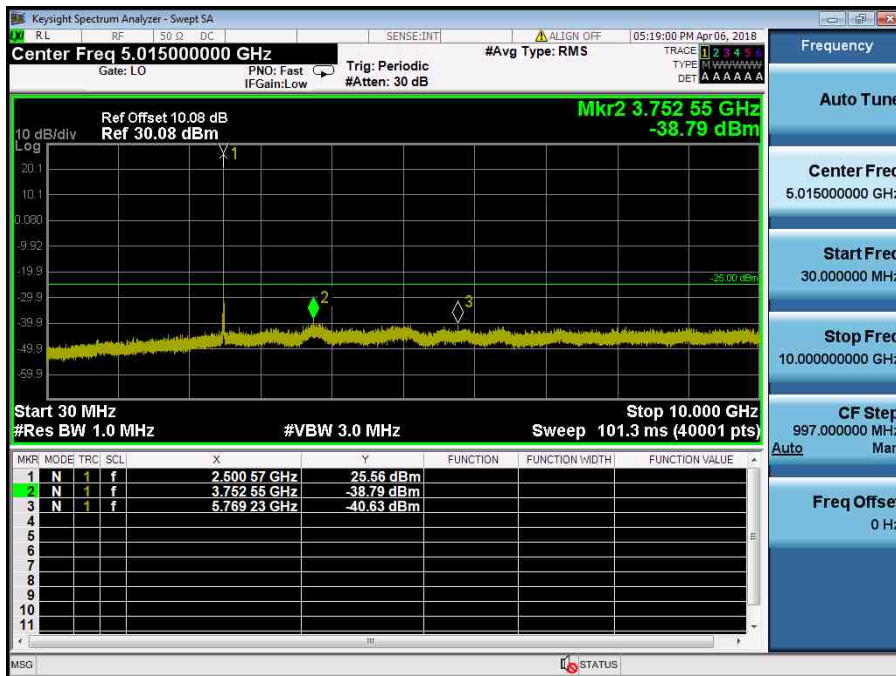

LTE Band 41 / 20MHz / QPSK - RB Size/Offset (50/25) – Low Channel

LTE Band 41 / 20MHz / QPSK - RB Size/Offset (1/0) – Mid Channel

LTE Band 41 / 20MHz / QPSK - RB Size/Offset (1/0) – Mid Channel

LTE Band 41 / 20MHz / 16QAM - RB Size/Offset (100/0) – High Channel

LTE Band 41 / 20MHz / 16QAM - RB Size/Offset (100/0) – High Channel

LTE Band 41 / 15MHz / QPSK - RB Size/Offset (75/0) – Low Channel

LTE Band 41 / 15MHz / QPSK - RB Size/Offset (75/0) – Low Channel

LTE Band 41 / 15MHz / 64QAM - RB Size/Offset (75/0) – Mid Channel

LTE Band 41 / 15MHz / 64QAM - RB Size/Offset (75/0) – Mid Channel

LTE Band 41 / 15MHz / 64QAM - RB Size/Offset (75/0) – High Channel

LTE Band 41 / 15MHz / 64QAM - RB Size/Offset (75/0) – High Channel

LTE Band 41 / 10MHz / QPSK - RB Size/Offset (1/25) – Low Channel