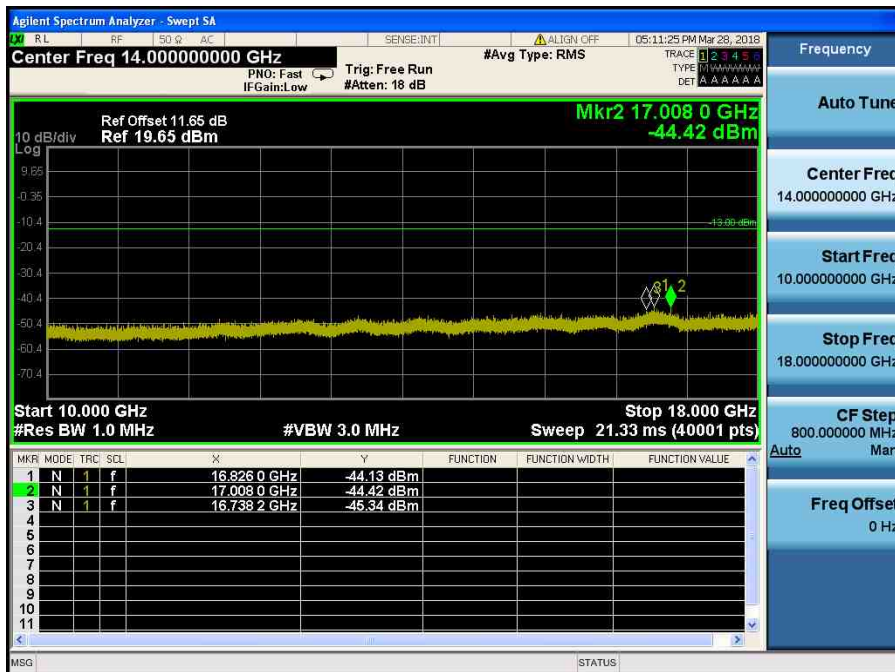

LTE Band 5 / 1.4MHz / 64QAM - RB Size/Offset (1/5) – Mid Channel

LTE Band 5 / 1.4MHz / 64QAM - RB Size/Offset (3/3) – High Channel

8.4.5 LTE Band 4

LTE Band 4 / 20MHz / 64QAM - RB Size/Offset (50/50) –Low Channel

LTE Band 4 / 20MHz / 64QAM - RB Size/Offset (50/50) –Low Channel

LTE Band 4 / 20MHz / 64QAM - RB Size/Offset (1/99)–Mid Channel

LTE Band 4 / 20MHz / 64QAM - RB Size/Offset (1/99)–Mid Channel

LTE Band 4 / 20MHz / 64QAM - RB Size/Offset (50/0) – High Channel

LTE Band 4 / 20MHz / 64QAM - RB Size/Offset (50/0) – High Channel

LTE Band 4 / 15MHz / 16QAM - RB Size/Offset (1/74)–Low Channel

LTE Band 4 / 15MHz / 16QAM - RB Size/Offset (1/74)–Low Channel

LTE Band 4 / 15MHz / QPSK - RB Size/Offset (36/18) – Mid Channel