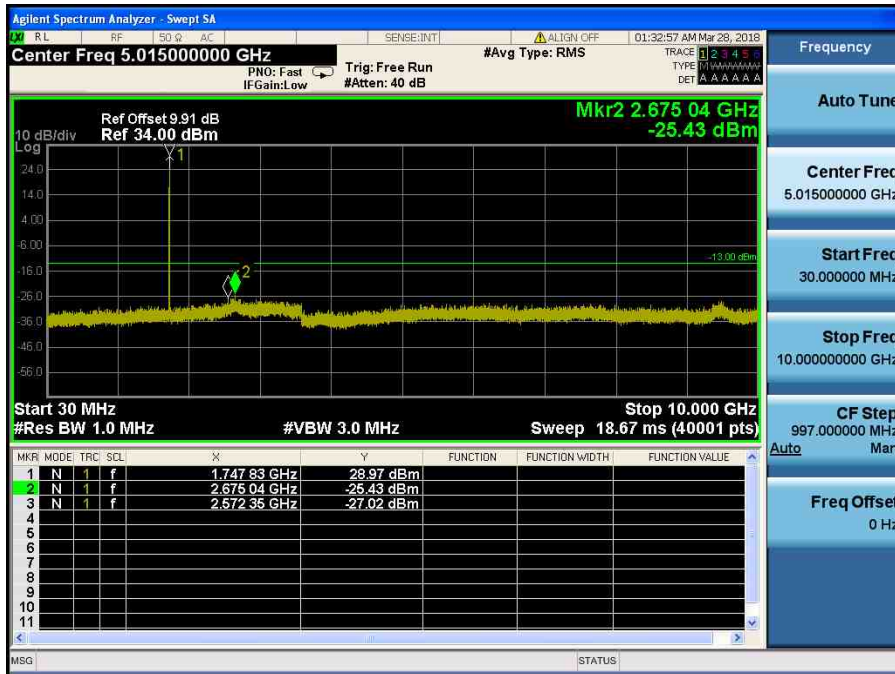

LTE Band 4 / 20MHz / 64QAM - RB Size/Offset (50/50) –Low Channel

LTE Band 4 / 20MHz / 64QAM - RB Size/Offset (1/99)–Mid Channel

LTE Band 4 / 20MHz / 64QAM - RB Size/Offset (1/99)–Mid Channel

LTE Band 4 / 20MHz / 64QAM - RB Size/Offset (50/0) – High Channel

LTE Band 4 / 20MHz / 64QAM - RB Size/Offset (50/0) – High Channel

LTE Band 4 / 15MHz / 16QAM - RB Size/Offset (1/74)–Low Channel

LTE Band 4 / 15MHz / 16QAM - RB Size/Offset (1/74)–Low Channel

LTE Band 4 / 15MHz / QPSK - RB Size/Offset (36/18) – Mid Channel

LTE Band 4 / 15MHz / QPSK - RB Size/Offset (36/18) – Mid Channel

LTE Band 4 / 15MHz / QPSK - RB Size/Offset (1/36) – High Channel

LTE Band 4 / 15MHz / QPSK - RB Size/Offset (1/36) – High Channel

LTE Band 4 / 10MHz / 16QAM - RB Size/Offset (25/12) – Low Channel

LTE Band 4 / 10MHz / 16QAM - RB Size/Offset (25/12) – Low Channel

LTE Band 4 / 10MHz / 16QAM - RB Size/Offset (50/0) – Mid Channel

LTE Band 4 / 10MHz / 16QAM - RB Size/Offset (50/0) – Mid Channel

LTE Band 4 / 10MHz / 64QAM - RB Size/Offset (25/25) – High Channel