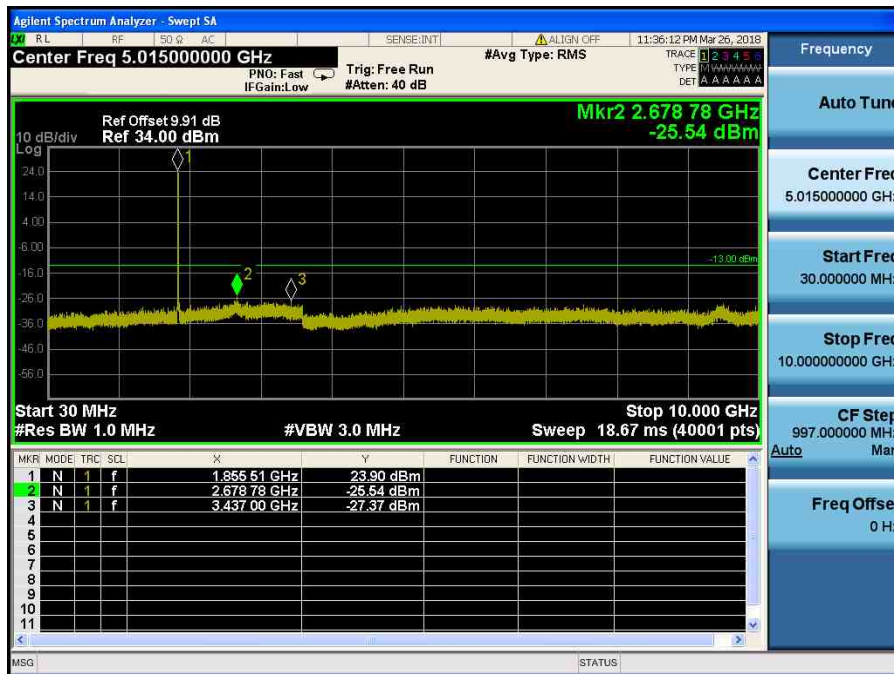

LTE Band 2 / 20MHz / QPSK - RB Size/Offset (50/50) – High Channel

LTE Band 2 / 20MHz / QPSK - RB Size/Offset (50/50) – High Channel

LTE Band 2 / 15MHz / 16QAM - RB Size/Offset (36/39)–Low Channel

LTE Band 2 / 15MHz / 16QAM - RB Size/Offset (36/39)–Low Channel

LTE Band 2 / 15MHz / QPSK - RB Size/Offset (36/18) – Mid Channel

LTE Band 2 / 15MHz / QPSK - RB Size/Offset (36/18) – Mid Channel

LTE Band 2 / 15MHz / 64QAM - RB Size/Offset (75/0) – High Channel

LTE Band 2 / 15MHz / 64QAM - RB Size/Offset (75/0) – High Channel

LTE Band 2 / 10MHz / QPSK - RB Size/Offset (25/12) – Low Channel

LTE Band 2 / 10MHz / QPSK - RB Size/Offset (25/12) – Low Channel

LTE Band 2 / 10MHz / 16QAM - RB Size/Offset (1/0) – Mid Channel

LTE Band 2 / 10MHz / 16QAM - RB Size/Offset (1/0) – Mid Channel