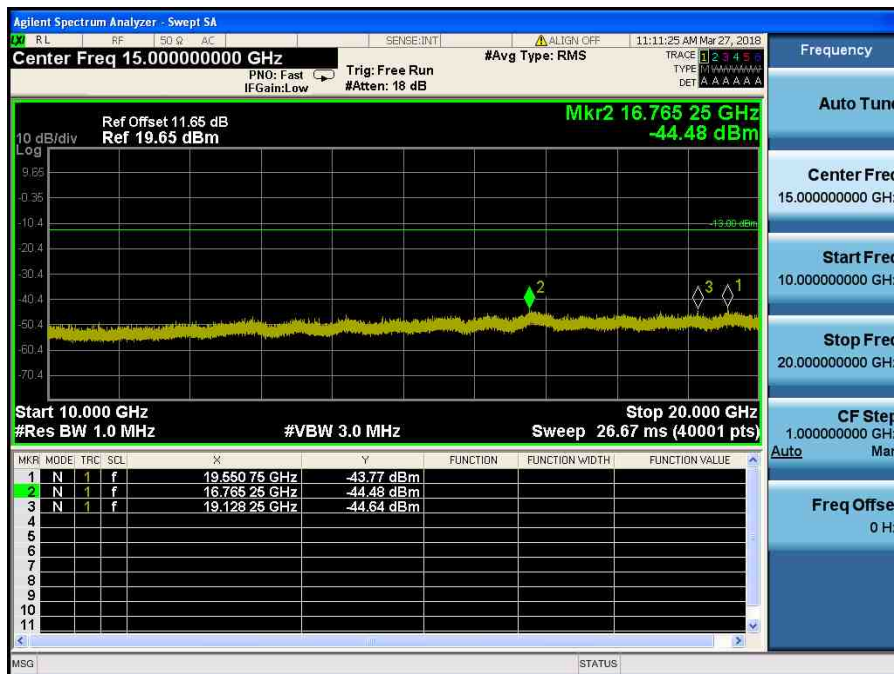

LTE Band 2 / 10MHz / QPSK - RB Size/Offset (25/12) – Low Channel

LTE Band 2 / 10MHz / QPSK - RB Size/Offset (25/12) – Low Channel

LTE Band 2 / 10MHz / 16QAM - RB Size/Offset (1/0) – Mid Channel

LTE Band 2 / 10MHz / 16QAM - RB Size/Offset (1/0) – Mid Channel

LTE Band 2 / 10MHz / QPSK - RB Size/Offset (1/49) – High Channel

LTE Band 2 / 10MHz / QPSK - RB Size/Offset (1/49) – High Channel

LTE Band 2 / 5MHz / QPSK - RB Size/Offset (25/0) – Low Channel

LTE Band 2 / 5MHz / QPSK - RB Size/Offset (25/0) – Low Channel

LTE Band 2 / 5MHz / 16QAM - RB Size/Offset (25/0) – Mid Channel

LTE Band 2 / 5MHz / 16QAM - RB Size/Offset (25/0) – Mid Channel