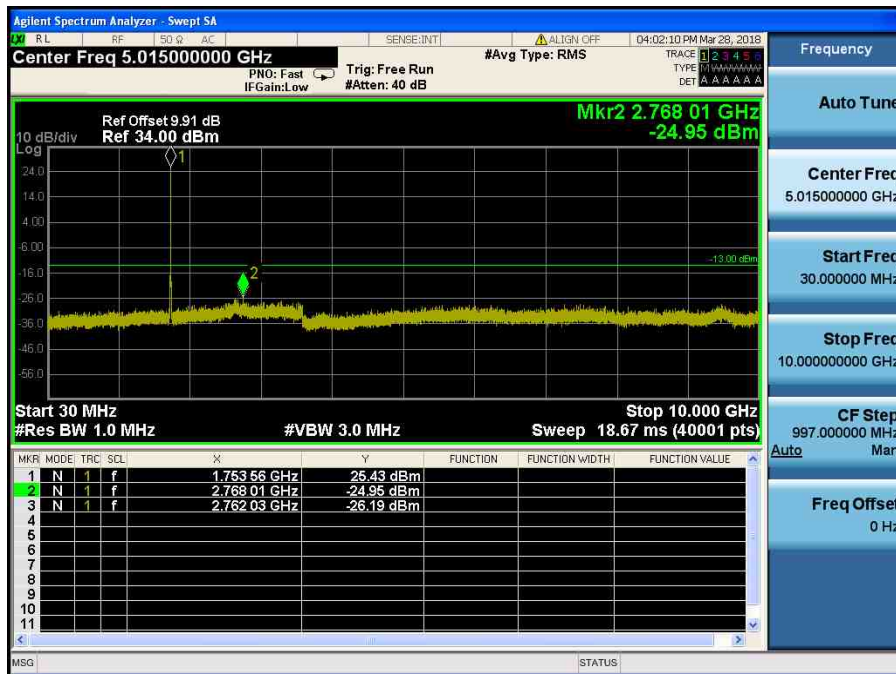

LTE Band 4 / 15MHz / QPSK - RB Size/Offset (36/18) – Mid Channel

LTE Band 4 / 15MHz / QPSK - RB Size/Offset (1/36) – High Channel

LTE Band 4 / 15MHz / QPSK - RB Size/Offset (1/36) – High Channel

LTE Band 4 / 10MHz / 16QAM - RB Size/Offset (25/12) – Low Channel

LTE Band 4 / 10MHz / 16QAM - RB Size/Offset (25/12) – Low Channel

LTE Band 4 / 10MHz / 16QAM - RB Size/Offset (50/0) – Mid Channel

LTE Band 4 / 10MHz / 16QAM - RB Size/Offset (50/0) – Mid Channel

LTE Band 4 / 10MHz / 64QAM - RB Size/Offset (25/25) – High Channel

LTE Band 4 / 10MHz / 64QAM - RB Size/Offset (25/25) – High Channel

LTE Band 4 / 5MHz / 16QAM - RB Size/Offset (25/0) – Low Channel

LTE Band 4 / 5MHz / 16QAM - RB Size/Offset (25/0) – Low Channel

LTE Band 4 / 5MHz / 16QAM - RB Size/Offset (12/0) – Mid Channel