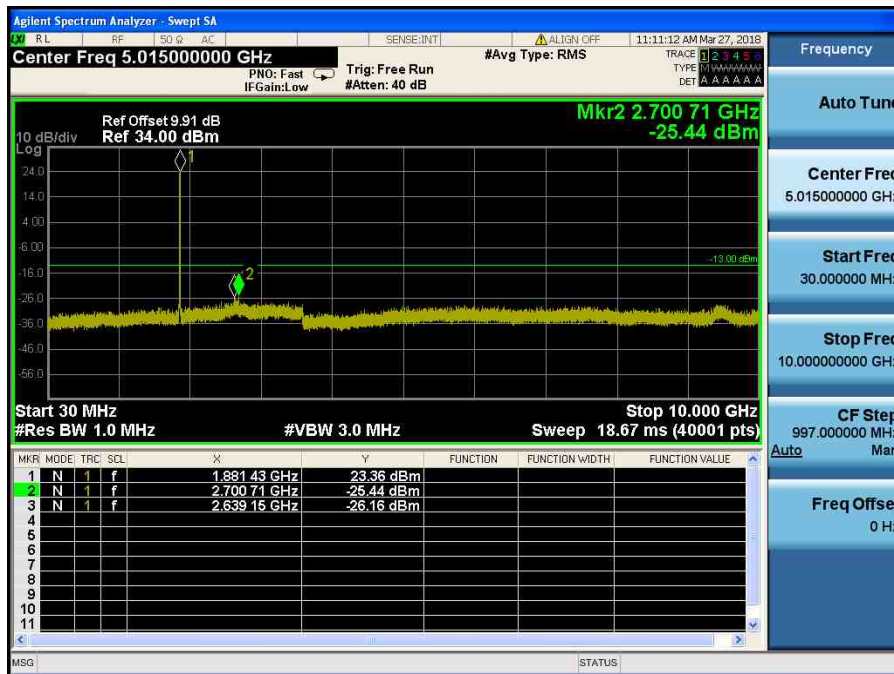

LTE Band 2 / 10MHz / QPSK - RB Size/Offset (25/12) – Low Channel

LTE Band 2 / 10MHz / QPSK - RB Size/Offset (25/12) – Low Channel

LTE Band 2 / 10MHz / 16QAM - RB Size/Offset (1/0) – Mid Channel

LTE Band 2 / 10MHz / 16QAM - RB Size/Offset (1/0) – Mid Channel

LTE Band 2 / 10MHz / QPSK - RB Size/Offset (1/49) – High Channel

LTE Band 2 / 10MHz / QPSK - RB Size/Offset (1/49) – High Channel

LTE Band 2 / 5MHz / QPSK - RB Size/Offset (25/0) – Low Channel

LTE Band 2 / 5MHz / QPSK - RB Size/Offset (25/0) – Low Channel

LTE Band 2 / 5MHz / 16QAM - RB Size/Offset (25/0) – Mid Channel

LTE Band 2 / 5MHz / 16QAM - RB Size/Offset (25/0) – Mid Channel