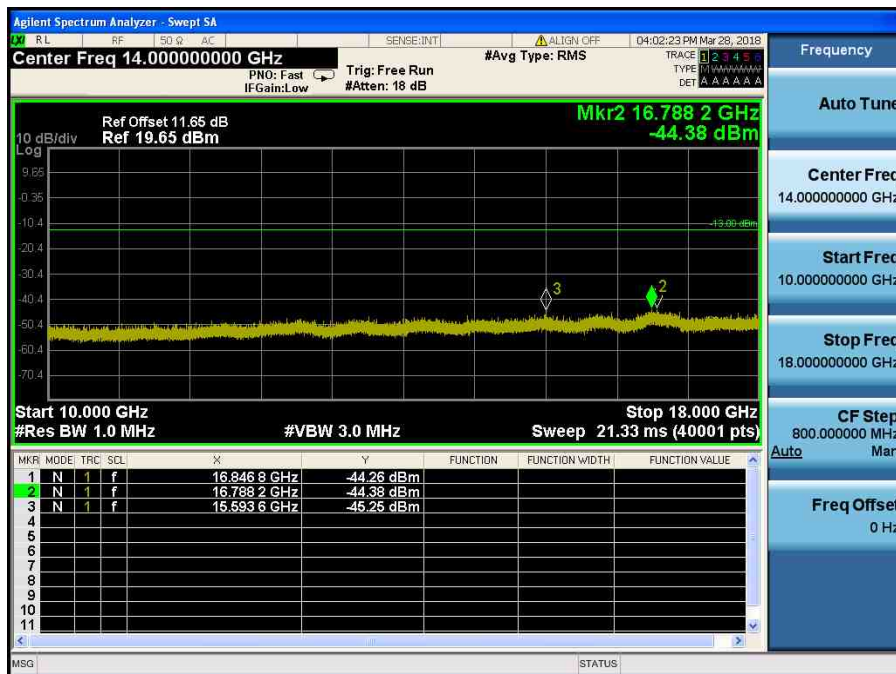

LTE Band 4 / 15MHz / QPSK - RB Size/Offset (36/18) – Mid Channel

LTE Band 4 / 15MHz / QPSK - RB Size/Offset (1/36) – High Channel

LTE Band 4 / 15MHz / QPSK - RB Size/Offset (1/36) – High Channel

LTE Band 4 / 10MHz / 16QAM - RB Size/Offset (25/12) – Low Channel

LTE Band 4 / 10MHz / 16QAM - RB Size/Offset (25/12) – Low Channel

LTE Band 4 / 10MHz / 16QAM - RB Size/Offset (50/0) – Mid Channel

LTE Band 4 / 10MHz / 16QAM - RB Size/Offset (50/0) – Mid Channel

LTE Band 4 / 10MHz / 64QAM - RB Size/Offset (25/25) – High Channel

LTE Band 4 / 10MHz / 64QAM - RB Size/Offset (25/25) – High Channel

LTE Band 4 / 5MHz / 16QAM - RB Size/Offset (25/0) – Low Channel

LTE Band 4 / 5MHz / 16QAM - RB Size/Offset (25/0) – Low Channel

LTE Band 4 / 5MHz / 16QAM - RB Size/Offset (12/0) – Mid Channel

LTE Band 4 / 5MHz / 16QAM - RB Size/Offset (12/0) – Mid Channel

LTE Band 4 / 5MHz / QPSK - RB Size/Offset (1/12) – High Channel

LTE Band 4 / 5MHz / QPSK - RB Size/Offset (1/12) – High Channel

LTE Band 4 / 3MHz / 64QAM - RB Size/Offset (1/0) – Low Channel