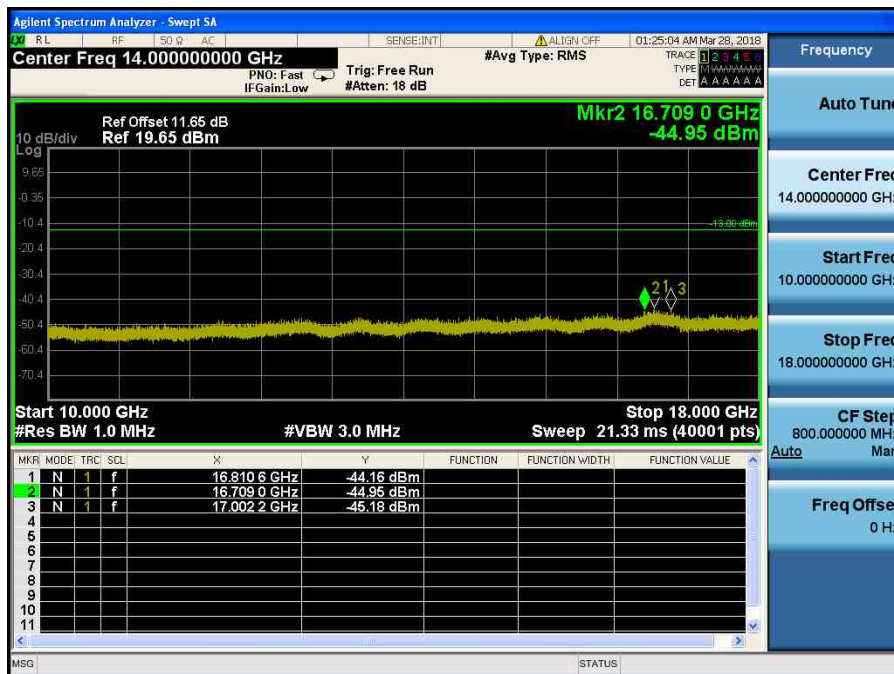

LTE Band 4 / 20MHz / 64QAM - RB Size/Offset (50/50) –Low Channel

LTE Band 4 / 20MHz / 64QAM - RB Size/Offset (1/99)–Mid Channel

LTE Band 4 / 20MHz / 64QAM - RB Size/Offset (1/99)–Mid Channel

LTE Band 4 / 20MHz / 64QAM - RB Size/Offset (50/0) – High Channel

LTE Band 4 / 20MHz / 64QAM - RB Size/Offset (50/0) – High Channel

LTE Band 4 / 15MHz / 16QAM - RB Size/Offset (1/74)–Low Channel

LTE Band 4 / 15MHz / 16QAM - RB Size/Offset (1/74)–Low Channel

LTE Band 4 / 15MHz / QPSK - RB Size/Offset (36/18) – Mid Channel

LTE Band 4 / 15MHz / QPSK - RB Size/Offset (36/18) – Mid Channel

LTE Band 4 / 15MHz / QPSK - RB Size/Offset (1/36) – High Channel

LTE Band 4 / 15MHz / QPSK - RB Size/Offset (1/36) – High Channel

LTE Band 4 / 10MHz / 16QAM - RB Size/Offset (25/12) – Low Channel