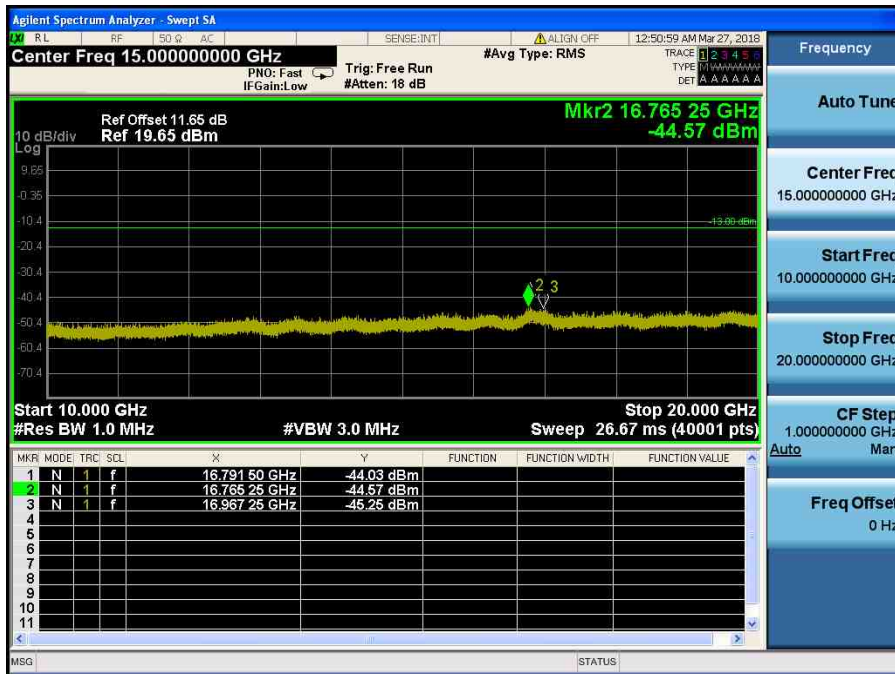

LTE Band 2 / 20MHz / QPSK - RB Size/Offset (1/99) –Low Channel

LTE Band 2 / 20MHz / QPSK - RB Size/Offset (1/99) –Low Channel

LTE Band 2 / 20MHz / QPSK - RB Size/Offset (50/25)–Mid Channel

LTE Band 2 / 20MHz / QPSK - RB Size/Offset (50/25)–Mid Channel

LTE Band 2 / 20MHz / QPSK - RB Size/Offset (50/50) – High Channel

LTE Band 2 / 20MHz / QPSK - RB Size/Offset (50/50) – High Channel

LTE Band 2 / 15MHz / 16QAM - RB Size/Offset (36/39)–Low Channel

LTE Band 2 / 15MHz / 16QAM - RB Size/Offset (36/39)–Low Channel

LTE Band 2 / 15MHz / QPSK - RB Size/Offset (36/18) – Mid Channel

LTE Band 2 / 15MHz / QPSK - RB Size/Offset (36/18) – Mid Channel

LTE Band 2 / 15MHz / 64QAM - RB Size/Offset (75/0) – High Channel

LTE Band 2 / 15MHz / 64QAM - RB Size/Offset (75/0) – High Channel