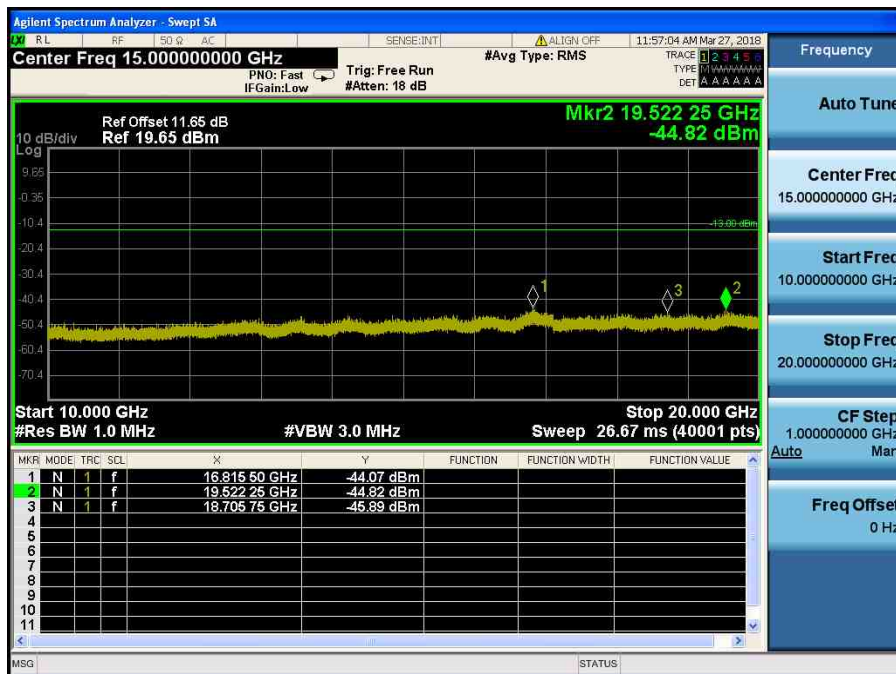

LTE Band 2 / 20MHz / QPSK - RB Size/Offset (50/50) – High Channel

LTE Band 2 / 20MHz / QPSK - RB Size/Offset (50/50) – High Channel

LTE Band 2 / 15MHz / 16QAM - RB Size/Offset (36/39)–Low Channel

LTE Band 2 / 15MHz / 16QAM - RB Size/Offset (36/39)–Low Channel

LTE Band 2 / 15MHz / QPSK - RB Size/Offset (36/18) – Mid Channel

LTE Band 2 / 15MHz / QPSK - RB Size/Offset (36/18) – Mid Channel

LTE Band 2 / 15MHz / 64QAM - RB Size/Offset (75/0) – High Channel

LTE Band 2 / 15MHz / 64QAM - RB Size/Offset (75/0) – High Channel

LTE Band 2 / 10MHz / QPSK - RB Size/Offset (25/12) – Low Channel

LTE Band 2 / 10MHz / QPSK - RB Size/Offset (25/12) – Low Channel

LTE Band 2 / 10MHz / 16QAM - RB Size/Offset (1/0) – Mid Channel

LTE Band 2 / 10MHz / 16QAM - RB Size/Offset (1/0) – Mid Channel