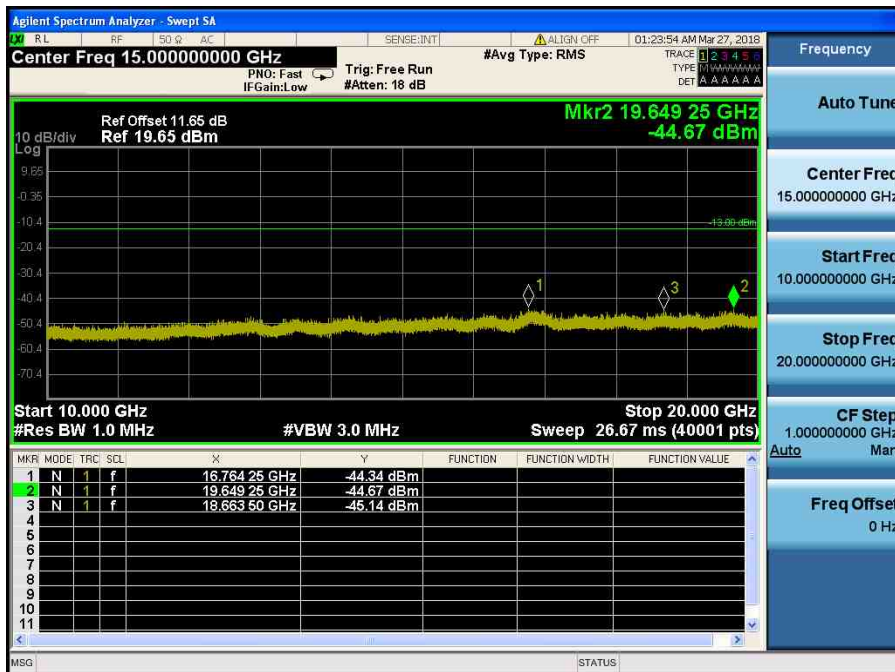

LTE Band 4 / 3MHz / QPSK - RB Size/Offset (8/7) – High Channel

LTE Band 4 / 1.4MHz / QPSK - RB Size/Offset (1/0) – Low Channel

LTE Band 4 / 1.4MHz / QPSK - RB Size/Offset (1/0) – Low Channel

LTE Band 4 / 1.4MHz / 16QAM - RB Size/Offset (6/0) – Mid Channel

LTE Band 4 / 1.4MHz / 16QAM - RB Size/Offset (6/0) – Mid Channel

LTE Band 4 / 1.4MHz / 16QAM - RB Size/Offset (1/2) – High Channel

LTE Band 4 / 1.4MHz / 16QAM - RB Size/Offset (1/2) – High Channel

8.4.6 LTE Band 2

LTE Band 2 / 20MHz / QPSK - RB Size/Offset (1/99) –Low Channel

LTE Band 2 / 20MHz / QPSK - RB Size/Offset (1/99) –Low Channel

LTE Band 2 / 20MHz / QPSK - RB Size/Offset (50/25)–Mid Channel

LTE Band 2 / 20MHz / QPSK - RB Size/Offset (50/25)–Mid Channel