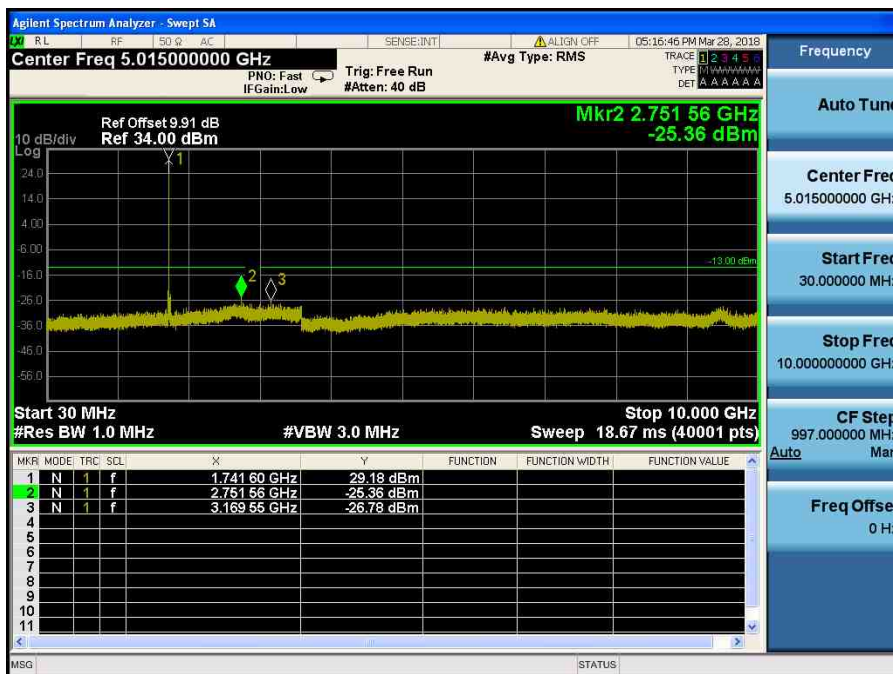

LTE Band 5 / 1.4MHz / 64QAM - RB Size/Offset (1/5) – Mid Channel

LTE Band 5 / 1.4MHz / 64QAM - RB Size/Offset (3/3) – High Channel

8.4.5 LTE Band 4

LTE Band 4 / 20MHz / 64QAM - RB Size/Offset (50/50) –Low Channel

LTE Band 4 / 20MHz / 64QAM - RB Size/Offset (50/50) –Low Channel

LTE Band 4 / 20MHz / 64QAM - RB Size/Offset (1/99)–Mid Channel

LTE Band 4 / 20MHz / 64QAM - RB Size/Offset (1/99)–Mid Channel

LTE Band 4 / 20MHz / 64QAM - RB Size/Offset (50/0) – High Channel

LTE Band 4 / 20MHz / 64QAM - RB Size/Offset (50/0) – High Channel

LTE Band 4 / 15MHz / 16QAM - RB Size/Offset (1/74)–Low Channel

LTE Band 4 / 15MHz / 16QAM - RB Size/Offset (1/74)–Low Channel

LTE Band 4 / 15MHz / QPSK - RB Size/Offset (36/18) – Mid Channel