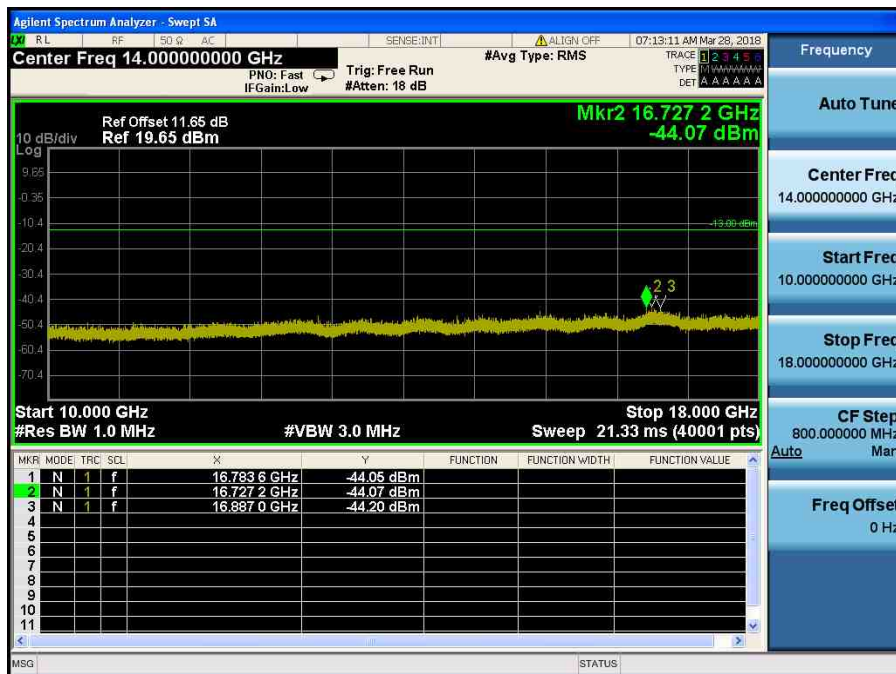

LTE Band 4 / 20MHz / 64QAM - RB Size/Offset (50/0) – High Channel

LTE Band 4 / 15MHz / 16QAM - RB Size/Offset (1/74)–Low Channel

LTE Band 4 / 15MHz / 16QAM - RB Size/Offset (1/74)–Low Channel

LTE Band 4 / 15MHz / QPSK - RB Size/Offset (36/18) – Mid Channel

LTE Band 4 / 15MHz / QPSK - RB Size/Offset (36/18) – Mid Channel

LTE Band 4 / 15MHz / QPSK - RB Size/Offset (1/36) – High Channel

LTE Band 4 / 15MHz / QPSK - RB Size/Offset (1/36) – High Channel

LTE Band 4 / 10MHz / 16QAM - RB Size/Offset (25/12) – Low Channel

LTE Band 4 / 10MHz / 16QAM - RB Size/Offset (25/12) – Low Channel

LTE Band 4 / 10MHz / 16QAM - RB Size/Offset (50/0) – Mid Channel

LTE Band 4 / 10MHz / 16QAM - RB Size/Offset (50/0) – Mid Channel

LTE Band 4 / 10MHz / 64QAM - RB Size/Offset (25/25) – High Channel

LTE Band 4 / 10MHz / 64QAM - RB Size/Offset (25/25) – High Channel

LTE Band 4 / 5MHz / 16QAM - RB Size/Offset (25/0) – Low Channel

LTE Band 4 / 5MHz / 16QAM - RB Size/Offset (25/0) – Low Channel

LTE Band 4 / 5MHz / 16QAM - RB Size/Offset (12/0) – Mid Channel