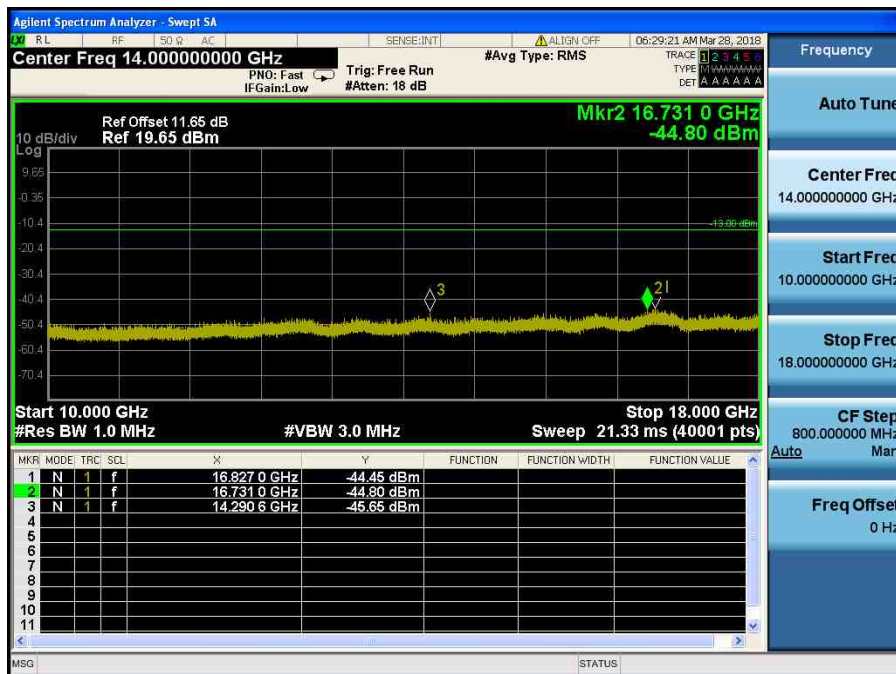

LTE Band 4 / 15MHz / QPSK - RB Size/Offset (36/18) – Mid Channel

LTE Band 4 / 15MHz / QPSK - RB Size/Offset (1/36) – High Channel

LTE Band 4 / 15MHz / QPSK - RB Size/Offset (1/36) – High Channel

LTE Band 4 / 10MHz / 16QAM - RB Size/Offset (25/12) – Low Channel

LTE Band 4 / 10MHz / 16QAM - RB Size/Offset (25/12) – Low Channel

LTE Band 4 / 10MHz / 16QAM - RB Size/Offset (50/0) – Mid Channel

LTE Band 4 / 10MHz / 16QAM - RB Size/Offset (50/0) – Mid Channel

LTE Band 4 / 10MHz / 64QAM - RB Size/Offset (25/25) – High Channel

LTE Band 4 / 10MHz / 64QAM - RB Size/Offset (25/25) – High Channel

LTE Band 4 / 5MHz / 16QAM - RB Size/Offset (25/0) – Low Channel

LTE Band 4 / 5MHz / 16QAM - RB Size/Offset (25/0) – Low Channel

LTE Band 4 / 5MHz / 16QAM - RB Size/Offset (12/0) – Mid Channel

LTE Band 4 / 5MHz / 16QAM - RB Size/Offset (12/0) – Mid Channel

LTE Band 4 / 5MHz / QPSK - RB Size/Offset (1/12) – High Channel

LTE Band 4 / 5MHz / QPSK - RB Size/Offset (1/12) – High Channel

LTE Band 4 / 3MHz / 64QAM - RB Size/Offset (1/0) – Low Channel