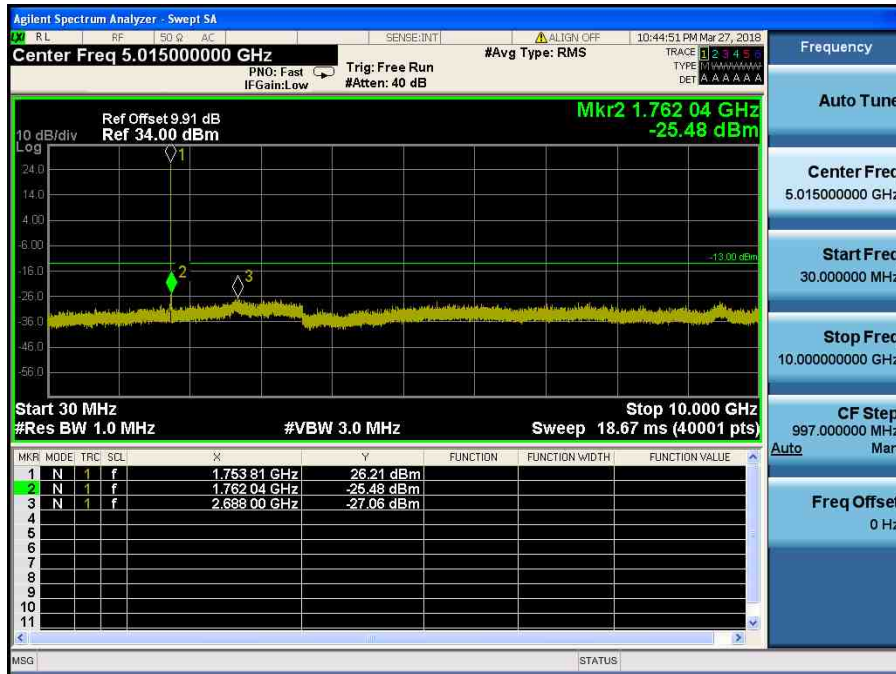

LTE Band 4 / 10MHz / 64QAM - RB Size/Offset (25/25) – High Channel

LTE Band 4 / 5MHz / 16QAM - RB Size/Offset (25/0) – Low Channel

LTE Band 4 / 5MHz / 16QAM - RB Size/Offset (25/0) – Low Channel

LTE Band 4 / 5MHz / 16QAM - RB Size/Offset (12/0) – Mid Channel

LTE Band 4 / 5MHz / 16QAM - RB Size/Offset (12/0) – Mid Channel

LTE Band 4 / 5MHz / QPSK - RB Size/Offset (1/12) – High Channel

LTE Band 4 / 5MHz / QPSK - RB Size/Offset (1/12) – High Channel

LTE Band 4 / 3MHz / 64QAM - RB Size/Offset (1/0) – Low Channel

LTE Band 4 / 3MHz / 64QAM - RB Size/Offset (1/0) – Low Channel

LTE Band 4 / 3MHz / 64QAM - RB Size/Offset (1/7) – Mid Channel

LTE Band 4 / 3MHz / 64QAM - RB Size/Offset (1/7) – Mid Channel

LTE Band 4 / 3MHz / QPSK - RB Size/Offset (8/7) – High Channel

LTE Band 4 / 3MHz / QPSK - RB Size/Offset (8/7) – High Channel

LTE Band 4 / 1.4MHz / QPSK - RB Size/Offset (1/0) – Low Channel

LTE Band 4 / 1.4MHz / QPSK - RB Size/Offset (1/0) – Low Channel

LTE Band 4 / 1.4MHz / 16QAM - RB Size/Offset (6/0) – Mid Channel