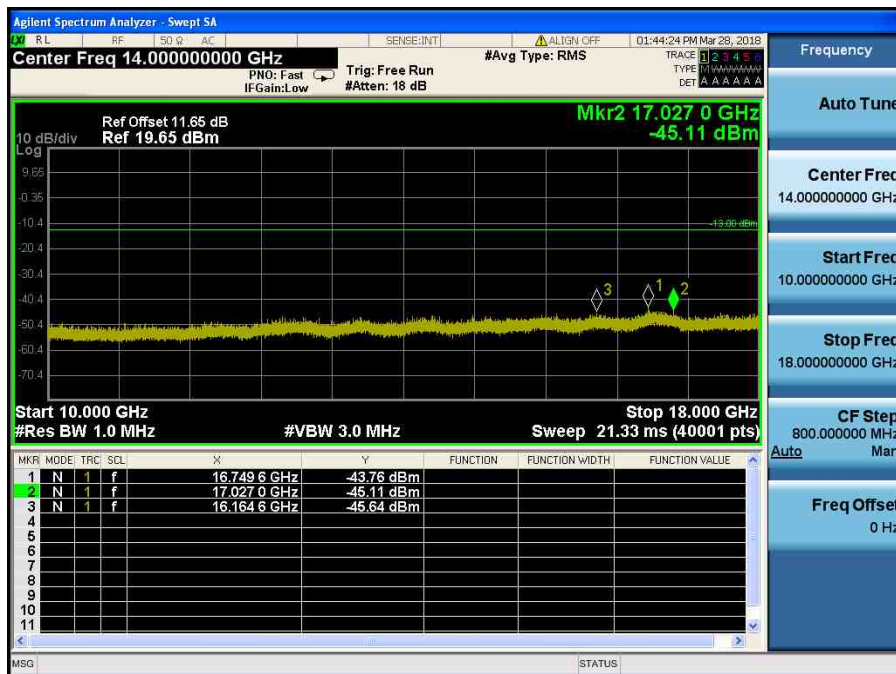

LTE Band 4 / 10MHz / 64QAM - RB Size/Offset (25/25) – High Channel

LTE Band 4 / 5MHz / 16QAM - RB Size/Offset (25/0) – Low Channel

LTE Band 4 / 5MHz / 16QAM - RB Size/Offset (25/0) – Low Channel

LTE Band 4 / 5MHz / 16QAM - RB Size/Offset (12/0) – Mid Channel

LTE Band 4 / 5MHz / 16QAM - RB Size/Offset (12/0) – Mid Channel

LTE Band 4 / 5MHz / QPSK - RB Size/Offset (1/12) – High Channel

LTE Band 4 / 5MHz / QPSK - RB Size/Offset (1/12) – High Channel

LTE Band 4 / 3MHz / 64QAM - RB Size/Offset (1/0) – Low Channel

LTE Band 4 / 3MHz / 64QAM - RB Size/Offset (1/0) – Low Channel

LTE Band 4 / 3MHz / 64QAM - RB Size/Offset (1/7) – Mid Channel

LTE Band 4 / 3MHz / 64QAM - RB Size/Offset (1/7) – Mid Channel

LTE Band 4 / 3MHz / QPSK - RB Size/Offset (8/7) – High Channel

LTE Band 4 / 3MHz / QPSK - RB Size/Offset (8/7) – High Channel

LTE Band 4 / 1.4MHz / QPSK - RB Size/Offset (1/0) – Low Channel

LTE Band 4 / 1.4MHz / QPSK - RB Size/Offset (1/0) – Low Channel

LTE Band 4 / 1.4MHz / 16QAM - RB Size/Offset (6/0) – Mid Channel