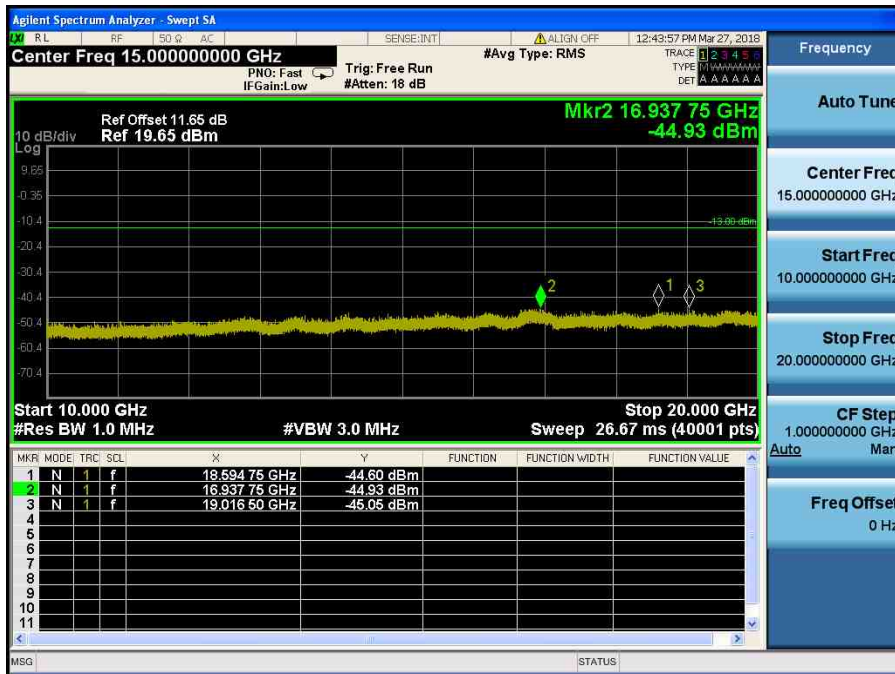

LTE Band 4 / 1.4MHz / 16QAM - RB Size/Offset (6/0) – Mid Channel

LTE Band 4 / 1.4MHz / 16QAM - RB Size/Offset (1/2) – High Channel

LTE Band 4 / 1.4MHz / 16QAM - RB Size/Offset (1/2) – High Channel

8.4.6 LTE Band 2

LTE Band 2 / 20MHz / QPSK - RB Size/Offset (1/99) –Low Channel

LTE Band 2 / 20MHz / QPSK - RB Size/Offset (1/99) –Low Channel

LTE Band 2 / 20MHz / QPSK - RB Size/Offset (50/25)–Mid Channel

LTE Band 2 / 20MHz / QPSK - RB Size/Offset (50/25)–Mid Channel

LTE Band 2 / 20MHz / QPSK - RB Size/Offset (50/50) – High Channel

LTE Band 2 / 20MHz / QPSK - RB Size/Offset (50/50) – High Channel

LTE Band 2 / 15MHz / 16QAM - RB Size/Offset (36/39)–Low Channel

LTE Band 2 / 15MHz / 16QAM - RB Size/Offset (36/39)–Low Channel