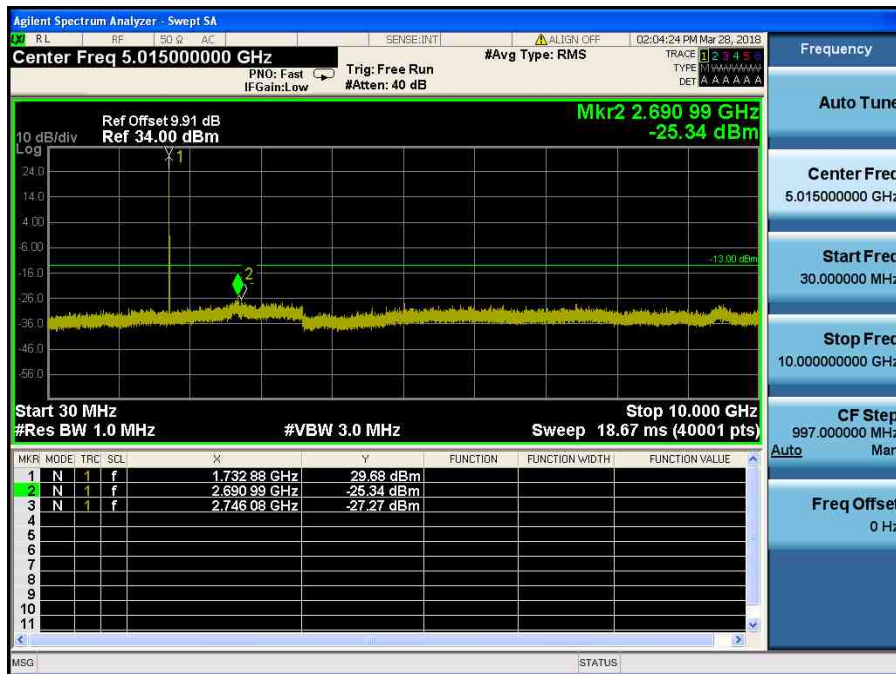

LTE Band 4 / 10MHz / 64QAM - RB Size/Offset (25/25) – High Channel

LTE Band 4 / 5MHz / 16QAM - RB Size/Offset (25/0) – Low Channel

LTE Band 4 / 5MHz / 16QAM - RB Size/Offset (25/0) – Low Channel

LTE Band 4 / 5MHz / 16QAM - RB Size/Offset (12/0) – Mid Channel

LTE Band 4 / 5MHz / 16QAM - RB Size/Offset (12/0) – Mid Channel

LTE Band 4 / 5MHz / QPSK - RB Size/Offset (1/12) – High Channel

LTE Band 4 / 5MHz / QPSK - RB Size/Offset (1/12) – High Channel

LTE Band 4 / 3MHz / 64QAM - RB Size/Offset (1/0) – Low Channel

LTE Band 4 / 3MHz / 64QAM - RB Size/Offset (1/0) – Low Channel

LTE Band 4 / 3MHz / 64QAM - RB Size/Offset (1/7) – Mid Channel

LTE Band 4 / 3MHz / 64QAM - RB Size/Offset (1/7) – Mid Channel

LTE Band 4 / 3MHz / QPSK - RB Size/Offset (8/7) – High Channel

LTE Band 4 / 3MHz / QPSK - RB Size/Offset (8/7) – High Channel

LTE Band 4 / 1.4MHz / QPSK - RB Size/Offset (1/0) – Low Channel

LTE Band 4 / 1.4MHz / QPSK - RB Size/Offset (1/0) – Low Channel

LTE Band 4 / 1.4MHz / 16QAM - RB Size/Offset (6/0) – Mid Channel