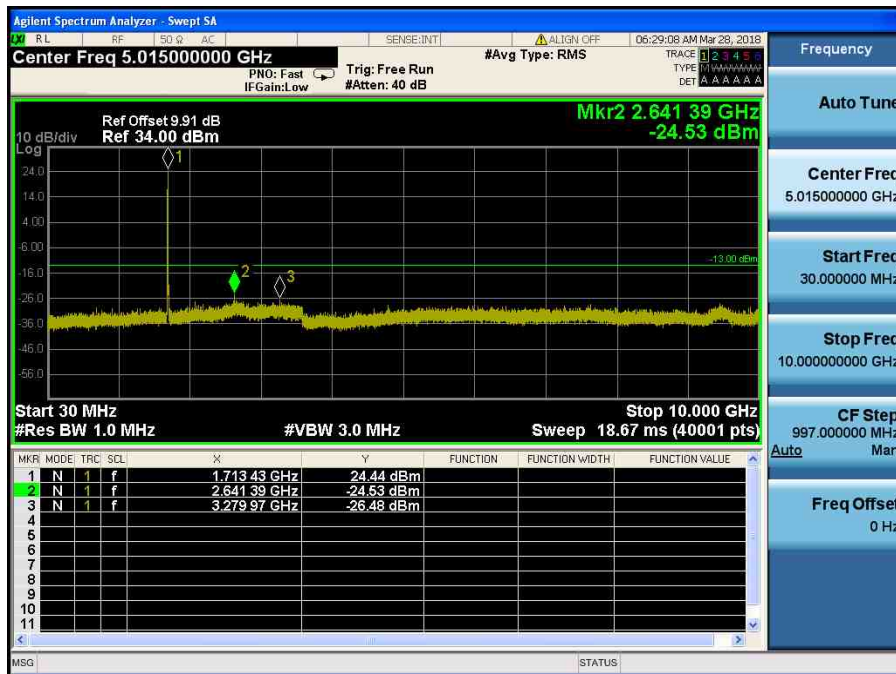

LTE Band 4 / 15MHz / QPSK - RB Size/Offset (36/18) – Mid Channel

LTE Band 4 / 15MHz / QPSK - RB Size/Offset (1/36) – High Channel

LTE Band 4 / 15MHz / QPSK - RB Size/Offset (1/36) – High Channel

LTE Band 4 / 10MHz / 16QAM - RB Size/Offset (25/12) – Low Channel

LTE Band 4 / 10MHz / 16QAM - RB Size/Offset (25/12) – Low Channel

LTE Band 4 / 10MHz / 16QAM - RB Size/Offset (50/0) – Mid Channel

LTE Band 4 / 10MHz / 16QAM - RB Size/Offset (50/0) – Mid Channel

LTE Band 4 / 10MHz / 64QAM - RB Size/Offset (25/25) – High Channel

LTE Band 4 / 10MHz / 64QAM - RB Size/Offset (25/25) – High Channel

LTE Band 4 / 5MHz / 16QAM - RB Size/Offset (25/0) – Low Channel

LTE Band 4 / 5MHz / 16QAM - RB Size/Offset (25/0) – Low Channel

LTE Band 4 / 5MHz / 16QAM - RB Size/Offset (12/0) – Mid Channel