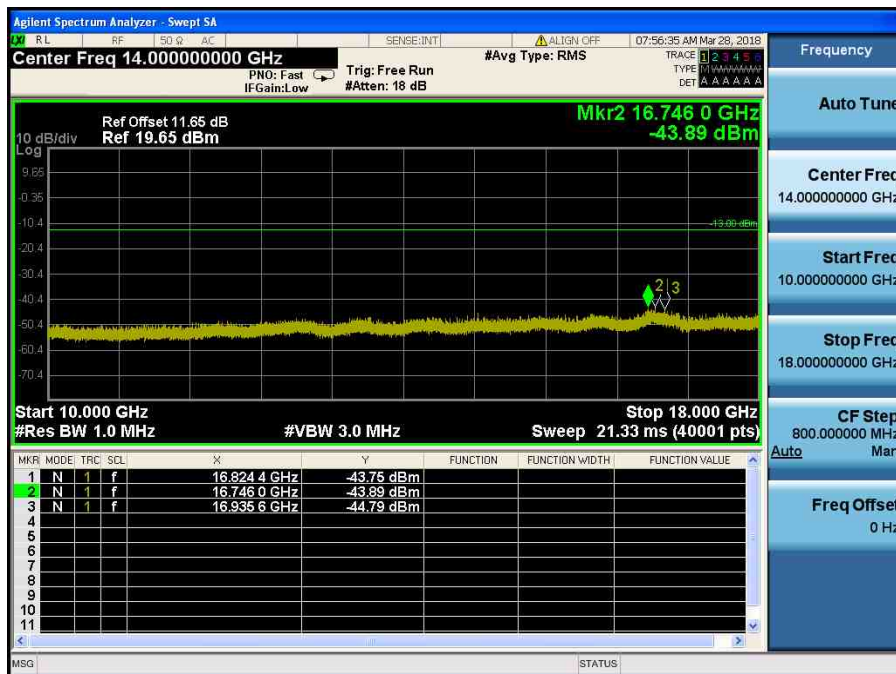

LTE Band 5 / 1.4MHz / 64QAM - RB Size/Offset (1/5) – Mid Channel

LTE Band 5 / 1.4MHz / 64QAM - RB Size/Offset (3/3) – High Channel

8.4.5 LTE Band 4

LTE Band 4 / 20MHz / 64QAM - RB Size/Offset (50/50) –Low Channel

LTE Band 4 / 20MHz / 64QAM - RB Size/Offset (50/50) –Low Channel

LTE Band 4 / 20MHz / 64QAM - RB Size/Offset (1/99)–Mid Channel

LTE Band 4 / 20MHz / 64QAM - RB Size/Offset (1/99)–Mid Channel

LTE Band 4 / 20MHz / 64QAM - RB Size/Offset (50/0) – High Channel

LTE Band 4 / 20MHz / 64QAM - RB Size/Offset (50/0) – High Channel

LTE Band 4 / 15MHz / 16QAM - RB Size/Offset (1/74)–Low Channel

LTE Band 4 / 15MHz / 16QAM - RB Size/Offset (1/74)–Low Channel

LTE Band 4 / 15MHz / QPSK - RB Size/Offset (36/18) – Mid Channel

LTE Band 4 / 15MHz / QPSK - RB Size/Offset (36/18) – Mid Channel

LTE Band 4 / 15MHz / QPSK - RB Size/Offset (1/36) – High Channel

LTE Band 4 / 15MHz / QPSK - RB Size/Offset (1/36) – High Channel

LTE Band 4 / 10MHz / 16QAM - RB Size/Offset (25/12) – Low Channel