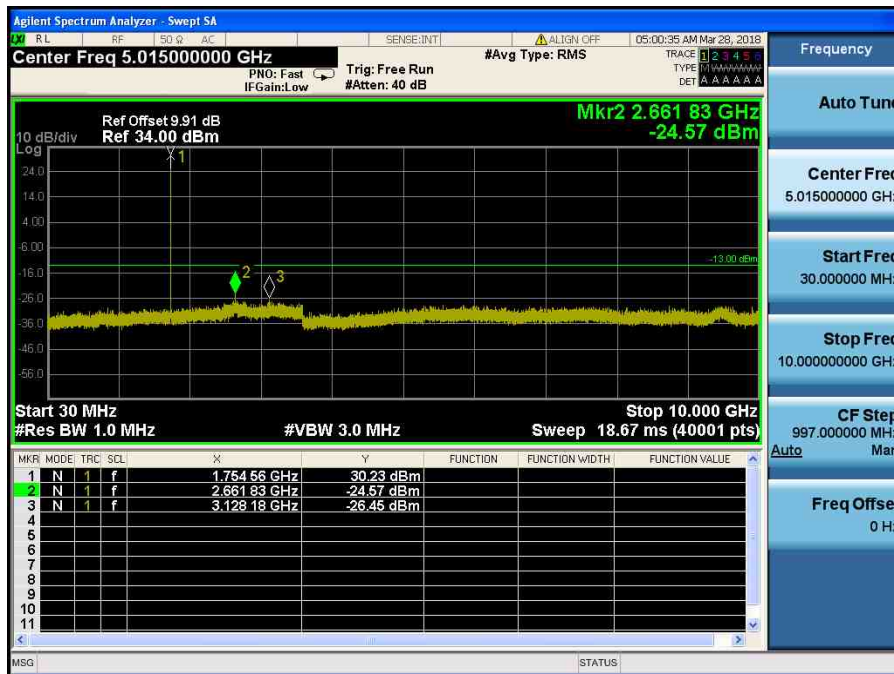

LTE Band 4 / 3MHz / 64QAM - RB Size/Offset (1/0) – Low Channel

LTE Band 4 / 3MHz / 64QAM - RB Size/Offset (1/7) – Mid Channel

LTE Band 4 / 3MHz / 64QAM - RB Size/Offset (1/7) – Mid Channel

LTE Band 4 / 3MHz / QPSK - RB Size/Offset (8/7) – High Channel

LTE Band 4 / 3MHz / QPSK - RB Size/Offset (8/7) – High Channel

LTE Band 4 / 1.4MHz / QPSK - RB Size/Offset (1/0) – Low Channel

LTE Band 4 / 1.4MHz / QPSK - RB Size/Offset (1/0) – Low Channel

LTE Band 4 / 1.4MHz / 16QAM - RB Size/Offset (6/0) – Mid Channel

LTE Band 4 / 1.4MHz / 16QAM - RB Size/Offset (6/0) – Mid Channel

LTE Band 4 / 1.4MHz / 16QAM - RB Size/Offset (1/2) – High Channel

LTE Band 4 / 1.4MHz / 16QAM - RB Size/Offset (1/2) – High Channel

8.4.6 LTE Band 2