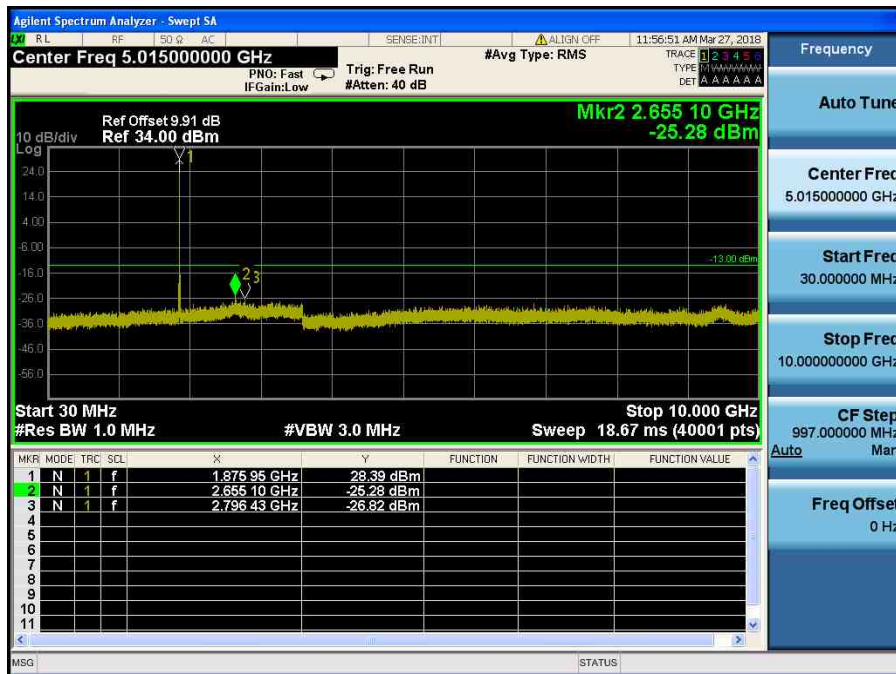

LTE Band 2 / 20MHz / QPSK - RB Size/Offset (50/50) – High Channel

LTE Band 2 / 20MHz / QPSK - RB Size/Offset (50/50) – High Channel

LTE Band 2 / 15MHz / 16QAM - RB Size/Offset (36/39)–Low Channel

LTE Band 2 / 15MHz / 16QAM - RB Size/Offset (36/39)–Low Channel

LTE Band 2 / 15MHz / QPSK - RB Size/Offset (36/18) – Mid Channel

LTE Band 2 / 15MHz / QPSK - RB Size/Offset (36/18) – Mid Channel

LTE Band 2 / 15MHz / 64QAM - RB Size/Offset (75/0) – High Channel

LTE Band 2 / 15MHz / 64QAM - RB Size/Offset (75/0) – High Channel

LTE Band 2 / 10MHz / QPSK - RB Size/Offset (25/12) – Low Channel

LTE Band 2 / 10MHz / QPSK - RB Size/Offset (25/12) – Low Channel

LTE Band 2 / 10MHz / 16QAM - RB Size/Offset (1/0) – Mid Channel

LTE Band 2 / 10MHz / 16QAM - RB Size/Offset (1/0) – Mid Channel