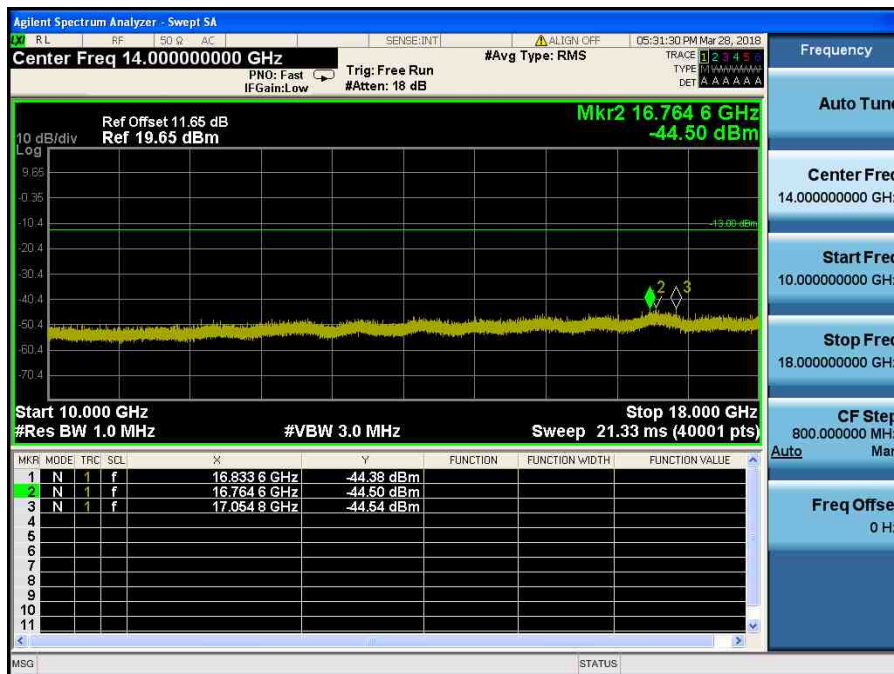

LTE Band 5 / 1.4MHz / 64QAM - RB Size/Offset (1/5) – Mid Channel

LTE Band 5 / 1.4MHz / 64QAM - RB Size/Offset (3/3) – High Channel

8.4.5 LTE Band 4

LTE Band 4 / 20MHz / 64QAM - RB Size/Offset (50/50) –Low Channel

LTE Band 4 / 20MHz / 64QAM - RB Size/Offset (50/50) –Low Channel

LTE Band 4 / 20MHz / 64QAM - RB Size/Offset (1/99)–Mid Channel

LTE Band 4 / 20MHz / 64QAM - RB Size/Offset (1/99)–Mid Channel

LTE Band 4 / 20MHz / 64QAM - RB Size/Offset (50/0) – High Channel

LTE Band 4 / 20MHz / 64QAM - RB Size/Offset (50/0) – High Channel

LTE Band 4 / 15MHz / 16QAM - RB Size/Offset (1/74)–Low Channel

LTE Band 4 / 15MHz / 16QAM - RB Size/Offset (1/74)–Low Channel

LTE Band 4 / 15MHz / QPSK - RB Size/Offset (36/18) – Mid Channel

LTE Band 4 / 15MHz / QPSK - RB Size/Offset (36/18) – Mid Channel

LTE Band 4 / 15MHz / QPSK - RB Size/Offset (1/36) – High Channel

LTE Band 4 / 15MHz / QPSK - RB Size/Offset (1/36) – High Channel

LTE Band 4 / 10MHz / 16QAM - RB Size/Offset (25/12) – Low Channel