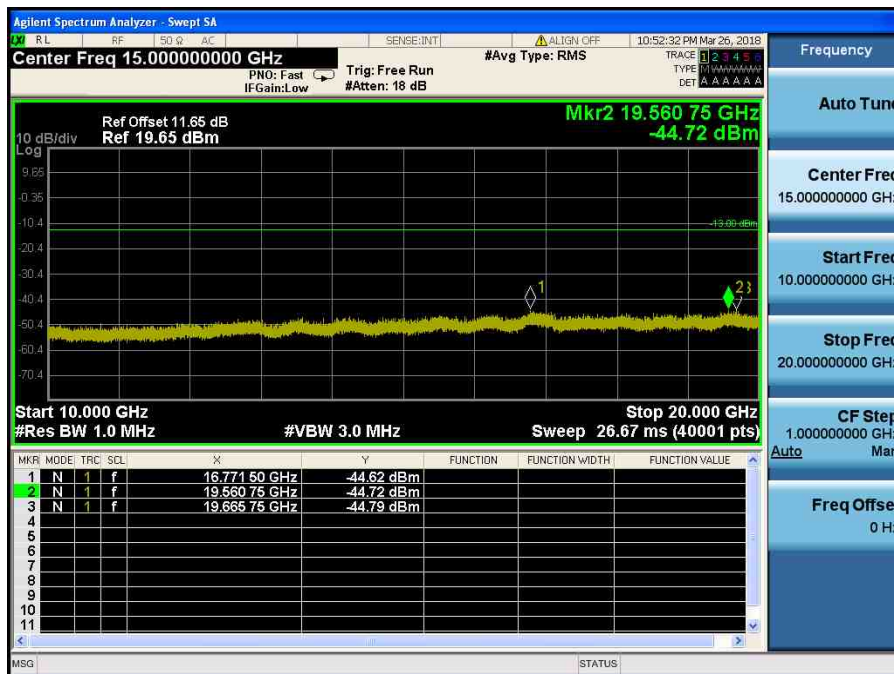

LTE Band 2 / 10MHz / QPSK - RB Size/Offset (25/12) – Low Channel

LTE Band 2 / 10MHz / QPSK - RB Size/Offset (25/12) – Low Channel

LTE Band 2 / 10MHz / 16QAM - RB Size/Offset (1/0) – Mid Channel

LTE Band 2 / 10MHz / 16QAM - RB Size/Offset (1/0) – Mid Channel

LTE Band 2 / 10MHz / QPSK - RB Size/Offset (1/49) – High Channel

LTE Band 2 / 10MHz / QPSK - RB Size/Offset (1/49) – High Channel

LTE Band 2 / 5MHz / QPSK - RB Size/Offset (25/0) – Low Channel

LTE Band 2 / 5MHz / QPSK - RB Size/Offset (25/0) – Low Channel

LTE Band 2 / 5MHz / 16QAM - RB Size/Offset (25/0) – Mid Channel

LTE Band 2 / 5MHz / 16QAM - RB Size/Offset (25/0) – Mid Channel