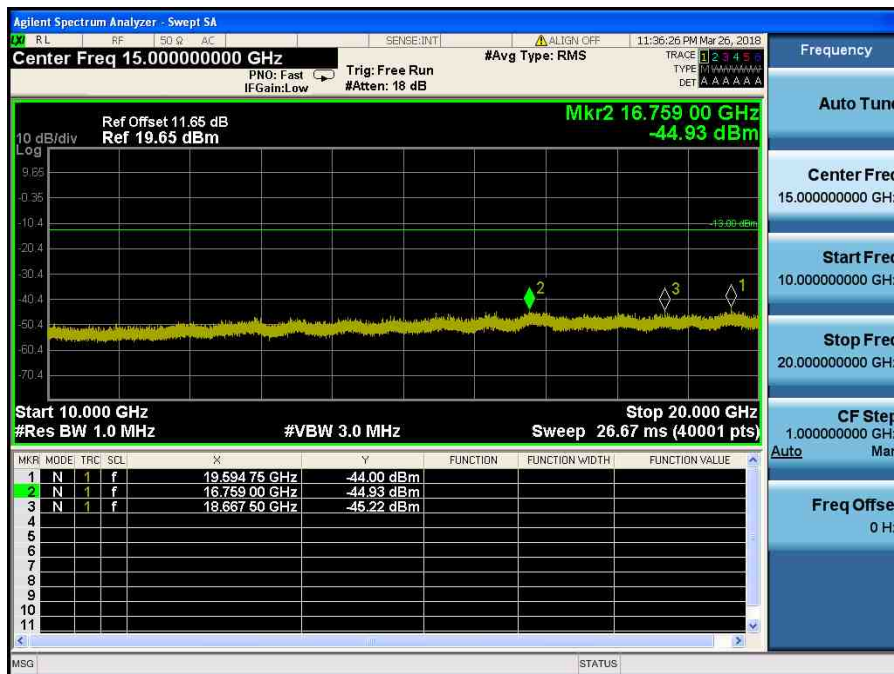

LTE Band 2 / 20MHz / QPSK - RB Size/Offset (50/50) – High Channel

LTE Band 2 / 20MHz / QPSK - RB Size/Offset (50/50) – High Channel

LTE Band 2 / 15MHz / 16QAM - RB Size/Offset (36/39)–Low Channel

LTE Band 2 / 15MHz / 16QAM - RB Size/Offset (36/39)–Low Channel

LTE Band 2 / 15MHz / QPSK - RB Size/Offset (36/18) – Mid Channel

LTE Band 2 / 15MHz / QPSK - RB Size/Offset (36/18) – Mid Channel

LTE Band 2 / 15MHz / 64QAM - RB Size/Offset (75/0) – High Channel

LTE Band 2 / 15MHz / 64QAM - RB Size/Offset (75/0) – High Channel

LTE Band 2 / 10MHz / QPSK - RB Size/Offset (25/12) – Low Channel

LTE Band 2 / 10MHz / QPSK - RB Size/Offset (25/12) – Low Channel

LTE Band 2 / 10MHz / 16QAM - RB Size/Offset (1/0) – Mid Channel

LTE Band 2 / 10MHz / 16QAM - RB Size/Offset (1/0) – Mid Channel