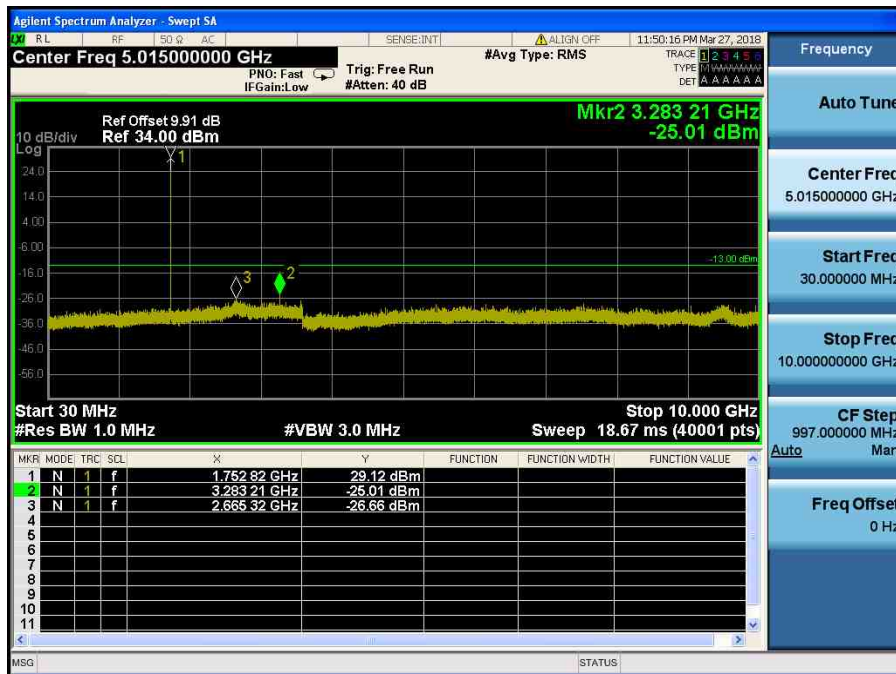

LTE Band 4 / 10MHz / 16QAM - RB Size/Offset (25/12) – Low Channel

LTE Band 4 / 10MHz / 16QAM - RB Size/Offset (50/0) – Mid Channel

LTE Band 4 / 10MHz / 16QAM - RB Size/Offset (50/0) – Mid Channel

LTE Band 4 / 10MHz / 64QAM - RB Size/Offset (25/25) – High Channel

LTE Band 4 / 10MHz / 64QAM - RB Size/Offset (25/25) – High Channel

LTE Band 4 / 5MHz / 16QAM - RB Size/Offset (25/0) – Low Channel

LTE Band 4 / 5MHz / 16QAM - RB Size/Offset (25/0) – Low Channel

LTE Band 4 / 5MHz / 16QAM - RB Size/Offset (12/0) – Mid Channel

LTE Band 4 / 5MHz / 16QAM - RB Size/Offset (12/0) – Mid Channel

LTE Band 4 / 5MHz / QPSK - RB Size/Offset (1/12) – High Channel

LTE Band 4 / 5MHz / QPSK - RB Size/Offset (1/12) – High Channel

LTE Band 4 / 3MHz / 64QAM - RB Size/Offset (1/0) – Low Channel