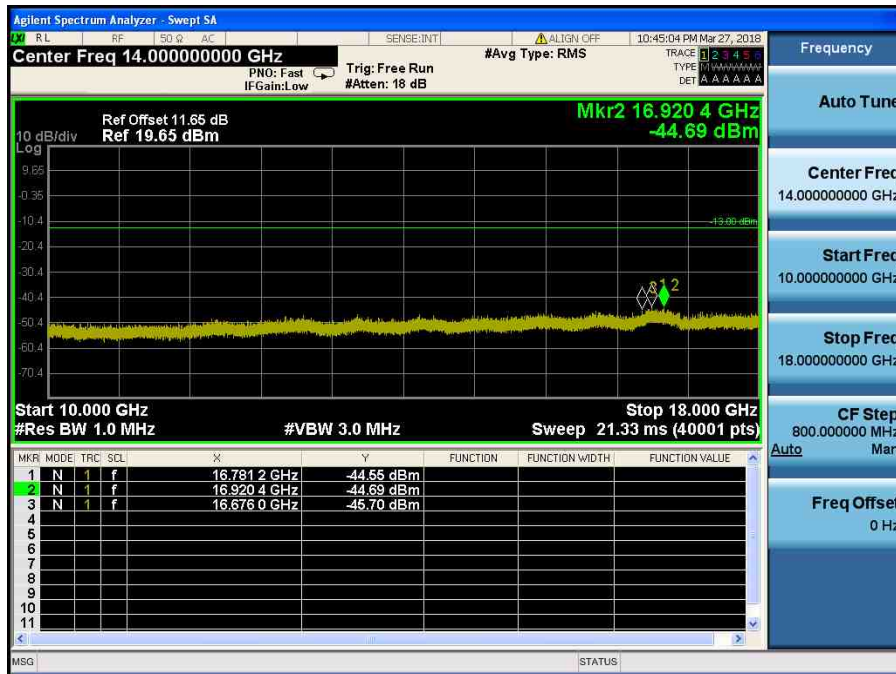

LTE Band 4 / 5MHz / 16QAM - RB Size/Offset (12/0) – Mid Channel

LTE Band 4 / 5MHz / QPSK - RB Size/Offset (1/12) – High Channel

LTE Band 4 / 5MHz / QPSK - RB Size/Offset (1/12) – High Channel

LTE Band 4 / 3MHz / 64QAM - RB Size/Offset (1/0) – Low Channel

LTE Band 4 / 3MHz / 64QAM - RB Size/Offset (1/0) – Low Channel

LTE Band 4 / 3MHz / 64QAM - RB Size/Offset (1/7) – Mid Channel

LTE Band 4 / 3MHz / 64QAM - RB Size/Offset (1/7) – Mid Channel

LTE Band 4 / 3MHz / QPSK - RB Size/Offset (8/7) – High Channel

LTE Band 4 / 3MHz / QPSK - RB Size/Offset (8/7) – High Channel

LTE Band 4 / 1.4MHz / QPSK - RB Size/Offset (1/0) – Low Channel

LTE Band 4 / 1.4MHz / QPSK - RB Size/Offset (1/0) – Low Channel

LTE Band 4 / 1.4MHz / 16QAM - RB Size/Offset (6/0) – Mid Channel