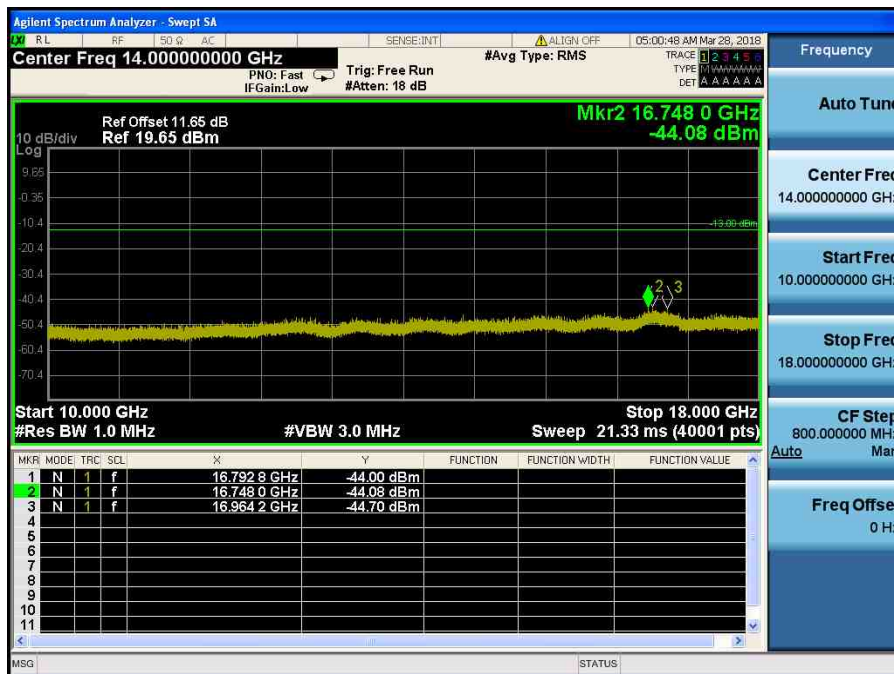

LTE Band 4 / 3MHz / 64QAM - RB Size/Offset (1/0) – Low Channel

LTE Band 4 / 3MHz / 64QAM - RB Size/Offset (1/7) – Mid Channel

LTE Band 4 / 3MHz / 64QAM - RB Size/Offset (1/7) – Mid Channel

LTE Band 4 / 3MHz / QPSK - RB Size/Offset (8/7) – High Channel

LTE Band 4 / 3MHz / QPSK - RB Size/Offset (8/7) – High Channel

LTE Band 4 / 1.4MHz / QPSK - RB Size/Offset (1/0) – Low Channel

LTE Band 4 / 1.4MHz / QPSK - RB Size/Offset (1/0) – Low Channel

LTE Band 4 / 1.4MHz / 16QAM - RB Size/Offset (6/0) – Mid Channel

LTE Band 4 / 1.4MHz / 16QAM - RB Size/Offset (6/0) – Mid Channel

LTE Band 4 / 1.4MHz / 16QAM - RB Size/Offset (1/2) – High Channel

LTE Band 4 / 1.4MHz / 16QAM - RB Size/Offset (1/2) – High Channel

8.4.6 LTE Band 2