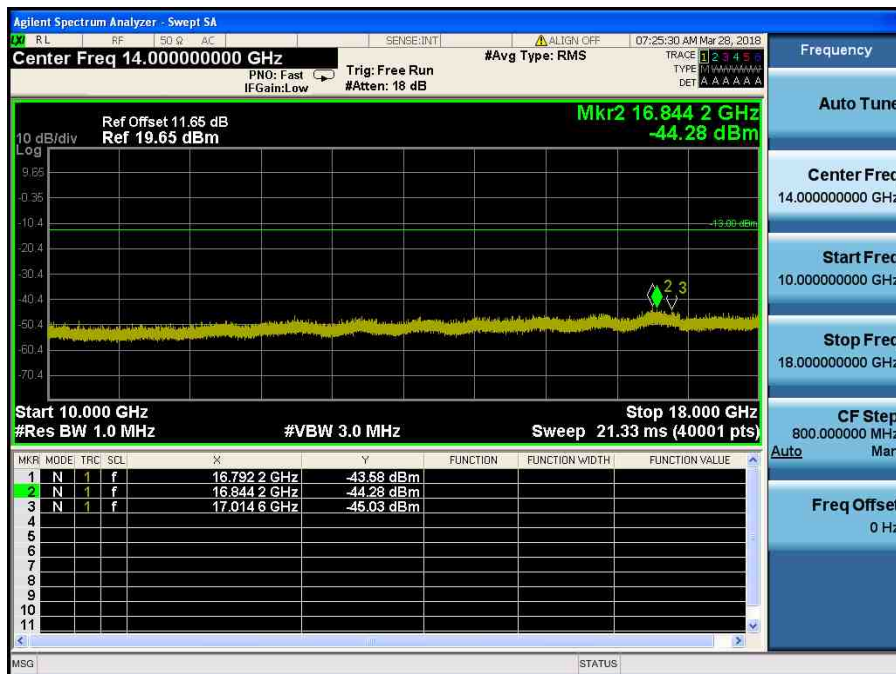

LTE Band 4 / 20MHz / 64QAM - RB Size/Offset (50/0) – High Channel

LTE Band 4 / 15MHz / 16QAM - RB Size/Offset (1/74)–Low Channel

LTE Band 4 / 15MHz / 16QAM - RB Size/Offset (1/74)–Low Channel

LTE Band 4 / 15MHz / QPSK - RB Size/Offset (36/18) – Mid Channel

LTE Band 4 / 15MHz / QPSK - RB Size/Offset (36/18) – Mid Channel

LTE Band 4 / 15MHz / QPSK - RB Size/Offset (1/36) – High Channel

LTE Band 4 / 15MHz / QPSK - RB Size/Offset (1/36) – High Channel

LTE Band 4 / 10MHz / 16QAM - RB Size/Offset (25/12) – Low Channel

LTE Band 4 / 10MHz / 16QAM - RB Size/Offset (25/12) – Low Channel

LTE Band 4 / 10MHz / 16QAM - RB Size/Offset (50/0) – Mid Channel

LTE Band 4 / 10MHz / 16QAM - RB Size/Offset (50/0) – Mid Channel

LTE Band 4 / 10MHz / 64QAM - RB Size/Offset (25/25) – High Channel

LTE Band 4 / 10MHz / 64QAM - RB Size/Offset (25/25) – High Channel

LTE Band 4 / 5MHz / 16QAM - RB Size/Offset (25/0) – Low Channel

LTE Band 4 / 5MHz / 16QAM - RB Size/Offset (25/0) – Low Channel

LTE Band 4 / 5MHz / 16QAM - RB Size/Offset (12/0) – Mid Channel