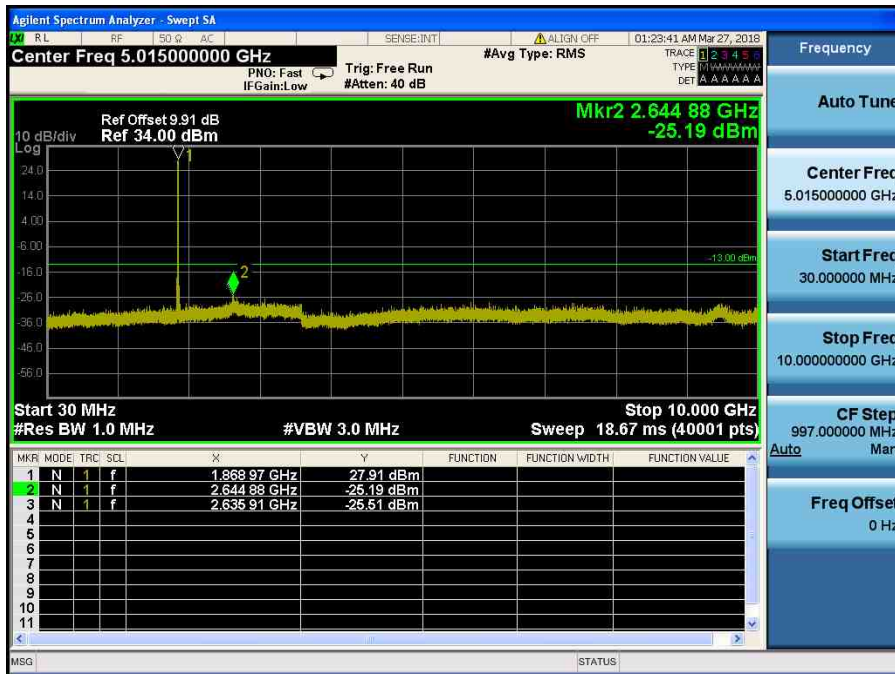

LTE Band 4 / 3MHz / QPSK - RB Size/Offset (8/7) – High Channel

LTE Band 4 / 1.4MHz / QPSK - RB Size/Offset (1/0) – Low Channel

LTE Band 4 / 1.4MHz / QPSK - RB Size/Offset (1/0) – Low Channel

LTE Band 4 / 1.4MHz / 16QAM - RB Size/Offset (6/0) – Mid Channel

LTE Band 4 / 1.4MHz / 16QAM - RB Size/Offset (6/0) – Mid Channel

LTE Band 4 / 1.4MHz / 16QAM - RB Size/Offset (1/2) – High Channel

LTE Band 4 / 1.4MHz / 16QAM - RB Size/Offset (1/2) – High Channel

8.4.6 LTE Band 2

LTE Band 2 / 20MHz / QPSK - RB Size/Offset (1/99) –Low Channel

LTE Band 2 / 20MHz / QPSK - RB Size/Offset (1/99) –Low Channel

LTE Band 2 / 20MHz / QPSK - RB Size/Offset (50/25)–Mid Channel

LTE Band 2 / 20MHz / QPSK - RB Size/Offset (50/25)–Mid Channel