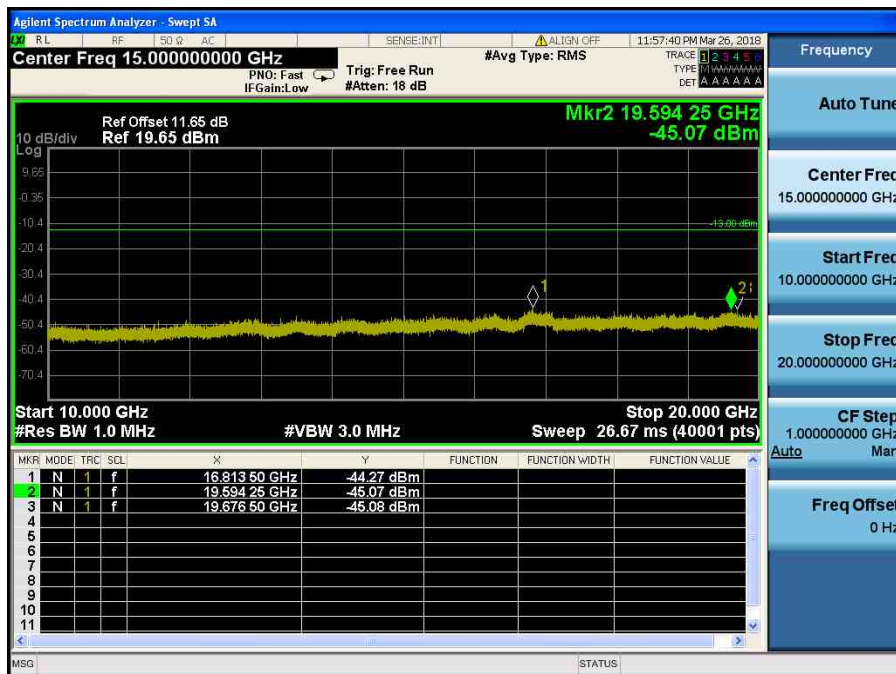

LTE Band 2 / 15MHz / QPSK - RB Size/Offset (36/18) – Mid Channel

LTE Band 2 / 15MHz / QPSK - RB Size/Offset (36/18) – Mid Channel

LTE Band 2 / 15MHz / 64QAM - RB Size/Offset (75/0) – High Channel

LTE Band 2 / 15MHz / 64QAM - RB Size/Offset (75/0) – High Channel

LTE Band 2 / 10MHz / QPSK - RB Size/Offset (25/12) – Low Channel

LTE Band 2 / 10MHz / QPSK - RB Size/Offset (25/12) – Low Channel

LTE Band 2 / 10MHz / 16QAM - RB Size/Offset (1/0) – Mid Channel

LTE Band 2 / 10MHz / 16QAM - RB Size/Offset (1/0) – Mid Channel

LTE Band 2 / 10MHz / QPSK - RB Size/Offset (1/49) – High Channel

LTE Band 2 / 10MHz / QPSK - RB Size/Offset (1/49) – High Channel

LTE Band 2 / 5MHz / QPSK - RB Size/Offset (25/0) – Low Channel

LTE Band 2 / 5MHz / QPSK - RB Size/Offset (25/0) – Low Channel