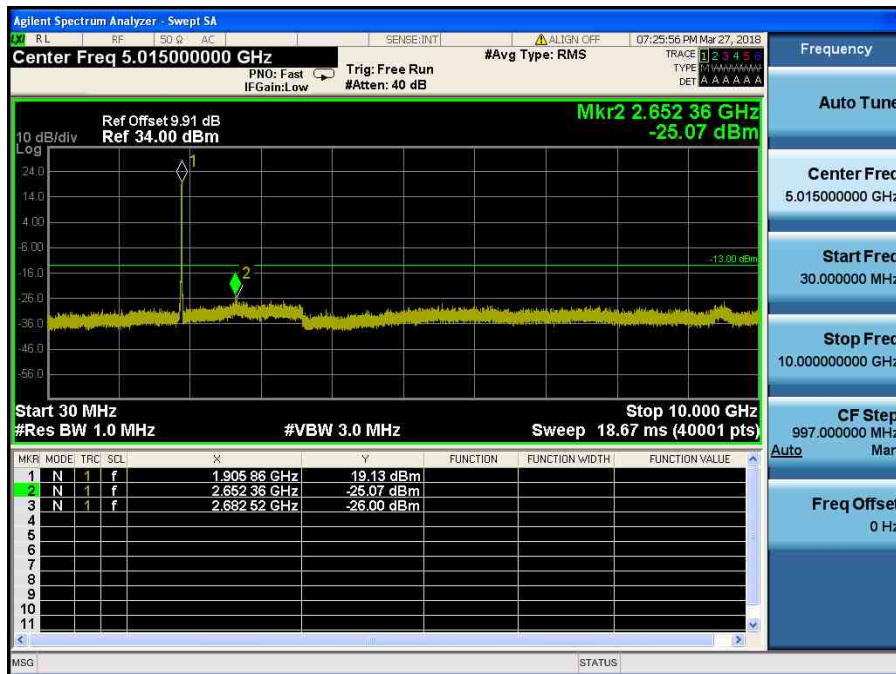

LTE Band 2 / 20MHz / QPSK - RB Size/Offset (1/99) –Low Channel

LTE Band 2 / 20MHz / QPSK - RB Size/Offset (1/99) –Low Channel

LTE Band 2 / 20MHz / QPSK - RB Size/Offset (50/25)–Mid Channel

LTE Band 2 / 20MHz / QPSK - RB Size/Offset (50/25)–Mid Channel

LTE Band 2 / 20MHz / QPSK - RB Size/Offset (50/50) – High Channel

LTE Band 2 / 20MHz / QPSK - RB Size/Offset (50/50) – High Channel

LTE Band 2 / 15MHz / 16QAM - RB Size/Offset (36/39)–Low Channel

LTE Band 2 / 15MHz / 16QAM - RB Size/Offset (36/39)–Low Channel

LTE Band 2 / 15MHz / QPSK - RB Size/Offset (36/18) – Mid Channel

LTE Band 2 / 15MHz / QPSK - RB Size/Offset (36/18) – Mid Channel

LTE Band 2 / 15MHz / 64QAM - RB Size/Offset (75/0) – High Channel

LTE Band 2 / 15MHz / 64QAM - RB Size/Offset (75/0) – High Channel