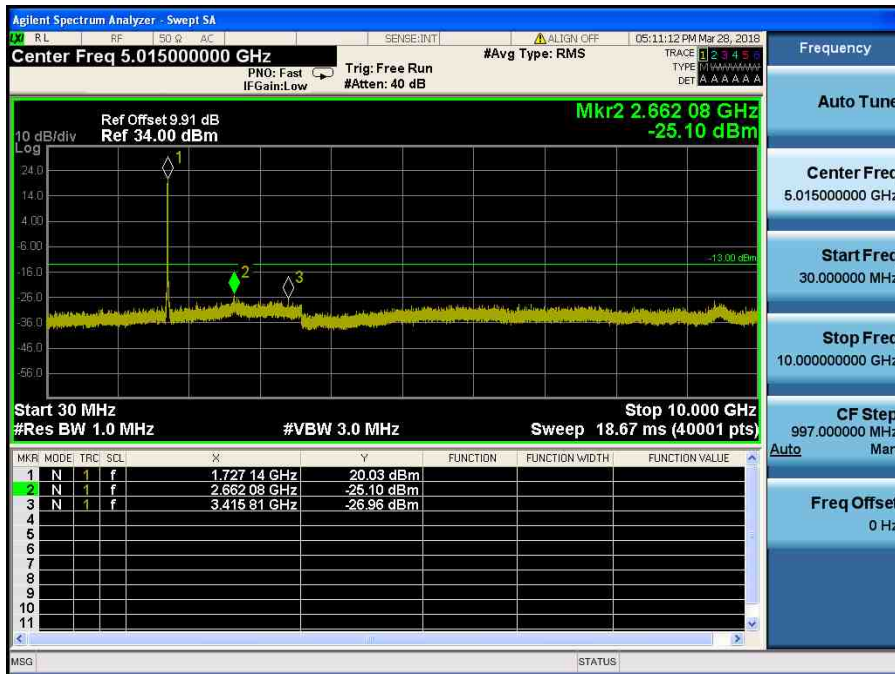

LTE Band 5 / 1.4MHz / 64QAM - RB Size/Offset (1/5) – Mid Channel

LTE Band 5 / 1.4MHz / 64QAM - RB Size/Offset (3/3) – High Channel

8.4.5 LTE Band 4

LTE Band 4 / 20MHz / 64QAM - RB Size/Offset (50/50) –Low Channel

LTE Band 4 / 20MHz / 64QAM - RB Size/Offset (50/50) –Low Channel

LTE Band 4 / 20MHz / 64QAM - RB Size/Offset (1/99)–Mid Channel

LTE Band 4 / 20MHz / 64QAM - RB Size/Offset (1/99)–Mid Channel

LTE Band 4 / 20MHz / 64QAM - RB Size/Offset (50/0) – High Channel

LTE Band 4 / 20MHz / 64QAM - RB Size/Offset (50/0) – High Channel

LTE Band 4 / 15MHz / 16QAM - RB Size/Offset (1/74)–Low Channel

LTE Band 4 / 15MHz / 16QAM - RB Size/Offset (1/74)–Low Channel

LTE Band 4 / 15MHz / QPSK - RB Size/Offset (36/18) – Mid Channel