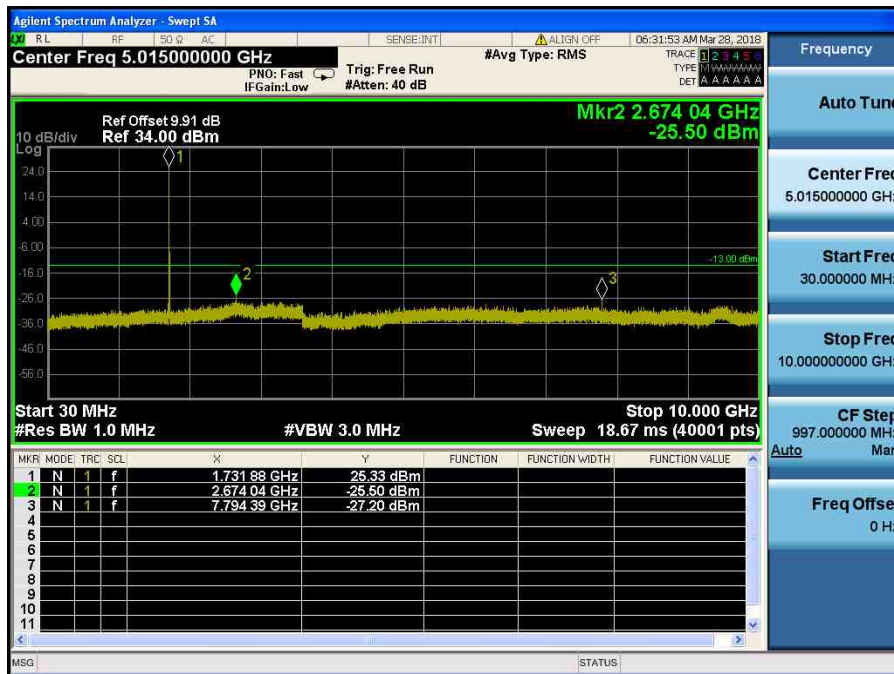

LTE Band 4 / 15MHz / QPSK - RB Size/Offset (36/18) – Mid Channel

LTE Band 4 / 15MHz / QPSK - RB Size/Offset (1/36) – High Channel

LTE Band 4 / 15MHz / QPSK - RB Size/Offset (1/36) – High Channel

LTE Band 4 / 10MHz / 16QAM - RB Size/Offset (25/12) – Low Channel

LTE Band 4 / 10MHz / 16QAM - RB Size/Offset (25/12) – Low Channel

LTE Band 4 / 10MHz / 16QAM - RB Size/Offset (50/0) – Mid Channel

LTE Band 4 / 10MHz / 16QAM - RB Size/Offset (50/0) – Mid Channel

LTE Band 4 / 10MHz / 64QAM - RB Size/Offset (25/25) – High Channel

LTE Band 4 / 10MHz / 64QAM - RB Size/Offset (25/25) – High Channel

LTE Band 4 / 5MHz / 16QAM - RB Size/Offset (25/0) – Low Channel

LTE Band 4 / 5MHz / 16QAM - RB Size/Offset (25/0) – Low Channel

LTE Band 4 / 5MHz / 16QAM - RB Size/Offset (12/0) – Mid Channel