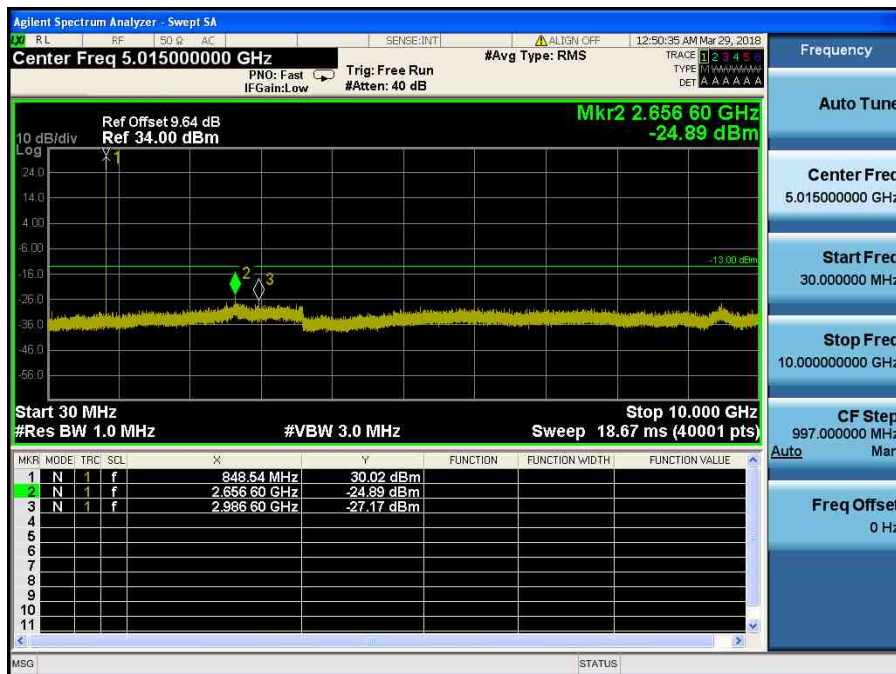

LTE Band 5 / 1.4MHz / 64QAM - RB Size/Offset (1/5) – Mid Channel

LTE Band 5 / 1.4MHz / 64QAM - RB Size/Offset (3/3) – High Channel

8.4.5 LTE Band 4

LTE Band 4 / 20MHz / 64QAM - RB Size/Offset (50/50) –Low Channel

LTE Band 4 / 20MHz / 64QAM - RB Size/Offset (50/50) –Low Channel

LTE Band 4 / 20MHz / 64QAM - RB Size/Offset (1/99)–Mid Channel

LTE Band 4 / 20MHz / 64QAM - RB Size/Offset (1/99)–Mid Channel

LTE Band 4 / 20MHz / 64QAM - RB Size/Offset (50/0) – High Channel

LTE Band 4 / 20MHz / 64QAM - RB Size/Offset (50/0) – High Channel

LTE Band 4 / 15MHz / 16QAM - RB Size/Offset (1/74)–Low Channel

LTE Band 4 / 15MHz / 16QAM - RB Size/Offset (1/74)–Low Channel

LTE Band 4 / 15MHz / QPSK - RB Size/Offset (36/18) – Mid Channel