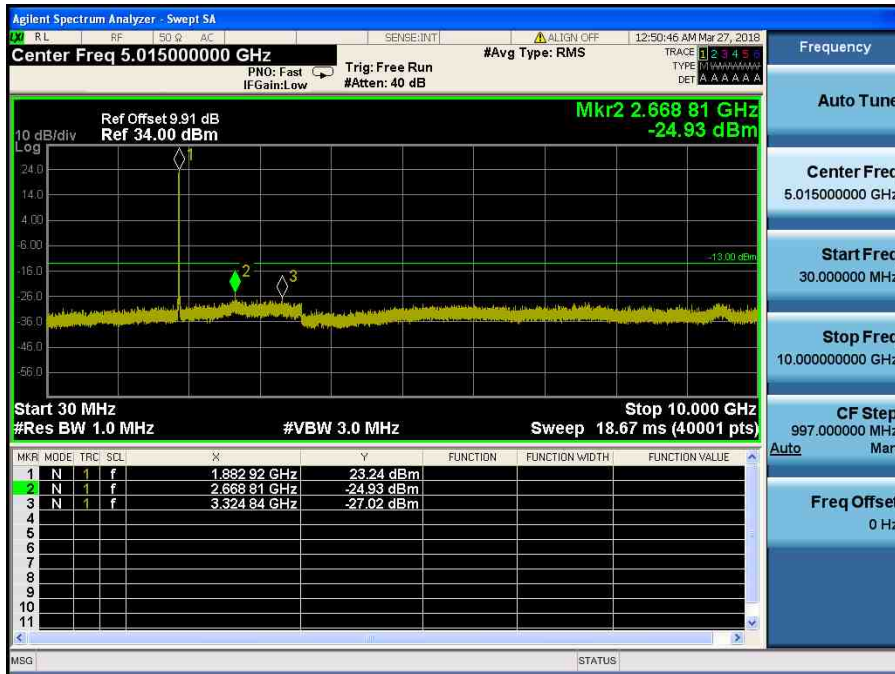

LTE Band 2 / 20MHz / QPSK - RB Size/Offset (1/99) –Low Channel

LTE Band 2 / 20MHz / QPSK - RB Size/Offset (1/99) –Low Channel

LTE Band 2 / 20MHz / QPSK - RB Size/Offset (50/25)–Mid Channel

LTE Band 2 / 20MHz / QPSK - RB Size/Offset (50/25)–Mid Channel

LTE Band 2 / 20MHz / QPSK - RB Size/Offset (50/50) – High Channel

LTE Band 2 / 20MHz / QPSK - RB Size/Offset (50/50) – High Channel

LTE Band 2 / 15MHz / 16QAM - RB Size/Offset (36/39)–Low Channel

LTE Band 2 / 15MHz / 16QAM - RB Size/Offset (36/39)–Low Channel

LTE Band 2 / 15MHz / QPSK - RB Size/Offset (36/18) – Mid Channel

LTE Band 2 / 15MHz / QPSK - RB Size/Offset (36/18) – Mid Channel

LTE Band 2 / 15MHz / 64QAM - RB Size/Offset (75/0) – High Channel

LTE Band 2 / 15MHz / 64QAM - RB Size/Offset (75/0) – High Channel