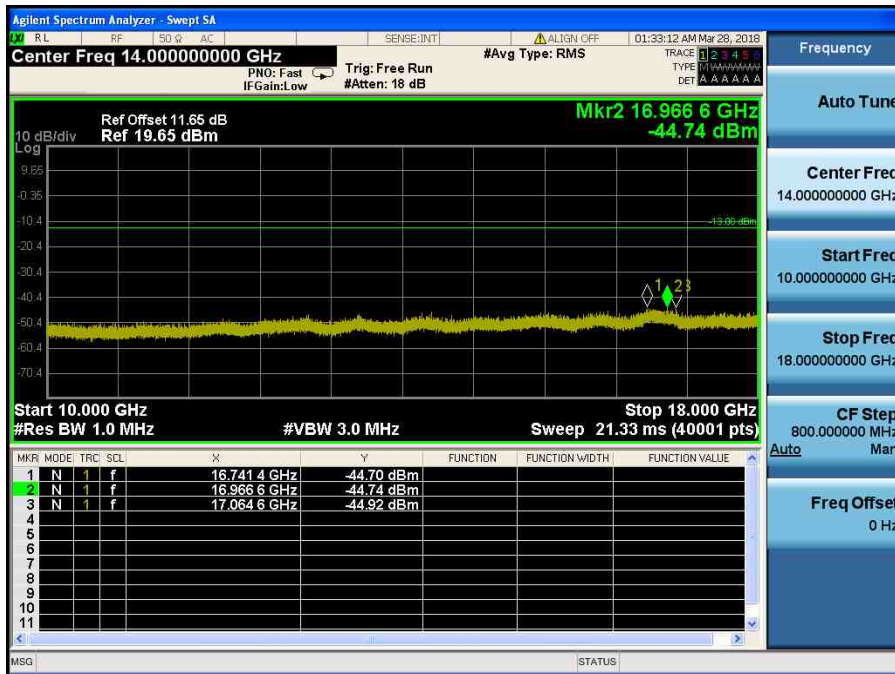

LTE Band 4 / 20MHz / 64QAM - RB Size/Offset (50/50) –Low Channel

LTE Band 4 / 20MHz / 64QAM - RB Size/Offset (1/99)–Mid Channel

LTE Band 4 / 20MHz / 64QAM - RB Size/Offset (1/99)–Mid Channel

LTE Band 4 / 20MHz / 64QAM - RB Size/Offset (50/0) – High Channel

LTE Band 4 / 20MHz / 64QAM - RB Size/Offset (50/0) – High Channel

LTE Band 4 / 15MHz / 16QAM - RB Size/Offset (1/74)–Low Channel

LTE Band 4 / 15MHz / 16QAM - RB Size/Offset (1/74)–Low Channel

LTE Band 4 / 15MHz / QPSK - RB Size/Offset (36/18) – Mid Channel

LTE Band 4 / 15MHz / QPSK - RB Size/Offset (36/18) – Mid Channel

LTE Band 4 / 15MHz / QPSK - RB Size/Offset (1/36) – High Channel

LTE Band 4 / 15MHz / QPSK - RB Size/Offset (1/36) – High Channel

LTE Band 4 / 10MHz / 16QAM - RB Size/Offset (25/12) – Low Channel