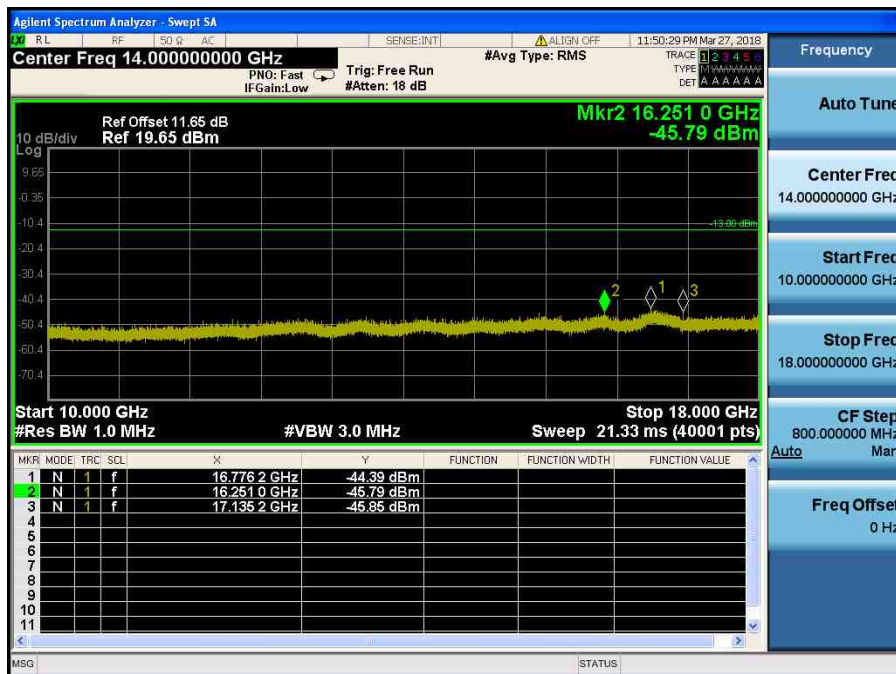

LTE Band 4 / 10MHz / 16QAM - RB Size/Offset (25/12) – Low Channel

LTE Band 4 / 10MHz / 16QAM - RB Size/Offset (50/0) – Mid Channel

LTE Band 4 / 10MHz / 16QAM - RB Size/Offset (50/0) – Mid Channel

LTE Band 4 / 10MHz / 64QAM - RB Size/Offset (25/25) – High Channel

LTE Band 4 / 10MHz / 64QAM - RB Size/Offset (25/25) – High Channel

LTE Band 4 / 5MHz / 16QAM - RB Size/Offset (25/0) – Low Channel

LTE Band 4 / 5MHz / 16QAM - RB Size/Offset (25/0) – Low Channel

LTE Band 4 / 5MHz / 16QAM - RB Size/Offset (12/0) – Mid Channel

LTE Band 4 / 5MHz / 16QAM - RB Size/Offset (12/0) – Mid Channel

LTE Band 4 / 5MHz / QPSK - RB Size/Offset (1/12) – High Channel

LTE Band 4 / 5MHz / QPSK - RB Size/Offset (1/12) – High Channel

LTE Band 4 / 3MHz / 64QAM - RB Size/Offset (1/0) – Low Channel

LTE Band 4 / 3MHz / 64QAM - RB Size/Offset (1/0) – Low Channel

LTE Band 4 / 3MHz / 64QAM - RB Size/Offset (1/7) – Mid Channel

LTE Band 4 / 3MHz / 64QAM - RB Size/Offset (1/7) – Mid Channel

LTE Band 4 / 3MHz / QPSK - RB Size/Offset (8/7) – High Channel