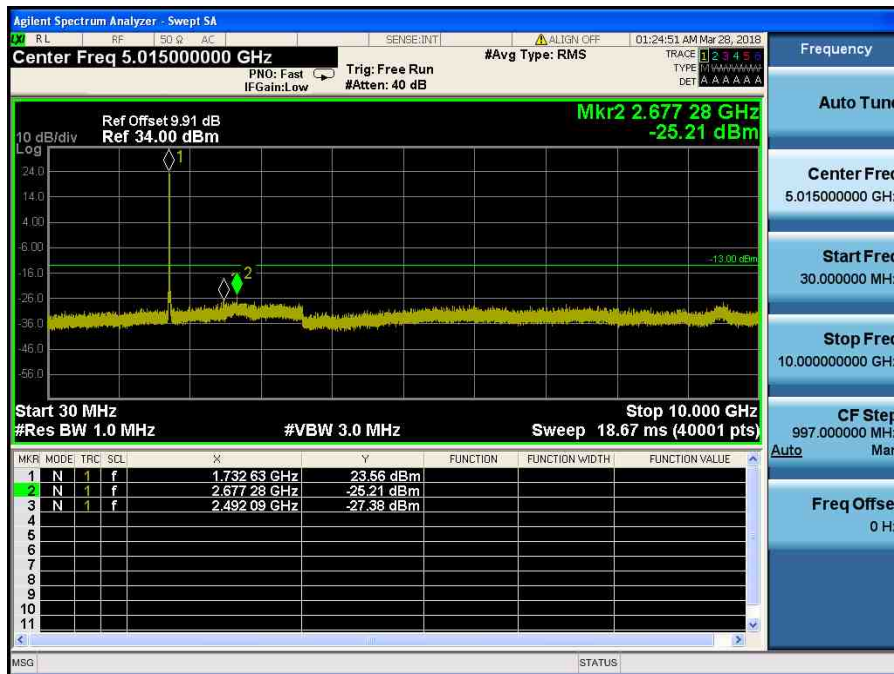

LTE Band 4 / 20MHz / 64QAM - RB Size/Offset (50/50) –Low Channel

LTE Band 4 / 20MHz / 64QAM - RB Size/Offset (1/99)–Mid Channel

LTE Band 4 / 20MHz / 64QAM - RB Size/Offset (1/99)–Mid Channel

LTE Band 4 / 20MHz / 64QAM - RB Size/Offset (50/0) – High Channel

LTE Band 4 / 20MHz / 64QAM - RB Size/Offset (50/0) – High Channel

LTE Band 4 / 15MHz / 16QAM - RB Size/Offset (1/74)–Low Channel

LTE Band 4 / 15MHz / 16QAM - RB Size/Offset (1/74)–Low Channel

LTE Band 4 / 15MHz / QPSK - RB Size/Offset (36/18) – Mid Channel

LTE Band 4 / 15MHz / QPSK - RB Size/Offset (36/18) – Mid Channel

LTE Band 4 / 15MHz / QPSK - RB Size/Offset (1/36) – High Channel

LTE Band 4 / 15MHz / QPSK - RB Size/Offset (1/36) – High Channel

LTE Band 4 / 10MHz / 16QAM - RB Size/Offset (25/12) – Low Channel