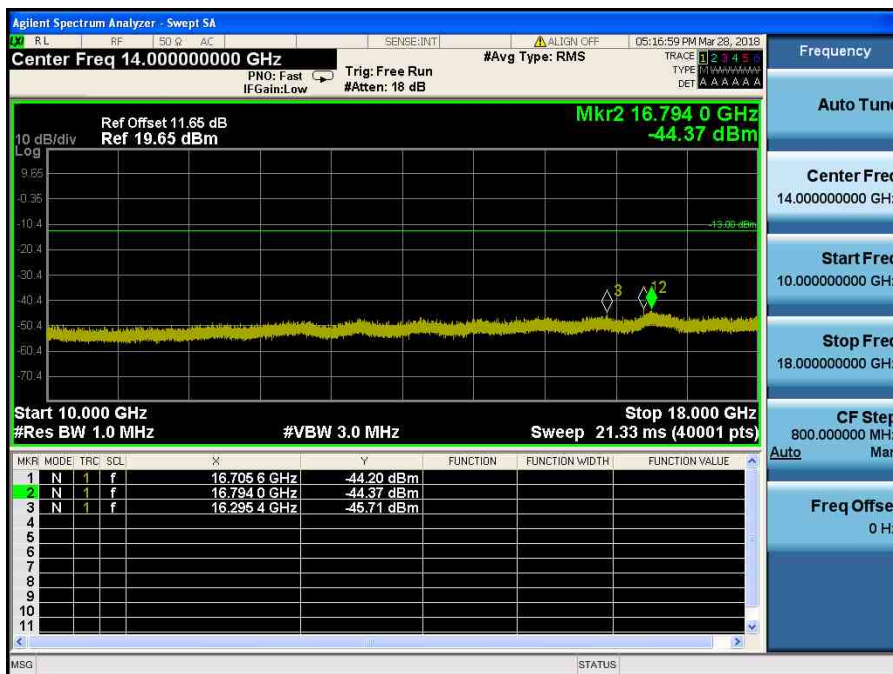

LTE Band 5 / 1.4MHz / 64QAM - RB Size/Offset (1/5) – Mid Channel

LTE Band 5 / 1.4MHz / 64QAM - RB Size/Offset (3/3) – High Channel

8.4.5 LTE Band 4

LTE Band 4 / 20MHz / 64QAM - RB Size/Offset (50/50) –Low Channel

LTE Band 4 / 20MHz / 64QAM - RB Size/Offset (50/50) –Low Channel

LTE Band 4 / 20MHz / 64QAM - RB Size/Offset (1/99)–Mid Channel

LTE Band 4 / 20MHz / 64QAM - RB Size/Offset (1/99)–Mid Channel

LTE Band 4 / 20MHz / 64QAM - RB Size/Offset (50/0) – High Channel

LTE Band 4 / 20MHz / 64QAM - RB Size/Offset (50/0) – High Channel

LTE Band 4 / 15MHz / 16QAM - RB Size/Offset (1/74)–Low Channel

LTE Band 4 / 15MHz / 16QAM - RB Size/Offset (1/74)–Low Channel

LTE Band 4 / 15MHz / QPSK - RB Size/Offset (36/18) – Mid Channel