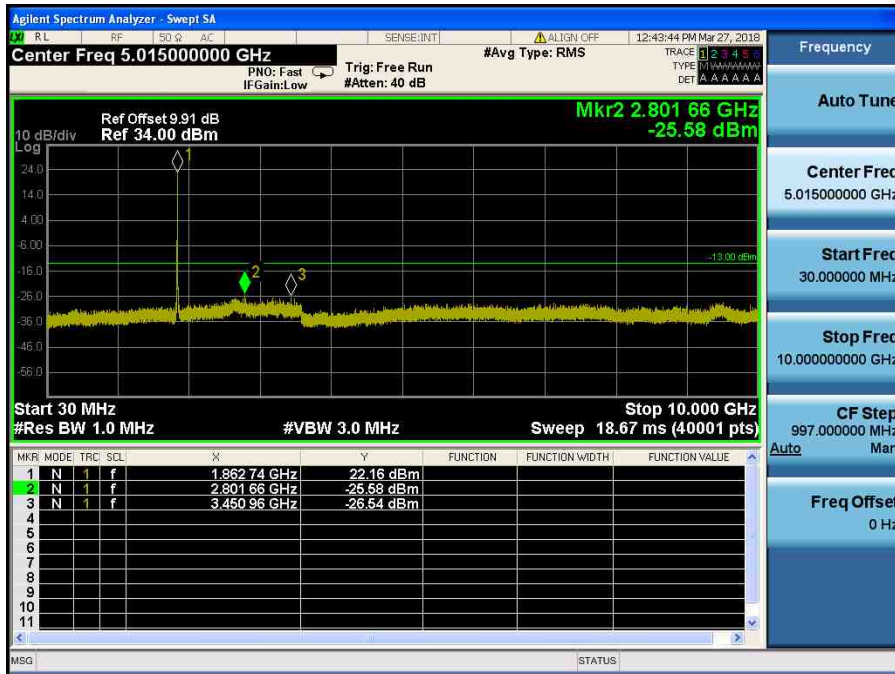

LTE Band 4 / 1.4MHz / 16QAM - RB Size/Offset (6/0) – Mid Channel

LTE Band 4 / 1.4MHz / 16QAM - RB Size/Offset (1/2) – High Channel

LTE Band 4 / 1.4MHz / 16QAM - RB Size/Offset (1/2) – High Channel

8.4.6 LTE Band 2

LTE Band 2 / 20MHz / QPSK - RB Size/Offset (1/99) –Low Channel

LTE Band 2 / 20MHz / QPSK - RB Size/Offset (1/99) –Low Channel

LTE Band 2 / 20MHz / QPSK - RB Size/Offset (50/25)–Mid Channel

LTE Band 2 / 20MHz / QPSK - RB Size/Offset (50/25)–Mid Channel

LTE Band 2 / 20MHz / QPSK - RB Size/Offset (50/50) – High Channel

LTE Band 2 / 20MHz / QPSK - RB Size/Offset (50/50) – High Channel

LTE Band 2 / 15MHz / 16QAM - RB Size/Offset (36/39)–Low Channel

LTE Band 2 / 15MHz / 16QAM - RB Size/Offset (36/39)–Low Channel