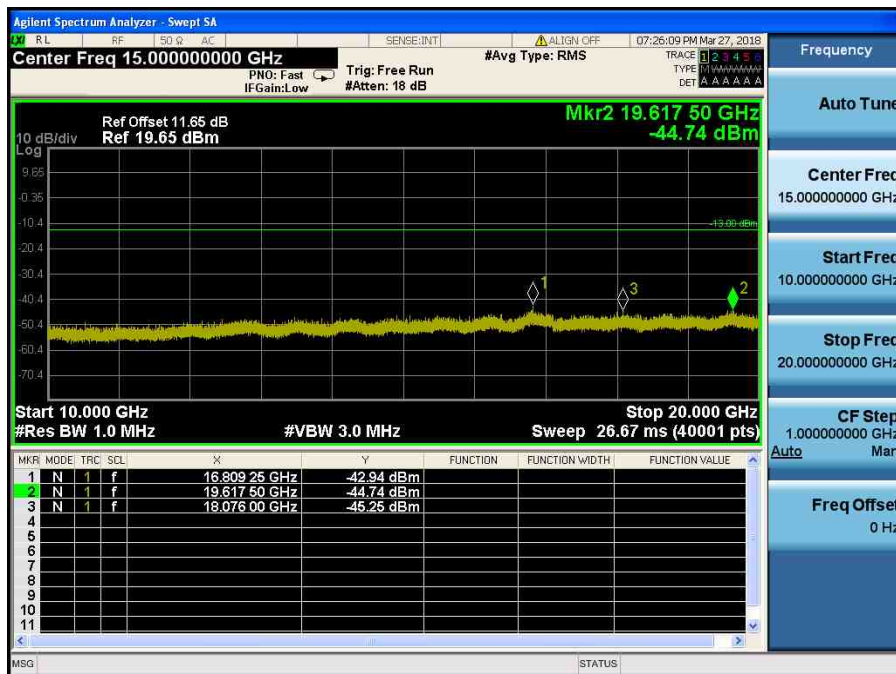

LTE Band 2 / 20MHz / QPSK - RB Size/Offset (1/99) –Low Channel

LTE Band 2 / 20MHz / QPSK - RB Size/Offset (1/99) –Low Channel

LTE Band 2 / 20MHz / QPSK - RB Size/Offset (50/25)–Mid Channel

LTE Band 2 / 20MHz / QPSK - RB Size/Offset (50/25)–Mid Channel

LTE Band 2 / 20MHz / QPSK - RB Size/Offset (50/50) – High Channel

LTE Band 2 / 20MHz / QPSK - RB Size/Offset (50/50) – High Channel

LTE Band 2 / 15MHz / 16QAM - RB Size/Offset (36/39)–Low Channel

LTE Band 2 / 15MHz / 16QAM - RB Size/Offset (36/39)–Low Channel

LTE Band 2 / 15MHz / QPSK - RB Size/Offset (36/18) – Mid Channel

LTE Band 2 / 15MHz / QPSK - RB Size/Offset (36/18) – Mid Channel

LTE Band 2 / 15MHz / 64QAM - RB Size/Offset (75/0) – High Channel

LTE Band 2 / 15MHz / 64QAM - RB Size/Offset (75/0) – High Channel