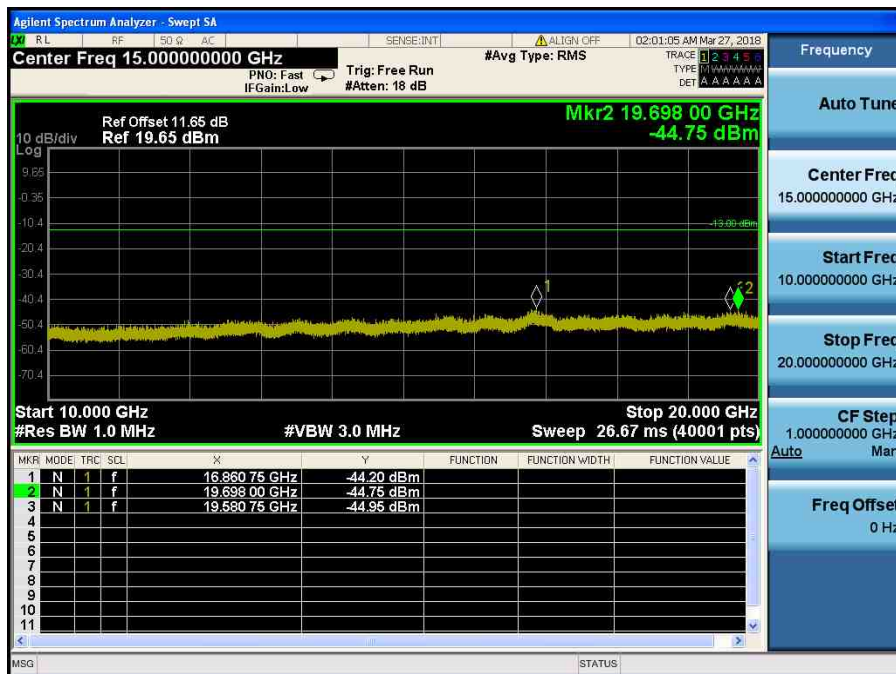

LTE Band 4 / 1.4MHz / 16QAM - RB Size/Offset (6/0) – Mid Channel

LTE Band 4 / 1.4MHz / 16QAM - RB Size/Offset (1/2) – High Channel

LTE Band 4 / 1.4MHz / 16QAM - RB Size/Offset (1/2) – High Channel

8.4.6 LTE Band 2

LTE Band 2 / 20MHz / QPSK - RB Size/Offset (1/99) –Low Channel

LTE Band 2 / 20MHz / QPSK - RB Size/Offset (1/99) –Low Channel

LTE Band 2 / 20MHz / QPSK - RB Size/Offset (50/25)–Mid Channel

LTE Band 2 / 20MHz / QPSK - RB Size/Offset (50/25)–Mid Channel

LTE Band 2 / 20MHz / QPSK - RB Size/Offset (50/50) – High Channel

LTE Band 2 / 20MHz / QPSK - RB Size/Offset (50/50) – High Channel

LTE Band 2 / 15MHz / 16QAM - RB Size/Offset (36/39)–Low Channel

LTE Band 2 / 15MHz / 16QAM - RB Size/Offset (36/39)–Low Channel