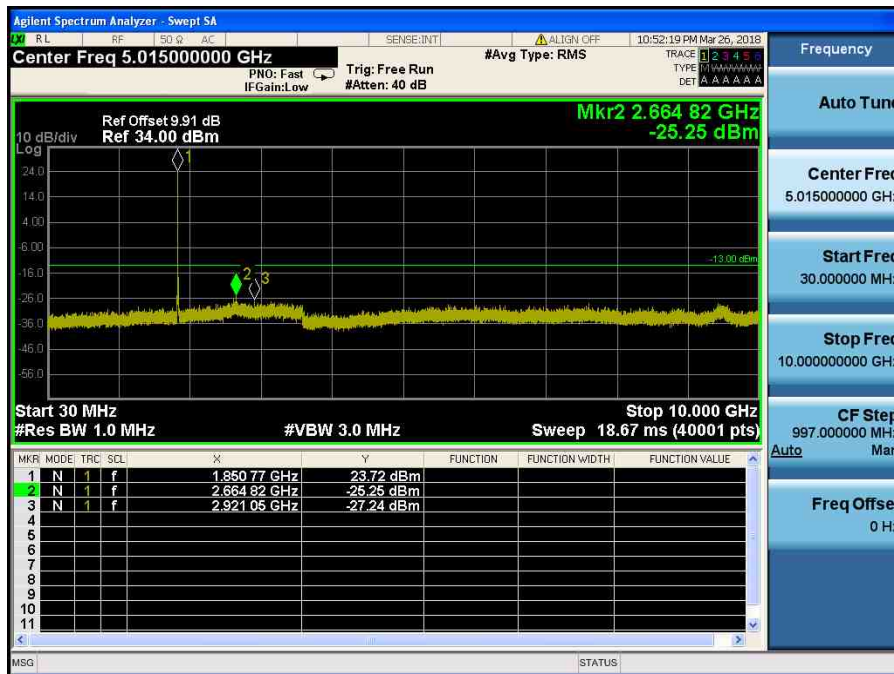

LTE Band 2 / 15MHz / QPSK - RB Size/Offset (36/18) – Mid Channel

LTE Band 2 / 15MHz / QPSK - RB Size/Offset (36/18) – Mid Channel

LTE Band 2 / 15MHz / 64QAM - RB Size/Offset (75/0) – High Channel

LTE Band 2 / 15MHz / 64QAM - RB Size/Offset (75/0) – High Channel

LTE Band 2 / 10MHz / QPSK - RB Size/Offset (25/12) – Low Channel

LTE Band 2 / 10MHz / QPSK - RB Size/Offset (25/12) – Low Channel

LTE Band 2 / 10MHz / 16QAM - RB Size/Offset (1/0) – Mid Channel

LTE Band 2 / 10MHz / 16QAM - RB Size/Offset (1/0) – Mid Channel

LTE Band 2 / 10MHz / QPSK - RB Size/Offset (1/49) – High Channel

LTE Band 2 / 10MHz / QPSK - RB Size/Offset (1/49) – High Channel

LTE Band 2 / 5MHz / QPSK - RB Size/Offset (25/0) – Low Channel

LTE Band 2 / 5MHz / QPSK - RB Size/Offset (25/0) – Low Channel