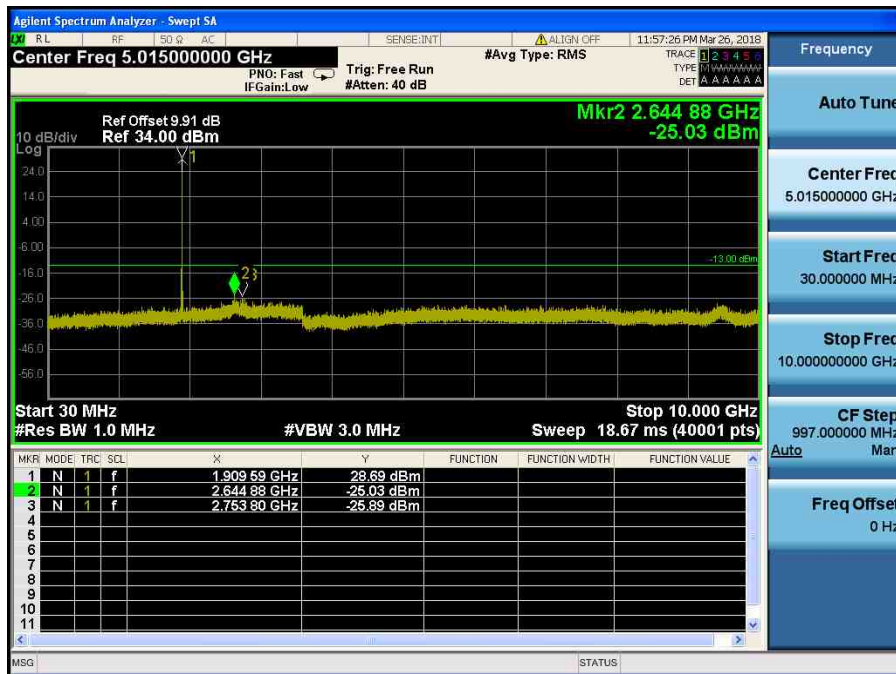

LTE Band 2 / 15MHz / QPSK - RB Size/Offset (36/18) – Mid Channel

LTE Band 2 / 15MHz / QPSK - RB Size/Offset (36/18) – Mid Channel

LTE Band 2 / 15MHz / 64QAM - RB Size/Offset (75/0) – High Channel

LTE Band 2 / 15MHz / 64QAM - RB Size/Offset (75/0) – High Channel

LTE Band 2 / 10MHz / QPSK - RB Size/Offset (25/12) – Low Channel

LTE Band 2 / 10MHz / QPSK - RB Size/Offset (25/12) – Low Channel

LTE Band 2 / 10MHz / 16QAM - RB Size/Offset (1/0) – Mid Channel

LTE Band 2 / 10MHz / 16QAM - RB Size/Offset (1/0) – Mid Channel

LTE Band 2 / 10MHz / QPSK - RB Size/Offset (1/49) – High Channel

LTE Band 2 / 10MHz / QPSK - RB Size/Offset (1/49) – High Channel

LTE Band 2 / 5MHz / QPSK - RB Size/Offset (25/0) – Low Channel

LTE Band 2 / 5MHz / QPSK - RB Size/Offset (25/0) – Low Channel