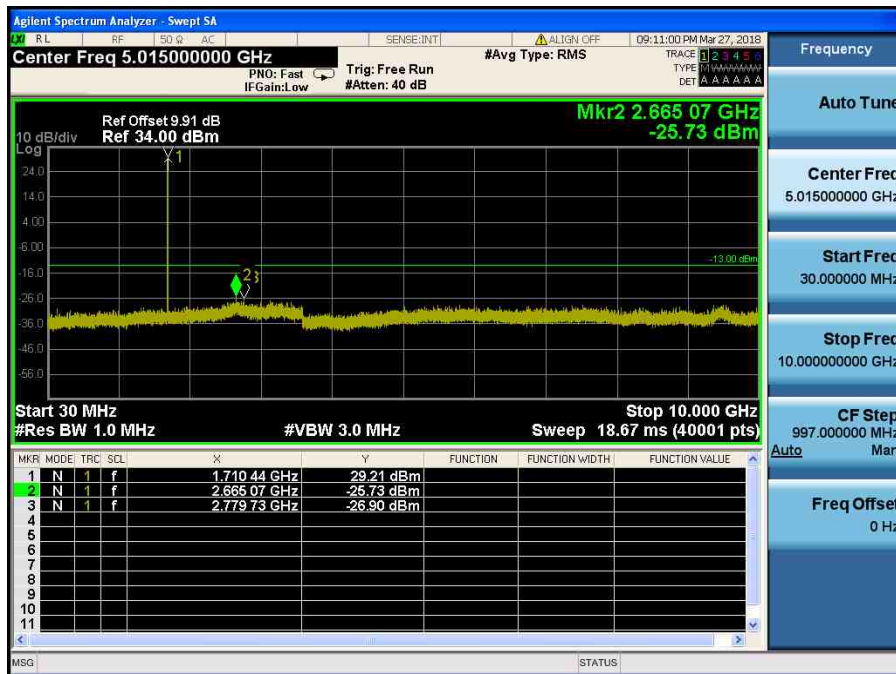

LTE Band 4 / 5MHz / 16QAM - RB Size/Offset (12/0) – Mid Channel

LTE Band 4 / 5MHz / QPSK - RB Size/Offset (1/12) – High Channel

LTE Band 4 / 5MHz / QPSK - RB Size/Offset (1/12) – High Channel

LTE Band 4 / 3MHz / 64QAM - RB Size/Offset (1/0) – Low Channel

LTE Band 4 / 3MHz / 64QAM - RB Size/Offset (1/0) – Low Channel

LTE Band 4 / 3MHz / 64QAM - RB Size/Offset (1/7) – Mid Channel

LTE Band 4 / 3MHz / 64QAM - RB Size/Offset (1/7) – Mid Channel

LTE Band 4 / 3MHz / QPSK - RB Size/Offset (8/7) – High Channel

LTE Band 4 / 3MHz / QPSK - RB Size/Offset (8/7) – High Channel

LTE Band 4 / 1.4MHz / QPSK - RB Size/Offset (1/0) – Low Channel

LTE Band 4 / 1.4MHz / QPSK - RB Size/Offset (1/0) – Low Channel

LTE Band 4 / 1.4MHz / 16QAM - RB Size/Offset (6/0) – Mid Channel

LTE Band 4 / 1.4MHz / 16QAM - RB Size/Offset (6/0) – Mid Channel

LTE Band 4 / 1.4MHz / 16QAM - RB Size/Offset (1/2) – High Channel

LTE Band 4 / 1.4MHz / 16QAM - RB Size/Offset (1/2) – High Channel

8.4.6 LTE Band 2