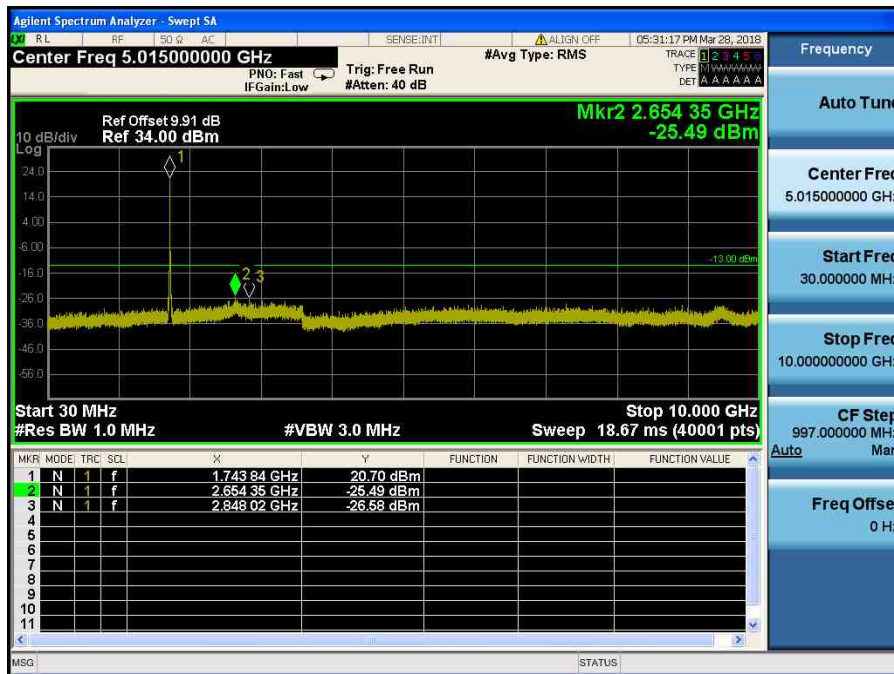

LTE Band 5 / 1.4MHz / 64QAM - RB Size/Offset (1/5) – Mid Channel

LTE Band 5 / 1.4MHz / 64QAM - RB Size/Offset (3/3) – High Channel

8.4.5 LTE Band 4

LTE Band 4 / 20MHz / 64QAM - RB Size/Offset (50/50) –Low Channel

LTE Band 4 / 20MHz / 64QAM - RB Size/Offset (50/50) –Low Channel

LTE Band 4 / 20MHz / 64QAM - RB Size/Offset (1/99)–Mid Channel

LTE Band 4 / 20MHz / 64QAM - RB Size/Offset (1/99)–Mid Channel

LTE Band 4 / 20MHz / 64QAM - RB Size/Offset (50/0) – High Channel

LTE Band 4 / 20MHz / 64QAM - RB Size/Offset (50/0) – High Channel

LTE Band 4 / 15MHz / 16QAM - RB Size/Offset (1/74)–Low Channel

LTE Band 4 / 15MHz / 16QAM - RB Size/Offset (1/74)–Low Channel

LTE Band 4 / 15MHz / QPSK - RB Size/Offset (36/18) – Mid Channel