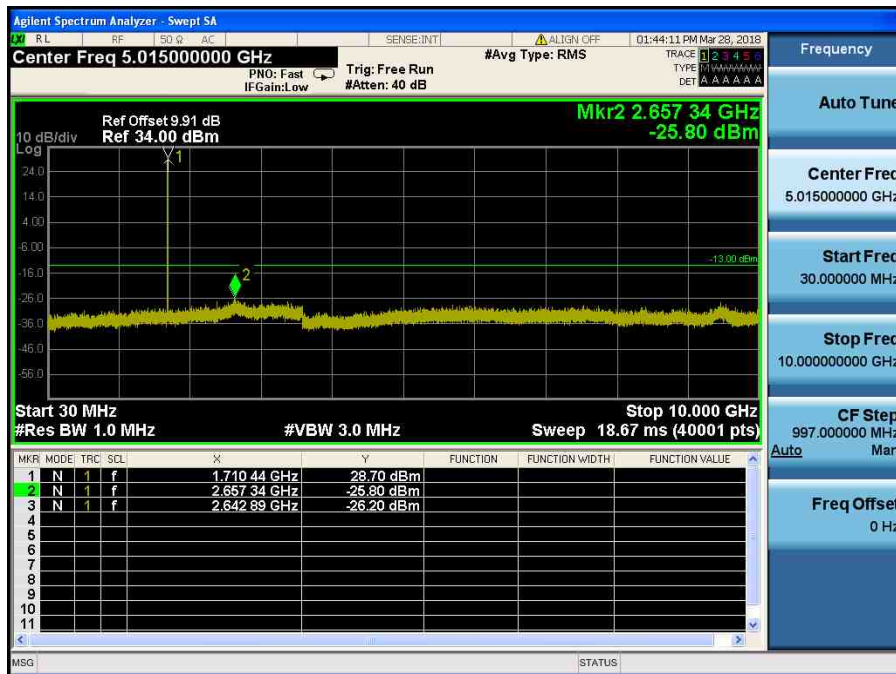

LTE Band 4 / 10MHz / 64QAM - RB Size/Offset (25/25) – High Channel

LTE Band 4 / 5MHz / 16QAM - RB Size/Offset (25/0) – Low Channel

LTE Band 4 / 5MHz / 16QAM - RB Size/Offset (25/0) – Low Channel

LTE Band 4 / 5MHz / 16QAM - RB Size/Offset (12/0) – Mid Channel

LTE Band 4 / 5MHz / 16QAM - RB Size/Offset (12/0) – Mid Channel

LTE Band 4 / 5MHz / QPSK - RB Size/Offset (1/12) – High Channel

LTE Band 4 / 5MHz / QPSK - RB Size/Offset (1/12) – High Channel

LTE Band 4 / 3MHz / 64QAM - RB Size/Offset (1/0) – Low Channel

LTE Band 4 / 3MHz / 64QAM - RB Size/Offset (1/0) – Low Channel

LTE Band 4 / 3MHz / 64QAM - RB Size/Offset (1/7) – Mid Channel

LTE Band 4 / 3MHz / 64QAM - RB Size/Offset (1/7) – Mid Channel

LTE Band 4 / 3MHz / QPSK - RB Size/Offset (8/7) – High Channel

LTE Band 4 / 3MHz / QPSK - RB Size/Offset (8/7) – High Channel

LTE Band 4 / 1.4MHz / QPSK - RB Size/Offset (1/0) – Low Channel

LTE Band 4 / 1.4MHz / QPSK - RB Size/Offset (1/0) – Low Channel

LTE Band 4 / 1.4MHz / 16QAM - RB Size/Offset (6/0) – Mid Channel