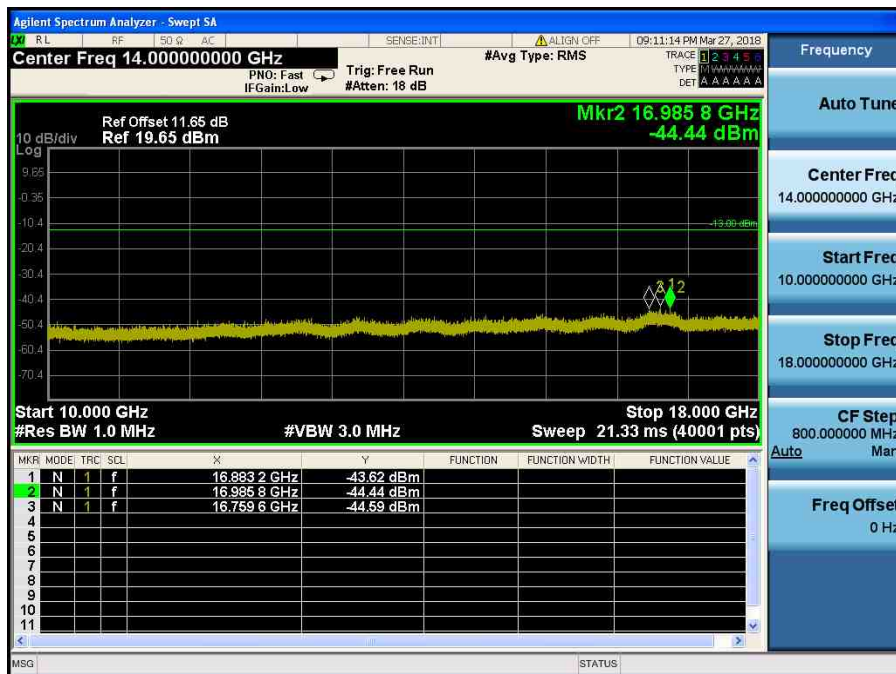

LTE Band 4 / 5MHz / 16QAM - RB Size/Offset (12/0) – Mid Channel

LTE Band 4 / 5MHz / QPSK - RB Size/Offset (1/12) – High Channel

LTE Band 4 / 5MHz / QPSK - RB Size/Offset (1/12) – High Channel

LTE Band 4 / 3MHz / 64QAM - RB Size/Offset (1/0) – Low Channel

LTE Band 4 / 3MHz / 64QAM - RB Size/Offset (1/0) – Low Channel

LTE Band 4 / 3MHz / 64QAM - RB Size/Offset (1/7) – Mid Channel

LTE Band 4 / 3MHz / 64QAM - RB Size/Offset (1/7) – Mid Channel

LTE Band 4 / 3MHz / QPSK - RB Size/Offset (8/7) – High Channel

LTE Band 4 / 3MHz / QPSK - RB Size/Offset (8/7) – High Channel

LTE Band 4 / 1.4MHz / QPSK - RB Size/Offset (1/0) – Low Channel

LTE Band 4 / 1.4MHz / QPSK - RB Size/Offset (1/0) – Low Channel

LTE Band 4 / 1.4MHz / 16QAM - RB Size/Offset (6/0) – Mid Channel

LTE Band 4 / 1.4MHz / 16QAM - RB Size/Offset (6/0) – Mid Channel

LTE Band 4 / 1.4MHz / 16QAM - RB Size/Offset (1/2) – High Channel

LTE Band 4 / 1.4MHz / 16QAM - RB Size/Offset (1/2) – High Channel

8.4.6 LTE Band 2