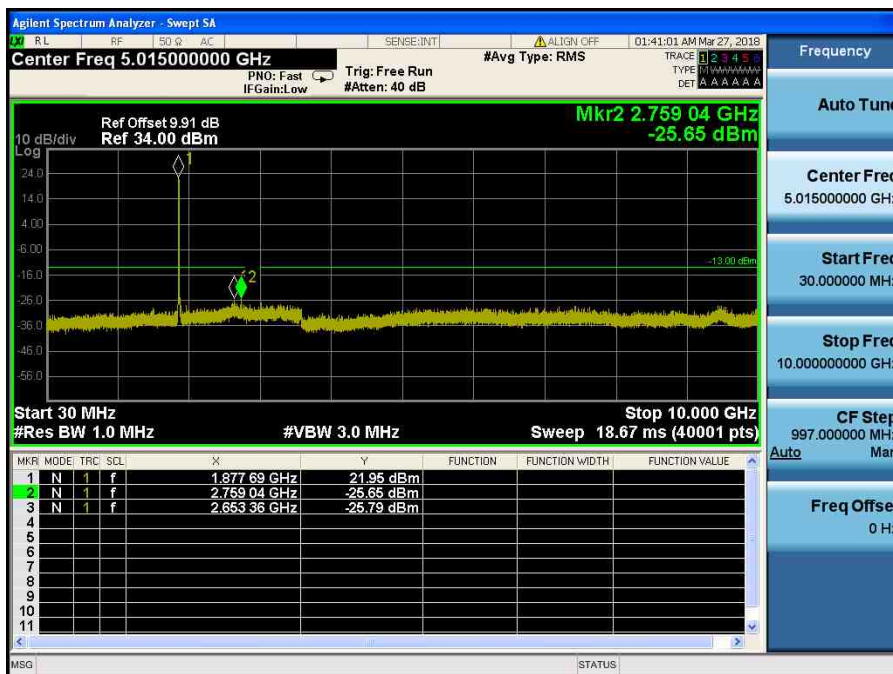

LTE Band 4 / 3MHz / QPSK - RB Size/Offset (8/7) – High Channel

LTE Band 4 / 1.4MHz / QPSK - RB Size/Offset (1/0) – Low Channel

LTE Band 4 / 1.4MHz / QPSK - RB Size/Offset (1/0) – Low Channel

LTE Band 4 / 1.4MHz / 16QAM - RB Size/Offset (6/0) – Mid Channel

LTE Band 4 / 1.4MHz / 16QAM - RB Size/Offset (6/0) – Mid Channel

LTE Band 4 / 1.4MHz / 16QAM - RB Size/Offset (1/2) – High Channel

LTE Band 4 / 1.4MHz / 16QAM - RB Size/Offset (1/2) – High Channel

8.4.6 LTE Band 2

LTE Band 2 / 20MHz / QPSK - RB Size/Offset (1/99) –Low Channel

LTE Band 2 / 20MHz / QPSK - RB Size/Offset (1/99) –Low Channel

LTE Band 2 / 20MHz / QPSK - RB Size/Offset (50/25)–Mid Channel

LTE Band 2 / 20MHz / QPSK - RB Size/Offset (50/25)–Mid Channel