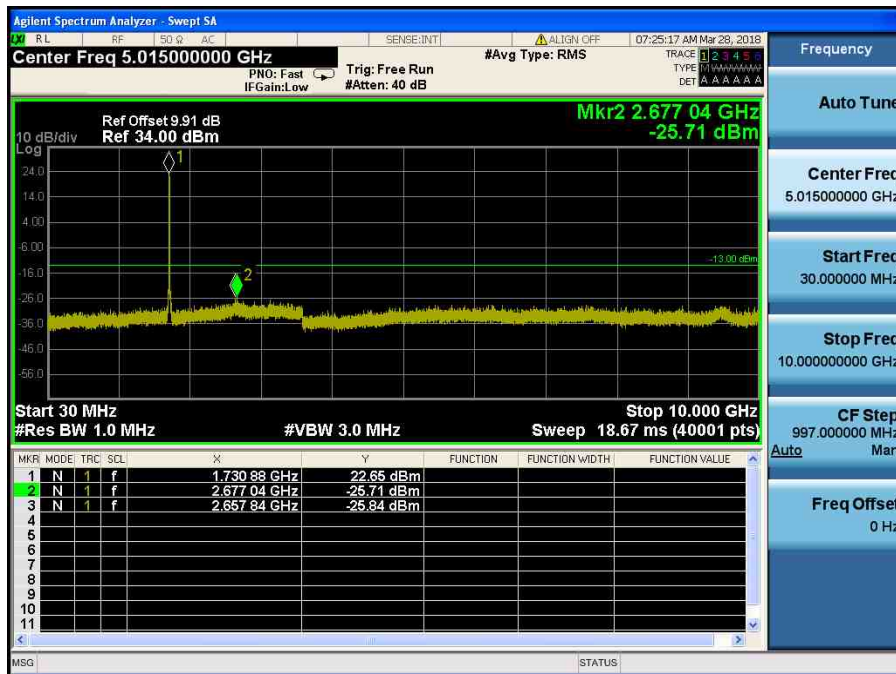

LTE Band 4 / 20MHz / 64QAM - RB Size/Offset (50/0) – High Channel

LTE Band 4 / 15MHz / 16QAM - RB Size/Offset (1/74)–Low Channel

LTE Band 4 / 15MHz / 16QAM - RB Size/Offset (1/74)–Low Channel

LTE Band 4 / 15MHz / QPSK - RB Size/Offset (36/18) – Mid Channel

LTE Band 4 / 15MHz / QPSK - RB Size/Offset (36/18) – Mid Channel

LTE Band 4 / 15MHz / QPSK - RB Size/Offset (1/36) – High Channel

LTE Band 4 / 15MHz / QPSK - RB Size/Offset (1/36) – High Channel

LTE Band 4 / 10MHz / 16QAM - RB Size/Offset (25/12) – Low Channel

LTE Band 4 / 10MHz / 16QAM - RB Size/Offset (25/12) – Low Channel

LTE Band 4 / 10MHz / 16QAM - RB Size/Offset (50/0) – Mid Channel

LTE Band 4 / 10MHz / 16QAM - RB Size/Offset (50/0) – Mid Channel

LTE Band 4 / 10MHz / 64QAM - RB Size/Offset (25/25) – High Channel

LTE Band 4 / 10MHz / 64QAM - RB Size/Offset (25/25) – High Channel

LTE Band 4 / 5MHz / 16QAM - RB Size/Offset (25/0) – Low Channel

LTE Band 4 / 5MHz / 16QAM - RB Size/Offset (25/0) – Low Channel

LTE Band 4 / 5MHz / 16QAM - RB Size/Offset (12/0) – Mid Channel