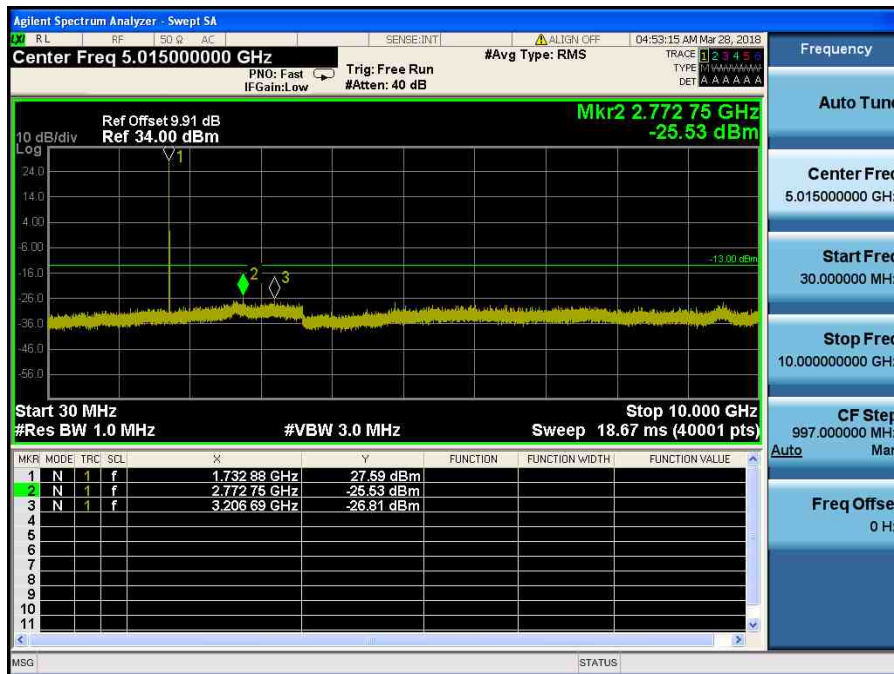

LTE Band 4 / 5MHz / 16QAM - RB Size/Offset (12/0) – Mid Channel

LTE Band 4 / 5MHz / QPSK - RB Size/Offset (1/12) – High Channel

LTE Band 4 / 5MHz / QPSK - RB Size/Offset (1/12) – High Channel

LTE Band 4 / 3MHz / 64QAM - RB Size/Offset (1/0) – Low Channel

LTE Band 4 / 3MHz / 64QAM - RB Size/Offset (1/0) – Low Channel

LTE Band 4 / 3MHz / 64QAM - RB Size/Offset (1/7) – Mid Channel

LTE Band 4 / 3MHz / 64QAM - RB Size/Offset (1/7) – Mid Channel

LTE Band 4 / 3MHz / QPSK - RB Size/Offset (8/7) – High Channel

LTE Band 4 / 3MHz / QPSK - RB Size/Offset (8/7) – High Channel

LTE Band 4 / 1.4MHz / QPSK - RB Size/Offset (1/0) – Low Channel

LTE Band 4 / 1.4MHz / QPSK - RB Size/Offset (1/0) – Low Channel

LTE Band 4 / 1.4MHz / 16QAM - RB Size/Offset (6/0) – Mid Channel