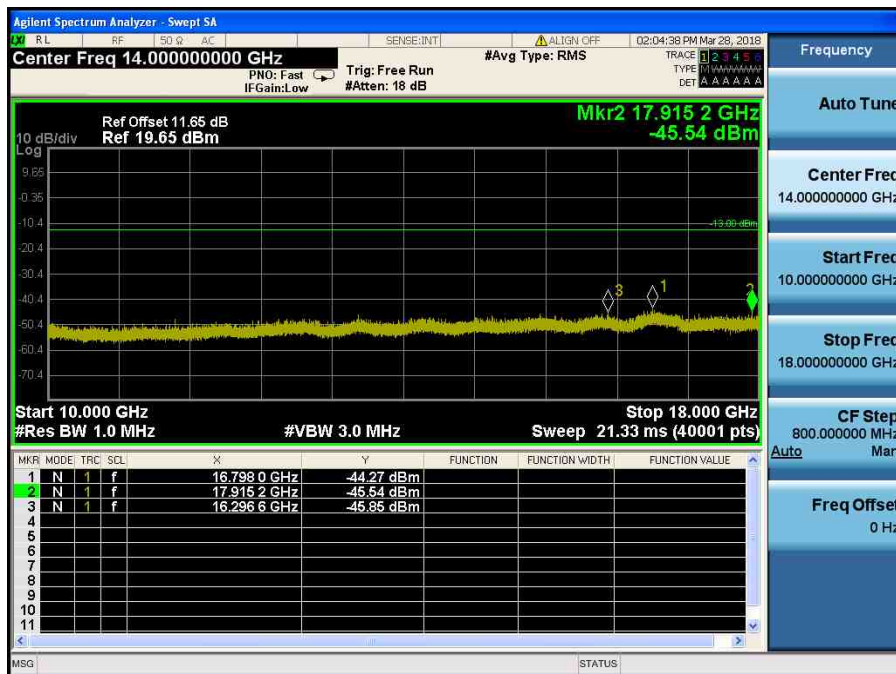

LTE Band 4 / 10MHz / 64QAM - RB Size/Offset (25/25) – High Channel

LTE Band 4 / 5MHz / 16QAM - RB Size/Offset (25/0) – Low Channel

LTE Band 4 / 5MHz / 16QAM - RB Size/Offset (25/0) – Low Channel

LTE Band 4 / 5MHz / 16QAM - RB Size/Offset (12/0) – Mid Channel

LTE Band 4 / 5MHz / 16QAM - RB Size/Offset (12/0) – Mid Channel

LTE Band 4 / 5MHz / QPSK - RB Size/Offset (1/12) – High Channel

LTE Band 4 / 5MHz / QPSK - RB Size/Offset (1/12) – High Channel

LTE Band 4 / 3MHz / 64QAM - RB Size/Offset (1/0) – Low Channel

LTE Band 4 / 3MHz / 64QAM - RB Size/Offset (1/0) – Low Channel

LTE Band 4 / 3MHz / 64QAM - RB Size/Offset (1/7) – Mid Channel

LTE Band 4 / 3MHz / 64QAM - RB Size/Offset (1/7) – Mid Channel

LTE Band 4 / 3MHz / QPSK - RB Size/Offset (8/7) – High Channel

LTE Band 4 / 3MHz / QPSK - RB Size/Offset (8/7) – High Channel

LTE Band 4 / 1.4MHz / QPSK - RB Size/Offset (1/0) – Low Channel

LTE Band 4 / 1.4MHz / QPSK - RB Size/Offset (1/0) – Low Channel

LTE Band 4 / 1.4MHz / 16QAM - RB Size/Offset (6/0) – Mid Channel