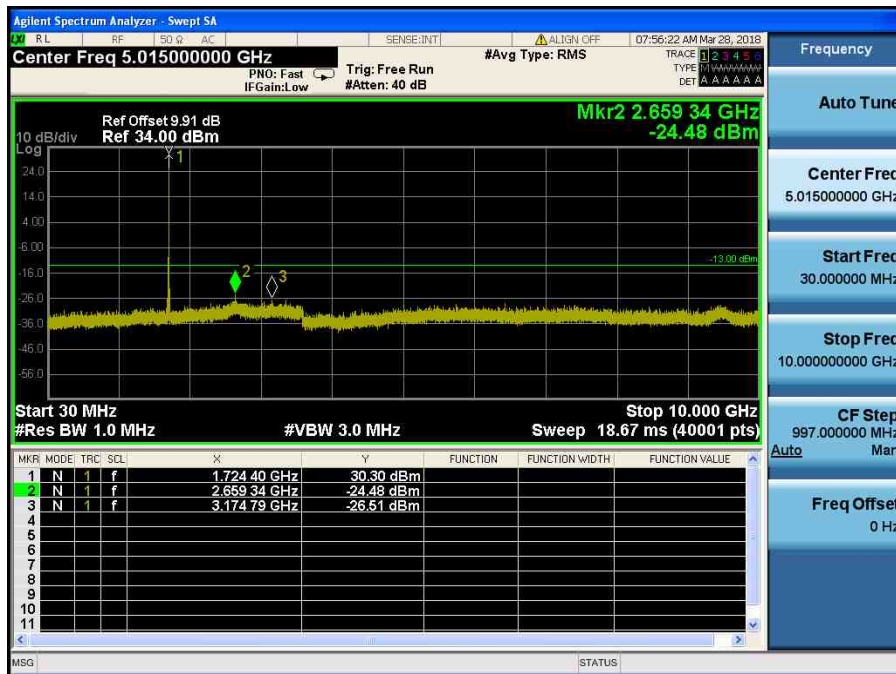

LTE Band 5 / 1.4MHz / 64QAM - RB Size/Offset (1/5) – Mid Channel

LTE Band 5 / 1.4MHz / 64QAM - RB Size/Offset (3/3) – High Channel

8.4.5 LTE Band 4

LTE Band 4 / 20MHz / 64QAM - RB Size/Offset (50/50) –Low Channel

LTE Band 4 / 20MHz / 64QAM - RB Size/Offset (50/50) –Low Channel

LTE Band 4 / 20MHz / 64QAM - RB Size/Offset (1/99)–Mid Channel

LTE Band 4 / 20MHz / 64QAM - RB Size/Offset (1/99)–Mid Channel

LTE Band 4 / 20MHz / 64QAM - RB Size/Offset (50/0) – High Channel

LTE Band 4 / 20MHz / 64QAM - RB Size/Offset (50/0) – High Channel

LTE Band 4 / 15MHz / 16QAM - RB Size/Offset (1/74)–Low Channel

LTE Band 4 / 15MHz / 16QAM - RB Size/Offset (1/74)–Low Channel

LTE Band 4 / 15MHz / QPSK - RB Size/Offset (36/18) – Mid Channel

LTE Band 4 / 15MHz / QPSK - RB Size/Offset (36/18) – Mid Channel

LTE Band 4 / 15MHz / QPSK - RB Size/Offset (1/36) – High Channel

LTE Band 4 / 15MHz / QPSK - RB Size/Offset (1/36) – High Channel

LTE Band 4 / 10MHz / 16QAM - RB Size/Offset (25/12) – Low Channel