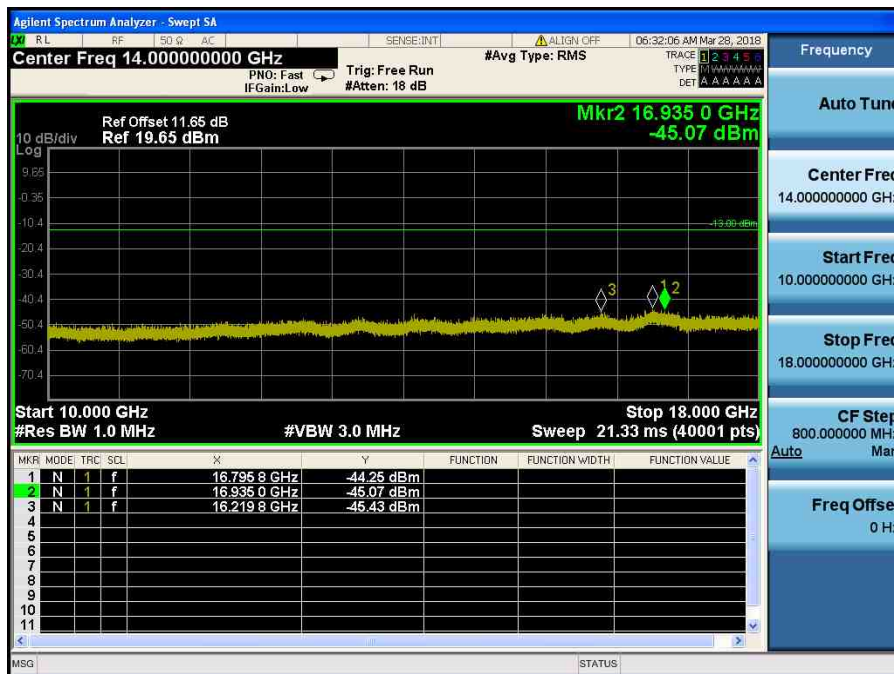

LTE Band 4 / 10MHz / 16QAM - RB Size/Offset (25/12) – Low Channel

LTE Band 4 / 10MHz / 16QAM - RB Size/Offset (50/0) – Mid Channel

LTE Band 4 / 10MHz / 16QAM - RB Size/Offset (50/0) – Mid Channel

LTE Band 4 / 10MHz / 64QAM - RB Size/Offset (25/25) – High Channel

LTE Band 4 / 10MHz / 64QAM - RB Size/Offset (25/25) – High Channel

LTE Band 4 / 5MHz / 16QAM - RB Size/Offset (25/0) – Low Channel

LTE Band 4 / 5MHz / 16QAM - RB Size/Offset (25/0) – Low Channel

LTE Band 4 / 5MHz / 16QAM - RB Size/Offset (12/0) – Mid Channel

LTE Band 4 / 5MHz / 16QAM - RB Size/Offset (12/0) – Mid Channel

LTE Band 4 / 5MHz / QPSK - RB Size/Offset (1/12) – High Channel

LTE Band 4 / 5MHz / QPSK - RB Size/Offset (1/12) – High Channel

LTE Band 4 / 3MHz / 64QAM - RB Size/Offset (1/0) – Low Channel