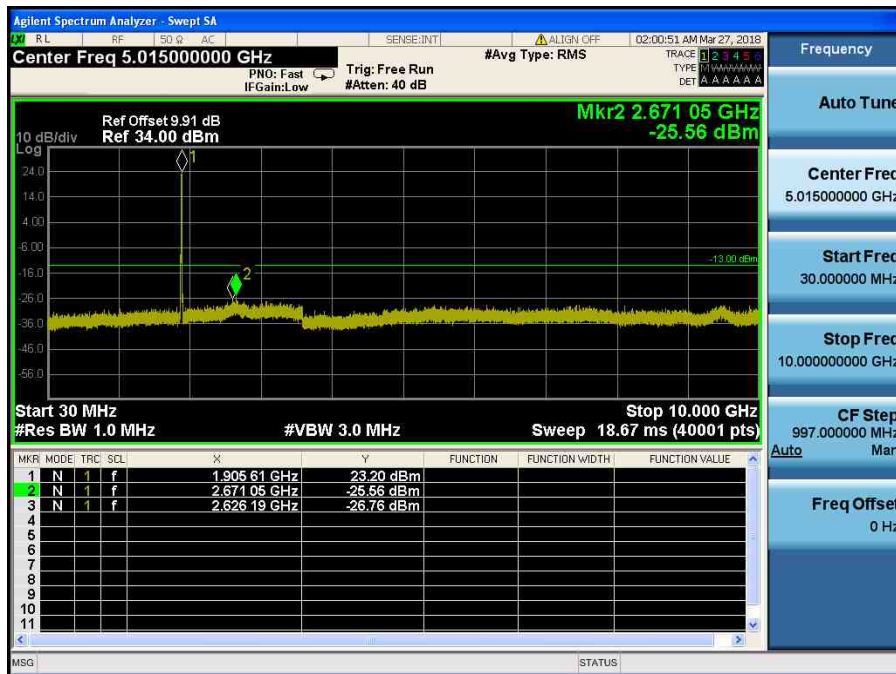

LTE Band 4 / 1.4MHz / 16QAM - RB Size/Offset (6/0) – Mid Channel

LTE Band 4 / 1.4MHz / 16QAM - RB Size/Offset (1/2) – High Channel

LTE Band 4 / 1.4MHz / 16QAM - RB Size/Offset (1/2) – High Channel

8.4.6 LTE Band 2

LTE Band 2 / 20MHz / QPSK - RB Size/Offset (1/99) –Low Channel

LTE Band 2 / 20MHz / QPSK - RB Size/Offset (1/99) –Low Channel

LTE Band 2 / 20MHz / QPSK - RB Size/Offset (50/25)–Mid Channel

LTE Band 2 / 20MHz / QPSK - RB Size/Offset (50/25)–Mid Channel

LTE Band 2 / 20MHz / QPSK - RB Size/Offset (50/50) – High Channel

LTE Band 2 / 20MHz / QPSK - RB Size/Offset (50/50) – High Channel

LTE Band 2 / 15MHz / 16QAM - RB Size/Offset (36/39)–Low Channel

LTE Band 2 / 15MHz / 16QAM - RB Size/Offset (36/39)–Low Channel