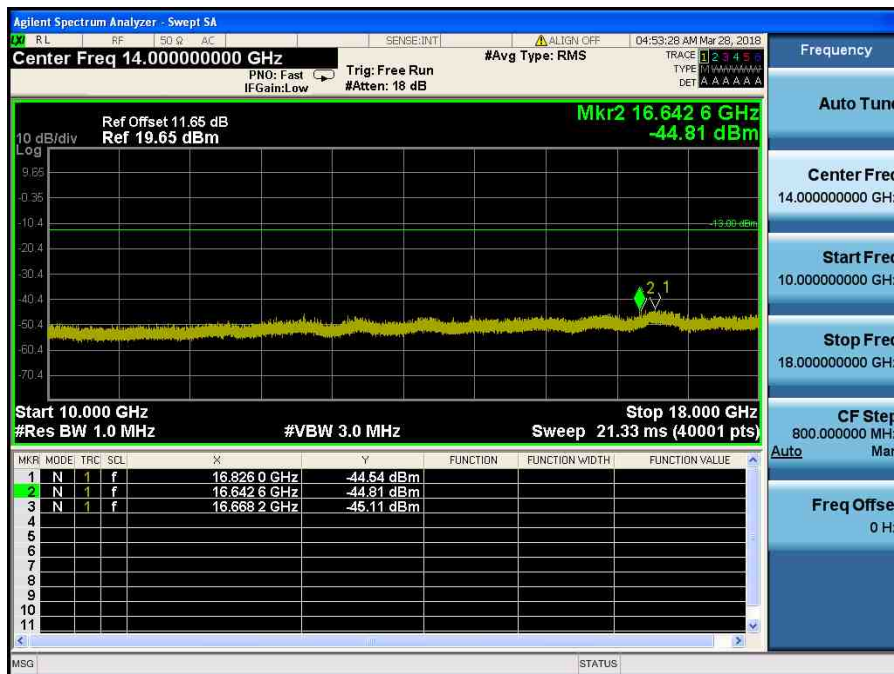

LTE Band 4 / 3MHz / 64QAM - RB Size/Offset (1/0) – Low Channel

LTE Band 4 / 3MHz / 64QAM - RB Size/Offset (1/7) – Mid Channel

LTE Band 4 / 3MHz / 64QAM - RB Size/Offset (1/7) – Mid Channel

LTE Band 4 / 3MHz / QPSK - RB Size/Offset (8/7) – High Channel

LTE Band 4 / 3MHz / QPSK - RB Size/Offset (8/7) – High Channel

LTE Band 4 / 1.4MHz / QPSK - RB Size/Offset (1/0) – Low Channel

LTE Band 4 / 1.4MHz / QPSK - RB Size/Offset (1/0) – Low Channel

LTE Band 4 / 1.4MHz / 16QAM - RB Size/Offset (6/0) – Mid Channel

LTE Band 4 / 1.4MHz / 16QAM - RB Size/Offset (6/0) – Mid Channel

LTE Band 4 / 1.4MHz / 16QAM - RB Size/Offset (1/2) – High Channel

LTE Band 4 / 1.4MHz / 16QAM - RB Size/Offset (1/2) – High Channel

8.4.6 LTE Band 2