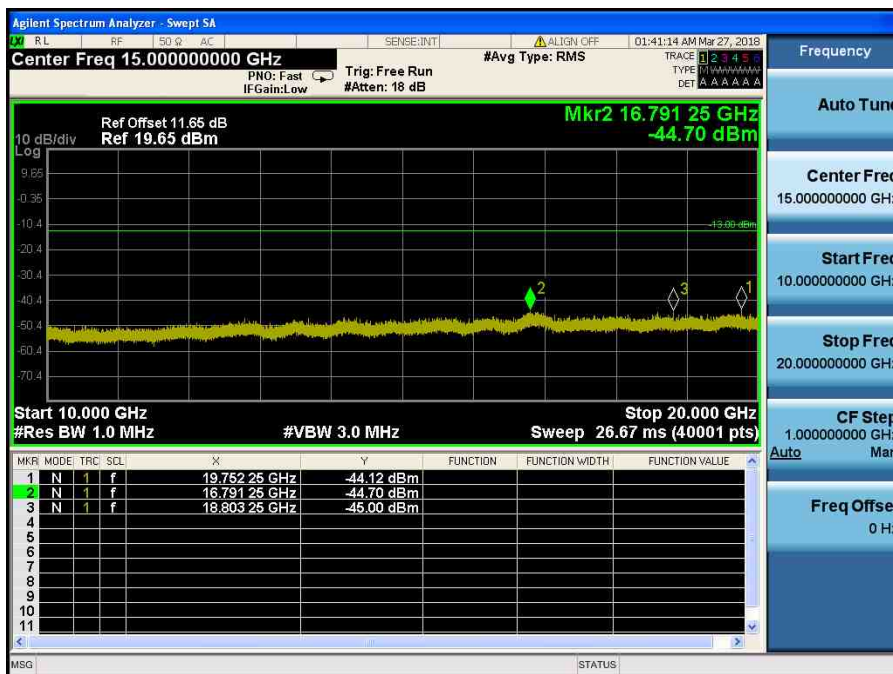

LTE Band 4 / 3MHz / QPSK - RB Size/Offset (8/7) – High Channel

LTE Band 4 / 1.4MHz / QPSK - RB Size/Offset (1/0) – Low Channel

LTE Band 4 / 1.4MHz / QPSK - RB Size/Offset (1/0) – Low Channel

LTE Band 4 / 1.4MHz / 16QAM - RB Size/Offset (6/0) – Mid Channel

LTE Band 4 / 1.4MHz / 16QAM - RB Size/Offset (6/0) – Mid Channel

LTE Band 4 / 1.4MHz / 16QAM - RB Size/Offset (1/2) – High Channel

LTE Band 4 / 1.4MHz / 16QAM - RB Size/Offset (1/2) – High Channel

8.4.6 LTE Band 2

LTE Band 2 / 20MHz / QPSK - RB Size/Offset (1/99) –Low Channel

LTE Band 2 / 20MHz / QPSK - RB Size/Offset (1/99) –Low Channel

LTE Band 2 / 20MHz / QPSK - RB Size/Offset (50/25)–Mid Channel

LTE Band 2 / 20MHz / QPSK - RB Size/Offset (50/25)–Mid Channel