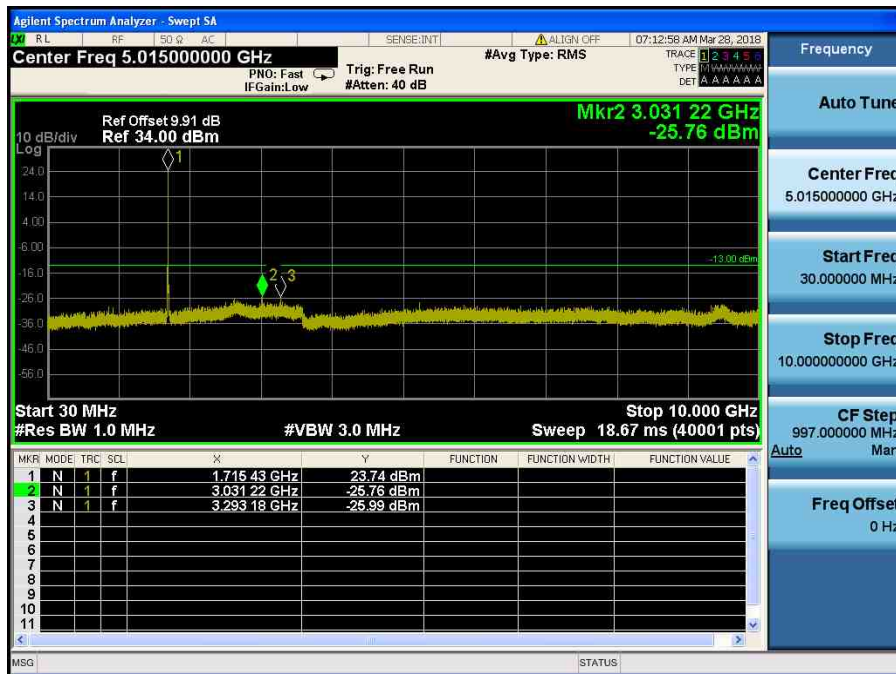

LTE Band 4 / 20MHz / 64QAM - RB Size/Offset (50/50) –Low Channel

LTE Band 4 / 20MHz / 64QAM - RB Size/Offset (1/99)–Mid Channel

LTE Band 4 / 20MHz / 64QAM - RB Size/Offset (1/99)–Mid Channel

LTE Band 4 / 20MHz / 64QAM - RB Size/Offset (50/0) – High Channel

LTE Band 4 / 20MHz / 64QAM - RB Size/Offset (50/0) – High Channel

LTE Band 4 / 15MHz / 16QAM - RB Size/Offset (1/74)–Low Channel

LTE Band 4 / 15MHz / 16QAM - RB Size/Offset (1/74)–Low Channel

LTE Band 4 / 15MHz / QPSK - RB Size/Offset (36/18) – Mid Channel

LTE Band 4 / 15MHz / QPSK - RB Size/Offset (36/18) – Mid Channel

LTE Band 4 / 15MHz / QPSK - RB Size/Offset (1/36) – High Channel

LTE Band 4 / 15MHz / QPSK - RB Size/Offset (1/36) – High Channel

LTE Band 4 / 10MHz / 16QAM - RB Size/Offset (25/12) – Low Channel

LTE Band 4 / 10MHz / 16QAM - RB Size/Offset (25/12) – Low Channel

LTE Band 4 / 10MHz / 16QAM - RB Size/Offset (50/0) – Mid Channel

LTE Band 4 / 10MHz / 16QAM - RB Size/Offset (50/0) – Mid Channel

LTE Band 4 / 10MHz / 64QAM - RB Size/Offset (25/25) – High Channel