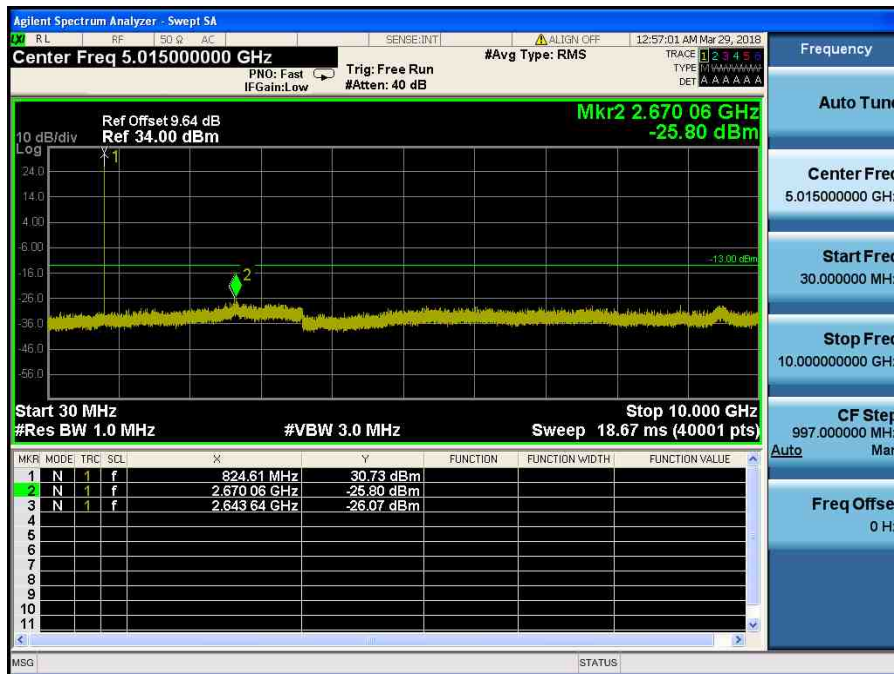

LTE Band 13 / 10MHz / 16QAM - RB Size/Offset (25/12) – Low Channel

LTE Band 13 / 5MHz / QPSK - RB Size/Offset (1/0) – Low Channel

LTE Band 13 / 5MHz / 16QAM - RB Size/Offset (12/13) – High Channel

8.4.4 LTE Band 5

LTE Band 5 / 10MHz / 64QAM - RB Size/Offset (1/0) – Low Channel

LTE Band 5 / 10MHz / QPSK - RB Size/Offset (25/12) – Mid Channel

LTE Band 5 / 10MHz / QPSK - RB Size/Offset (25/25) – High Channel

LTE Band 5 / 5MHz / 64QAM - RB Size/Offset (12/0) – Low Channel

LTE Band 5 / 5MHz / 64QAM - RB Size/Offset (1/0) – Mid Channel

LTE Band 5 / 5MHz / 64QAM - RB Size/Offset (25/0) – High Channel

LTE Band 5 / 3MHz / 64QAM - RB Size/Offset (1/0) – Low Channel

LTE Band 5 / 3MHz / 64QAM - RB Size/Offset (15/0) – Mid Channel

LTE Band 5 / 3MHz / 16QAM - RB Size/Offset (8/4) – High Channel

LTE Band 5 / 1.4MHz / 16QAM - RB Size/Offset (1/2) – Low Channel