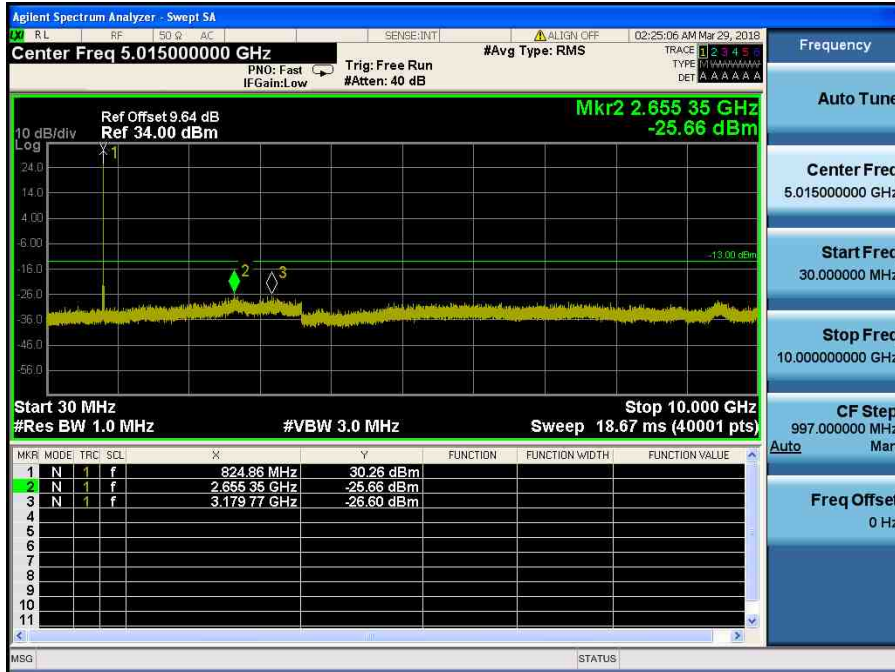

LTE Band 12 / 1.4MHz / 16QAM - RB Size/Offset (3/2) – Low Channel

LTE Band 12 / 1.4MHz / 16QAM - RB Size/Offset (1/5) – Mid Channel

LTE Band 12 / 1.4MHz / 16QAM - RB Size/Offset (1/0) – High Channel

8.4.3 LTE Band 13

LTE Band 13 / 10MHz / 16QAM - RB Size/Offset (25/12) – Low Channel

LTE Band 13 / 5MHz / QPSK - RB Size/Offset (1/0) – Low Channel

LTE Band 13 / 5MHz / 16QAM - RB Size/Offset (12/13) – High Channel

8.4.4 LTE Band 5

LTE Band 5 / 10MHz / 64QAM - RB Size/Offset (1/0) – Low Channel

LTE Band 5 / 10MHz / QPSK - RB Size/Offset (25/12) – Mid Channel

LTE Band 5 / 10MHz / QPSK - RB Size/Offset (25/25) – High Channel

LTE Band 5 / 5MHz / 64QAM - RB Size/Offset (12/0) – Low Channel