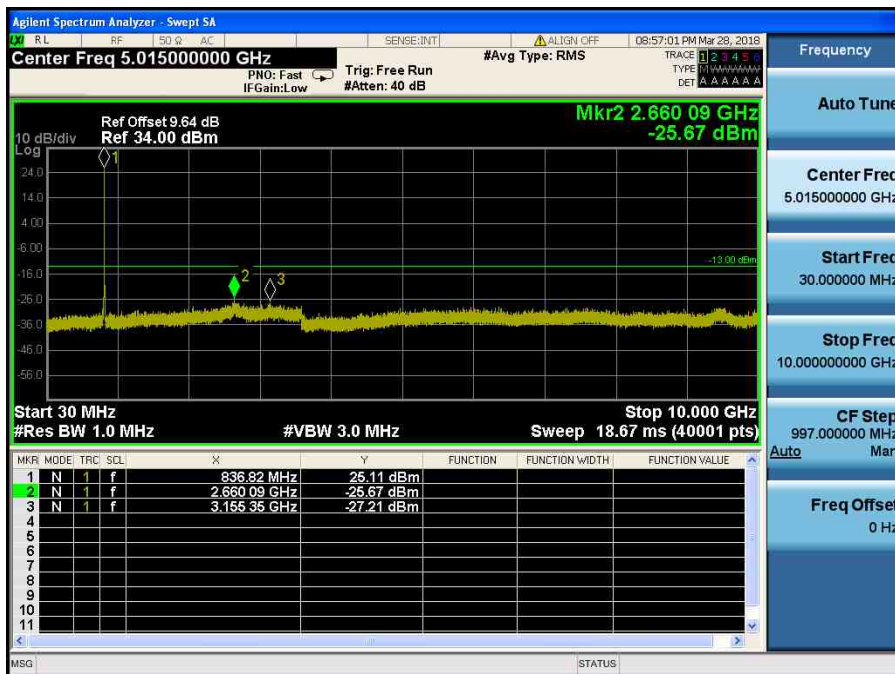

LTE Band 12 / 1.4MHz / 16QAM - RB Size/Offset (3/2) – Low Channel

LTE Band 12 / 1.4MHz / 16QAM - RB Size/Offset (1/5) – Mid Channel

LTE Band 12 / 1.4MHz / 16QAM - RB Size/Offset (1/0) – High Channel

8.4.3 LTE Band 13

LTE Band 13 / 10MHz / 16QAM - RB Size/Offset (25/12) – Low Channel

LTE Band 13 / 5MHz / QPSK - RB Size/Offset (1/0) – Low Channel

LTE Band 13 / 5MHz / 16QAM - RB Size/Offset (12/13) – High Channel

8.4.4 LTE Band 5

LTE Band 5 / 10MHz / 64QAM - RB Size/Offset (1/0) – Low Channel

LTE Band 5 / 10MHz / QPSK - RB Size/Offset (25/12) – Mid Channel

LTE Band 5 / 10MHz / QPSK - RB Size/Offset (25/25) – High Channel

LTE Band 5 / 5MHz / 64QAM - RB Size/Offset (12/0) – Low Channel