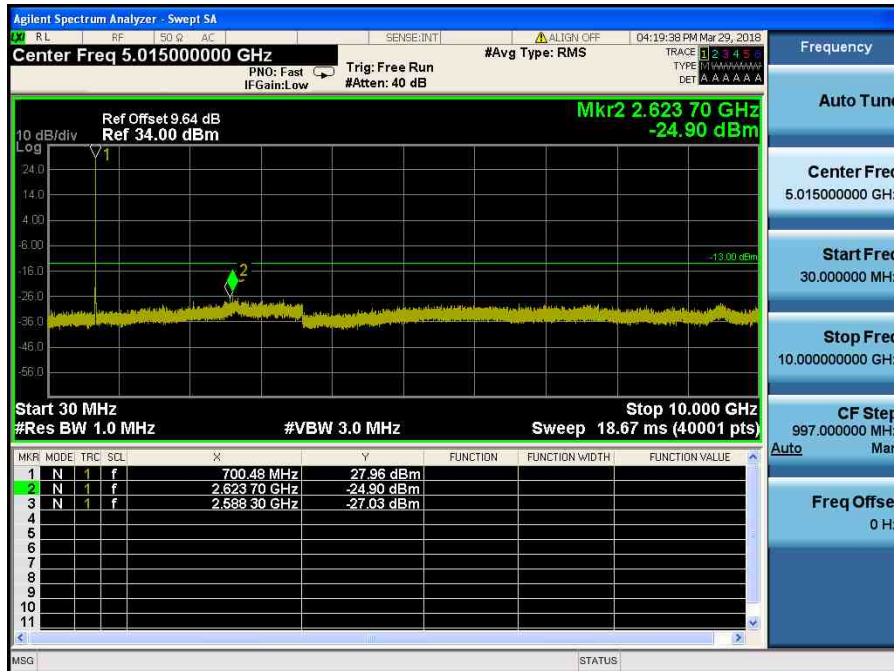

8.4 SPURIOUS AND HARMONICS EMISSIONS(Conducted)

8.4.1 LTE Band 12,17

LTE Band 12,17 / 10MHz / 16QAM - RB Size/Offset (25/0) – Low Channel

LTE Band 12,17 / 10MHz / QPSK - RB Size/Offset (1/49) – High Channel

LTE Band 12,17 / 5MHz / 16QAM - RB Size/Offset (1/12) – Low Channel

LTE Band 12,17 / 5MHz / 16QAM - RB Size/Offset (12/13) – Mid Channel

LTE Band 12,17 / 5MHz / QPSK - RB Size/Offset (1/24) – High Channel

8.4.2 LTE Band 12

LTE Band 12 / 3MHz / QPSK - RB Size/Offset (8/4) – Low Channel

LTE Band 12 / 3MHz / 16QAM - RB Size/Offset (8/7) – Mid Channel

LTE Band 12 / 3MHz / 64QAM - RB Size/Offset (15/0) – High Channel