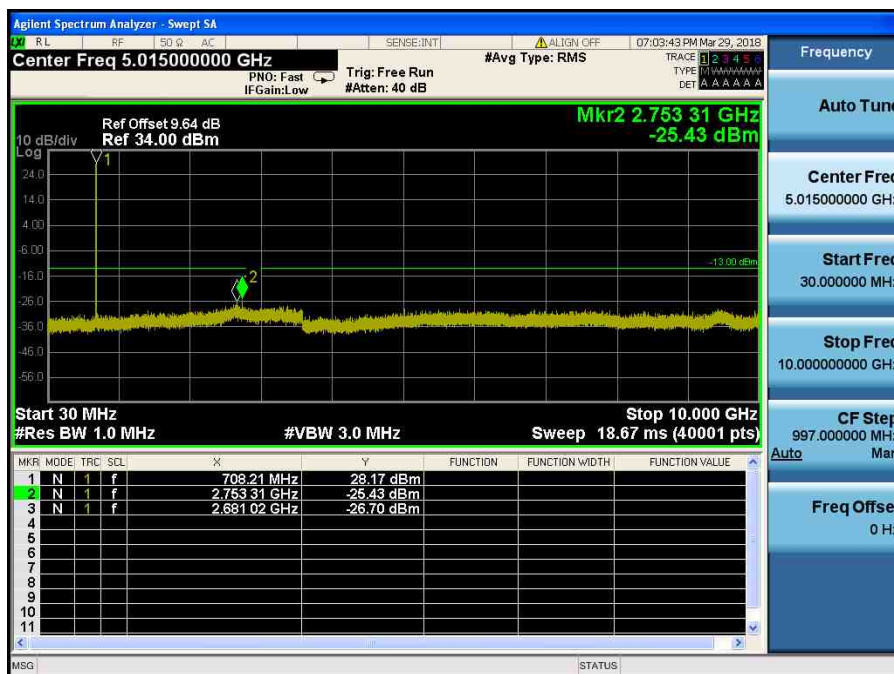

8.4 SPURIOUS AND HARMONICS EMISSIONS(Conducted)

8.4.1 LTE Band 12,17

LTE Band 12,17 / 10MHz / 16QAM - RB Size/Offset (25/0) – Low Channel

LTE Band 12,17 / 10MHz / QPSK - RB Size/Offset (1/49) – High Channel

LTE Band 12,17 / 5MHz / 16QAM - RB Size/Offset (1/12) – Low Channel

LTE Band 12,17 / 5MHz / 16QAM - RB Size/Offset (12/13) – Mid Channel

LTE Band 12,17 / 5MHz / QPSK - RB Size/Offset (1/24) – High Channel

8.4.2 LTE Band 12

LTE Band 12 / 3MHz / QPSK - RB Size/Offset (8/4) – Low Channel

LTE Band 12 / 3MHz / 16QAM - RB Size/Offset (8/7) – Mid Channel

LTE Band 12 / 3MHz / 64QAM - RB Size/Offset (15/0) – High Channel

LTE Band 12 / 1.4MHz / 16QAM - RB Size/Offset (3/2) – Low Channel

LTE Band 12 / 1.4MHz / 16QAM - RB Size/Offset (1/5) – Mid Channel

LTE Band 12 / 1.4MHz / 16QAM - RB Size/Offset (1/0) – High Channel

8.4.3 LTE Band 13