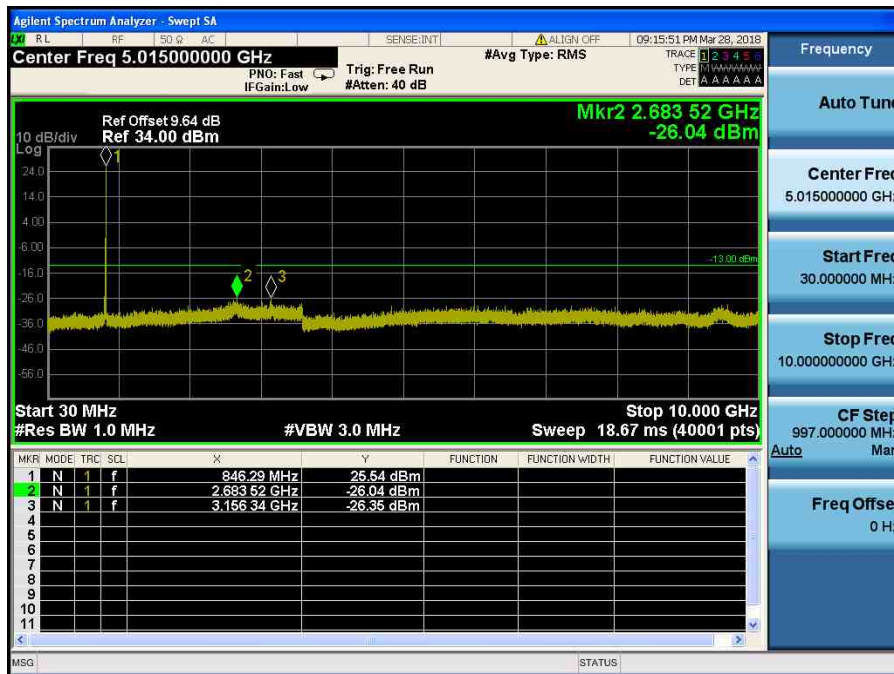

LTE Band 12 / 1.4MHz / 16QAM - RB Size/Offset (3/2) – Low Channel

LTE Band 12 / 1.4MHz / 16QAM - RB Size/Offset (1/5) – Mid Channel

LTE Band 12 / 1.4MHz / 16QAM - RB Size/Offset (1/0) – High Channel

8.4.3 LTE Band 13

LTE Band 13 / 10MHz / 16QAM - RB Size/Offset (25/12) – Low Channel

LTE Band 13 / 5MHz / QPSK - RB Size/Offset (1/0) – Low Channel

LTE Band 13 / 5MHz / 16QAM - RB Size/Offset (12/13) – High Channel

8.4.4 LTE Band 5

LTE Band 5 / 10MHz / 64QAM - RB Size/Offset (1/0) – Low Channel

LTE Band 5 / 10MHz / QPSK - RB Size/Offset (25/12) – Mid Channel

LTE Band 5 / 10MHz / QPSK - RB Size/Offset (25/25) – High Channel

LTE Band 5 / 5MHz / 64QAM - RB Size/Offset (12/0) – Low Channel