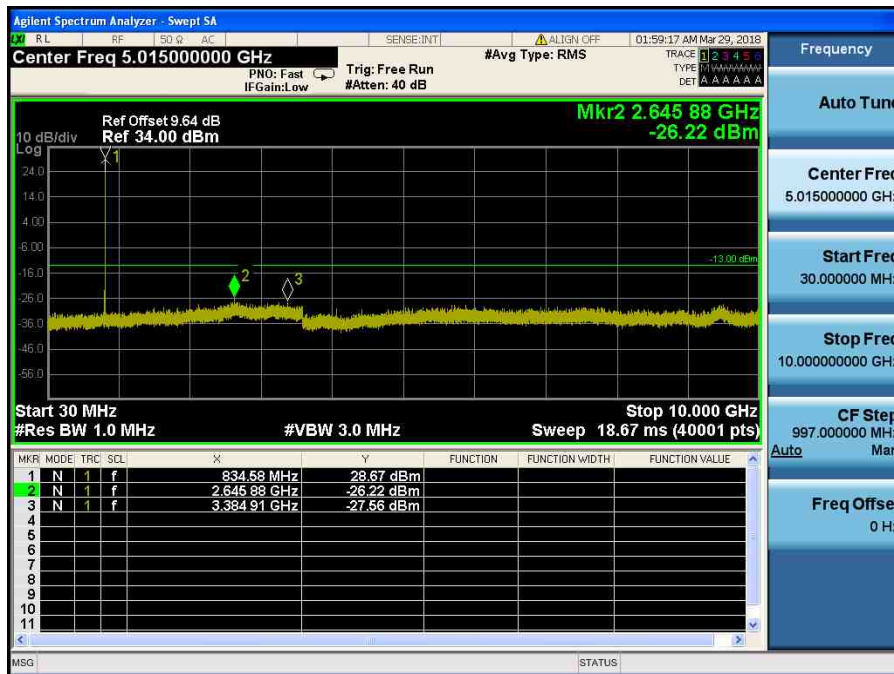

LTE Band 13 / 10MHz / 16QAM - RB Size/Offset (25/12) – Low Channel

LTE Band 13 / 5MHz / QPSK - RB Size/Offset (1/0) – Low Channel

LTE Band 13 / 5MHz / 16QAM - RB Size/Offset (12/13) – High Channel

8.4.4 LTE Band 5

LTE Band 5 / 10MHz / 64QAM - RB Size/Offset (1/0) – Low Channel

LTE Band 5 / 10MHz / QPSK - RB Size/Offset (25/12) – Mid Channel

LTE Band 5 / 10MHz / QPSK - RB Size/Offset (25/25) – High Channel

LTE Band 5 / 5MHz / 64QAM - RB Size/Offset (12/0) – Low Channel

LTE Band 5 / 5MHz / 64QAM - RB Size/Offset (1/0) – Mid Channel

LTE Band 5 / 5MHz / 64QAM - RB Size/Offset (25/0) – High Channel

LTE Band 5 / 3MHz / 64QAM - RB Size/Offset (1/0) – Low Channel

LTE Band 5 / 3MHz / 64QAM - RB Size/Offset (15/0) – Mid Channel

LTE Band 5 / 3MHz / 16QAM - RB Size/Offset (8/4) – High Channel

LTE Band 5 / 1.4MHz / 16QAM - RB Size/Offset (1/2) – Low Channel