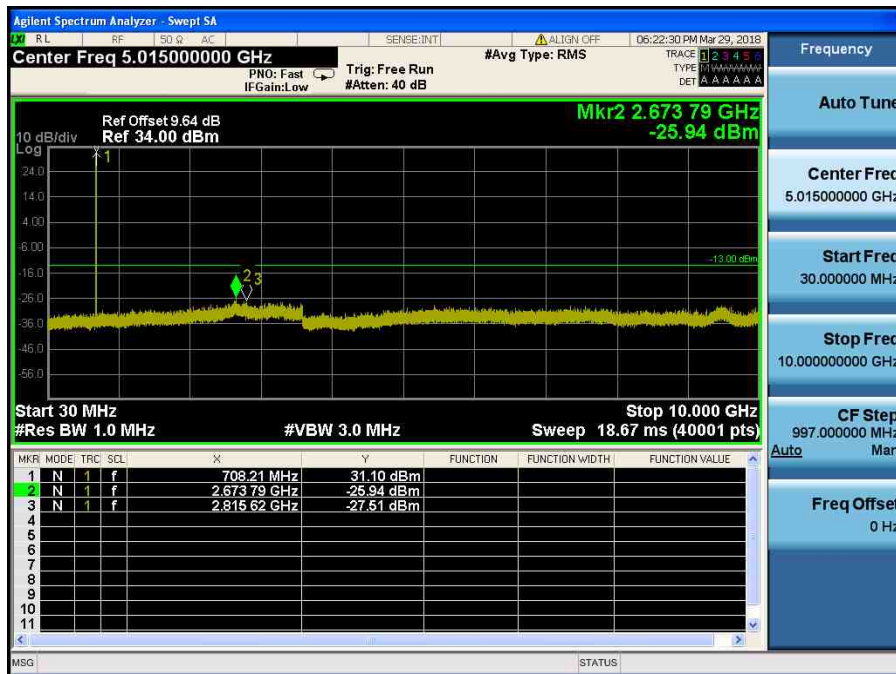

LTE Band 12,17 / 5MHz / 16QAM - RB Size/Offset (1/12) – Low Channel

LTE Band 12,17 / 5MHz / 16QAM - RB Size/Offset (12/13) – Mid Channel

LTE Band 12,17 / 5MHz / QPSK - RB Size/Offset (1/24) – High Channel

8.4.2 LTE Band 12

LTE Band 12 / 3MHz / QPSK - RB Size/Offset (8/4) – Low Channel

LTE Band 12 / 3MHz / 16QAM - RB Size/Offset (8/7) – Mid Channel

LTE Band 12 / 3MHz / 64QAM - RB Size/Offset (15/0) – High Channel

LTE Band 12 / 1.4MHz / 16QAM - RB Size/Offset (3/2) – Low Channel

LTE Band 12 / 1.4MHz / 16QAM - RB Size/Offset (1/5) – Mid Channel

LTE Band 12 / 1.4MHz / 16QAM - RB Size/Offset (1/0) – High Channel

8.4.3 LTE Band 13

LTE Band 13 / 10MHz / 16QAM - RB Size/Offset (25/12) – Low Channel

LTE Band 13 / 5MHz / QPSK - RB Size/Offset (1/0) – Low Channel

LTE Band 13 / 5MHz / 16QAM - RB Size/Offset (12/13) – High Channel

8.4.4 LTE Band 5