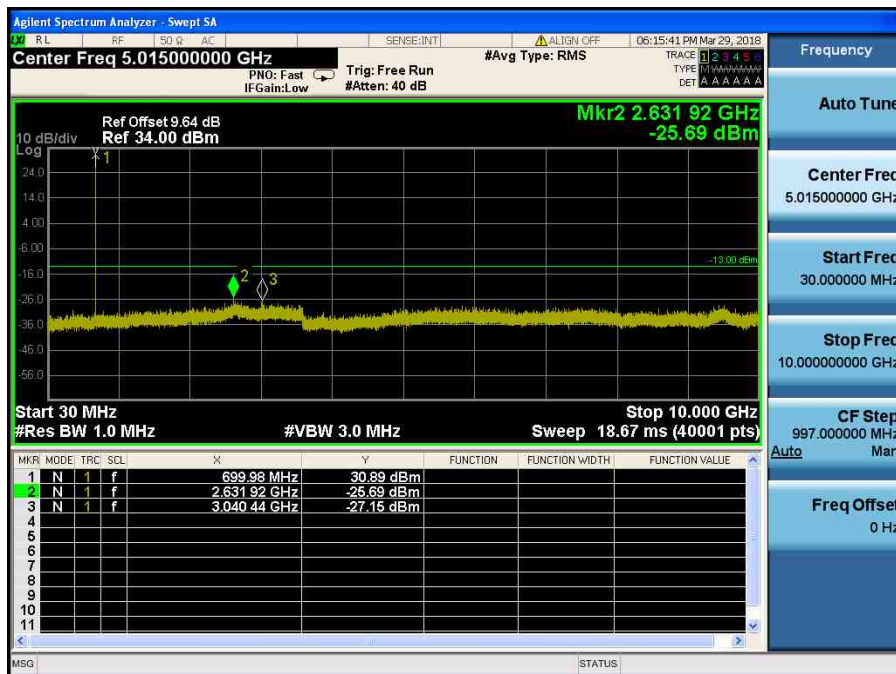

LTE Band 12,17 / 5MHz / 16QAM - RB Size/Offset (1/12) – Low Channel

LTE Band 12,17 / 5MHz / 16QAM - RB Size/Offset (12/13) – Mid Channel

LTE Band 12,17 / 5MHz / QPSK - RB Size/Offset (1/24) – High Channel

8.4.2 LTE Band 12

LTE Band 12 / 3MHz / QPSK - RB Size/Offset (8/4) – Low Channel

LTE Band 12 / 3MHz / 16QAM - RB Size/Offset (8/7) – Mid Channel

LTE Band 12 / 3MHz / 64QAM - RB Size/Offset (15/0) – High Channel

LTE Band 12 / 1.4MHz / 16QAM - RB Size/Offset (3/2) – Low Channel

LTE Band 12 / 1.4MHz / 16QAM - RB Size/Offset (1/5) – Mid Channel

LTE Band 12 / 1.4MHz / 16QAM - RB Size/Offset (1/0) – High Channel

8.4.3 LTE Band 13

LTE Band 13 / 10MHz / 16QAM - RB Size/Offset (25/12) – Low Channel

LTE Band 13 / 5MHz / QPSK - RB Size/Offset (1/0) – Low Channel

LTE Band 13 / 5MHz / 16QAM - RB Size/Offset (12/13) – High Channel

8.4.4 LTE Band 5