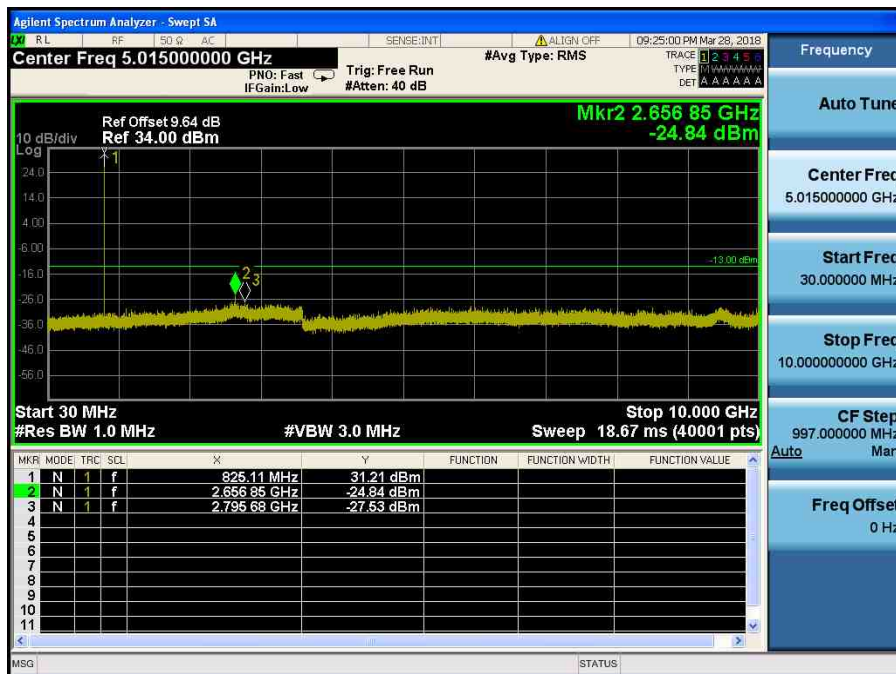

LTE Band 5 / 10MHz / 64QAM - RB Size/Offset (1/0) – Low Channel

LTE Band 5 / 10MHz / QPSK - RB Size/Offset (25/12) – Mid Channel

LTE Band 5 / 10MHz / QPSK - RB Size/Offset (25/25) – High Channel

LTE Band 5 / 5MHz / 64QAM - RB Size/Offset (12/0) – Low Channel

LTE Band 5 / 5MHz / 64QAM - RB Size/Offset (1/0) – Mid Channel

LTE Band 5 / 5MHz / 64QAM - RB Size/Offset (25/0) – High Channel

LTE Band 5 / 3MHz / 64QAM - RB Size/Offset (1/0) – Low Channel

LTE Band 5 / 3MHz / 64QAM - RB Size/Offset (15/0) – Mid Channel

LTE Band 5 / 3MHz / 16QAM - RB Size/Offset (8/4) – High Channel

LTE Band 5 / 1.4MHz / 16QAM - RB Size/Offset (1/2) – Low Channel