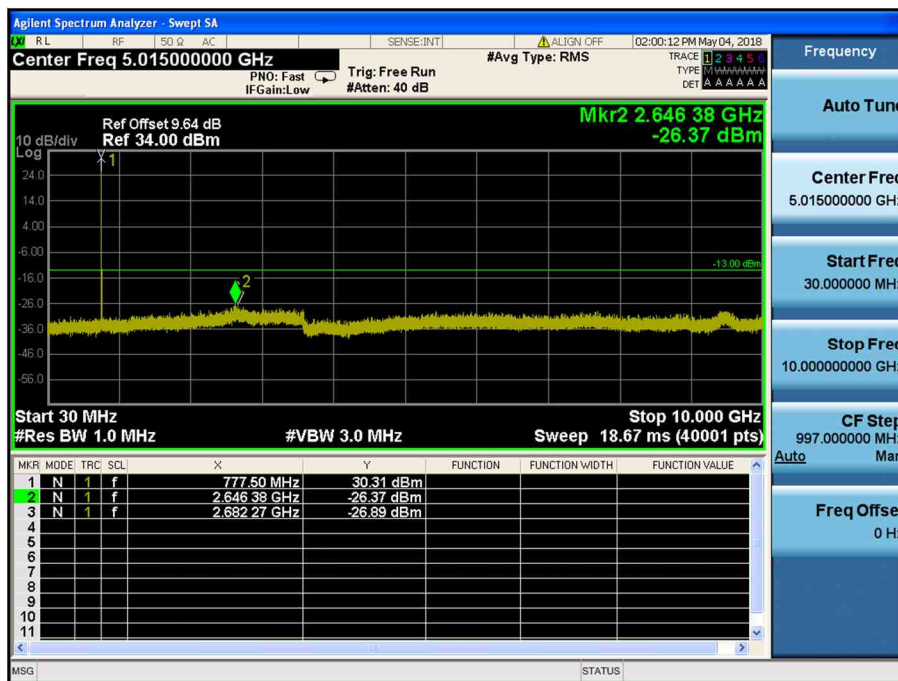

8.4.2 LTE Band 12

LTE Band 12 / 3MHz / QPSK - RB Size/Offset (8/4) – Low Channel

LTE Band 12 / 3MHz / 16QAM - RB Size/Offset (8/7) – Mid Channel

LTE Band 12 / 3MHz / 64QAM - RB Size/Offset (15/0) – High Channel

LTE Band 12 / 1.4MHz / 16QAM - RB Size/Offset (3/2) – Low Channel

LTE Band 12 / 1.4MHz / 16QAM - RB Size/Offset (1/5) – Mid Channel

LTE Band 12 / 1.4MHz / 16QAM - RB Size/Offset (1/0) – High Channel

8.4.3 LTE Band 13

LTE Band 13 / 10MHz / 16QAM - RB Size/Offset (25/12) – Low Channel

LTE Band 13 / 5MHz / QPSK - RB Size/Offset (1/0) – Low Channel

LTE Band 13 / 5MHz / 16QAM - RB Size/Offset (12/13) – High Channel

8.4.4 LTE Band 5