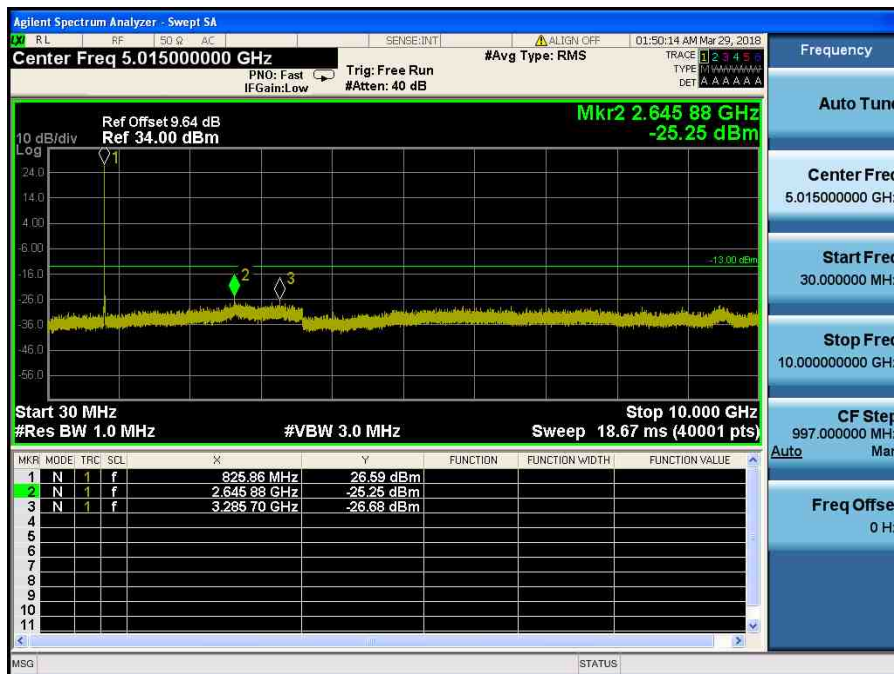

LTE Band 12 / 1.4MHz / 16QAM - RB Size/Offset (3/2) – Low Channel

LTE Band 12 / 1.4MHz / 16QAM - RB Size/Offset (1/5) – Mid Channel

LTE Band 12 / 1.4MHz / 16QAM - RB Size/Offset (1/0) – High Channel

8.4.3 LTE Band 13

LTE Band 13 / 10MHz / 16QAM - RB Size/Offset (25/12) – Low Channel

LTE Band 13 / 5MHz / QPSK - RB Size/Offset (1/0) – Low Channel

LTE Band 13 / 5MHz / 16QAM - RB Size/Offset (12/13) – High Channel

8.4.4 LTE Band 5

LTE Band 5 / 10MHz / 64QAM - RB Size/Offset (1/0) – Low Channel

LTE Band 5 / 10MHz / QPSK - RB Size/Offset (25/12) – Mid Channel

LTE Band 5 / 10MHz / QPSK - RB Size/Offset (25/25) – High Channel

LTE Band 5 / 5MHz / 64QAM - RB Size/Offset (12/0) – Low Channel