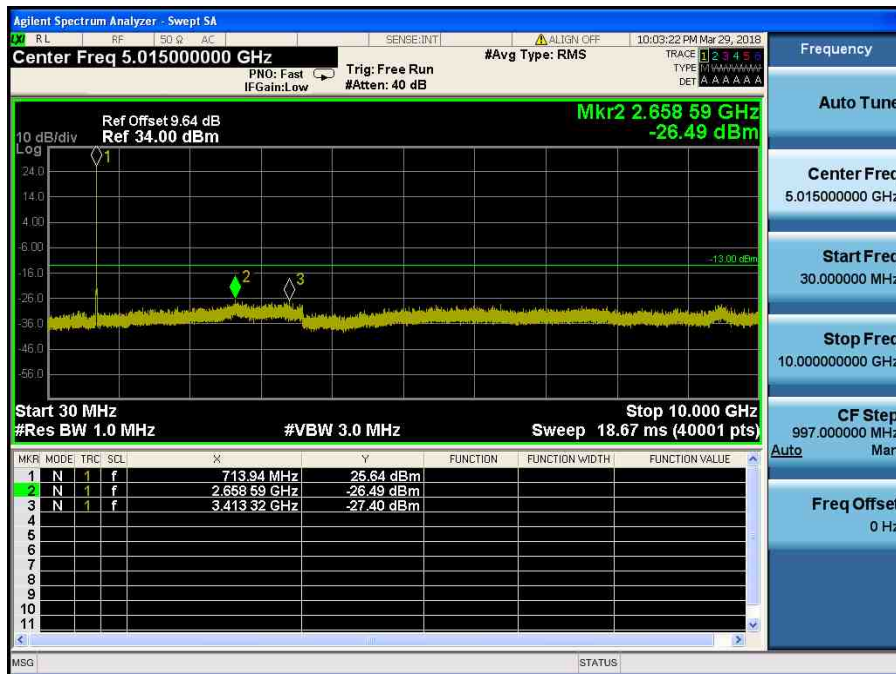

8.4 SPURIOUS AND HARMONICS EMISSIONS(Conducted)

8.4.1 LTE Band 12,17

LTE Band 12,17 / 10MHz / 16QAM - RB Size/Offset (25/0) – Low Channel

LTE Band 12,17 / 10MHz / QPSK - RB Size/Offset (1/49) – High Channel

LTE Band 12,17 / 5MHz / 16QAM - RB Size/Offset (1/12) – Low Channel

LTE Band 12,17 / 5MHz / 16QAM - RB Size/Offset (12/13) – Mid Channel

LTE Band 12,17 / 5MHz / QPSK - RB Size/Offset (1/24) – High Channel

8.4.2 LTE Band 12

LTE Band 12 / 3MHz / QPSK - RB Size/Offset (8/4) – Low Channel

LTE Band 12 / 3MHz / 16QAM - RB Size/Offset (8/7) – Mid Channel

LTE Band 12 / 3MHz / 64QAM - RB Size/Offset (15/0) – High Channel

LTE Band 12 / 1.4MHz / 16QAM - RB Size/Offset (3/2) – Low Channel

LTE Band 12 / 1.4MHz / 16QAM - RB Size/Offset (1/5) – Mid Channel

LTE Band 12 / 1.4MHz / 16QAM - RB Size/Offset (1/0) – High Channel

8.4.3 LTE Band 13