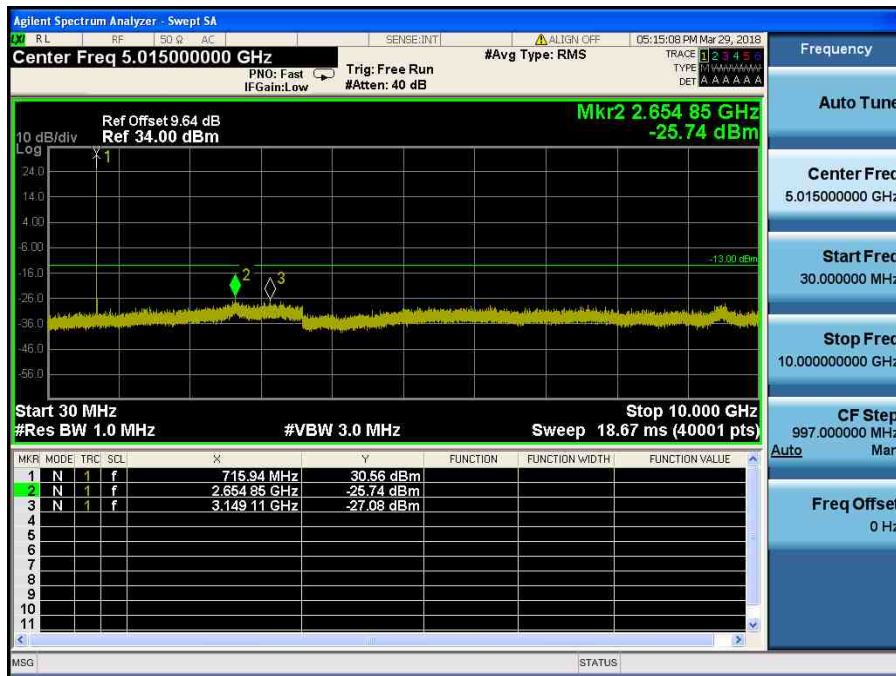

- Band Edge (Low CH)

LTE Band 7 / 5MHz / 16QAM - RB Size/Offset (25/0)

- Band Edge (MID CH)

LTE Band 7 / 5MHz / 64QAM - RB Size/Offset (25/0)

- Band Edge (High CH)

LTE Band 7 / 5MHz / 64QAM - RB Size/Offset (25/0)

8.4 SPURIOUS AND HARMONICS EMISSIONS(Conducted)

8.4.1 LTE Band 12,17

LTE Band 12,17 / 10MHz / 16QAM - RB Size/Offset (25/0) – Low Channel

LTE Band 12,17 / 10MHz / QPSK - RB Size/Offset (1/49) – High Channel

LTE Band 12,17 / 5MHz / 16QAM - RB Size/Offset (1/12) – Low Channel

LTE Band 12,17 / 5MHz / 16QAM - RB Size/Offset (12/13) – Mid Channel

LTE Band 12,17 / 5MHz / QPSK - RB Size/Offset (1/24) – High Channel