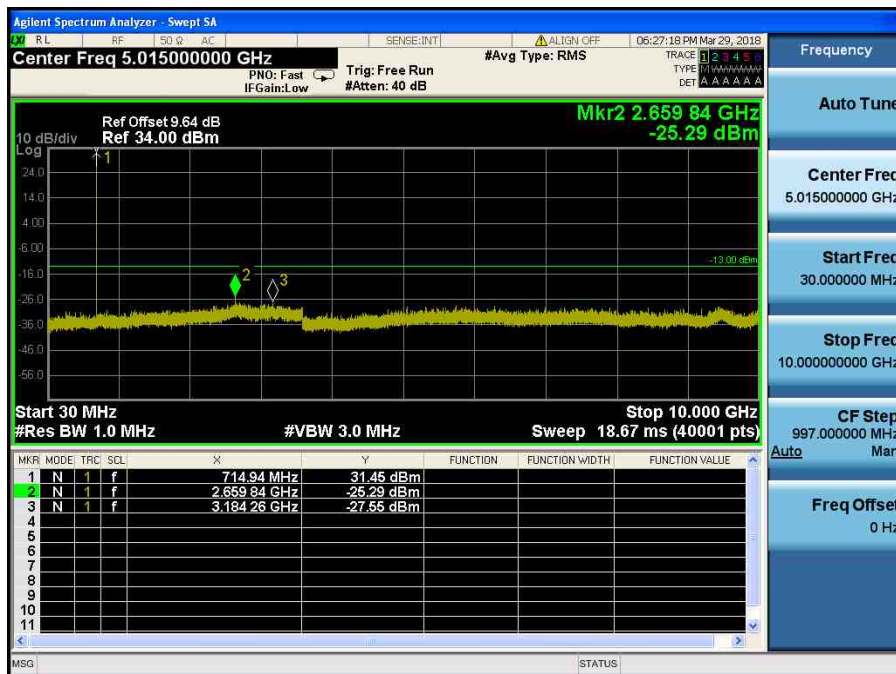

LTE Band 12,17 / 5MHz / 16QAM - RB Size/Offset (1/12) – Low Channel

LTE Band 12,17 / 5MHz / 16QAM - RB Size/Offset (12/13) – Mid Channel

LTE Band 12,17 / 5MHz / QPSK - RB Size/Offset (1/24) – High Channel

8.4.2 LTE Band 12

LTE Band 12 / 3MHz / QPSK - RB Size/Offset (8/4) – Low Channel

LTE Band 12 / 3MHz / 16QAM - RB Size/Offset (8/7) – Mid Channel

LTE Band 12 / 3MHz / 64QAM - RB Size/Offset (15/0) – High Channel

LTE Band 12 / 1.4MHz / 16QAM - RB Size/Offset (3/2) – Low Channel

LTE Band 12 / 1.4MHz / 16QAM - RB Size/Offset (1/5) – Mid Channel

LTE Band 12 / 1.4MHz / 16QAM - RB Size/Offset (1/0) – High Channel

8.4.3 LTE Band 13