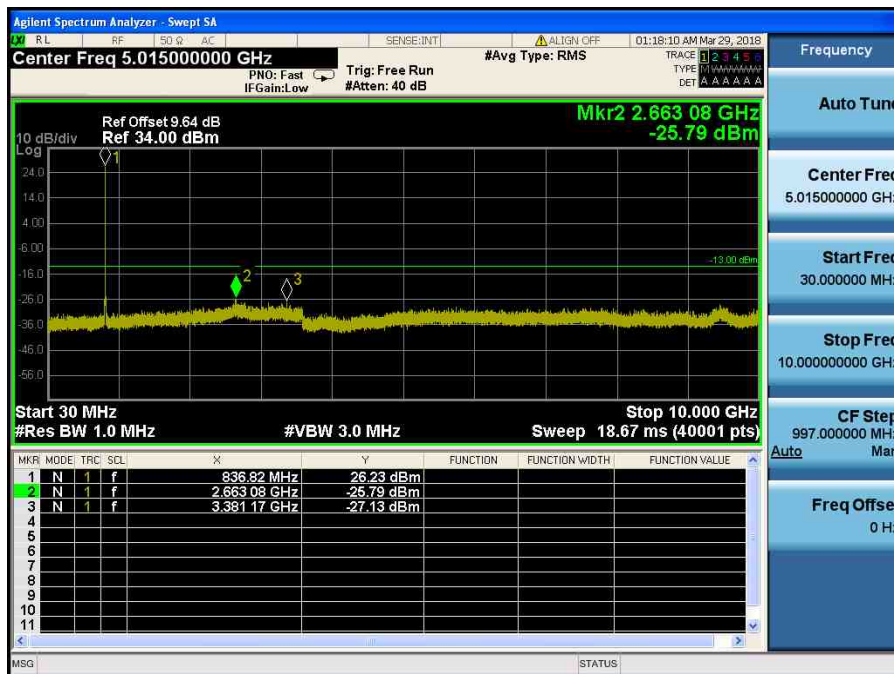

LTE Band 13 / 10MHz / 16QAM - RB Size/Offset (25/12) – Low Channel

LTE Band 13 / 5MHz / QPSK - RB Size/Offset (1/0) – Low Channel

LTE Band 13 / 5MHz / 16QAM - RB Size/Offset (12/13) – High Channel

8.4.4 LTE Band 5

LTE Band 5 / 10MHz / 64QAM - RB Size/Offset (1/0) – Low Channel

LTE Band 5 / 10MHz / QPSK - RB Size/Offset (25/12) – Mid Channel

LTE Band 5 / 10MHz / QPSK - RB Size/Offset (25/25) – High Channel

LTE Band 5 / 5MHz / 64QAM - RB Size/Offset (12/0) – Low Channel

LTE Band 5 / 5MHz / 64QAM - RB Size/Offset (1/0) – Mid Channel

LTE Band 5 / 5MHz / 64QAM - RB Size/Offset (25/0) – High Channel

LTE Band 5 / 3MHz / 64QAM - RB Size/Offset (1/0) – Low Channel

LTE Band 5 / 3MHz / 64QAM - RB Size/Offset (15/0) – Mid Channel

LTE Band 5 / 3MHz / 16QAM - RB Size/Offset (8/4) – High Channel

LTE Band 5 / 1.4MHz / 16QAM - RB Size/Offset (1/2) – Low Channel