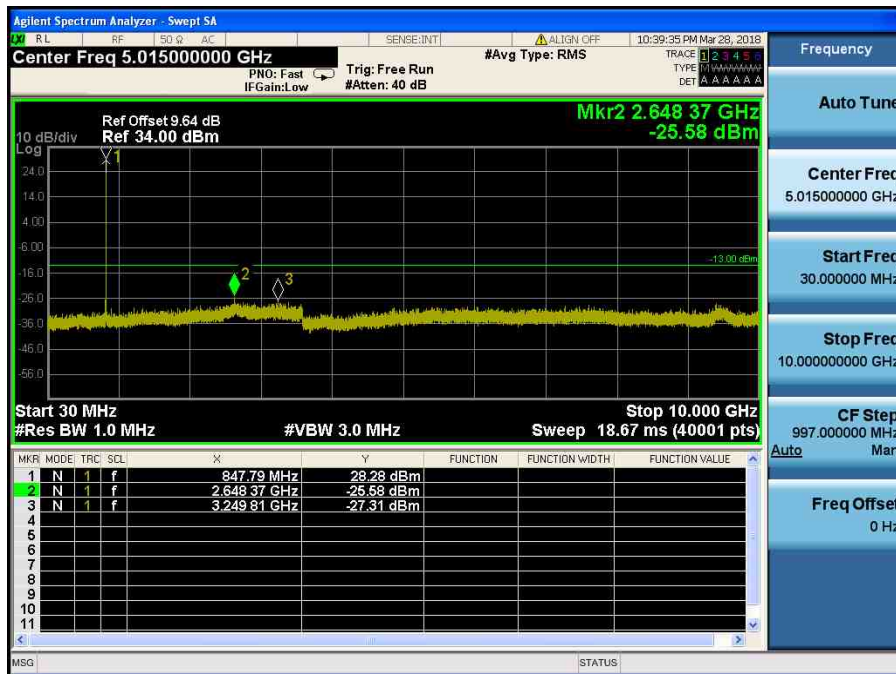

LTE Band 5 / 10MHz / 64QAM - RB Size/Offset (1/0) – Low Channel

LTE Band 5 / 10MHz / QPSK - RB Size/Offset (25/12) – Mid Channel

LTE Band 5 / 10MHz / QPSK - RB Size/Offset (25/25) – High Channel

LTE Band 5 / 5MHz / 64QAM - RB Size/Offset (12/0) – Low Channel

LTE Band 5 / 5MHz / 64QAM - RB Size/Offset (1/0) – Mid Channel

LTE Band 5 / 5MHz / 64QAM - RB Size/Offset (25/0) – High Channel

LTE Band 5 / 3MHz / 64QAM - RB Size/Offset (1/0) – Low Channel

LTE Band 5 / 3MHz / 64QAM - RB Size/Offset (15/0) – Mid Channel

LTE Band 5 / 3MHz / 16QAM - RB Size/Offset (8/4) – High Channel

LTE Band 5 / 1.4MHz / 16QAM - RB Size/Offset (1/2) – Low Channel