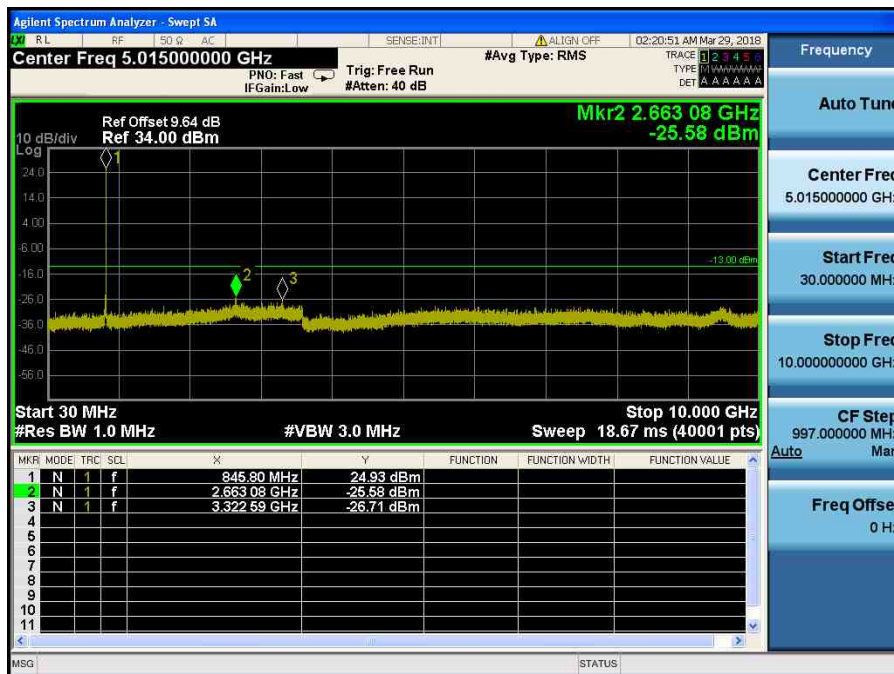

LTE Band 13 / 10MHz / 16QAM - RB Size/Offset (25/12) – Low Channel

LTE Band 13 / 5MHz / QPSK - RB Size/Offset (1/0) – Low Channel

LTE Band 13 / 5MHz / 16QAM - RB Size/Offset (12/13) – High Channel

8.4.4 LTE Band 5

LTE Band 5 / 10MHz / 64QAM - RB Size/Offset (1/0) – Low Channel

LTE Band 5 / 10MHz / QPSK - RB Size/Offset (25/12) – Mid Channel

LTE Band 5 / 10MHz / QPSK - RB Size/Offset (25/25) – High Channel

LTE Band 5 / 5MHz / 64QAM - RB Size/Offset (12/0) – Low Channel

LTE Band 5 / 5MHz / 64QAM - RB Size/Offset (1/0) – Mid Channel

LTE Band 5 / 5MHz / 64QAM - RB Size/Offset (25/0) – High Channel

LTE Band 5 / 3MHz / 64QAM - RB Size/Offset (1/0) – Low Channel

LTE Band 5 / 3MHz / 64QAM - RB Size/Offset (15/0) – Mid Channel

LTE Band 5 / 3MHz / 16QAM - RB Size/Offset (8/4) – High Channel

LTE Band 5 / 1.4MHz / 16QAM - RB Size/Offset (1/2) – Low Channel