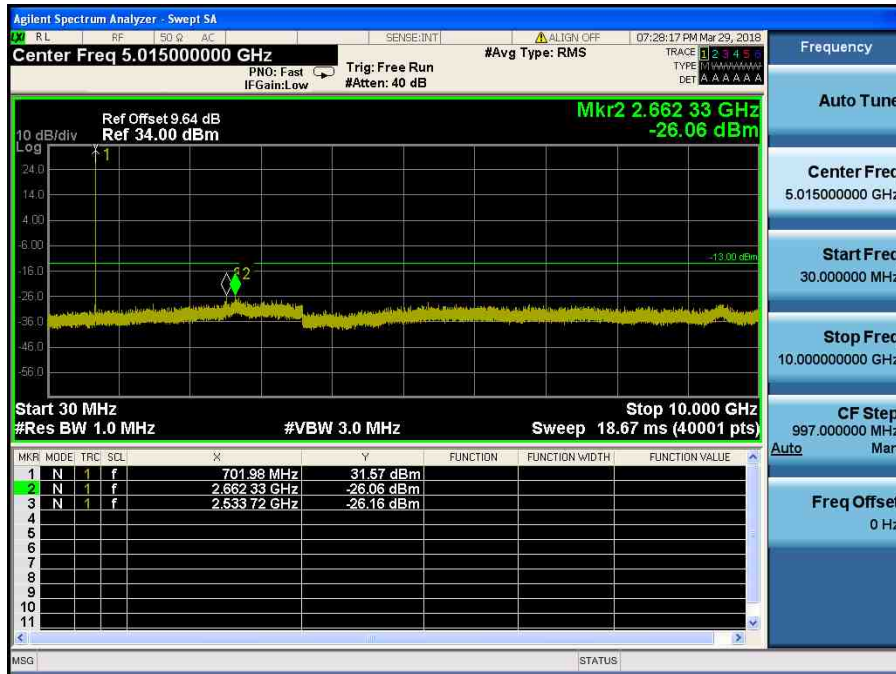

- Band Edge (Low CH)

LTE Band 7 / 5MHz / 16QAM - RB Size/Offset (25/0)

- Band Edge (MID CH)

LTE Band 7 / 5MHz / 64QAM - RB Size/Offset (25/0)

- Band Edge (High CH)

LTE Band 7 / 5MHz / 64QAM - RB Size/Offset (25/0)

8.4 SPURIOUS AND HARMONICS EMISSIONS(Conducted)

8.4.1 LTE Band 12,17

LTE Band 12,17 / 10MHz / 16QAM - RB Size/Offset (25/0) – Low Channel

LTE Band 12,17 / 10MHz / QPSK - RB Size/Offset (1/49) – High Channel

LTE Band 12,17 / 5MHz / 16QAM - RB Size/Offset (1/12) – Low Channel

LTE Band 12,17 / 5MHz / 16QAM - RB Size/Offset (12/13) – Mid Channel

LTE Band 12,17 / 5MHz / QPSK - RB Size/Offset (1/24) – High Channel