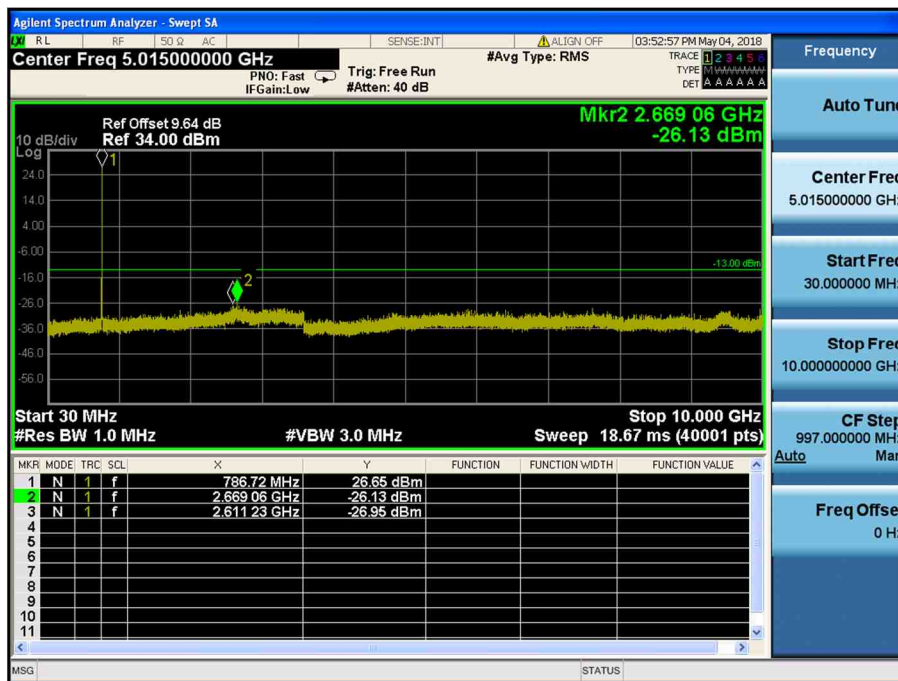

8.4.2 LTE Band 12

LTE Band 12 / 3MHz / QPSK - RB Size/Offset (8/4) – Low Channel

LTE Band 12 / 3MHz / 16QAM - RB Size/Offset (8/7) – Mid Channel

LTE Band 12 / 3MHz / 64QAM - RB Size/Offset (15/0) – High Channel

LTE Band 12 / 1.4MHz / 16QAM - RB Size/Offset (3/2) – Low Channel

LTE Band 12 / 1.4MHz / 16QAM - RB Size/Offset (1/5) – Mid Channel

LTE Band 12 / 1.4MHz / 16QAM - RB Size/Offset (1/0) – High Channel

8.4.3 LTE Band 13

LTE Band 13 / 10MHz / 16QAM - RB Size/Offset (25/12) – Low Channel

LTE Band 13 / 5MHz / QPSK - RB Size/Offset (1/0) – Low Channel

LTE Band 13 / 5MHz / 16QAM - RB Size/Offset (12/13) – High Channel

8.4.4 LTE Band 5