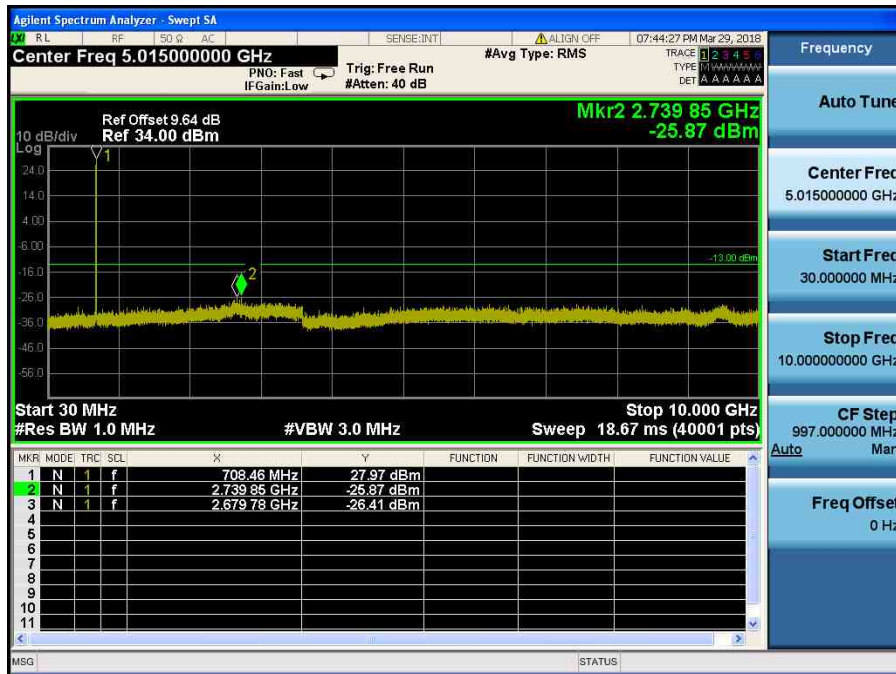

- Band Edge (Low CH)

LTE Band 7 / 5MHz / 16QAM - RB Size/Offset (25/0)

- Band Edge (MID CH)

LTE Band 7 / 5MHz / 64QAM - RB Size/Offset (25/0)

- Band Edge (High CH)

LTE Band 7 / 5MHz / 64QAM - RB Size/Offset (25/0)

8.4 SPURIOUS AND HARMONICS EMISSIONS(Conducted)

8.4.1 LTE Band 12,17

LTE Band 12,17 / 10MHz / 16QAM - RB Size/Offset (25/0) – Low Channel

LTE Band 12,17 / 10MHz / QPSK - RB Size/Offset (1/49) – High Channel

LTE Band 12,17 / 5MHz / 16QAM - RB Size/Offset (1/12) – Low Channel

LTE Band 12,17 / 5MHz / 16QAM - RB Size/Offset (12/13) – Mid Channel

LTE Band 12,17 / 5MHz / QPSK - RB Size/Offset (1/24) – High Channel