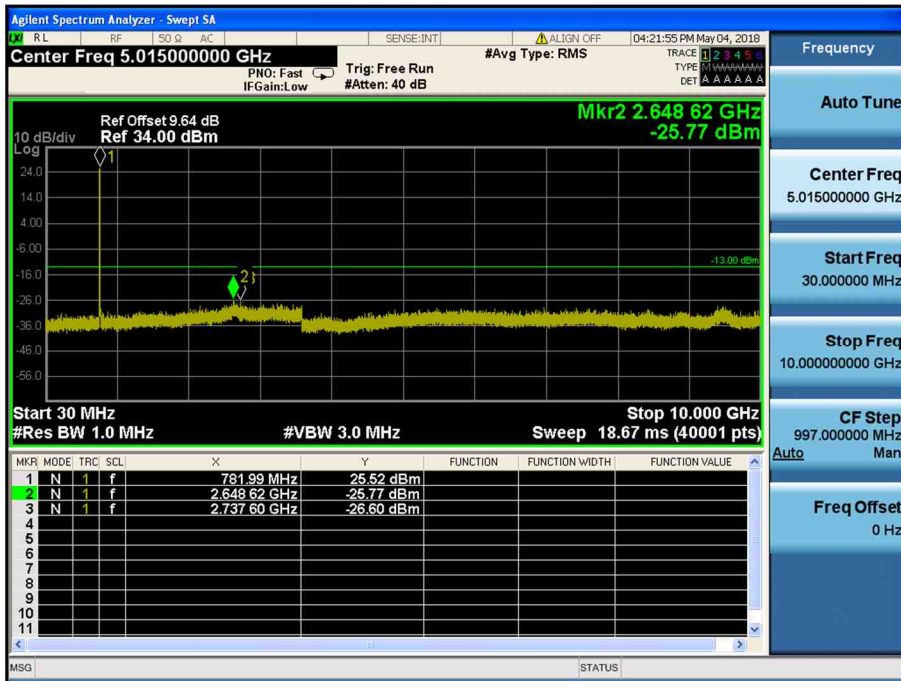

8.4.2 LTE Band 12

LTE Band 12 / 3MHz / QPSK - RB Size/Offset (8/4) – Low Channel

LTE Band 12 / 3MHz / 16QAM - RB Size/Offset (8/7) – Mid Channel

LTE Band 12 / 3MHz / 64QAM - RB Size/Offset (15/0) – High Channel

LTE Band 12 / 1.4MHz / 16QAM - RB Size/Offset (3/2) – Low Channel

LTE Band 12 / 1.4MHz / 16QAM - RB Size/Offset (1/5) – Mid Channel

LTE Band 12 / 1.4MHz / 16QAM - RB Size/Offset (1/0) – High Channel

8.4.3 LTE Band 13

LTE Band 13 / 10MHz / 16QAM - RB Size/Offset (25/12) – Low Channel

LTE Band 13 / 5MHz / QPSK - RB Size/Offset (1/0) – Low Channel

LTE Band 13 / 5MHz / 16QAM - RB Size/Offset (12/13) – High Channel

8.4.4 LTE Band 5