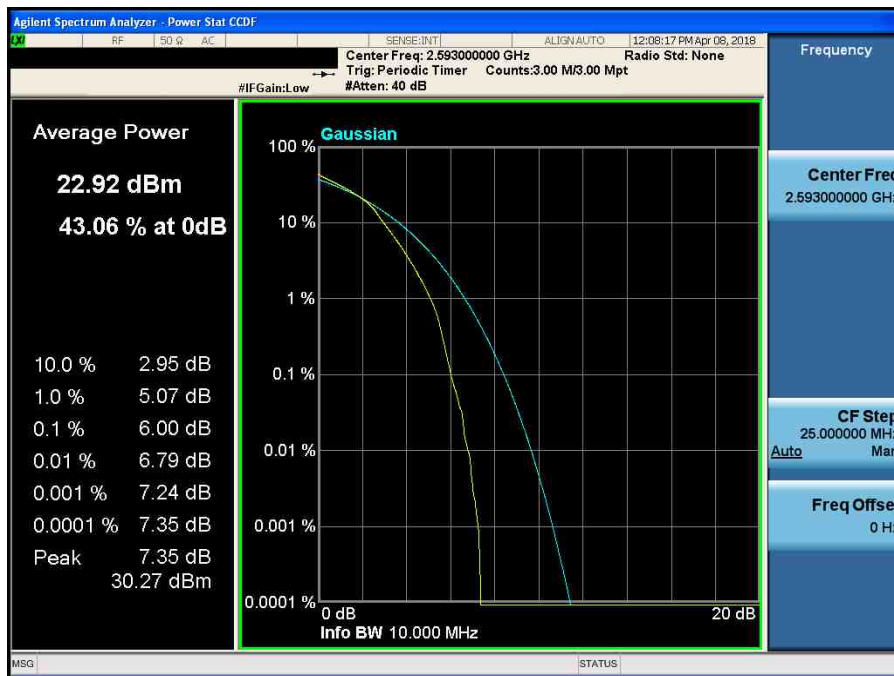

LTE Band 41 / 5 MHz / 16QAM - RB Size 25