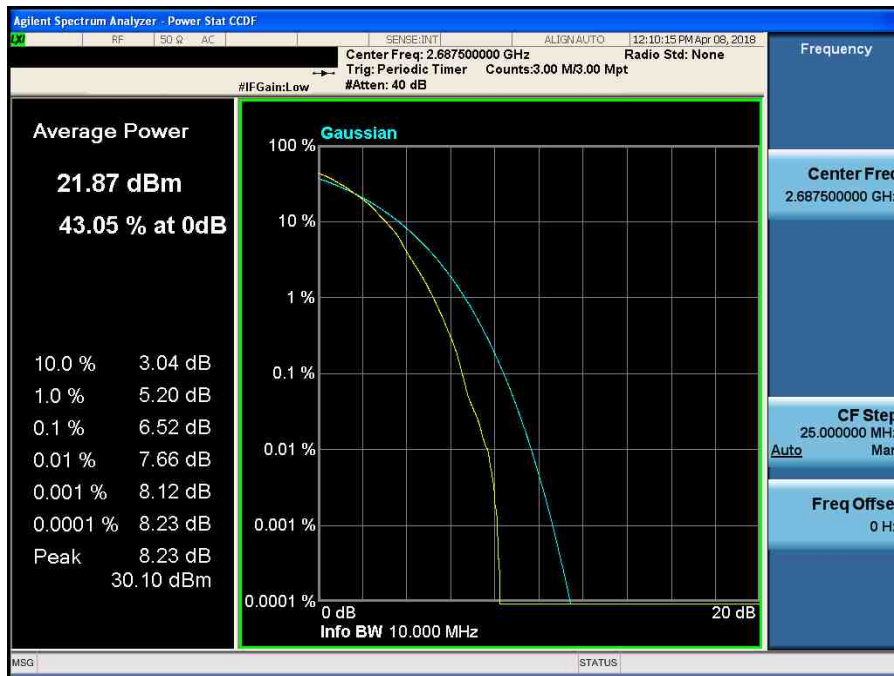

LTE Band 41 / 5 MHz / 64QAM - RB Size 25