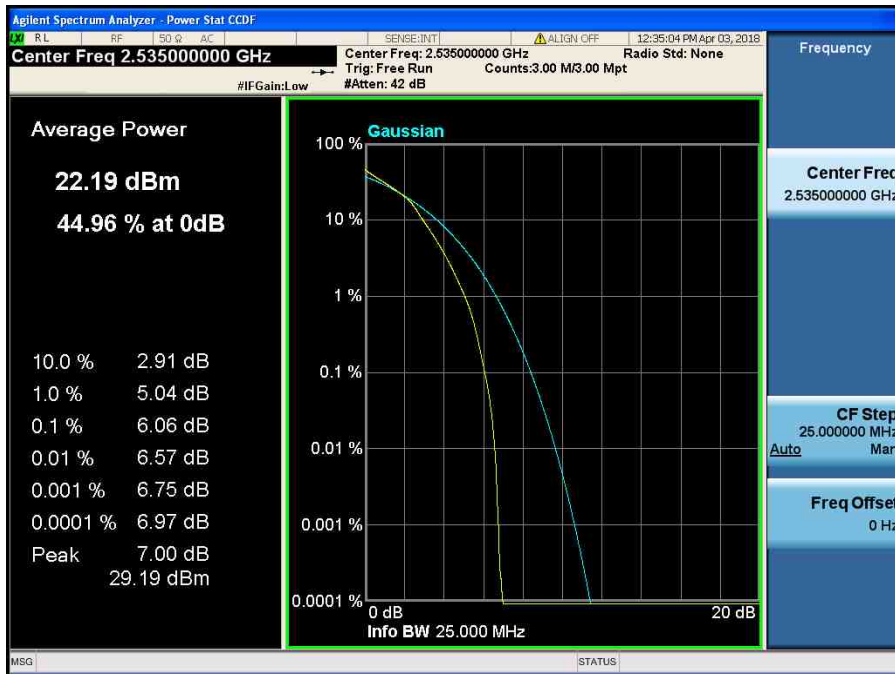

LTE Band 41 / 5 MHz / QPSK - RB Size 25

LTE Band 41 / 5 MHz / 16QAM - RB Size 25

LTE Band 41 / 5 MHz / 64QAM - RB Size 25

8.2.8 LTE Band 7

LTE Band 7 / 20 MHz / QPSK - RB Size 100

LTE Band 7 / 20 MHz / 16QAM - RB Size 100

LTE Band 7 / 20 MHz / 64QAM - RB Size 100

LTE Band 7 / 15 MHz / QPSK - RB Size 75

LTE Band 7 / 15 MHz / 16QAM - RB Size 75

LTE Band 7 / 15 MHz / 64QAM - RB Size 75

LTE Band 7 / 10 MHz / QPSK - RB Size 50

LTE Band 7 / 10 MHz / 16QAM - RB Size 50