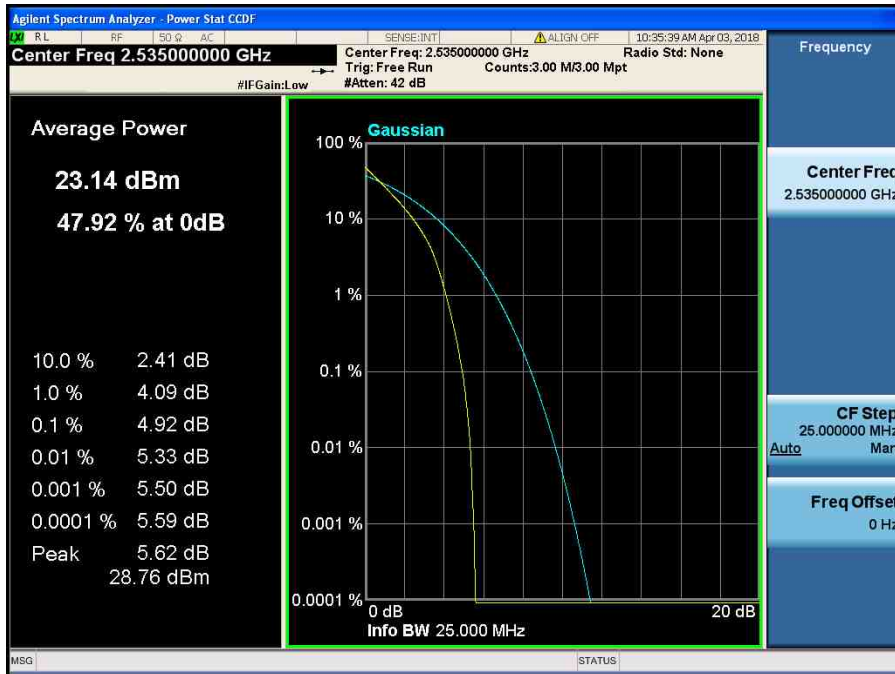

LTE Band 41 / 5 MHz / QPSK - RB Size 25

LTE Band 41 / 5 MHz / 16QAM - RB Size 25

LTE Band 41 / 5 MHz / 64QAM - RB Size 25

8.2.8 LTE Band 7

LTE Band 7 / 20 MHz / QPSK - RB Size 100

LTE Band 7 / 20 MHz / 16QAM - RB Size 100

LTE Band 7 / 20 MHz / 64QAM - RB Size 100

LTE Band 7 / 15 MHz / QPSK - RB Size 75

LTE Band 7 / 15 MHz / 16QAM - RB Size 75

LTE Band 7 / 15 MHz / 64QAM - RB Size 75

LTE Band 7 / 10 MHz / QPSK - RB Size 50

LTE Band 7 / 10 MHz / 16QAM - RB Size 50