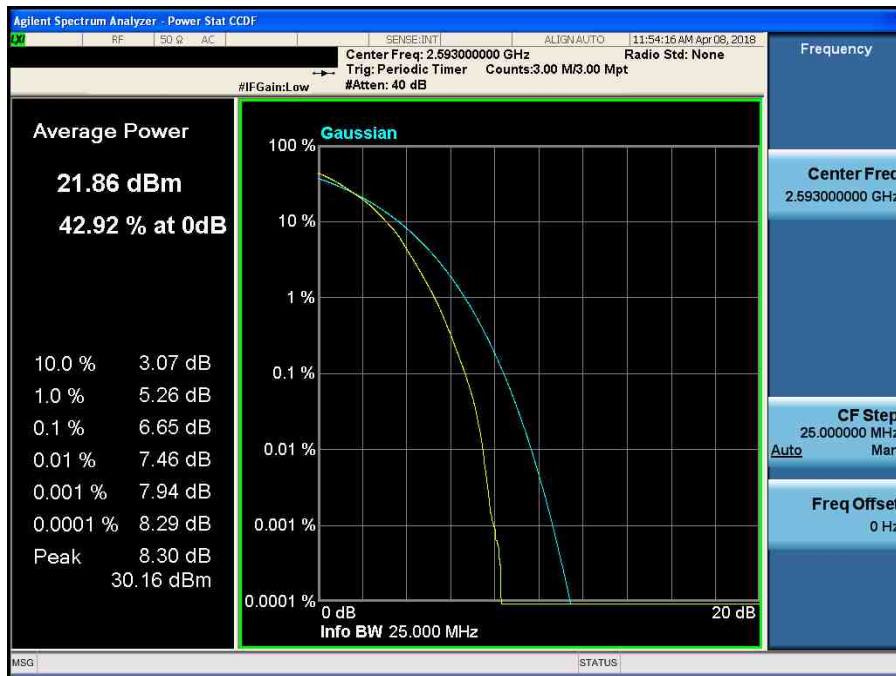

LTE Band 2 / 1.4 MHz / 64QAM - RB Size 6

8.2.7 LTE Band 41

LTE Band 41 / 20 MHz / QPSK - RB Size 100

LTE Band 41 / 20 MHz / 16QAM - RB Size 100

LTE Band 41 / 20 MHz / 64QAM - RB Size 100

LTE Band 41 / 15 MHz / QPSK - RB Size 75

LTE Band 41 / 15 MHz / 16QAM - RB Size 75

LTE Band 41 / 15 MHz / 64QAM - RB Size 75

LTE Band 41 / 10 MHz / QPSK - RB Size 50

LTE Band 41 / 10 MHz / 16QAM - RB Size 50

LTE Band 41 / 10 MHz / 64QAM - RB Size 50