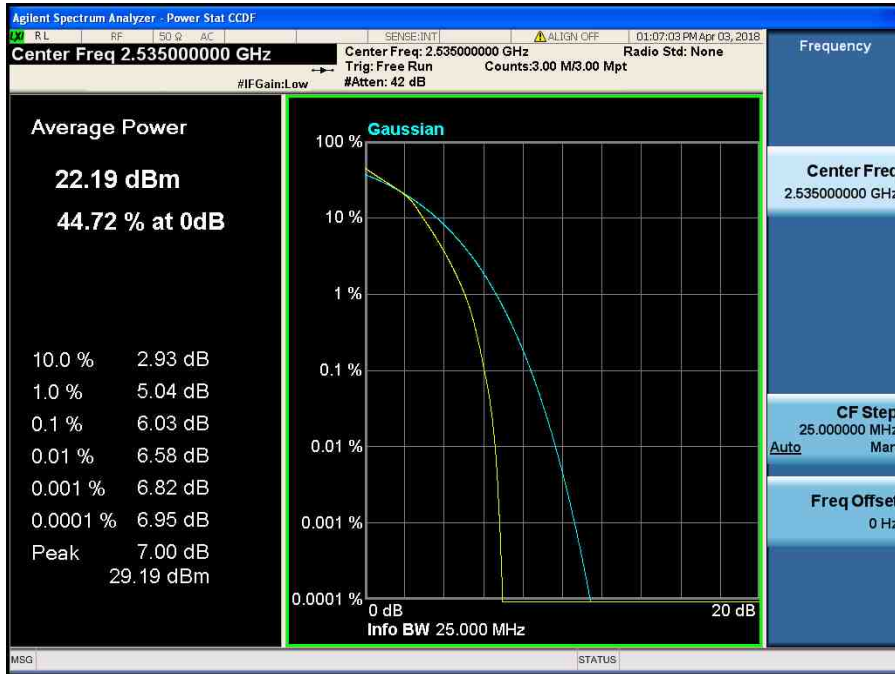

LTE Band 41 / 5 MHz / QPSK - RB Size 25

LTE Band 41 / 5 MHz / 16QAM - RB Size 25

LTE Band 41 / 5 MHz / 64QAM - RB Size 25

8.2.8 LTE Band 7

LTE Band 7 / 20 MHz / QPSK - RB Size 100

LTE Band 7 / 20 MHz / 16QAM - RB Size 100

LTE Band 7 / 20 MHz / 64QAM - RB Size 100

LTE Band 7 / 15 MHz / QPSK - RB Size 75

LTE Band 7 / 15 MHz / 16QAM - RB Size 75

LTE Band 7 / 15 MHz / 64QAM - RB Size 75

LTE Band 7 / 10 MHz / QPSK - RB Size 50

LTE Band 7 / 10 MHz / 16QAM - RB Size 50