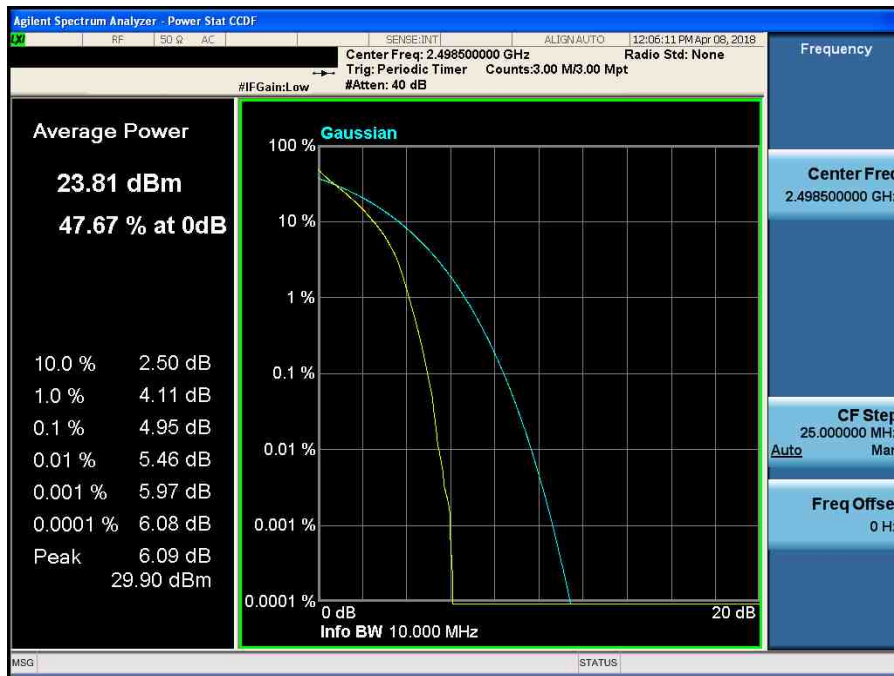

LTE Band 41 / 15 MHz / 16QAM - RB Size 75

LTE Band 41 / 15 MHz / 64QAM - RB Size 75

LTE Band 41 / 10 MHz / QPSK - RB Size 50

LTE Band 41 / 10 MHz / 16QAM - RB Size 50

LTE Band 41 / 10 MHz / 64QAM - RB Size 50