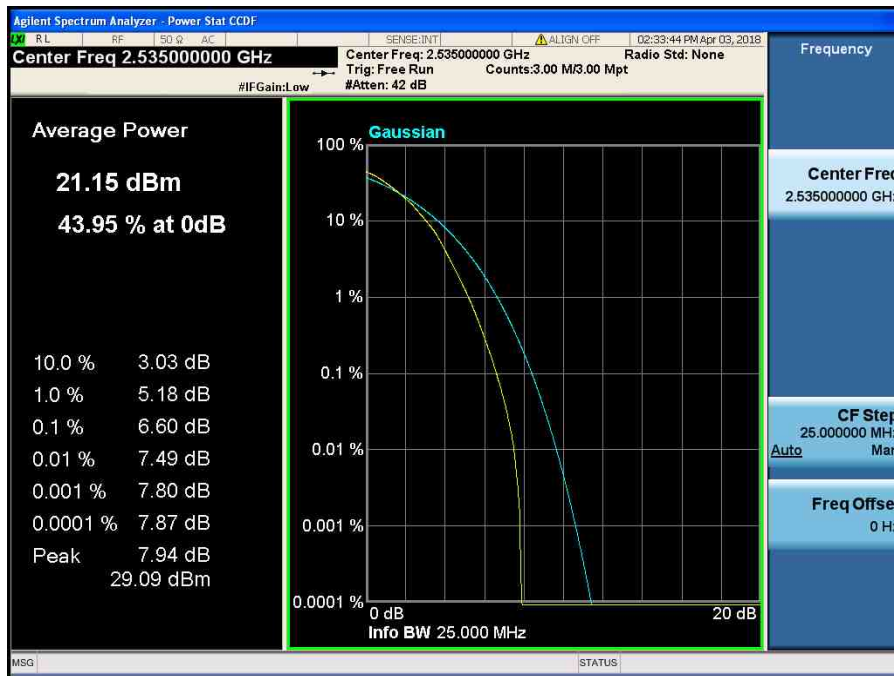

LTE Band 41 / 5 MHz / QPSK - RB Size 25

LTE Band 41 / 5 MHz / 16QAM - RB Size 25

LTE Band 41 / 5 MHz / 64QAM - RB Size 25

8.2.8 LTE Band 7

LTE Band 7 / 20 MHz / QPSK - RB Size 100

LTE Band 7 / 20 MHz / 16QAM - RB Size 100

LTE Band 7 / 20 MHz / 64QAM - RB Size 100

LTE Band 7 / 15 MHz / QPSK - RB Size 75

LTE Band 7 / 15 MHz / 16QAM - RB Size 75

LTE Band 7 / 15 MHz / 64QAM - RB Size 75

LTE Band 7 / 10 MHz / QPSK - RB Size 50

LTE Band 7 / 10 MHz / 16QAM - RB Size 50