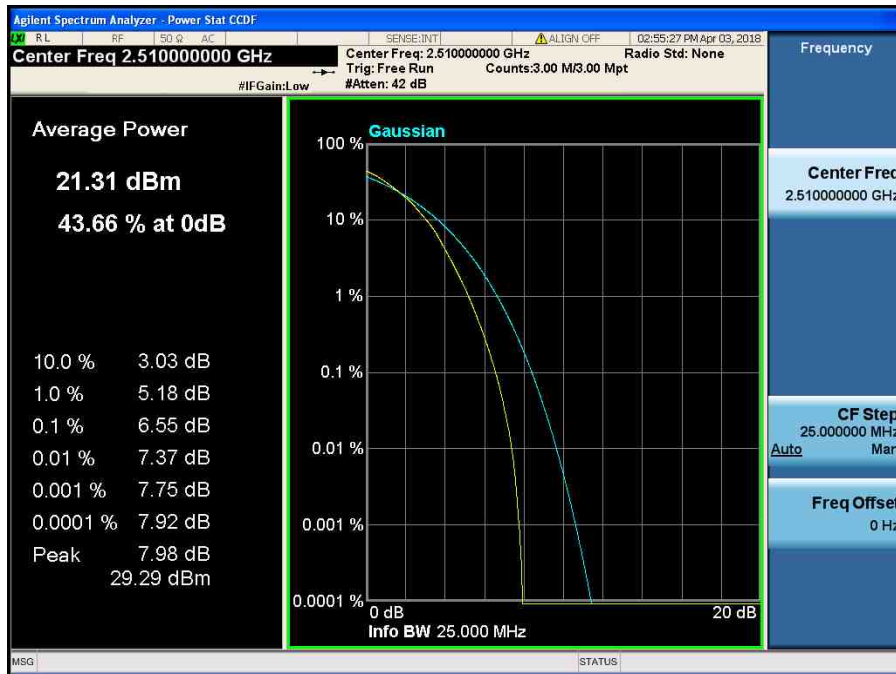

LTE Band 41 / 5 MHz / QPSK - RB Size 25

LTE Band 41 / 5 MHz / 16QAM - RB Size 25

LTE Band 41 / 5 MHz / 64QAM - RB Size 25

8.2.8 LTE Band 7

LTE Band 7 / 20 MHz / QPSK - RB Size 100

LTE Band 7 / 20 MHz / 16QAM - RB Size 100

LTE Band 7 / 20 MHz / 64QAM - RB Size 100

LTE Band 7 / 15 MHz / QPSK - RB Size 75

LTE Band 7 / 15 MHz / 16QAM - RB Size 75

LTE Band 7 / 15 MHz / 64QAM - RB Size 75

LTE Band 7 / 10 MHz / QPSK - RB Size 50

LTE Band 7 / 10 MHz / 16QAM - RB Size 50