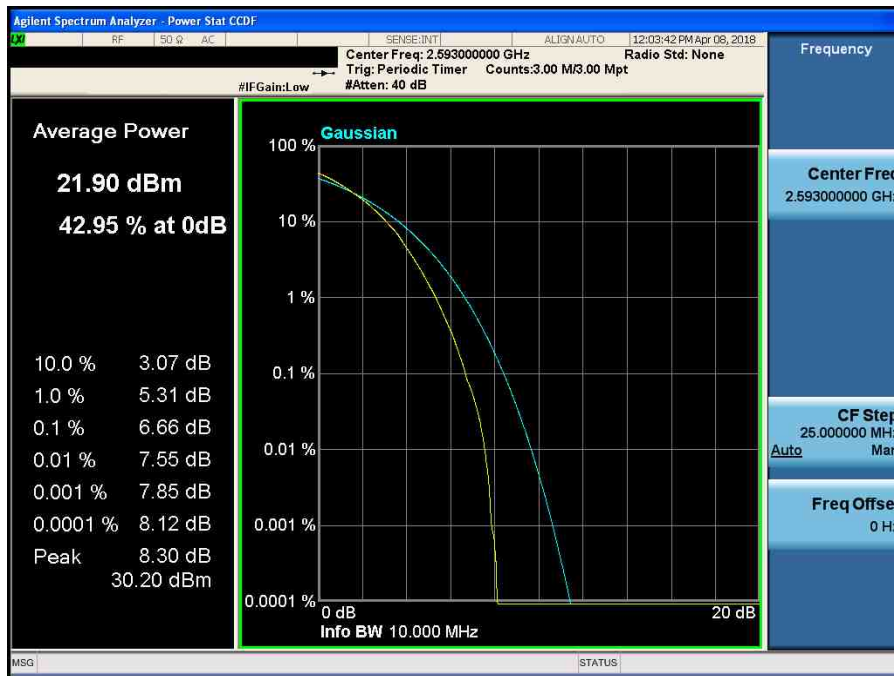

LTE Band 41 / 15 MHz / 16QAM - RB Size 75

LTE Band 41 / 15 MHz / 64QAM - RB Size 75

LTE Band 41 / 10 MHz / QPSK - RB Size 50

LTE Band 41 / 10 MHz / 16QAM - RB Size 50

LTE Band 41 / 10 MHz / 64QAM - RB Size 50