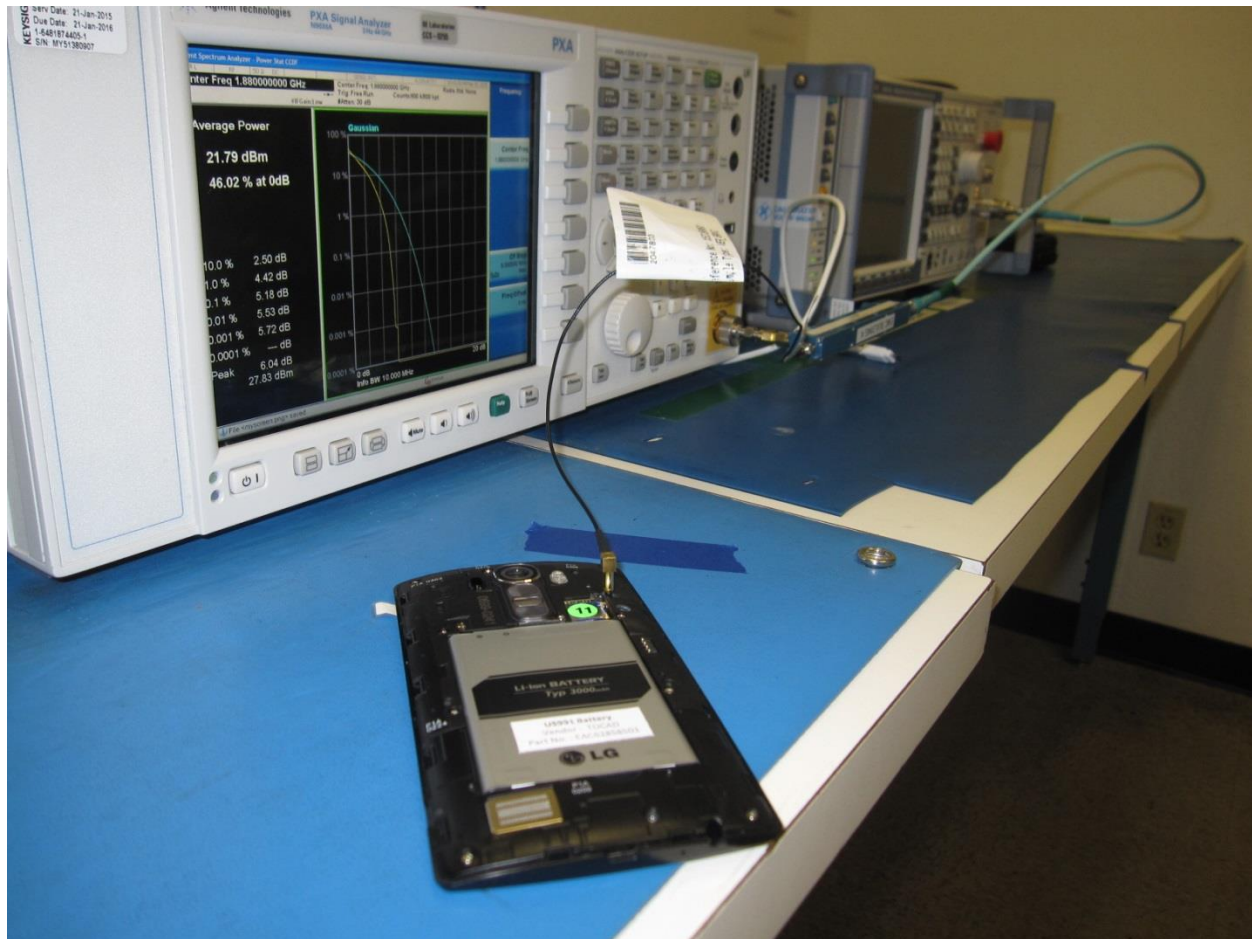

13. SETUP PHOTOS

ANTENNA PORT CONDUCTED RF MEASUREMENT SETUP

RADIATED RF MEASUREMENT SETUP FOR PORTABLE CONFIGURATION

RADIATED RF MEASUREMENT SETUP FOR PORTABLE CONFIGURATION

ENVIRONMENTAL CHAMBER PHOTO

END OF REPORT