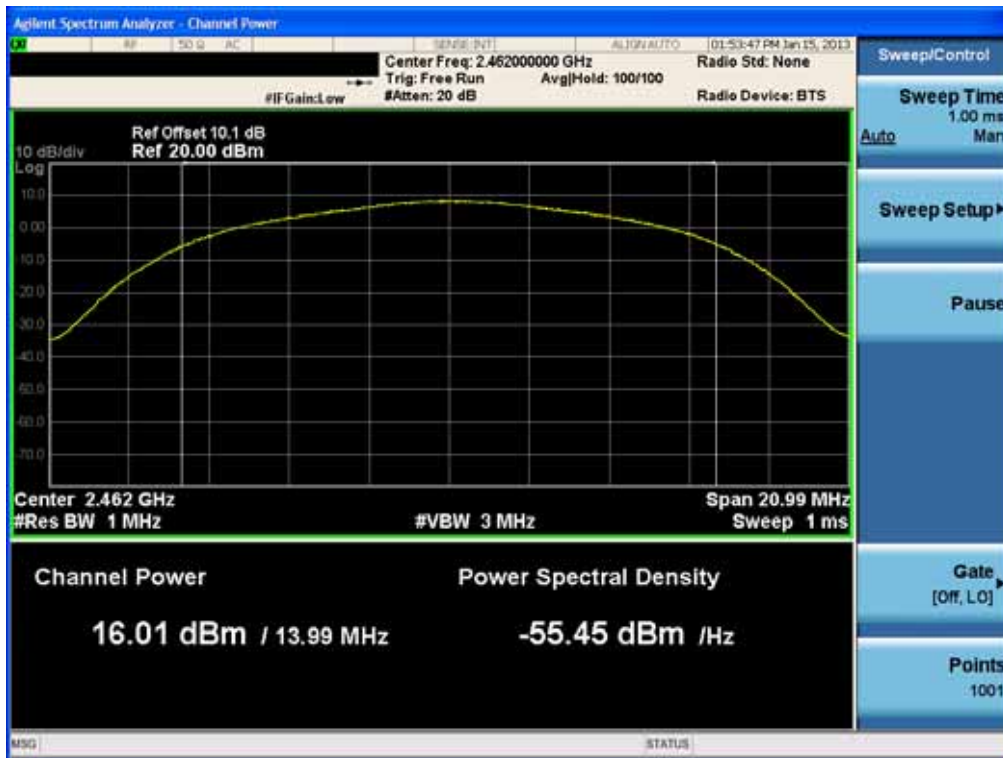

### Conducted Output Power (802.11b-CH 11) 1Mbps

### Conducted Output Power (802.11b-CH 11) 5.5Mbps