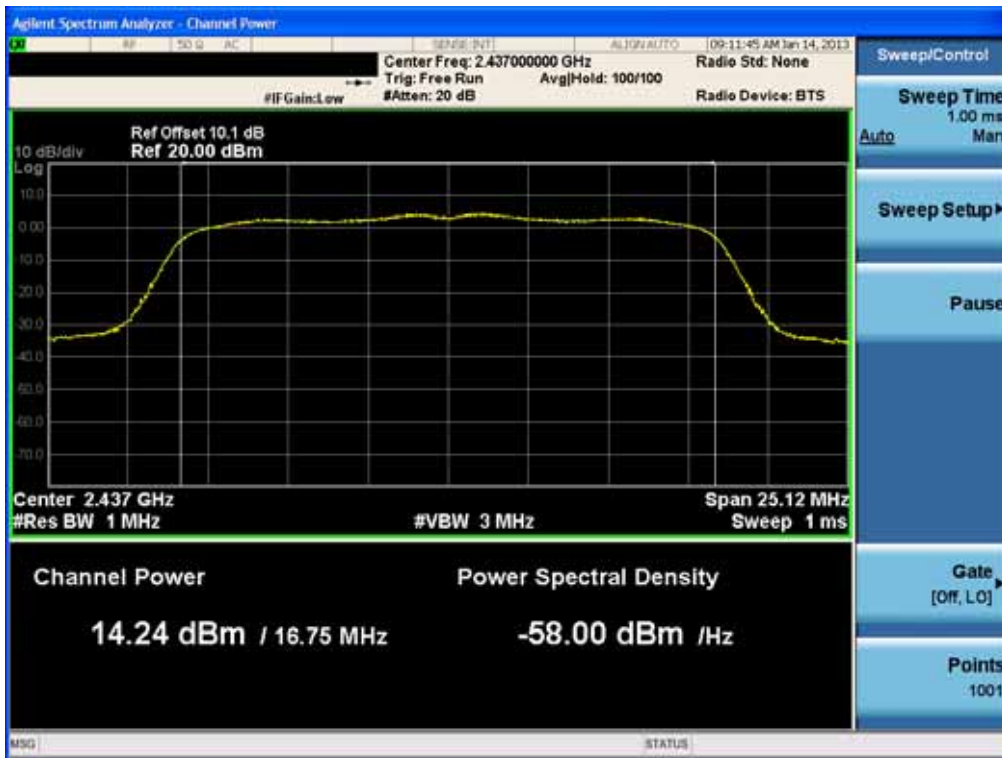

### Conducted Output Power (802.11g-CH 1) 48Mbps

### Conducted Output Power (802.11g-CH 6) 6Mbps