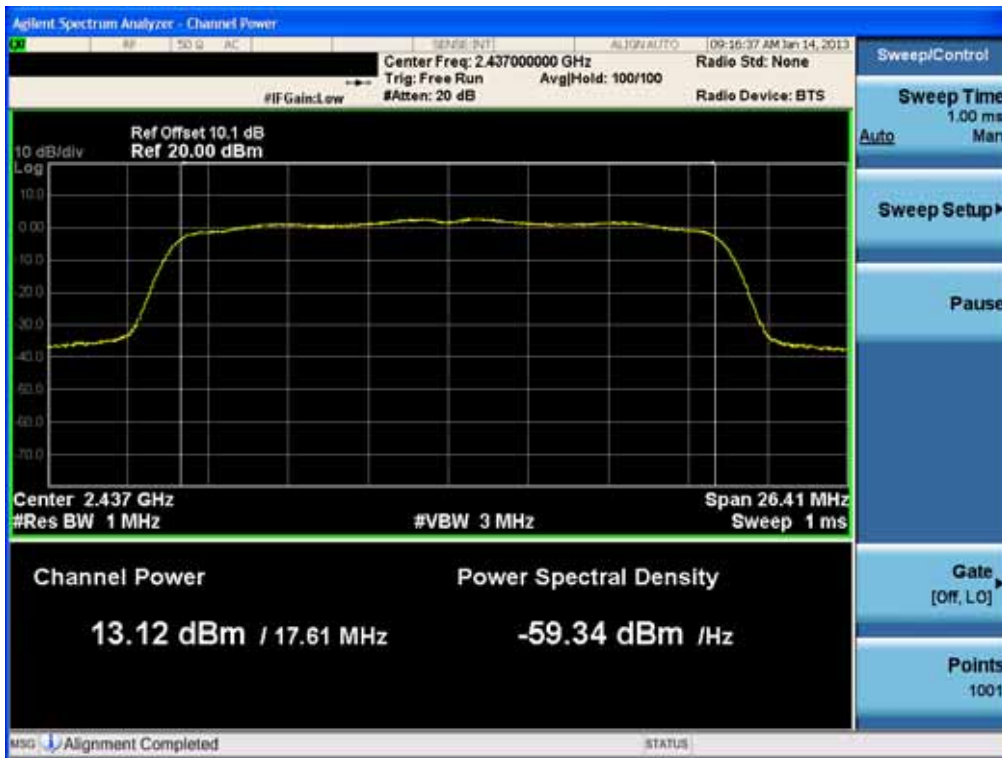

Conducted Output Power (802.11n-CH 6) 6.5Mbps