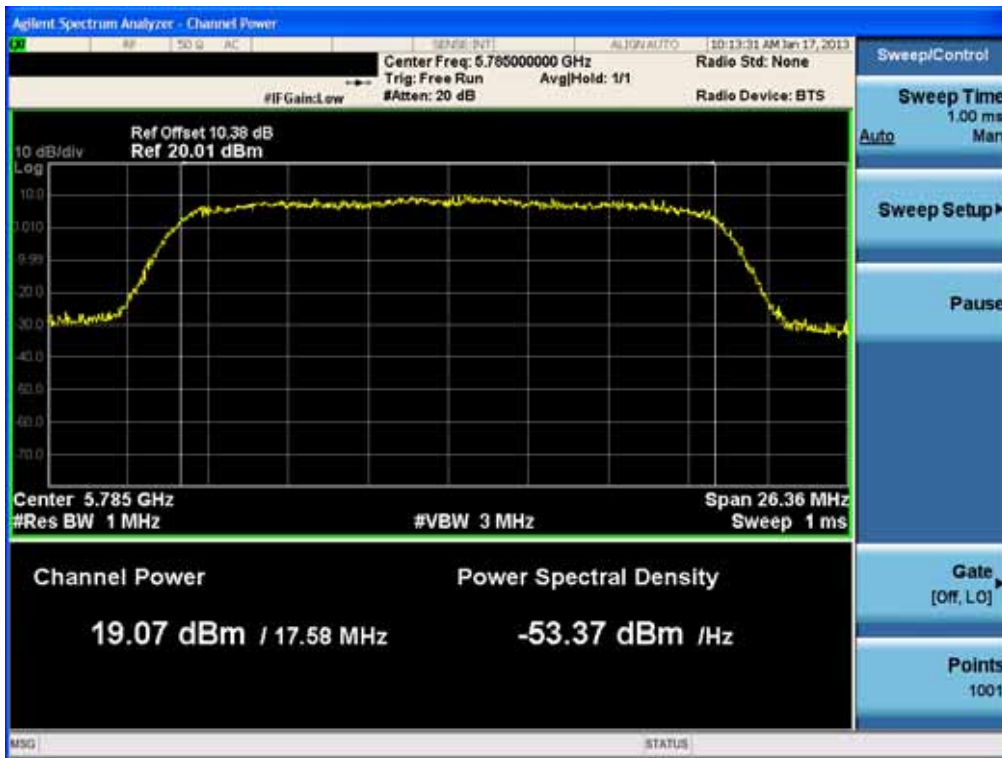

### Conducted Output Power (802.11n-CH 157) 19.5 Mbps

### Conducted Output Power (802.11n-CH 157) 39 Mbps

### Conducted Output Power (802.11n-CH 157) 52 Mbps

FCC PT.15.247 TEST REPORT	FCC CERTIFICATION REPORT		<a href="http://www.hct.co.kr">www.hct.co.kr</a>
Test Report No. HCTR1302FR12-1	Date of Issue: February 19, 2013	EUT Type: AWS/Cellular/PCS CDMA Phone with AWS/Cellular/PCS LTE WLAN, Bluetooth and NFC	FCC ID: ZNFUS780

### Conducted Output Power (802.11n-CH 157) 58.5 Mbps