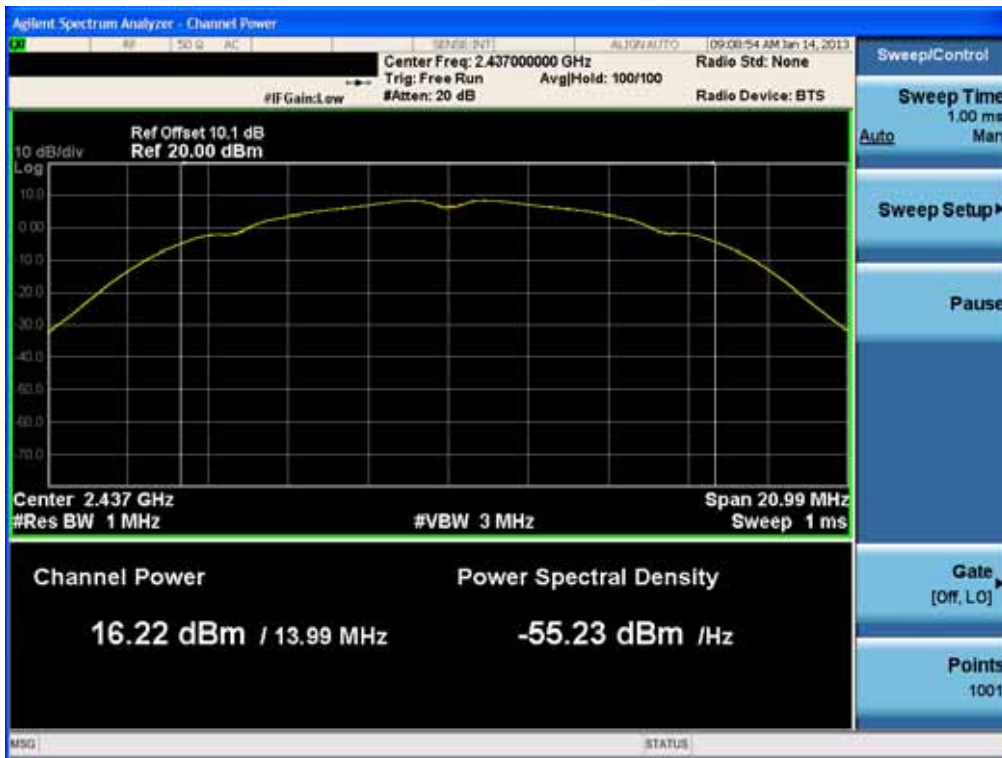

### Conducted Output Power (802.11b-CH 1) 5.5Mbps

### Conducted Output Power (802.11b-CH 1) 11Mbps

FCC PT.15.247 TEST REPORT	FCC CERTIFICATION REPORT		<a href="http://www.hct.co.kr">www.hct.co.kr</a>
Test Report No. HCTR1302FR12-1	Date of Issue: February 19, 2013	EUT Type: AWS/Cellular/PCS CDMA Phone with AWS/Cellular/PCS LTE WLAN, Bluetooth and NFC	FCC ID: ZNFUS780

### Conducted Output Power (802.11b-CH 6) 1Mbps