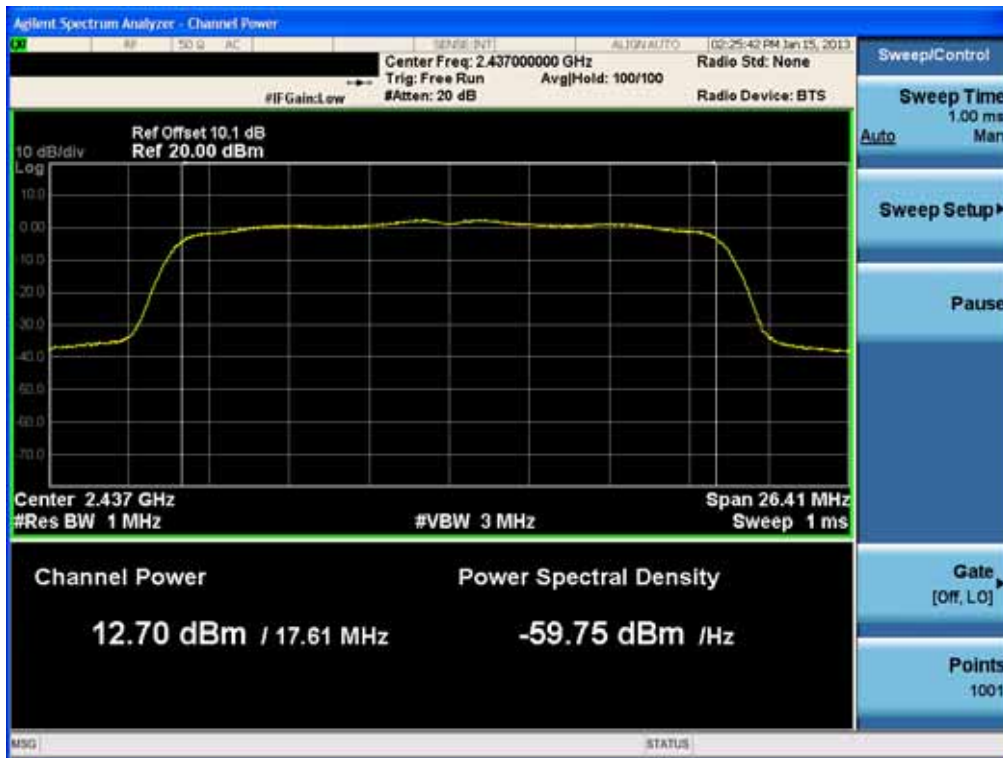

Conducted Output Power (802.11n-CH 6) 19.5Mbps