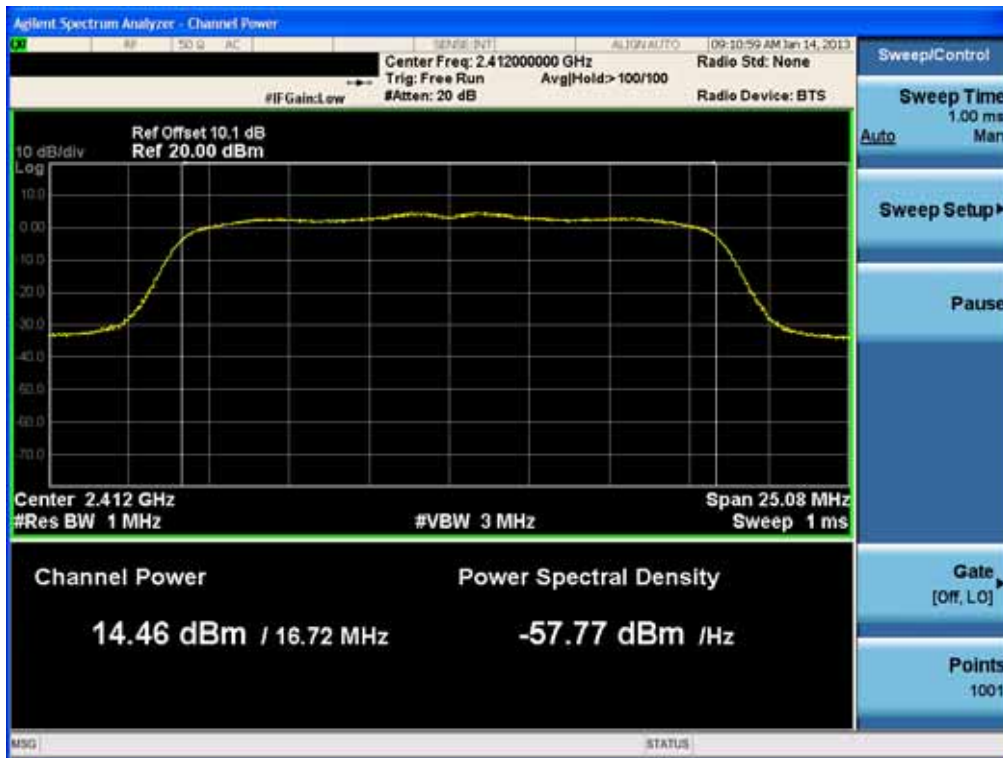

### Conducted Output Power (802.11b-CH 11) 5.5Mbps

### Conducted Output Power (802.11g-CH 1) 6Mbps