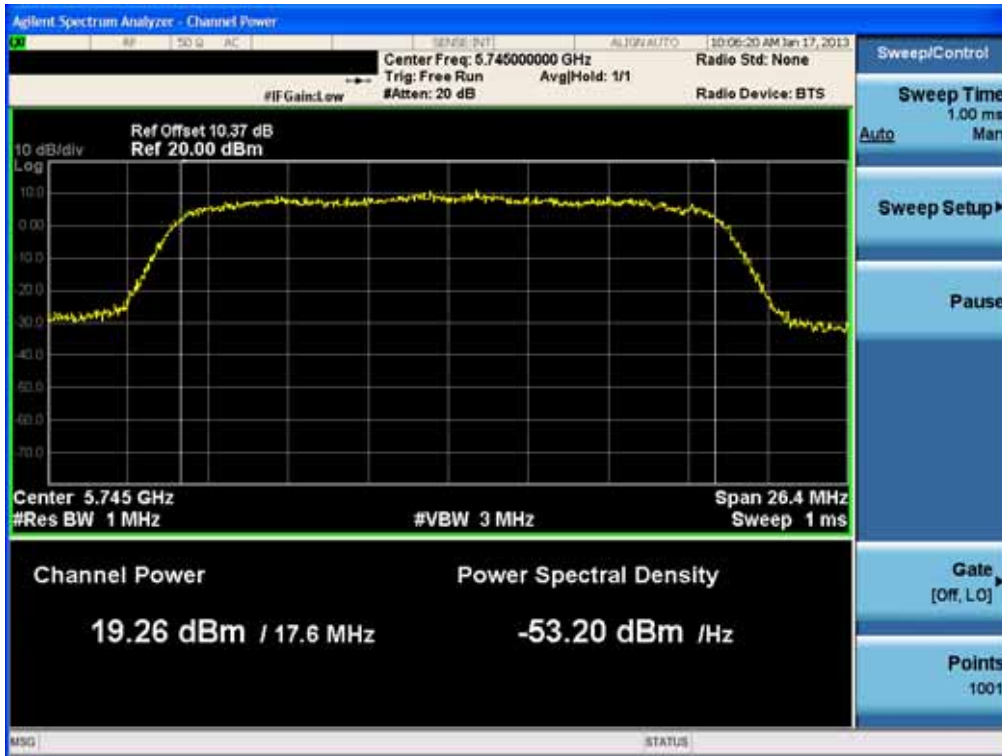

### Conducted Output Power (802.11a-CH 165) 48 Mbps

### Conducted Output Power (802.11n-CH 149) 39 Mbps

### Conducted Output Power (802.11n-CH 149) 52 Mbps

FCC PT.15.247 TEST REPORT	FCC CERTIFICATION REPORT		<a href="http://www.hct.co.kr">www.hct.co.kr</a>
Test Report No. HCTR1302FR12-1	Date of Issue: February 19, 2013	EUT Type: AWS/Cellular/PCS CDMA Phone with AWS/Cellular/PCS LTE WLAN, Bluetooth and NFC	FCC ID: ZNFUS780

### Conducted Output Power (802.11n-CH 149) 58.5 Mbps