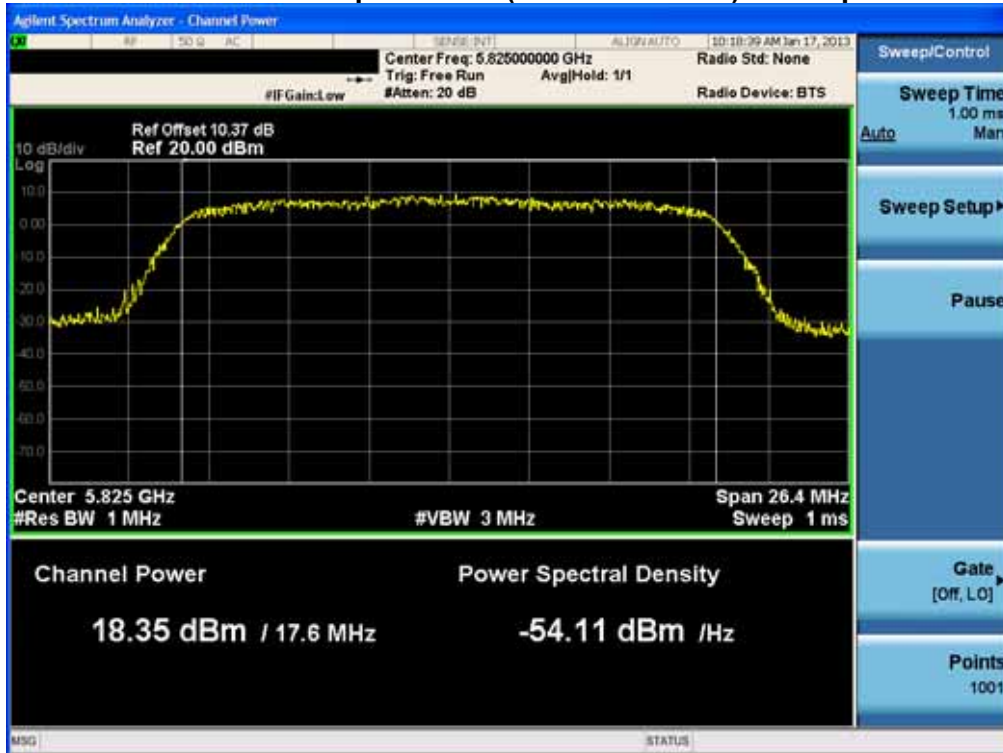

### Conducted Output Power (802.11n-CH 157) 58.5 Mbps

### Conducted Output Power (802.11n-CH 165) 6.5 Mbps