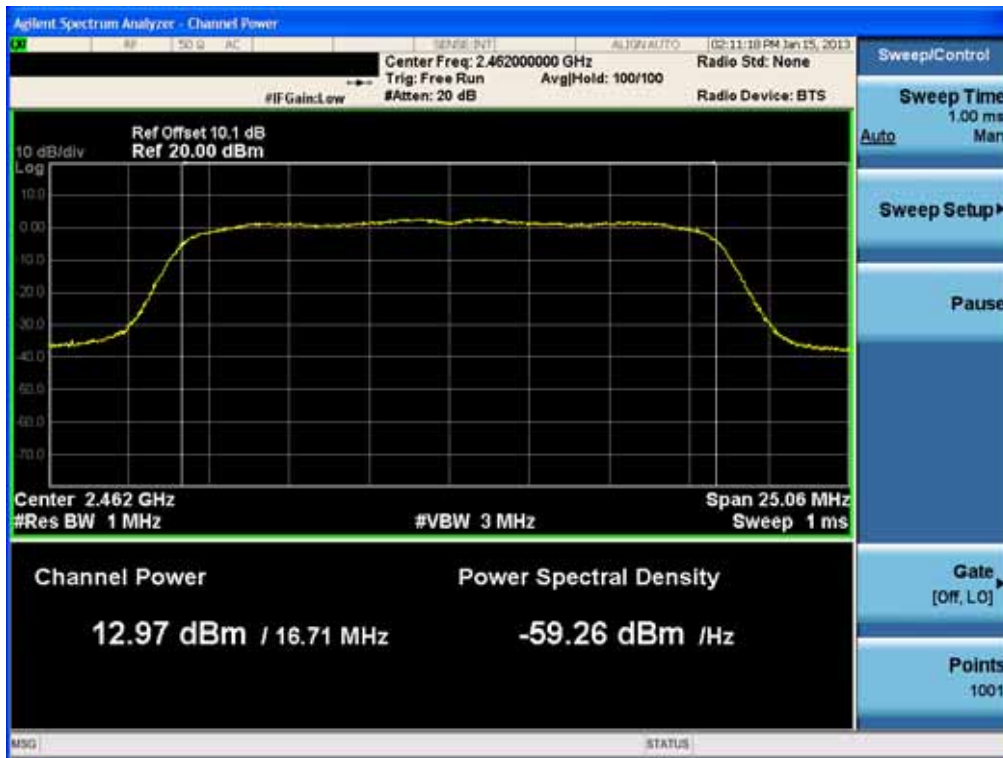

### Conducted Output Power (802.11g-CH 11) 24Mbps

### Conducted Output Power (802.11g-CH 11) 48Mbps