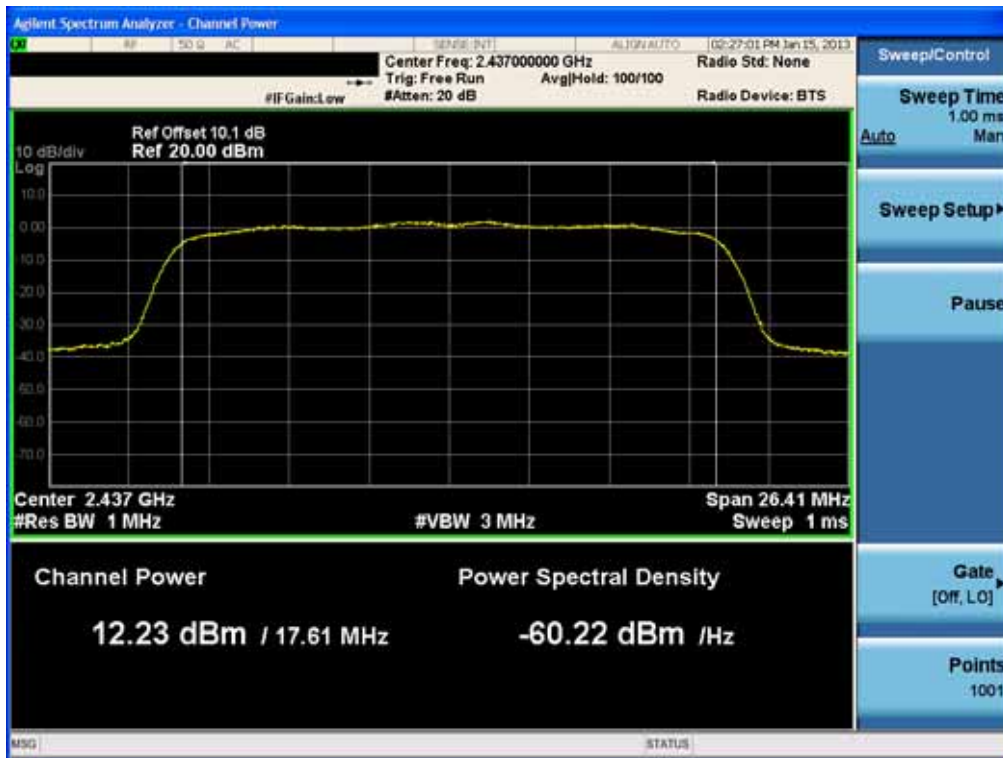

Conducted Output Power (802.11n-CH 6) 39Mbps