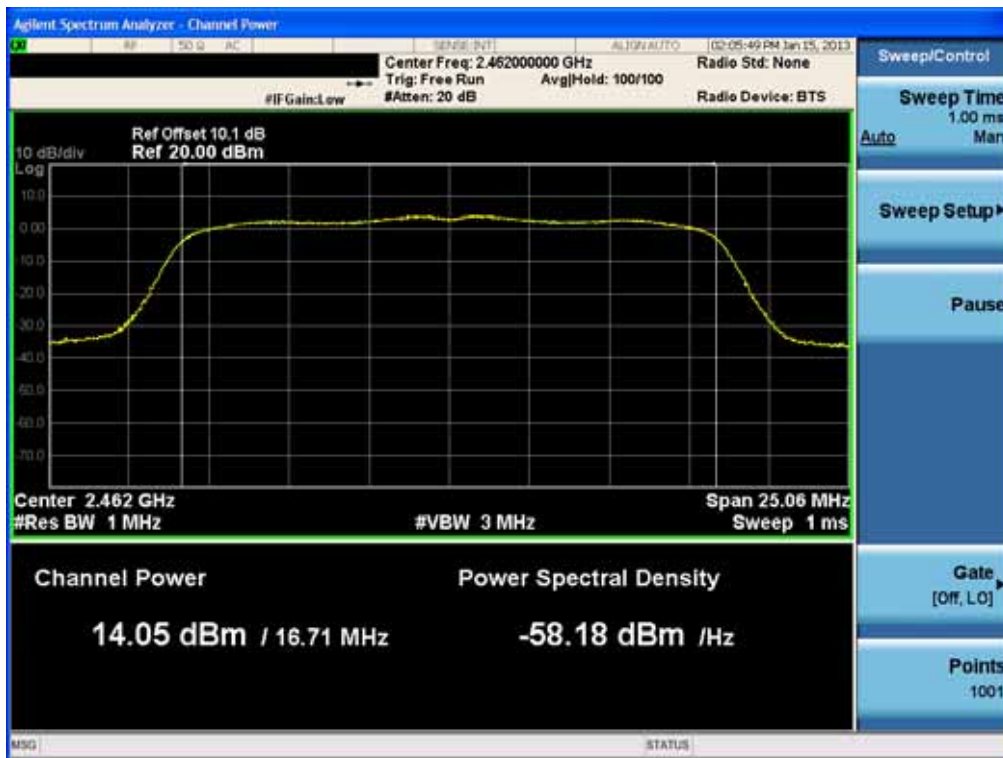

Conducted Output Power (802.11g-CH 11) 9Mbps

FCC PT.15.247 TEST REPORT	FCC CERTIFICATION REPORT		www.hct.co.kr
Test Report No. HCTR1302FR12-1	Date of Issue: February 19, 2013	EUT Type: AWS/Cellular/PCS CDMA Phone with AWS/Cellular/PCS LTE WLAN, Bluetooth and NFC	FCC ID: ZNFUS780