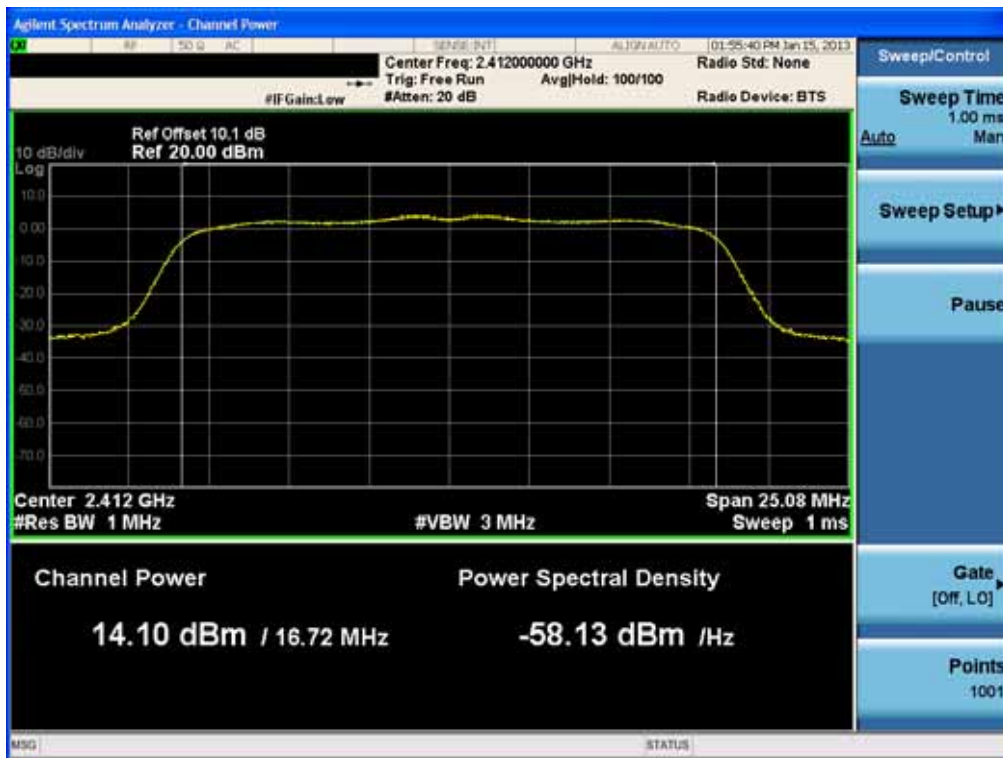

Conducted Output Power (802.11g-CH 1) 9Mbps

FCC PT.15.247 TEST REPORT	FCC CERTIFICATION REPORT		www.hct.co.kr
Test Report No. HCTR1302FR12-1	Date of Issue: February 19, 2013	EUT Type: AWS/Cellular/PCS CDMA Phone with AWS/Cellular/PCS LTE WLAN, Bluetooth and NFC	FCC ID: ZNFUS780