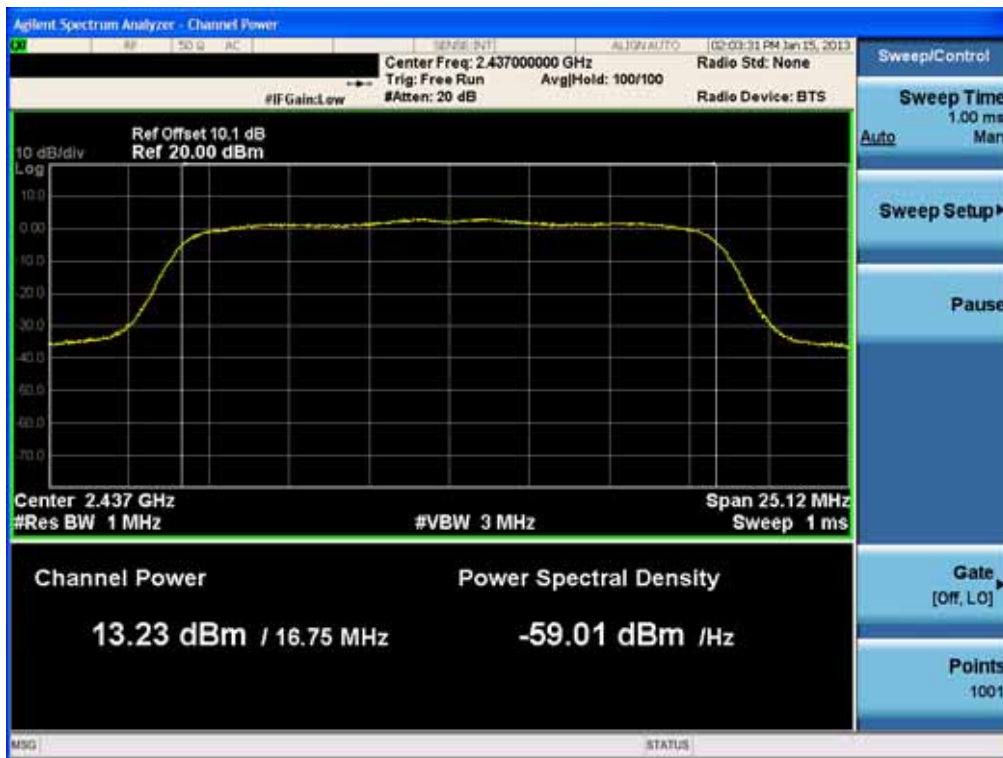

Conducted Output Power (802.11g-CH 6) 36Mbps

FCC PT.15.247 TEST REPORT	FCC CERTIFICATION REPORT		www.hct.co.kr
Test Report No. HCTR1302FR12-1	Date of Issue: February 19, 2013	EUT Type: AWS/Cellular/PCS CDMA Phone with AWS/Cellular/PCS LTE WLAN, Bluetooth and NFC	FCC ID: ZNFUS780