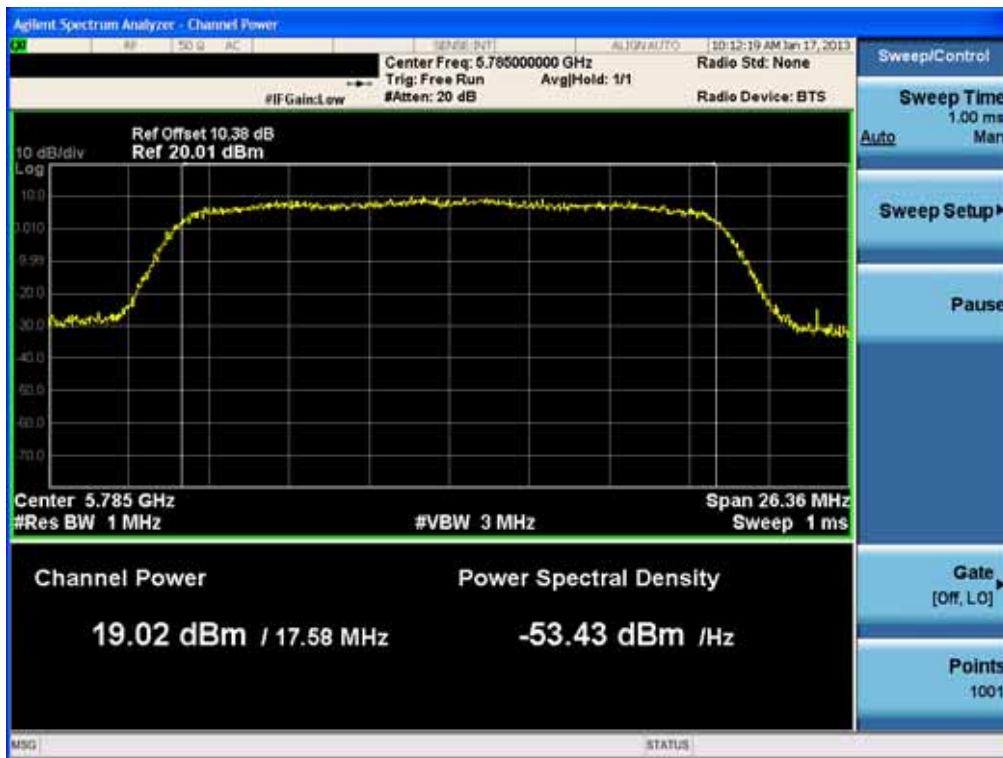

Conducted Output Power (802.11n-CH 157) 52 Mbps

FCC PT.15.247 TEST REPORT	FCC CERTIFICATION REPORT		www.hct.co.kr
Test Report No. HCTR1302FR12-1	Date of Issue: February 19, 2013	EUT Type: AWS/Cellular/PCS CDMA Phone with AWS/Cellular/PCS LTE WLAN, Bluetooth and NFC	FCC ID: ZNFUS780