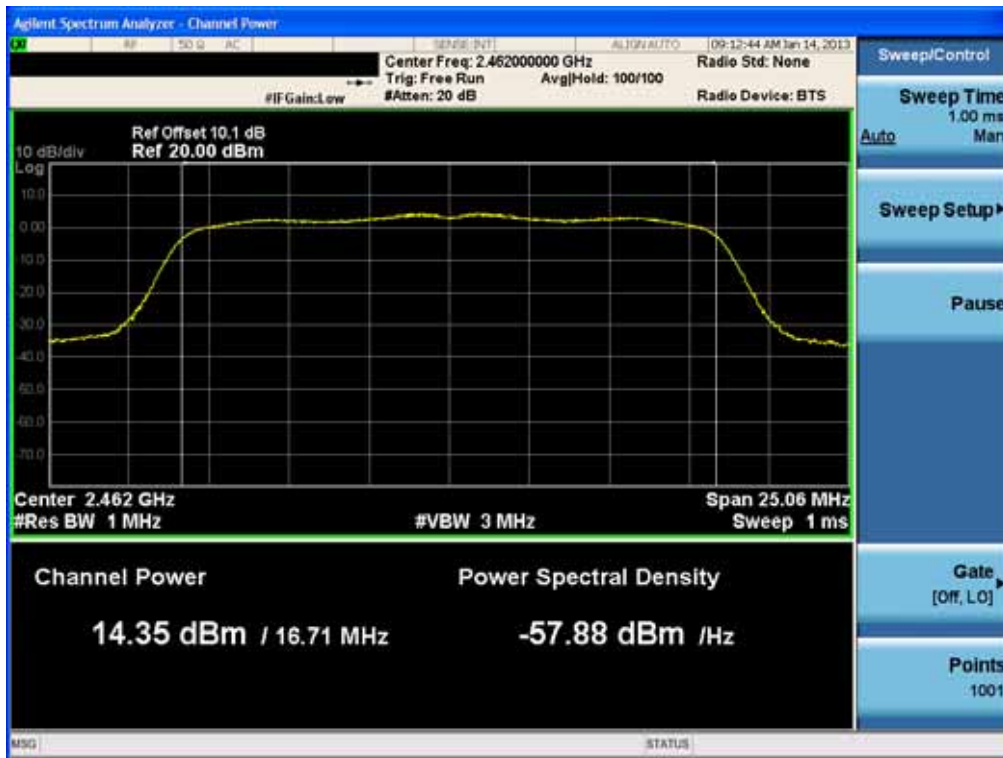

### Conducted Output Power (802.11g-CH 6) 48Mbps

### Conducted Output Power (802.11g-CH 11) 6Mbps