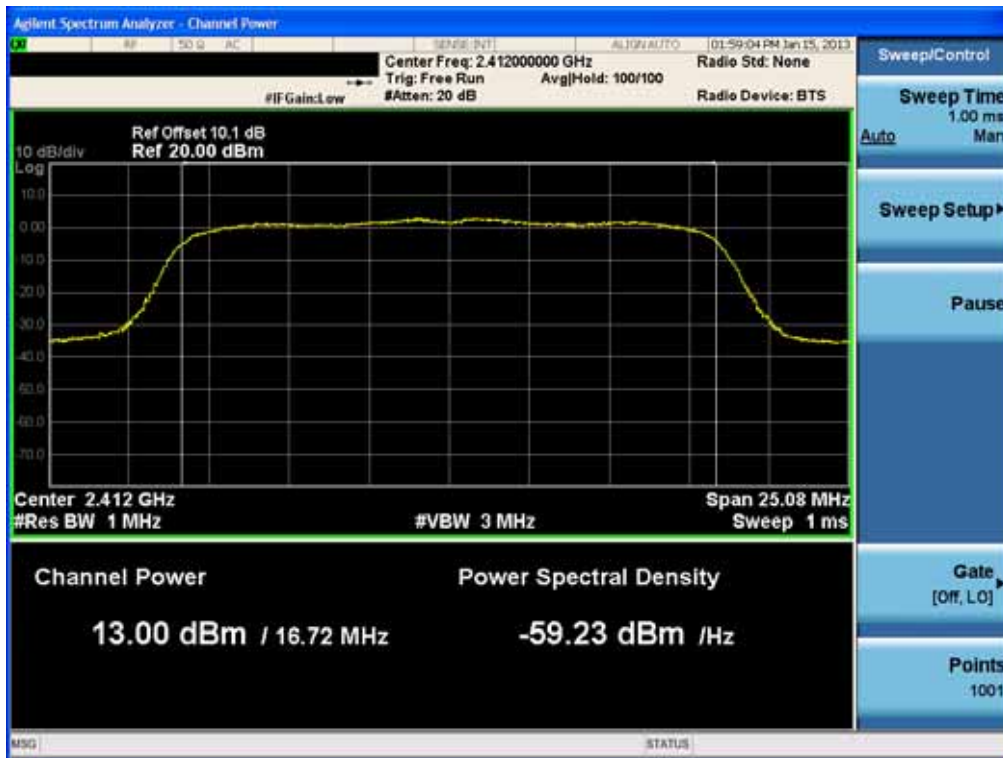

### Conducted Output Power (802.11g-CH 1) 24Mbps

### Conducted Output Power (802.11g-CH 1) 48Mbps