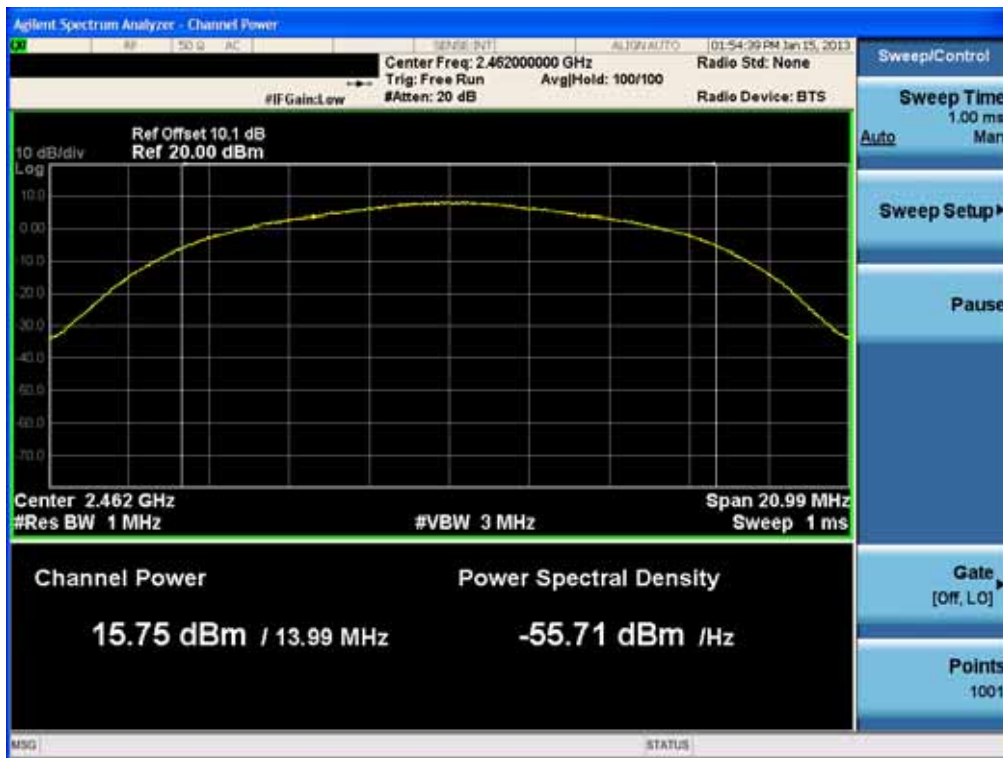

Conducted Output Power (802.11b-CH 11) 11Mbps

FCC PT.15.247 TEST REPORT	FCC CERTIFICATION REPORT		www.hct.co.kr
Test Report No. HCTR1302FR12-1	Date of Issue: February 19, 2013	EUT Type: AWS/Cellular/PCS CDMA Phone with AWS/Cellular/PCS LTE WLAN, Bluetooth and NFC	FCC ID: ZNFUS780