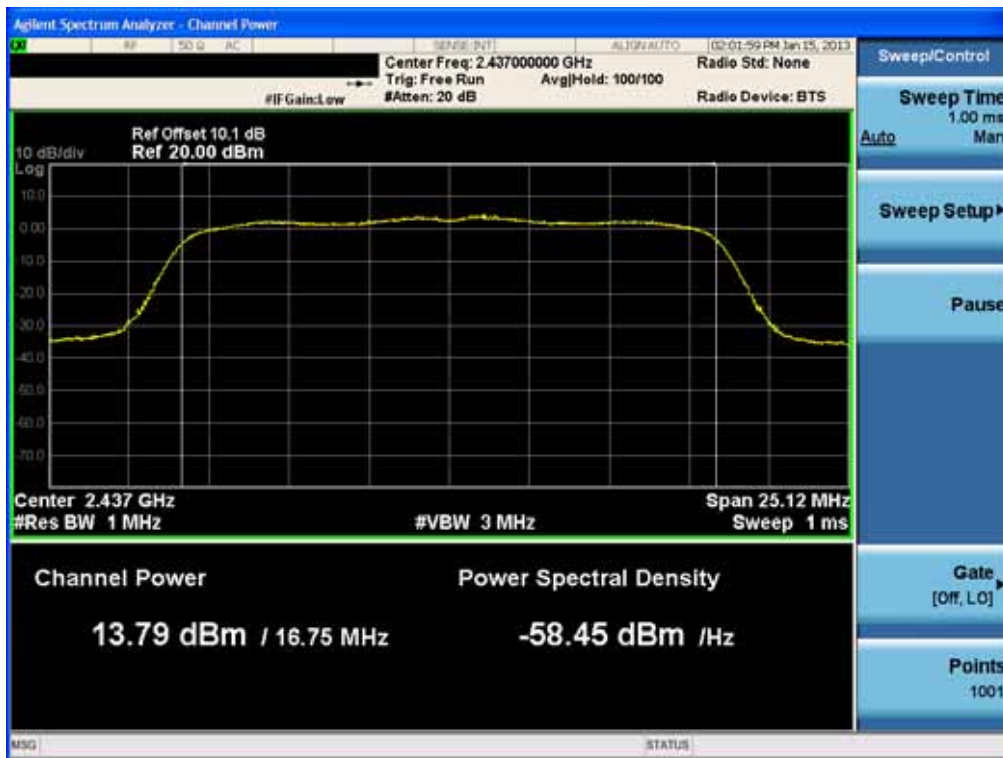

Conducted Output Power (802.11g-CH 6) 18Mbps

FCC PT.15.247 TEST REPORT	FCC CERTIFICATION REPORT		www.hct.co.kr
Test Report No. HCTR1302FR12-1	Date of Issue: February 19, 2013	EUT Type: AWS/Cellular/PCS CDMA Phone with AWS/Cellular/PCS LTE WLAN, Bluetooth and NFC	FCC ID: ZNFUS780