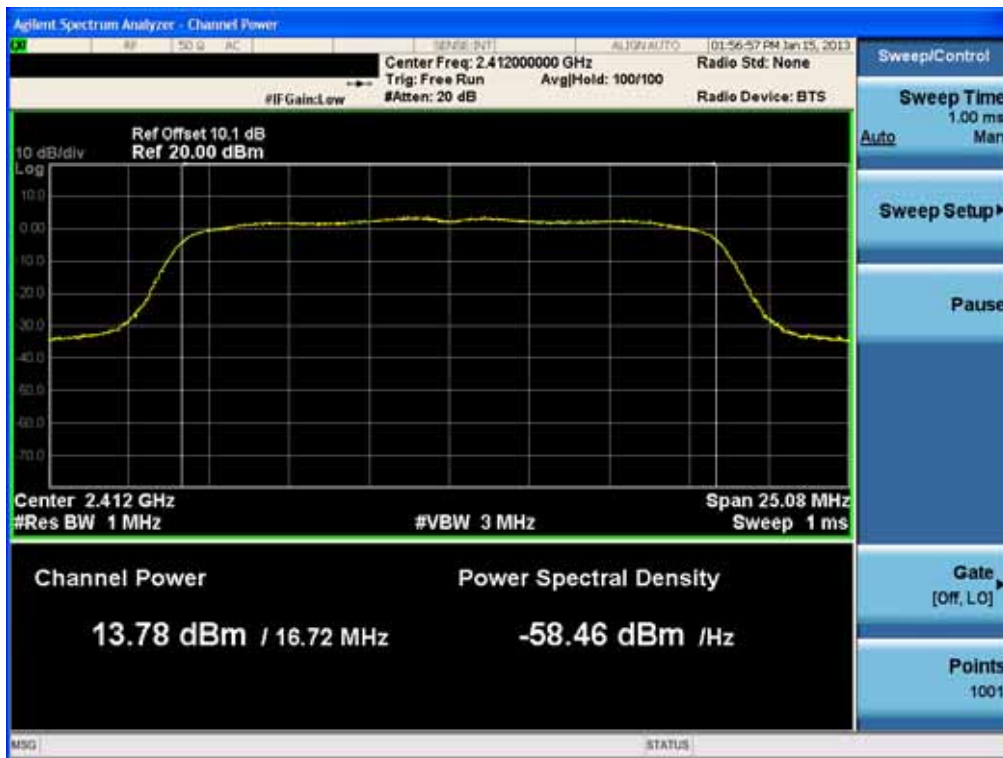

Conducted Output Power (802.11g-CH 1) 18Mbps

FCC PT.15.247 TEST REPORT	FCC CERTIFICATION REPORT		www.hct.co.kr
Test Report No. HCTR1302FR12-1	Date of Issue: February 19, 2013	EUT Type: AWS/Cellular/PCS CDMA Phone with AWS/Cellular/PCS LTE WLAN, Bluetooth and NFC	FCC ID: ZNFUS780