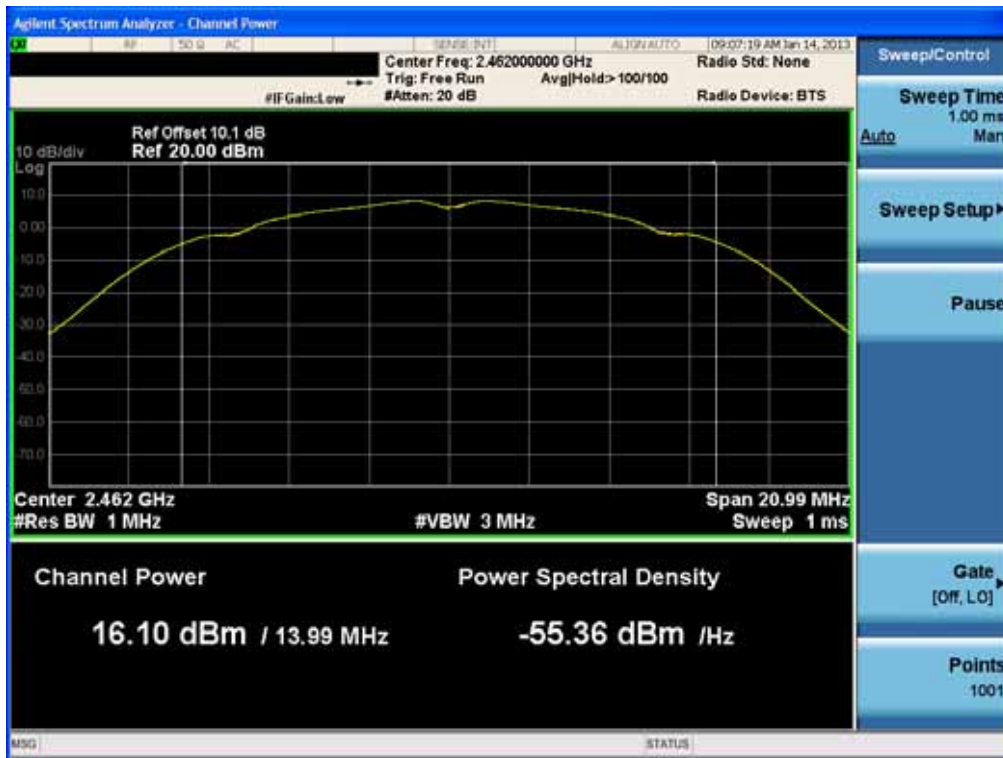

### Conducted Output Power (802.11b-CH 6) 5.5Mbps

### Conducted Output Power (802.11b-CH 11) 1Mbps