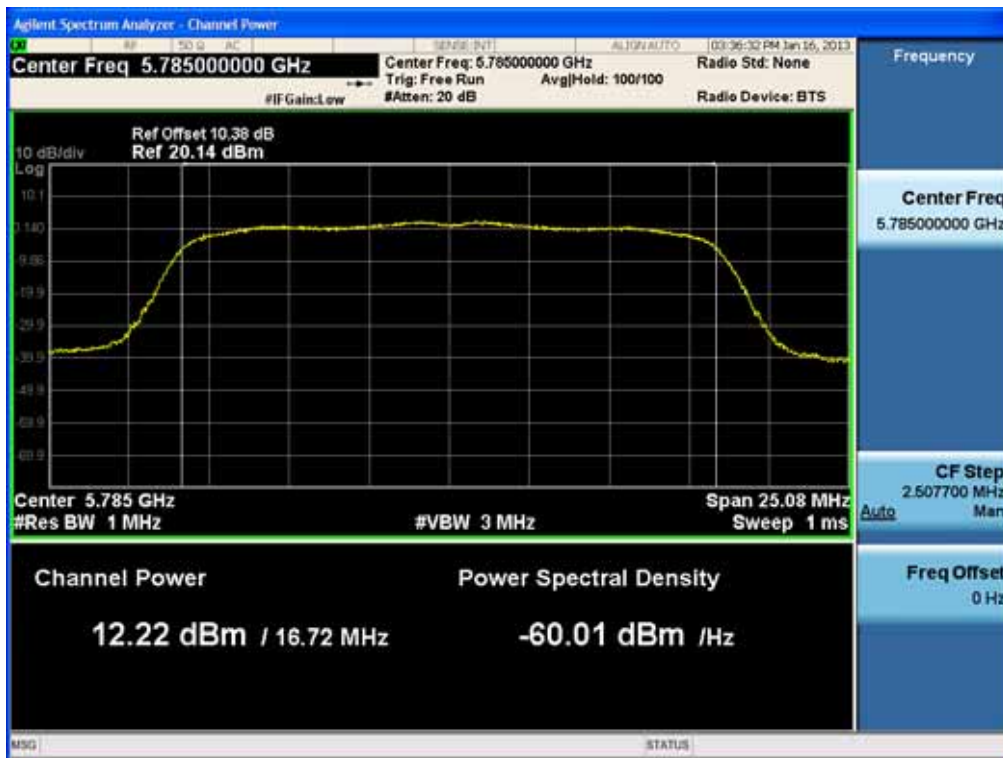

Conducted Output Power (802.11a-CH 157) 18 Mbps

FCC PT.15.247 TEST REPORT	FCC CERTIFICATION REPORT		www.hct.co.kr
Test Report No. HCTR1302FR12-1	Date of Issue: February 19, 2013	EUT Type: AWS/Cellular/PCS CDMA Phone with AWS/Cellular/PCS LTE WLAN, Bluetooth and NFC	FCC ID: ZNFUS780