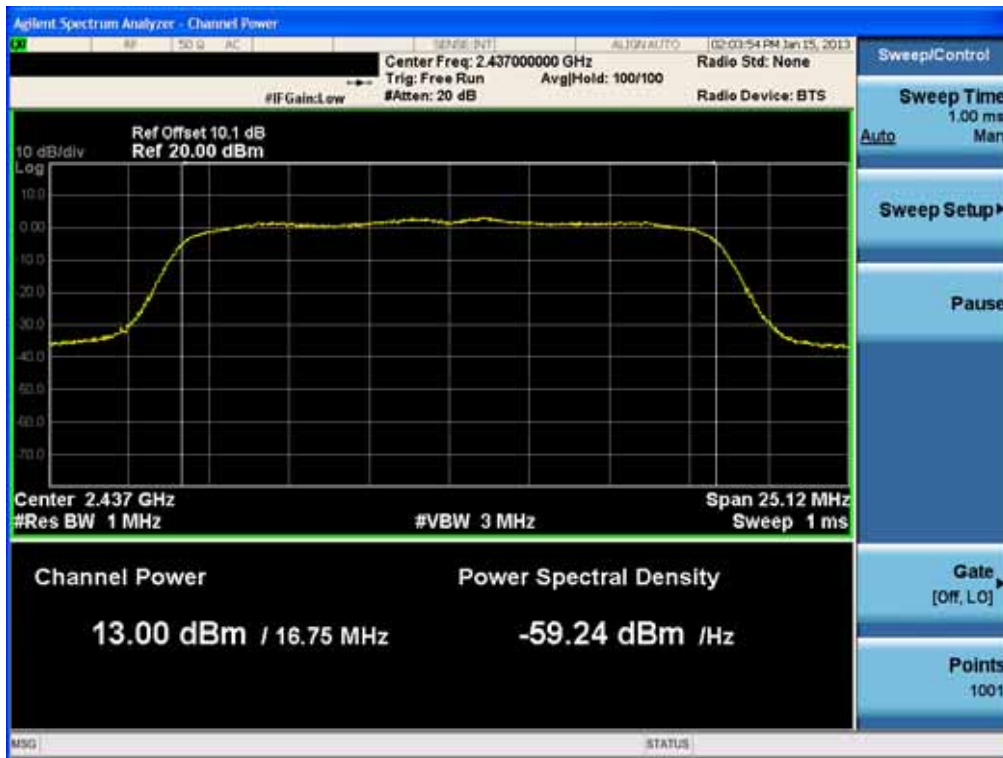

### Conducted Output Power (802.11g-CH 6) 24Mbps

### Conducted Output Power (802.11g-CH 6) 48Mbps