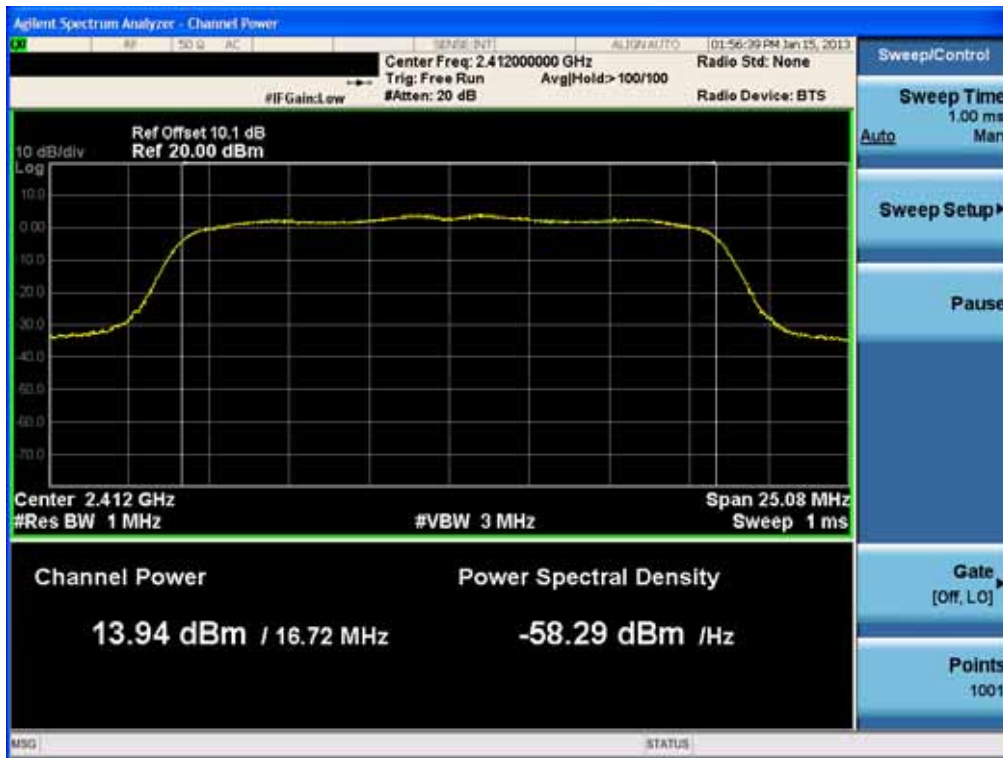

### Conducted Output Power (802.11g-CH 1) 6Mbps

### Conducted Output Power (802.11g-CH 1) 12Mbps