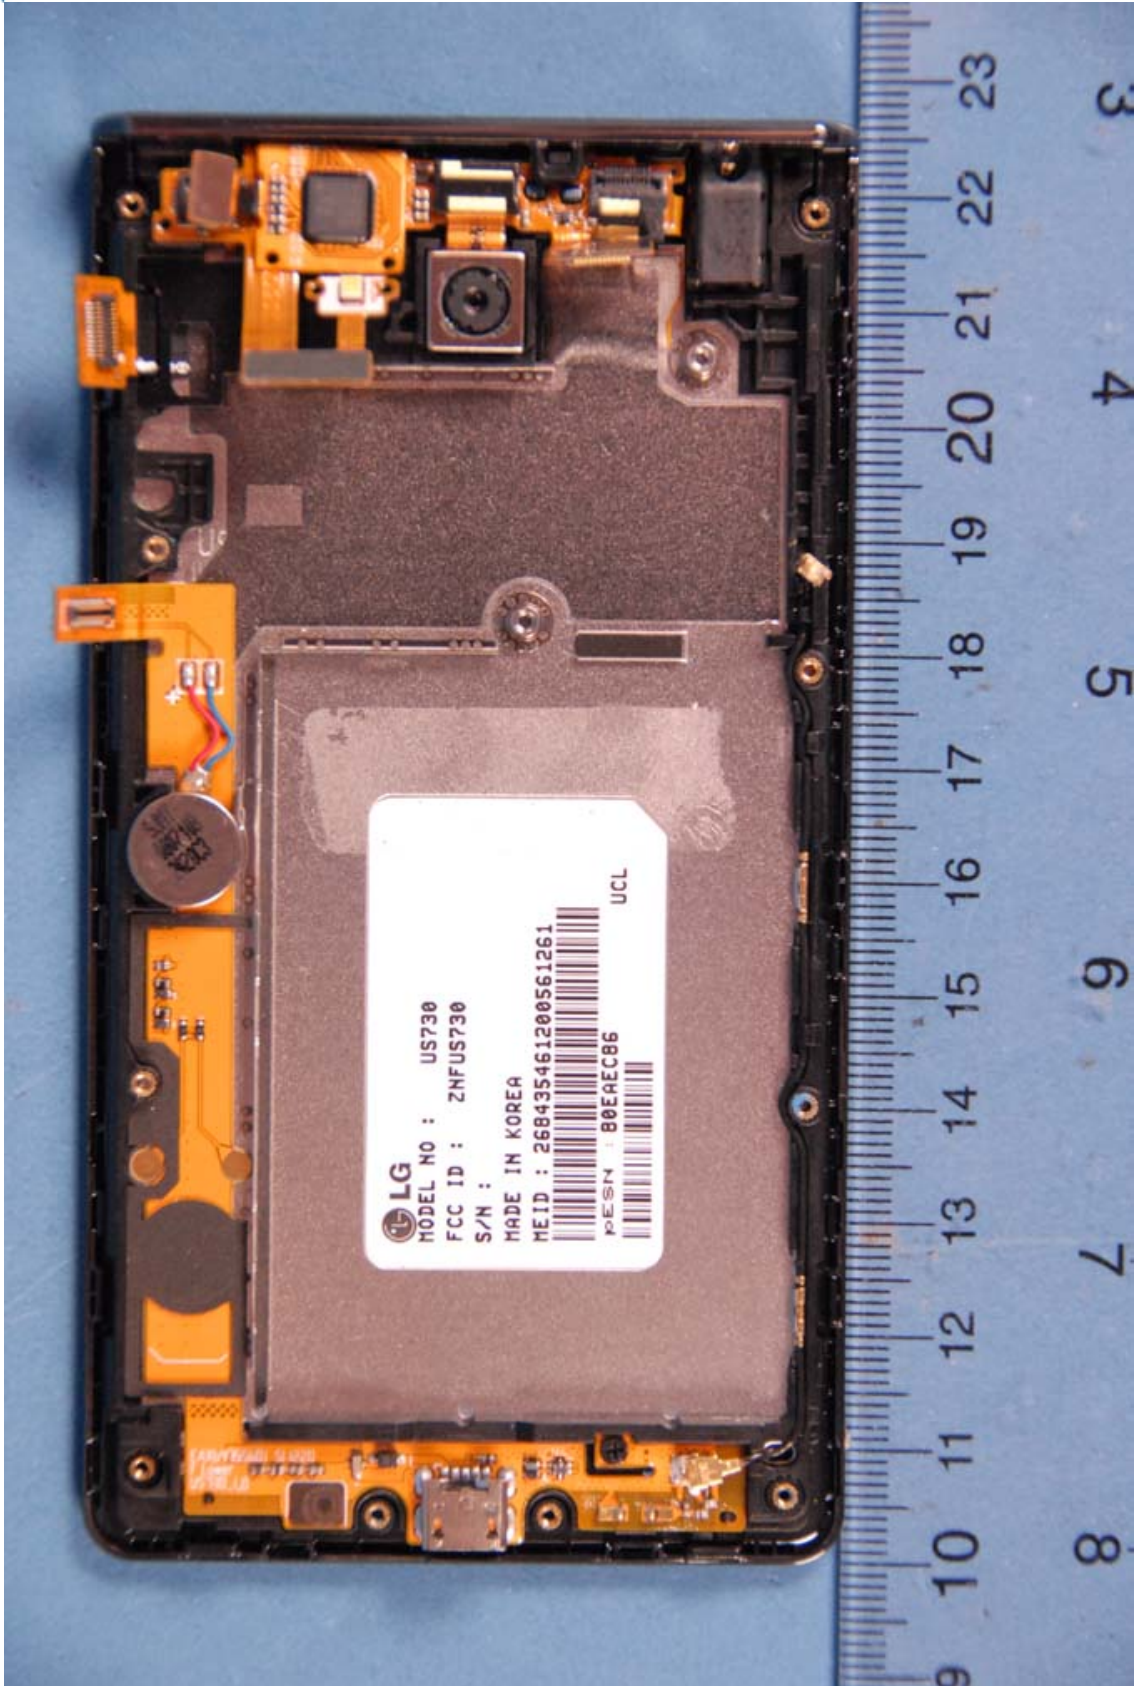

INTERNAL PHOTOGRAPHS

	<p>LG Electronics MobileComm U.S.A., Inc. FCC ID: ZNFUS730</p>	<p>Model: US730</p>
<p>Internal Photos</p>	<p>EUT Type: Portable Handset</p>	<p>Page 1 of 9</p>

	<p>LG Electronics MobileComm U.S.A., Inc. FCC ID: ZNFUS730</p>	<p>Model: US730</p>
<p>Internal Photos</p>	<p>EUT Type: Portable Handset</p>	<p>Page 2 of 9</p>

	LG Electronics MobileComm U.S.A., Inc. FCC ID: ZNFUS730	Model: US730
Internal Photos	EUT Type: Portable Handset	Page 3 of 9

	LG Electronics MobileComm U.S.A., Inc. FCC ID: ZNFUS730	Model: US730
Internal Photos	EUT Type: Portable Handset	Page 4 of 9

	LG Electronics MobileComm U.S.A., Inc. FCC ID: ZNFUS730	Model: US730
Internal Photos	EUT Type: Portable Handset	Page 5 of 9

	LG Electronics MobileComm U.S.A., Inc. FCC ID: ZNFUS730	Model: US730
Internal Photos	EUT Type: Portable Handset	Page 6 of 9