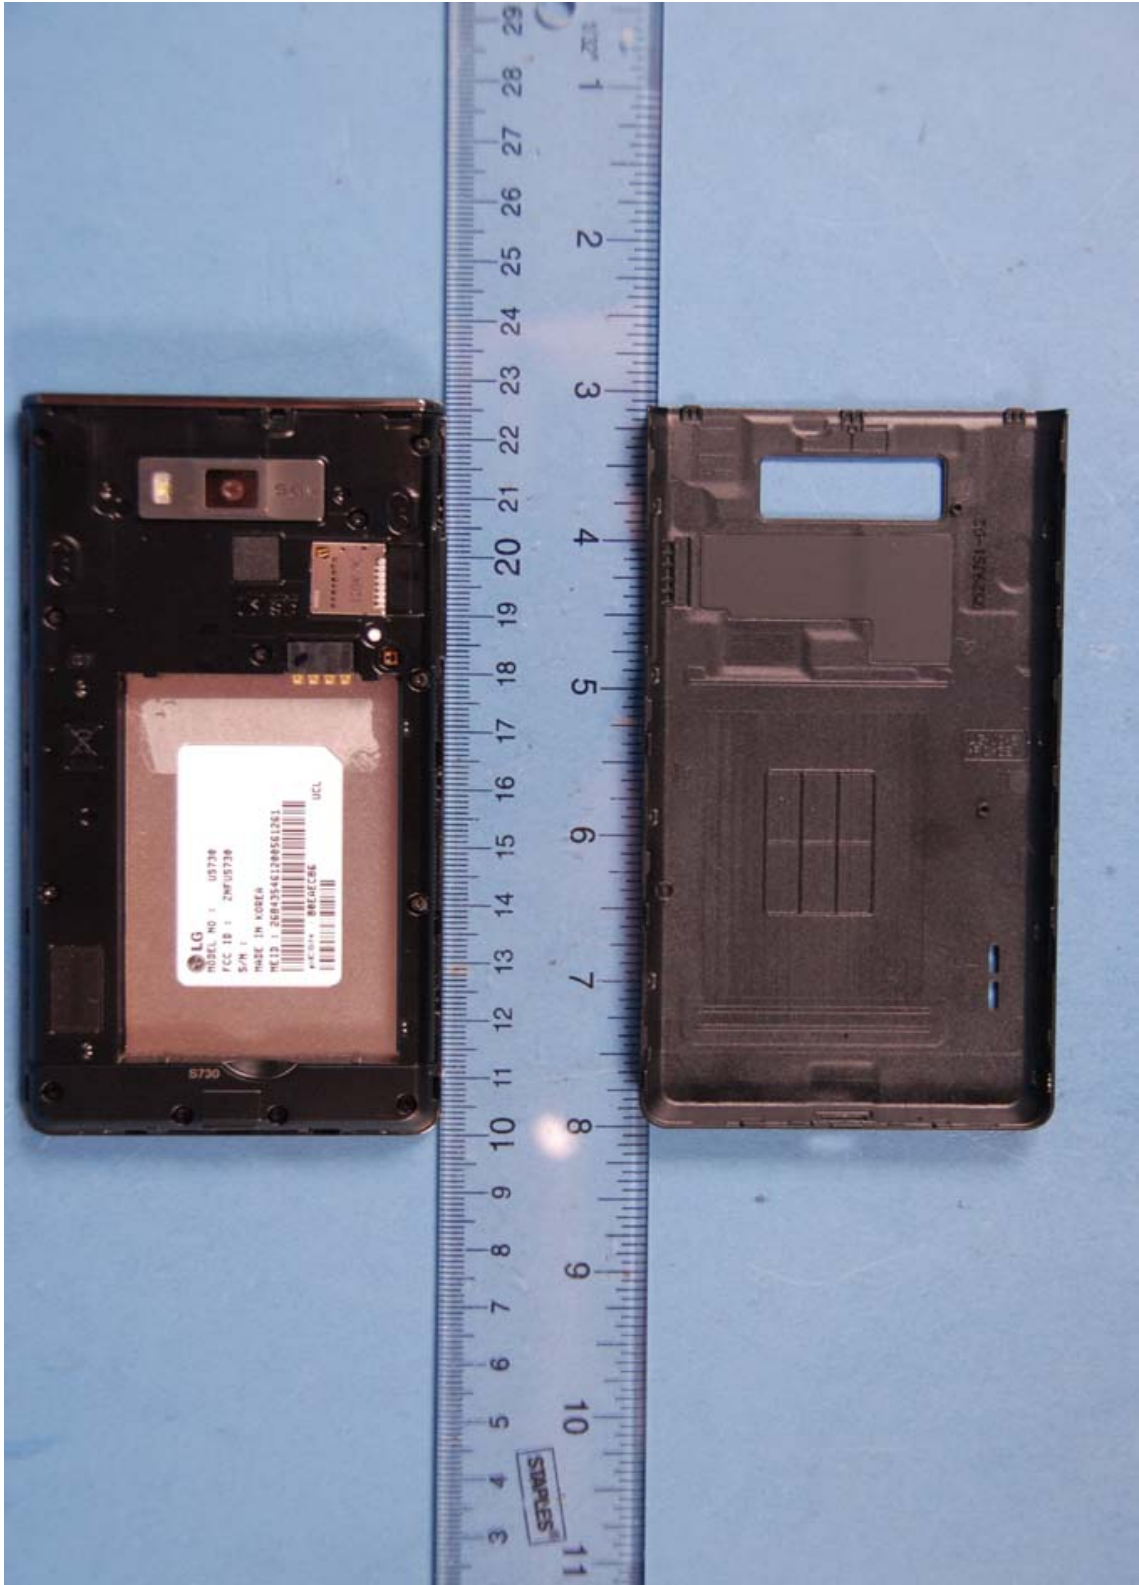

INTERNAL PHOTOGRAPHS

	<p>LG Electronics MobileComm U.S.A., Inc. FCC ID: ZNFUS730</p>	<p>Model: US730</p>
<p>Internal Photos</p>	<p>EUT Type: Portable Handset</p>	<p>Page 1 of 9</p>

	<p>LG Electronics MobileComm U.S.A., Inc. FCC ID: ZNFUS730</p>	<p>Model: US730</p>
<p>Internal Photos</p>	<p>EUT Type: Portable Handset</p>	<p>Page 2 of 9</p>

	LG Electronics MobileComm U.S.A., Inc. FCC ID: ZNFUS730	Model: US730
Internal Photos	EUT Type: Portable Handset	Page 3 of 9

	LG Electronics MobileComm U.S.A., Inc. FCC ID: ZNFUS730	Model: US730
Internal Photos	EUT Type: Portable Handset	Page 4 of 9