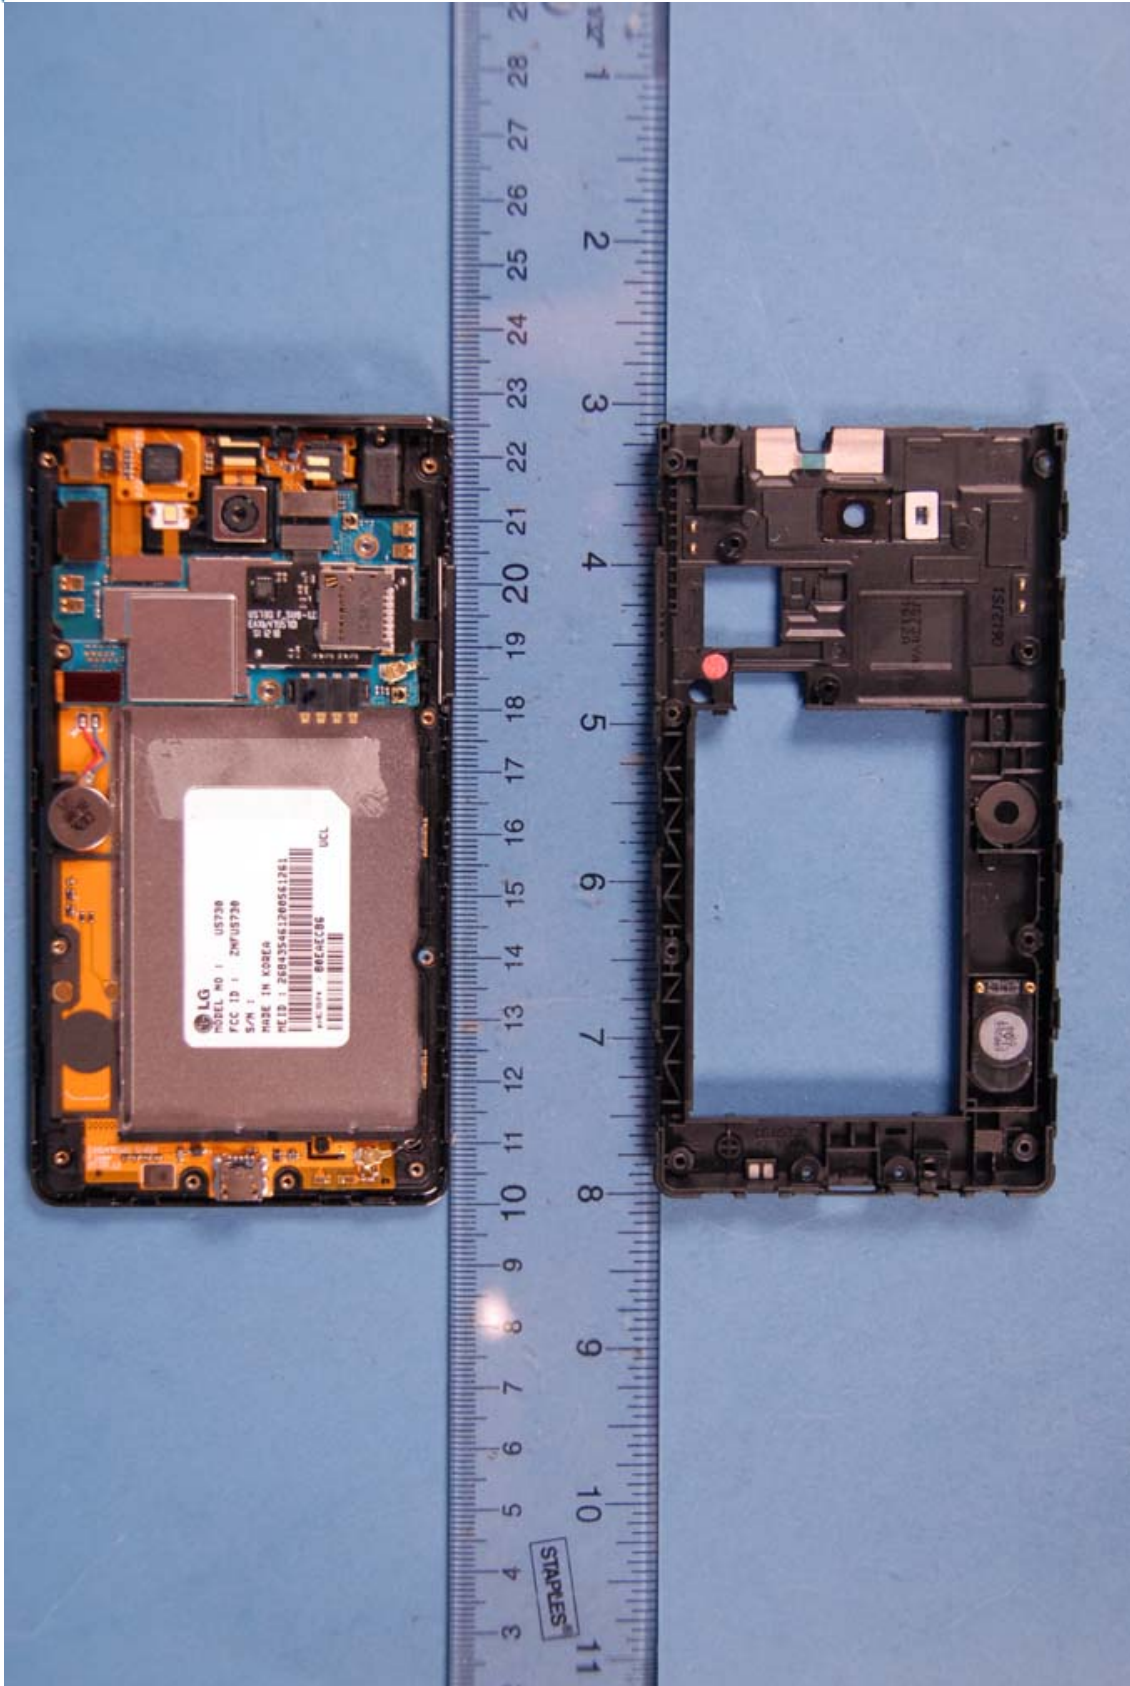

INTERNAL PHOTOGRAPHS

	<p>LG Electronics MobileComm U.S.A., Inc. FCC ID: ZNFUS730</p>	<p>Model: US730</p>
<p>Internal Photos</p>	<p>EUT Type: Portable Handset</p>	<p>Page 1 of 9</p>

	<p>LG Electronics MobileComm U.S.A., Inc. FCC ID: ZNFUS730</p>	<p>Model: US730</p>
<p>Internal Photos</p>	<p>EUT Type: Portable Handset</p>	<p>Page 2 of 9</p>

	LG Electronics MobileComm U.S.A., Inc. FCC ID: ZNFUS730	Model: US730
Internal Photos	EUT Type: Portable Handset	Page 3 of 9

	LG Electronics MobileComm U.S.A., Inc. FCC ID: ZNFUS730	Model: US730
Internal Photos	EUT Type: Portable Handset	Page 4 of 9

	LG Electronics MobileComm U.S.A., Inc. FCC ID: ZNFUS730	Model: US730
Internal Photos	EUT Type: Portable Handset	Page 5 of 9

	LG Electronics MobileComm U.S.A., Inc. FCC ID: ZNFUS730	Model: US730
Internal Photos	EUT Type: Portable Handset	Page 6 of 9