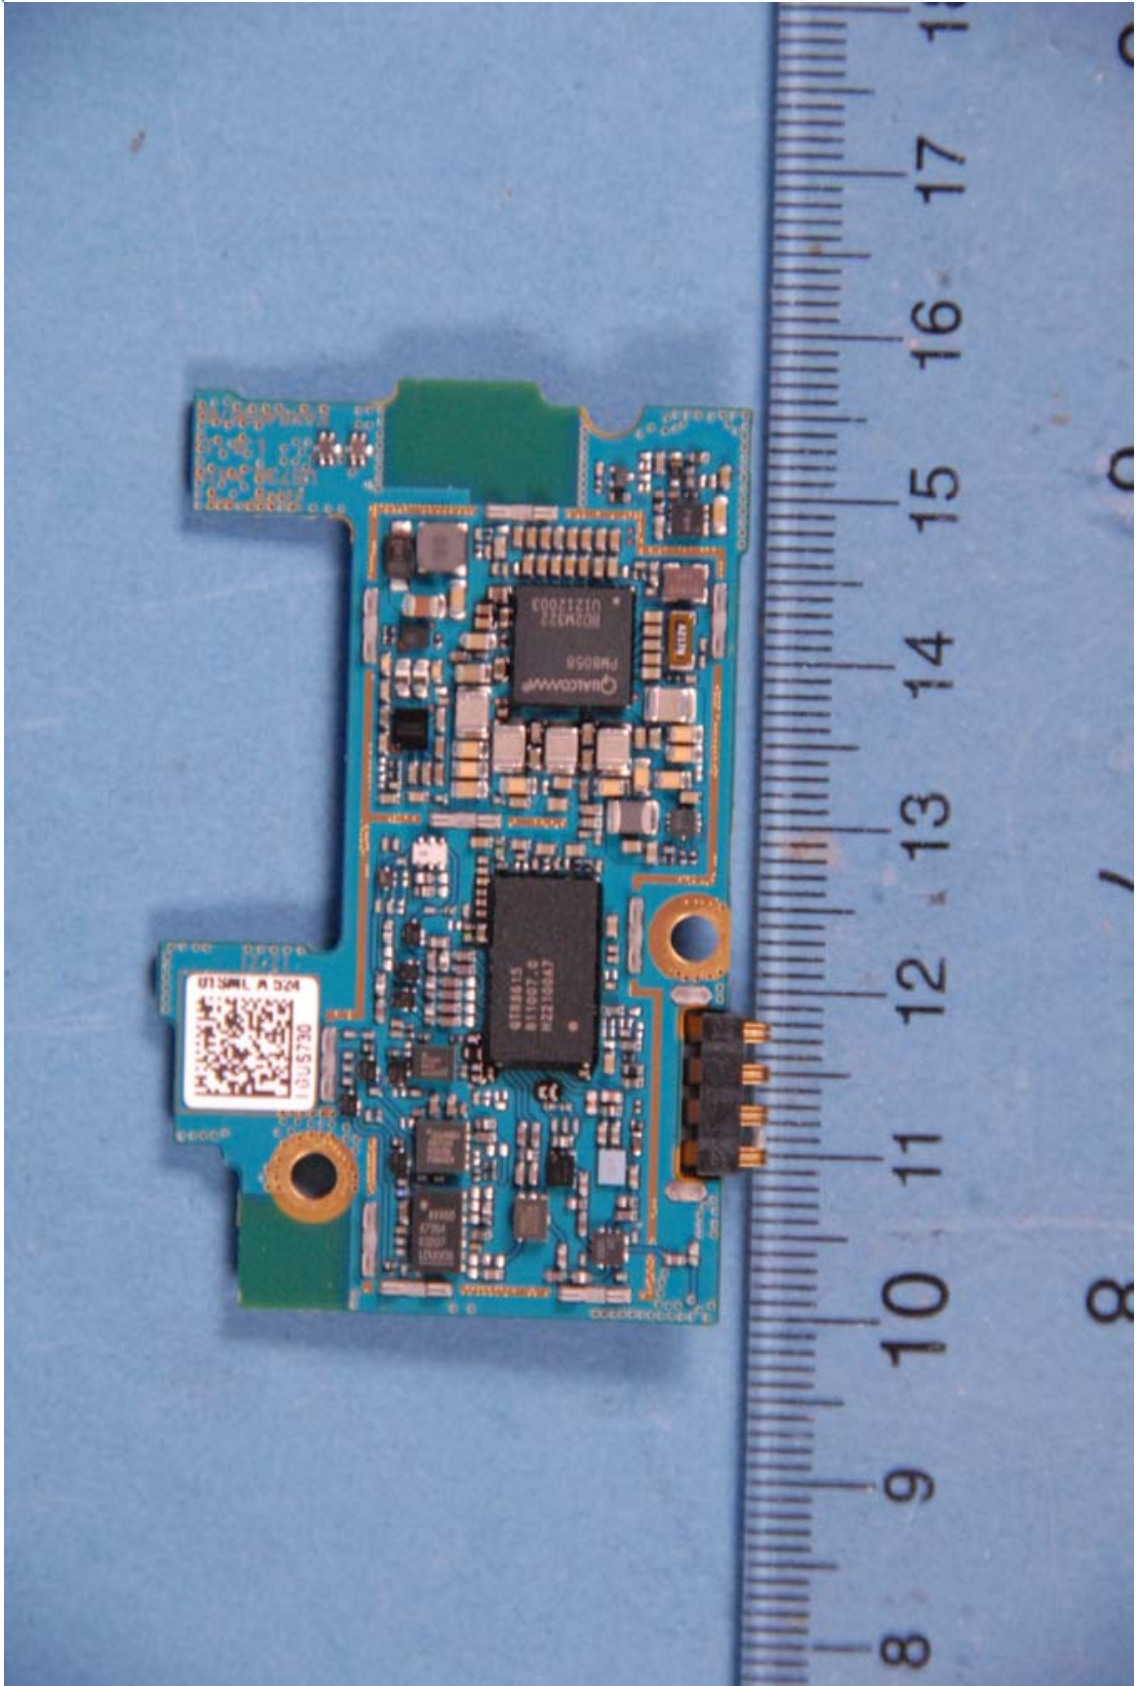

INTERNAL PHOTOGRAPHS

	<p>LG Electronics MobileComm U.S.A., Inc. FCC ID: ZNFUS730</p>	<p>Model: US730</p>
<p>Internal Photos</p>	<p>EUT Type: Portable Handset</p>	<p>Page 1 of 9</p>

	<p>LG Electronics MobileComm U.S.A., Inc. FCC ID: ZNFUS730</p>	<p>Model: US730</p>
<p>Internal Photos</p>	<p>EUT Type: Portable Handset</p>	<p>Page 2 of 9</p>

	LG Electronics MobileComm U.S.A., Inc. FCC ID: ZNFUS730	Model: US730
Internal Photos	EUT Type: Portable Handset	Page 3 of 9

	LG Electronics MobileComm U.S.A., Inc. FCC ID: ZNFUS730	Model: US730
Internal Photos	EUT Type: Portable Handset	Page 4 of 9

	LG Electronics MobileComm U.S.A., Inc. FCC ID: ZNFUS730	Model: US730
Internal Photos	EUT Type: Portable Handset	Page 5 of 9

	LG Electronics MobileComm U.S.A., Inc. FCC ID: ZNFUS730	Model: US730
Internal Photos	EUT Type: Portable Handset	Page 6 of 9