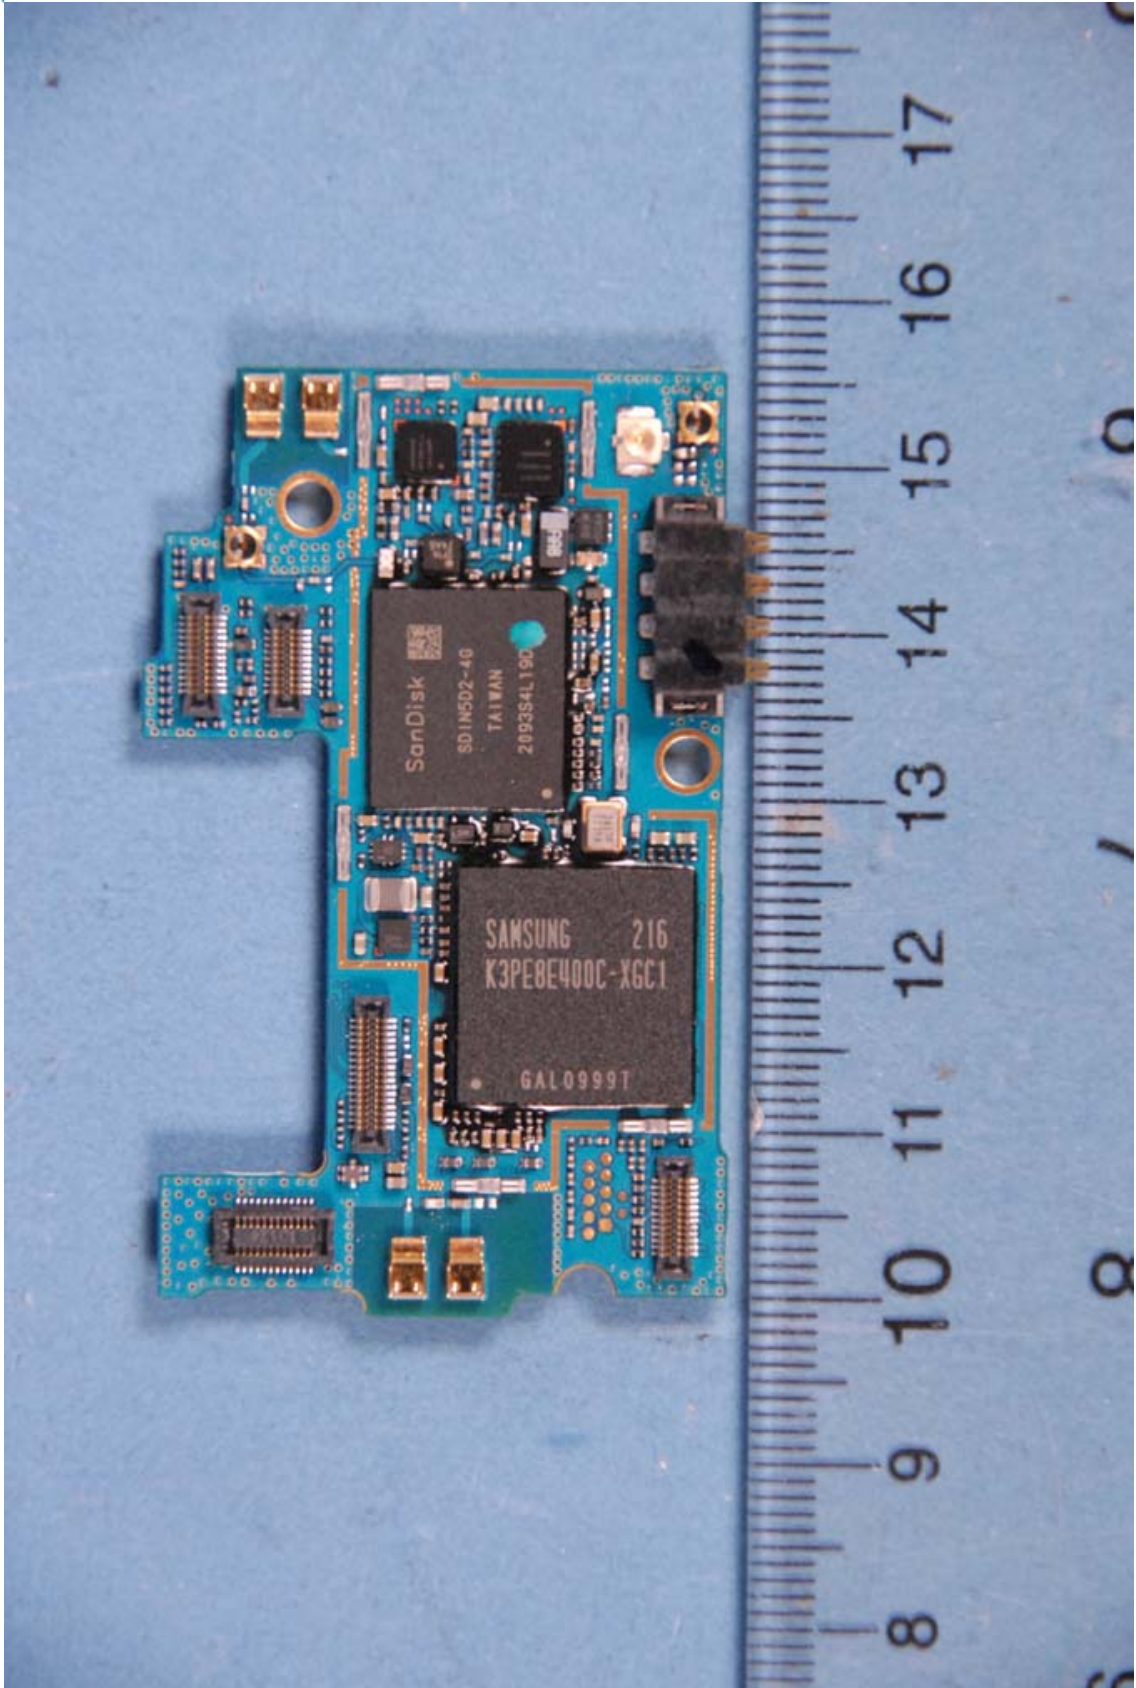

INTERNAL PHOTOGRAPHS

	<p>LG Electronics MobileComm U.S.A., Inc. FCC ID: ZNFUS730</p>	<p>Model: US730</p>
<p>Internal Photos</p>	<p>EUT Type: Portable Handset</p>	<p>Page 1 of 9</p>

	<p>LG Electronics MobileComm U.S.A., Inc. FCC ID: ZNFUS730</p>	<p>Model: US730</p>
<p>Internal Photos</p>	<p>EUT Type: Portable Handset</p>	<p>Page 2 of 9</p>

	LG Electronics MobileComm U.S.A., Inc. FCC ID: ZNFUS730	Model: US730
Internal Photos	EUT Type: Portable Handset	Page 3 of 9

	LG Electronics MobileComm U.S.A., Inc. FCC ID: ZNFUS730	Model: US730
Internal Photos	EUT Type: Portable Handset	Page 4 of 9

	LG Electronics MobileComm U.S.A., Inc. FCC ID: ZNFUS730	Model: US730
Internal Photos	EUT Type: Portable Handset	Page 5 of 9

	LG Electronics MobileComm U.S.A., Inc. FCC ID: ZNFUS730	Model: US730
Internal Photos	EUT Type: Portable Handset	Page 6 of 9