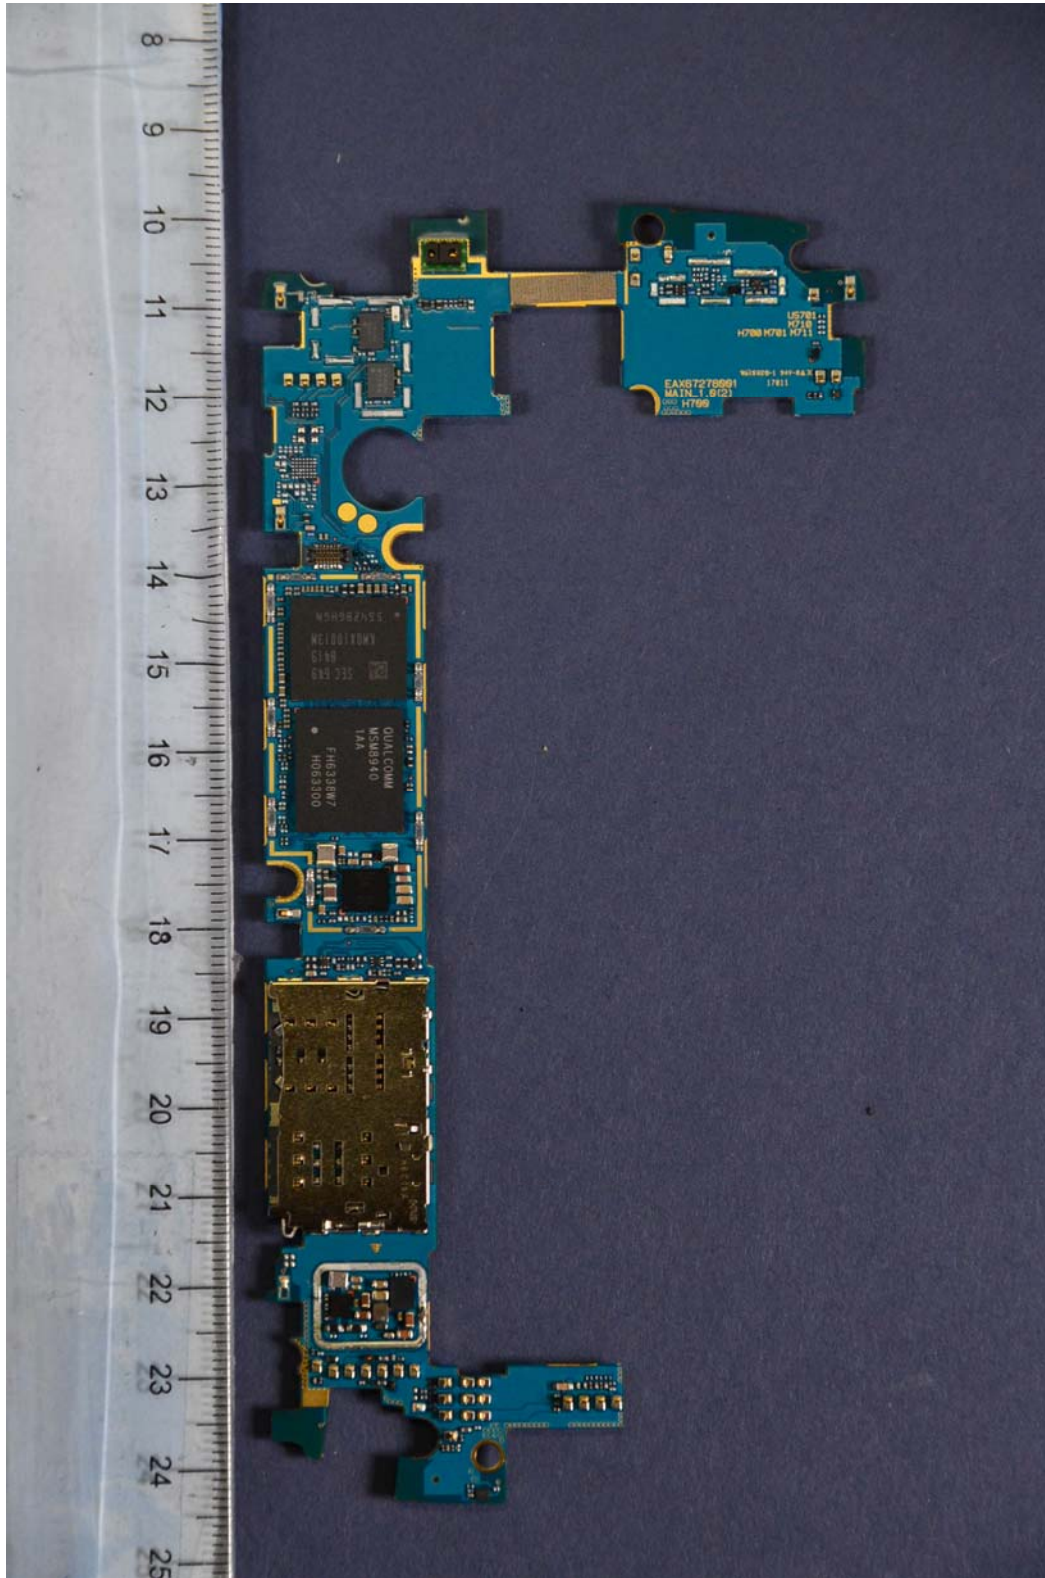

INTERNAL PHOTOGRAPHS

	<p>LG Electronics MobileComm U.S.A FCC ID: ZNFUS701</p>	<p>Model: LG-US701</p>
<p>Internal Photos</p>	<p>EUT Type: Portable Handset</p>	<p>Page 1 of 8</p>

	<p>LG Electronics MobileComm U.S.A FCC ID: ZNFUS701</p>	<p>Model: LG-US701</p>
<p>Internal Photos</p>	<p>EUT Type: Portable Handset</p>	<p>Page 3 of 8</p>

	<p>LG Electronics MobileComm U.S.A FCC ID: ZNFUS701</p>	<p>Model: LG-US701</p>
<p>Internal Photos</p>	<p>EUT Type: Portable Handset</p>	<p>Page 4 of 8</p>

	LG Electronics MobileComm U.S.A FCC ID: ZNFUS701	Model: LG-US701
Internal Photos	EUT Type: Portable Handset	Page 7 of 8