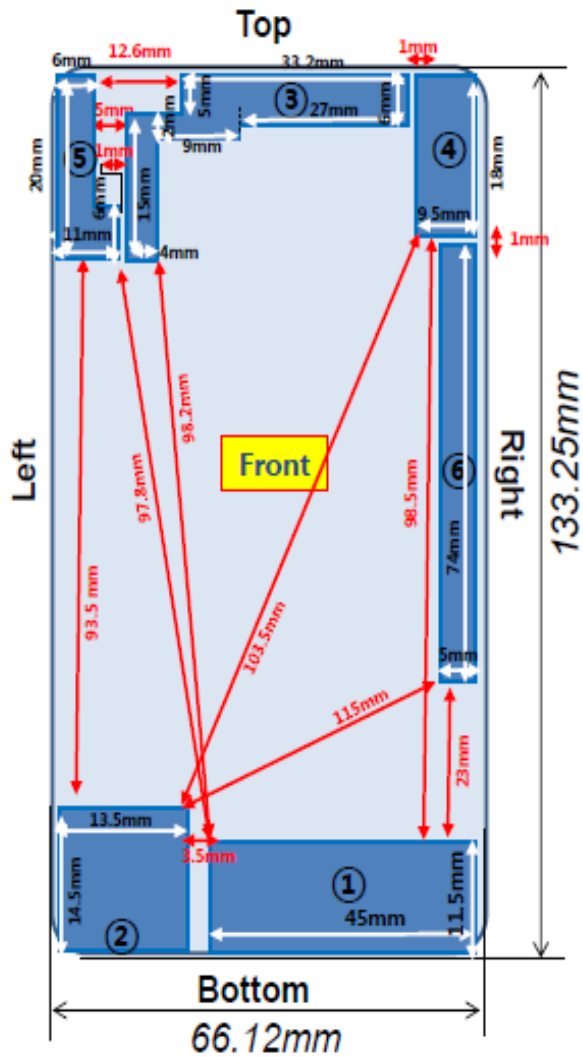

## Overall Dimensions

Front View of the DUT

Rear View of the DUT

## Setup Photos

Handset Vertical and Horizontal Reference Lines

Vertical  
Center Line

Horizontal  
Line

# Hotspot Exposure Conditions

Edge 1

Edge 2

Edge 3

Edge 4

## Antenna Dimensions & Separation Distances

Antenna	Mode	Band
①	CDMA	BC0 Tx, Rx
	LTE	Band 5 Tx, Rx
	LTE	Band 12 Tx, Rx
	LTE	Band 17 Tx, Rx
	LTE	Band 25 Tx, Rx
②	CDMA	BC1 Tx, Rx
	LTE	Band 2 Tx, Rx
	LTE	Band 4 Tx, Rx
③	CDMA	BC1 2 <sup>nd</sup> Rx
	LTE	Band 2 2 <sup>nd</sup> Rx
	LTE	Band 4 2 <sup>nd</sup> Rx
	LTE	Band 12 2 <sup>nd</sup> Rx
	LTE	Band 17 2 <sup>nd</sup> Rx
	LTE	Band 25 2 <sup>nd</sup> Rx
④	GNSS	1.574~1.6GHz
⑤	Bluetooth	2.4GHz
	Wi-Fi	2.4GHz
⑥	CDMA	BC0 2 <sup>nd</sup> Rx
	LTE	Band 5 2 <sup>nd</sup> Rx