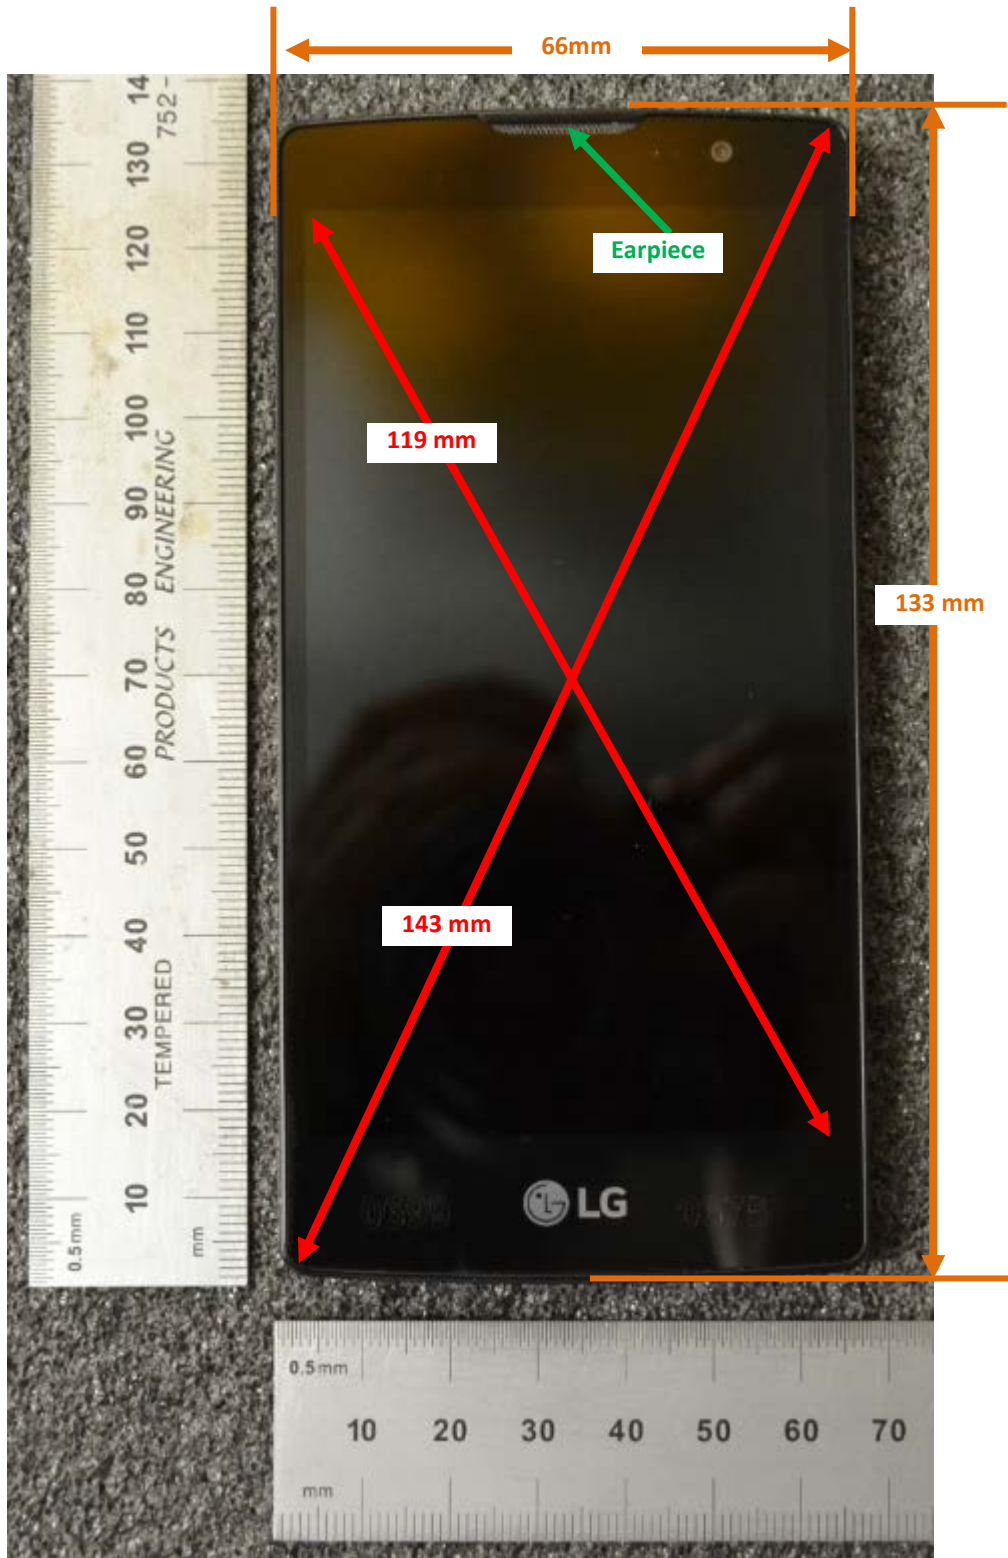

# DUT and SAR Set-up Photos

## Overall Dimensions

Front View of the DUT

Rear View of the DUT

## Setup Photos

Handset Vertical and Horizontal Reference Lines

Vertical  
Center Line

Horizontal  
Line

## Head Exposure Conditions

Left Touch

Left Tilt (15°)

Right Touch

Right Tilt (15°)