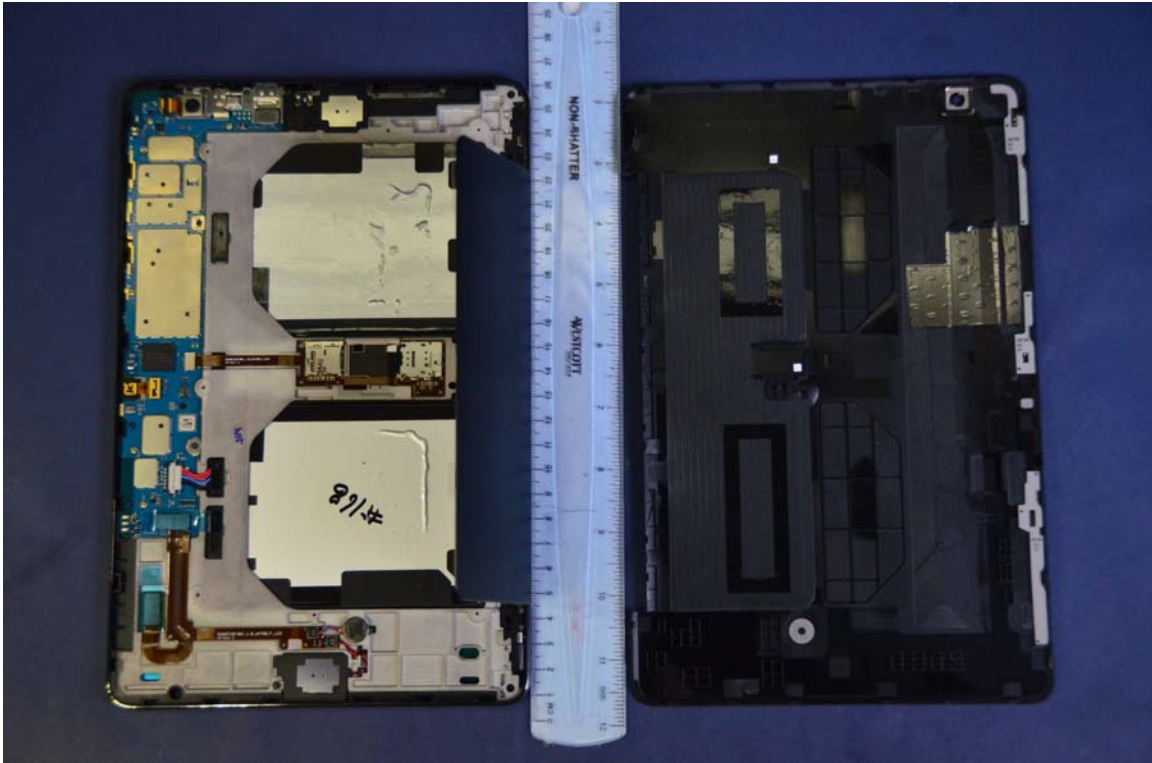

INTERNAL PHOTOGRAPHS

| | | |
|------------------------|---|------------------------|
| | <p>LG Electronics MobileComm U.S.A FCC ID: ZNFUK750</p> | <p>Model: LG-UK750</p> |
| <p>Internal Photos</p> | <p>EUT Type: Portable Tablet</p> | <p>Page 1 of 5</p> |

| | | |
|------------------------|---|------------------------|
| | <p>LG Electronics MobileComm U.S.A FCC ID: ZNFUK750</p> | <p>Model: LG-UK750</p> |
| <p>Internal Photos</p> | <p>EUT Type: Portable Tablet</p> | <p>Page 2 of 5</p> |

| | | |
|------------------------|---|------------------------|
| | <p>LG Electronics MobileComm U.S.A FCC ID: ZNFUK750</p> | <p>Model: LG-UK750</p> |
| <p>Internal Photos</p> | <p>EUT Type: Portable Tablet</p> | <p>Page 3 of 5</p> |

| | | |
|-----------------|--|-----------------|
| | LG Electronics MobileComm U.S.A FCC ID: ZNFUK750 | Model: LG-UK750 |
| Internal Photos | EUT Type: Portable Tablet | Page 5 of 5 |