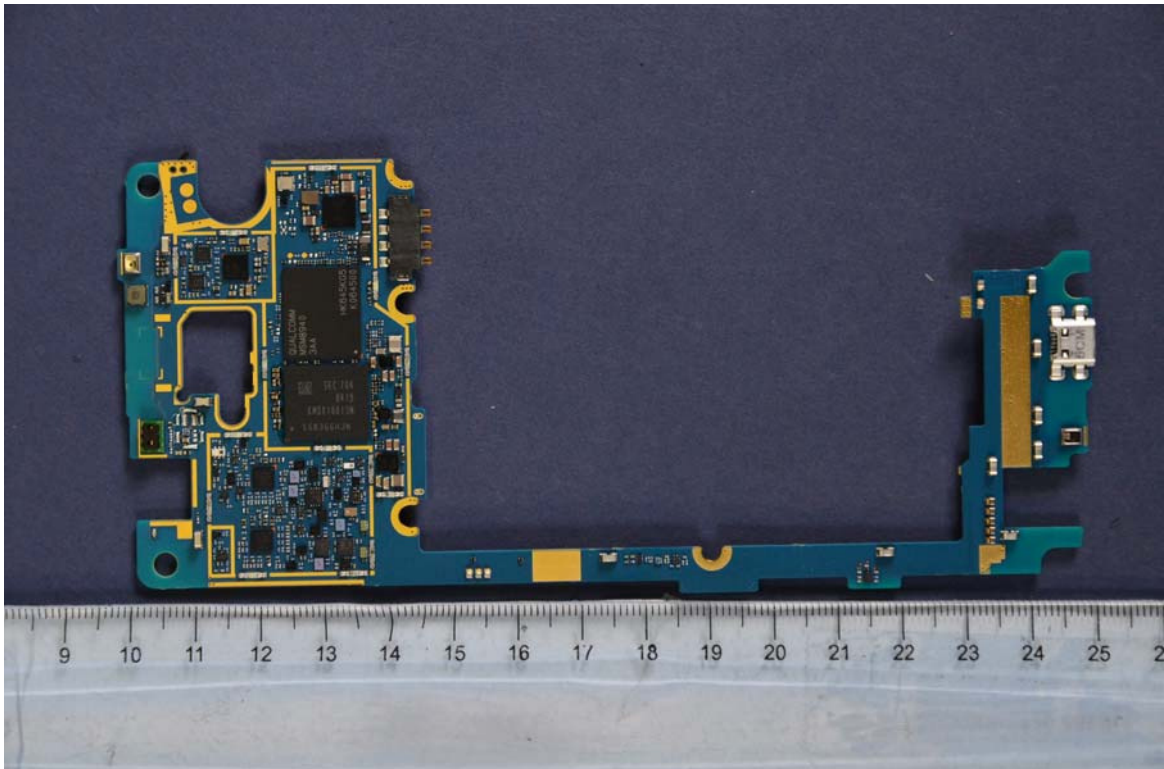

INTERNAL PHOTOGRAPHS

	<p>LG Electronics MobileComm U.S.A FCC ID: ZNFTP450</p>	<p>Model: LG-TP450</p>
<p>Internal Photos</p>	<p>EUT Type: Portable Handset</p>	<p>Page 1 of 7</p>

	LG Electronics MobileComm U.S.A FCC ID: ZNFTP450	Model: LG-TP450
Internal Photos	EUT Type: Portable Handset	Page 2 of 7

	LG Electronics MobileComm U.S.A FCC ID: ZNFTP450	Model: LG-TP450
Internal Photos	EUT Type: Portable Handset	Page 4 of 7

	LG Electronics MobileComm U.S.A FCC ID: ZNFTP450	Model: LG-TP450
Internal Photos	EUT Type: Portable Handset	Page 5 of 7

	LG Electronics MobileComm U.S.A FCC ID: ZNFTP450	Model: LG-TP450
Internal Photos	EUT Type: Portable Handset	Page 6 of 7

	LG Electronics MobileComm U.S.A FCC ID: ZNFTP450	Model: LG-TP450
Internal Photos	EUT Type: Portable Handset	Page 7 of 7