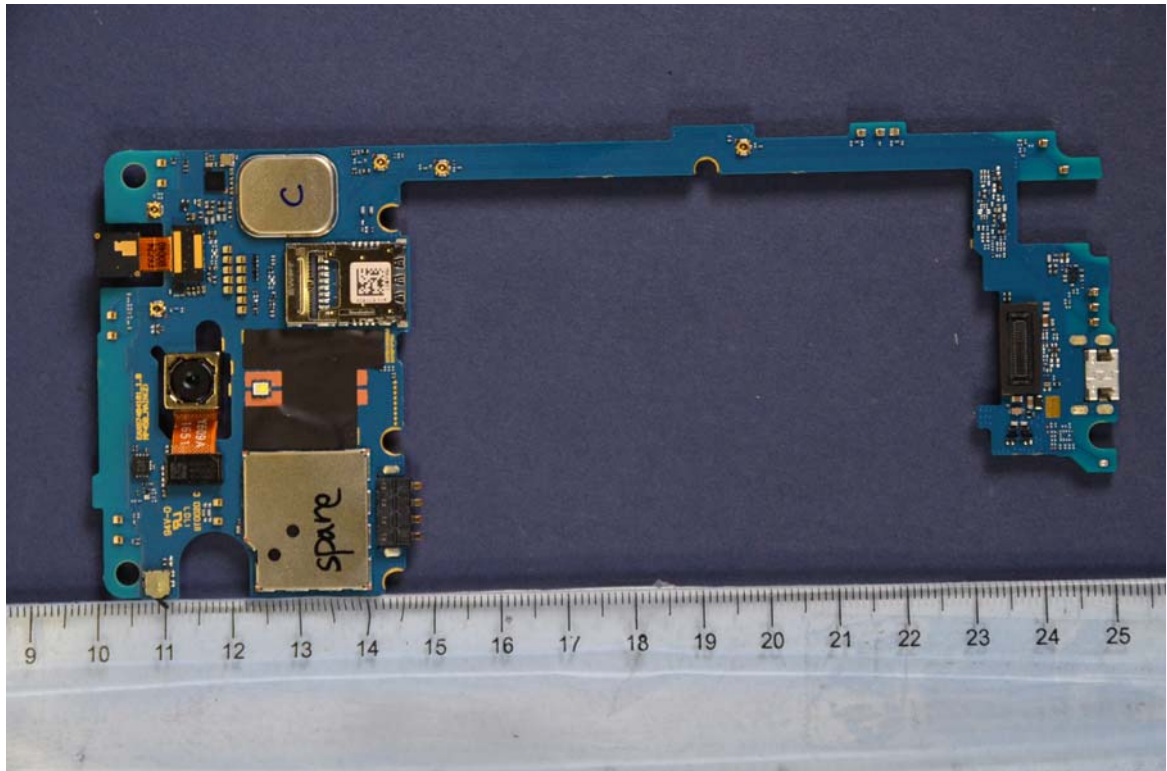

INTERNAL PHOTOGRAPHS

	<p>LG Electronics MobileComm U.S.A FCC ID: ZNFTP450</p>	<p>Model: LG-TP450</p>
<p>Internal Photos</p>	<p>EUT Type: Portable Handset</p>	<p>Page 1 of 7</p>

	LG Electronics MobileComm U.S.A FCC ID: ZNFTP450	Model: LG-TP450
Internal Photos	EUT Type: Portable Handset	Page 2 of 7

	LG Electronics MobileComm U.S.A FCC ID: ZNFTP450	Model: LG-TP450
Internal Photos	EUT Type: Portable Handset	Page 4 of 7

	LG Electronics MobileComm U.S.A FCC ID: ZNFTP450	Model: LG-TP450
Internal Photos	EUT Type: Portable Handset	Page 5 of 7

	LG Electronics MobileComm U.S.A FCC ID: ZNFTP450	Model: LG-TP450
Internal Photos	EUT Type: Portable Handset	Page 6 of 7

	LG Electronics MobileComm U.S.A FCC ID: ZNFTP450	Model: LG-TP450
Internal Photos	EUT Type: Portable Handset	Page 7 of 7