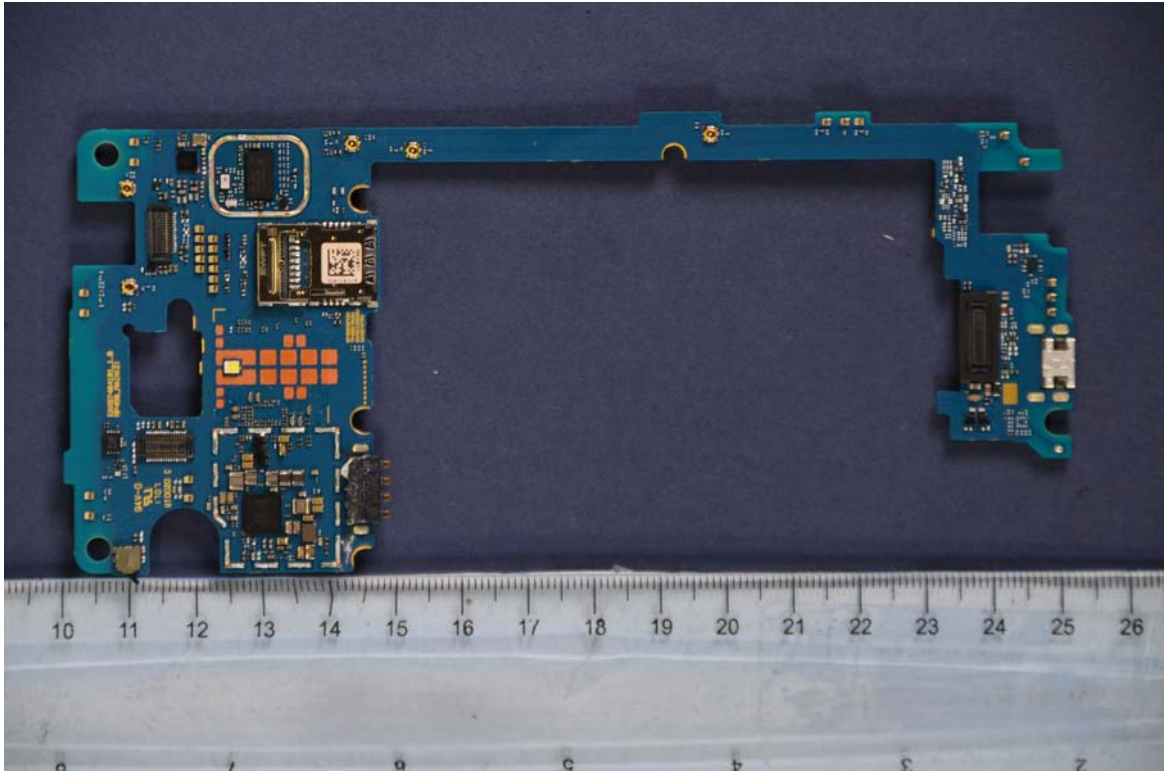

INTERNAL PHOTOGRAPHS

	<p>LG Electronics MobileComm U.S.A FCC ID: ZNFTP450</p>	<p>Model: LG-TP450</p>
<p>Internal Photos</p>	<p>EUT Type: Portable Handset</p>	<p>Page 1 of 7</p>

	LG Electronics MobileComm U.S.A FCC ID: ZNFTP450	Model: LG-TP450
Internal Photos	EUT Type: Portable Handset	Page 2 of 7

	LG Electronics MobileComm U.S.A FCC ID: ZNFTP450	Model: LG-TP450
Internal Photos	EUT Type: Portable Handset	Page 4 of 7

	LG Electronics MobileComm U.S.A FCC ID: ZNFTP450	Model: LG-TP450
Internal Photos	EUT Type: Portable Handset	Page 5 of 7

	LG Electronics MobileComm U.S.A FCC ID: ZNFTP450	Model: LG-TP450
Internal Photos	EUT Type: Portable Handset	Page 6 of 7

	LG Electronics MobileComm U.S.A FCC ID: ZNFTP450	Model: LG-TP450
Internal Photos	EUT Type: Portable Handset	Page 7 of 7