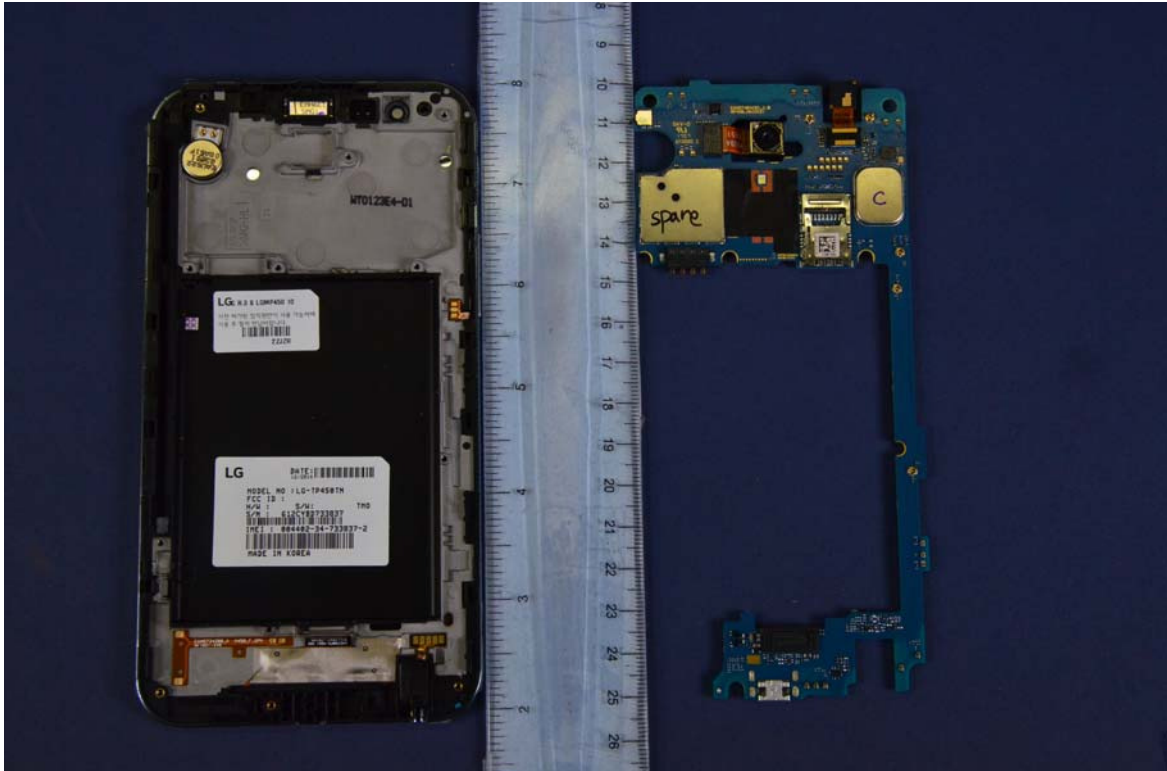

INTERNAL PHOTOGRAPHS

	<p>LG Electronics MobileComm U.S.A FCC ID: ZNFTP450</p>	<p>Model: LG-TP450</p>
<p>Internal Photos</p>	<p>EUT Type: Portable Handset</p>	<p>Page 1 of 7</p>

	LG Electronics MobileComm U.S.A FCC ID: ZNFTP450	Model: LG-TP450
Internal Photos	EUT Type: Portable Handset	Page 2 of 7

	LG Electronics MobileComm U.S.A FCC ID: ZNFTP450	Model: LG-TP450
Internal Photos	EUT Type: Portable Handset	Page 4 of 7

	LG Electronics MobileComm U.S.A FCC ID: ZNFTP450	Model: LG-TP450
Internal Photos	EUT Type: Portable Handset	Page 5 of 7

	LG Electronics MobileComm U.S.A FCC ID: ZNFTP450	Model: LG-TP450
Internal Photos	EUT Type: Portable Handset	Page 6 of 7

	LG Electronics MobileComm U.S.A FCC ID: ZNFTP450	Model: LG-TP450
Internal Photos	EUT Type: Portable Handset	Page 7 of 7