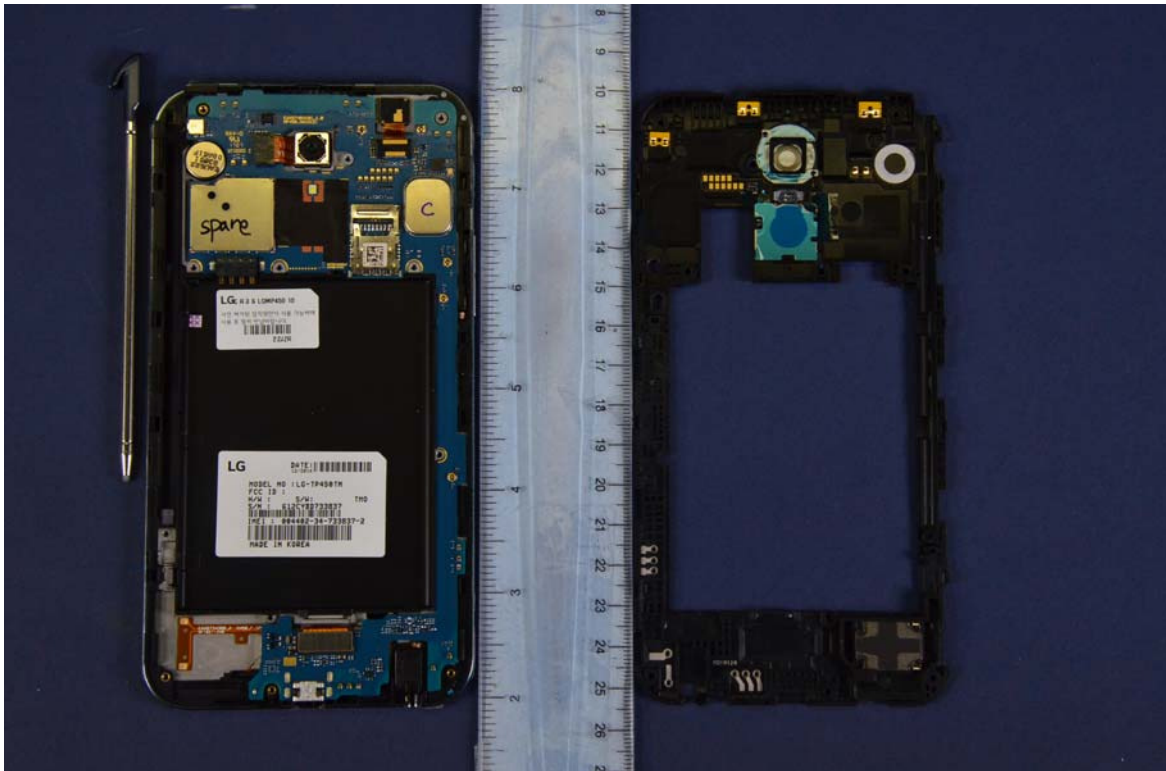

INTERNAL PHOTOGRAPHS

	<p>LG Electronics MobileComm U.S.A FCC ID: ZNFTP450</p>	<p>Model: LG-TP450</p>
<p>Internal Photos</p>	<p>EUT Type: Portable Handset</p>	<p>Page 1 of 7</p>

	LG Electronics MobileComm U.S.A FCC ID: ZNFTP450	Model: LG-TP450
Internal Photos	EUT Type: Portable Handset	Page 2 of 7

	LG Electronics MobileComm U.S.A FCC ID: ZNFTP450	Model: LG-TP450
Internal Photos	EUT Type: Portable Handset	Page 4 of 7

	LG Electronics MobileComm U.S.A FCC ID: ZNFTP450	Model: LG-TP450
Internal Photos	EUT Type: Portable Handset	Page 5 of 7

	LG Electronics MobileComm U.S.A FCC ID: ZNFTP450	Model: LG-TP450
Internal Photos	EUT Type: Portable Handset	Page 6 of 7

	LG Electronics MobileComm U.S.A FCC ID: ZNFTP450	Model: LG-TP450
Internal Photos	EUT Type: Portable Handset	Page 7 of 7