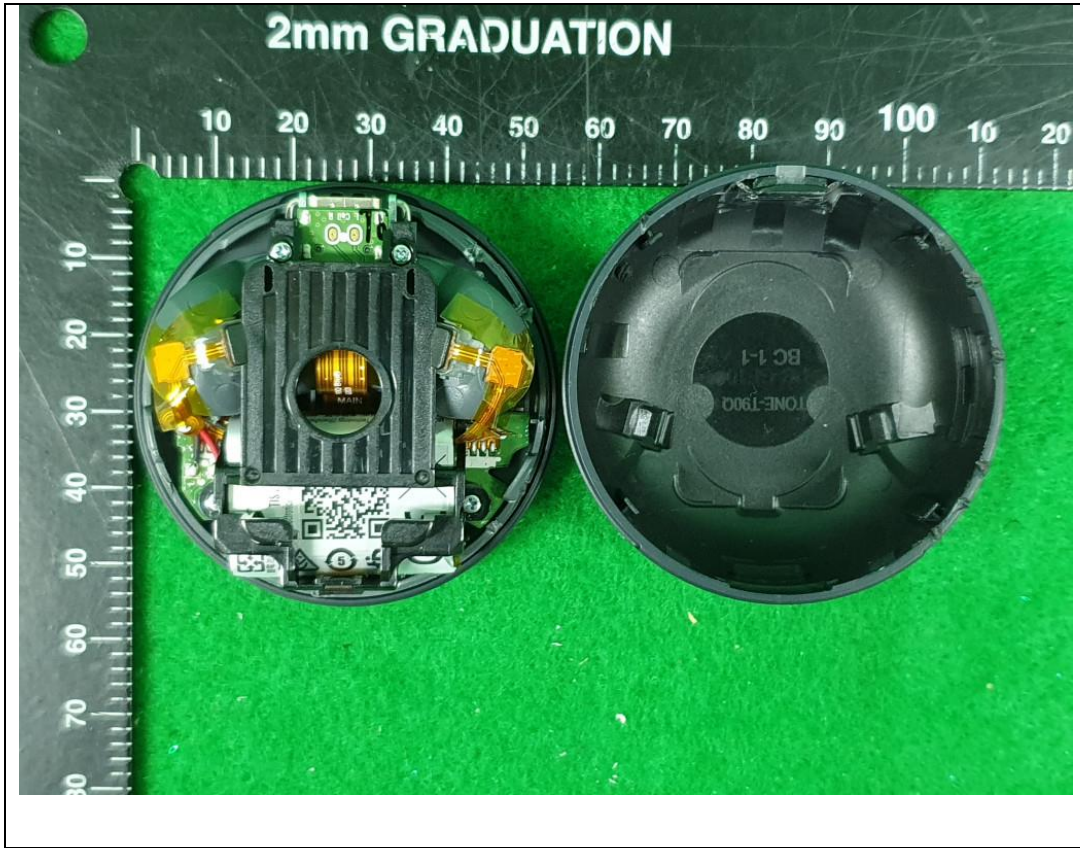

# <Bluetooth Earbud (Right) Sub View>

# <Bluetooth Earbud (Left) View>

<Bluetooth Earbud (Left) PCB View>

<Bluetooth Earbud (Left) Antenna View>

# <Bluetooth Earbud (Cradle) View>

# <Bluetooth Earbud (Cradle) PCB View>