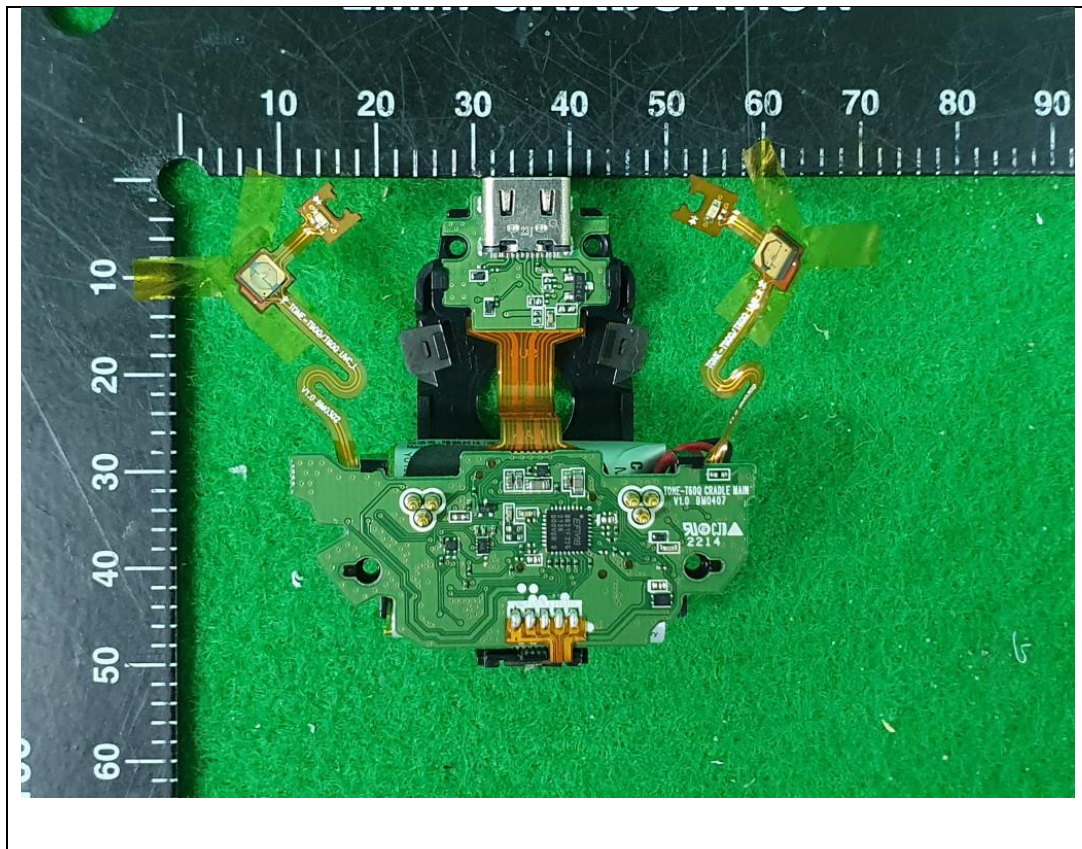

# <Bluetooth Earbud (Right) Sub View>

# <Bluetooth Earbud (Left) View>

<Bluetooth Earbud (Left) PCB View>

<Bluetooth Earbud (Left) Antenna View>

# <Bluetooth Earbud (Cradle) View>

# <Bluetooth Earbud (Cradle) PCB View>