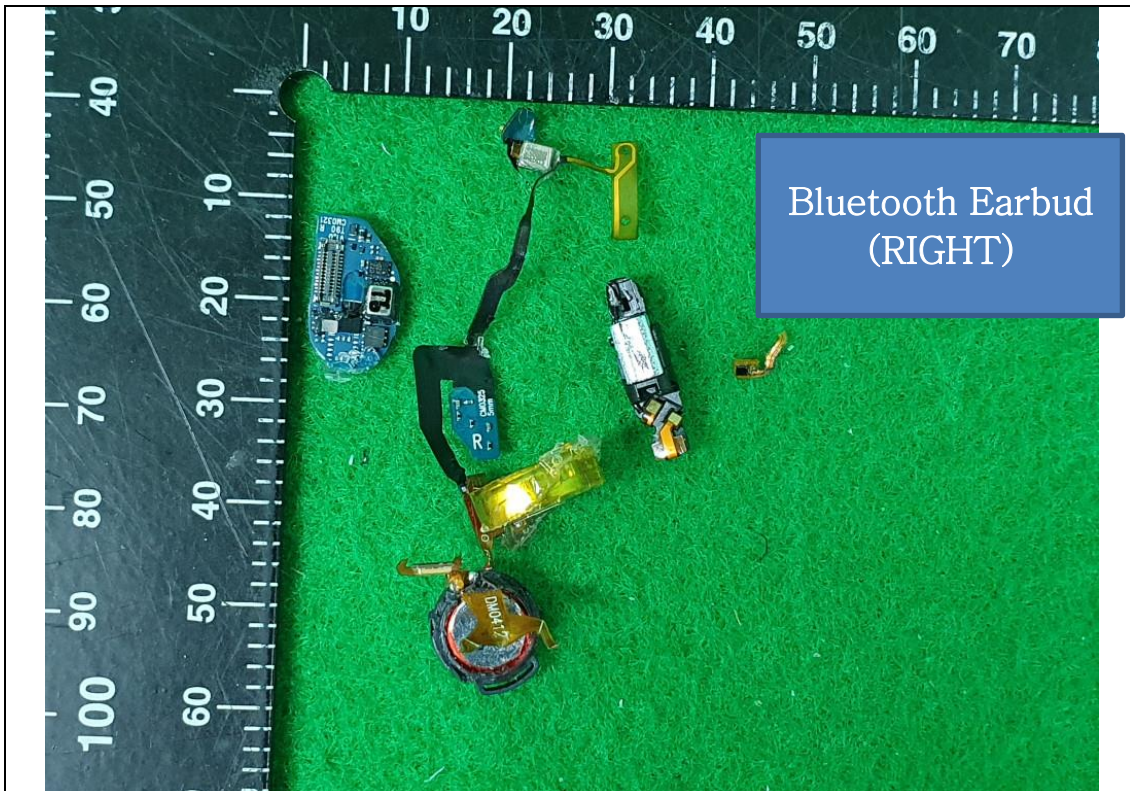

# <Internal View>

BT Internal Antenna  
(Left Ear)

BT Internal Antenna  
(Right Ear)

Bluetooth Earbud  
(RIGHT)

# <Bluetooth Earbud (Right) PCB View>

# <Bluetooth Earbud (Right) Ant View>