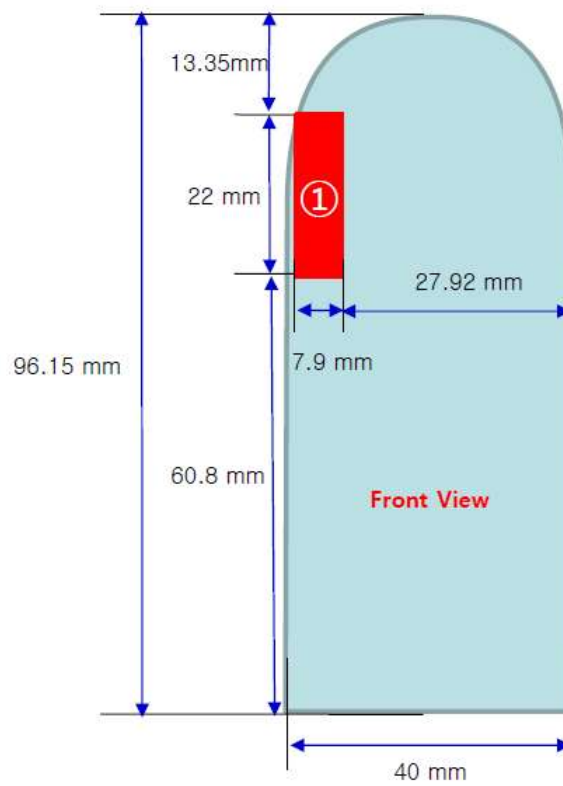

## Antenna and Device Information

① BT/WIFI

MODE	TX(MHz)	RX(MHz)
WIFI	2412 ~ 2462	2412 ~ 2462
BT	2402 ~ 2480	2402 ~ 2480

## SAR Test Setup Photographs

■ **Test Setup Photo (Body All)**

■ **Test Setup Photo (Rear)**

**[Distance of 0 cm from the EUT]**

■ **Test Setup Photo (Front)**

[Distance of **0 cm** from the EUT]

■ **Test Setup Photo (Left)**

**[Distance of 0 cm from the EUT]**

■ **Test Setup Photo (Right)**

**[Distance of 0 cm from the EUT]**

■ **Test Setup Photo(Top)**

**[Distance of 0 cm from the EUT]**

■ **Test Setup Photo(Bottom)**

**[Distance of 0 cm from the EUT]**