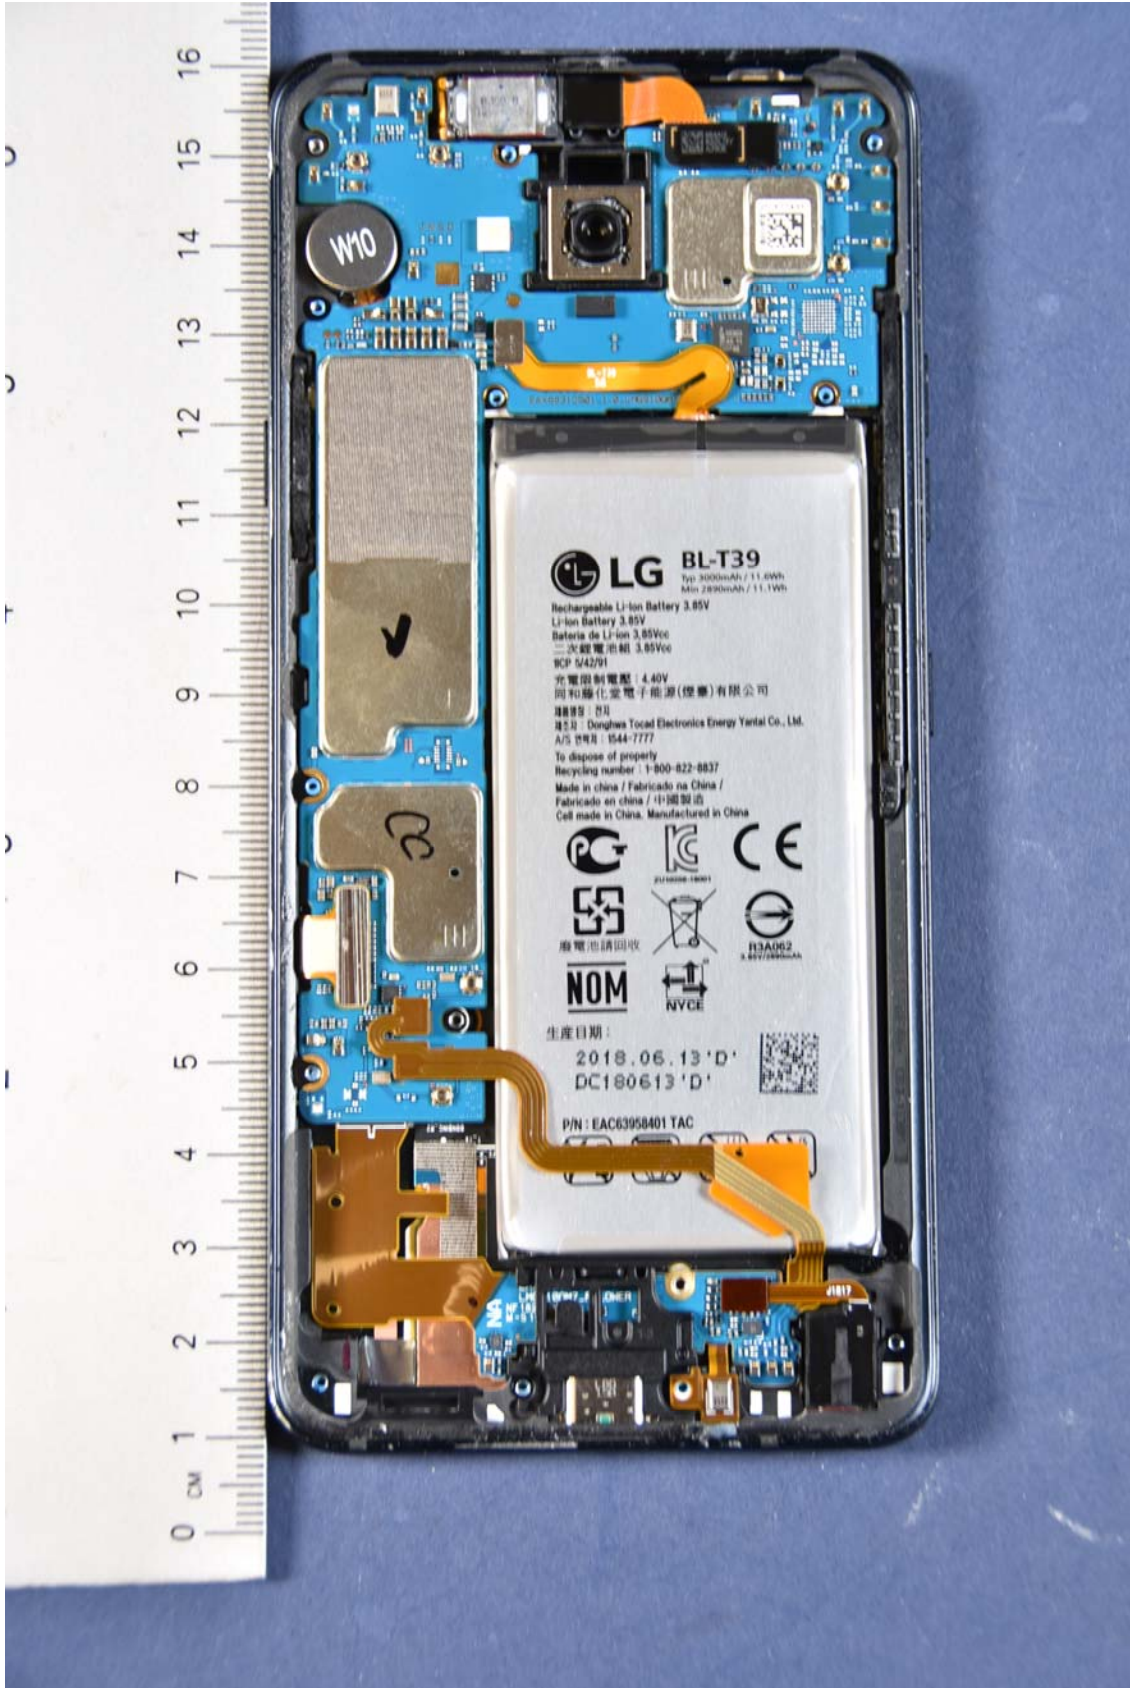

**INTERNAL PHOTOGRAPHS**

	<p>LG Electronics USA, Inc. FCC ID: ZNFQ910QM</p>	<p>Model: LM-Q910QM</p>
<p>Internal Photos</p>	<p>EUT Type: Portable Handset</p>	<p>Page 1 of 9</p>

	LG Electronics USA, Inc. FCC ID: ZNFQ910QM	Model: LM-Q910QM
Internal Photos	EUT Type: Portable Handset	Page 4 of 9

	LG Electronics USA, Inc. FCC ID: ZNFQ910QM	Model: LM-Q910QM
Internal Photos	EUT Type: Portable Handset	Page 6 of 9

	LG Electronics USA, Inc. FCC ID: ZNFQ910QM	Model: LM-Q910QM
Internal Photos	EUT Type: Portable Handset	Page 9 of 9