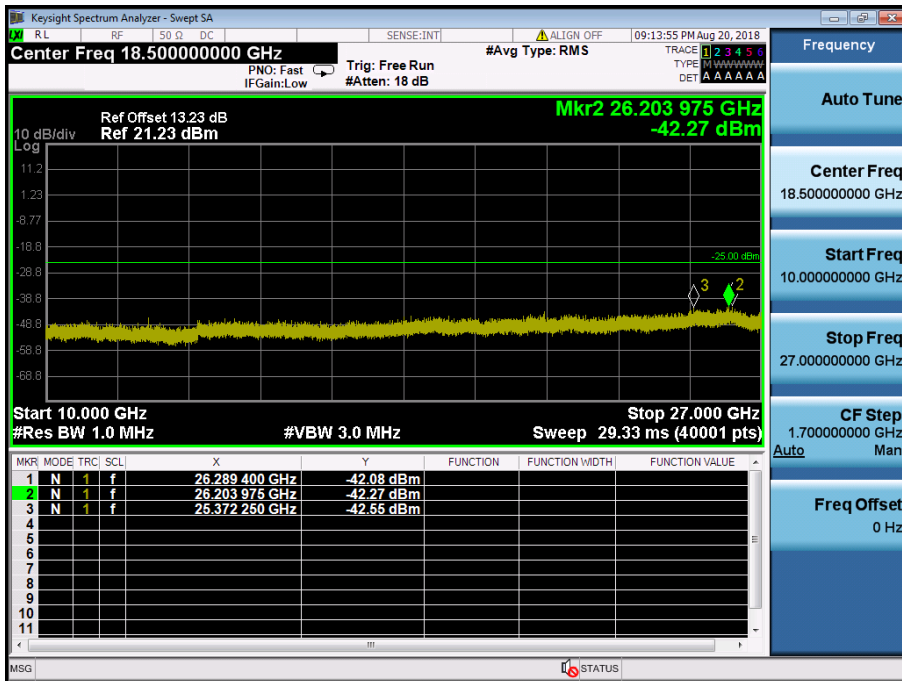

LTE Band 41 / 5MHz / 16QAM - RB Size/Offset (1/24) – High Channel