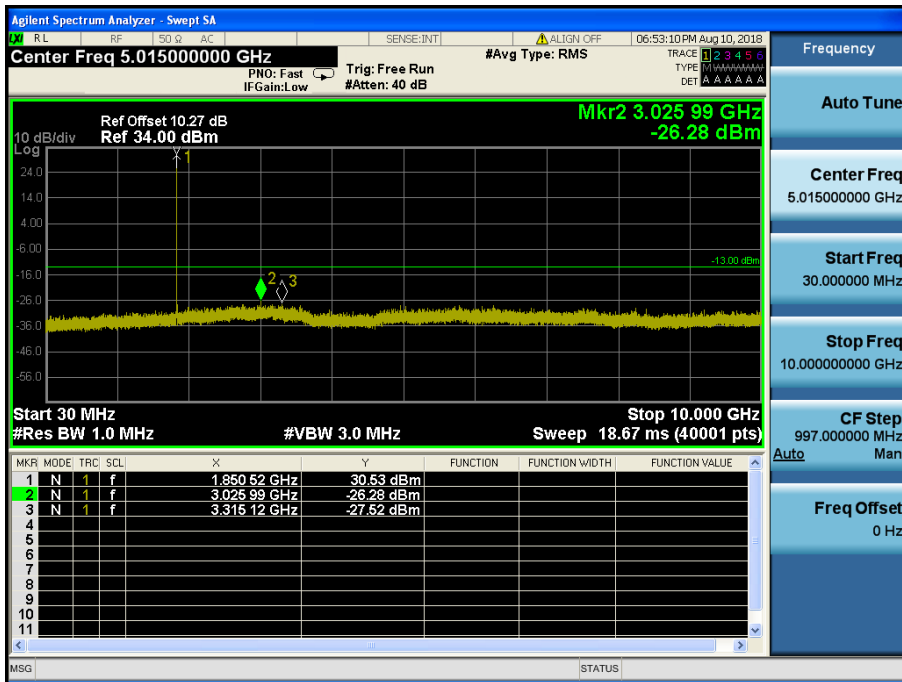

LTE Band 2 / 5MHz / QPSK - RB Size/Offset (12/0) – Low Channel

LTE Band 2 / 5MHz / QPSK - RB Size/Offset (1/0) – Mid Channel

LTE Band 2 / 5MHz / QPSK - RB Size/Offset (1/0) – Mid Channel

LTE Band 2 / 5MHz / QPSK - RB Size/Offset (12/6) – High Channel

LTE Band 2 / 5MHz / QPSK - RB Size/Offset (12/6) – High Channel

LTE Band 2 / 3MHz / QPSK - RB Size/Offset (1/0) – Low Channel

LTE Band 2 / 3MHz / QPSK - RB Size/Offset (1/0) – Low Channel

LTE Band 2 / 3MHz / 64QAM - RB Size/Offset (8/4) – Mid Channel