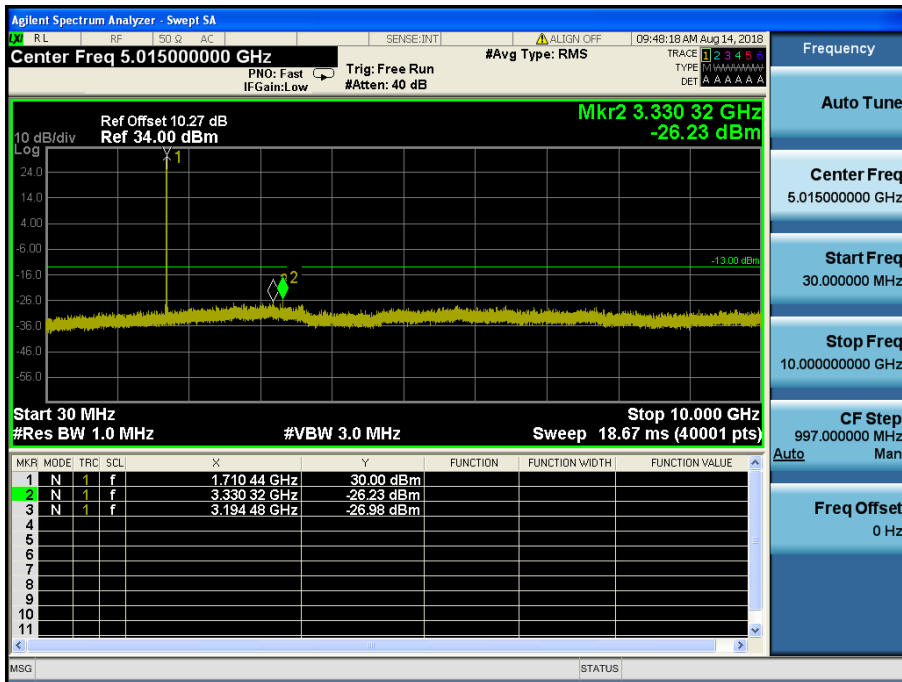

LTE Band 4,66 / 5MHz / QPSK - RB Size/Offset (12/13) – High Channel

LTE Band 4,66 / 5MHz / QPSK - RB Size/Offset (12/13) – High Channel

LTE Band 4,66 / 3MHz / QPSK - RB Size/Offset (1/0) – Low Channel

LTE Band 4,66 / 3MHz / QPSK - RB Size/Offset (1/0) – Low Channel

LTE Band 4,66 / 3MHz / 64QAM - RB Size/Offset (1/7) – Mid Channel

LTE Band 4,66 / 3MHz / 64QAM - RB Size/Offset (1/7) – Mid Channel

LTE Band 4,66 / 3MHz / 16QAM - RB Size/Offset (1/7) – High Channel

LTE Band 4,66 / 3MHz / 16QAM - RB Size/Offset (1/7) – High Channel

LTE Band 4,66 / 1.4MHz / 64QAM - RB Size/Offset (3/0) – Low Channel

LTE Band 4,66 / 1.4MHz / 64QAM - RB Size/Offset (3/0) – Low Channel

LTE Band 4,66 / 1.4MHz / 16QAM - RB Size/Offset (3/0) – Mid Channel