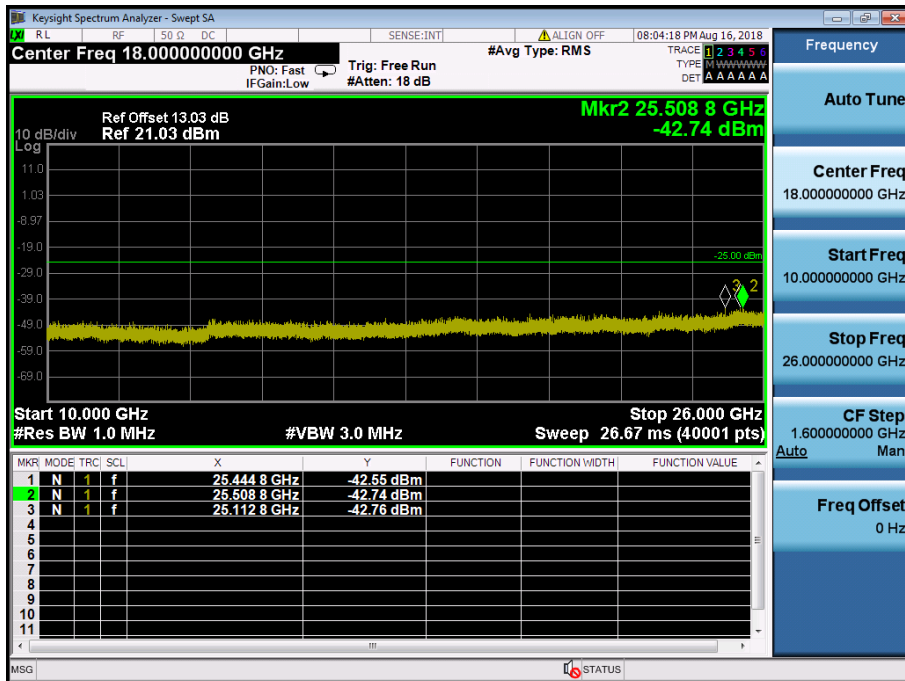

LTE Band 41 / 5MHz / 16QAM - RB Size/Offset (1/24) – High Channel

LTE Band 41 / 5MHz / 16QAM - RB Size/Offset (1/24) – High Channel

8.4.7 LTE Band 7

LTE Band 7 / 20MHz / 64QAM - RB Size/Offset (1/0) – Low Channel

LTE Band 7 / 20MHz / 64QAM - RB Size/Offset (1/0) – Low Channel

LTE Band 7 / 20MHz / 16QAM - RB Size/Offset (1/99) – Mid Channel

LTE Band 7 / 20MHz / 16QAM - RB Size/Offset (1/99) – Mid Channel

LTE Band 7 / 20MHz / 16QAM- RB Size/Offset (1/0) – High Channel