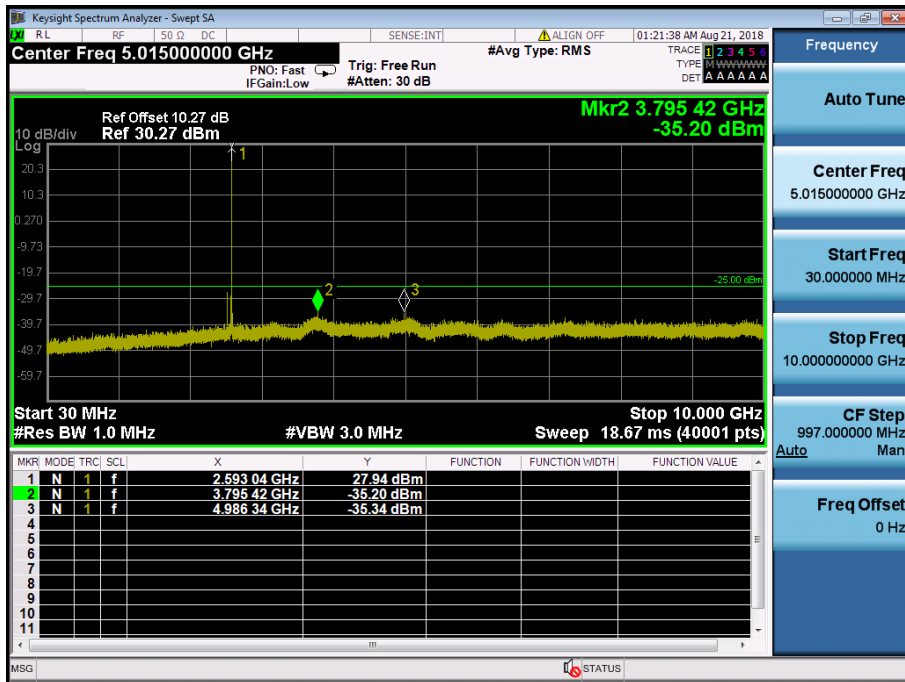

LTE Band 41 / 15MHz / 64QAM - RB Size/Offset (1/36) – Mid Channel