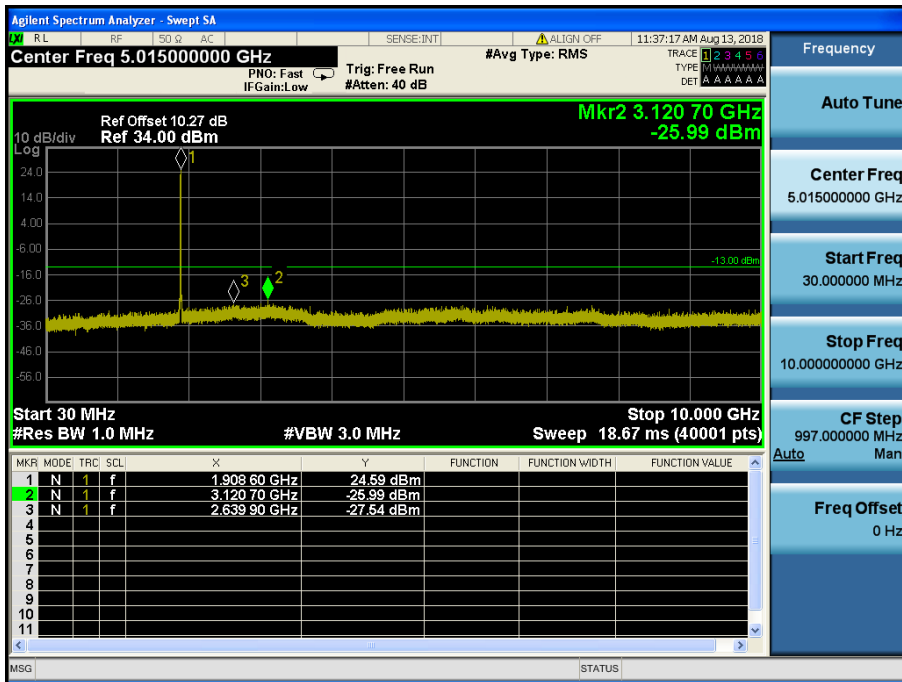

LTE Band 2 / 15MHz / QPSK - RB Size/Offset (36/0) – High Channel

LTE Band 2 / 10MHz / QPSK - RB Size/Offset (25/25) – Low Channel

LTE Band 2 / 10MHz / QPSK - RB Size/Offset (25/25) – Low Channel

LTE Band 2 / 10MHz / 64QAM - RB Size/Offset (25/0) – Mid Channel

LTE Band 2 / 10MHz / 64QAM - RB Size/Offset (25/0) – Mid Channel

LTE Band 2 / 10MHz / 16QAM - RB Size/Offset (25/25) – High Channel

LTE Band 2 / 10MHz / 16QAM - RB Size/Offset (25/25) – High Channel

LTE Band 2 / 5MHz / QPSK - RB Size/Offset (12/0) – Low Channel