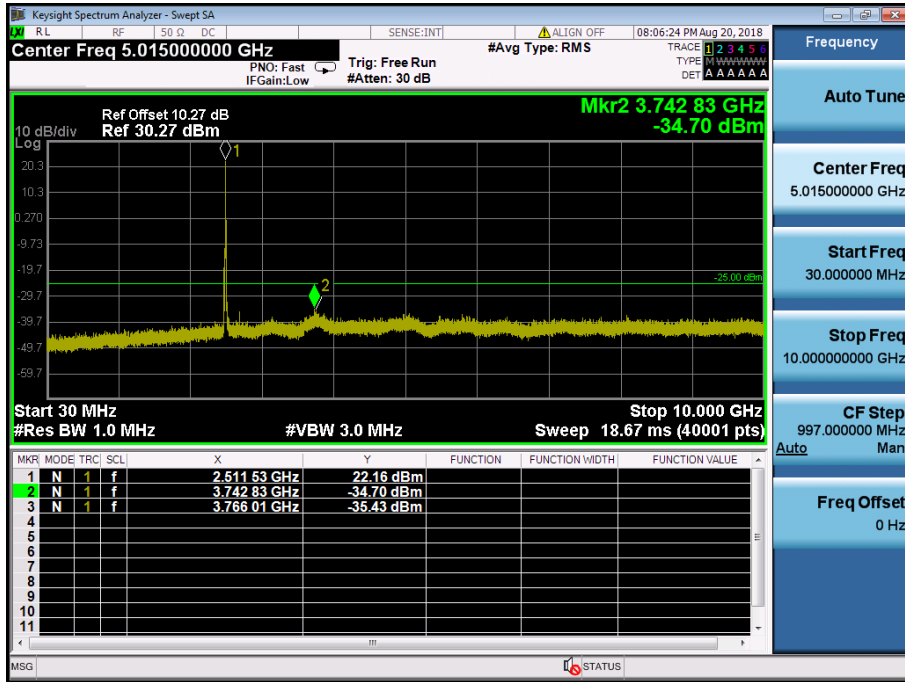

LTE Band 2 / 1.4MHz / 64QAM - RB Size/Offset (1/0) – Low Channel

LTE Band 2 / 1.4MHz / 16QAM - RB Size/Offset (6/0) – Mid Channel

LTE Band 2 / 1.4MHz / 16QAM - RB Size/Offset (6/0) – Mid Channel

LTE Band 2 / 1.4MHz / QPSK - RB Size/Offset (6/0) – High Channel

LTE Band 2 / 1.4MHz / QPSK - RB Size/Offset (6/0) – High Channel

8.4.6 LTE Band 41

LTE Band 41 / 20MHz / QPSK - RB Size/Offset (50/50) – Low Channel

LTE Band 41 / 20MHz / QPSK - RB Size/Offset (50/50) – Low Channel