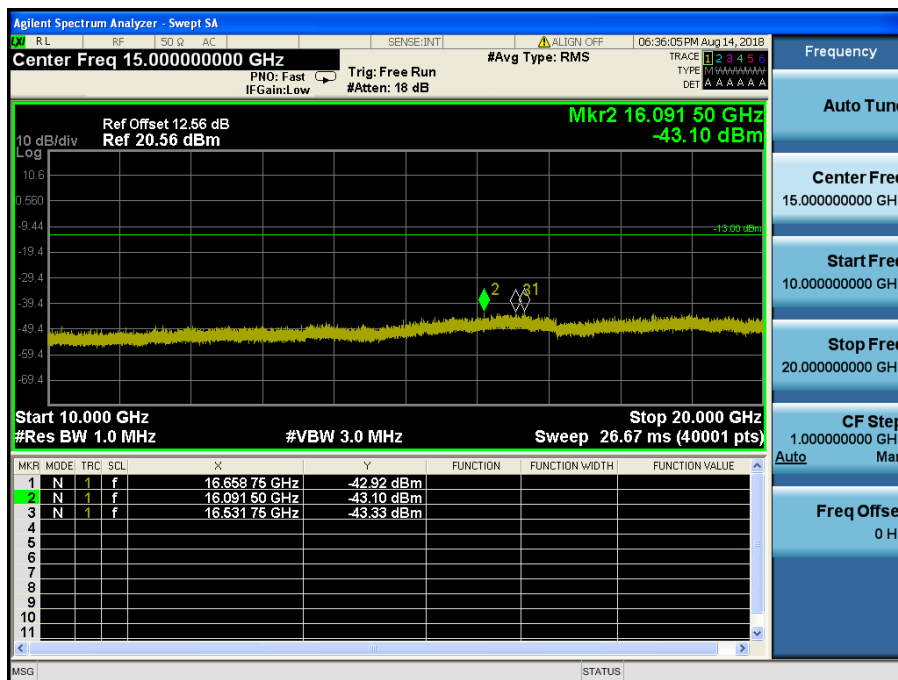

LTE Band 4,66 / 5MHz / QPSK - RB Size/Offset (12/13) – High Channel

LTE Band 4,66 / 5MHz / QPSK - RB Size/Offset (12/13) – High Channel

LTE Band 4,66 / 3MHz / QPSK - RB Size/Offset (1/0) – Low Channel

LTE Band 4,66 / 3MHz / QPSK - RB Size/Offset (1/0) – Low Channel

LTE Band 4,66 / 3MHz / 64QAM - RB Size/Offset (1/7) – Mid Channel

LTE Band 4,66 / 3MHz / 64QAM - RB Size/Offset (1/7) – Mid Channel

LTE Band 4,66 / 3MHz / 16QAM - RB Size/Offset (1/7) – High Channel

LTE Band 4,66 / 3MHz / 16QAM - RB Size/Offset (1/7) – High Channel

LTE Band 4,66 / 1.4MHz / 64QAM - RB Size/Offset (3/0) – Low Channel

LTE Band 4,66 / 1.4MHz / 64QAM - RB Size/Offset (3/0) – Low Channel

LTE Band 4,66 / 1.4MHz / 16QAM - RB Size/Offset (3/0) – Mid Channel

LTE Band 4,66 / 1.4MHz / 16QAM - RB Size/Offset (3/0) – Mid Channel

LTE Band 4,66 / 1.4MHz / 64QAM - RB Size/Offset (1/0) – High Channel

LTE Band 4,66 / 1.4MHz / 64QAM - RB Size/Offset (1/0) – High Channel