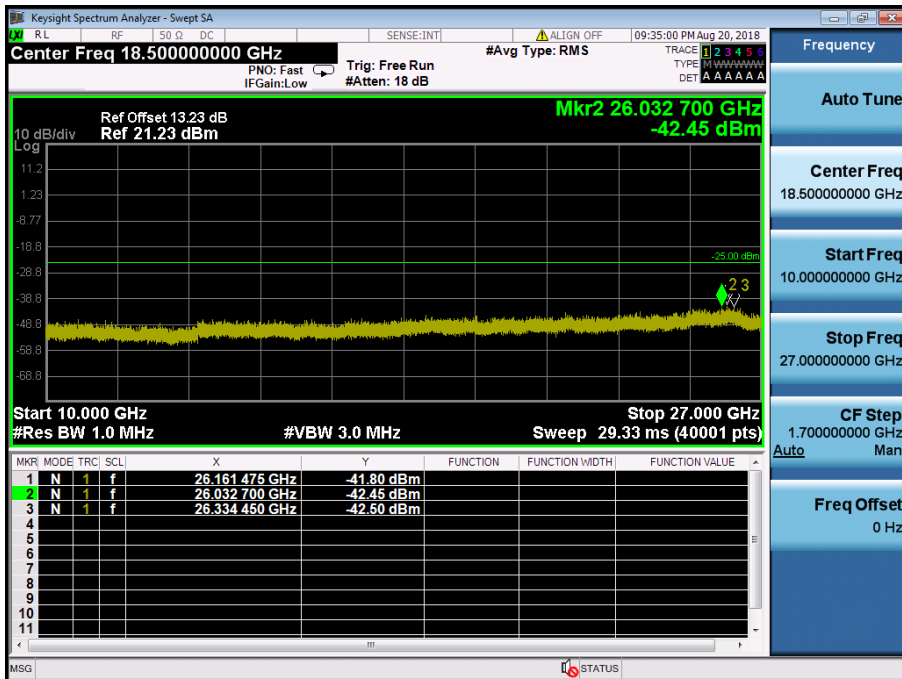

LTE Band 41 / 10MHz / 16QAM - RB Size/Offset (25/25) – Low Channel