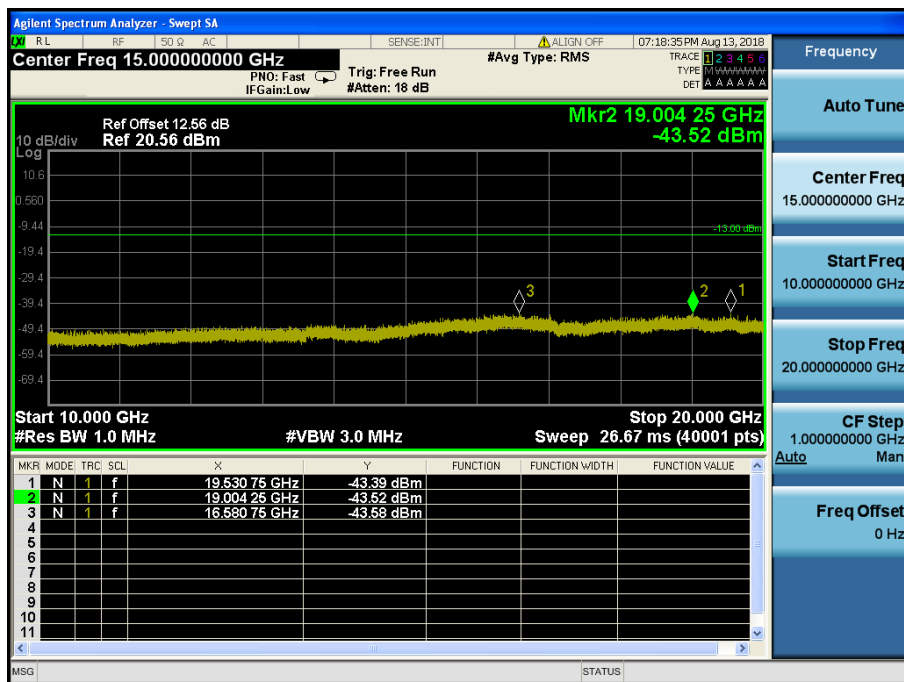

LTE Band 2 / 5MHz / QPSK - RB Size/Offset (12/6) – High Channel

LTE Band 2 / 3MHz / QPSK - RB Size/Offset (1/0) – Low Channel

LTE Band 2 / 3MHz / QPSK - RB Size/Offset (1/0) – Low Channel

LTE Band 2 / 3MHz / 64QAM - RB Size/Offset (8/4) – Mid Channel

LTE Band 2 / 3MHz / 64QAM - RB Size/Offset (8/4) – Mid Channel

LTE Band 2 / 3MHz / 64QAM - RB Size/Offset (1/14) – High Channel

LTE Band 2 / 3MHz / 64QAM - RB Size/Offset (1/14) – High Channel

LTE Band 2 / 1.4MHz / 64QAM - RB Size/Offset (1/0) – Low Channel