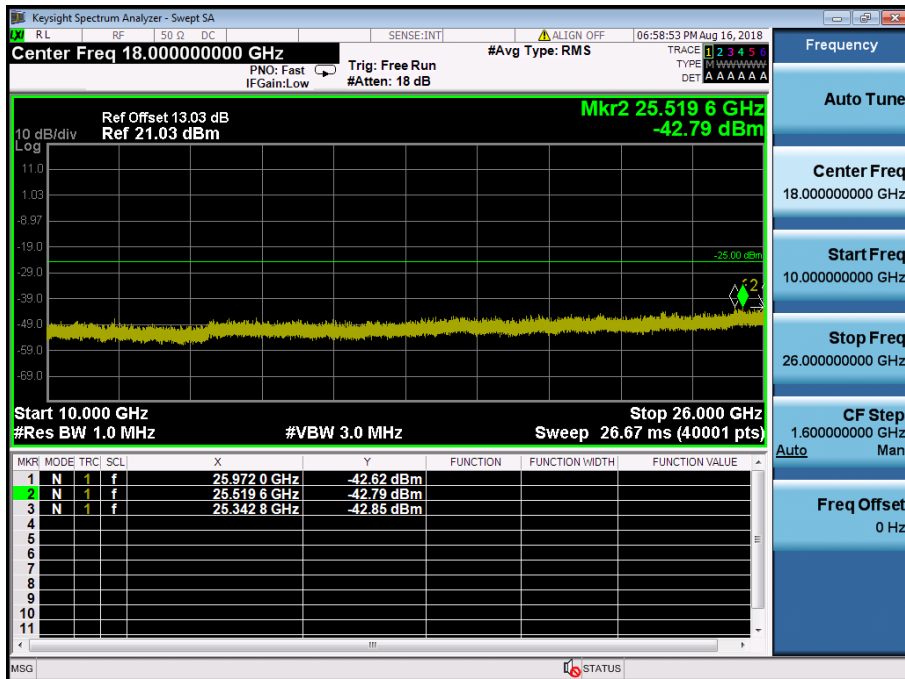

LTE Band 7 / 15MHz / 64QAM - RB Size/Offset (36/0) – Mid Channel

LTE Band 7 / 15MHz / QPSK - RB Size/Offset (36/18) – High Channel

LTE Band 7 / 15MHz / QPSK - RB Size/Offset (36/18) – High Channel

LTE Band 7 / 10MHz / 64QAM - RB Size/Offset (1/49) – Low Channel

LTE Band 7 / 10MHz / 64QAM - RB Size/Offset (1/49) – Low Channel

LTE Band 7 / 10MHz / QPSK - RB Size/Offset (25/0) – Mid Channel

LTE Band 7 / 10MHz / QPSK - RB Size/Offset (25/0) – Mid Channel

LTE Band 7 / 10MHz / 16QAM - RB Size/Offset (50/0) – High Channel