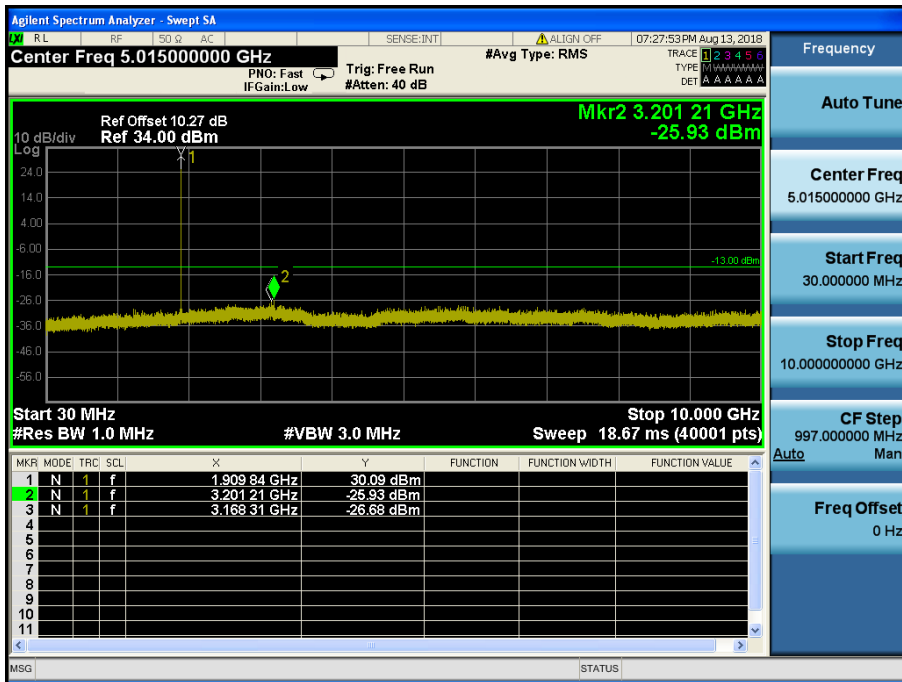

LTE Band 2 / 5MHz / QPSK - RB Size/Offset (12/6) – High Channel

LTE Band 2 / 3MHz / QPSK - RB Size/Offset (1/0) – Low Channel

LTE Band 2 / 3MHz / QPSK - RB Size/Offset (1/0) – Low Channel

LTE Band 2 / 3MHz / 64QAM - RB Size/Offset (8/4) – Mid Channel

LTE Band 2 / 3MHz / 64QAM - RB Size/Offset (8/4) – Mid Channel

LTE Band 2 / 3MHz / 64QAM - RB Size/Offset (1/14) – High Channel

LTE Band 2 / 3MHz / 64QAM - RB Size/Offset (1/14) – High Channel

LTE Band 2 / 1.4MHz / 64QAM - RB Size/Offset (1/0) – Low Channel