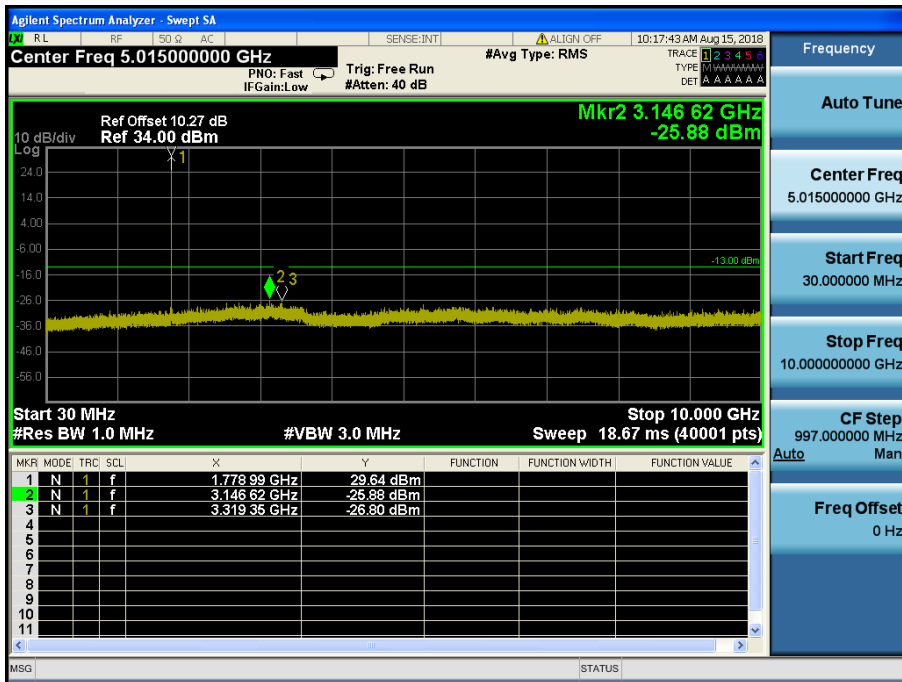

LTE Band 4,66 / 3MHz / 64QAM - RB Size/Offset (1/7) – Mid Channel

LTE Band 4,66 / 3MHz / 64QAM - RB Size/Offset (1/7) – Mid Channel

LTE Band 4,66 / 3MHz / 16QAM - RB Size/Offset (1/7) – High Channel

LTE Band 4,66 / 3MHz / 16QAM - RB Size/Offset (1/7) – High Channel

LTE Band 4,66 / 1.4MHz / 64QAM - RB Size/Offset (3/0) – Low Channel

LTE Band 4,66 / 1.4MHz / 64QAM - RB Size/Offset (3/0) – Low Channel

LTE Band 4,66 / 1.4MHz / 16QAM - RB Size/Offset (3/0) – Mid Channel

LTE Band 4,66 / 1.4MHz / 16QAM - RB Size/Offset (3/0) – Mid Channel

LTE Band 4,66 / 1.4MHz / 64QAM - RB Size/Offset (1/0) – High Channel

LTE Band 4,66 / 1.4MHz / 64QAM - RB Size/Offset (1/0) – High Channel