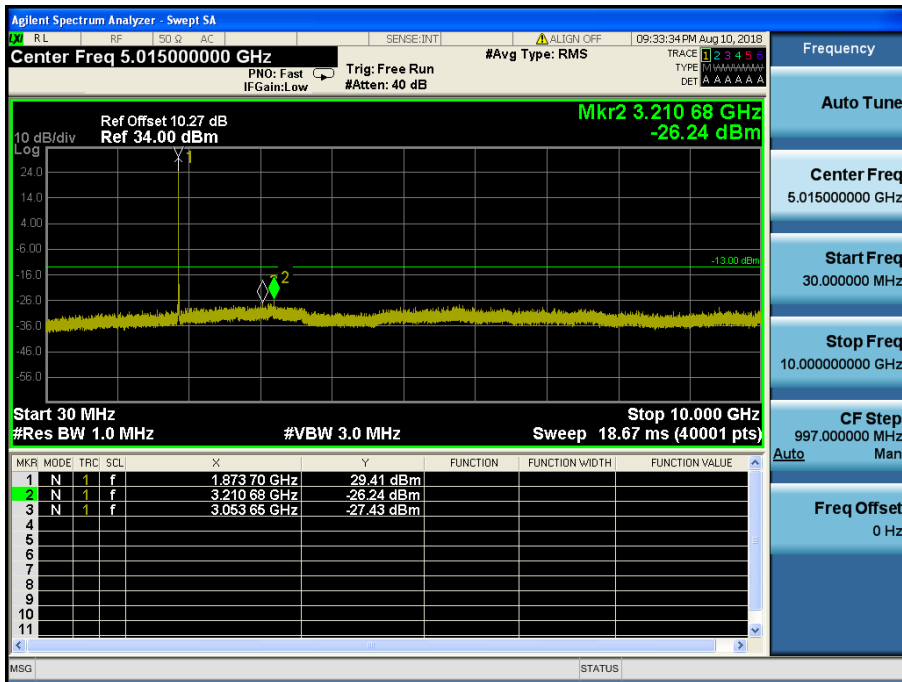

8.4.5 LTE Band 2

LTE Band 2 / 20MHz / QPSK - RB Size/Offset (50/25) –Low Channel

LTE Band 2 / 20MHz / QPSK - RB Size/Offset (50/25) –Low Channel

LTE Band 2 / 20MHz / QPSK - RB Size/Offset (50/0)–Mid Channel

LTE Band 2 / 20MHz / QPSK - RB Size/Offset (50/0)–Mid Channel

LTE Band 2 / 20MHz / 64QAM - RB Size/Offset (50/25) – High Channel

LTE Band 2 / 20MHz / 64QAM - RB Size/Offset (50/25) – High Channel

LTE Band 2 / 15MHz / 16QAM - RB Size/Offset (75/0)–Low Channel

LTE Band 2 / 15MHz / 16QAM - RB Size/Offset (75/0)–Low Channel

LTE Band 2 / 15MHz / QPSK - RB Size/Offset (1/0) – Mid Channel

LTE Band 2 / 15MHz / QPSK - RB Size/Offset (1/0) – Mid Channel

LTE Band 2 / 15MHz / QPSK - RB Size/Offset (36/0) – High Channel