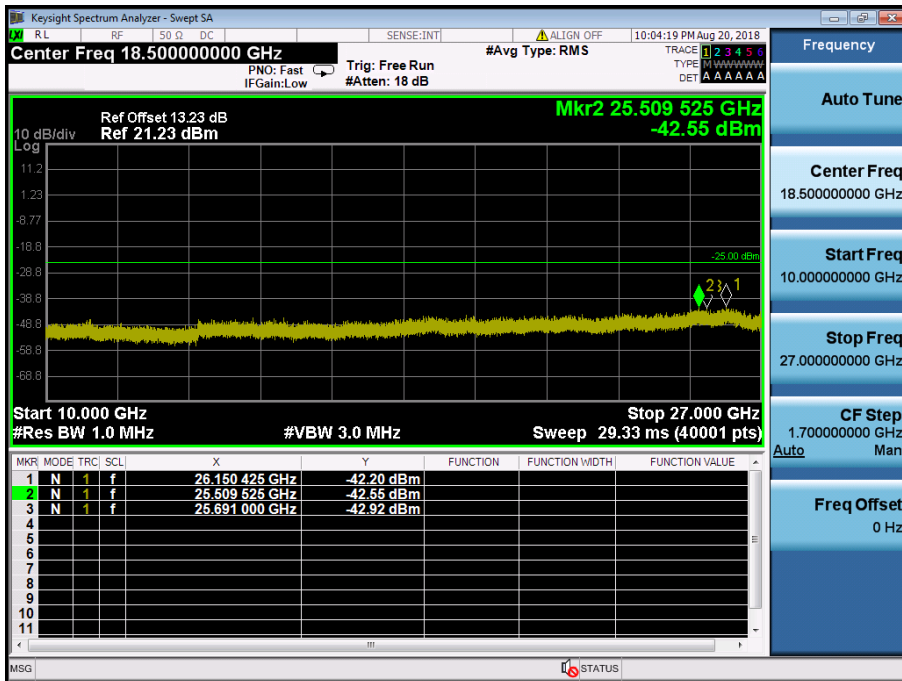

LTE Band 41 / 10MHz / 16QAM - RB Size/Offset (50/0) – High Channel