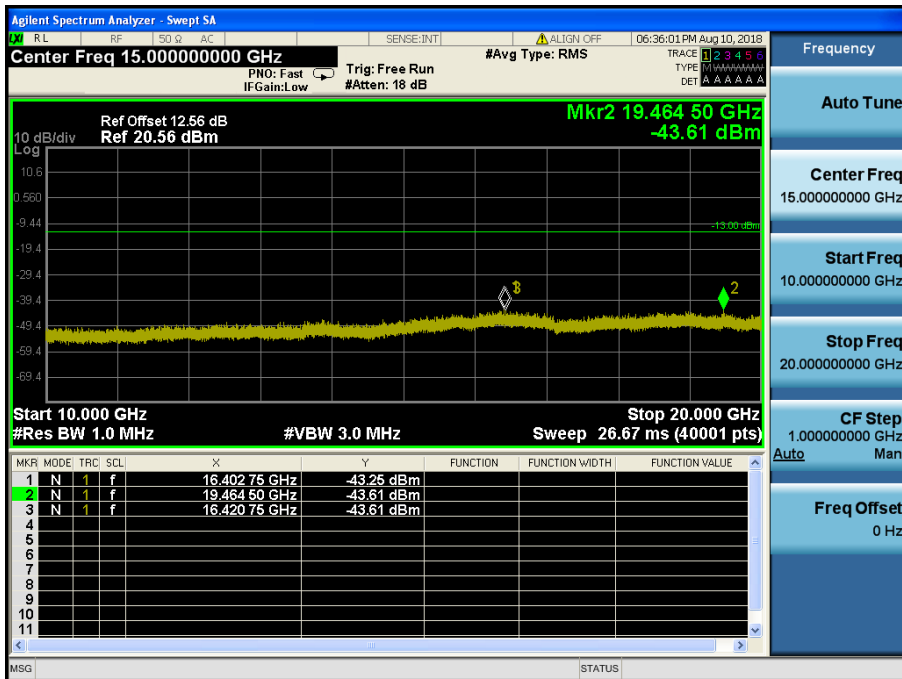

LTE Band 2 / 3MHz / 64QAM - RB Size/Offset (8/4) – Mid Channel

LTE Band 2 / 3MHz / 64QAM - RB Size/Offset (1/14) – High Channel

LTE Band 2 / 3MHz / 64QAM - RB Size/Offset (1/14) – High Channel

LTE Band 2 / 1.4MHz / 64QAM - RB Size/Offset (1/0) – Low Channel

LTE Band 2 / 1.4MHz / 64QAM - RB Size/Offset (1/0) – Low Channel

LTE Band 2 / 1.4MHz / 16QAM - RB Size/Offset (6/0) – Mid Channel

LTE Band 2 / 1.4MHz / 16QAM - RB Size/Offset (6/0) – Mid Channel

LTE Band 2 / 1.4MHz / QPSK - RB Size/Offset (6/0) – High Channel

LTE Band 2 / 1.4MHz / QPSK - RB Size/Offset (6/0) – High Channel

8.4.6 LTE Band 41

LTE Band 41 / 20MHz / QPSK - RB Size/Offset (50/50) – Low Channel

LTE Band 41 / 20MHz / QPSK - RB Size/Offset (50/50) – Low Channel