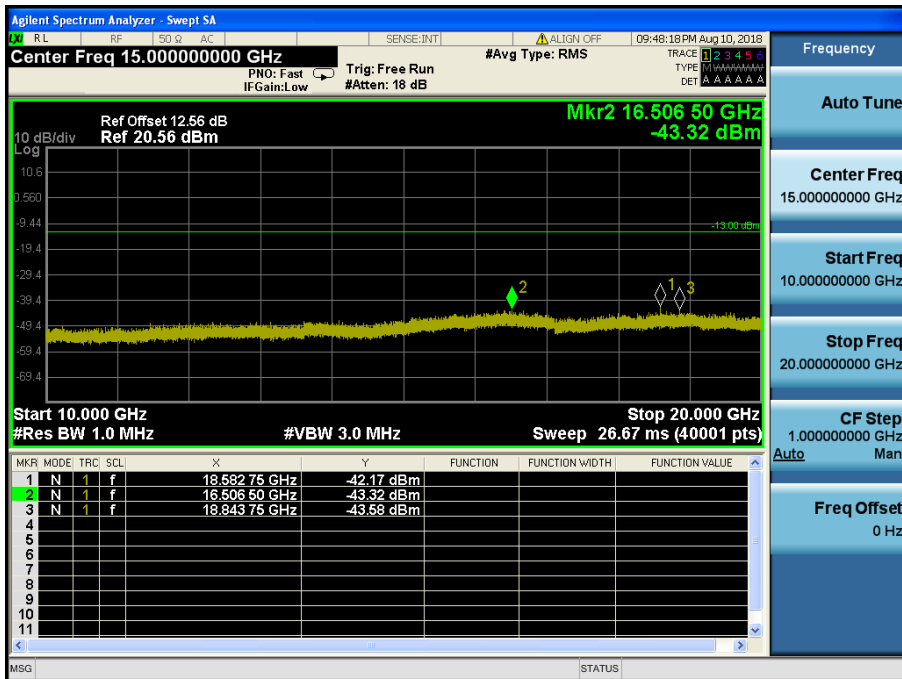

LTE Band 2 / 20MHz / QPSK - RB Size/Offset (50/0)–Mid Channel

LTE Band 2 / 20MHz / 64QAM - RB Size/Offset (50/25) – High Channel

LTE Band 2 / 20MHz / 64QAM - RB Size/Offset (50/25) – High Channel

LTE Band 2 / 15MHz / 16QAM - RB Size/Offset (75/0)–Low Channel

LTE Band 2 / 15MHz / 16QAM - RB Size/Offset (75/0)–Low Channel

LTE Band 2 / 15MHz / QPSK - RB Size/Offset (1/0) – Mid Channel

LTE Band 2 / 15MHz / QPSK - RB Size/Offset (1/0) – Mid Channel

LTE Band 2 / 15MHz / QPSK - RB Size/Offset (36/0) – High Channel

LTE Band 2 / 15MHz / QPSK - RB Size/Offset (36/0) – High Channel

LTE Band 2 / 10MHz / QPSK - RB Size/Offset (25/25) – Low Channel

LTE Band 2 / 10MHz / QPSK - RB Size/Offset (25/25) – Low Channel

LTE Band 2 / 10MHz / 64QAM - RB Size/Offset (25/0) – Mid Channel