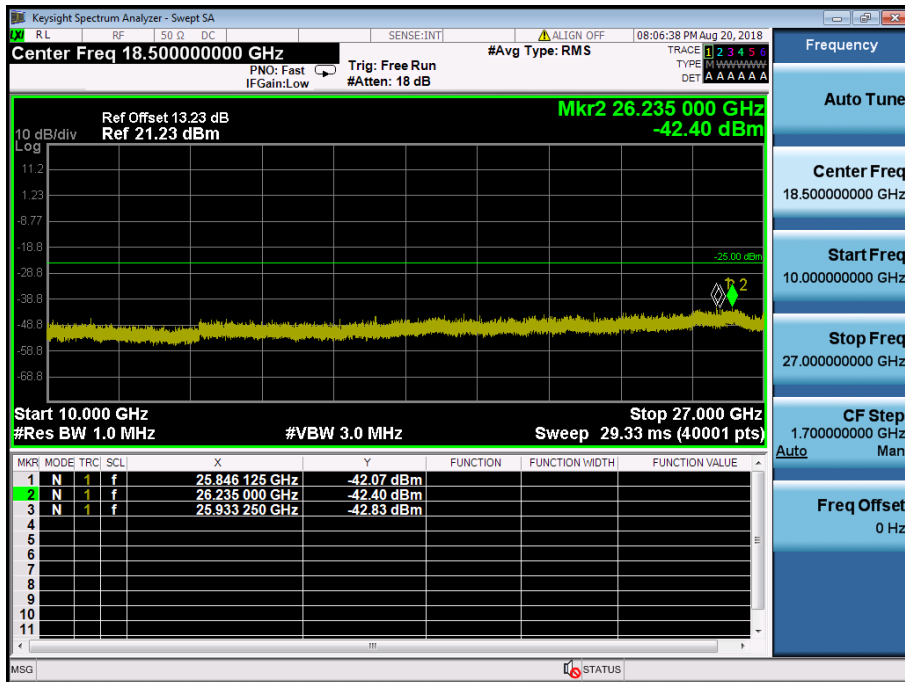

LTE Band 41 / 20MHz / QPSK - RB Size/Offset (50/50) – Low Channel