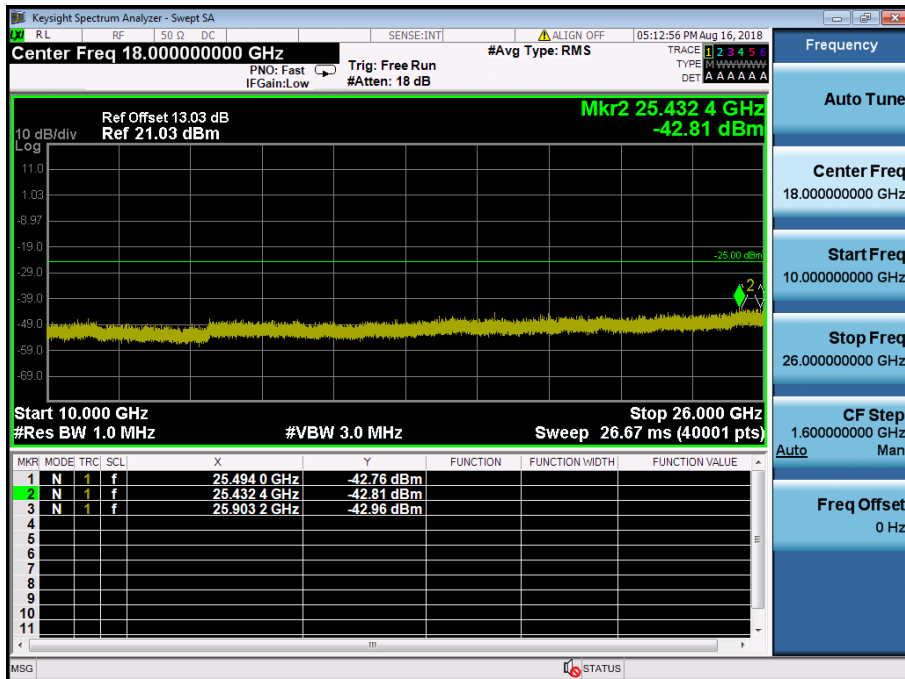

LTE Band 7 / 10MHz / 64QAM - RB Size/Offset (1/49) – Low Channel

LTE Band 7 / 10MHz / QPSK - RB Size/Offset (25/0) – Mid Channel

LTE Band 7 / 10MHz / QPSK - RB Size/Offset (25/0) – Mid Channel

LTE Band 7 / 10MHz / 16QAM - RB Size/Offset (50/0) – High Channel

LTE Band 7 / 10MHz / 16QAM - RB Size/Offset (50/0) – High Channel

LTE Band 7 / 5MHz / 64QAM - RB Size/Offset (25/0) – Low Channel

LTE Band 7 / 5MHz / 64QAM - RB Size/Offset (25/0) – Low Channel

LTE Band 7 / 5MHz / 64QAM - RB Size/Offset (12/6) – Mid Channel