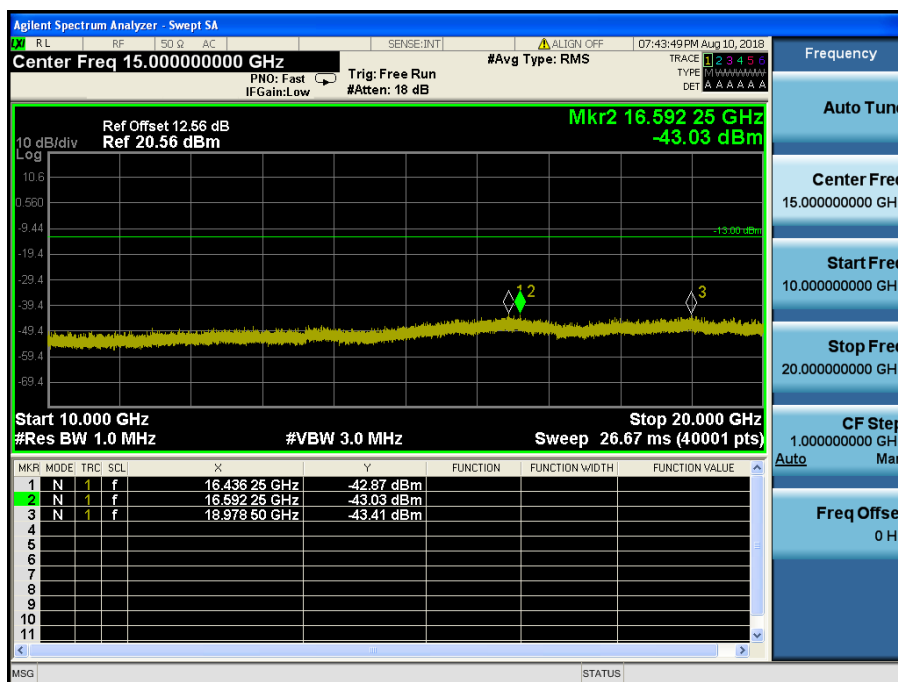

LTE Band 2 / 10MHz / 64QAM - RB Size/Offset (25/0) – Mid Channel

LTE Band 2 / 10MHz / 16QAM - RB Size/Offset (25/25) – High Channel

LTE Band 2 / 10MHz / 16QAM - RB Size/Offset (25/25) – High Channel

LTE Band 2 / 5MHz / QPSK - RB Size/Offset (12/0) – Low Channel

LTE Band 2 / 5MHz / QPSK - RB Size/Offset (12/0) – Low Channel

LTE Band 2 / 5MHz / QPSK - RB Size/Offset (1/0) – Mid Channel

LTE Band 2 / 5MHz / QPSK - RB Size/Offset (1/0) – Mid Channel

LTE Band 2 / 5MHz / QPSK - RB Size/Offset (12/6) – High Channel