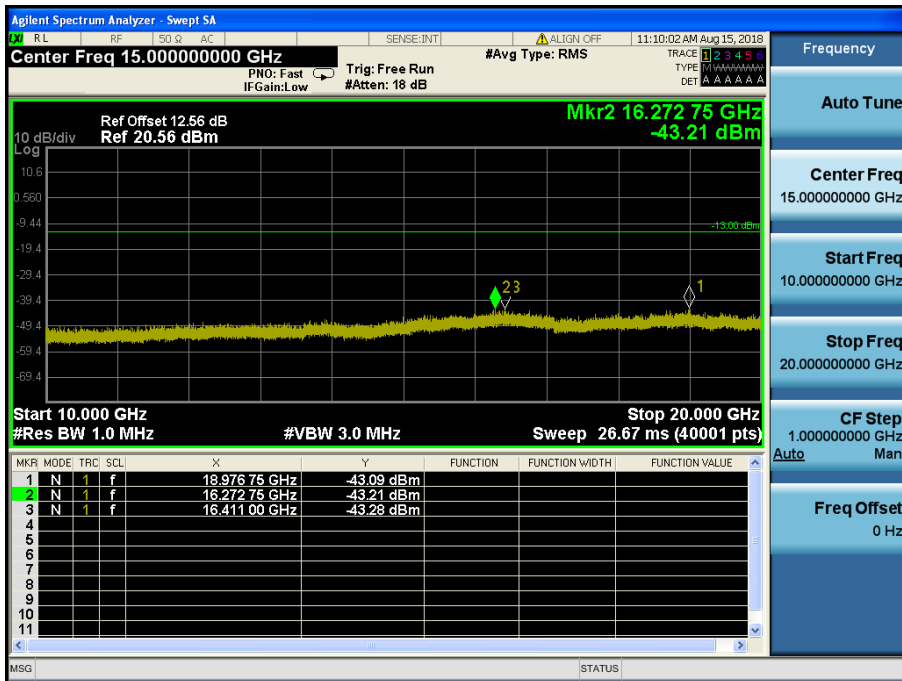

LTE Band 4,66 / 5MHz / QPSK - RB Size/Offset (12/13) – High Channel

LTE Band 4,66 / 5MHz / QPSK - RB Size/Offset (12/13) – High Channel

LTE Band 4,66 / 3MHz / QPSK - RB Size/Offset (1/0) – Low Channel

LTE Band 4,66 / 3MHz / QPSK - RB Size/Offset (1/0) – Low Channel

LTE Band 4,66 / 3MHz / 64QAM - RB Size/Offset (1/7) – Mid Channel

LTE Band 4,66 / 3MHz / 64QAM - RB Size/Offset (1/7) – Mid Channel

LTE Band 4,66 / 3MHz / 16QAM - RB Size/Offset (1/7) – High Channel

LTE Band 4,66 / 3MHz / 16QAM - RB Size/Offset (1/7) – High Channel

LTE Band 4,66 / 1.4MHz / 64QAM - RB Size/Offset (3/0) – Low Channel

LTE Band 4,66 / 1.4MHz / 64QAM - RB Size/Offset (3/0) – Low Channel

LTE Band 4,66 / 1.4MHz / 16QAM - RB Size/Offset (3/0) – Mid Channel