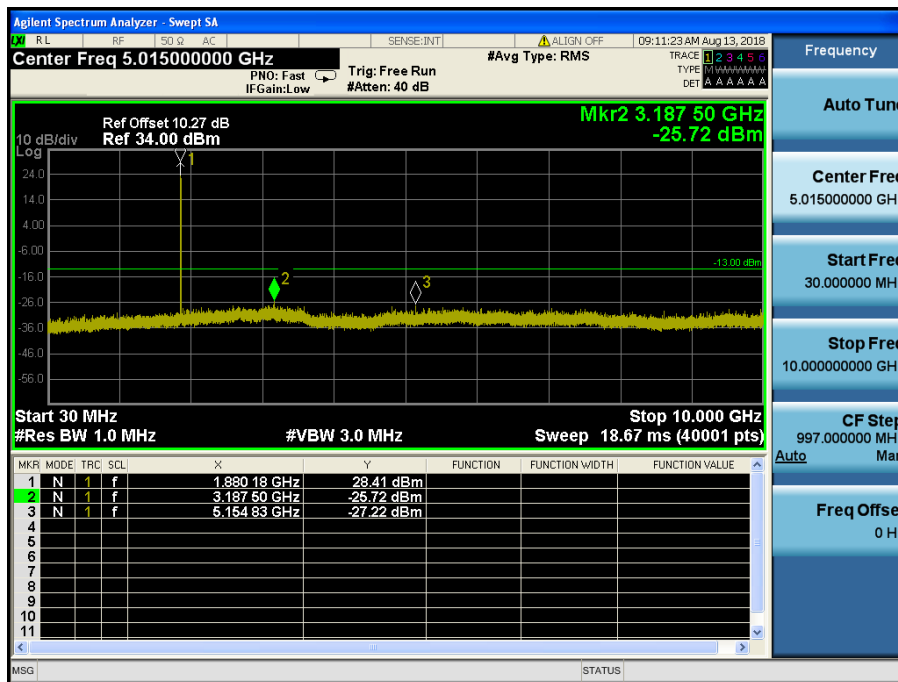

LTE Band 2 / 5MHz / QPSK - RB Size/Offset (12/6) – High Channel

LTE Band 2 / 3MHz / QPSK - RB Size/Offset (1/0) – Low Channel

LTE Band 2 / 3MHz / QPSK - RB Size/Offset (1/0) – Low Channel

LTE Band 2 / 3MHz / 64QAM - RB Size/Offset (8/4) – Mid Channel

LTE Band 2 / 3MHz / 64QAM - RB Size/Offset (8/4) – Mid Channel

LTE Band 2 / 3MHz / 64QAM - RB Size/Offset (1/14) – High Channel

LTE Band 2 / 3MHz / 64QAM - RB Size/Offset (1/14) – High Channel

LTE Band 2 / 1.4MHz / 64QAM - RB Size/Offset (1/0) – Low Channel

LTE Band 2 / 1.4MHz / 64QAM - RB Size/Offset (1/0) – Low Channel

LTE Band 2 / 1.4MHz / 16QAM - RB Size/Offset (6/0) – Mid Channel

LTE Band 2 / 1.4MHz / 16QAM - RB Size/Offset (6/0) – Mid Channel

LTE Band 2 / 1.4MHz / QPSK - RB Size/Offset (6/0) – High Channel