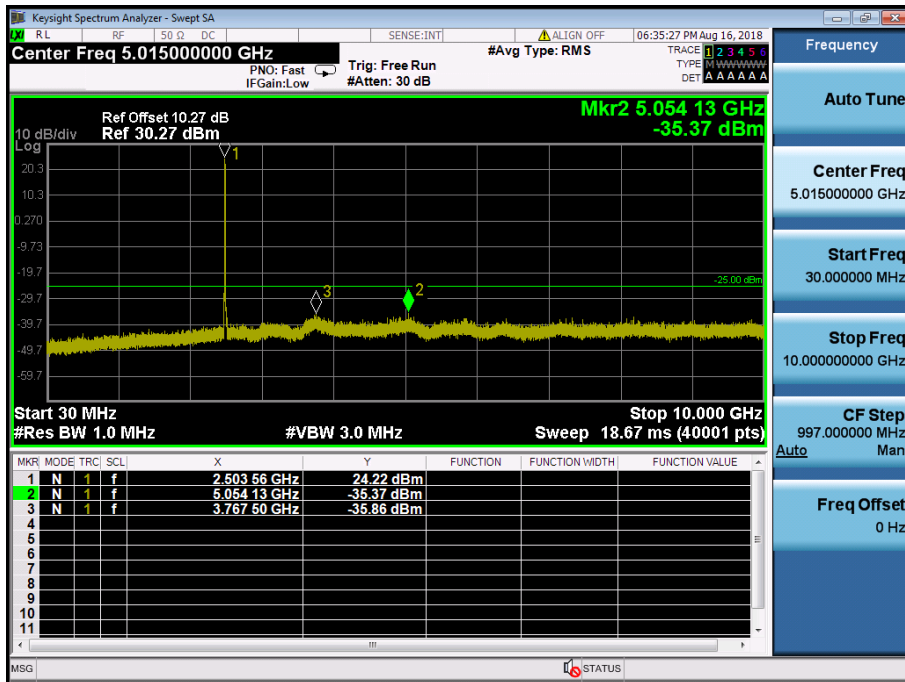

LTE Band 7 / 10MHz / 64QAM - RB Size/Offset (1/49) – Low Channel

LTE Band 7 / 10MHz / QPSK - RB Size/Offset (25/0) – Mid Channel

LTE Band 7 / 10MHz / QPSK - RB Size/Offset (25/0) – Mid Channel

LTE Band 7 / 10MHz / 16QAM - RB Size/Offset (50/0) – High Channel

LTE Band 7 / 10MHz / 16QAM - RB Size/Offset (50/0) – High Channel

LTE Band 7 / 5MHz / 64QAM - RB Size/Offset (25/0) – Low Channel

LTE Band 7 / 5MHz / 64QAM - RB Size/Offset (25/0) – Low Channel

LTE Band 7 / 5MHz / 64QAM - RB Size/Offset (12/6) – Mid Channel