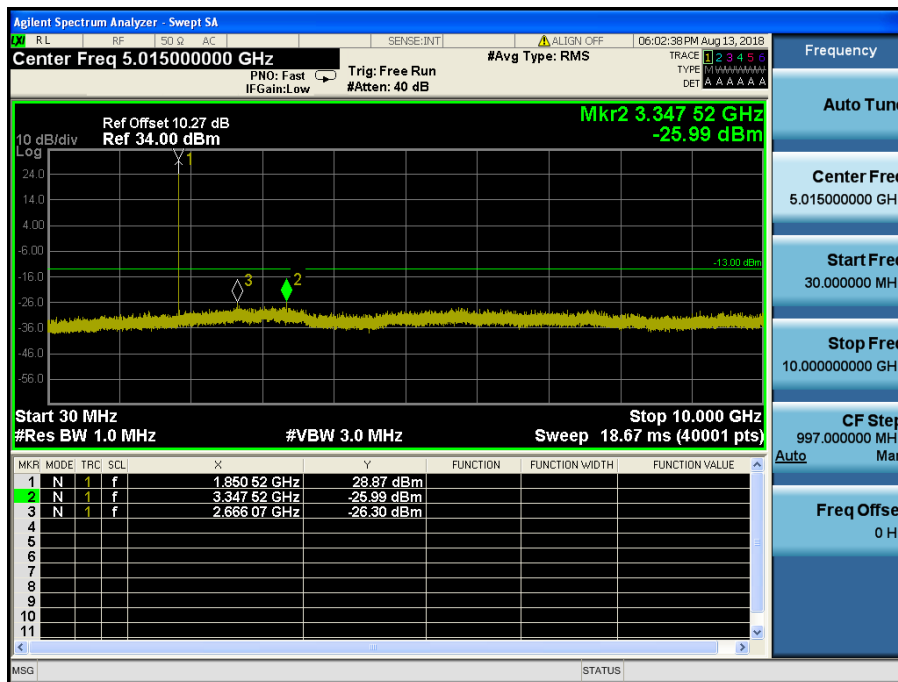

LTE Band 2 / 5MHz / QPSK - RB Size/Offset (12/6) – High Channel

LTE Band 2 / 3MHz / QPSK - RB Size/Offset (1/0) – Low Channel

LTE Band 2 / 3MHz / QPSK - RB Size/Offset (1/0) – Low Channel

LTE Band 2 / 3MHz / 64QAM - RB Size/Offset (8/4) – Mid Channel

LTE Band 2 / 3MHz / 64QAM - RB Size/Offset (8/4) – Mid Channel

LTE Band 2 / 3MHz / 64QAM - RB Size/Offset (1/14) – High Channel

LTE Band 2 / 3MHz / 64QAM - RB Size/Offset (1/14) – High Channel

LTE Band 2 / 1.4MHz / 64QAM - RB Size/Offset (1/0) – Low Channel