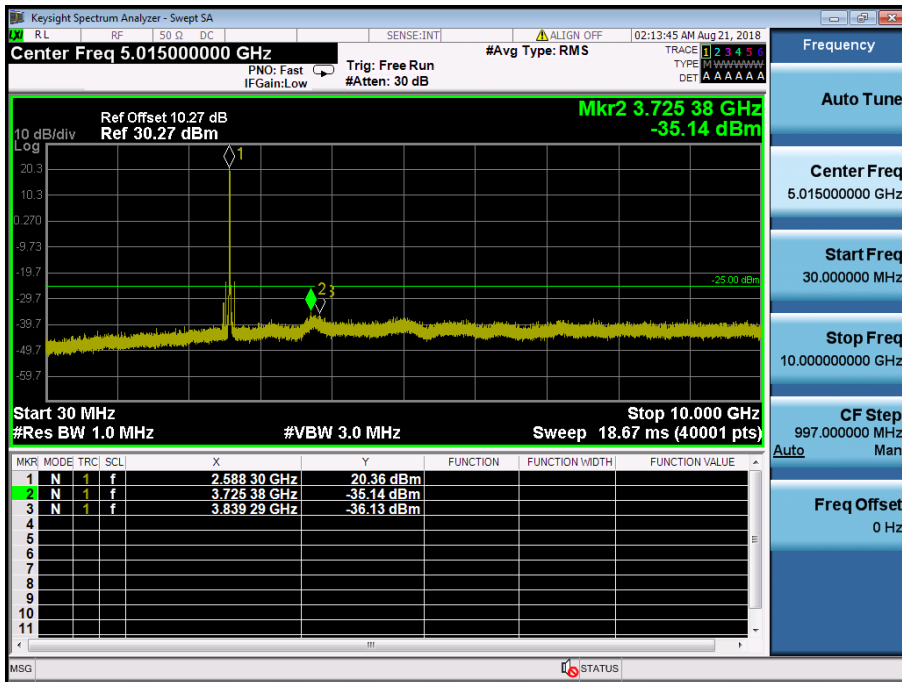

LTE Band 2 / 1.4MHz / QPSK - RB Size/Offset (6/0) – High Channel

8.4.6 LTE Band 41

LTE Band 41 / 20MHz / QPSK - RB Size/Offset (50/50) – Low Channel

LTE Band 41 / 20MHz / QPSK - RB Size/Offset (50/50) – Low Channel