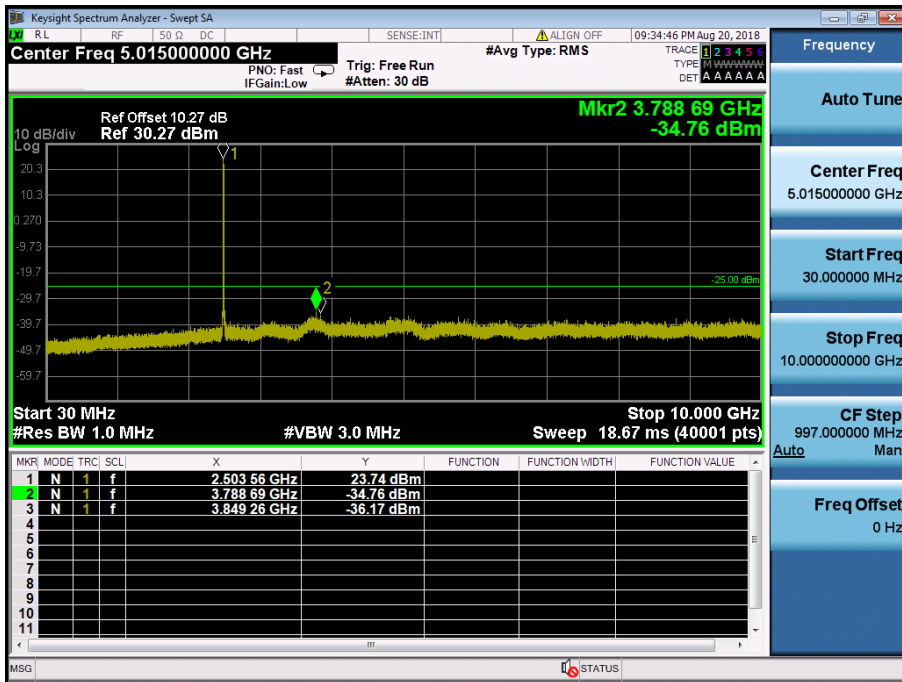

LTE Band 41 / 10MHz / 16QAM - RB Size/Offset (25/25) – Low Channel