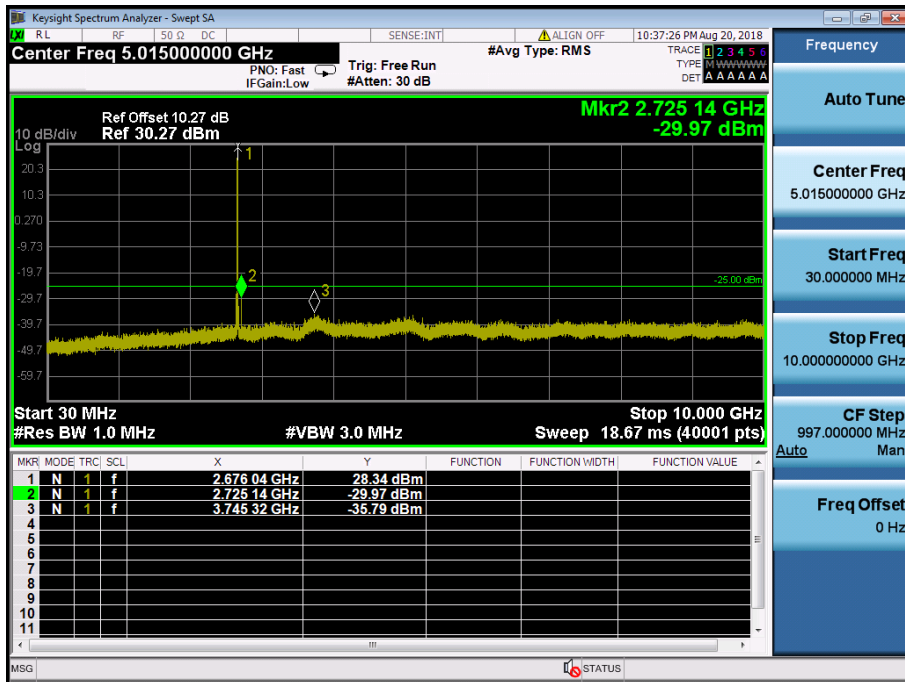

LTE Band 41 / 15MHz / 64QAM - RB Size/Offset (36/0) – Low Channel

LTE Band 41 / 15MHz / 64QAM - RB Size/Offset (36/0) – Low Channel

LTE Band 41 / 15MHz / 64QAM - RB Size/Offset (1/36) – Mid Channel

LTE Band 41 / 15MHz / 64QAM - RB Size/Offset (1/36) – Mid Channel