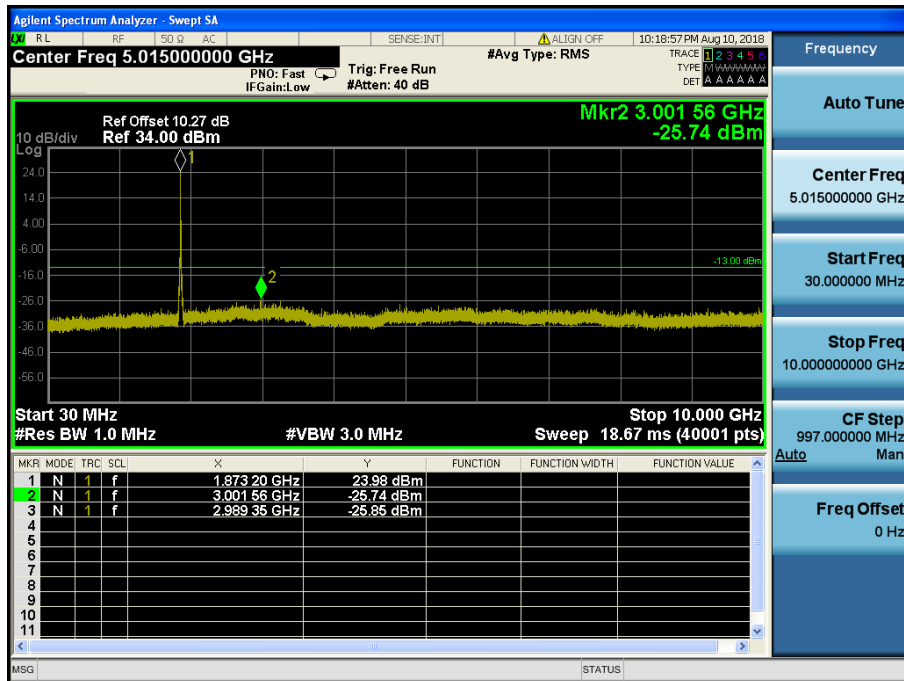

LTE Band 4,66 / 1.4MHz / 16QAM - RB Size/Offset (3/0) – Mid Channel

LTE Band 4,66 / 1.4MHz / 64QAM - RB Size/Offset (1/0) – High Channel

LTE Band 4,66 / 1.4MHz / 64QAM - RB Size/Offset (1/0) – High Channel

8.4.5 LTE Band 2

LTE Band 2 / 20MHz / QPSK - RB Size/Offset (50/25) –Low Channel

LTE Band 2 / 20MHz / QPSK - RB Size/Offset (50/25) –Low Channel

LTE Band 2 / 20MHz / QPSK - RB Size/Offset (50/0)–Mid Channel

LTE Band 2 / 20MHz / QPSK - RB Size/Offset (50/0)–Mid Channel

LTE Band 2 / 20MHz / 64QAM - RB Size/Offset (50/25) – High Channel

LTE Band 2 / 20MHz / 64QAM - RB Size/Offset (50/25) – High Channel

LTE Band 2 / 15MHz / 16QAM - RB Size/Offset (75/0)–Low Channel