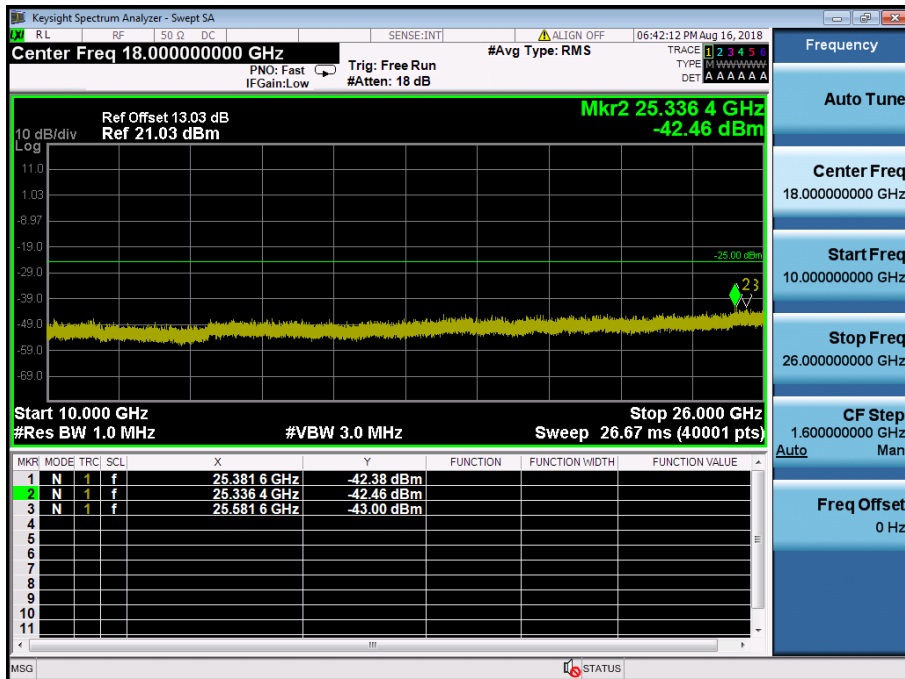

LTE Band 7 / 10MHz / 16QAM - RB Size/Offset (50/0) – High Channel

LTE Band 7 / 5MHz / 64QAM - RB Size/Offset (25/0) – Low Channel

LTE Band 7 / 5MHz / 64QAM - RB Size/Offset (25/0) – Low Channel

LTE Band 7 / 5MHz / 64QAM - RB Size/Offset (12/6) – Mid Channel

LTE Band 7 / 5MHz / 64QAM - RB Size/Offset (12/6) – Mid Channel

LTE Band 7 / 5MHz / 16QAM - RB Size/Offset (1/0) – High Channel

LTE Band 7 / 5MHz / 16QAM - RB Size/Offset (1/0) – High Channel