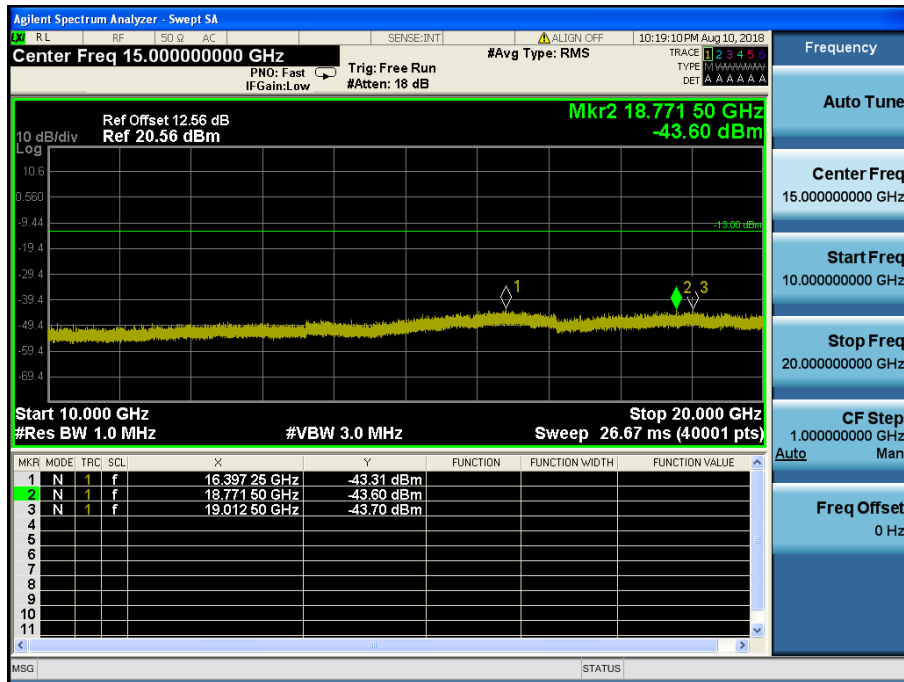

LTE Band 4,66 / 1.4MHz / 16QAM - RB Size/Offset (3/0) – Mid Channel

LTE Band 4,66 / 1.4MHz / 64QAM - RB Size/Offset (1/0) – High Channel

LTE Band 4,66 / 1.4MHz / 64QAM - RB Size/Offset (1/0) – High Channel

8.4.5 LTE Band 2

LTE Band 2 / 20MHz / QPSK - RB Size/Offset (50/25) –Low Channel

LTE Band 2 / 20MHz / QPSK - RB Size/Offset (50/25) –Low Channel

LTE Band 2 / 20MHz / QPSK - RB Size/Offset (50/0)–Mid Channel

LTE Band 2 / 20MHz / QPSK - RB Size/Offset (50/0)–Mid Channel

LTE Band 2 / 20MHz / 64QAM - RB Size/Offset (50/25) – High Channel

LTE Band 2 / 20MHz / 64QAM - RB Size/Offset (50/25) – High Channel

LTE Band 2 / 15MHz / 16QAM - RB Size/Offset (75/0)–Low Channel