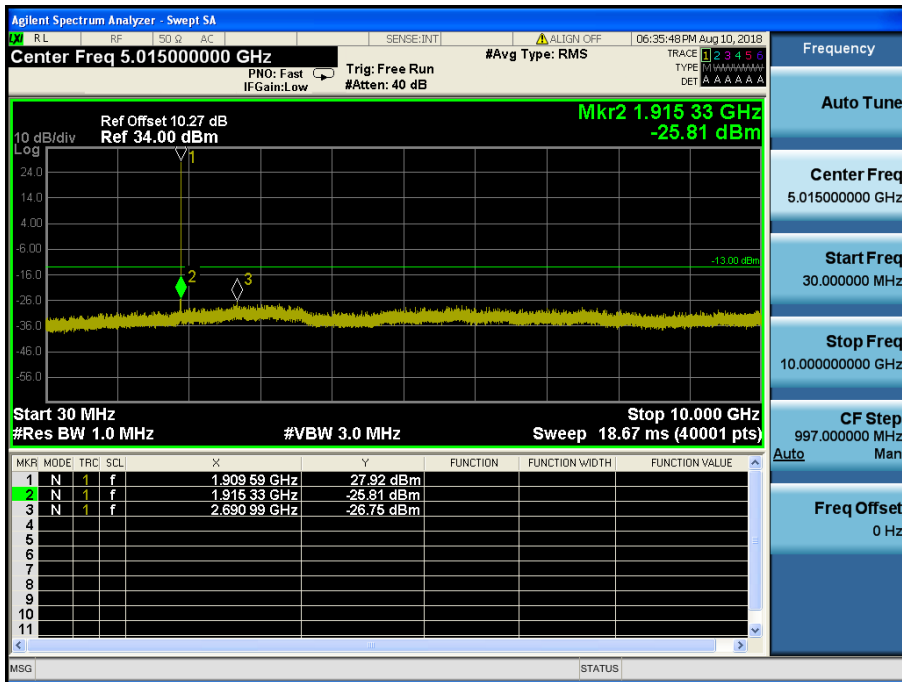

LTE Band 2 / 1.4MHz / 64QAM - RB Size/Offset (1/0) – Low Channel

LTE Band 2 / 1.4MHz / 16QAM - RB Size/Offset (6/0) – Mid Channel

LTE Band 2 / 1.4MHz / 16QAM - RB Size/Offset (6/0) – Mid Channel

LTE Band 2 / 1.4MHz / QPSK - RB Size/Offset (6/0) – High Channel

LTE Band 2 / 1.4MHz / QPSK - RB Size/Offset (6/0) – High Channel

8.4.6 LTE Band 41

LTE Band 41 / 20MHz / QPSK - RB Size/Offset (50/50) – Low Channel

LTE Band 41 / 20MHz / QPSK - RB Size/Offset (50/50) – Low Channel