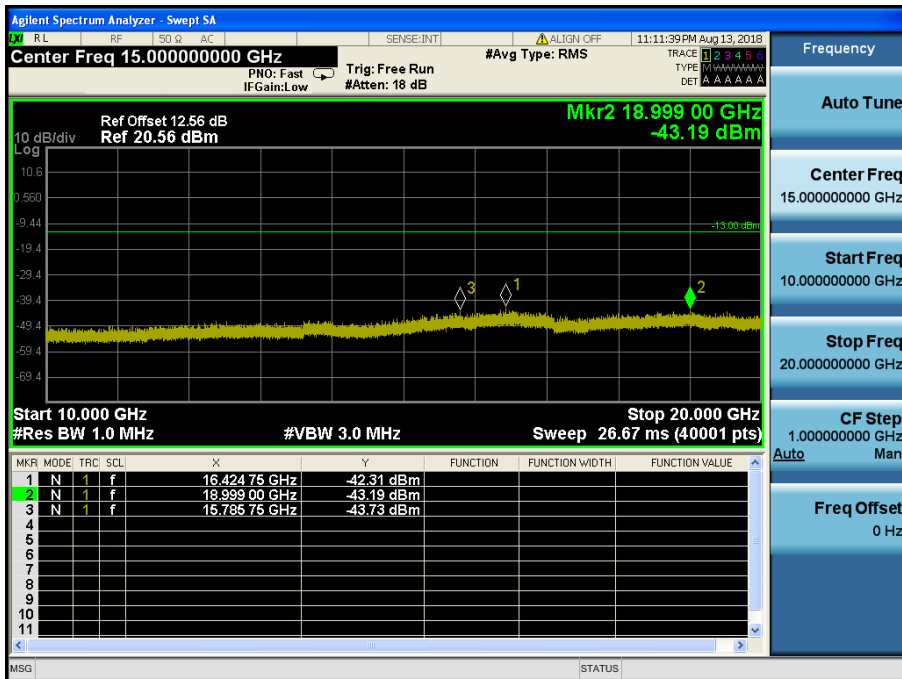

LTE Band 4,66 / 1.4MHz / 16QAM - RB Size/Offset (3/0) – Mid Channel

LTE Band 4,66 / 1.4MHz / 64QAM - RB Size/Offset (1/0) – High Channel

LTE Band 4,66 / 1.4MHz / 64QAM - RB Size/Offset (1/0) – High Channel

8.4.5 LTE Band 2

LTE Band 2 / 20MHz / QPSK - RB Size/Offset (50/25) –Low Channel

LTE Band 2 / 20MHz / QPSK - RB Size/Offset (50/25) –Low Channel

LTE Band 2 / 20MHz / QPSK - RB Size/Offset (50/0)–Mid Channel

LTE Band 2 / 20MHz / QPSK - RB Size/Offset (50/0)–Mid Channel

LTE Band 2 / 20MHz / 64QAM - RB Size/Offset (50/25) – High Channel

LTE Band 2 / 20MHz / 64QAM - RB Size/Offset (50/25) – High Channel

LTE Band 2 / 15MHz / 16QAM - RB Size/Offset (75/0)–Low Channel