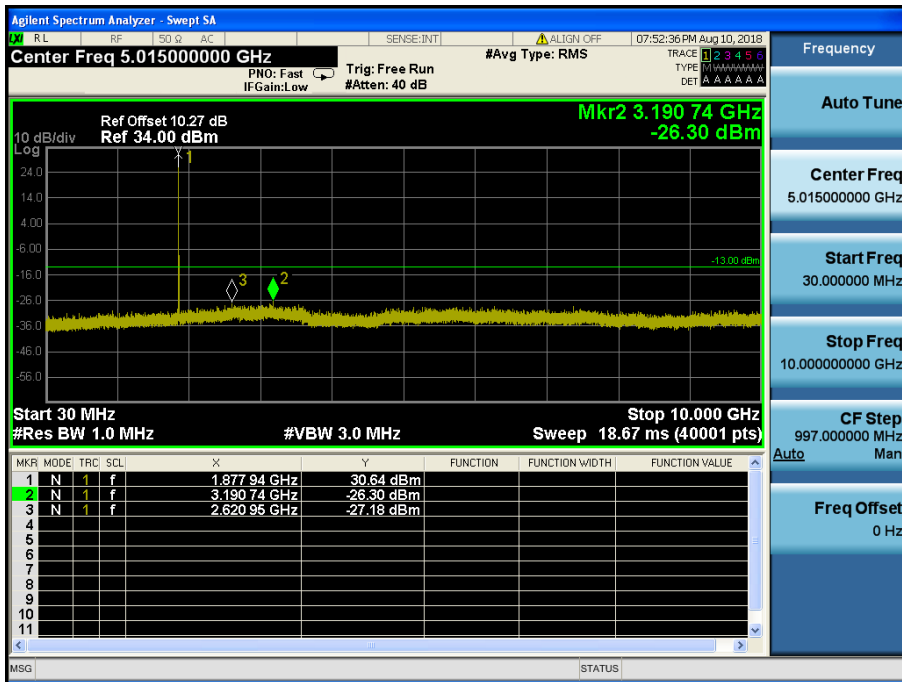

LTE Band 2 / 10MHz / 64QAM - RB Size/Offset (25/0) – Mid Channel

LTE Band 2 / 10MHz / 16QAM - RB Size/Offset (25/25) – High Channel

LTE Band 2 / 10MHz / 16QAM - RB Size/Offset (25/25) – High Channel

LTE Band 2 / 5MHz / QPSK - RB Size/Offset (12/0) – Low Channel

LTE Band 2 / 5MHz / QPSK - RB Size/Offset (12/0) – Low Channel

LTE Band 2 / 5MHz / QPSK - RB Size/Offset (1/0) – Mid Channel

LTE Band 2 / 5MHz / QPSK - RB Size/Offset (1/0) – Mid Channel

LTE Band 2 / 5MHz / QPSK - RB Size/Offset (12/6) – High Channel