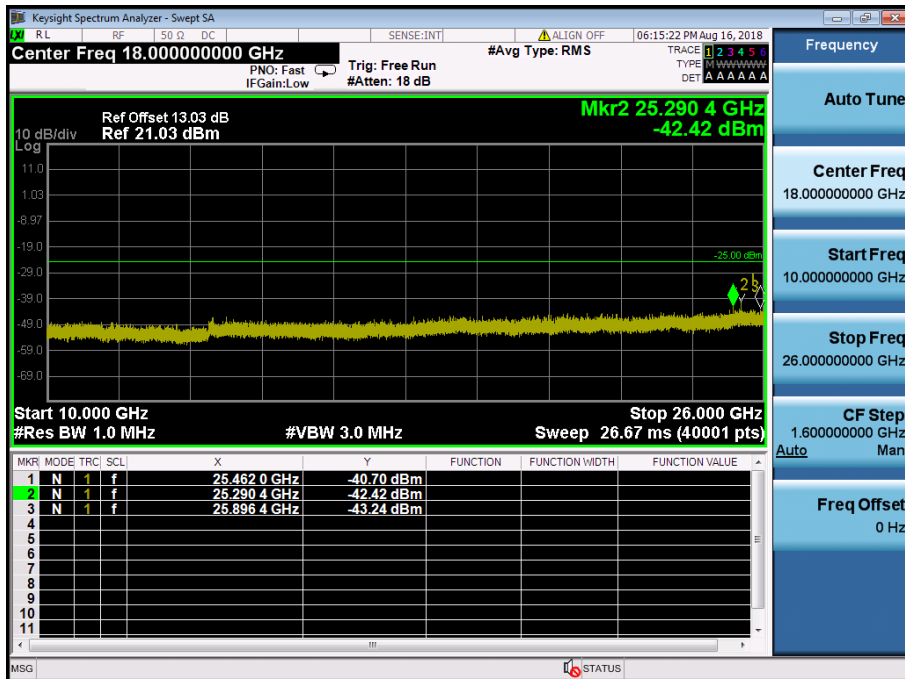

LTE Band 7 / 20MHz / 64QAM - RB Size/Offset (1/0) – Low Channel

LTE Band 7 / 20MHz / 16QAM - RB Size/Offset (1/99) – Mid Channel

LTE Band 7 / 20MHz / 16QAM - RB Size/Offset (1/99) – Mid Channel

LTE Band 7 / 20MHz / 16QAM- RB Size/Offset (1/0) – High Channel

LTE Band 7 / 20MHz / 16QAM - RB Size/Offset (1/0) – High Channel

LTE Band 7 / 15MHz / QPSK - RB Size/Offset (36/18) – Low Channel

LTE Band 7 / 15MHz / QPSK - RB Size/Offset (36/18) – Low Channel

LTE Band 7 / 15MHz / 64QAM - RB Size/Offset (36/0) – Mid Channel