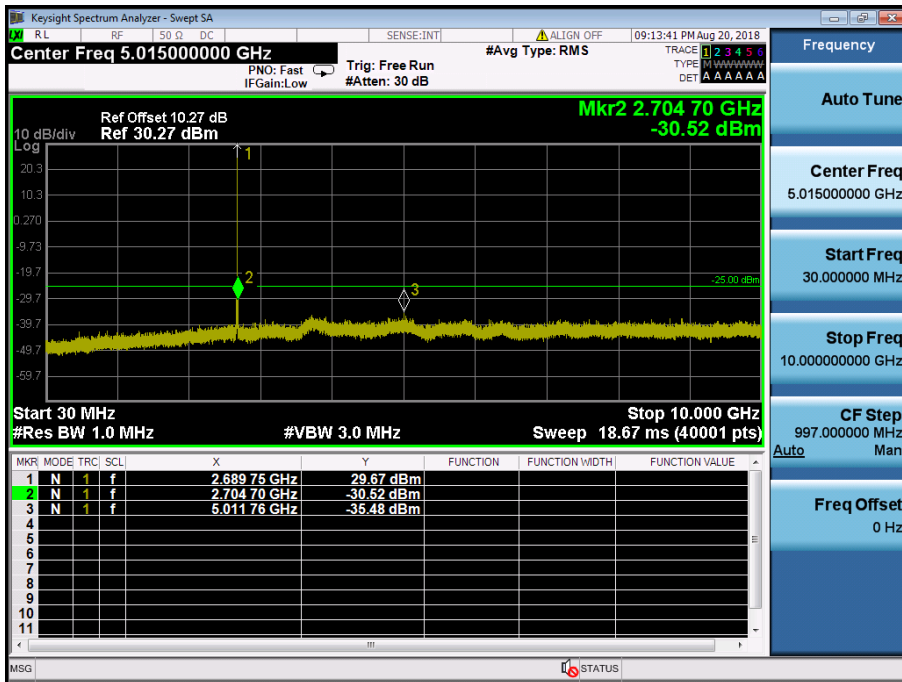

LTE Band 41 / 5MHz / QPSK - RB Size/Offset (1/0) – Low Channel

LTE Band 41 / 5MHz / QPSK - RB Size/Offset (1/0) – Low Channel

LTE Band 41 / 5MHz / 64QAM - RB Size/Offset (1/0) – Mid Channel

LTE Band 41 / 5MHz / 64QAM - RB Size/Offset (1/0) – Mid Channel

LTE Band 41 / 5MHz / 16QAM - RB Size/Offset (1/24) – High Channel

LTE Band 41 / 5MHz / 16QAM - RB Size/Offset (1/24) – High Channel

8.4.7 LTE Band 7

LTE Band 7 / 20MHz / 64QAM - RB Size/Offset (1/0) – Low Channel