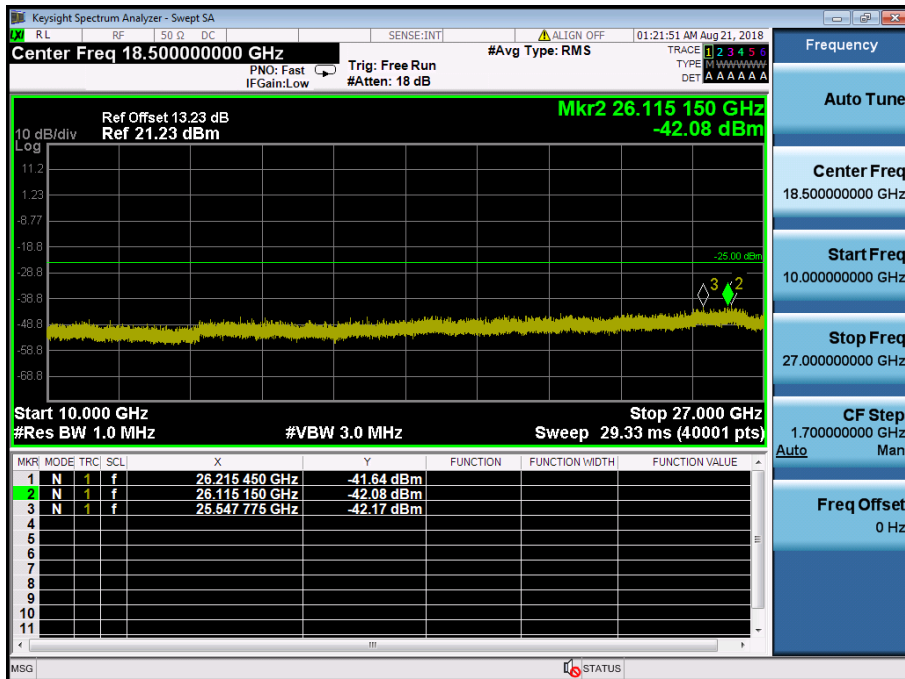

LTE Band 41 / 15MHz / 64QAM - RB Size/Offset (1/36) – Mid Channel