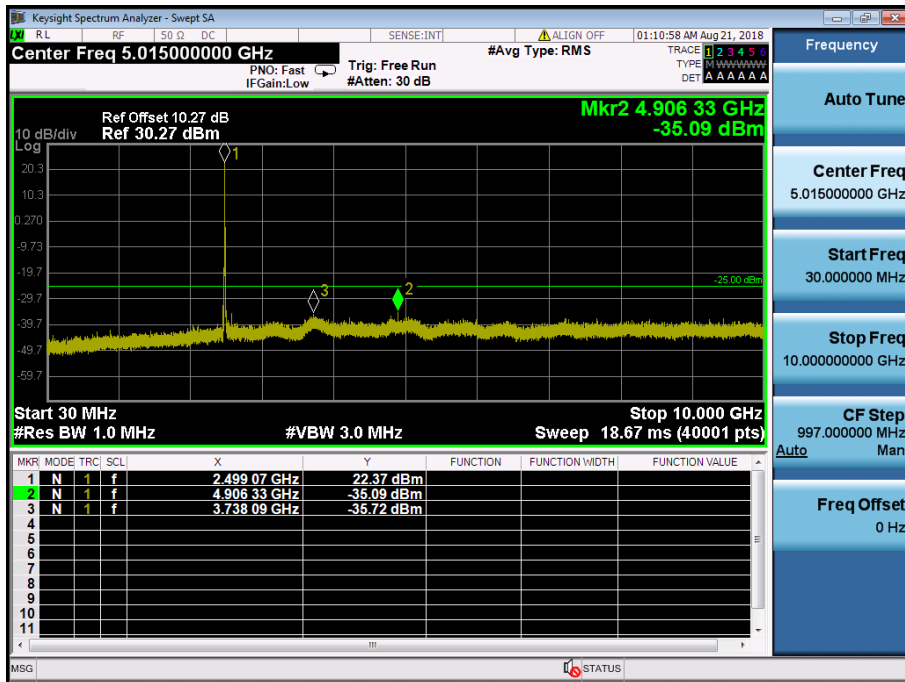

LTE Band 41 / 20MHz / 64QAM - RB Size/Offset (50/0) – Mid Channel

LTE Band 41 / 20MHz / 64QAM - RB Size/Offset (50/0) – Mid Channel

LTE Band 41 / 20MHz / 64QAM - RB Size/Offset (1/99) – High Channel

LTE Band 41 / 20MHz / 64QAM - RB Size/Offset (1/99) – High Channel