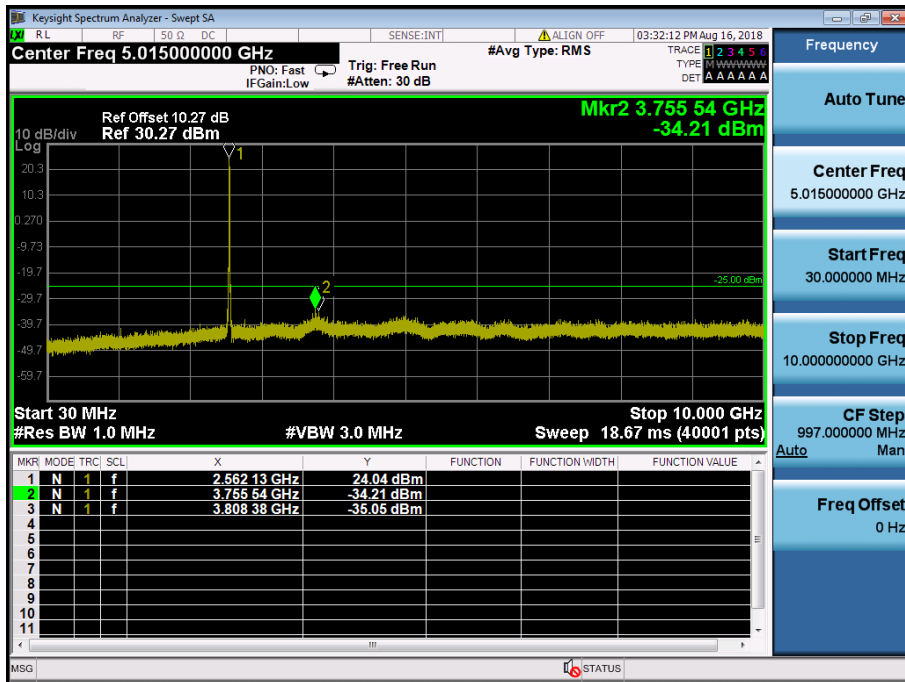

LTE Band 7 / 15MHz / QPSK - RB Size/Offset (36/18) – High Channel