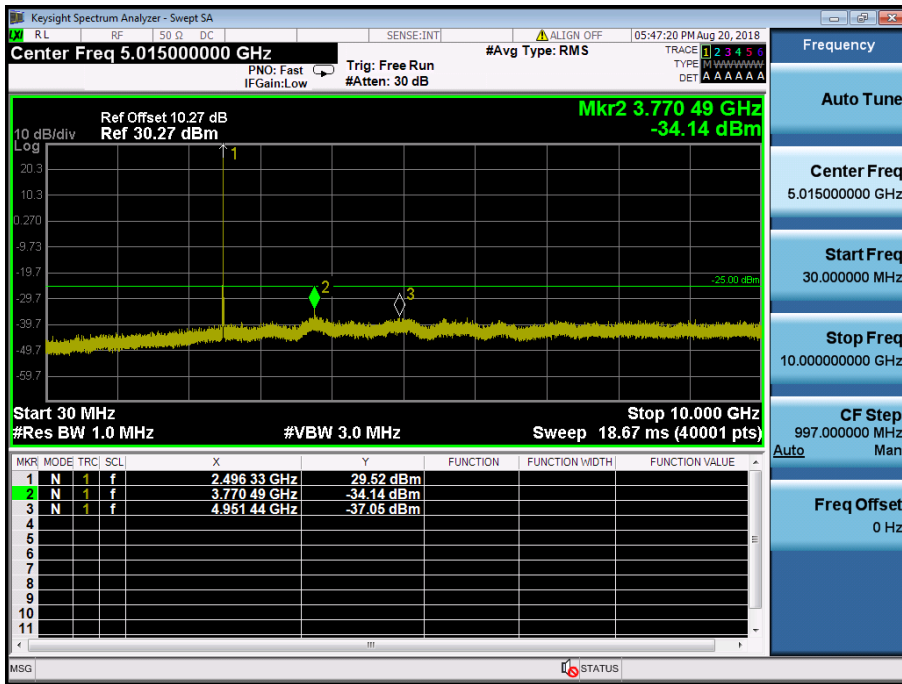

LTE Band 41 / 10MHz / QPSK - RB Size/Offset (1/49) – Mid Channel

LTE Band 41 / 10MHz / QPSK - RB Size/Offset (1/49) – Mid Channel

LTE Band 41 / 10MHz / 16QAM - RB Size/Offset (50/0) – High Channel

LTE Band 41 / 10MHz / 16QAM - RB Size/Offset (50/0) – High Channel