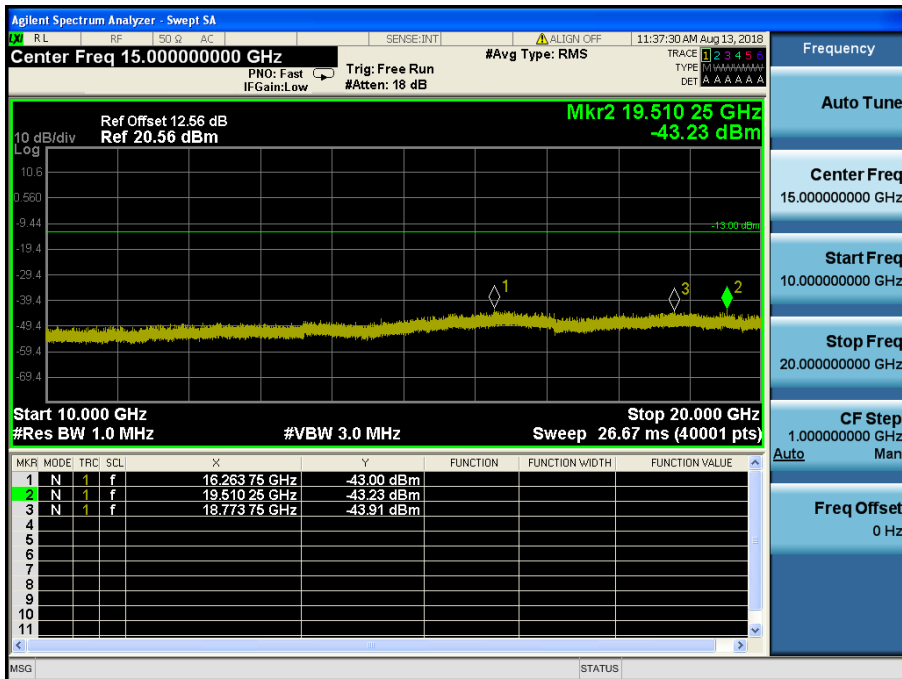

LTE Band 2 / 15MHz / 16QAM - RB Size/Offset (75/0)–Low Channel

LTE Band 2 / 15MHz / QPSK - RB Size/Offset (1/0) – Mid Channel

LTE Band 2 / 15MHz / QPSK - RB Size/Offset (1/0) – Mid Channel

LTE Band 2 / 15MHz / QPSK - RB Size/Offset (36/0) – High Channel

LTE Band 2 / 15MHz / QPSK - RB Size/Offset (36/0) – High Channel

LTE Band 2 / 10MHz / QPSK - RB Size/Offset (25/25) – Low Channel

LTE Band 2 / 10MHz / QPSK - RB Size/Offset (25/25) – Low Channel

LTE Band 2 / 10MHz / 64QAM - RB Size/Offset (25/0) – Mid Channel

LTE Band 2 / 10MHz / 64QAM - RB Size/Offset (25/0) – Mid Channel

LTE Band 2 / 10MHz / 16QAM - RB Size/Offset (25/25) – High Channel

LTE Band 2 / 10MHz / 16QAM - RB Size/Offset (25/25) – High Channel

LTE Band 2 / 5MHz / QPSK - RB Size/Offset (12/0) – Low Channel