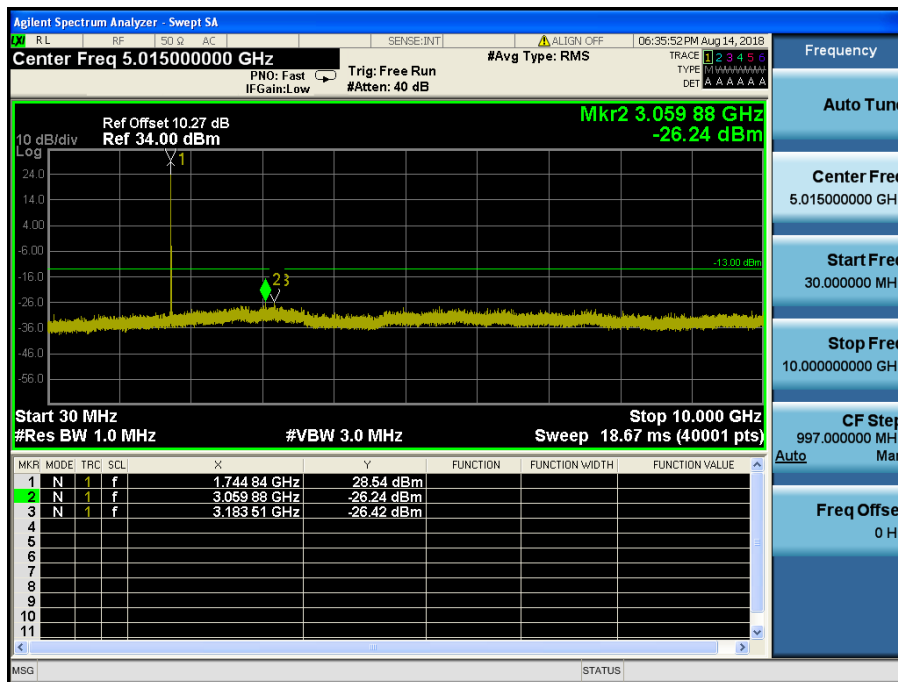

LTE Band 4,66 / 5MHz / QPSK - RB Size/Offset (12/13) – High Channel

LTE Band 4,66 / 5MHz / QPSK - RB Size/Offset (12/13) – High Channel

LTE Band 4,66 / 3MHz / QPSK - RB Size/Offset (1/0) – Low Channel

LTE Band 4,66 / 3MHz / QPSK - RB Size/Offset (1/0) – Low Channel

LTE Band 4,66 / 3MHz / 64QAM - RB Size/Offset (1/7) – Mid Channel

LTE Band 4,66 / 3MHz / 64QAM - RB Size/Offset (1/7) – Mid Channel

LTE Band 4,66 / 3MHz / 16QAM - RB Size/Offset (1/7) – High Channel

LTE Band 4,66 / 3MHz / 16QAM - RB Size/Offset (1/7) – High Channel

LTE Band 4,66 / 1.4MHz / 64QAM - RB Size/Offset (3/0) – Low Channel

LTE Band 4,66 / 1.4MHz / 64QAM - RB Size/Offset (3/0) – Low Channel

LTE Band 4,66 / 1.4MHz / 16QAM - RB Size/Offset (3/0) – Mid Channel

LTE Band 4,66 / 1.4MHz / 16QAM - RB Size/Offset (3/0) – Mid Channel

LTE Band 4,66 / 1.4MHz / 64QAM - RB Size/Offset (1/0) – High Channel

LTE Band 4,66 / 1.4MHz / 64QAM - RB Size/Offset (1/0) – High Channel