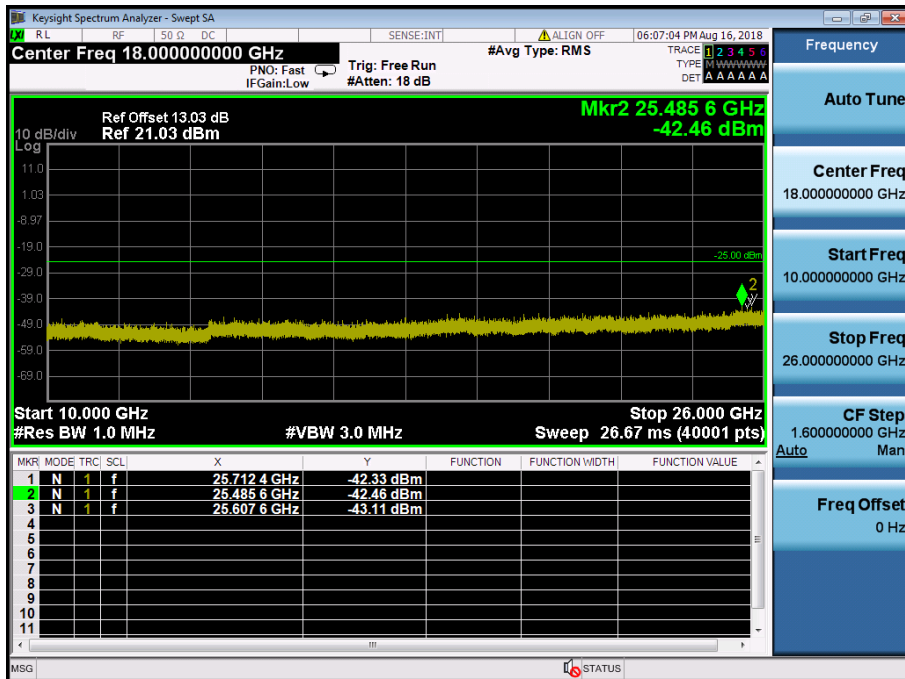

LTE Band 41 / 5MHz / 16QAM - RB Size/Offset (1/24) – High Channel

LTE Band 41 / 5MHz / 16QAM - RB Size/Offset (1/24) – High Channel

8.4.7 LTE Band 7

LTE Band 7 / 20MHz / 64QAM - RB Size/Offset (1/0) – Low Channel

LTE Band 7 / 20MHz / 64QAM - RB Size/Offset (1/0) – Low Channel

LTE Band 7 / 20MHz / 16QAM - RB Size/Offset (1/99) – Mid Channel

LTE Band 7 / 20MHz / 16QAM - RB Size/Offset (1/99) – Mid Channel

LTE Band 7 / 20MHz / 16QAM- RB Size/Offset (1/0) – High Channel