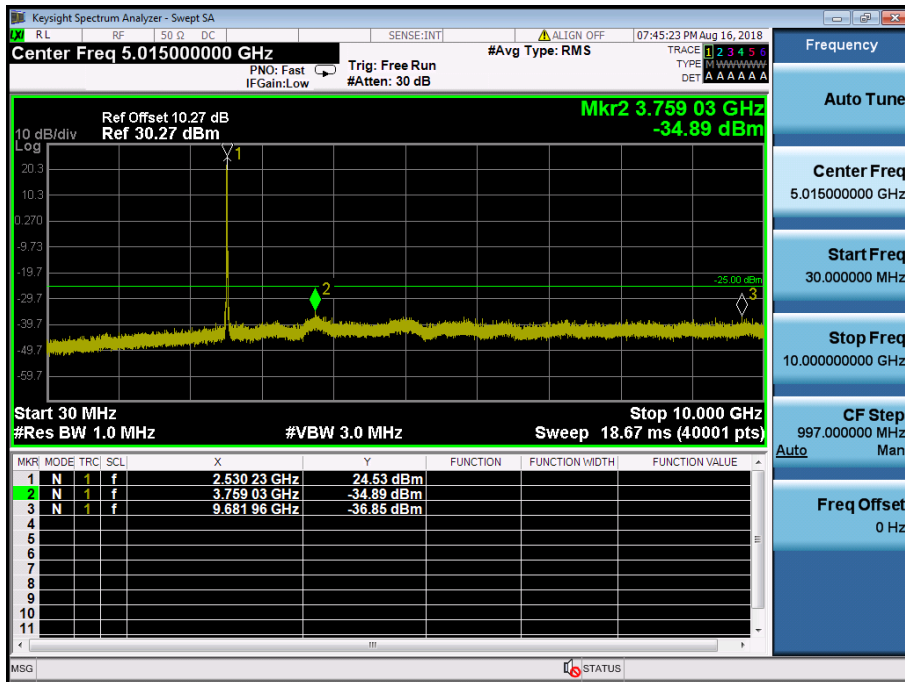

LTE Band 7 / 20MHz / 16QAM - RB Size/Offset (1/0) – High Channel

LTE Band 7 / 15MHz / QPSK - RB Size/Offset (36/18) – Low Channel

LTE Band 7 / 15MHz / QPSK - RB Size/Offset (36/18) – Low Channel

LTE Band 7 / 15MHz / 64QAM - RB Size/Offset (36/0) – Mid Channel