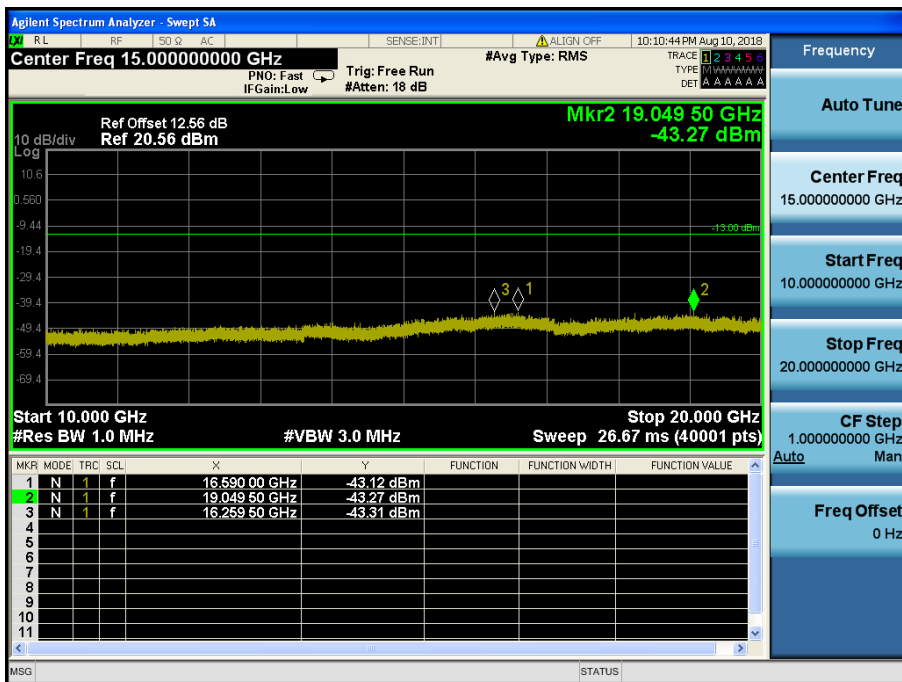

LTE Band 4,66 / 1.4MHz / 64QAM - RB Size/Offset (3/0) – Low Channel

LTE Band 4,66 / 1.4MHz / 64QAM - RB Size/Offset (3/0) – Low Channel

LTE Band 4,66 / 1.4MHz / 16QAM - RB Size/Offset (3/0) – Mid Channel

LTE Band 4,66 / 1.4MHz / 16QAM - RB Size/Offset (3/0) – Mid Channel

LTE Band 4,66 / 1.4MHz / 64QAM - RB Size/Offset (1/0) – High Channel

LTE Band 4,66 / 1.4MHz / 64QAM - RB Size/Offset (1/0) – High Channel

8.4.5 LTE Band 2

LTE Band 2 / 20MHz / QPSK - RB Size/Offset (50/25) –Low Channel

LTE Band 2 / 20MHz / QPSK - RB Size/Offset (50/25) –Low Channel

LTE Band 2 / 20MHz / QPSK - RB Size/Offset (50/0)–Mid Channel