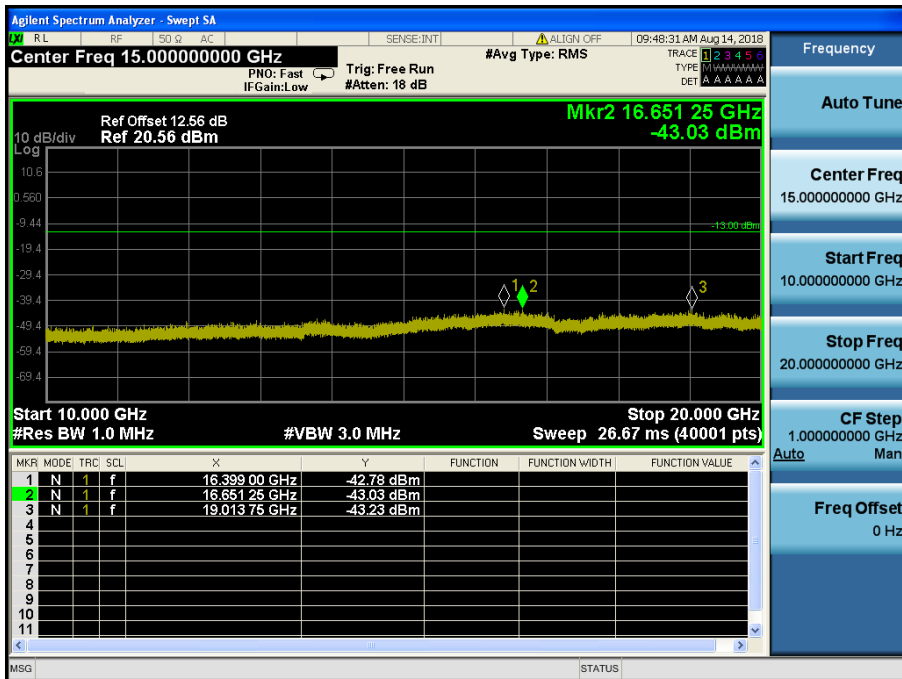

LTE Band 4,66 / 5MHz / QPSK - RB Size/Offset (12/13) – High Channel

LTE Band 4,66 / 5MHz / QPSK - RB Size/Offset (12/13) – High Channel

LTE Band 4,66 / 3MHz / QPSK - RB Size/Offset (1/0) – Low Channel

LTE Band 4,66 / 3MHz / QPSK - RB Size/Offset (1/0) – Low Channel

LTE Band 4,66 / 3MHz / 64QAM - RB Size/Offset (1/7) – Mid Channel

LTE Band 4,66 / 3MHz / 64QAM - RB Size/Offset (1/7) – Mid Channel

LTE Band 4,66 / 3MHz / 16QAM - RB Size/Offset (1/7) – High Channel

LTE Band 4,66 / 3MHz / 16QAM - RB Size/Offset (1/7) – High Channel

LTE Band 4,66 / 1.4MHz / 64QAM - RB Size/Offset (3/0) – Low Channel

LTE Band 4,66 / 1.4MHz / 64QAM - RB Size/Offset (3/0) – Low Channel

LTE Band 4,66 / 1.4MHz / 16QAM - RB Size/Offset (3/0) – Mid Channel