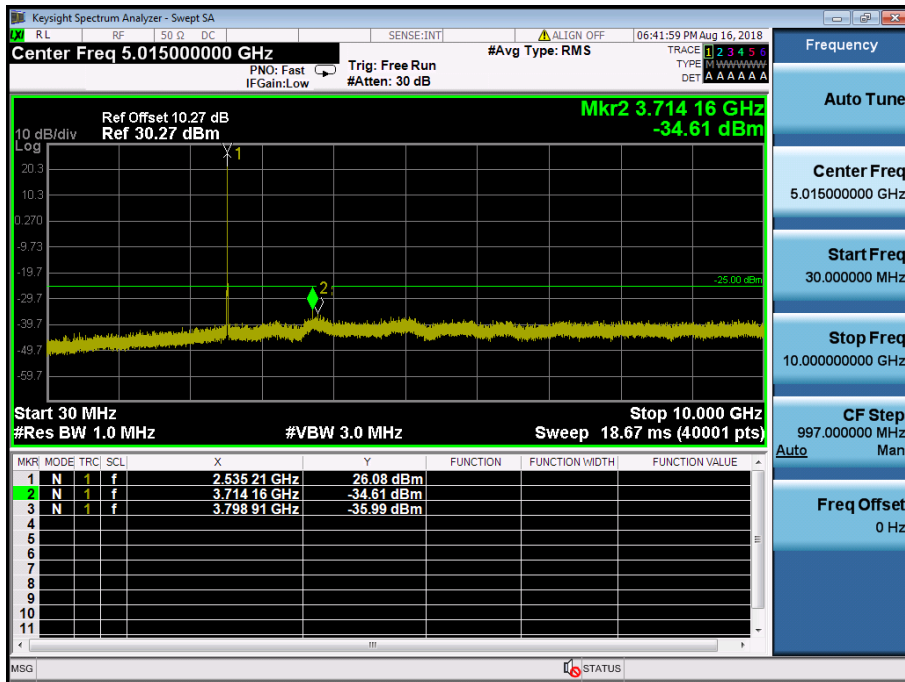

LTE Band 7 / 10MHz / 64QAM - RB Size/Offset (1/49) – Low Channel

LTE Band 7 / 10MHz / QPSK - RB Size/Offset (25/0) – Mid Channel

LTE Band 7 / 10MHz / QPSK - RB Size/Offset (25/0) – Mid Channel

LTE Band 7 / 10MHz / 16QAM - RB Size/Offset (50/0) – High Channel

LTE Band 7 / 10MHz / 16QAM - RB Size/Offset (50/0) – High Channel

LTE Band 7 / 5MHz / 64QAM - RB Size/Offset (25/0) – Low Channel

LTE Band 7 / 5MHz / 64QAM - RB Size/Offset (25/0) – Low Channel

LTE Band 7 / 5MHz / 64QAM - RB Size/Offset (12/6) – Mid Channel