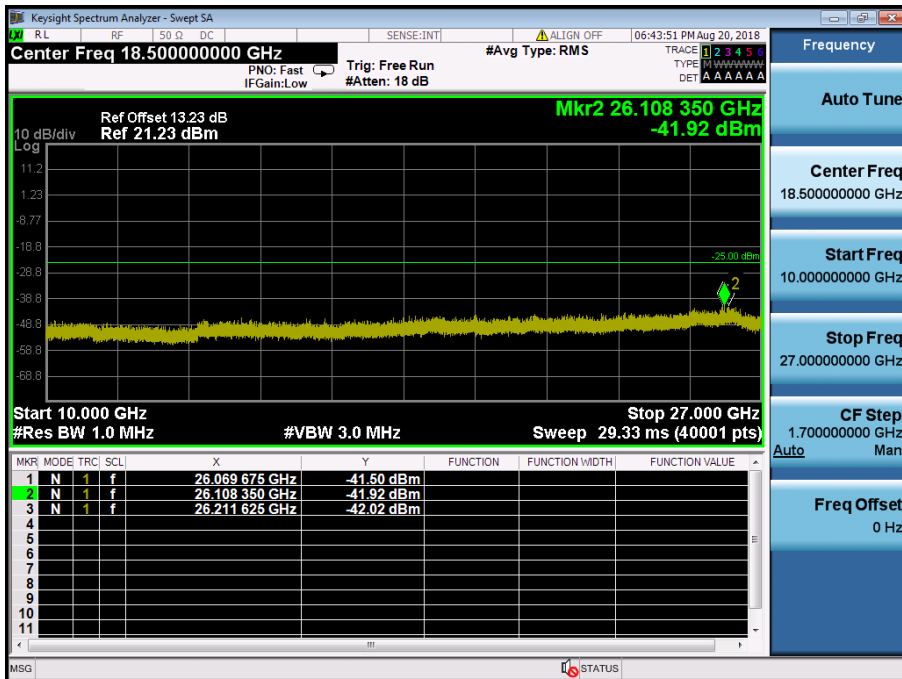

LTE Band 41 / 10MHz / QPSK - RB Size/Offset (1/49) – Mid Channel