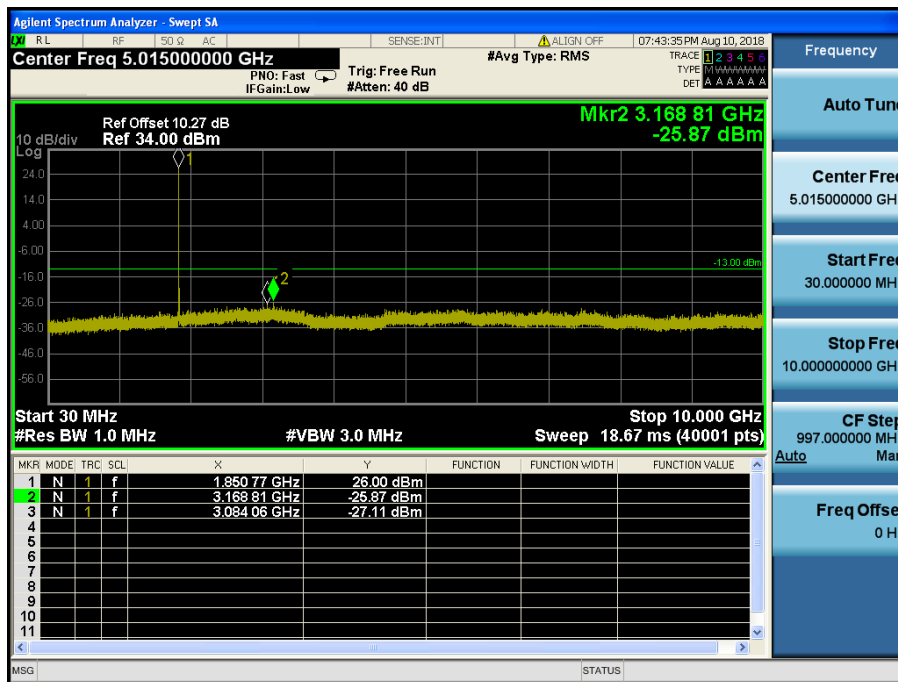

LTE Band 2 / 10MHz / 64QAM - RB Size/Offset (25/0) – Mid Channel

LTE Band 2 / 10MHz / 16QAM - RB Size/Offset (25/25) – High Channel

LTE Band 2 / 10MHz / 16QAM - RB Size/Offset (25/25) – High Channel

LTE Band 2 / 5MHz / QPSK - RB Size/Offset (12/0) – Low Channel

LTE Band 2 / 5MHz / QPSK - RB Size/Offset (12/0) – Low Channel

LTE Band 2 / 5MHz / QPSK - RB Size/Offset (1/0) – Mid Channel

LTE Band 2 / 5MHz / QPSK - RB Size/Offset (1/0) – Mid Channel

LTE Band 2 / 5MHz / QPSK - RB Size/Offset (12/6) – High Channel