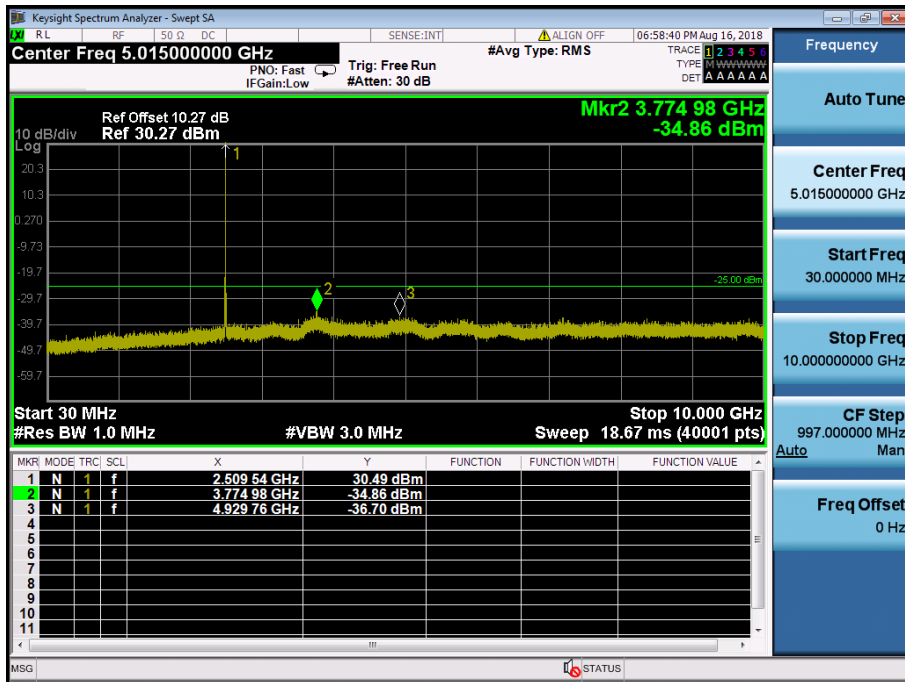

LTE Band 7 / 20MHz / 16QAM - RB Size/Offset (1/0) – High Channel

LTE Band 7 / 15MHz / QPSK - RB Size/Offset (36/18) – Low Channel

LTE Band 7 / 15MHz / QPSK - RB Size/Offset (36/18) – Low Channel

LTE Band 7 / 15MHz / 64QAM - RB Size/Offset (36/0) – Mid Channel

LTE Band 7 / 15MHz / 64QAM - RB Size/Offset (36/0) – Mid Channel

LTE Band 7 / 15MHz / QPSK - RB Size/Offset (36/18) – High Channel

LTE Band 7 / 15MHz / QPSK - RB Size/Offset (36/18) – High Channel

LTE Band 7 / 10MHz / 64QAM - RB Size/Offset (1/49) – Low Channel