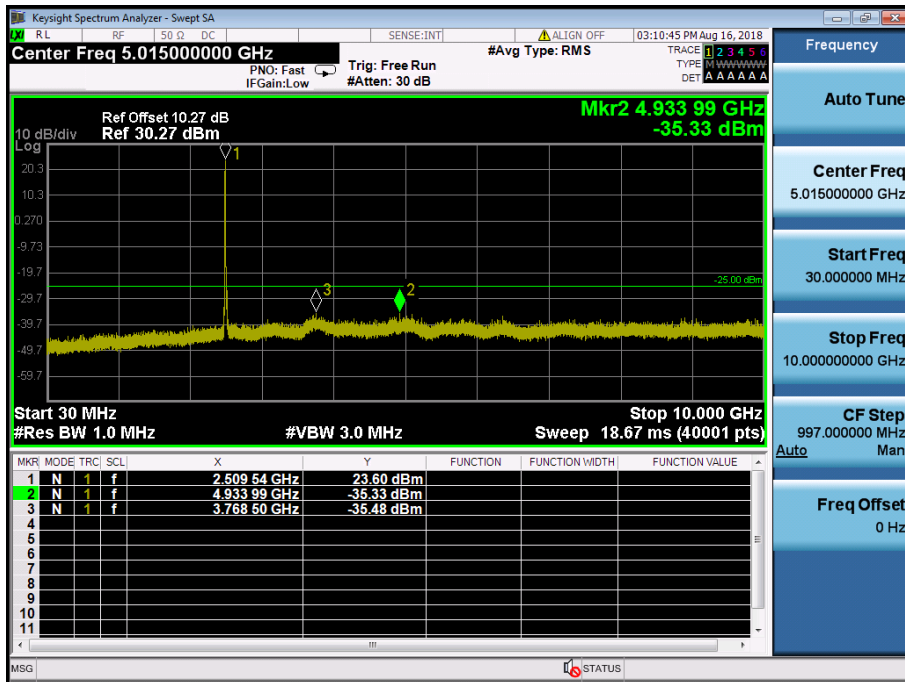

LTE Band 7 / 20MHz / 64QAM - RB Size/Offset (1/0) – Low Channel

LTE Band 7 / 20MHz / 16QAM - RB Size/Offset (1/99) – Mid Channel

LTE Band 7 / 20MHz / 16QAM - RB Size/Offset (1/99) – Mid Channel

LTE Band 7 / 20MHz / 16QAM- RB Size/Offset (1/0) – High Channel

LTE Band 7 / 20MHz / 16QAM - RB Size/Offset (1/0) – High Channel

LTE Band 7 / 15MHz / QPSK - RB Size/Offset (36/18) – Low Channel

LTE Band 7 / 15MHz / QPSK - RB Size/Offset (36/18) – Low Channel

LTE Band 7 / 15MHz / 64QAM - RB Size/Offset (36/0) – Mid Channel