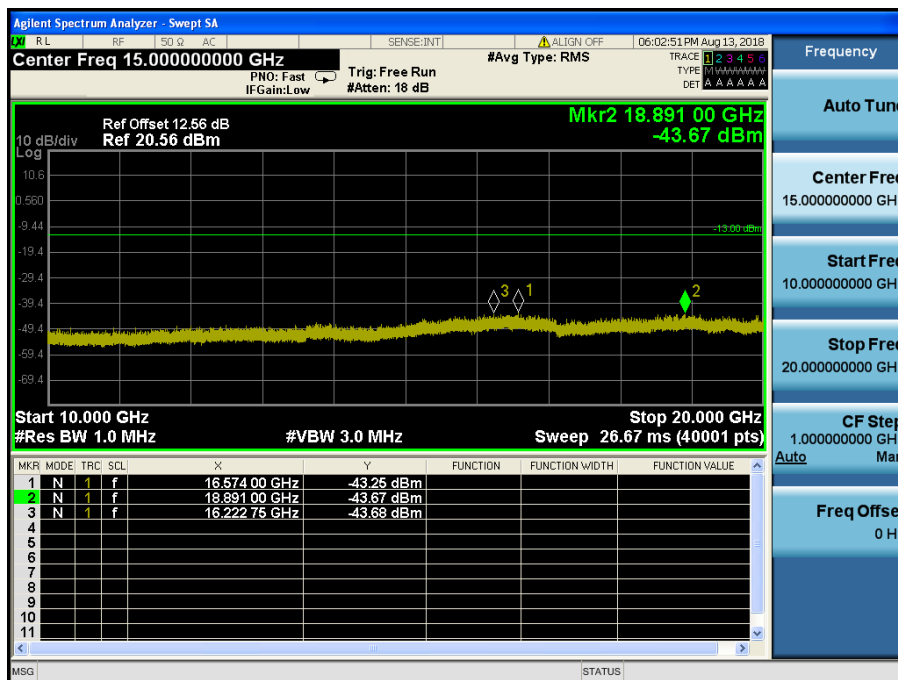

LTE Band 2 / 3MHz / 64QAM - RB Size/Offset (8/4) – Mid Channel

LTE Band 2 / 3MHz / 64QAM - RB Size/Offset (1/14) – High Channel

LTE Band 2 / 3MHz / 64QAM - RB Size/Offset (1/14) – High Channel

LTE Band 2 / 1.4MHz / 64QAM - RB Size/Offset (1/0) – Low Channel

LTE Band 2 / 1.4MHz / 64QAM - RB Size/Offset (1/0) – Low Channel

LTE Band 2 / 1.4MHz / 16QAM - RB Size/Offset (6/0) – Mid Channel

LTE Band 2 / 1.4MHz / 16QAM - RB Size/Offset (6/0) – Mid Channel

LTE Band 2 / 1.4MHz / QPSK - RB Size/Offset (6/0) – High Channel