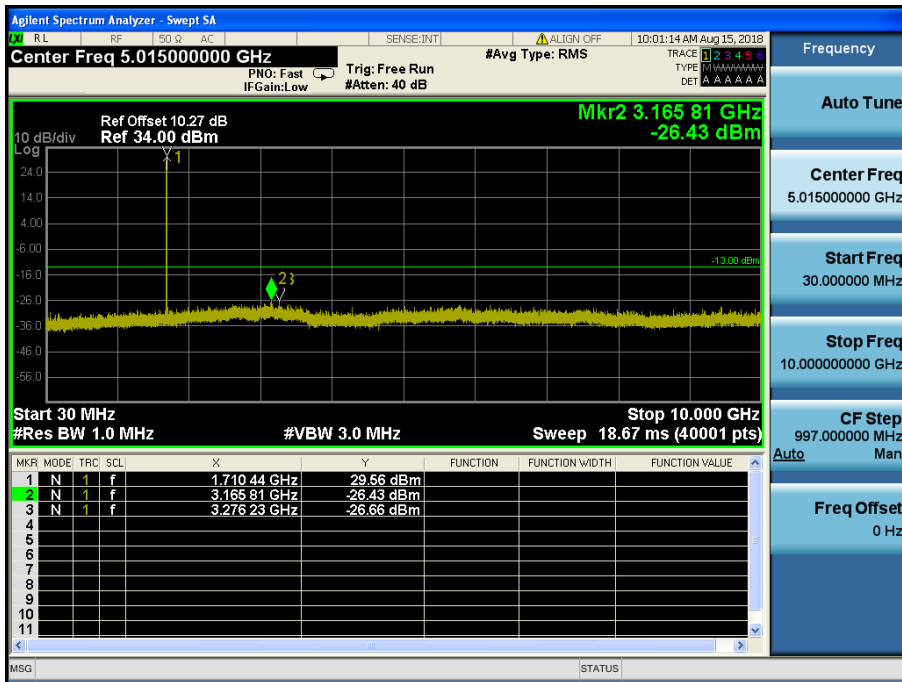

LTE Band 4,66 / 5MHz / QPSK - RB Size/Offset (12/13) – High Channel

LTE Band 4,66 / 5MHz / QPSK - RB Size/Offset (12/13) – High Channel

LTE Band 4,66 / 3MHz / QPSK - RB Size/Offset (1/0) – Low Channel

LTE Band 4,66 / 3MHz / QPSK - RB Size/Offset (1/0) – Low Channel

LTE Band 4,66 / 3MHz / 64QAM - RB Size/Offset (1/7) – Mid Channel

LTE Band 4,66 / 3MHz / 64QAM - RB Size/Offset (1/7) – Mid Channel

LTE Band 4,66 / 3MHz / 16QAM - RB Size/Offset (1/7) – High Channel

LTE Band 4,66 / 3MHz / 16QAM - RB Size/Offset (1/7) – High Channel

LTE Band 4,66 / 1.4MHz / 64QAM - RB Size/Offset (3/0) – Low Channel

LTE Band 4,66 / 1.4MHz / 64QAM - RB Size/Offset (3/0) – Low Channel

LTE Band 4,66 / 1.4MHz / 16QAM - RB Size/Offset (3/0) – Mid Channel

LTE Band 4,66 / 1.4MHz / 16QAM - RB Size/Offset (3/0) – Mid Channel

LTE Band 4,66 / 1.4MHz / 64QAM - RB Size/Offset (1/0) – High Channel

LTE Band 4,66 / 1.4MHz / 64QAM - RB Size/Offset (1/0) – High Channel