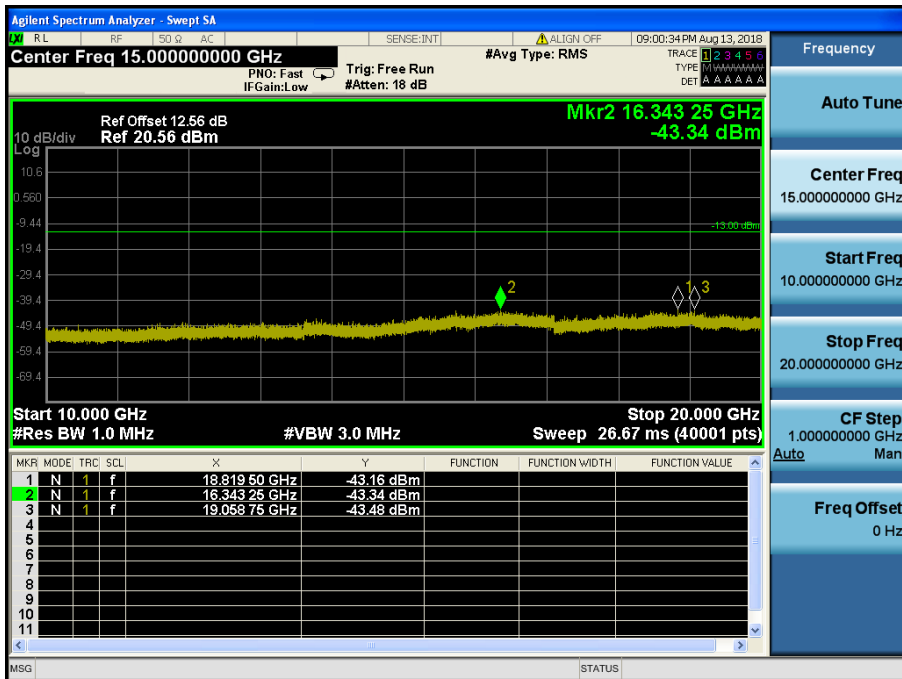

LTE Band 2 / 15MHz / 16QAM - RB Size/Offset (75/0)–Low Channel

LTE Band 2 / 15MHz / QPSK - RB Size/Offset (1/0) – Mid Channel

LTE Band 2 / 15MHz / QPSK - RB Size/Offset (1/0) – Mid Channel

LTE Band 2 / 15MHz / QPSK - RB Size/Offset (36/0) – High Channel

LTE Band 2 / 15MHz / QPSK - RB Size/Offset (36/0) – High Channel

LTE Band 2 / 10MHz / QPSK - RB Size/Offset (25/25) – Low Channel

LTE Band 2 / 10MHz / QPSK - RB Size/Offset (25/25) – Low Channel

LTE Band 2 / 10MHz / 64QAM - RB Size/Offset (25/0) – Mid Channel

LTE Band 2 / 10MHz / 64QAM - RB Size/Offset (25/0) – Mid Channel

LTE Band 2 / 10MHz / 16QAM - RB Size/Offset (25/25) – High Channel

LTE Band 2 / 10MHz / 16QAM - RB Size/Offset (25/25) – High Channel

LTE Band 2 / 5MHz / QPSK - RB Size/Offset (12/0) – Low Channel