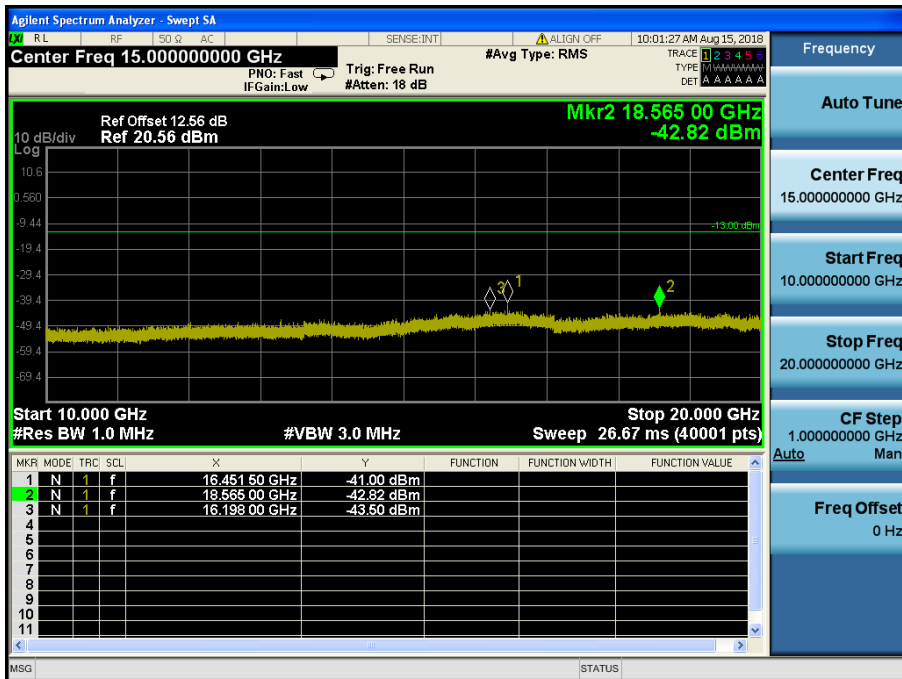

LTE Band 4,66 / 5MHz / QPSK - RB Size/Offset (12/13) – High Channel

LTE Band 4,66 / 5MHz / QPSK - RB Size/Offset (12/13) – High Channel

LTE Band 4,66 / 3MHz / QPSK - RB Size/Offset (1/0) – Low Channel

LTE Band 4,66 / 3MHz / QPSK - RB Size/Offset (1/0) – Low Channel

LTE Band 4,66 / 3MHz / 64QAM - RB Size/Offset (1/7) – Mid Channel

LTE Band 4,66 / 3MHz / 64QAM - RB Size/Offset (1/7) – Mid Channel

LTE Band 4,66 / 3MHz / 16QAM - RB Size/Offset (1/7) – High Channel

LTE Band 4,66 / 3MHz / 16QAM - RB Size/Offset (1/7) – High Channel

LTE Band 4,66 / 1.4MHz / 64QAM - RB Size/Offset (3/0) – Low Channel

LTE Band 4,66 / 1.4MHz / 64QAM - RB Size/Offset (3/0) – Low Channel

LTE Band 4,66 / 1.4MHz / 16QAM - RB Size/Offset (3/0) – Mid Channel

LTE Band 4,66 / 1.4MHz / 16QAM - RB Size/Offset (3/0) – Mid Channel

LTE Band 4,66 / 1.4MHz / 64QAM - RB Size/Offset (1/0) – High Channel

LTE Band 4,66 / 1.4MHz / 64QAM - RB Size/Offset (1/0) – High Channel