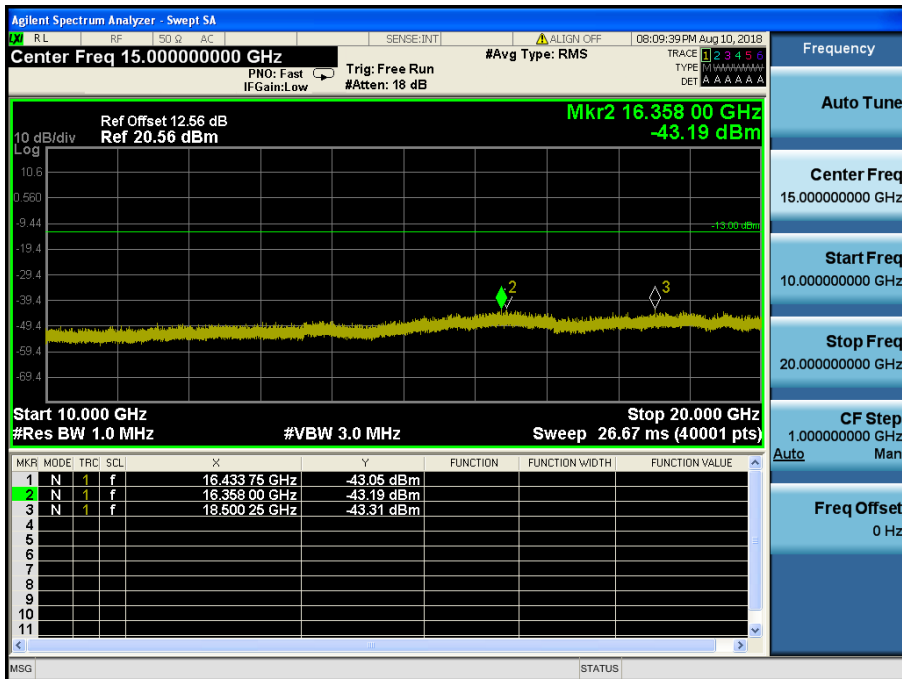

LTE Band 2 / 5MHz / QPSK - RB Size/Offset (12/0) – Low Channel

LTE Band 2 / 5MHz / QPSK - RB Size/Offset (1/0) – Mid Channel

LTE Band 2 / 5MHz / QPSK - RB Size/Offset (1/0) – Mid Channel

LTE Band 2 / 5MHz / QPSK - RB Size/Offset (12/6) – High Channel

LTE Band 2 / 5MHz / QPSK - RB Size/Offset (12/6) – High Channel

LTE Band 2 / 3MHz / QPSK - RB Size/Offset (1/0) – Low Channel

LTE Band 2 / 3MHz / QPSK - RB Size/Offset (1/0) – Low Channel

LTE Band 2 / 3MHz / 64QAM - RB Size/Offset (8/4) – Mid Channel