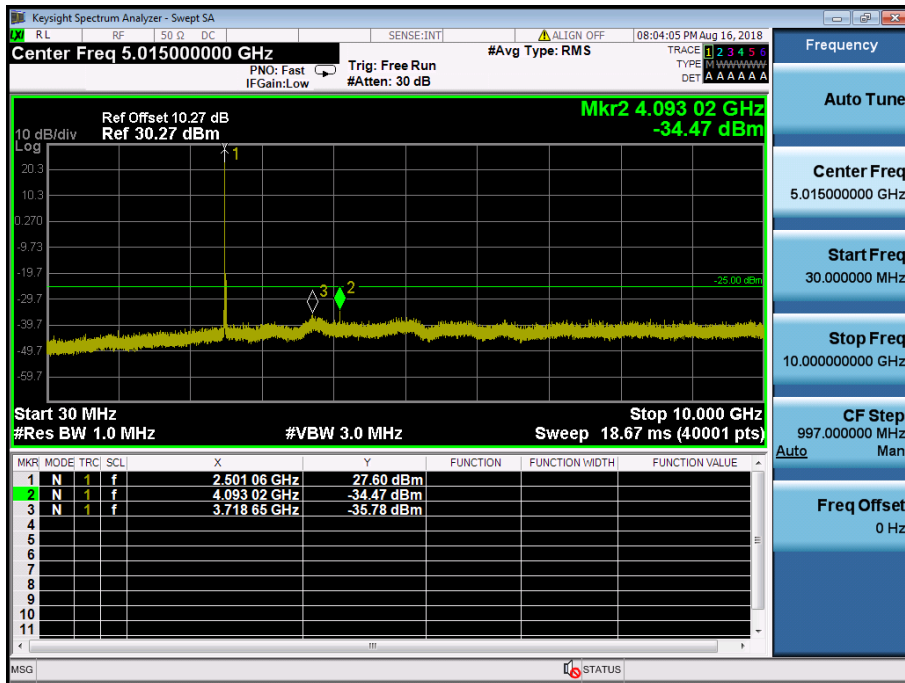

LTE Band 41 / 5MHz / QPSK - RB Size/Offset (1/0) – Low Channel

LTE Band 41 / 5MHz / QPSK - RB Size/Offset (1/0) – Low Channel

LTE Band 41 / 5MHz / 64QAM - RB Size/Offset (1/0) – Mid Channel

LTE Band 41 / 5MHz / 64QAM - RB Size/Offset (1/0) – Mid Channel

LTE Band 41 / 5MHz / 16QAM - RB Size/Offset (1/24) – High Channel

LTE Band 41 / 5MHz / 16QAM - RB Size/Offset (1/24) – High Channel

8.4.7 LTE Band 7

LTE Band 7 / 20MHz / 64QAM - RB Size/Offset (1/0) – Low Channel