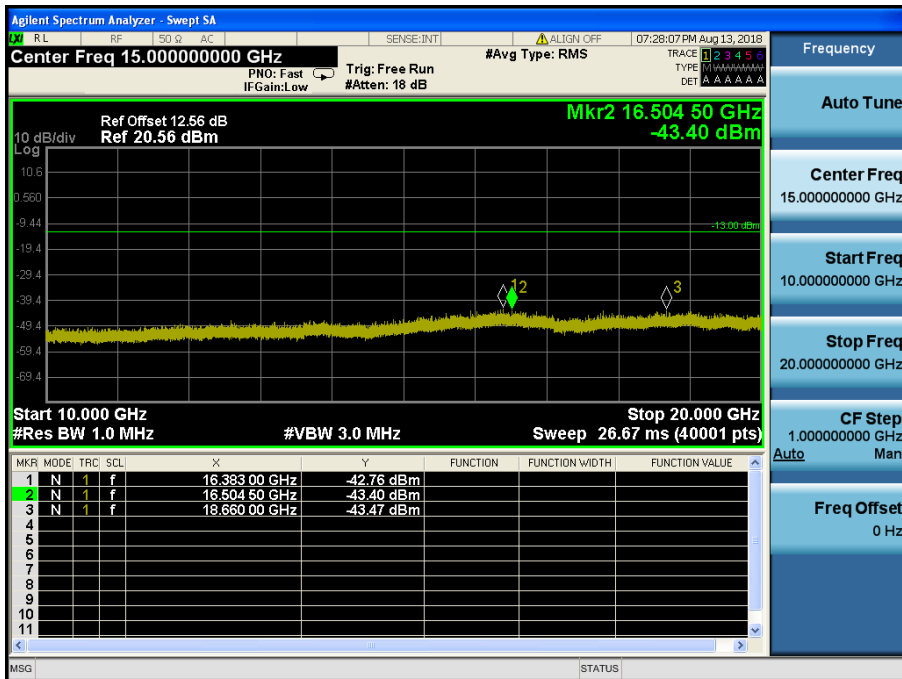

LTE Band 2 / 5MHz / QPSK - RB Size/Offset (12/0) – Low Channel

LTE Band 2 / 5MHz / QPSK - RB Size/Offset (1/0) – Mid Channel

LTE Band 2 / 5MHz / QPSK - RB Size/Offset (1/0) – Mid Channel

LTE Band 2 / 5MHz / QPSK - RB Size/Offset (12/6) – High Channel

LTE Band 2 / 5MHz / QPSK - RB Size/Offset (12/6) – High Channel

LTE Band 2 / 3MHz / QPSK - RB Size/Offset (1/0) – Low Channel

LTE Band 2 / 3MHz / QPSK - RB Size/Offset (1/0) – Low Channel

LTE Band 2 / 3MHz / 64QAM - RB Size/Offset (8/4) – Mid Channel

LTE Band 2 / 3MHz / 64QAM - RB Size/Offset (8/4) – Mid Channel

LTE Band 2 / 3MHz / 64QAM - RB Size/Offset (1/14) – High Channel

LTE Band 2 / 3MHz / 64QAM - RB Size/Offset (1/14) – High Channel

LTE Band 2 / 1.4MHz / 64QAM - RB Size/Offset (1/0) – Low Channel