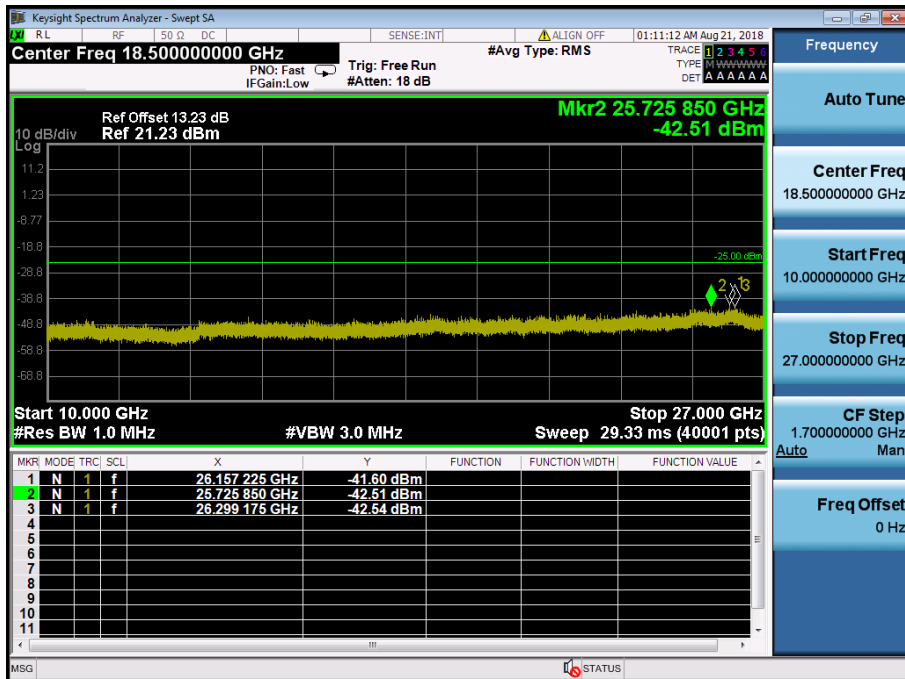

LTE Band 41 / 15MHz / 64QAM - RB Size/Offset (36/0) – Low Channel