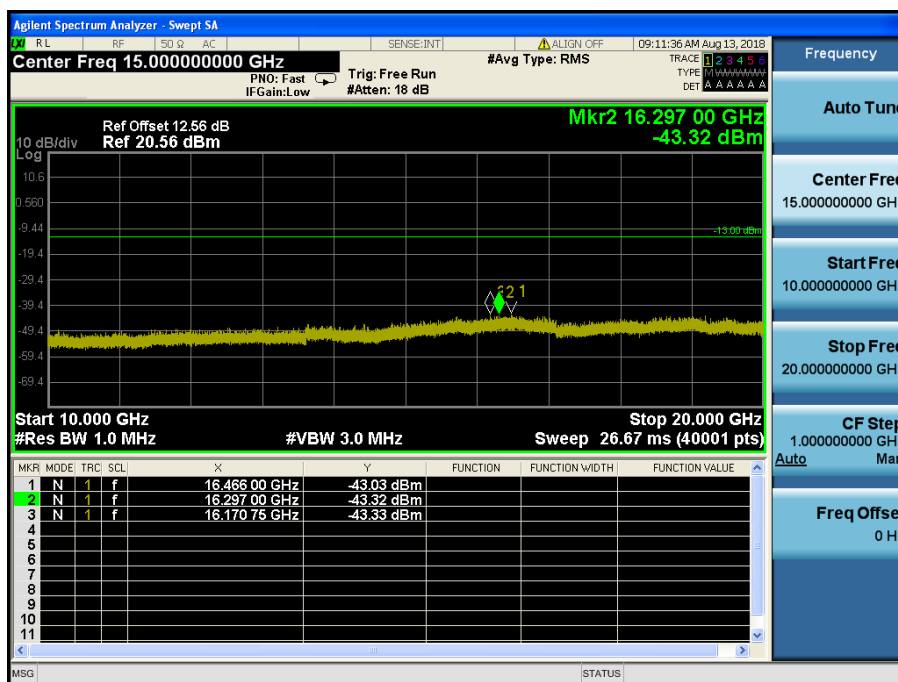

LTE Band 2 / 5MHz / QPSK - RB Size/Offset (12/6) – High Channel

LTE Band 2 / 3MHz / QPSK - RB Size/Offset (1/0) – Low Channel

LTE Band 2 / 3MHz / QPSK - RB Size/Offset (1/0) – Low Channel

LTE Band 2 / 3MHz / 64QAM - RB Size/Offset (8/4) – Mid Channel

LTE Band 2 / 3MHz / 64QAM - RB Size/Offset (8/4) – Mid Channel

LTE Band 2 / 3MHz / 64QAM - RB Size/Offset (1/14) – High Channel

LTE Band 2 / 3MHz / 64QAM - RB Size/Offset (1/14) – High Channel

LTE Band 2 / 1.4MHz / 64QAM - RB Size/Offset (1/0) – Low Channel

LTE Band 2 / 1.4MHz / 64QAM - RB Size/Offset (1/0) – Low Channel

LTE Band 2 / 1.4MHz / 16QAM - RB Size/Offset (6/0) – Mid Channel

LTE Band 2 / 1.4MHz / 16QAM - RB Size/Offset (6/0) – Mid Channel

LTE Band 2 / 1.4MHz / QPSK - RB Size/Offset (6/0) – High Channel