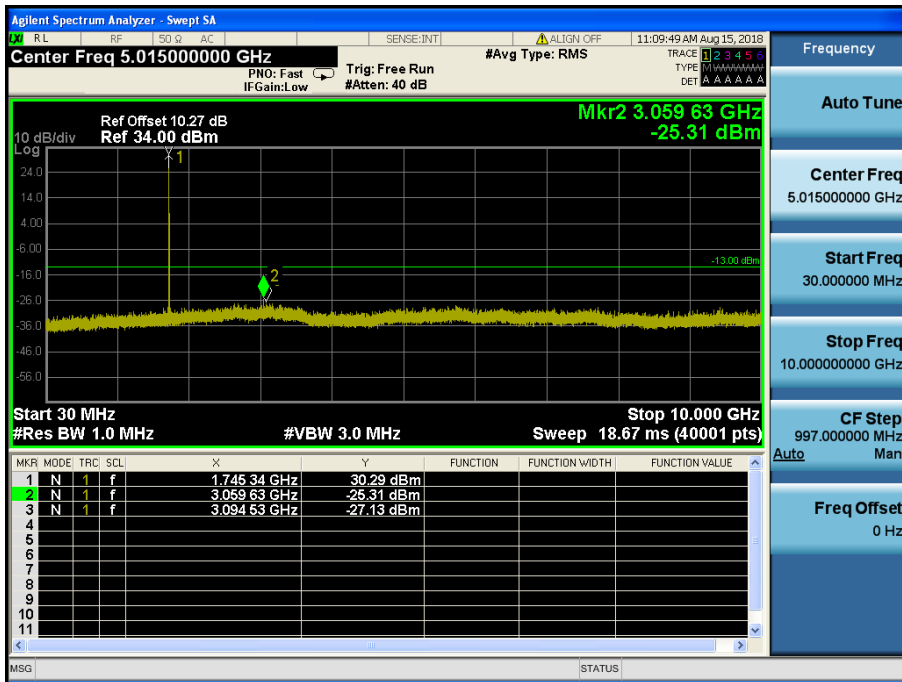

LTE Band 4,66 / 5MHz / QPSK - RB Size/Offset (12/13) – High Channel

LTE Band 4,66 / 5MHz / QPSK - RB Size/Offset (12/13) – High Channel

LTE Band 4,66 / 3MHz / QPSK - RB Size/Offset (1/0) – Low Channel

LTE Band 4,66 / 3MHz / QPSK - RB Size/Offset (1/0) – Low Channel

LTE Band 4,66 / 3MHz / 64QAM - RB Size/Offset (1/7) – Mid Channel

LTE Band 4,66 / 3MHz / 64QAM - RB Size/Offset (1/7) – Mid Channel

LTE Band 4,66 / 3MHz / 16QAM - RB Size/Offset (1/7) – High Channel

LTE Band 4,66 / 3MHz / 16QAM - RB Size/Offset (1/7) – High Channel

LTE Band 4,66 / 1.4MHz / 64QAM - RB Size/Offset (3/0) – Low Channel

LTE Band 4,66 / 1.4MHz / 64QAM - RB Size/Offset (3/0) – Low Channel

LTE Band 4,66 / 1.4MHz / 16QAM - RB Size/Offset (3/0) – Mid Channel