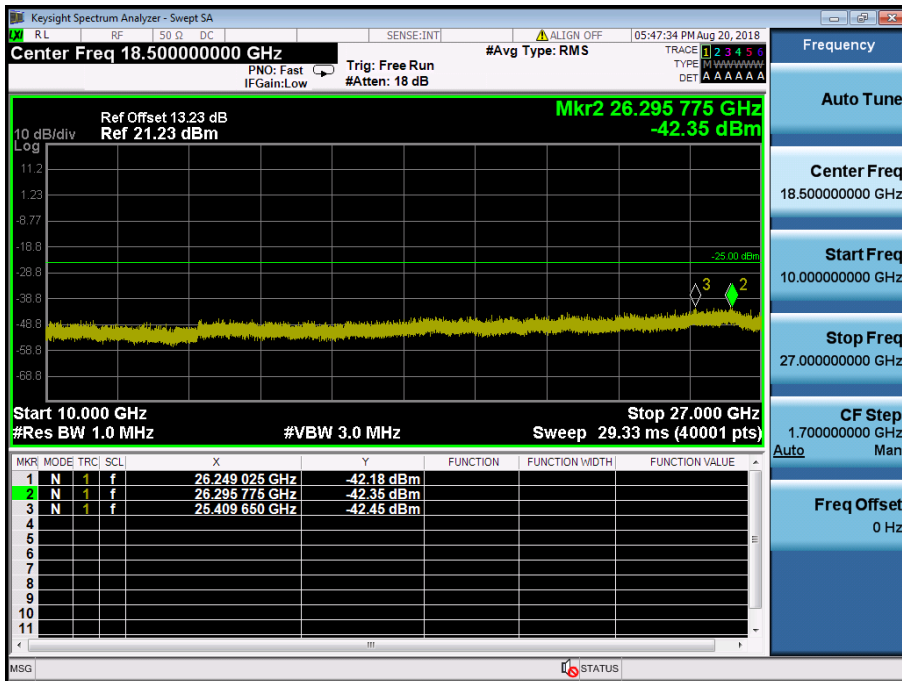

LTE Band 41 / 5MHz / QPSK - RB Size/Offset (1/0) – Low Channel