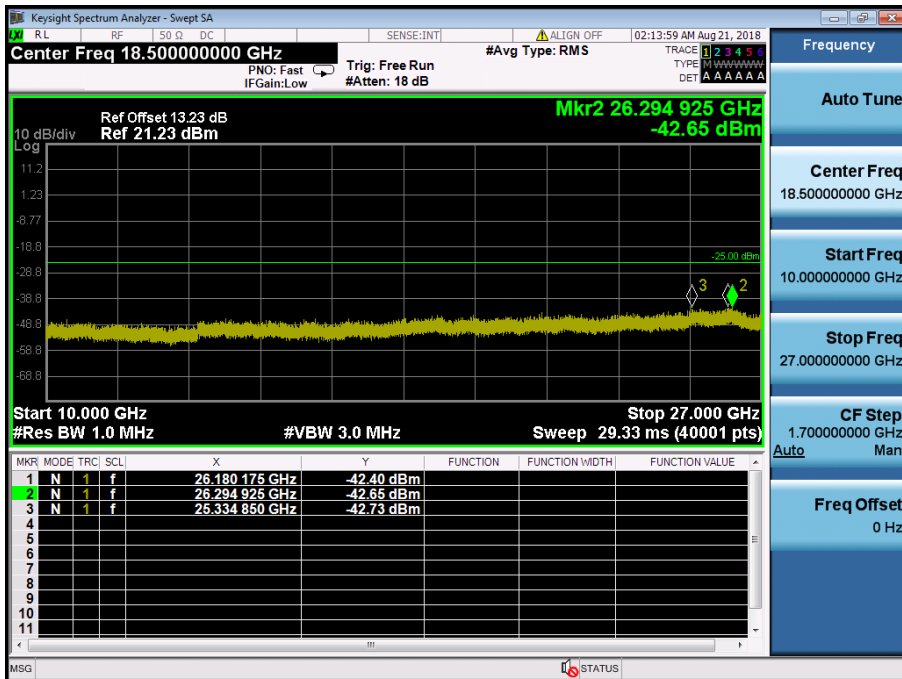

LTE Band 41 / 20MHz / 64QAM - RB Size/Offset (50/0) – Mid Channel