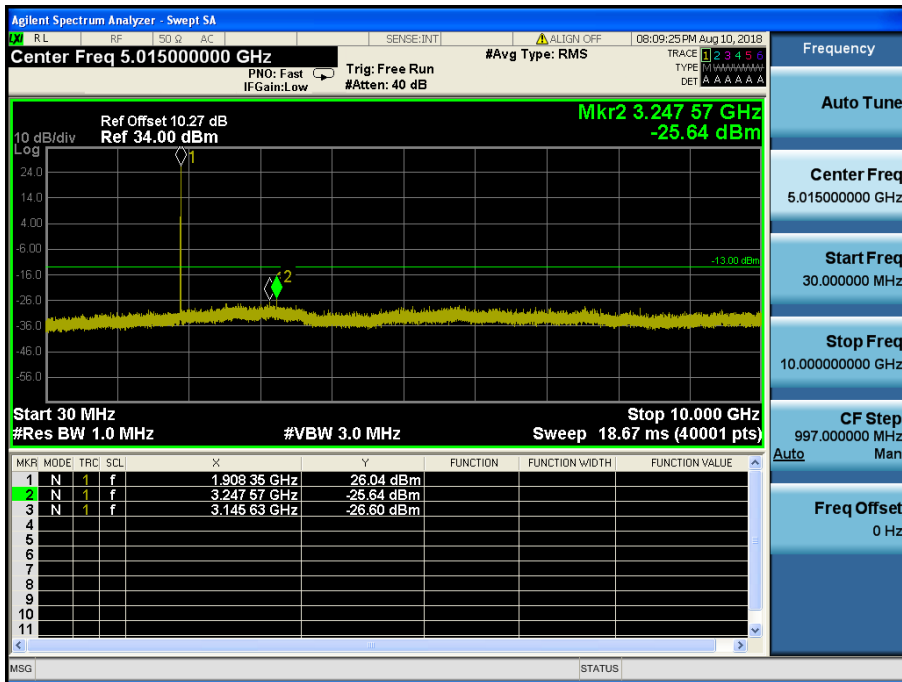

LTE Band 2 / 10MHz / 64QAM - RB Size/Offset (25/0) – Mid Channel

LTE Band 2 / 10MHz / 16QAM - RB Size/Offset (25/25) – High Channel

LTE Band 2 / 10MHz / 16QAM - RB Size/Offset (25/25) – High Channel

LTE Band 2 / 5MHz / QPSK - RB Size/Offset (12/0) – Low Channel

LTE Band 2 / 5MHz / QPSK - RB Size/Offset (12/0) – Low Channel

LTE Band 2 / 5MHz / QPSK - RB Size/Offset (1/0) – Mid Channel

LTE Band 2 / 5MHz / QPSK - RB Size/Offset (1/0) – Mid Channel

LTE Band 2 / 5MHz / QPSK - RB Size/Offset (12/6) – High Channel