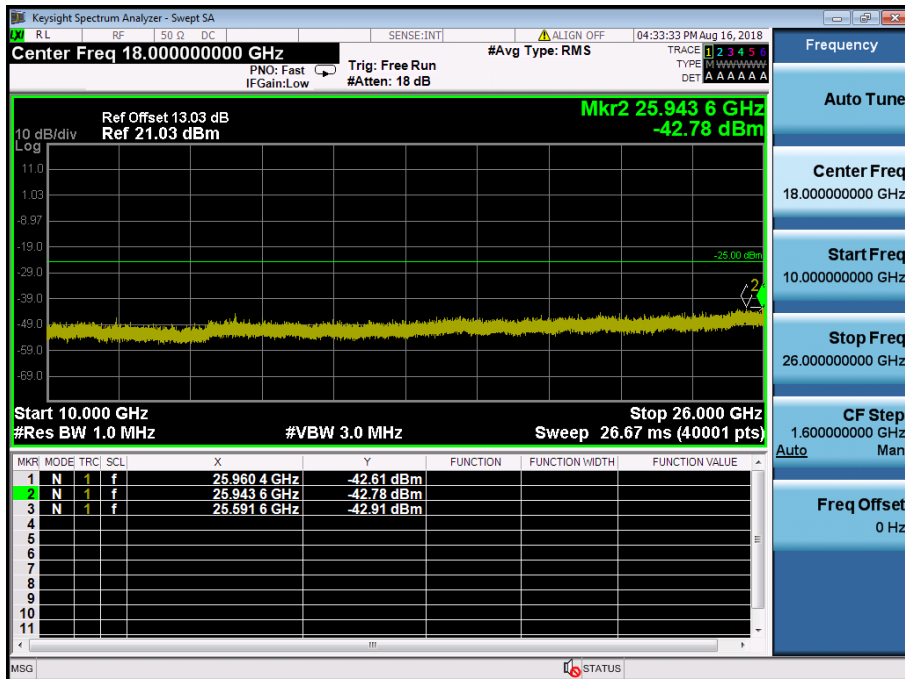

LTE Band 7 / 10MHz / 16QAM - RB Size/Offset (50/0) – High Channel

LTE Band 7 / 5MHz / 64QAM - RB Size/Offset (25/0) – Low Channel

LTE Band 7 / 5MHz / 64QAM - RB Size/Offset (25/0) – Low Channel

LTE Band 7 / 5MHz / 64QAM - RB Size/Offset (12/6) – Mid Channel

LTE Band 7 / 5MHz / 64QAM - RB Size/Offset (12/6) – Mid Channel

LTE Band 7 / 5MHz / 16QAM - RB Size/Offset (1/0) – High Channel

LTE Band 7 / 5MHz / 16QAM - RB Size/Offset (1/0) – High Channel