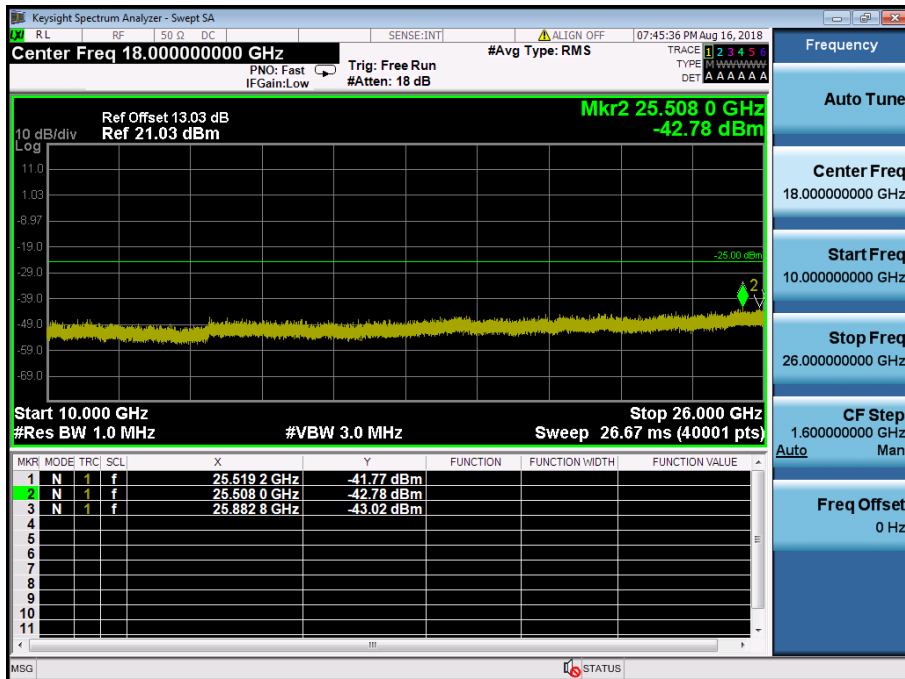

LTE Band 7 / 20MHz / 16QAM - RB Size/Offset (1/0) – High Channel

LTE Band 7 / 15MHz / QPSK - RB Size/Offset (36/18) – Low Channel

LTE Band 7 / 15MHz / QPSK - RB Size/Offset (36/18) – Low Channel

LTE Band 7 / 15MHz / 64QAM - RB Size/Offset (36/0) – Mid Channel

LTE Band 7 / 15MHz / 64QAM - RB Size/Offset (36/0) – Mid Channel

LTE Band 7 / 15MHz / QPSK - RB Size/Offset (36/18) – High Channel

LTE Band 7 / 15MHz / QPSK - RB Size/Offset (36/18) – High Channel

LTE Band 7 / 10MHz / 64QAM - RB Size/Offset (1/49) – Low Channel