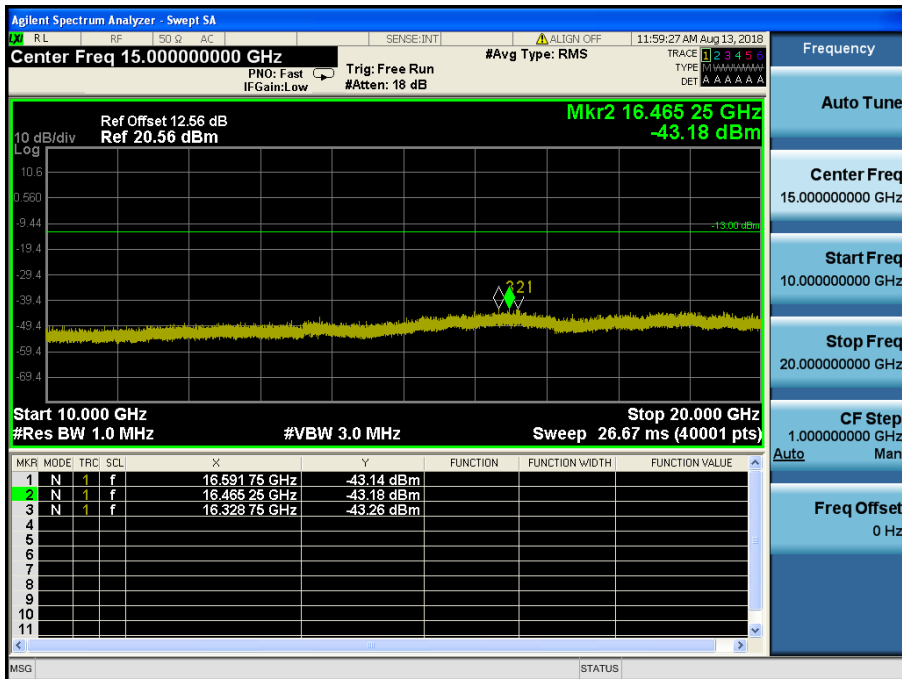

8.4.5 LTE Band 2

LTE Band 2 / 20MHz / QPSK - RB Size/Offset (50/25) –Low Channel

LTE Band 2 / 20MHz / QPSK - RB Size/Offset (50/25) –Low Channel

LTE Band 2 / 20MHz / QPSK - RB Size/Offset (50/0)–Mid Channel

LTE Band 2 / 20MHz / QPSK - RB Size/Offset (50/0)–Mid Channel

LTE Band 2 / 20MHz / 64QAM - RB Size/Offset (50/25) – High Channel

LTE Band 2 / 20MHz / 64QAM - RB Size/Offset (50/25) – High Channel

LTE Band 2 / 15MHz / 16QAM - RB Size/Offset (75/0)–Low Channel

LTE Band 2 / 15MHz / 16QAM - RB Size/Offset (75/0)–Low Channel

LTE Band 2 / 15MHz / QPSK - RB Size/Offset (1/0) – Mid Channel

LTE Band 2 / 15MHz / QPSK - RB Size/Offset (1/0) – Mid Channel

LTE Band 2 / 15MHz / QPSK - RB Size/Offset (36/0) – High Channel