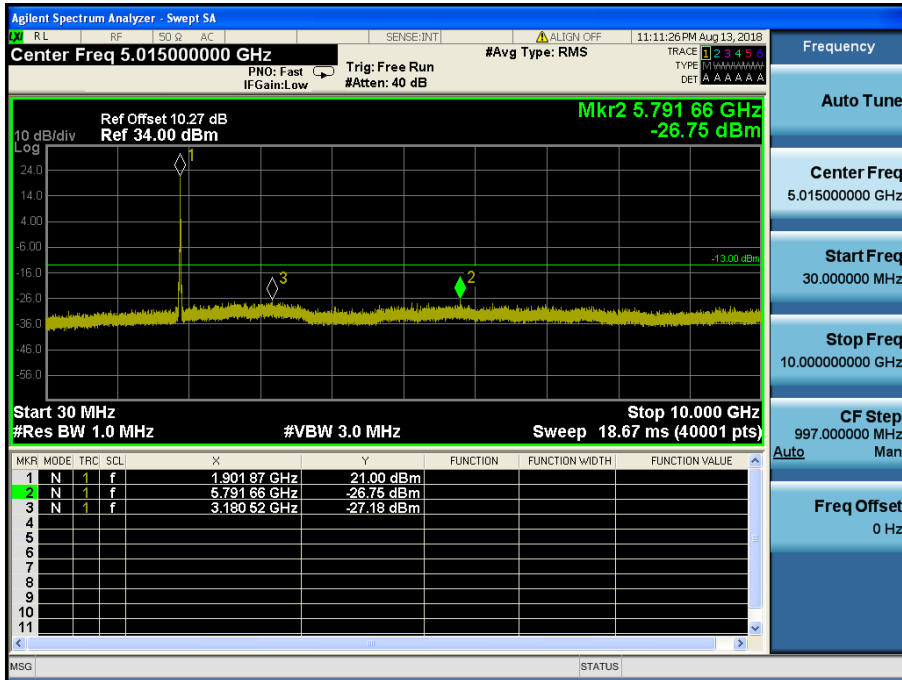

LTE Band 4,66 / 1.4MHz / 16QAM - RB Size/Offset (3/0) – Mid Channel

LTE Band 4,66 / 1.4MHz / 64QAM - RB Size/Offset (1/0) – High Channel

LTE Band 4,66 / 1.4MHz / 64QAM - RB Size/Offset (1/0) – High Channel

8.4.5 LTE Band 2

LTE Band 2 / 20MHz / QPSK - RB Size/Offset (50/25) –Low Channel

LTE Band 2 / 20MHz / QPSK - RB Size/Offset (50/25) –Low Channel

LTE Band 2 / 20MHz / QPSK - RB Size/Offset (50/0)–Mid Channel

LTE Band 2 / 20MHz / QPSK - RB Size/Offset (50/0)–Mid Channel

LTE Band 2 / 20MHz / 64QAM - RB Size/Offset (50/25) – High Channel

LTE Band 2 / 20MHz / 64QAM - RB Size/Offset (50/25) – High Channel

LTE Band 2 / 15MHz / 16QAM - RB Size/Offset (75/0)–Low Channel