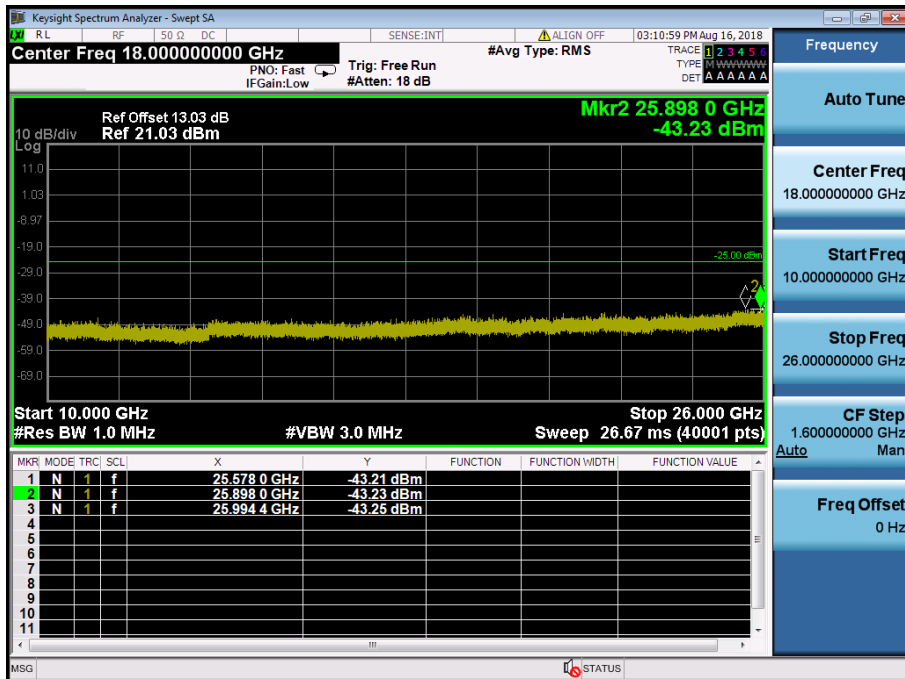

LTE Band 7 / 20MHz / 64QAM - RB Size/Offset (1/0) – Low Channel

LTE Band 7 / 20MHz / 16QAM - RB Size/Offset (1/99) – Mid Channel

LTE Band 7 / 20MHz / 16QAM - RB Size/Offset (1/99) – Mid Channel

LTE Band 7 / 20MHz / 16QAM- RB Size/Offset (1/0) – High Channel

LTE Band 7 / 20MHz / 16QAM - RB Size/Offset (1/0) – High Channel

LTE Band 7 / 15MHz / QPSK - RB Size/Offset (36/18) – Low Channel

LTE Band 7 / 15MHz / QPSK - RB Size/Offset (36/18) – Low Channel

LTE Band 7 / 15MHz / 64QAM - RB Size/Offset (36/0) – Mid Channel