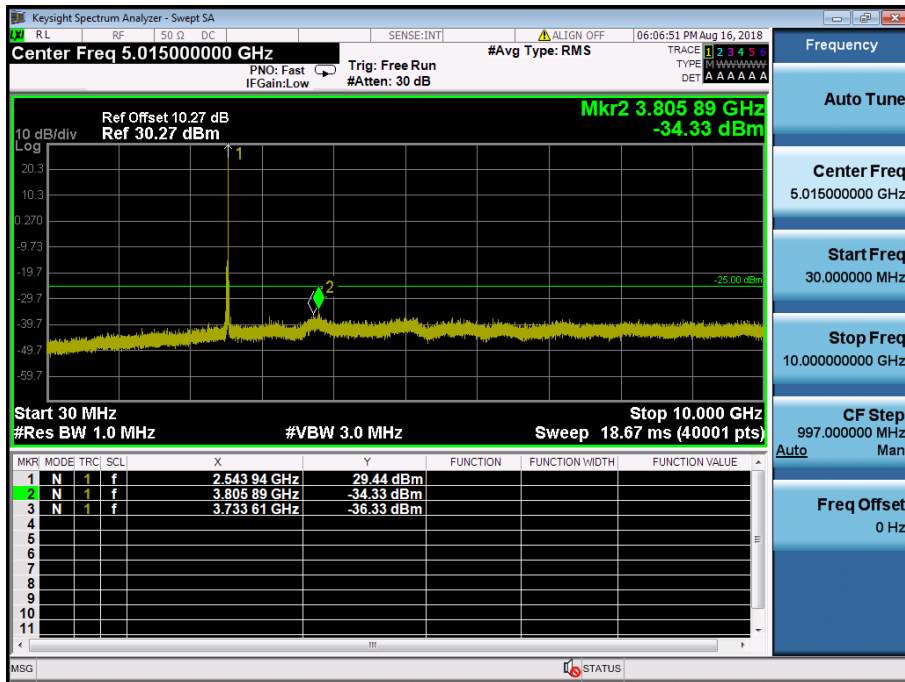

LTE Band 41 / 5MHz / 16QAM - RB Size/Offset (1/24) – High Channel

LTE Band 41 / 5MHz / 16QAM - RB Size/Offset (1/24) – High Channel

8.4.7 LTE Band 7

LTE Band 7 / 20MHz / 64QAM - RB Size/Offset (1/0) – Low Channel

LTE Band 7 / 20MHz / 64QAM - RB Size/Offset (1/0) – Low Channel

LTE Band 7 / 20MHz / 16QAM - RB Size/Offset (1/99) – Mid Channel

LTE Band 7 / 20MHz / 16QAM - RB Size/Offset (1/99) – Mid Channel

LTE Band 7 / 20MHz / 16QAM- RB Size/Offset (1/0) – High Channel