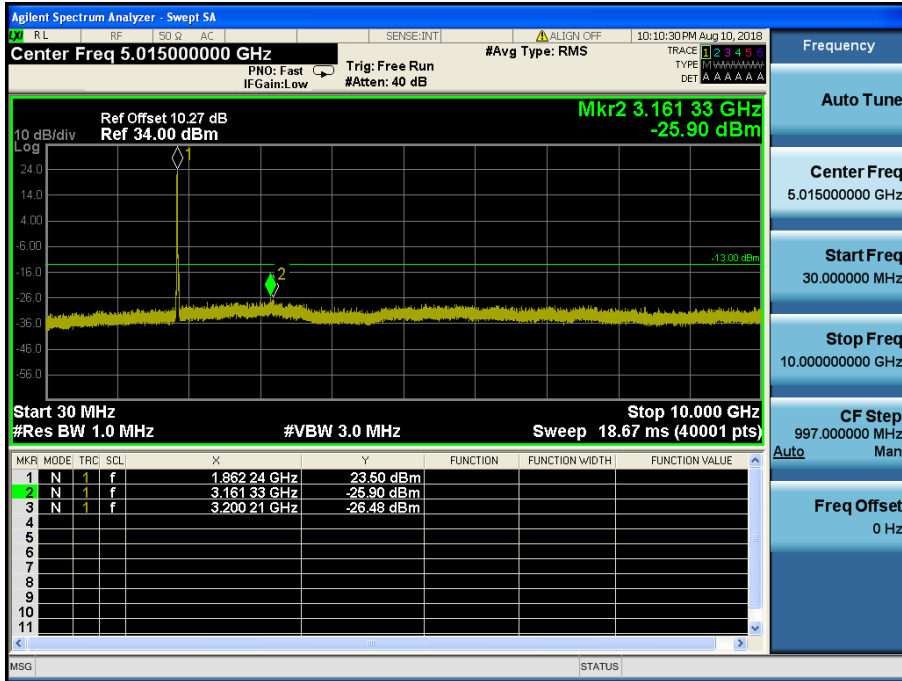

LTE Band 4,66 / 1.4MHz / 64QAM - RB Size/Offset (3/0) – Low Channel

LTE Band 4,66 / 1.4MHz / 64QAM - RB Size/Offset (3/0) – Low Channel

LTE Band 4,66 / 1.4MHz / 16QAM - RB Size/Offset (3/0) – Mid Channel

LTE Band 4,66 / 1.4MHz / 16QAM - RB Size/Offset (3/0) – Mid Channel

LTE Band 4,66 / 1.4MHz / 64QAM - RB Size/Offset (1/0) – High Channel

LTE Band 4,66 / 1.4MHz / 64QAM - RB Size/Offset (1/0) – High Channel

8.4.5 LTE Band 2

LTE Band 2 / 20MHz / QPSK - RB Size/Offset (50/25) –Low Channel

LTE Band 2 / 20MHz / QPSK - RB Size/Offset (50/25) –Low Channel

LTE Band 2 / 20MHz / QPSK - RB Size/Offset (50/0)–Mid Channel