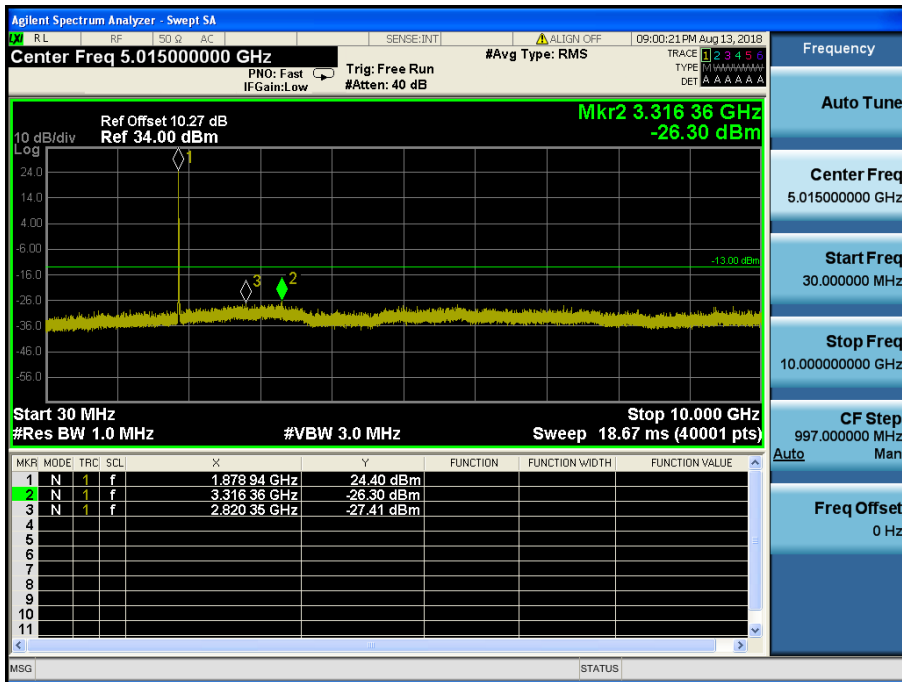

LTE Band 2 / 20MHz / QPSK - RB Size/Offset (50/0)–Mid Channel

LTE Band 2 / 20MHz / 64QAM - RB Size/Offset (50/25) – High Channel

LTE Band 2 / 20MHz / 64QAM - RB Size/Offset (50/25) – High Channel

LTE Band 2 / 15MHz / 16QAM - RB Size/Offset (75/0)–Low Channel

LTE Band 2 / 15MHz / 16QAM - RB Size/Offset (75/0)–Low Channel

LTE Band 2 / 15MHz / QPSK - RB Size/Offset (1/0) – Mid Channel

LTE Band 2 / 15MHz / QPSK - RB Size/Offset (1/0) – Mid Channel

LTE Band 2 / 15MHz / QPSK - RB Size/Offset (36/0) – High Channel

LTE Band 2 / 15MHz / QPSK - RB Size/Offset (36/0) – High Channel

LTE Band 2 / 10MHz / QPSK - RB Size/Offset (25/25) – Low Channel

LTE Band 2 / 10MHz / QPSK - RB Size/Offset (25/25) – Low Channel

LTE Band 2 / 10MHz / 64QAM - RB Size/Offset (25/0) – Mid Channel