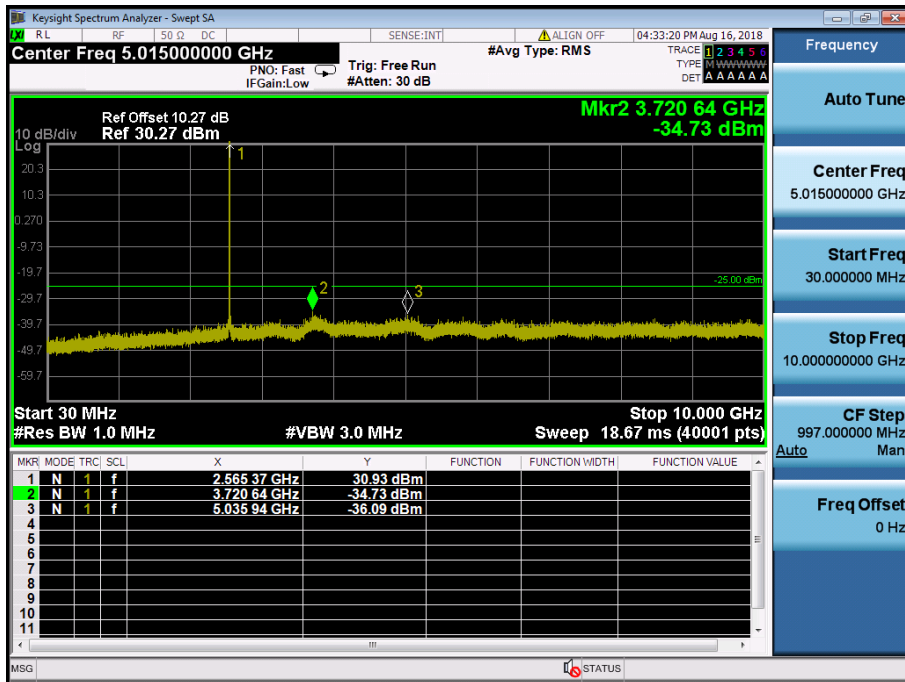

LTE Band 7 / 10MHz / 16QAM - RB Size/Offset (50/0) – High Channel

LTE Band 7 / 5MHz / 64QAM - RB Size/Offset (25/0) – Low Channel

LTE Band 7 / 5MHz / 64QAM - RB Size/Offset (25/0) – Low Channel

LTE Band 7 / 5MHz / 64QAM - RB Size/Offset (12/6) – Mid Channel

LTE Band 7 / 5MHz / 64QAM - RB Size/Offset (12/6) – Mid Channel

LTE Band 7 / 5MHz / 16QAM - RB Size/Offset (1/0) – High Channel

LTE Band 7 / 5MHz / 16QAM - RB Size/Offset (1/0) – High Channel