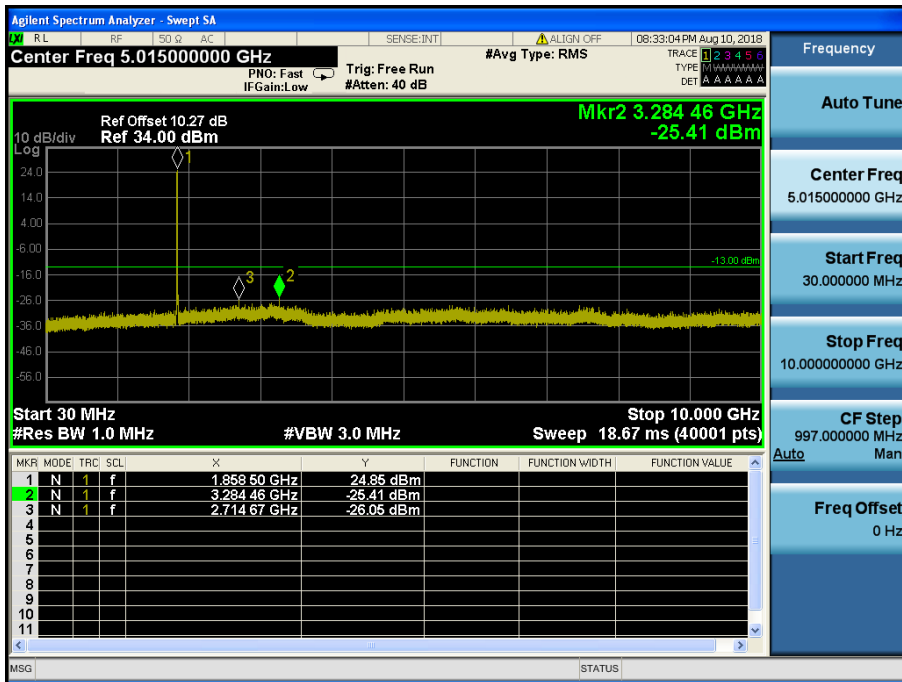

LTE Band 2 / 15MHz / 16QAM - RB Size/Offset (75/0)–Low Channel

LTE Band 2 / 15MHz / QPSK - RB Size/Offset (1/0) – Mid Channel

LTE Band 2 / 15MHz / QPSK - RB Size/Offset (1/0) – Mid Channel

LTE Band 2 / 15MHz / QPSK - RB Size/Offset (36/0) – High Channel

LTE Band 2 / 15MHz / QPSK - RB Size/Offset (36/0) – High Channel

LTE Band 2 / 10MHz / QPSK - RB Size/Offset (25/25) – Low Channel

LTE Band 2 / 10MHz / QPSK - RB Size/Offset (25/25) – Low Channel

LTE Band 2 / 10MHz / 64QAM - RB Size/Offset (25/0) – Mid Channel