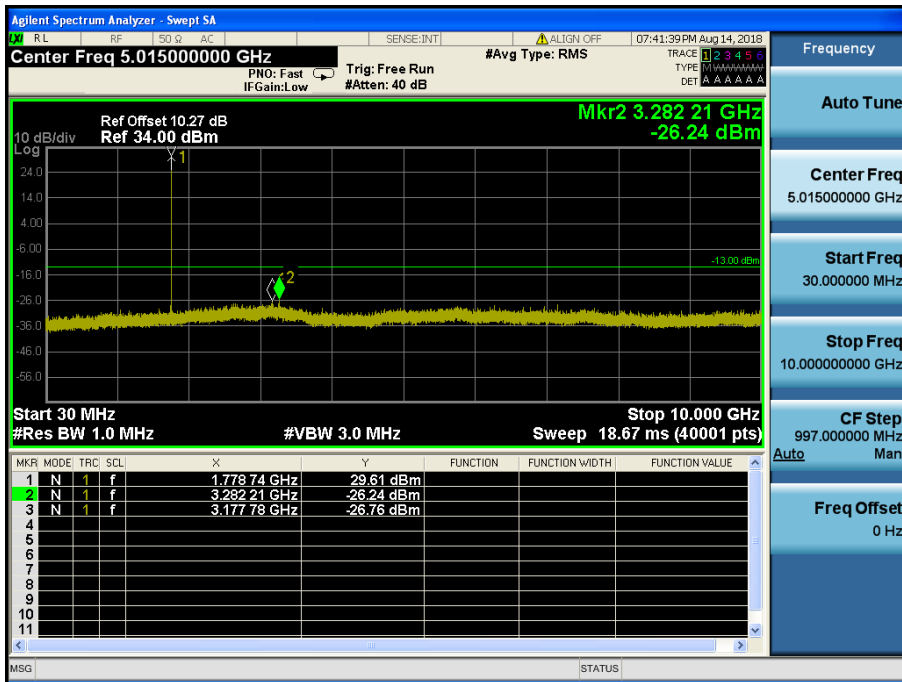

LTE Band 4,66 / 5MHz / QPSK - RB Size/Offset (12/13) – High Channel

LTE Band 4,66 / 5MHz / QPSK - RB Size/Offset (12/13) – High Channel

LTE Band 4,66 / 3MHz / QPSK - RB Size/Offset (1/0) – Low Channel

LTE Band 4,66 / 3MHz / QPSK - RB Size/Offset (1/0) – Low Channel

LTE Band 4,66 / 3MHz / 64QAM - RB Size/Offset (1/7) – Mid Channel

LTE Band 4,66 / 3MHz / 64QAM - RB Size/Offset (1/7) – Mid Channel

LTE Band 4,66 / 3MHz / 16QAM - RB Size/Offset (1/7) – High Channel

LTE Band 4,66 / 3MHz / 16QAM - RB Size/Offset (1/7) – High Channel

LTE Band 4,66 / 1.4MHz / 64QAM - RB Size/Offset (3/0) – Low Channel

LTE Band 4,66 / 1.4MHz / 64QAM - RB Size/Offset (3/0) – Low Channel

LTE Band 4,66 / 1.4MHz / 16QAM - RB Size/Offset (3/0) – Mid Channel