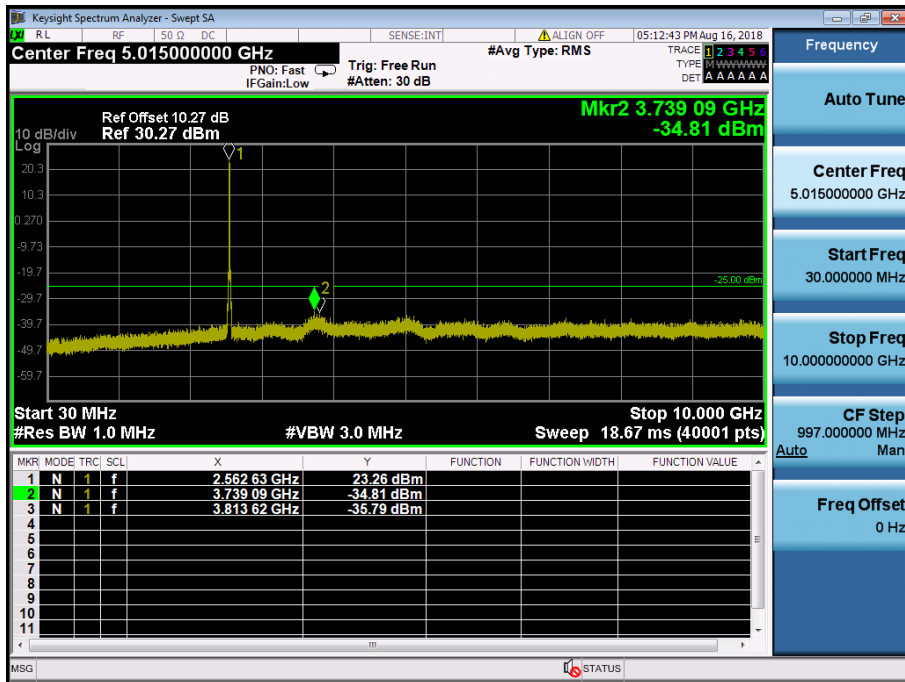

LTE Band 7 / 15MHz / 64QAM - RB Size/Offset (36/0) – Mid Channel

LTE Band 7 / 15MHz / QPSK - RB Size/Offset (36/18) – High Channel

LTE Band 7 / 15MHz / QPSK - RB Size/Offset (36/18) – High Channel

LTE Band 7 / 10MHz / 64QAM - RB Size/Offset (1/49) – Low Channel

LTE Band 7 / 10MHz / 64QAM - RB Size/Offset (1/49) – Low Channel

LTE Band 7 / 10MHz / QPSK - RB Size/Offset (25/0) – Mid Channel

LTE Band 7 / 10MHz / QPSK - RB Size/Offset (25/0) – Mid Channel

LTE Band 7 / 10MHz / 16QAM - RB Size/Offset (50/0) – High Channel