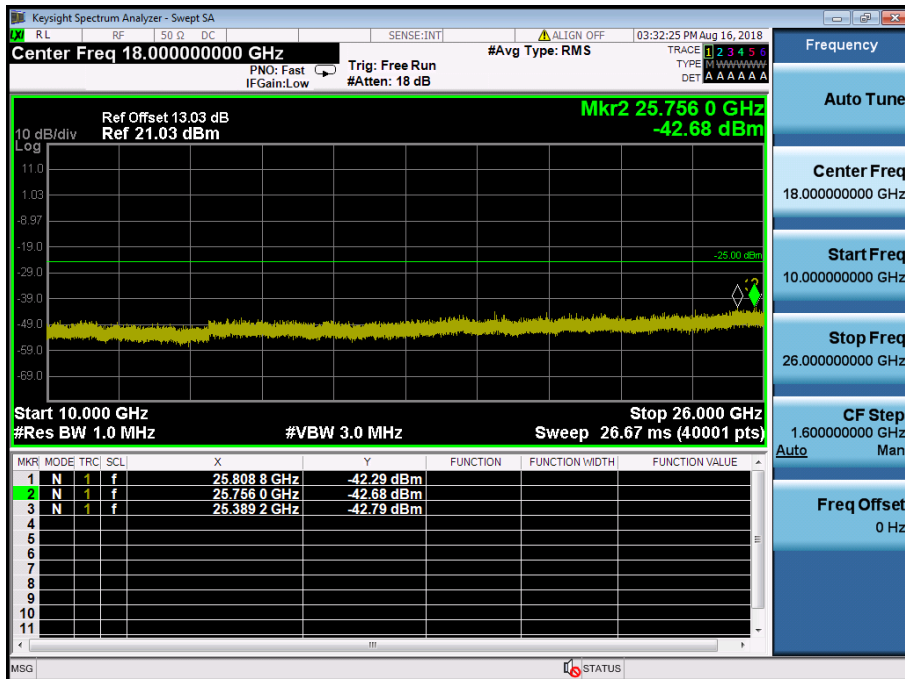

LTE Band 7 / 20MHz / 16QAM - RB Size/Offset (1/0) – High Channel

LTE Band 7 / 15MHz / QPSK - RB Size/Offset (36/18) – Low Channel

LTE Band 7 / 15MHz / QPSK - RB Size/Offset (36/18) – Low Channel

LTE Band 7 / 15MHz / 64QAM - RB Size/Offset (36/0) – Mid Channel

LTE Band 7 / 15MHz / 64QAM - RB Size/Offset (36/0) – Mid Channel

LTE Band 7 / 15MHz / QPSK - RB Size/Offset (36/18) – High Channel

LTE Band 7 / 15MHz / QPSK - RB Size/Offset (36/18) – High Channel

LTE Band 7 / 10MHz / 64QAM - RB Size/Offset (1/49) – Low Channel