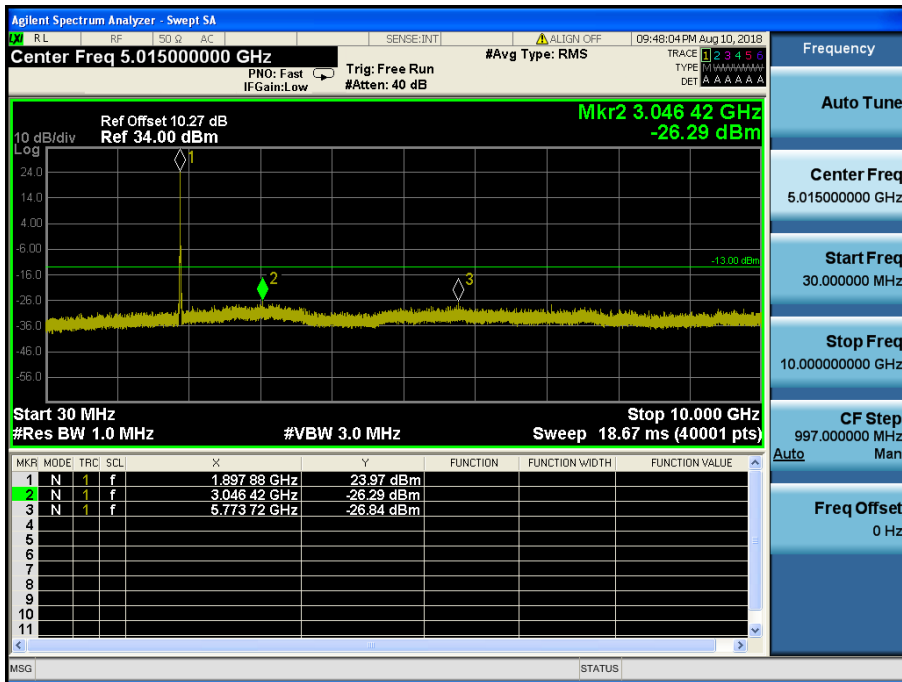

8.4.5 LTE Band 2

LTE Band 2 / 20MHz / QPSK - RB Size/Offset (50/25) –Low Channel

LTE Band 2 / 20MHz / QPSK - RB Size/Offset (50/25) –Low Channel

LTE Band 2 / 20MHz / QPSK - RB Size/Offset (50/0)–Mid Channel

LTE Band 2 / 20MHz / QPSK - RB Size/Offset (50/0)–Mid Channel

LTE Band 2 / 20MHz / 64QAM - RB Size/Offset (50/25) – High Channel

LTE Band 2 / 20MHz / 64QAM - RB Size/Offset (50/25) – High Channel

LTE Band 2 / 15MHz / 16QAM - RB Size/Offset (75/0)–Low Channel

LTE Band 2 / 15MHz / 16QAM - RB Size/Offset (75/0)–Low Channel

LTE Band 2 / 15MHz / QPSK - RB Size/Offset (1/0) – Mid Channel

LTE Band 2 / 15MHz / QPSK - RB Size/Offset (1/0) – Mid Channel

LTE Band 2 / 15MHz / QPSK - RB Size/Offset (36/0) – High Channel