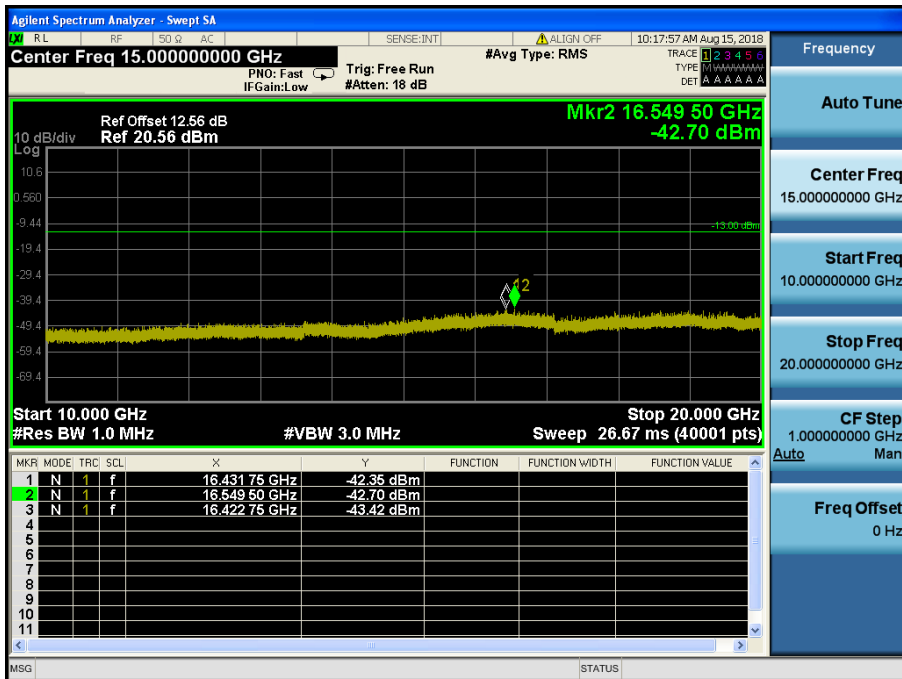

LTE Band 4,66 / 3MHz / 64QAM - RB Size/Offset (1/7) – Mid Channel

LTE Band 4,66 / 3MHz / 64QAM - RB Size/Offset (1/7) – Mid Channel

LTE Band 4,66 / 3MHz / 16QAM - RB Size/Offset (1/7) – High Channel

LTE Band 4,66 / 3MHz / 16QAM - RB Size/Offset (1/7) – High Channel

LTE Band 4,66 / 1.4MHz / 64QAM - RB Size/Offset (3/0) – Low Channel

LTE Band 4,66 / 1.4MHz / 64QAM - RB Size/Offset (3/0) – Low Channel

LTE Band 4,66 / 1.4MHz / 16QAM - RB Size/Offset (3/0) – Mid Channel

LTE Band 4,66 / 1.4MHz / 16QAM - RB Size/Offset (3/0) – Mid Channel

LTE Band 4,66 / 1.4MHz / 64QAM - RB Size/Offset (1/0) – High Channel

LTE Band 4,66 / 1.4MHz / 64QAM - RB Size/Offset (1/0) – High Channel

8.4.5 LTE Band 2

LTE Band 2 / 20MHz / QPSK - RB Size/Offset (50/25) –Low Channel

LTE Band 2 / 20MHz / QPSK - RB Size/Offset (50/25) –Low Channel

LTE Band 2 / 20MHz / QPSK - RB Size/Offset (50/0)–Mid Channel