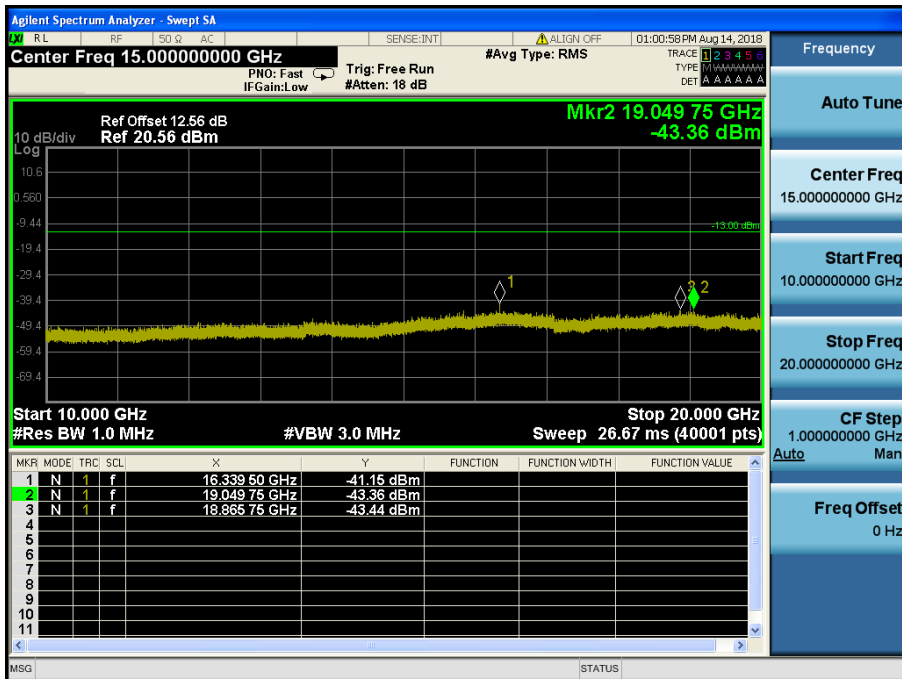

LTE Band 4,66 / 5MHz / QPSK - RB Size/Offset (12/13) – High Channel

LTE Band 4,66 / 5MHz / QPSK - RB Size/Offset (12/13) – High Channel

LTE Band 4,66 / 3MHz / QPSK - RB Size/Offset (1/0) – Low Channel

LTE Band 4,66 / 3MHz / QPSK - RB Size/Offset (1/0) – Low Channel

LTE Band 4,66 / 3MHz / 64QAM - RB Size/Offset (1/7) – Mid Channel

LTE Band 4,66 / 3MHz / 64QAM - RB Size/Offset (1/7) – Mid Channel

LTE Band 4,66 / 3MHz / 16QAM - RB Size/Offset (1/7) – High Channel

LTE Band 4,66 / 3MHz / 16QAM - RB Size/Offset (1/7) – High Channel

LTE Band 4,66 / 1.4MHz / 64QAM - RB Size/Offset (3/0) – Low Channel

LTE Band 4,66 / 1.4MHz / 64QAM - RB Size/Offset (3/0) – Low Channel

LTE Band 4,66 / 1.4MHz / 16QAM - RB Size/Offset (3/0) – Mid Channel