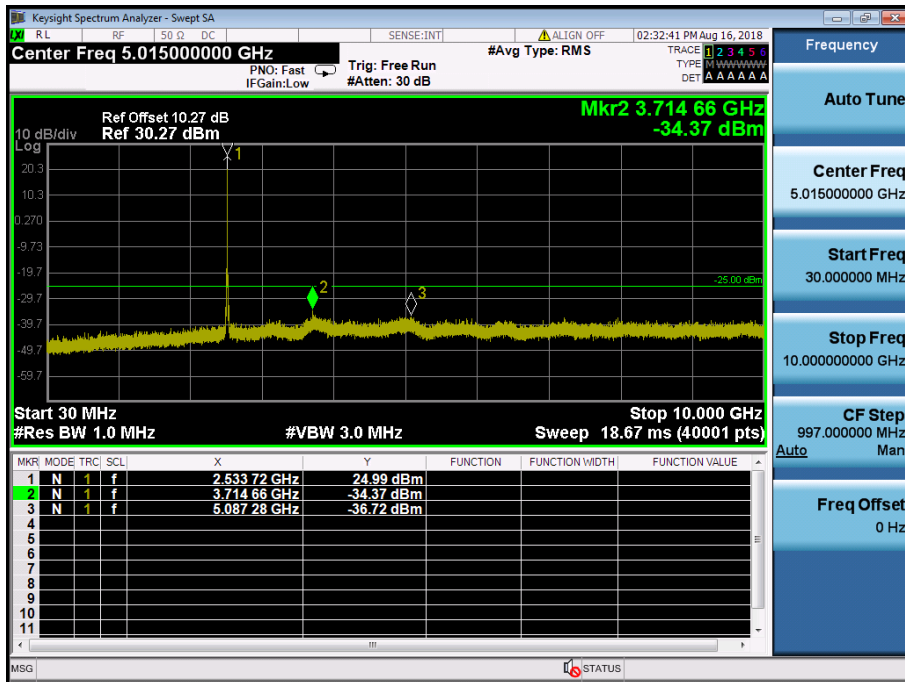

LTE Band 7 / 15MHz / 64QAM - RB Size/Offset (36/0) – Mid Channel

LTE Band 7 / 15MHz / QPSK - RB Size/Offset (36/18) – High Channel

LTE Band 7 / 15MHz / QPSK - RB Size/Offset (36/18) – High Channel

LTE Band 7 / 10MHz / 64QAM - RB Size/Offset (1/49) – Low Channel

LTE Band 7 / 10MHz / 64QAM - RB Size/Offset (1/49) – Low Channel

LTE Band 7 / 10MHz / QPSK - RB Size/Offset (25/0) – Mid Channel

LTE Band 7 / 10MHz / QPSK - RB Size/Offset (25/0) – Mid Channel

LTE Band 7 / 10MHz / 16QAM - RB Size/Offset (50/0) – High Channel