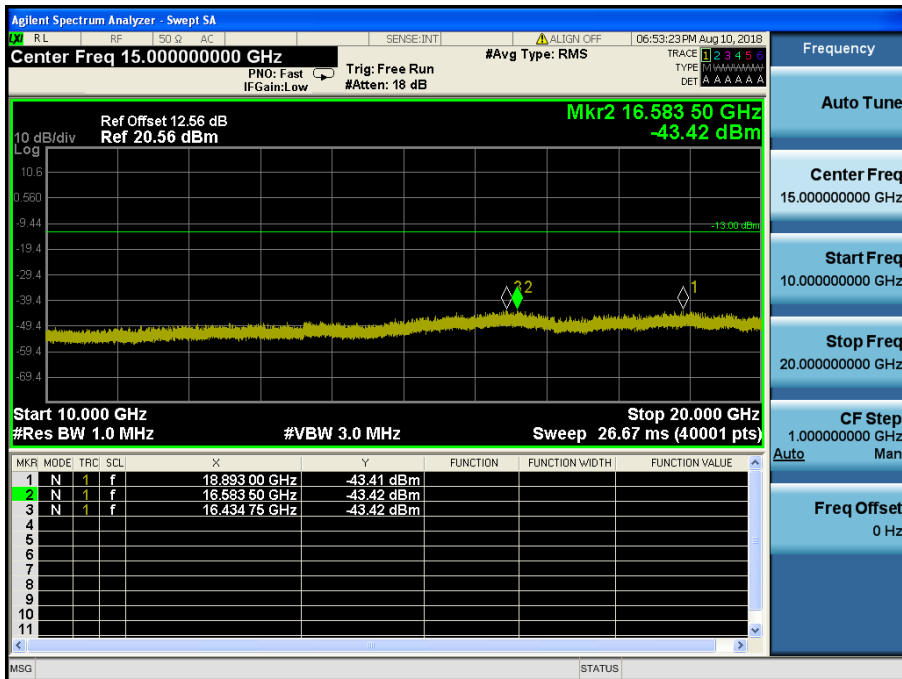

LTE Band 2 / 5MHz / QPSK - RB Size/Offset (12/0) – Low Channel

LTE Band 2 / 5MHz / QPSK - RB Size/Offset (1/0) – Mid Channel

LTE Band 2 / 5MHz / QPSK - RB Size/Offset (1/0) – Mid Channel

LTE Band 2 / 5MHz / QPSK - RB Size/Offset (12/6) – High Channel

LTE Band 2 / 5MHz / QPSK - RB Size/Offset (12/6) – High Channel

LTE Band 2 / 3MHz / QPSK - RB Size/Offset (1/0) – Low Channel

LTE Band 2 / 3MHz / QPSK - RB Size/Offset (1/0) – Low Channel

LTE Band 2 / 3MHz / 64QAM - RB Size/Offset (8/4) – Mid Channel