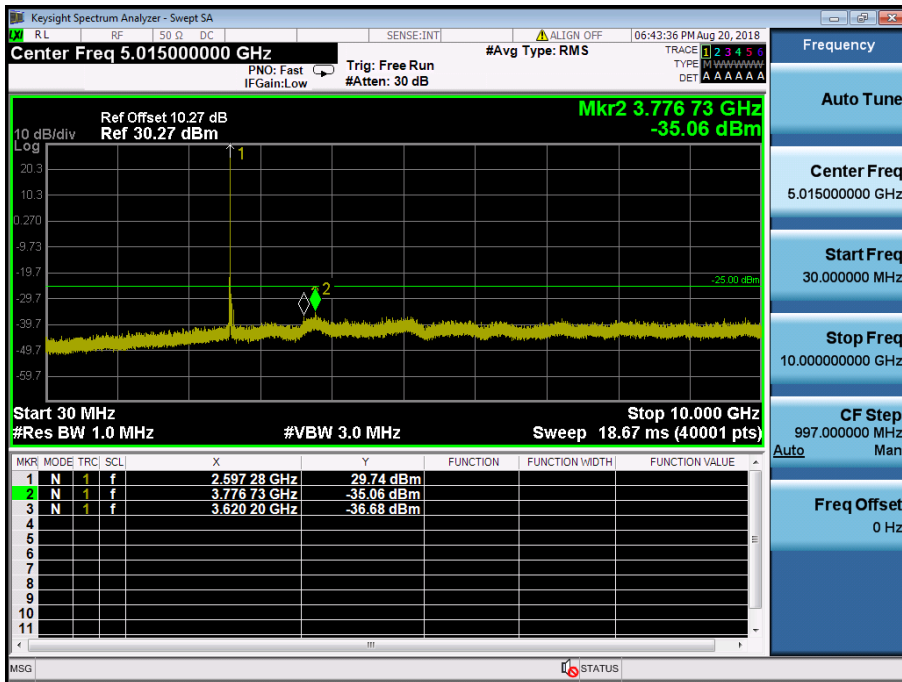

LTE Band 41 / 15MHz / 16QAM - RB Size/Offset (1/0) – High Channel

LTE Band 41 / 15MHz / 16QAM - RB Size/Offset (1/0) – High Channel

LTE Band 41 / 10MHz / 16QAM - RB Size/Offset (25/25) – Low Channel

LTE Band 41 / 10MHz / 16QAM - RB Size/Offset (25/25) – Low Channel