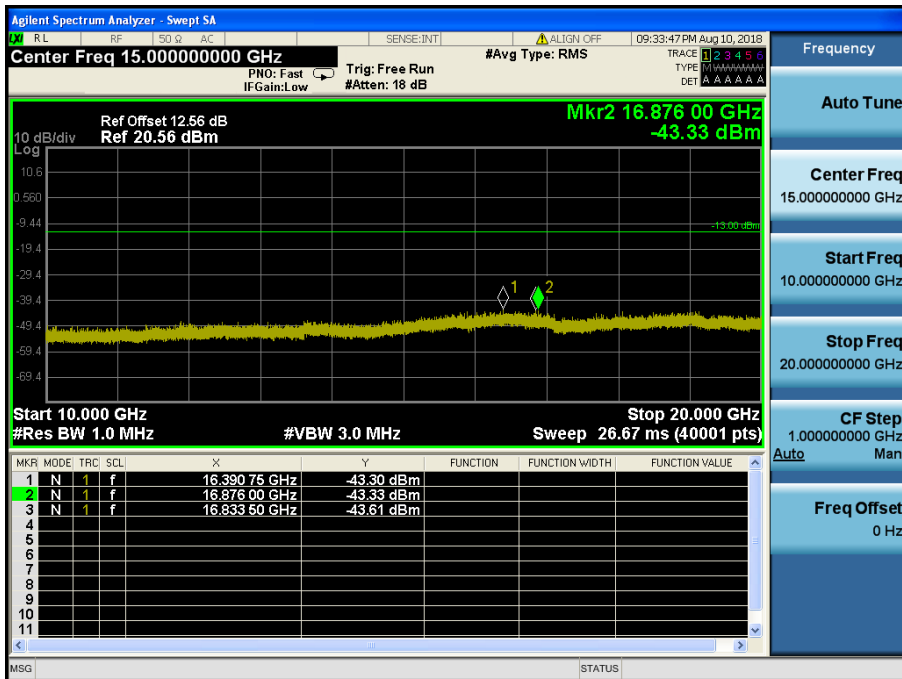

8.4.5 LTE Band 2

LTE Band 2 / 20MHz / QPSK - RB Size/Offset (50/25) –Low Channel

LTE Band 2 / 20MHz / QPSK - RB Size/Offset (50/25) –Low Channel

LTE Band 2 / 20MHz / QPSK - RB Size/Offset (50/0)–Mid Channel

LTE Band 2 / 20MHz / QPSK - RB Size/Offset (50/0)–Mid Channel

LTE Band 2 / 20MHz / 64QAM - RB Size/Offset (50/25) – High Channel

LTE Band 2 / 20MHz / 64QAM - RB Size/Offset (50/25) – High Channel

LTE Band 2 / 15MHz / 16QAM - RB Size/Offset (75/0)–Low Channel

LTE Band 2 / 15MHz / 16QAM - RB Size/Offset (75/0)–Low Channel

LTE Band 2 / 15MHz / QPSK - RB Size/Offset (1/0) – Mid Channel

LTE Band 2 / 15MHz / QPSK - RB Size/Offset (1/0) – Mid Channel

LTE Band 2 / 15MHz / QPSK - RB Size/Offset (36/0) – High Channel