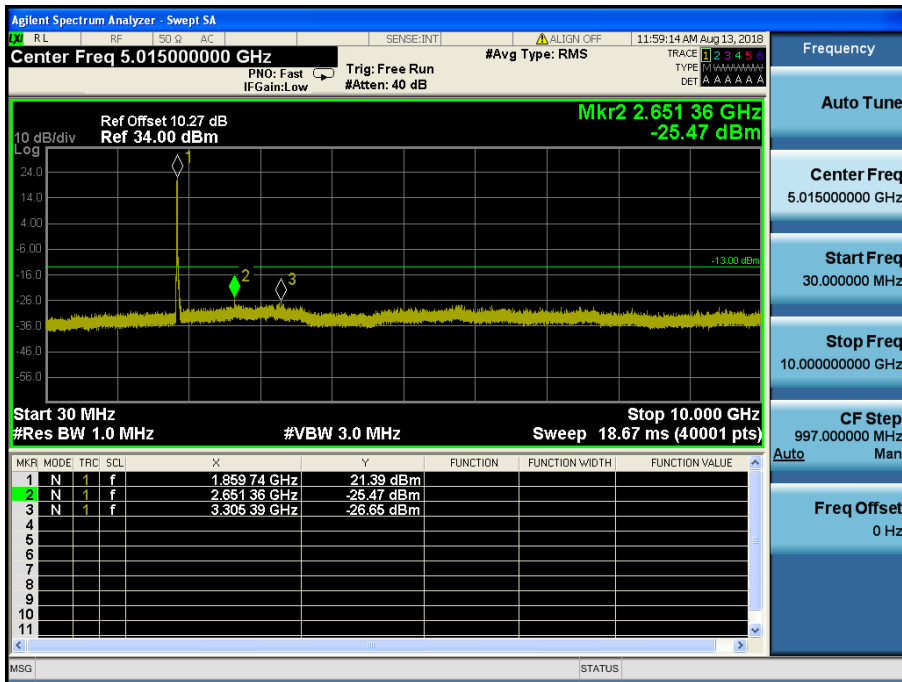

LTE Band 4,66 / 1.4MHz / 16QAM - RB Size/Offset (3/0) – Mid Channel

LTE Band 4,66 / 1.4MHz / 64QAM - RB Size/Offset (1/0) – High Channel

LTE Band 4,66 / 1.4MHz / 64QAM - RB Size/Offset (1/0) – High Channel

8.4.5 LTE Band 2

LTE Band 2 / 20MHz / QPSK - RB Size/Offset (50/25) –Low Channel

LTE Band 2 / 20MHz / QPSK - RB Size/Offset (50/25) –Low Channel

LTE Band 2 / 20MHz / QPSK - RB Size/Offset (50/0)–Mid Channel

LTE Band 2 / 20MHz / QPSK - RB Size/Offset (50/0)–Mid Channel

LTE Band 2 / 20MHz / 64QAM - RB Size/Offset (50/25) – High Channel

LTE Band 2 / 20MHz / 64QAM - RB Size/Offset (50/25) – High Channel

LTE Band 2 / 15MHz / 16QAM - RB Size/Offset (75/0)–Low Channel