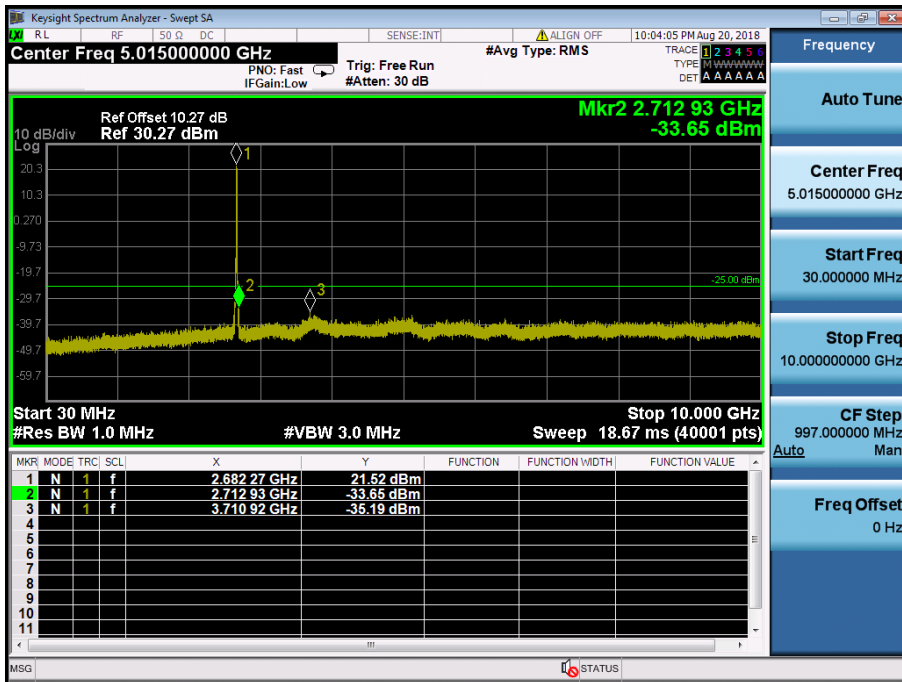

LTE Band 41 / 10MHz / 16QAM - RB Size/Offset (50/0) – High Channel