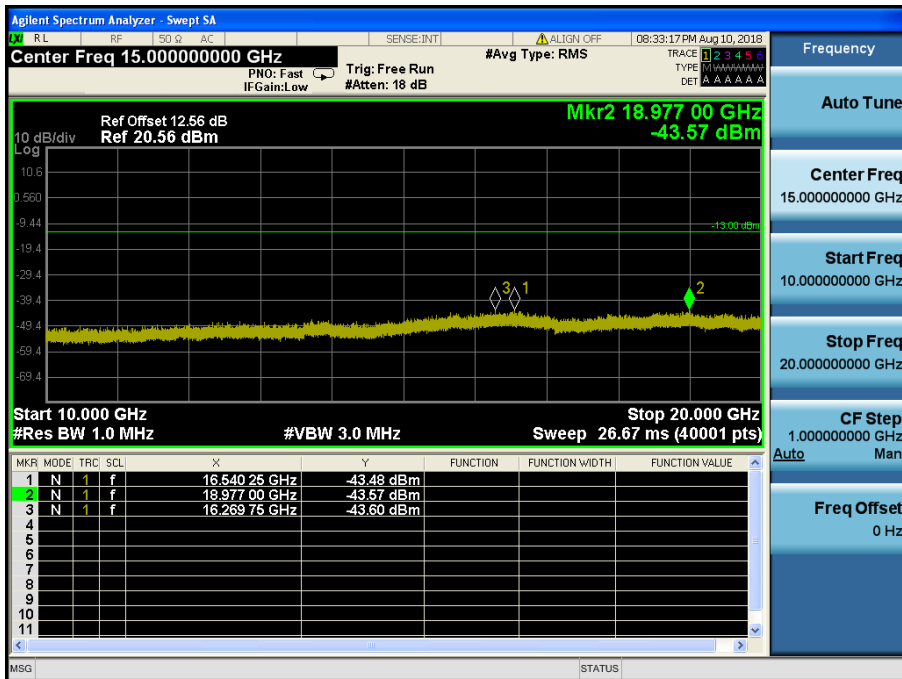

LTE Band 2 / 20MHz / QPSK - RB Size/Offset (50/0)–Mid Channel

LTE Band 2 / 20MHz / 64QAM - RB Size/Offset (50/25) – High Channel

LTE Band 2 / 20MHz / 64QAM - RB Size/Offset (50/25) – High Channel

LTE Band 2 / 15MHz / 16QAM - RB Size/Offset (75/0)–Low Channel

LTE Band 2 / 15MHz / 16QAM - RB Size/Offset (75/0)–Low Channel

LTE Band 2 / 15MHz / QPSK - RB Size/Offset (1/0) – Mid Channel

LTE Band 2 / 15MHz / QPSK - RB Size/Offset (1/0) – Mid Channel

LTE Band 2 / 15MHz / QPSK - RB Size/Offset (36/0) – High Channel

LTE Band 2 / 15MHz / QPSK - RB Size/Offset (36/0) – High Channel

LTE Band 2 / 10MHz / QPSK - RB Size/Offset (25/25) – Low Channel

LTE Band 2 / 10MHz / QPSK - RB Size/Offset (25/25) – Low Channel

LTE Band 2 / 10MHz / 64QAM - RB Size/Offset (25/0) – Mid Channel