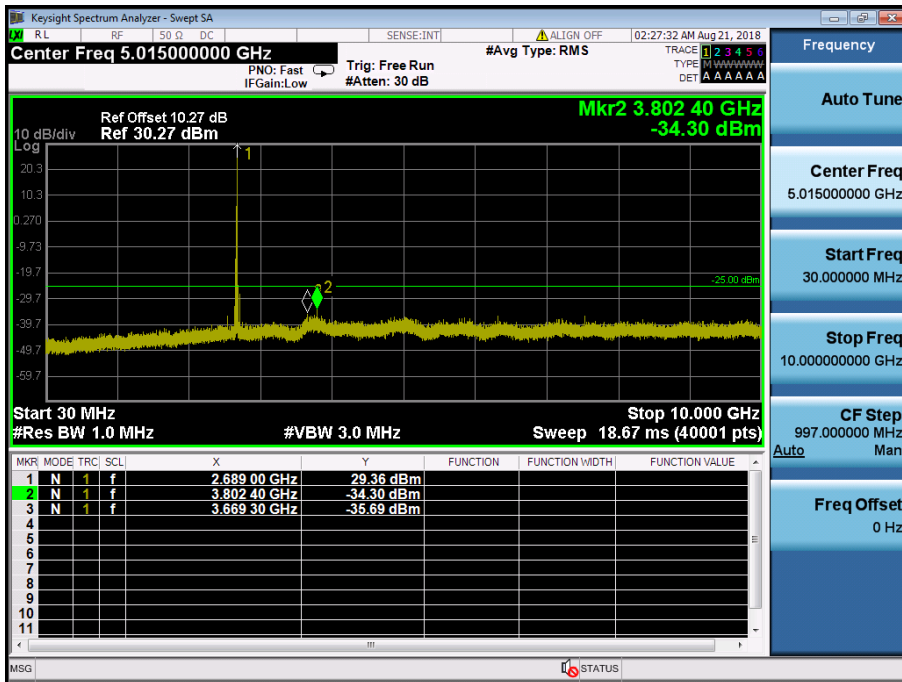

LTE Band 41 / 20MHz / 64QAM - RB Size/Offset (1/99) – High Channel