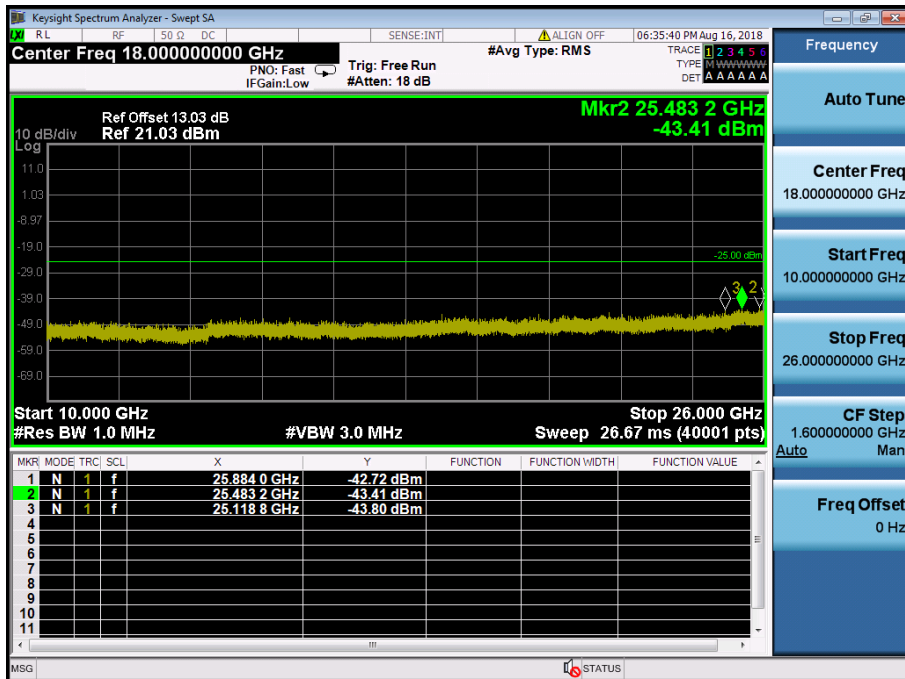

LTE Band 7 / 10MHz / 64QAM - RB Size/Offset (1/49) – Low Channel

LTE Band 7 / 10MHz / QPSK - RB Size/Offset (25/0) – Mid Channel

LTE Band 7 / 10MHz / QPSK - RB Size/Offset (25/0) – Mid Channel

LTE Band 7 / 10MHz / 16QAM - RB Size/Offset (50/0) – High Channel

LTE Band 7 / 10MHz / 16QAM - RB Size/Offset (50/0) – High Channel

LTE Band 7 / 5MHz / 64QAM - RB Size/Offset (25/0) – Low Channel

LTE Band 7 / 5MHz / 64QAM - RB Size/Offset (25/0) – Low Channel

LTE Band 7 / 5MHz / 64QAM - RB Size/Offset (12/6) – Mid Channel