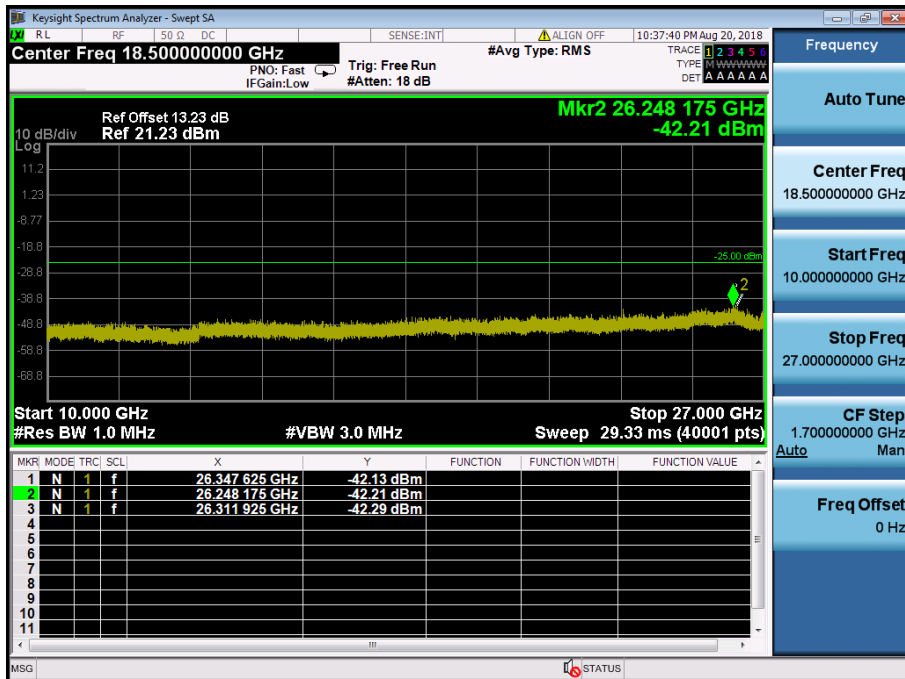

LTE Band 41 / 15MHz / 16QAM - RB Size/Offset (1/0) – High Channel