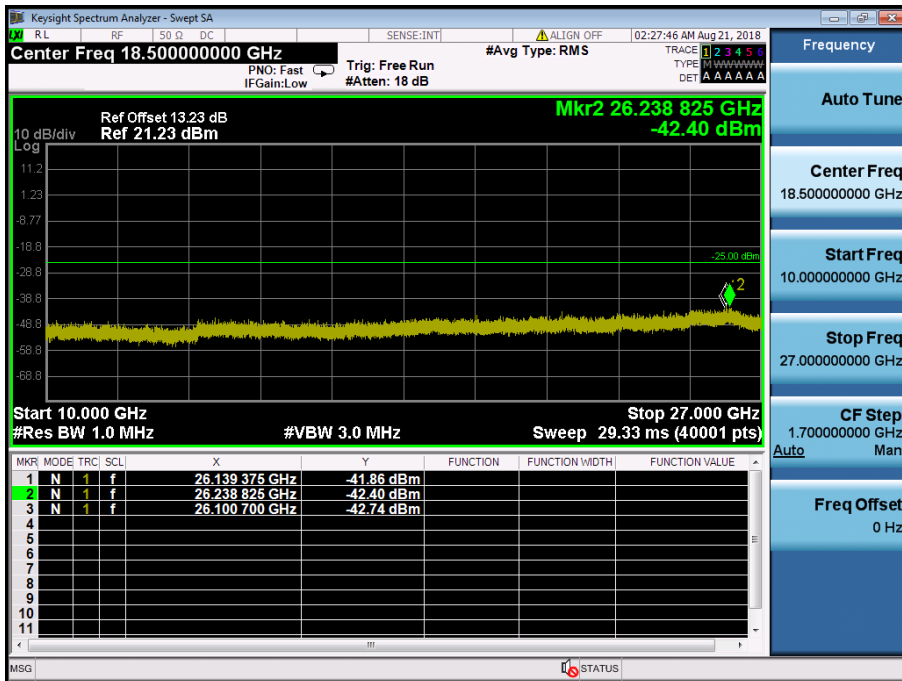

LTE Band 41 / 20MHz / 64QAM - RB Size/Offset (1/99) – High Channel