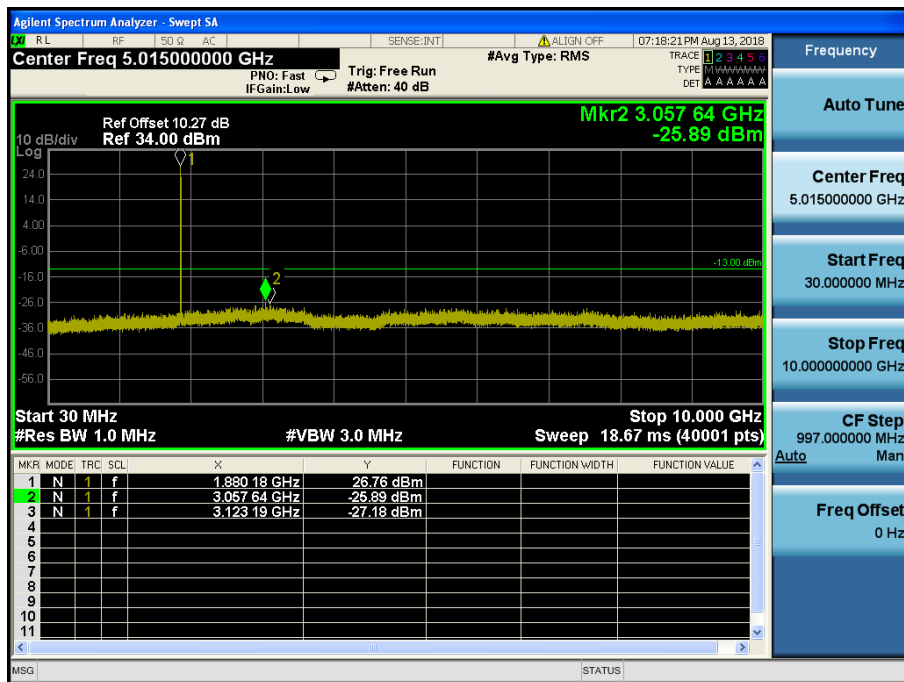

LTE Band 2 / 5MHz / QPSK - RB Size/Offset (12/0) – Low Channel

LTE Band 2 / 5MHz / QPSK - RB Size/Offset (1/0) – Mid Channel

LTE Band 2 / 5MHz / QPSK - RB Size/Offset (1/0) – Mid Channel

LTE Band 2 / 5MHz / QPSK - RB Size/Offset (12/6) – High Channel

LTE Band 2 / 5MHz / QPSK - RB Size/Offset (12/6) – High Channel

LTE Band 2 / 3MHz / QPSK - RB Size/Offset (1/0) – Low Channel

LTE Band 2 / 3MHz / QPSK - RB Size/Offset (1/0) – Low Channel

LTE Band 2 / 3MHz / 64QAM - RB Size/Offset (8/4) – Mid Channel