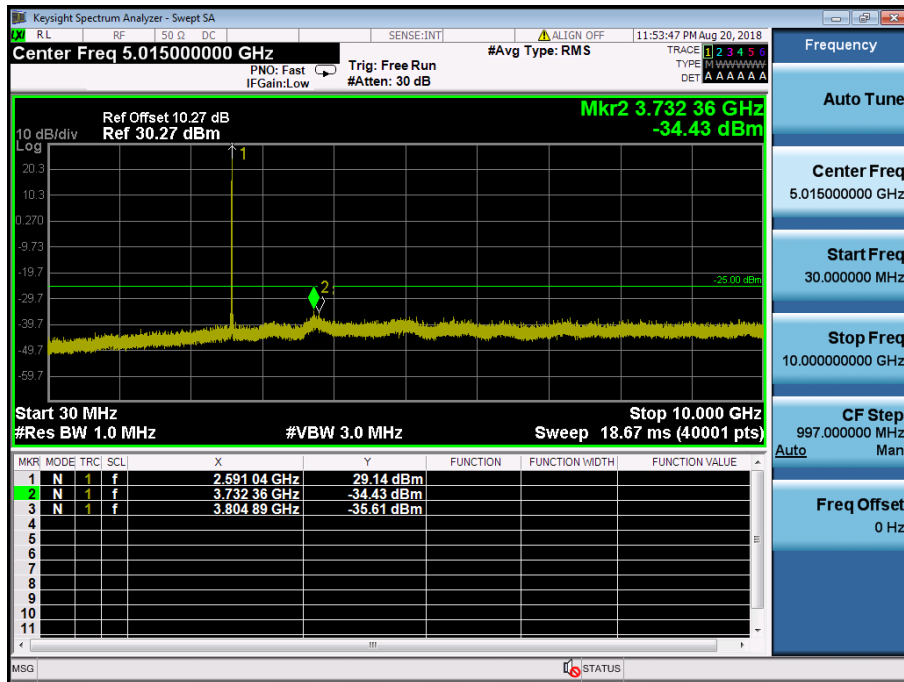

LTE Band 41 / 5MHz / 64QAM - RB Size/Offset (1/0) – Mid Channel