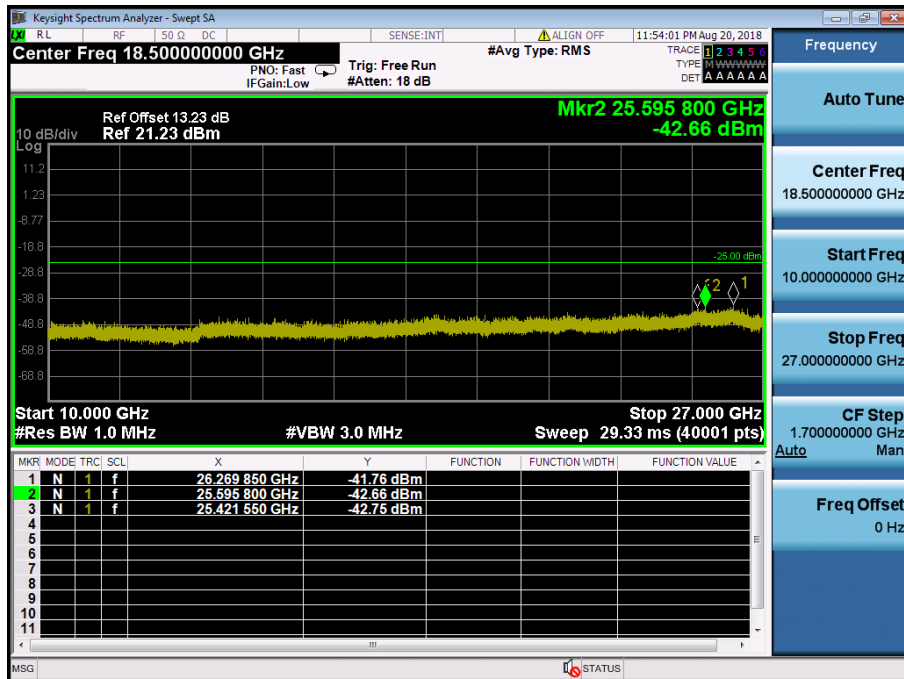

LTE Band 41 / 5MHz / 64QAM - RB Size/Offset (1/0) – Mid Channel