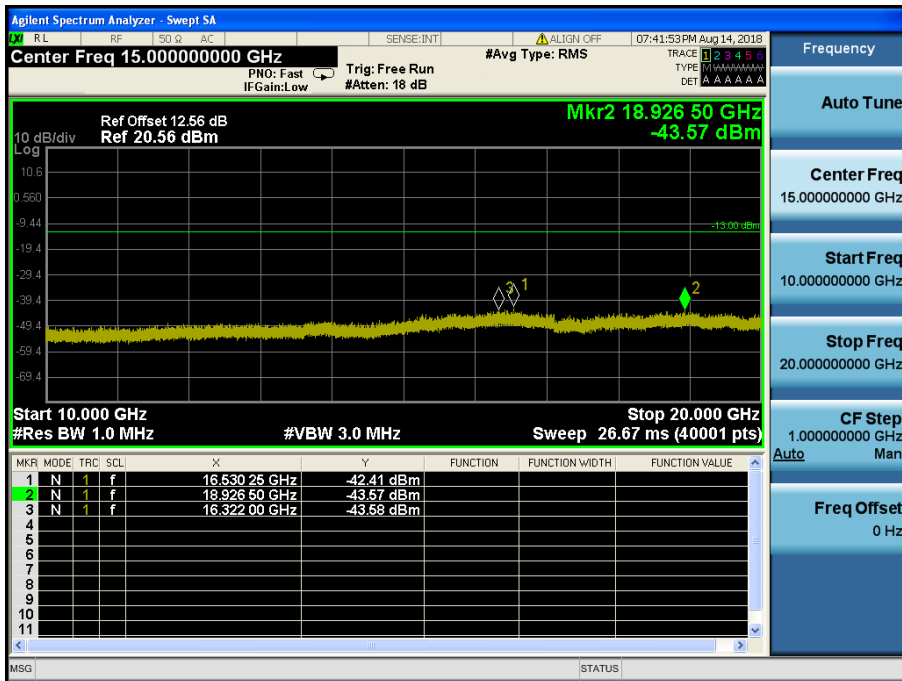

LTE Band 4,66 / 5MHz / QPSK - RB Size/Offset (12/13) – High Channel

LTE Band 4,66 / 5MHz / QPSK - RB Size/Offset (12/13) – High Channel

LTE Band 4,66 / 3MHz / QPSK - RB Size/Offset (1/0) – Low Channel

LTE Band 4,66 / 3MHz / QPSK - RB Size/Offset (1/0) – Low Channel

LTE Band 4,66 / 3MHz / 64QAM - RB Size/Offset (1/7) – Mid Channel

LTE Band 4,66 / 3MHz / 64QAM - RB Size/Offset (1/7) – Mid Channel

LTE Band 4,66 / 3MHz / 16QAM - RB Size/Offset (1/7) – High Channel

LTE Band 4,66 / 3MHz / 16QAM - RB Size/Offset (1/7) – High Channel

LTE Band 4,66 / 1.4MHz / 64QAM - RB Size/Offset (3/0) – Low Channel

LTE Band 4,66 / 1.4MHz / 64QAM - RB Size/Offset (3/0) – Low Channel

LTE Band 4,66 / 1.4MHz / 16QAM - RB Size/Offset (3/0) – Mid Channel