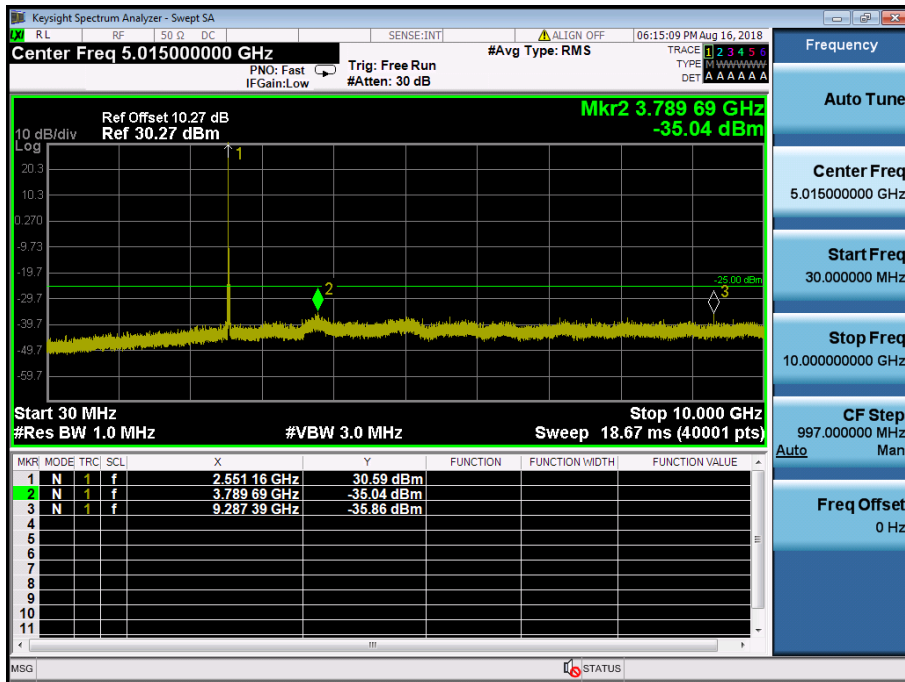

LTE Band 41 / 5MHz / 16QAM - RB Size/Offset (1/24) – High Channel

LTE Band 41 / 5MHz / 16QAM - RB Size/Offset (1/24) – High Channel

8.4.7 LTE Band 7

LTE Band 7 / 20MHz / 64QAM - RB Size/Offset (1/0) – Low Channel

LTE Band 7 / 20MHz / 64QAM - RB Size/Offset (1/0) – Low Channel

LTE Band 7 / 20MHz / 16QAM - RB Size/Offset (1/99) – Mid Channel

LTE Band 7 / 20MHz / 16QAM - RB Size/Offset (1/99) – Mid Channel

LTE Band 7 / 20MHz / 16QAM- RB Size/Offset (1/0) – High Channel