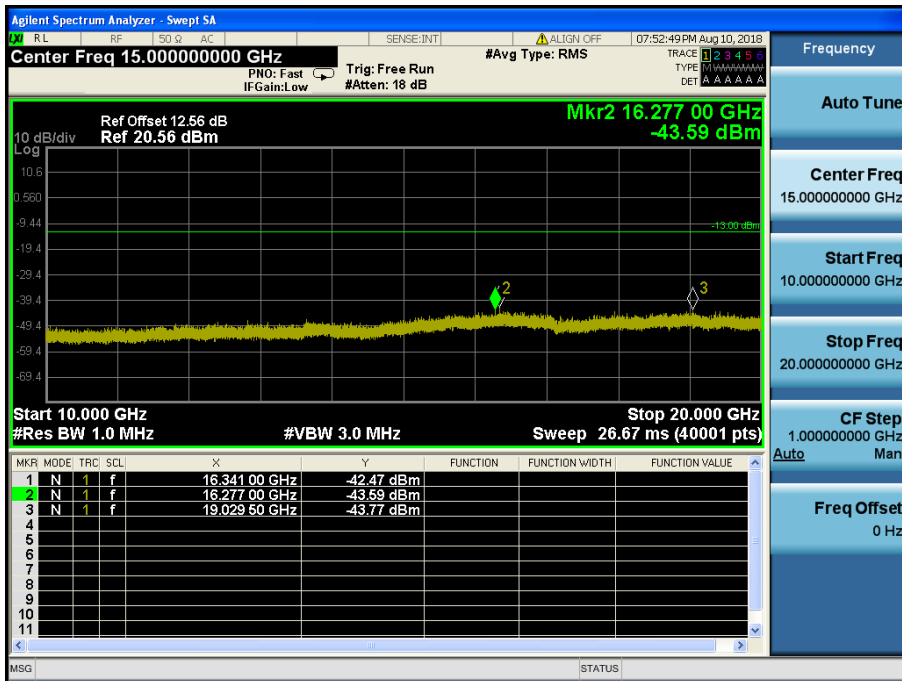

LTE Band 2 / 10MHz / 64QAM - RB Size/Offset (25/0) – Mid Channel

LTE Band 2 / 10MHz / 16QAM - RB Size/Offset (25/25) – High Channel

LTE Band 2 / 10MHz / 16QAM - RB Size/Offset (25/25) – High Channel

LTE Band 2 / 5MHz / QPSK - RB Size/Offset (12/0) – Low Channel

LTE Band 2 / 5MHz / QPSK - RB Size/Offset (12/0) – Low Channel

LTE Band 2 / 5MHz / QPSK - RB Size/Offset (1/0) – Mid Channel

LTE Band 2 / 5MHz / QPSK - RB Size/Offset (1/0) – Mid Channel

LTE Band 2 / 5MHz / QPSK - RB Size/Offset (12/6) – High Channel