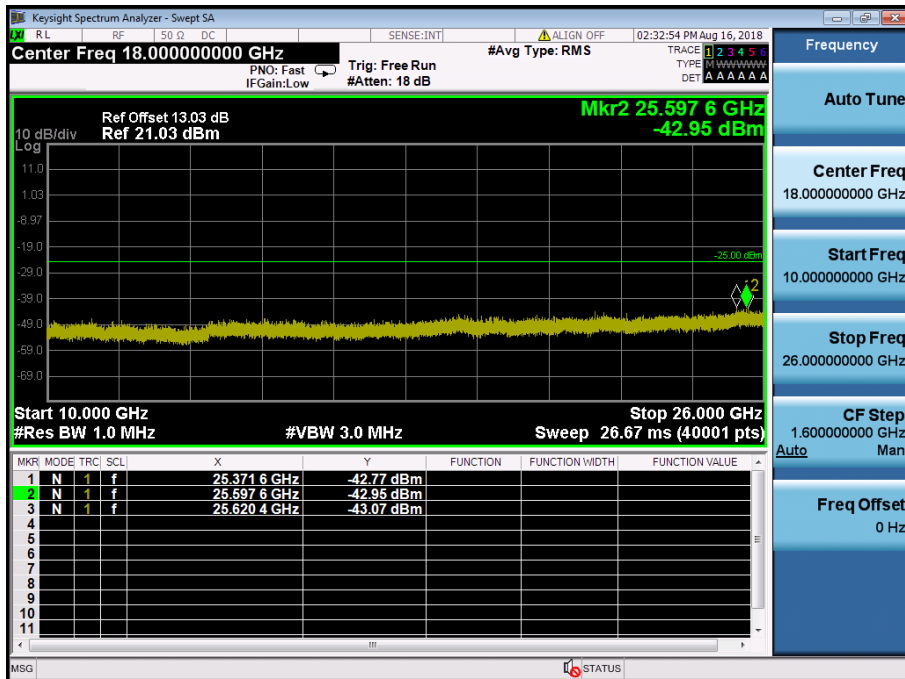

LTE Band 7 / 20MHz / 16QAM - RB Size/Offset (1/0) – High Channel

LTE Band 7 / 15MHz / QPSK - RB Size/Offset (36/18) – Low Channel

LTE Band 7 / 15MHz / QPSK - RB Size/Offset (36/18) – Low Channel

LTE Band 7 / 15MHz / 64QAM - RB Size/Offset (36/0) – Mid Channel

LTE Band 7 / 15MHz / 64QAM - RB Size/Offset (36/0) – Mid Channel

LTE Band 7 / 15MHz / QPSK - RB Size/Offset (36/18) – High Channel

LTE Band 7 / 15MHz / QPSK - RB Size/Offset (36/18) – High Channel

LTE Band 7 / 10MHz / 64QAM - RB Size/Offset (1/49) – Low Channel

LTE Band 7 / 10MHz / 64QAM - RB Size/Offset (1/49) – Low Channel

LTE Band 7 / 10MHz / QPSK - RB Size/Offset (25/0) – Mid Channel

LTE Band 7 / 10MHz / QPSK - RB Size/Offset (25/0) – Mid Channel

LTE Band 7 / 10MHz / 16QAM - RB Size/Offset (50/0) – High Channel