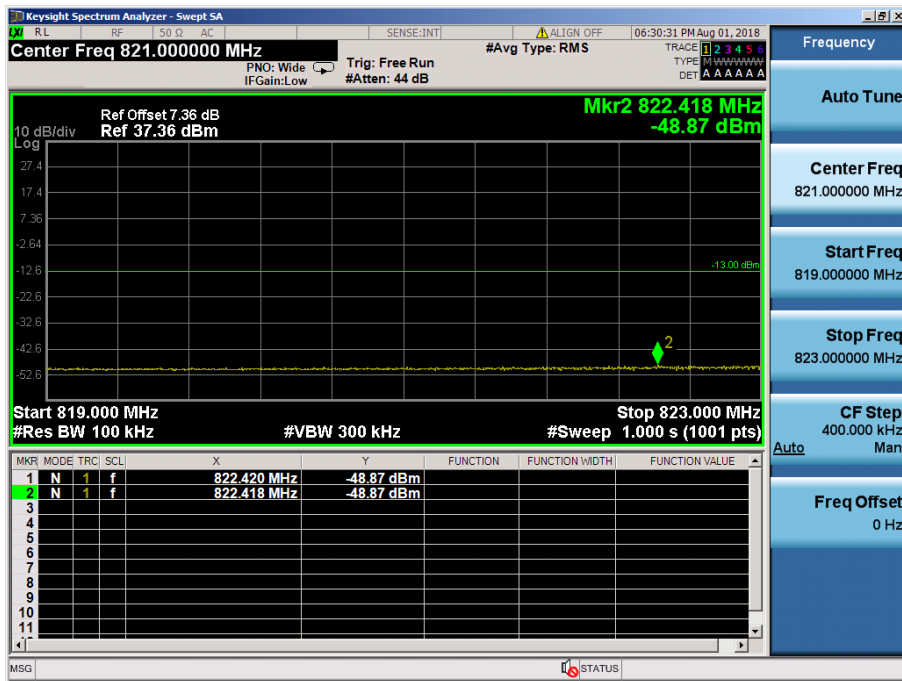

8.4 BAND EDGE EMISSIONS AT ANTENNA TERMINAL

GSM850 & Channel: 128

GSM850 & Channel: 128

GSM850 & Channel: 251

GSM850 & Channel: 251

EDGE850 & Channel: 128

EDGE850 & Channel: 128

EDGE850 & Channel: 251

EDGE850 & Channel: 251

GSM1900 & Channel: 512

GSM1900 & Channel: 512

GSM1900 & Channel: 810

GSM1900 & Channel: 810

EDGE1900 & Channel: 512

EDGE1900 & Channel: 512

EDGE1900 & Channel: 810