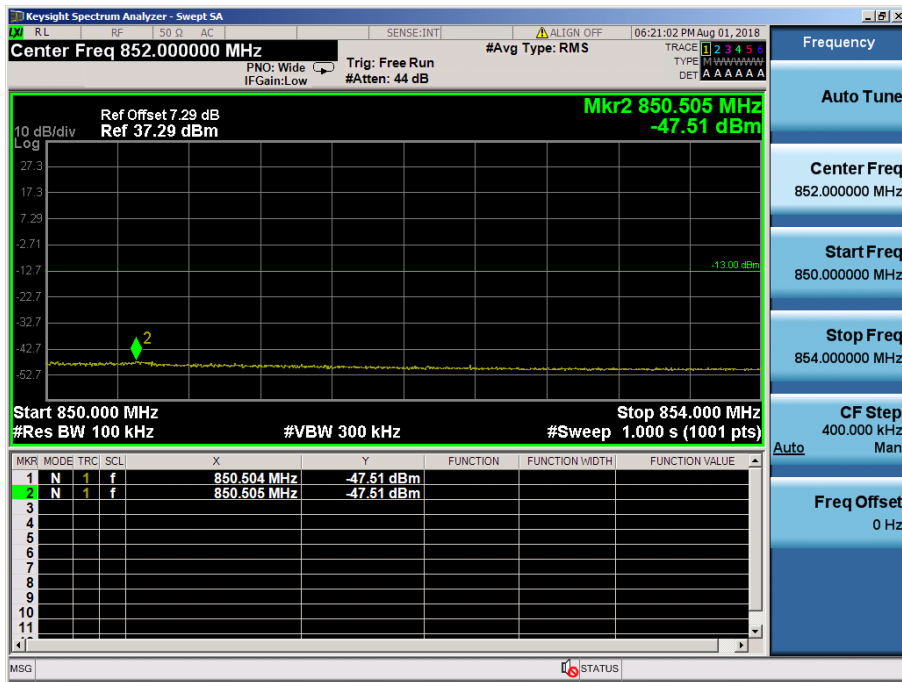

8.4 BAND EDGE EMISSIONS AT ANTENNA TERMINAL

GSM850 & Channel: 128

GSM850 & Channel: 128

GSM850 & Channel: 251

GSM850 & Channel: 251

EDGE850 & Channel: 128

EDGE850 & Channel: 128

EDGE850 & Channel: 251

EDGE850 & Channel: 251

GSM1900 & Channel: 512

GSM1900 & Channel: 512

GSM1900 & Channel: 810

GSM1900 & Channel: 810

EDGE1900 & Channel: 512

EDGE1900 & Channel: 512

EDGE1900 & Channel: 810