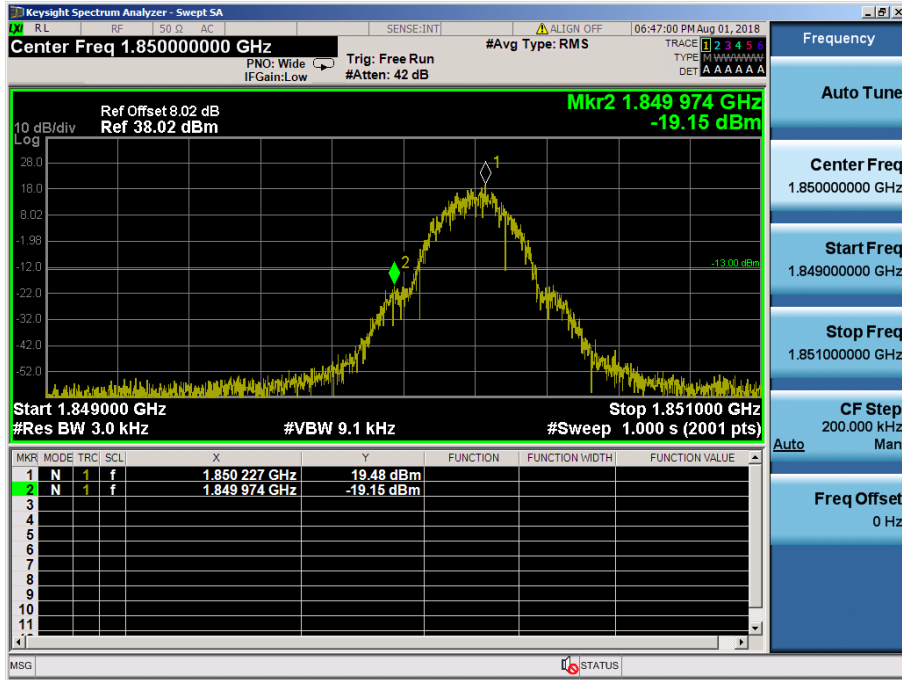

8.4 BAND EDGE EMISSIONS AT ANTENNA TERMINAL

GSM850 & Channel: 128

GSM850 & Channel: 128

GSM850 & Channel: 251

GSM850 & Channel: 251

EDGE850 & Channel: 128

EDGE850 & Channel: 128

EDGE850 & Channel: 251

EDGE850 & Channel: 251

GSM1900 & Channel: 512

GSM1900 & Channel: 512

GSM1900 & Channel: 810

GSM1900 & Channel: 810

EDGE1900 & Channel: 512

EDGE1900 & Channel: 512

EDGE1900 & Channel: 810