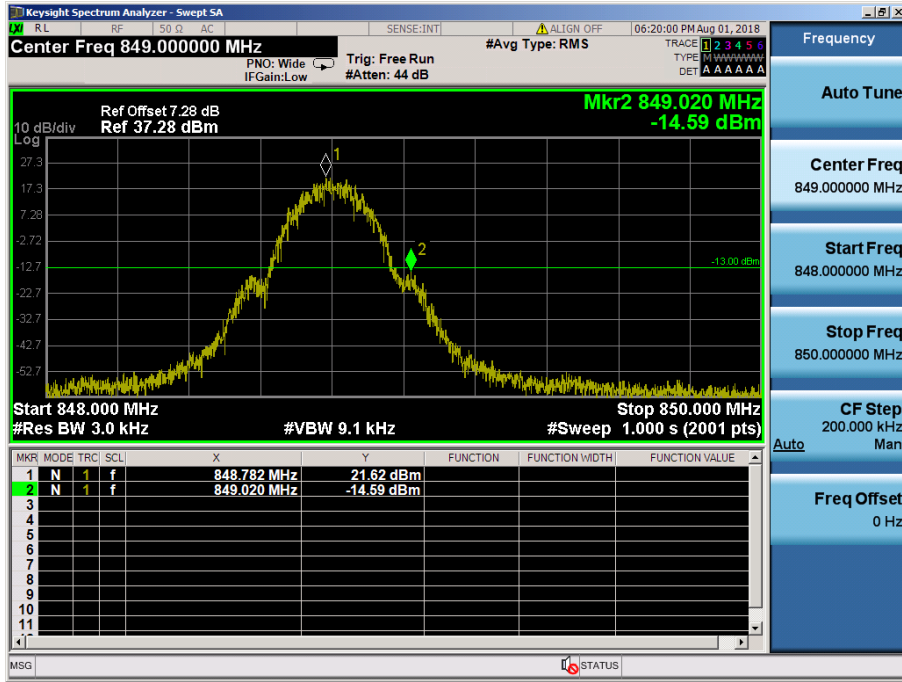

8.4 BAND EDGE EMISSIONS AT ANTENNA TERMINAL

GSM850 & Channel: 128

GSM850 & Channel: 128

GSM850 & Channel: 251

GSM850 & Channel: 251

EDGE850 & Channel: 128

EDGE850 & Channel: 128

EDGE850 & Channel: 251

EDGE850 & Channel: 251

GSM1900 & Channel: 512

GSM1900 & Channel: 512

GSM1900 & Channel: 810

GSM1900 & Channel: 810

EDGE1900 & Channel: 512

EDGE1900 & Channel: 512

EDGE1900 & Channel: 810