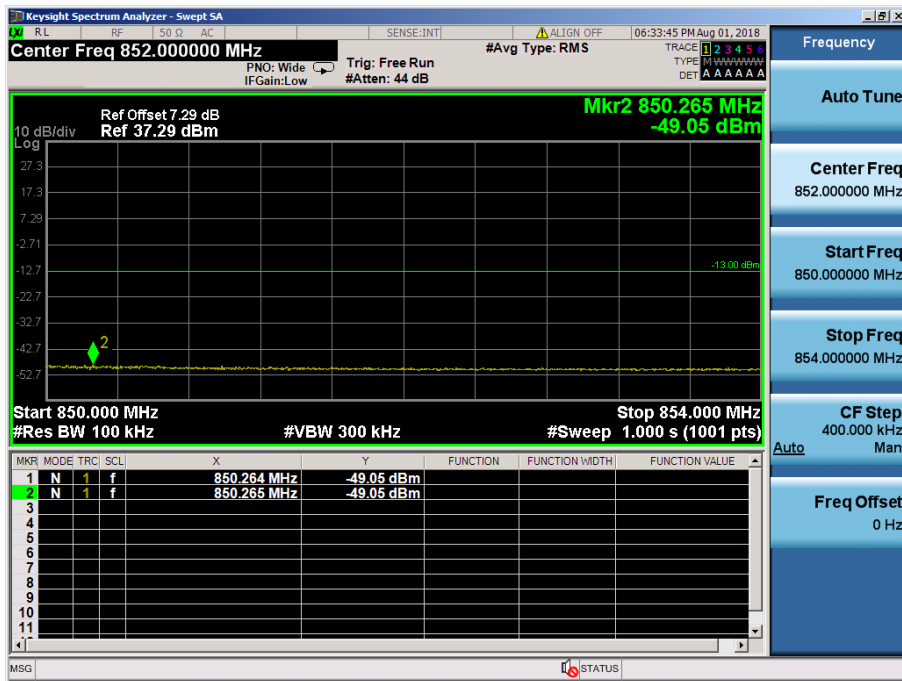

8.4 BAND EDGE EMISSIONS AT ANTENNA TERMINAL

GSM850 & Channel: 128

GSM850 & Channel: 128

GSM850 & Channel: 251

GSM850 & Channel: 251

EDGE850 & Channel: 128

EDGE850 & Channel: 128

EDGE850 & Channel: 251

EDGE850 & Channel: 251

GSM1900 & Channel: 512

GSM1900 & Channel: 512

GSM1900 & Channel: 810

GSM1900 & Channel: 810

EDGE1900 & Channel: 512

EDGE1900 & Channel: 512

EDGE1900 & Channel: 810