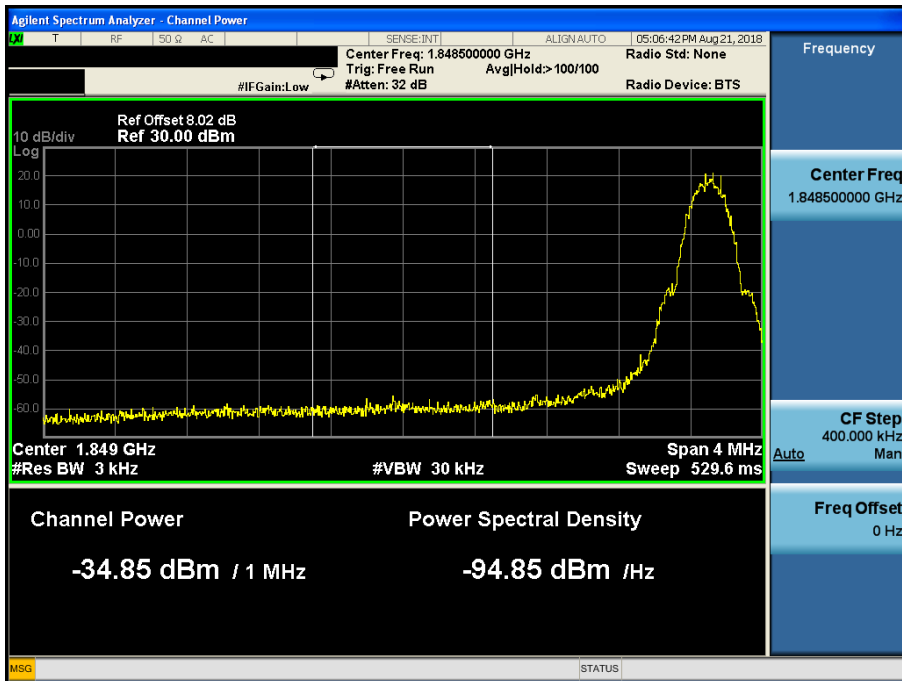

8.4 BAND EDGE EMISSIONS AT ANTENNA TERMINAL

GSM850 & Channel: 128

GSM850 & Channel: 128

GSM850 & Channel: 251

GSM850 & Channel: 251

EDGE850 & Channel: 128

EDGE850 & Channel: 128

EDGE850 & Channel: 251

EDGE850 & Channel: 251

GSM1900 & Channel: 512

GSM1900 & Channel: 512

GSM1900 & Channel: 810

GSM1900 & Channel: 810

EDGE1900 & Channel: 512

EDGE1900 & Channel: 512

EDGE1900 & Channel: 810