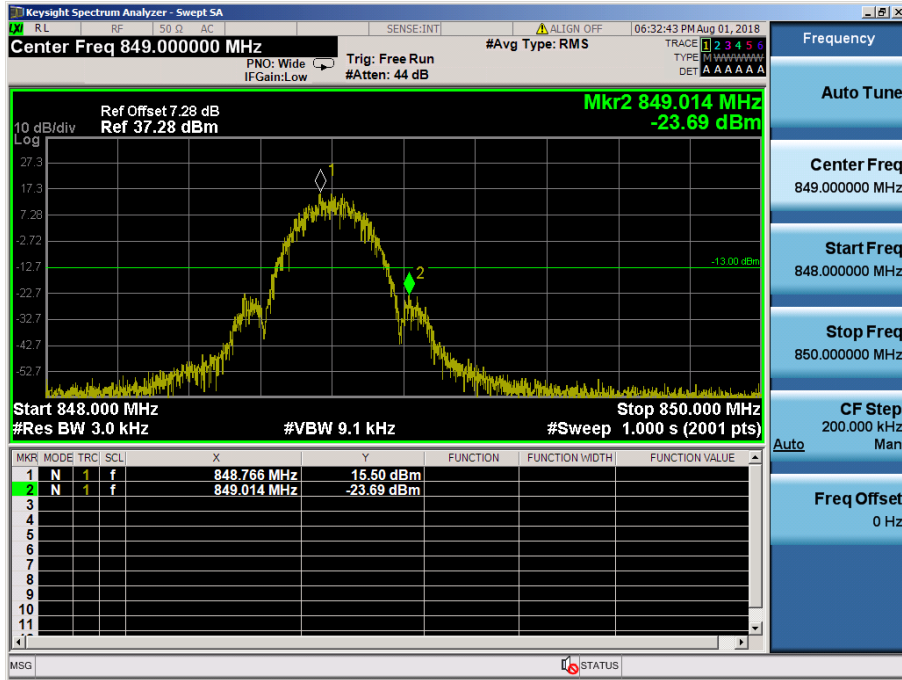

8.4 BAND EDGE EMISSIONS AT ANTENNA TERMINAL

GSM850 & Channel: 128

GSM850 & Channel: 128

GSM850 & Channel: 251

GSM850 & Channel: 251

EDGE850 & Channel: 128

EDGE850 & Channel: 128

EDGE850 & Channel: 251

EDGE850 & Channel: 251

GSM1900 & Channel: 512

GSM1900 & Channel: 512

GSM1900 & Channel: 810

GSM1900 & Channel: 810

EDGE1900 & Channel: 512

EDGE1900 & Channel: 512

EDGE1900 & Channel: 810