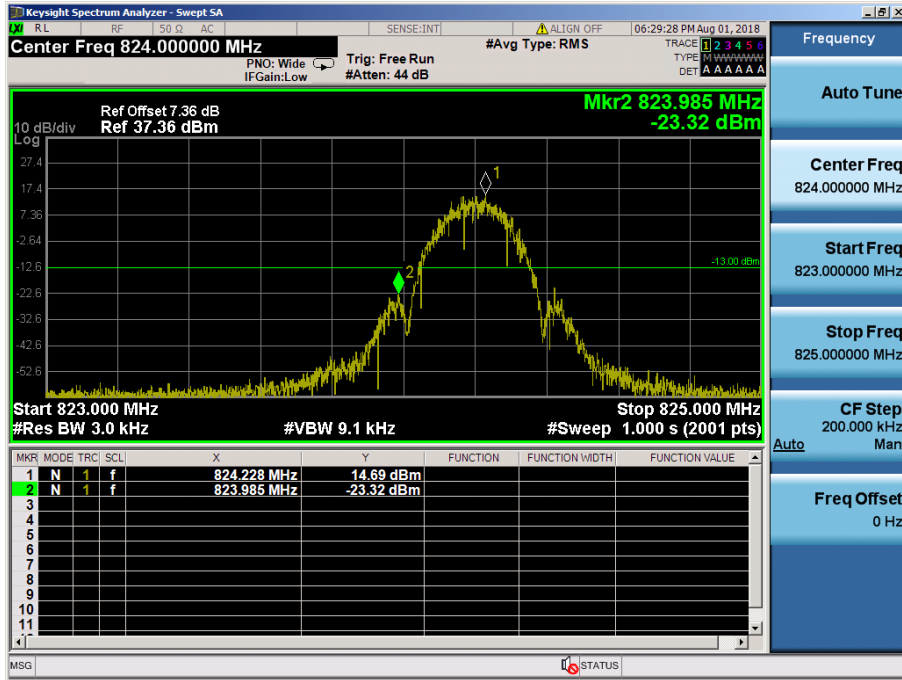

8.4 BAND EDGE EMISSIONS AT ANTENNA TERMINAL

GSM850 & Channel: 128

GSM850 & Channel: 128

GSM850 & Channel: 251

GSM850 & Channel: 251

EDGE850 & Channel: 128

EDGE850 & Channel: 128

EDGE850 & Channel: 251

EDGE850 & Channel: 251

GSM1900 & Channel: 512

GSM1900 & Channel: 512

GSM1900 & Channel: 810

GSM1900 & Channel: 810

EDGE1900 & Channel: 512

EDGE1900 & Channel: 512

EDGE1900 & Channel: 810