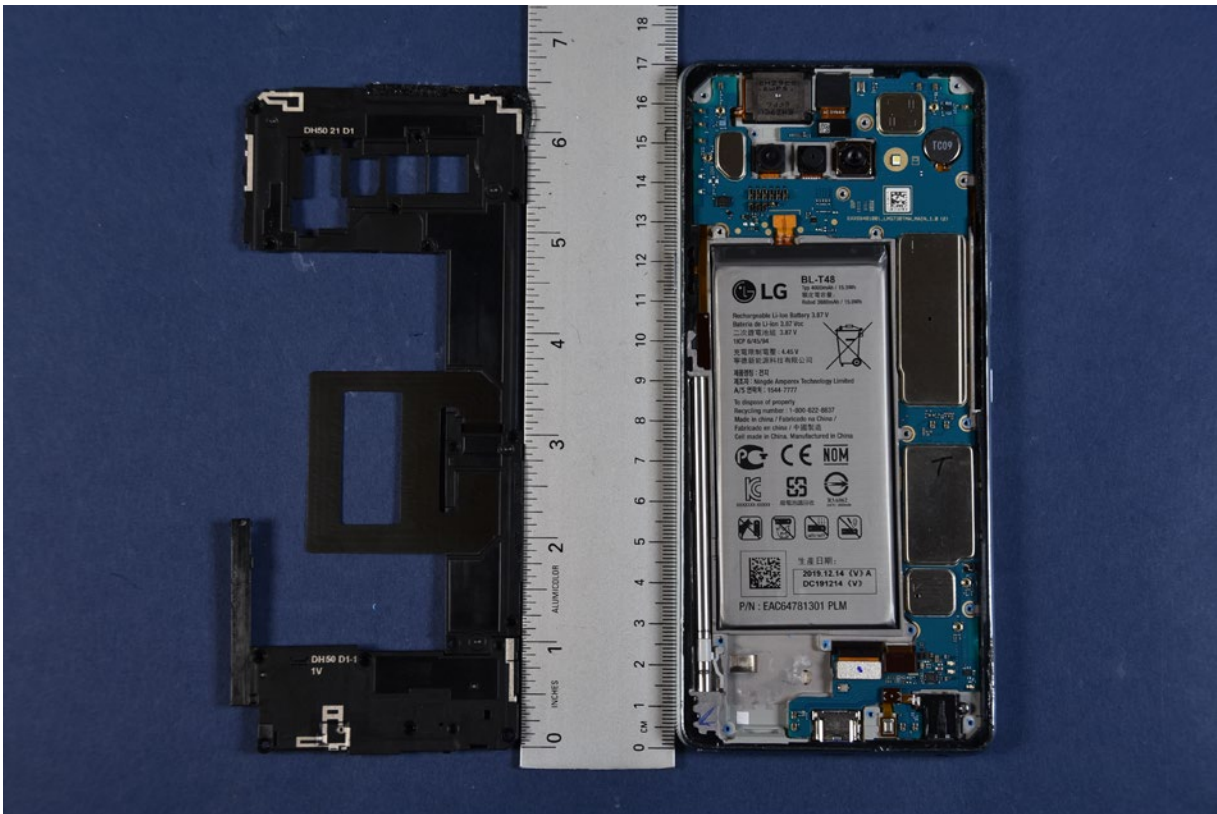

INTERNAL PHOTOGRAPHS

	<p>LG Electronics USA, Inc. FCC ID: ZNFQ730TM</p>	<p>Model: LM-Q730TM</p>
<p>Internal Photos</p>	<p>EUT Type: Portable Handset</p>	<p>Page 1 of 11</p>

	LG Electronics USA, Inc. FCC ID: ZNFQ730TM	Model: LM-Q730TM
Internal Photos	EUT Type: Portable Handset	Page 2 of 11

	<p>LG Electronics USA, Inc. FCC ID: ZNFQ730TM</p>	<p>Model: LM-Q730TM</p>
<p>Internal Photos</p>	<p>EUT Type: Portable Handset</p>	<p>Page 4 of 11</p>

	<p>LG Electronics USA, Inc. FCC ID: ZNFQ730TM</p>	<p>Model: LM-Q730TM</p>
<p>Internal Photos</p>	<p>EUT Type: Portable Handset</p>	<p>Page 5 of 11</p>

	LG Electronics USA, Inc. FCC ID: ZNFQ730TM	Model: LM-Q730TM
Internal Photos	EUT Type: Portable Handset	Page 6 of 11

	LG Electronics USA, Inc. FCC ID: ZNFQ730TM	Model: LM-Q730TM
Internal Photos	EUT Type: Portable Handset	Page 7 of 11