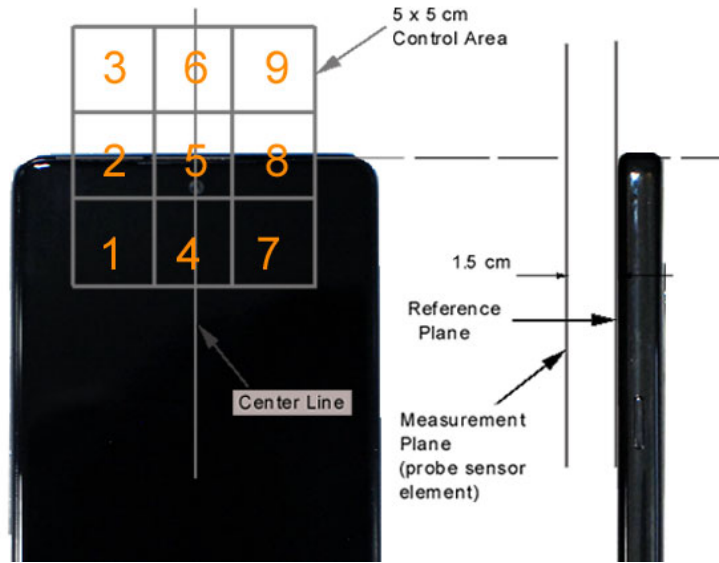

Figure 18-1
Ear Reference Point HAC Phantom Alignment

Figure 18-2
HAC Phantom Plane Alignment

FCC ID: ZNFQ730TM	 PCTEST <small>Proud to be part of</small>	HAC (RF EMISSIONS) TEST REPORT	 LG Approved by: Quality Manager
Filename: 1M2002170022-11-R1.ZNF	Test Dates: 3/2/2020 - 3/10/2020	DUT Type: Portable Handset	Page 82 of 83

Figure 18-3 5x5 Scan grid above WD

Figure 18-4 E-Field WD Scan overlay

FCC ID: ZNFQ730TM	PCTEST Proud to be part of	HAC (RF EMISSIONS) TEST REPORT	LG	Approved by: Quality Manager
Filename: 1M2002170022-11-R1.ZNF	Test Dates: 3/2/2020 - 3/10/2020	DUT Type: Portable Handset		Page 83 of 83