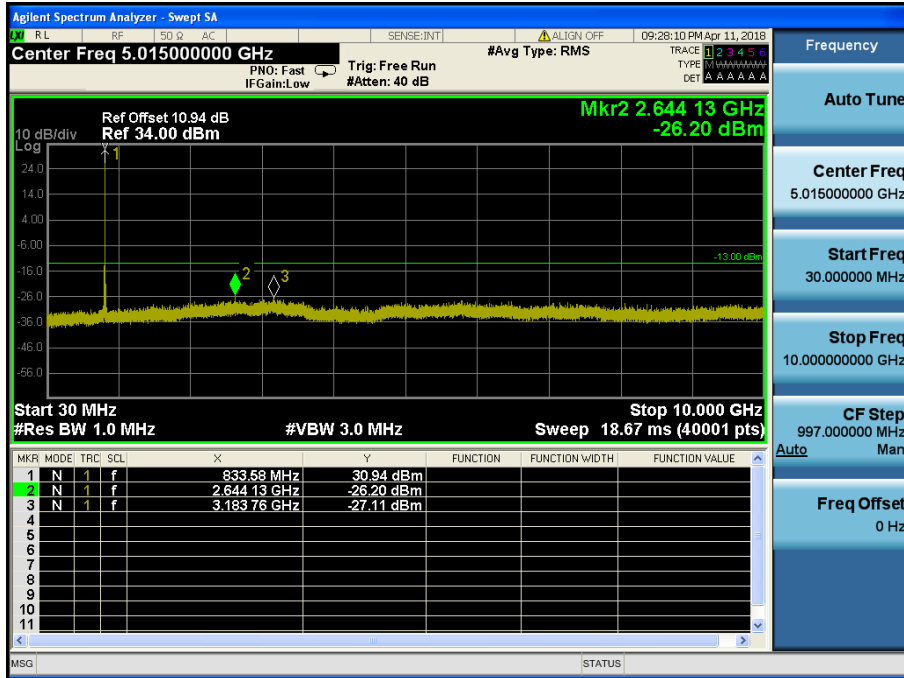

8.4 SPURIOUS AND HARMONICS EMISSIONS(Conducted)

8.4.1 LTE Band 5

LTE Band 5 / 10MHz / QPSK - RB Size/Offset (1/49) – Low Channel