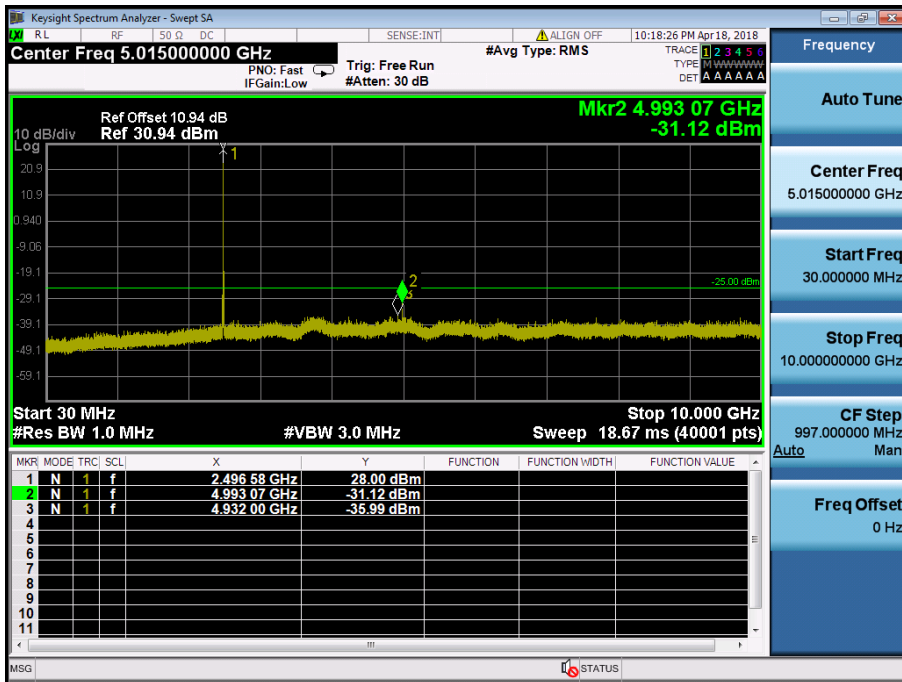

LTE Band 41 / 15MHz / QPSK - RB Size/Offset (1/0)–Low Channel

LTE Band 41 / 15MHz / QPSK - RB Size/Offset (1/0)–Low Channel

LTE Band 41 / 15MHz / 16QAM - RB Size/Offset (1/74) – Mid Channel

LTE Band 41 / 15MHz / 16QAM - RB Size/Offset (1/74) – Mid Channel

LTE Band 41 / 15MHz / QPSK - RB Size/Offset (1/0) – High Channel

LTE Band 41 / 15MHz / QPSK - RB Size/Offset (1/0) – High Channel

LTE Band 41 / 10MHz / 16QAM - RB Size/Offset (1/0) – Low Channel

LTE Band 41 / 10MHz / 16QAM - RB Size/Offset (1/0) – Low Channel