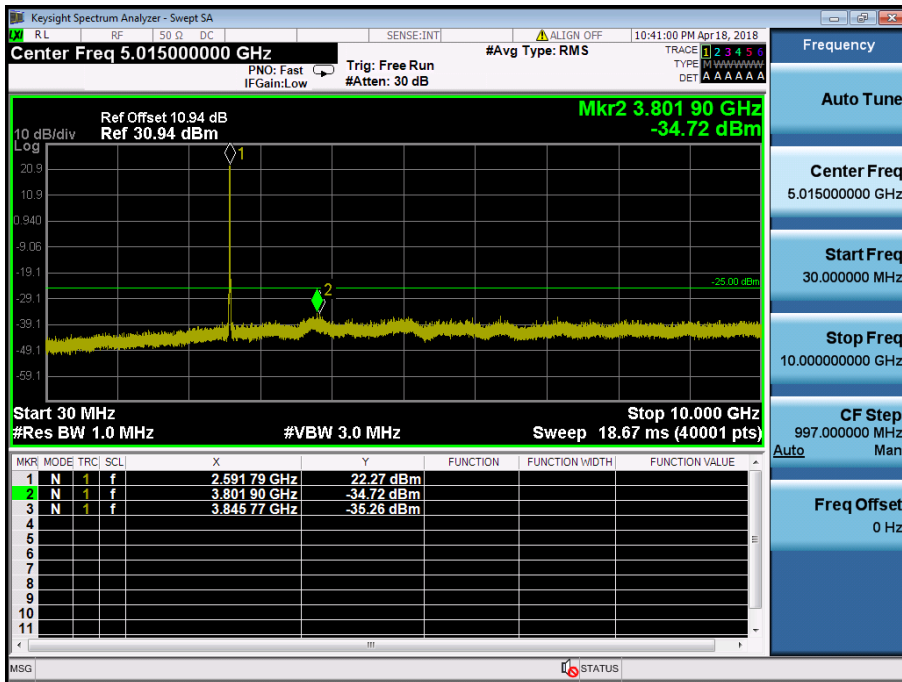

LTE Band 41 / 15MHz / 16QAM - RB Size/Offset (1/74) – Mid Channel