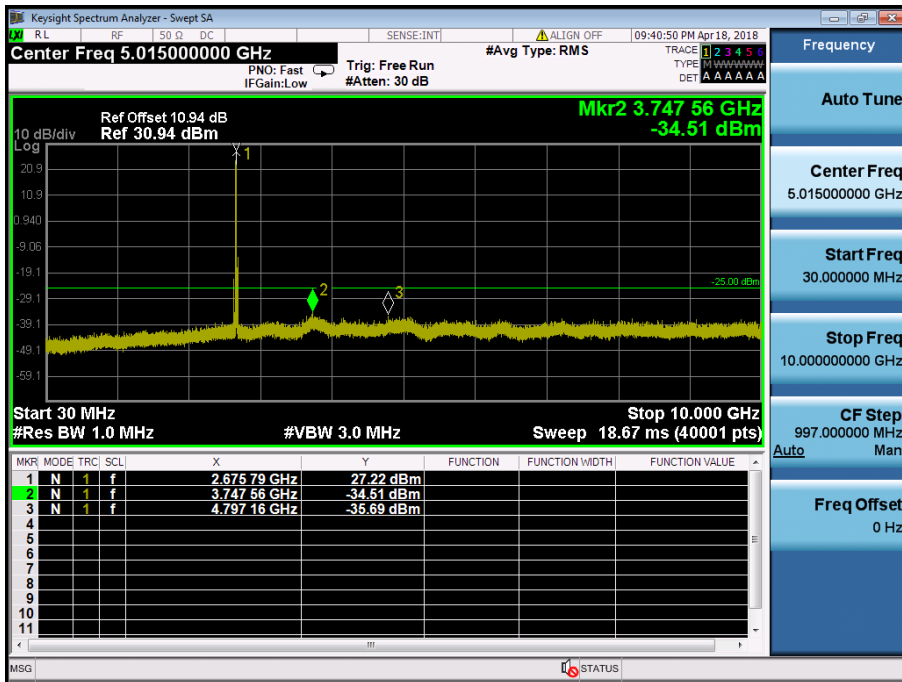

LTE Band 41 / 15MHz / QPSK - RB Size/Offset (1/0)–Low Channel

LTE Band 41 / 15MHz / QPSK - RB Size/Offset (1/0)–Low Channel

LTE Band 41 / 15MHz / 16QAM - RB Size/Offset (1/74) – Mid Channel

LTE Band 41 / 15MHz / 16QAM - RB Size/Offset (1/74) – Mid Channel