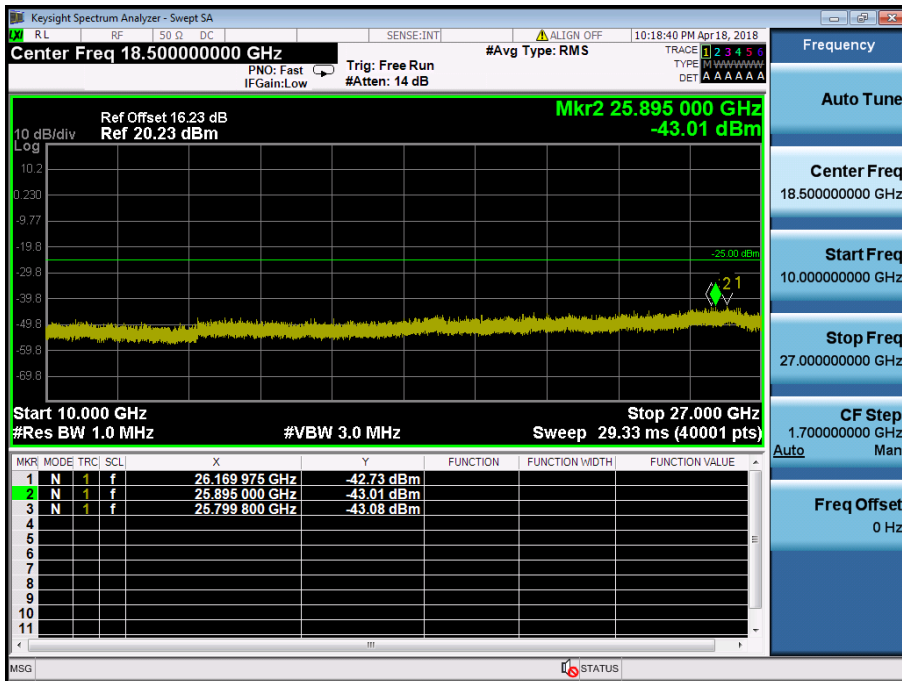

LTE Band 41 / 10MHz / 16QAM - RB Size/Offset (1/0) – Low Channel