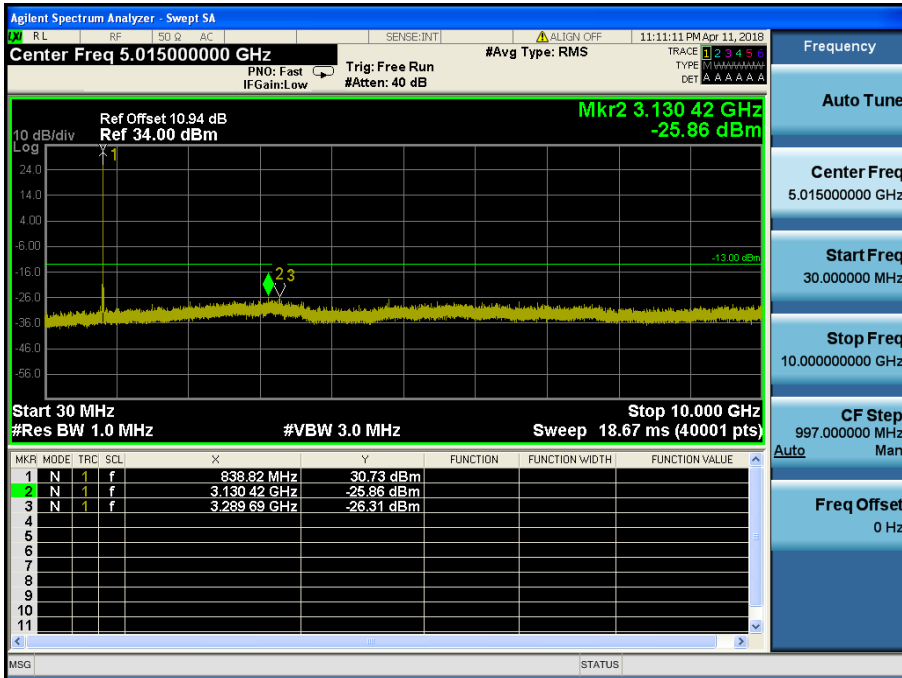

### 8.4 SPURIOUS AND HARMONICS EMISSIONS(Conducted)

#### 8.4.1 LTE Band 5

LTE Band 5 / 10MHz / QPSK - RB Size/Offset (1/49) – Low Channel

LTE Band 5 / 10MHz / 16QAM - RB Size/Offset (50/0) – Mid Channel

LTE Band 5 / 10MHz / 16QAM - RB Size/Offset (1/0) – High Channel

LTE Band 5 / 5MHz / QPSK - RB Size/Offset (12/0) – Low Channel

LTE Band 5 / 5MHz / 16QAM - RB Size/Offset (1/24) – Mid Channel

LTE Band 5 / 5MHz / QPSK - RB Size/Offset (12/0) – High Channel

LTE Band 5 / 3MHz / QPSK - RB Size/Offset (1/0) – Low Channel