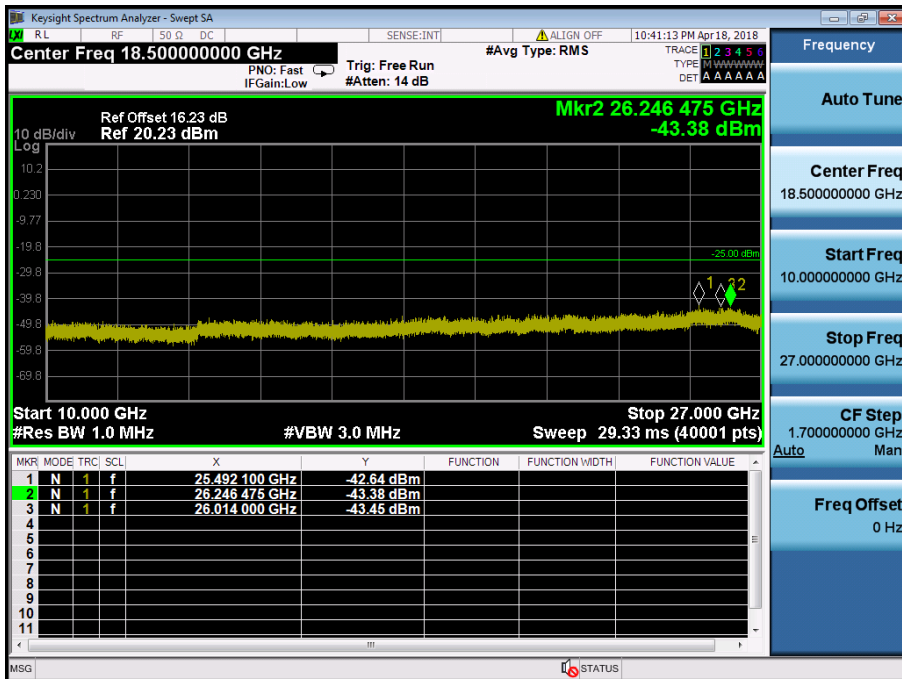

LTE Band 41 / 15MHz / 16QAM - RB Size/Offset (1/74) – Mid Channel