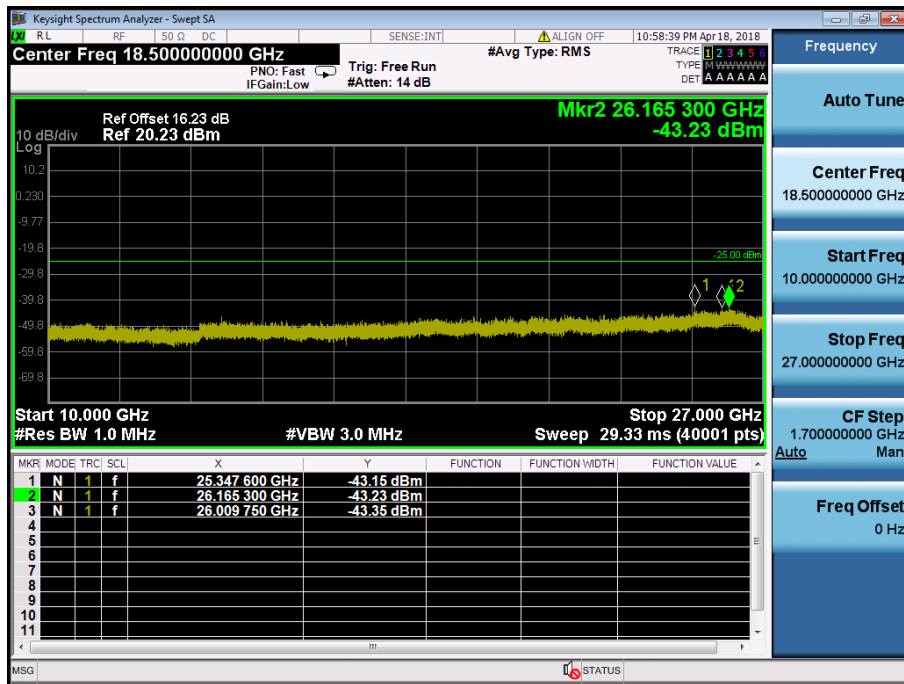

LTE Band 41 / 20MHz / 16QAM - RB Size/Offset (50/25)–Mid Channel