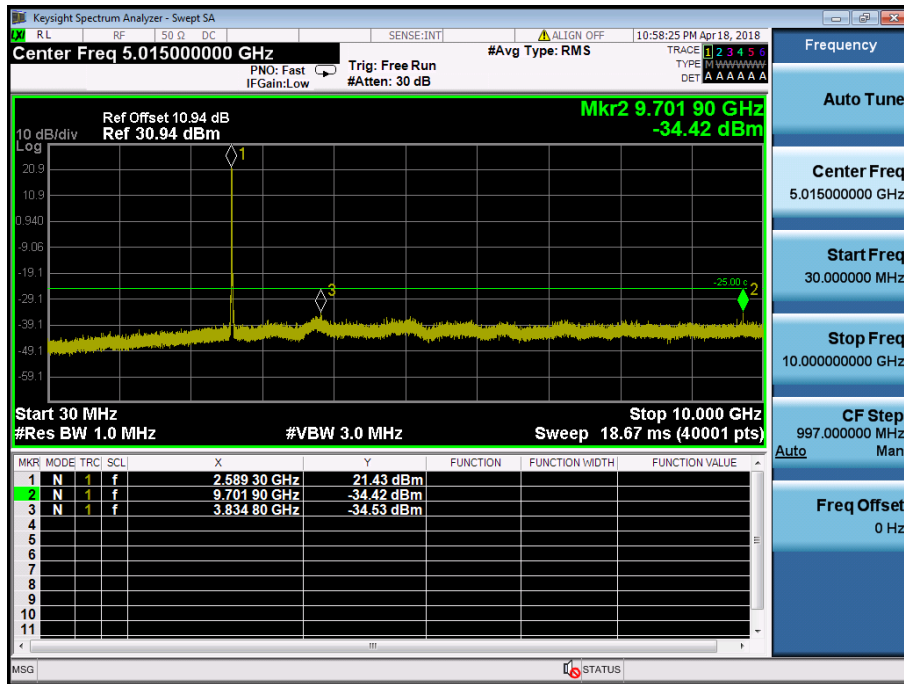

LTE Band 5 / 1.4MHz / 16QAM - RB Size/Offset (3/3) – High Channel

8.4.2 LTE Band 41

LTE Band 41 / 20MHz / QPSK - RB Size/Offset (1/0) –Low Channel

LTE Band 41 / 20MHz / QPSK - RB Size/Offset (1/0) –Low Channel