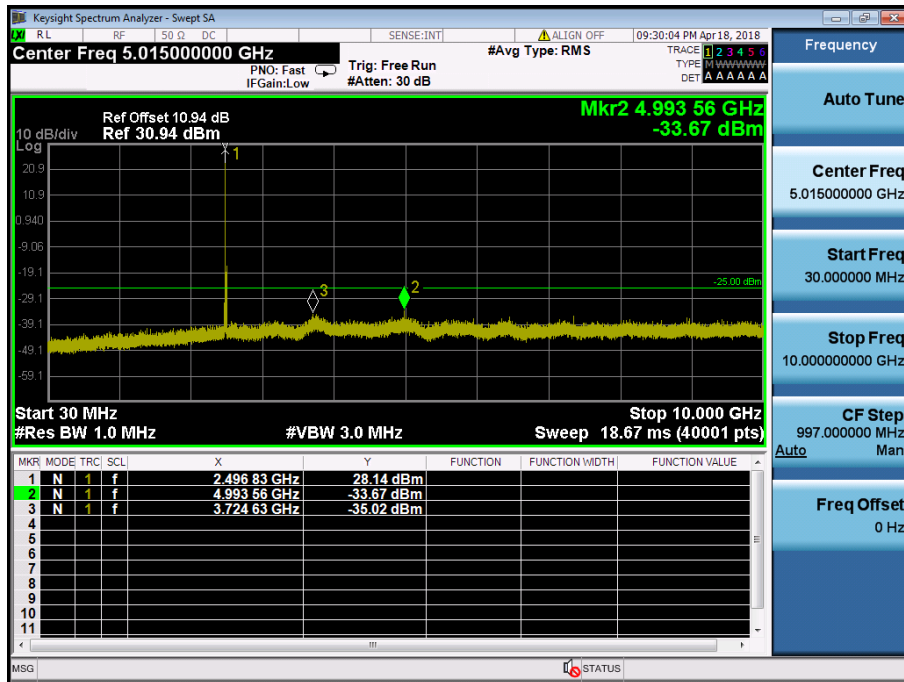

LTE Band 41 / 20MHz / 16QAM - RB Size/Offset (50/25)–Mid Channel

LTE Band 41 / 20MHz / 16QAM - RB Size/Offset (50/25)–Mid Channel

LTE Band 41 / 20MHz / QPSK - RB Size/Offset (50/50) – High Channel

LTE Band 41 / 20MHz / QPSK - RB Size/Offset (50/50) – High Channel