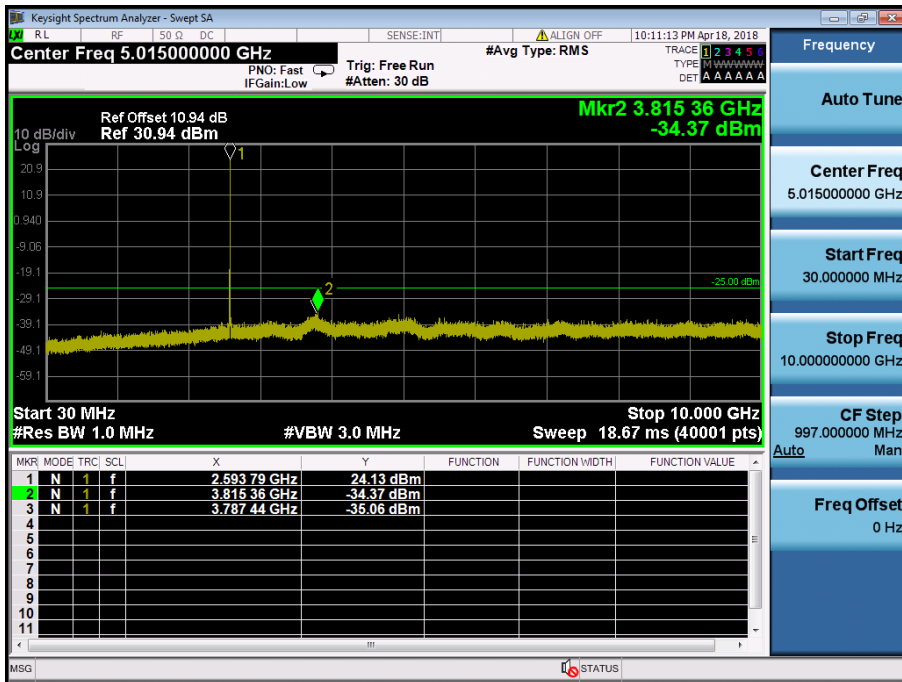

LTE Band 41 / 5MHz / 16QAM - RB Size/Offset (12/13) – Mid Channel