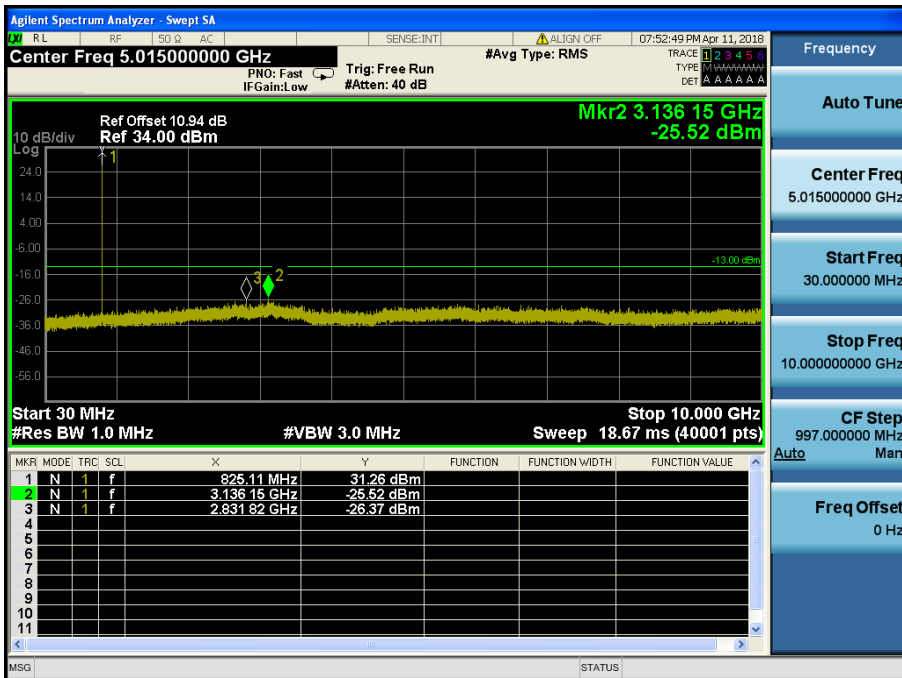

#### 8.4.1 LTE Band 5

LTE Band 5 / 10MHz / QPSK - RB Size/Offset (1/49) – Low Channel

LTE Band 5 / 10MHz / 16QAM - RB Size/Offset (50/0) – Mid Channel

LTE Band 5 / 10MHz / 16QAM - RB Size/Offset (1/0) – High Channel

LTE Band 5 / 5MHz / QPSK - RB Size/Offset (12/0) – Low Channel

LTE Band 5 / 5MHz / 16QAM - RB Size/Offset (1/24) – Mid Channel

LTE Band 5 / 5MHz / QPSK - RB Size/Offset (12/0) – High Channel

LTE Band 5 / 3MHz / QPSK - RB Size/Offset (1/0) – Low Channel

LTE Band 5 / 3MHz / 16QAM - RB Size/Offset (1/0) – Mid Channel

LTE Band 5 / 3MHz / 16QAM - RB Size/Offset (1/14) – High Channel

LTE Band 5 / 1.4MHz / QPSK - RB Size/Offset (1/2) – Low Channel

LTE Band 5 / 1.4MHz / QPSK - RB Size/Offset (6/0) – Mid Channel