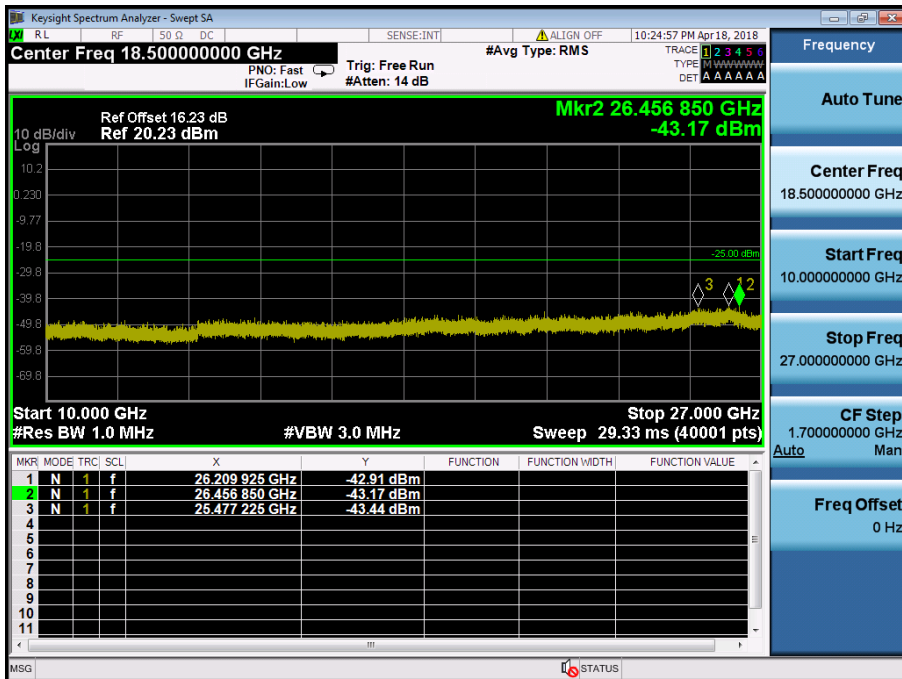

LTE Band 41 / 10MHz / 16QAM - RB Size/Offset (1/49) – Mid Channel