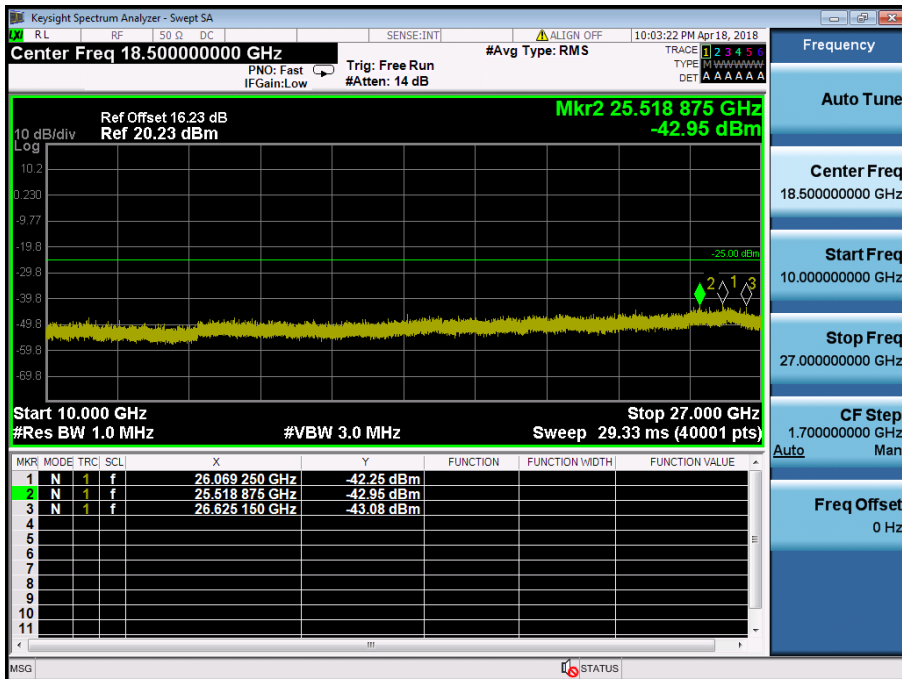

LTE Band 41 / 5MHz / 16QAM - RB Size/Offset (1/0) – Low Channel