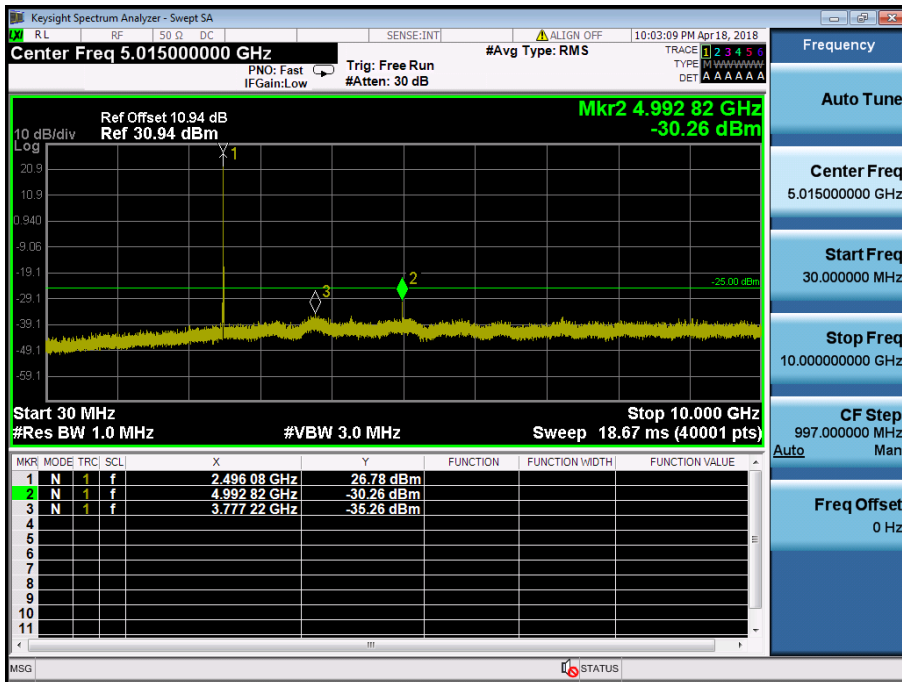

LTE Band 41 / 10MHz / 16QAM - RB Size/Offset (1/49) – Mid Channel

LTE Band 41 / 10MHz / 16QAM - RB Size/Offset (1/49) – Mid Channel

LTE Band 41 / 10MHz / QPSK - RB Size/Offset (50/0) – High Channel

LTE Band 41 / 10MHz / QPSK - RB Size/Offset (50/0) – High Channel