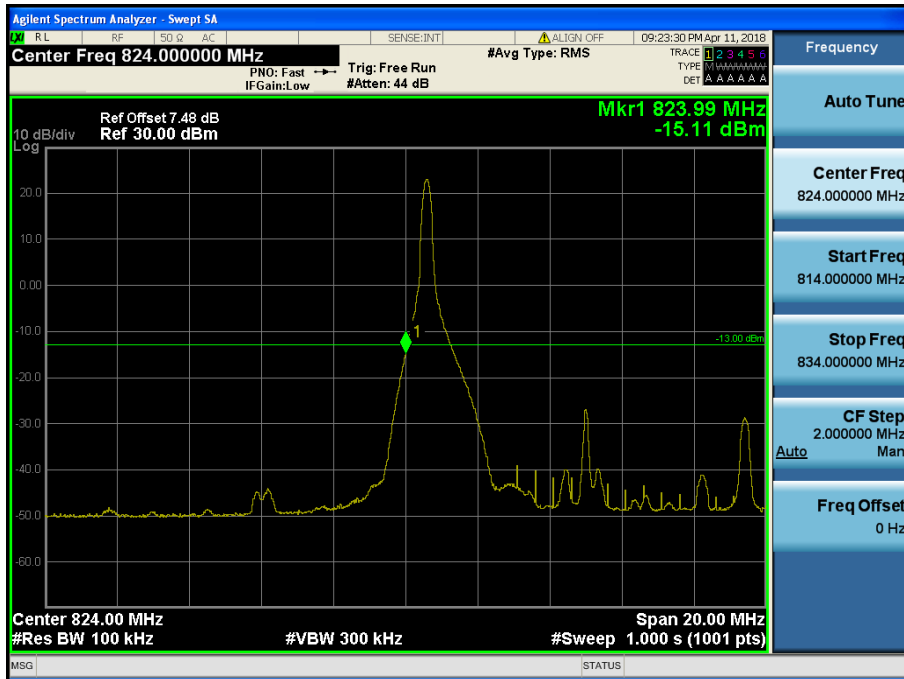

8.3 BAND EDGE EMISSIONS(Conducted)

8.3.1 LTE Band 5

- Lower Band Edge

LTE Band 5 / 10MHz / QPSK - RB Size/Offset (1/0)

- Lower Extended Band Edge