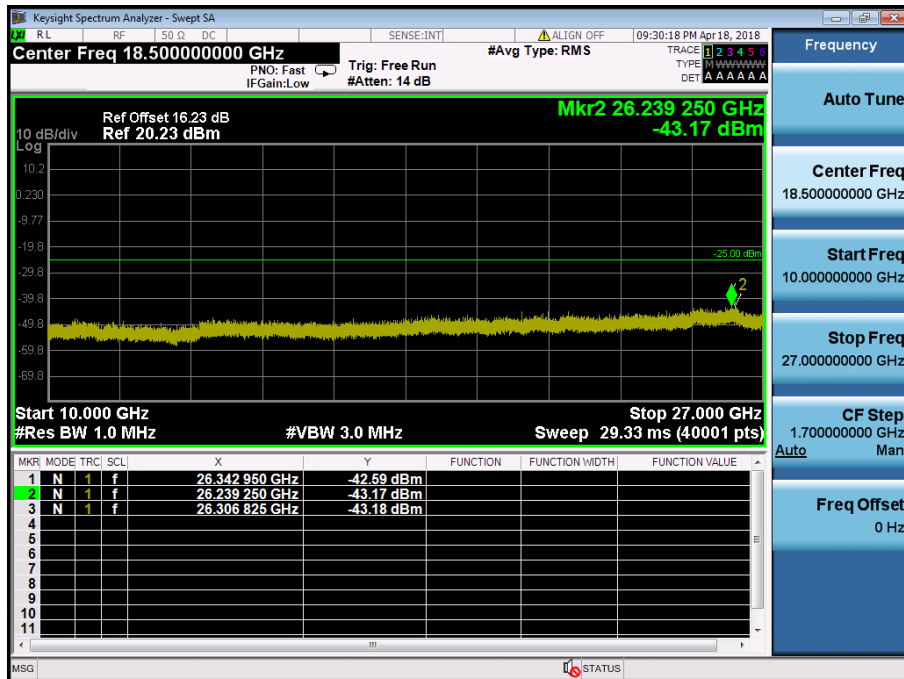

LTE Band 41 / 15MHz / QPSK - RB Size/Offset (1/0)–Low Channel