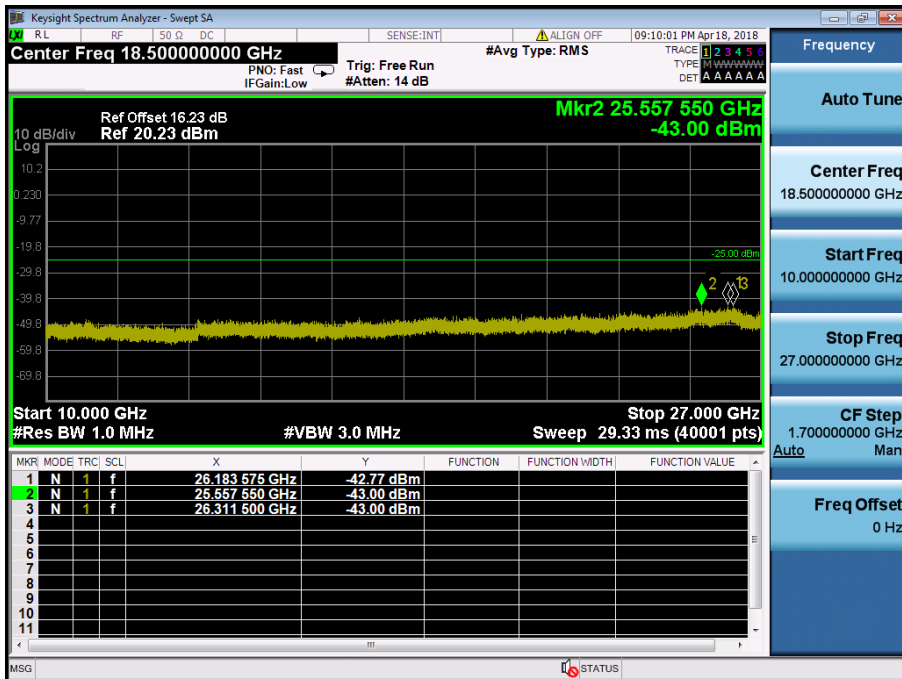

LTE Band 41 / 5MHz / 16QAM - RB Size/Offset (1/0) – Low Channel

LTE Band 41 / 5MHz / 16QAM - RB Size/Offset (1/0) – Low Channel

LTE Band 41 / 5MHz / 16QAM - RB Size/Offset (12/13) – Mid Channel

LTE Band 41 / 5MHz / 16QAM - RB Size/Offset (12/13) – Mid Channel

LTE Band 41 / 5MHz / QPSK - RB Size/Offset (1/12) – High Channel

LTE Band 41 / 5MHz / QPSK - RB Size/Offset (1/12) – High Channel