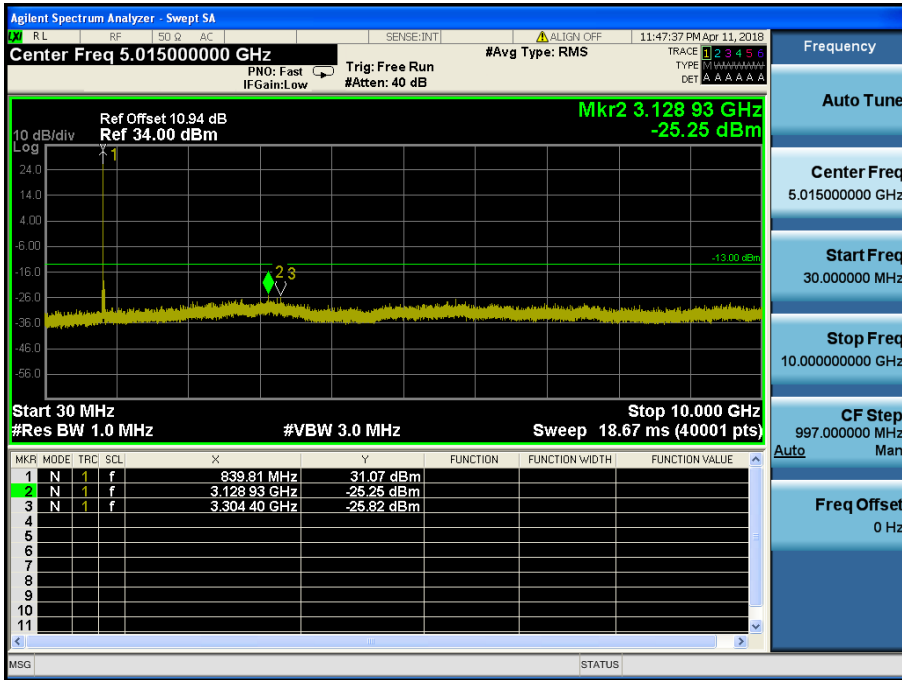

### 8.4 SPURIOUS AND HARMONICS EMISSIONS(Conducted)

#### 8.4.1 LTE Band 5

LTE Band 5 / 10MHz / QPSK - RB Size/Offset (1/49) – Low Channel

LTE Band 5 / 10MHz / 16QAM - RB Size/Offset (50/0) – Mid Channel

LTE Band 5 / 10MHz / 16QAM - RB Size/Offset (1/0) – High Channel