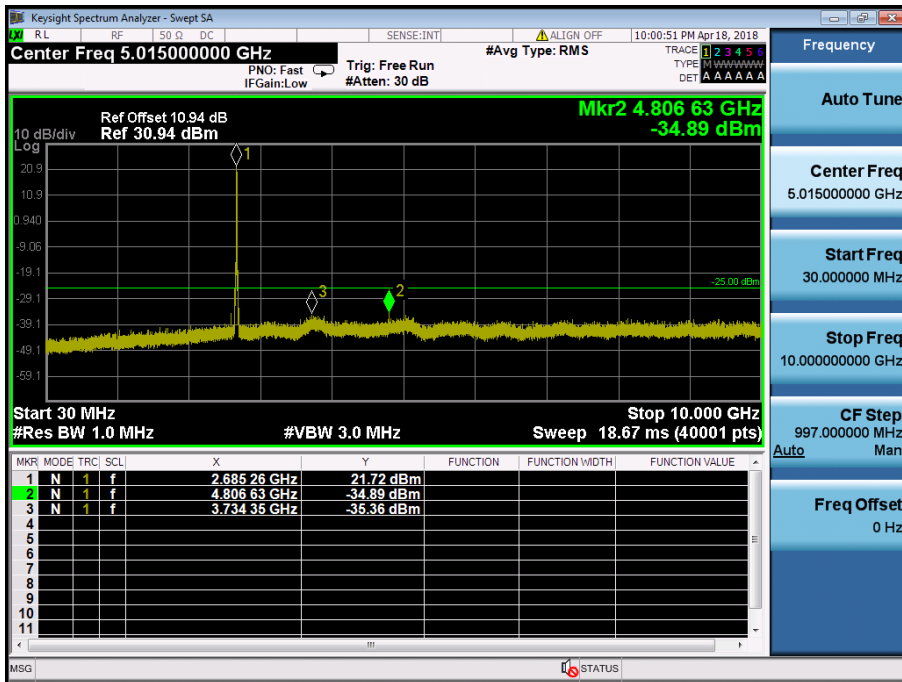

LTE Band 41 / 20MHz / QPSK - RB Size/Offset (50/50) – High Channel