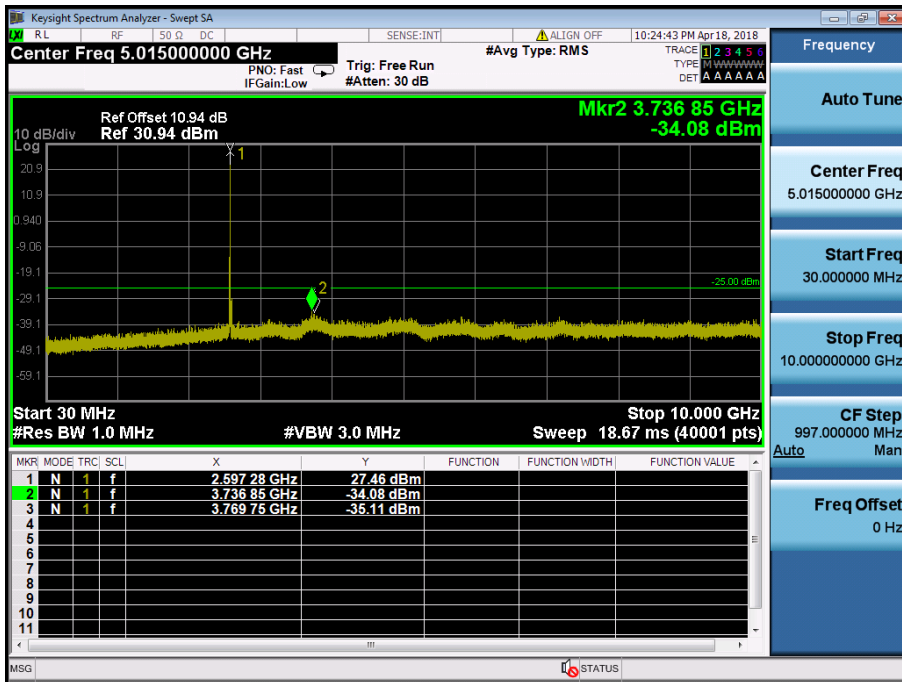

LTE Band 41 / 15MHz / QPSK - RB Size/Offset (1/0) – High Channel

LTE Band 41 / 15MHz / QPSK - RB Size/Offset (1/0) – High Channel

LTE Band 41 / 10MHz / 16QAM - RB Size/Offset (1/0) – Low Channel

LTE Band 41 / 10MHz / 16QAM - RB Size/Offset (1/0) – Low Channel