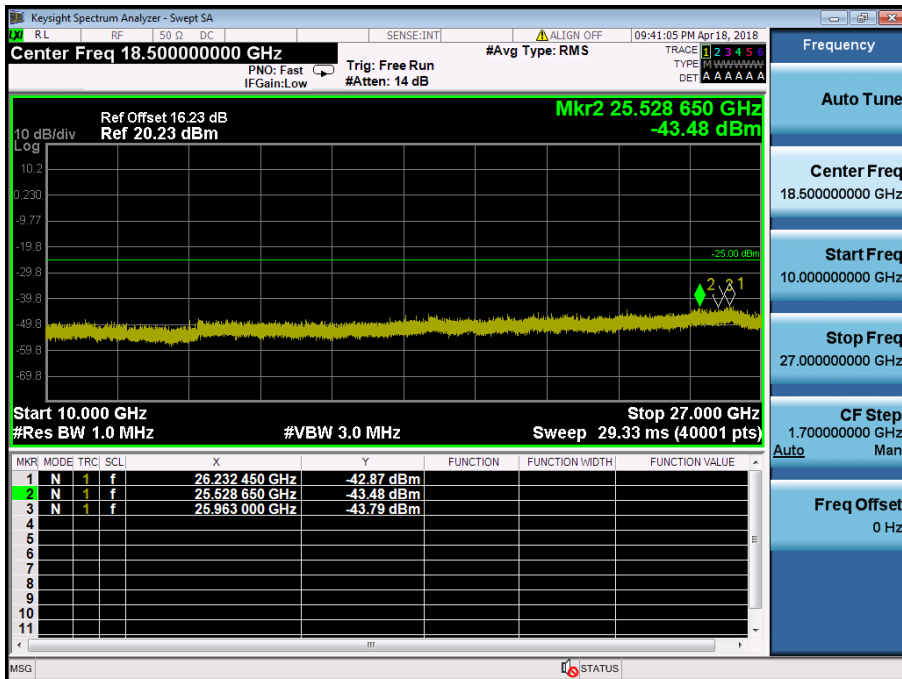

LTE Band 41 / 15MHz / QPSK - RB Size/Offset (1/0)–Low Channel

LTE Band 41 / 15MHz / QPSK - RB Size/Offset (1/0)–Low Channel

LTE Band 41 / 15MHz / 16QAM - RB Size/Offset (1/74) – Mid Channel

LTE Band 41 / 15MHz / 16QAM - RB Size/Offset (1/74) – Mid Channel

LTE Band 41 / 15MHz / QPSK - RB Size/Offset (1/0) – High Channel

LTE Band 41 / 15MHz / QPSK - RB Size/Offset (1/0) – High Channel

LTE Band 41 / 10MHz / 16QAM - RB Size/Offset (1/0) – Low Channel

LTE Band 41 / 10MHz / 16QAM - RB Size/Offset (1/0) – Low Channel