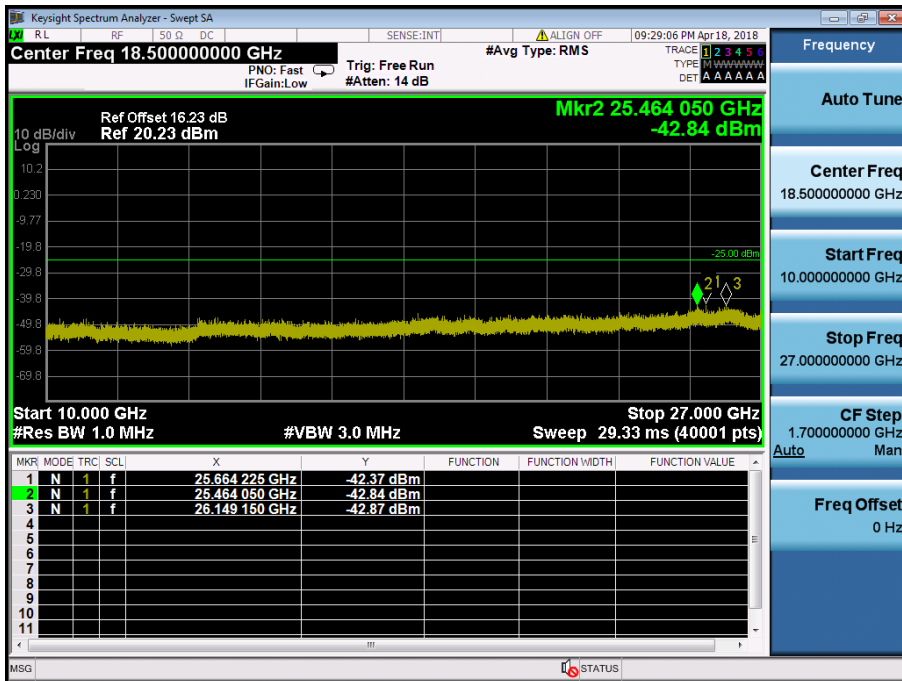

LTE Band 41 / 10MHz / 16QAM - RB Size/Offset (1/49) – Mid Channel

LTE Band 41 / 10MHz / 16QAM - RB Size/Offset (1/49) – Mid Channel

LTE Band 41 / 10MHz / QPSK - RB Size/Offset (50/0) – High Channel

LTE Band 41 / 10MHz / QPSK - RB Size/Offset (50/0) – High Channel