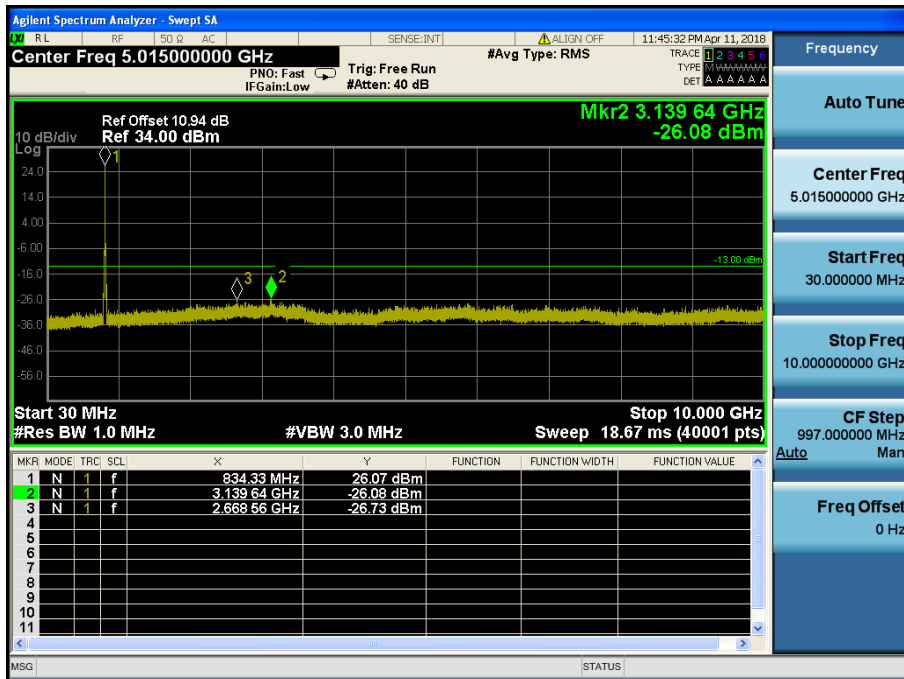

LTE Band 5 / 10MHz / 16QAM - RB Size/Offset (50/0) – Mid Channel