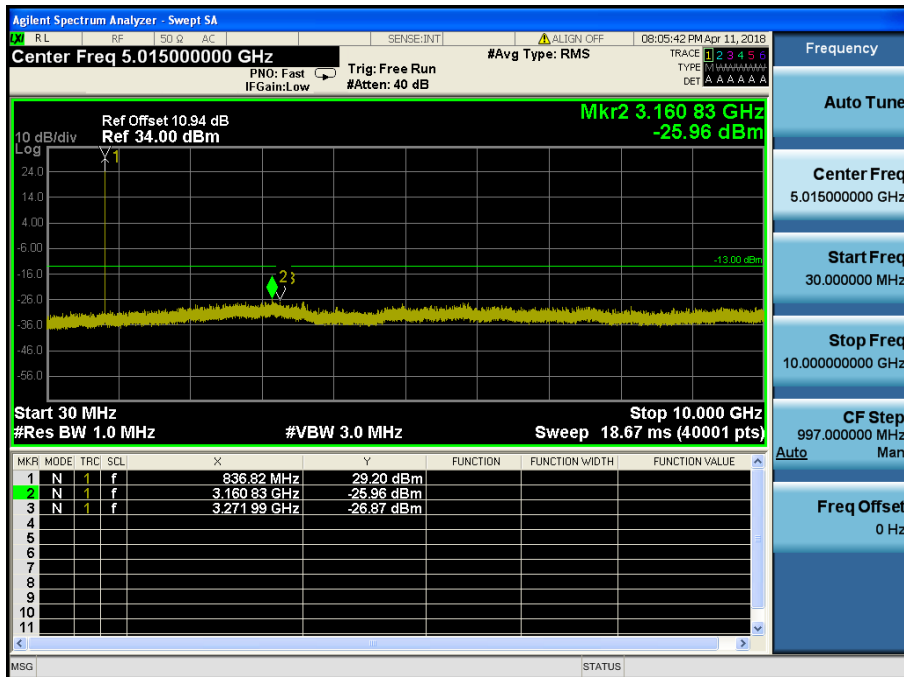

LTE Band 5 / 5MHz / QPSK - RB Size/Offset (12/0) – Low Channel

LTE Band 5 / 5MHz / 16QAM - RB Size/Offset (1/24) – Mid Channel

LTE Band 5 / 5MHz / QPSK - RB Size/Offset (12/0) – High Channel

LTE Band 5 / 3MHz / QPSK - RB Size/Offset (1/0) – Low Channel

LTE Band 5 / 3MHz / 16QAM - RB Size/Offset (1/0) – Mid Channel

LTE Band 5 / 3MHz / 16QAM - RB Size/Offset (1/14) – High Channel

LTE Band 5 / 1.4MHz / QPSK - RB Size/Offset (1/2) – Low Channel

LTE Band 5 / 1.4MHz / QPSK - RB Size/Offset (6/0) – Mid Channel