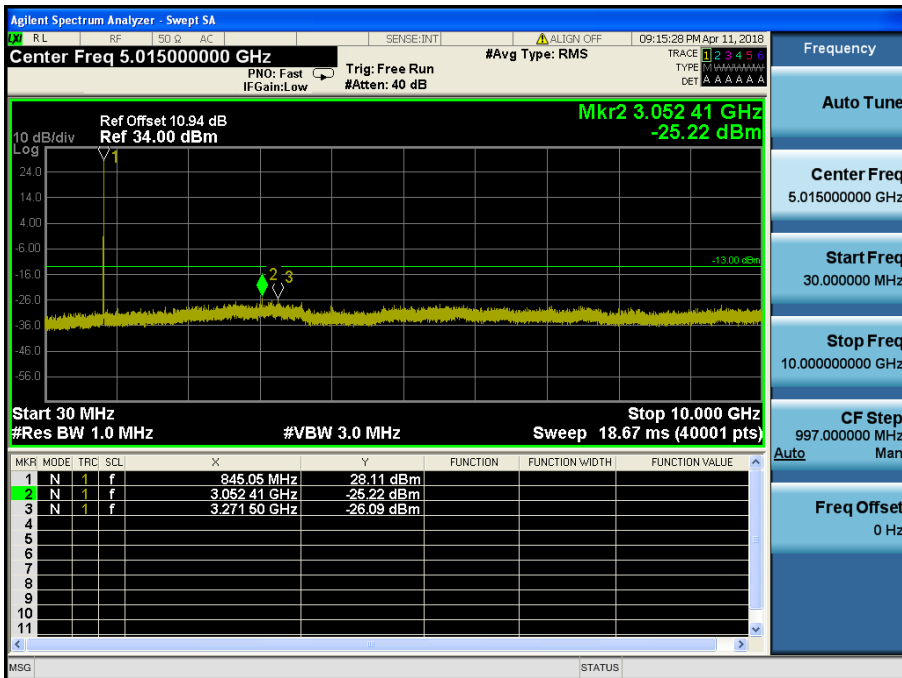

### 8.4 SPURIOUS AND HARMONICS EMISSIONS(Conducted)

#### 8.4.1 LTE Band 5

LTE Band 5 / 10MHz / QPSK - RB Size/Offset (1/49) – Low Channel

LTE Band 5 / 10MHz / 16QAM - RB Size/Offset (50/0) – Mid Channel

LTE Band 5 / 10MHz / 16QAM - RB Size/Offset (1/0) – High Channel

LTE Band 5 / 5MHz / QPSK - RB Size/Offset (12/0) – Low Channel

LTE Band 5 / 5MHz / 16QAM - RB Size/Offset (1/24) – Mid Channel

LTE Band 5 / 5MHz / QPSK - RB Size/Offset (12/0) – High Channel

LTE Band 5 / 3MHz / QPSK - RB Size/Offset (1/0) – Low Channel