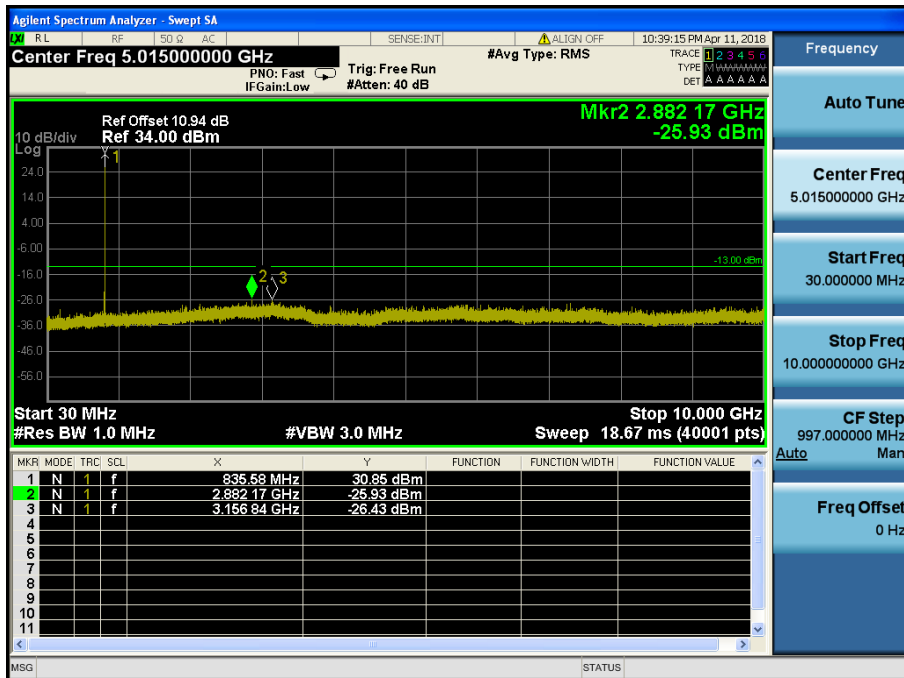

#### 8.4.1 LTE Band 5

LTE Band 5 / 10MHz / QPSK - RB Size/Offset (1/49) – Low Channel

LTE Band 5 / 10MHz / 16QAM - RB Size/Offset (50/0) – Mid Channel

LTE Band 5 / 10MHz / 16QAM - RB Size/Offset (1/0) – High Channel

LTE Band 5 / 5MHz / QPSK - RB Size/Offset (12/0) – Low Channel

LTE Band 5 / 5MHz / 16QAM - RB Size/Offset (1/24) – Mid Channel

LTE Band 5 / 5MHz / QPSK - RB Size/Offset (12/0) – High Channel

LTE Band 5 / 3MHz / QPSK - RB Size/Offset (1/0) – Low Channel

LTE Band 5 / 3MHz / 16QAM - RB Size/Offset (1/0) – Mid Channel

LTE Band 5 / 3MHz / 16QAM - RB Size/Offset (1/14) – High Channel

LTE Band 5 / 1.4MHz / QPSK - RB Size/Offset (1/2) – Low Channel

LTE Band 5 / 1.4MHz / QPSK - RB Size/Offset (6/0) – Mid Channel