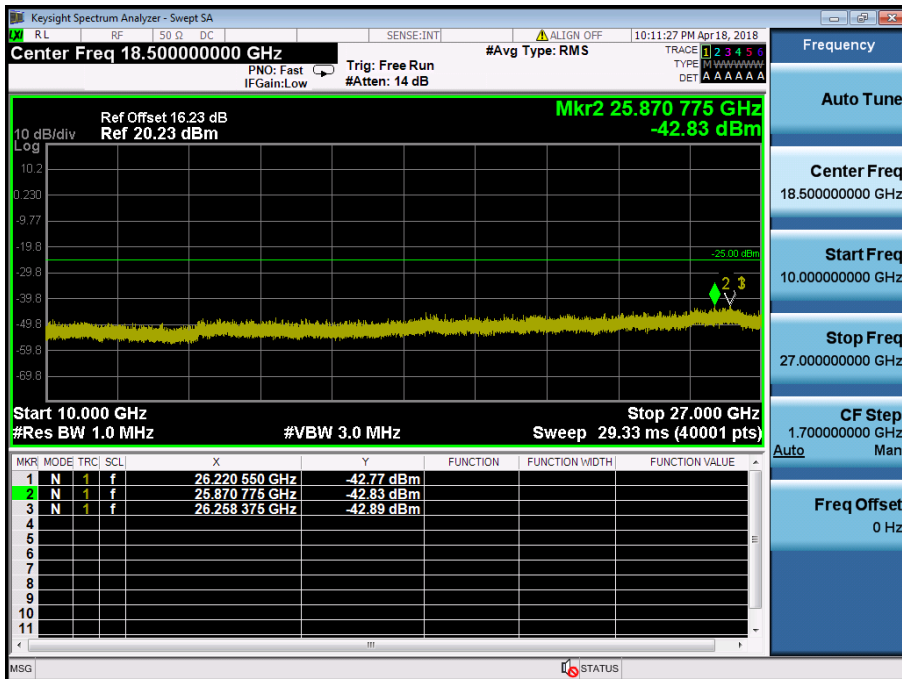

LTE Band 41 / 5MHz / 16QAM - RB Size/Offset (12/13) – Mid Channel