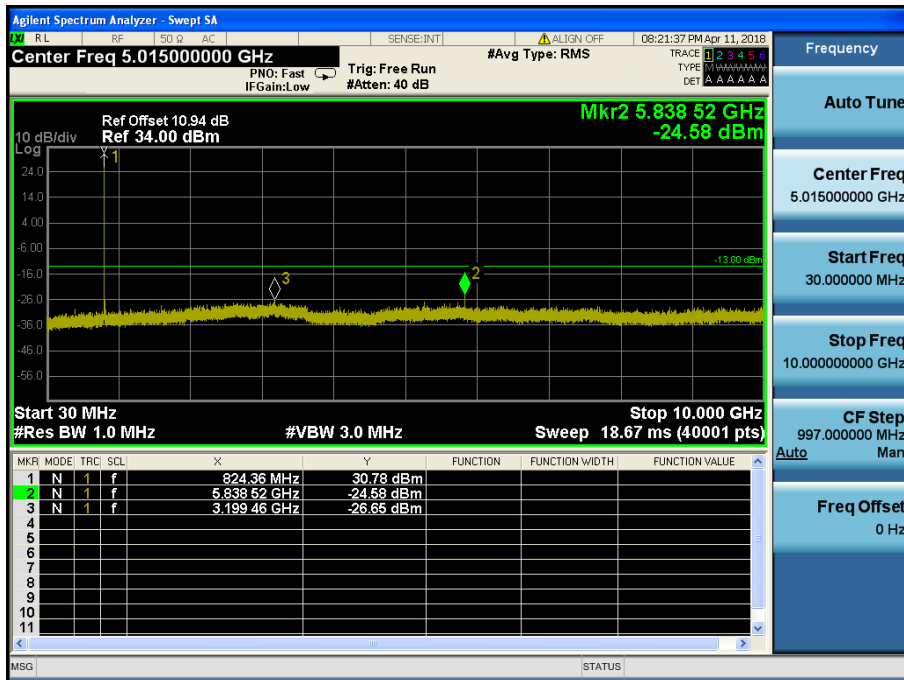

### 8.4 SPURIOUS AND HARMONICS EMISSIONS(Conducted)

#### 8.4.1 LTE Band 5

LTE Band 5 / 10MHz / QPSK - RB Size/Offset (1/49) – Low Channel

LTE Band 5 / 10MHz / 16QAM - RB Size/Offset (50/0) – Mid Channel

LTE Band 5 / 10MHz / 16QAM - RB Size/Offset (1/0) – High Channel

LTE Band 5 / 5MHz / QPSK - RB Size/Offset (12/0) – Low Channel

LTE Band 5 / 5MHz / 16QAM - RB Size/Offset (1/24) – Mid Channel

LTE Band 5 / 5MHz / QPSK - RB Size/Offset (12/0) – High Channel

LTE Band 5 / 3MHz / QPSK - RB Size/Offset (1/0) – Low Channel