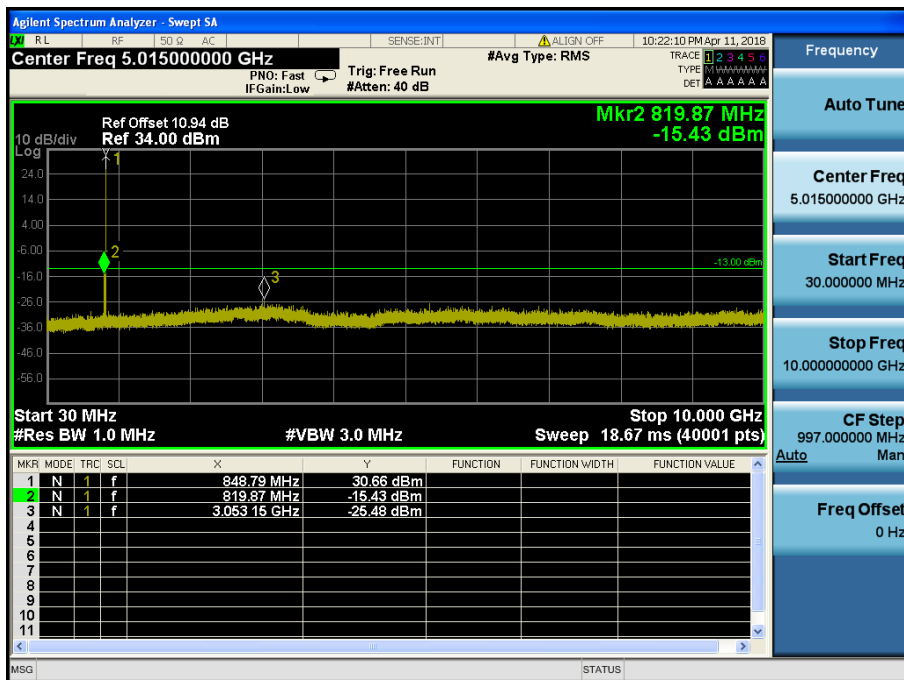

LTE Band 5 / 5MHz / QPSK - RB Size/Offset (12/0) – Low Channel

LTE Band 5 / 5MHz / 16QAM - RB Size/Offset (1/24) – Mid Channel

LTE Band 5 / 5MHz / QPSK - RB Size/Offset (12/0) – High Channel

LTE Band 5 / 3MHz / QPSK - RB Size/Offset (1/0) – Low Channel

LTE Band 5 / 3MHz / 16QAM - RB Size/Offset (1/0) – Mid Channel

LTE Band 5 / 3MHz / 16QAM - RB Size/Offset (1/14) – High Channel

LTE Band 5 / 1.4MHz / QPSK - RB Size/Offset (1/2) – Low Channel

LTE Band 5 / 1.4MHz / QPSK - RB Size/Offset (6/0) – Mid Channel

LTE Band 5 / 1.4MHz / 16QAM - RB Size/Offset (3/3) – High Channel

8.4.2 LTE Band 41

LTE Band 41 / 20MHz / QPSK - RB Size/Offset (1/0) –Low Channel

LTE Band 41 / 20MHz / QPSK - RB Size/Offset (1/0) –Low Channel