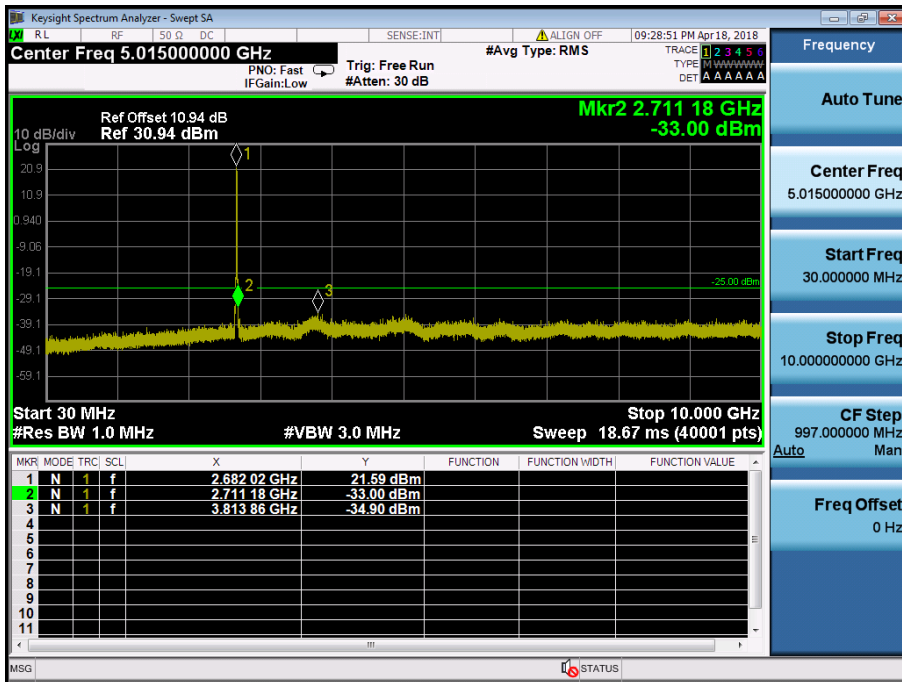

LTE Band 41 / 10MHz / QPSK - RB Size/Offset (50/0) – High Channel