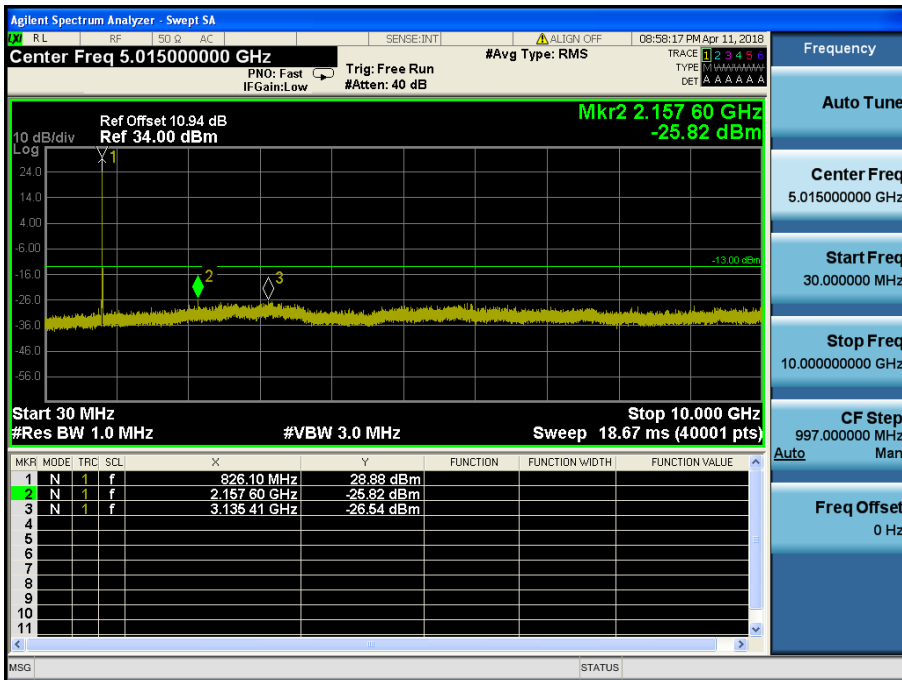

### 8.4 SPURIOUS AND HARMONICS EMISSIONS(Conducted)

#### 8.4.1 LTE Band 5

LTE Band 5 / 10MHz / QPSK - RB Size/Offset (1/49) – Low Channel

LTE Band 5 / 10MHz / 16QAM - RB Size/Offset (50/0) – Mid Channel

LTE Band 5 / 10MHz / 16QAM - RB Size/Offset (1/0) – High Channel

LTE Band 5 / 5MHz / QPSK - RB Size/Offset (12/0) – Low Channel

LTE Band 5 / 5MHz / 16QAM - RB Size/Offset (1/24) – Mid Channel

LTE Band 5 / 5MHz / QPSK - RB Size/Offset (12/0) – High Channel

LTE Band 5 / 3MHz / QPSK - RB Size/Offset (1/0) – Low Channel