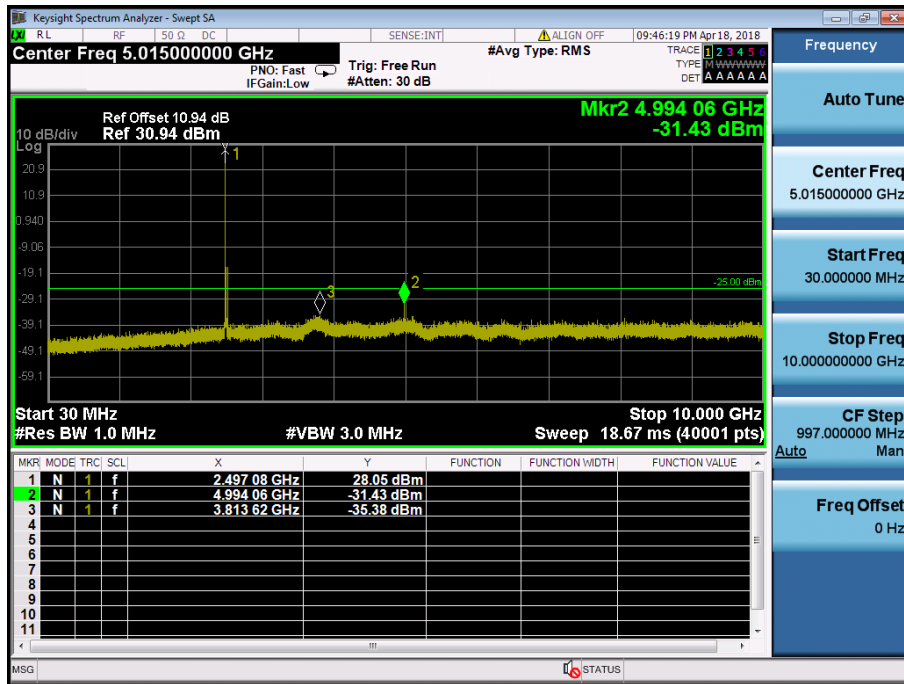

LTE Band 5 / 3MHz / 16QAM - RB Size/Offset (1/0) – Mid Channel

LTE Band 5 / 3MHz / 16QAM - RB Size/Offset (1/14) – High Channel

LTE Band 5 / 1.4MHz / QPSK - RB Size/Offset (1/2) – Low Channel

LTE Band 5 / 1.4MHz / QPSK - RB Size/Offset (6/0) – Mid Channel

LTE Band 5 / 1.4MHz / 16QAM - RB Size/Offset (3/3) – High Channel

8.4.2 LTE Band 41

LTE Band 41 / 20MHz / QPSK - RB Size/Offset (1/0) –Low Channel

LTE Band 41 / 20MHz / QPSK - RB Size/Offset (1/0) –Low Channel