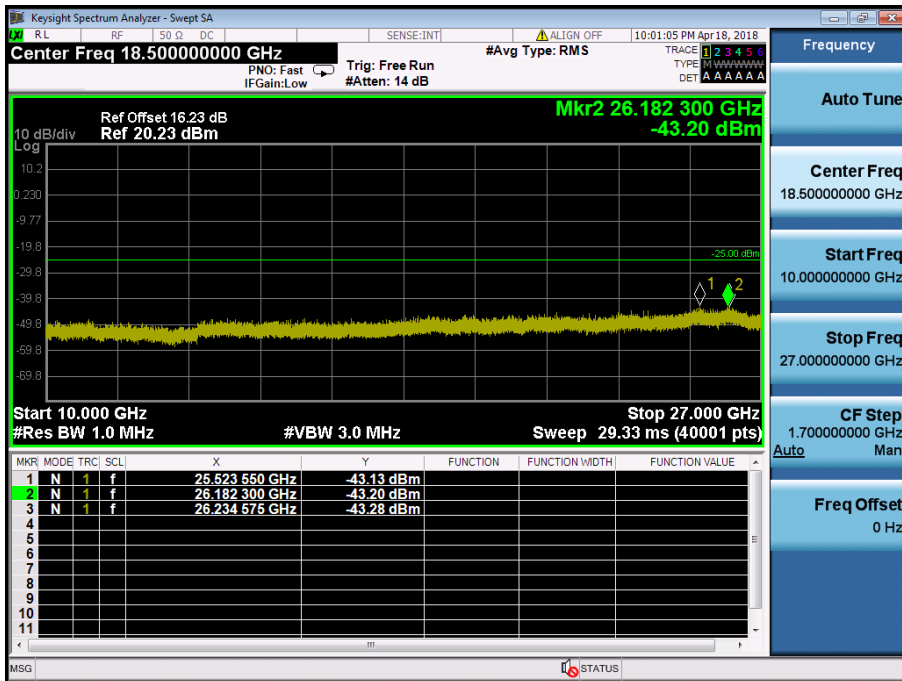

LTE Band 41 / 20MHz / QPSK - RB Size/Offset (50/50) – High Channel