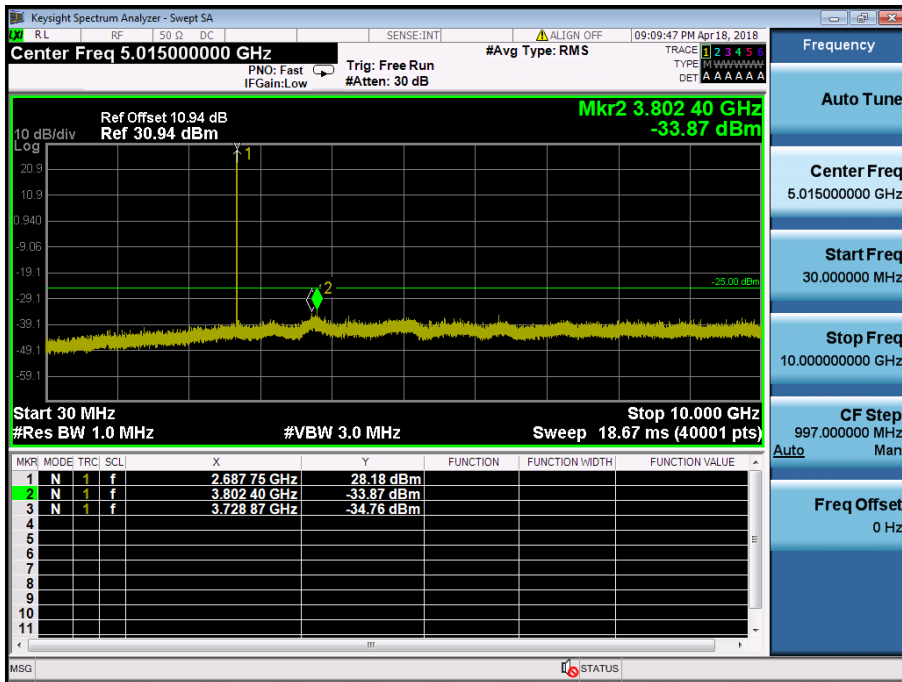

LTE Band 41 / 5MHz / 16QAM - RB Size/Offset (1/0) – Low Channel

LTE Band 41 / 5MHz / 16QAM - RB Size/Offset (1/0) – Low Channel

LTE Band 41 / 5MHz / 16QAM - RB Size/Offset (12/13) – Mid Channel

LTE Band 41 / 5MHz / 16QAM - RB Size/Offset (12/13) – Mid Channel