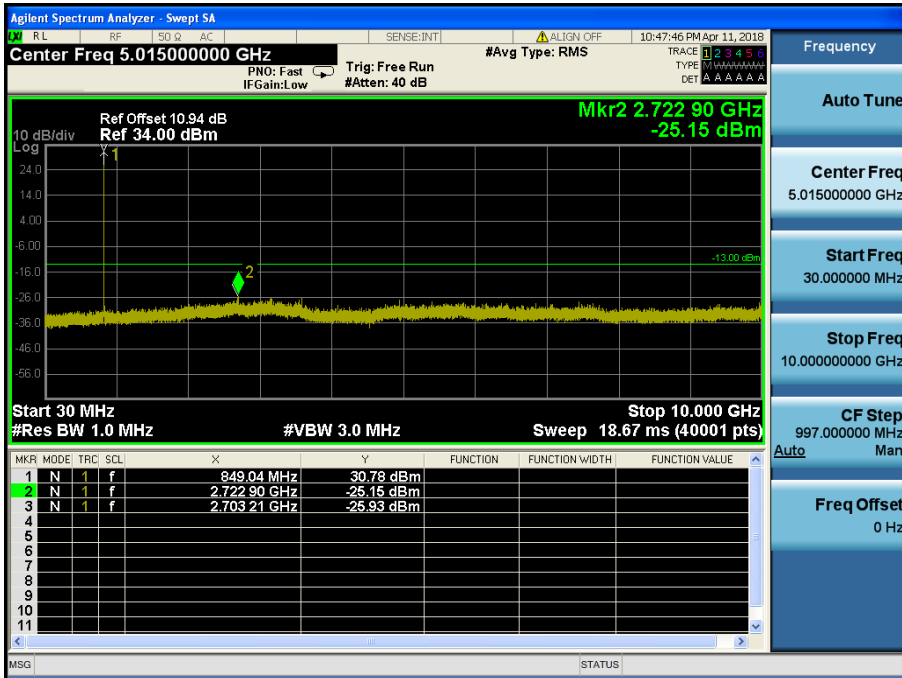

#### 8.4.1 LTE Band 5

LTE Band 5 / 10MHz / QPSK - RB Size/Offset (1/49) – Low Channel

LTE Band 5 / 10MHz / 16QAM - RB Size/Offset (50/0) – Mid Channel

LTE Band 5 / 10MHz / 16QAM - RB Size/Offset (1/0) – High Channel

LTE Band 5 / 5MHz / QPSK - RB Size/Offset (12/0) – Low Channel

LTE Band 5 / 5MHz / 16QAM - RB Size/Offset (1/24) – Mid Channel

LTE Band 5 / 5MHz / QPSK - RB Size/Offset (12/0) – High Channel

LTE Band 5 / 3MHz / QPSK - RB Size/Offset (1/0) – Low Channel

LTE Band 5 / 3MHz / 16QAM - RB Size/Offset (1/0) – Mid Channel

LTE Band 5 / 3MHz / 16QAM - RB Size/Offset (1/14) – High Channel

LTE Band 5 / 1.4MHz / QPSK - RB Size/Offset (1/2) – Low Channel

LTE Band 5 / 1.4MHz / QPSK - RB Size/Offset (6/0) – Mid Channel