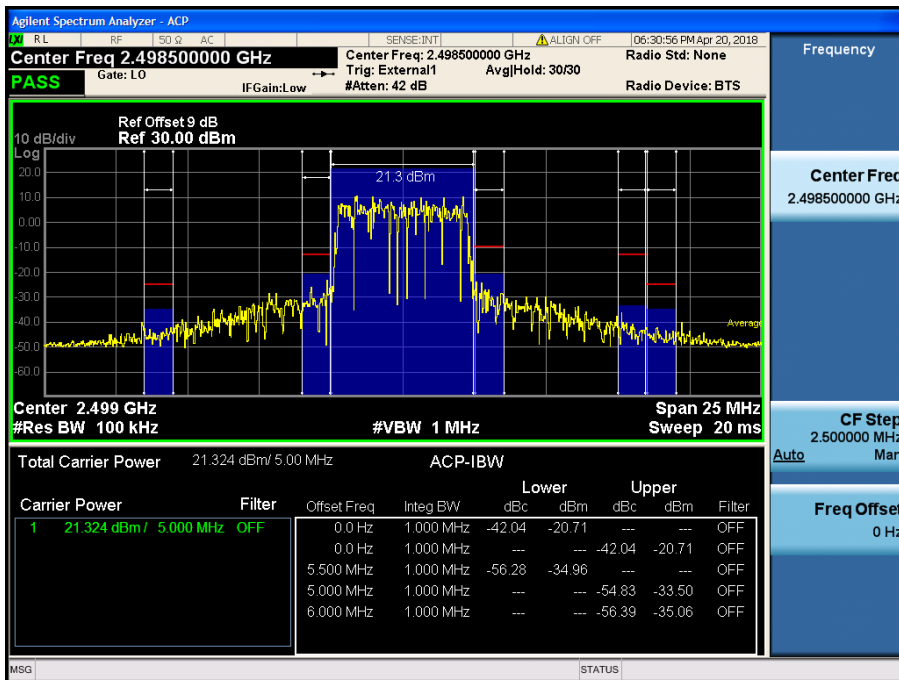

- Lower Extended Band Edge

LTE Band 41 / 5MHz / 16QAM Offset/Size (25/0)