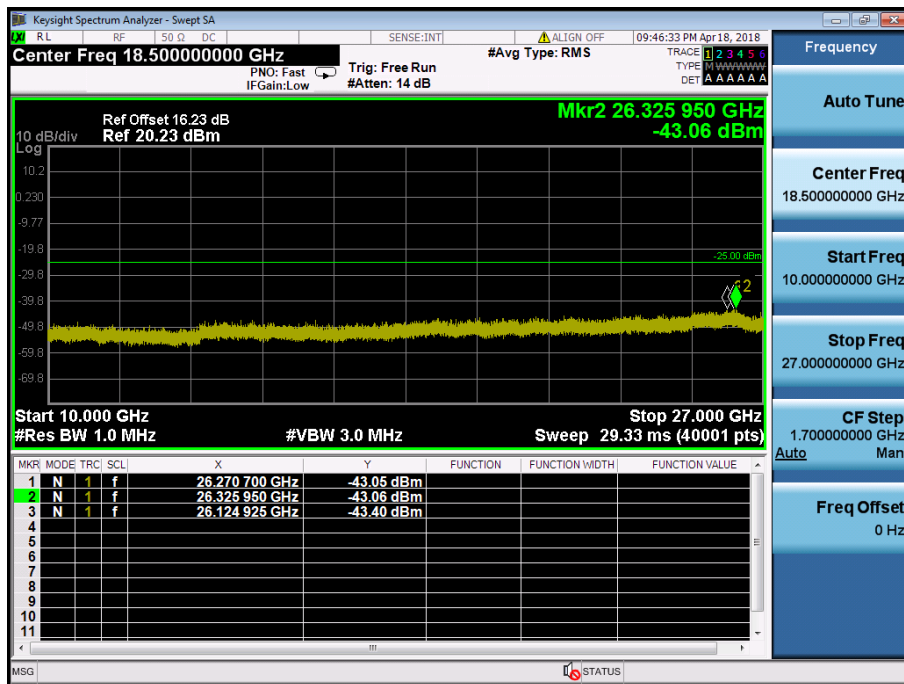

LTE Band 5 / 3MHz / 16QAM - RB Size/Offset (1/0) – Mid Channel

LTE Band 5 / 3MHz / 16QAM - RB Size/Offset (1/14) – High Channel

LTE Band 5 / 1.4MHz / QPSK - RB Size/Offset (1/2) – Low Channel

LTE Band 5 / 1.4MHz / QPSK - RB Size/Offset (6/0) – Mid Channel

LTE Band 5 / 1.4MHz / 16QAM - RB Size/Offset (3/3) – High Channel

8.4.2 LTE Band 41

LTE Band 41 / 20MHz / QPSK - RB Size/Offset (1/0) –Low Channel

LTE Band 41 / 20MHz / QPSK - RB Size/Offset (1/0) –Low Channel