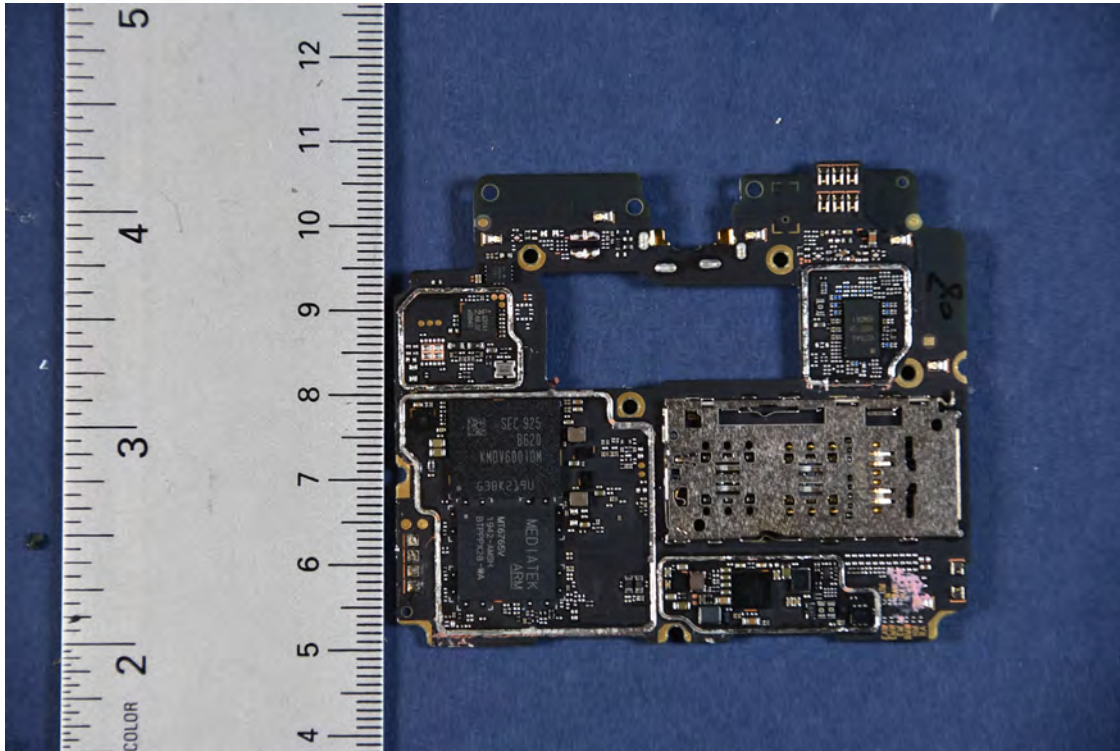

**INTERNAL PHOTOGRAPHS**

	LG Electronics USA, Inc. FCC ID: ZNFQ630UM	Model: LM-Q630UM
Internal Photos	EUT Type: Portable Handset	Page 1 of 11

	LG Electronics USA, Inc. FCC ID: ZNFQ630UM	Model: LM-Q630UM
Internal Photos	EUT Type: Portable Handset	Page 6 of 11

	LG Electronics USA, Inc. FCC ID: ZNFQ630UM	Model: LM-Q630UM
Internal Photos	EUT Type: Portable Handset	Page 7 of 11

	LG Electronics USA, Inc. FCC ID: ZNFQ630UM	Model: LM-Q630UM
Internal Photos	EUT Type: Portable Handset	Page 9 of 11

	LG Electronics USA, Inc. FCC ID: ZNFQ630UM	Model: LM-Q630UM
Internal Photos	EUT Type: Portable Handset	Page 11 of 11