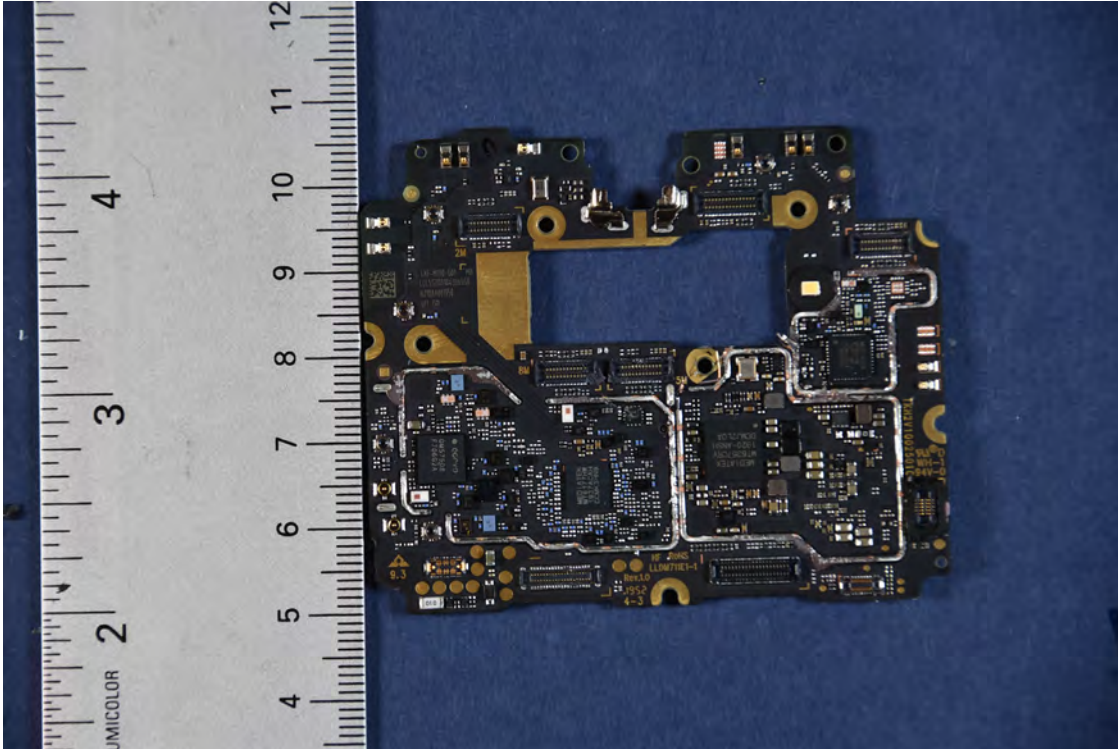

**INTERNAL PHOTOGRAPHS**

	LG Electronics USA, Inc. FCC ID: ZNFQ630UM	Model: LM-Q630UM
Internal Photos	EUT Type: Portable Handset	Page 1 of 11

	LG Electronics USA, Inc. FCC ID: ZNFQ630UM	Model: LM-Q630UM
Internal Photos	EUT Type: Portable Handset	Page 6 of 11

	LG Electronics USA, Inc. FCC ID: ZNFQ630UM	Model: LM-Q630UM
Internal Photos	EUT Type: Portable Handset	Page 7 of 11

	LG Electronics USA, Inc. FCC ID: ZNFQ630UM	Model: LM-Q630UM
Internal Photos	EUT Type: Portable Handset	Page 9 of 11

	LG Electronics USA, Inc. FCC ID: ZNFQ630UM	Model: LM-Q630UM
Internal Photos	EUT Type: Portable Handset	Page 11 of 11