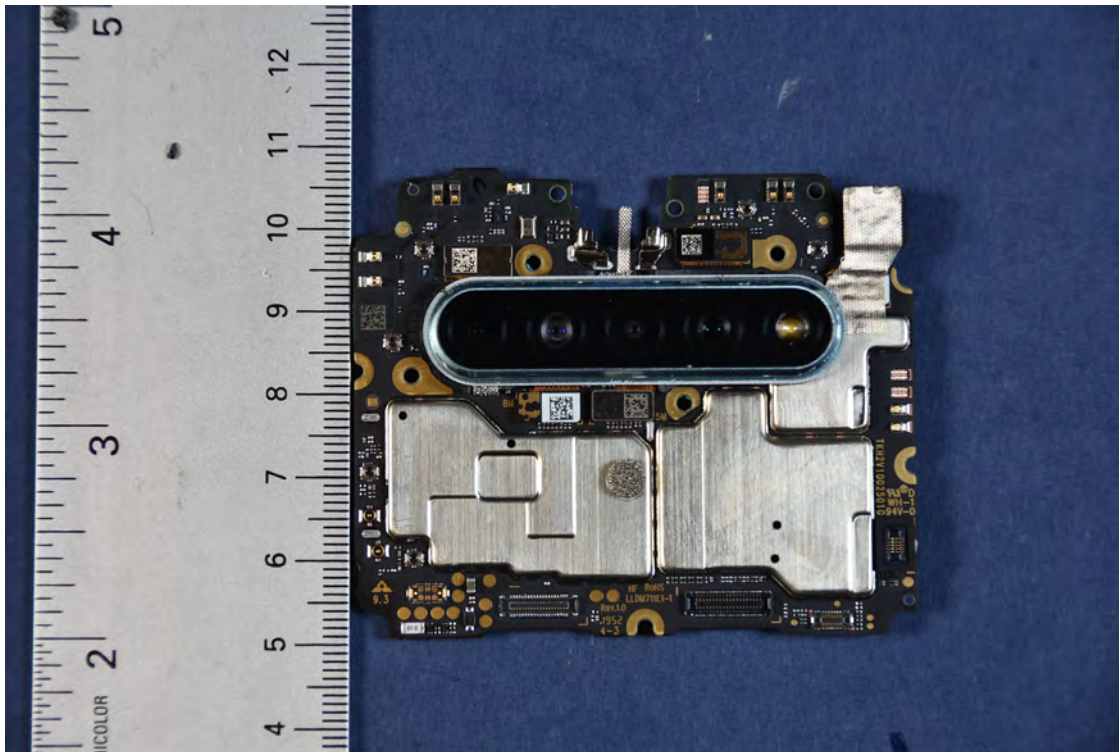

**INTERNAL PHOTOGRAPHS**

	LG Electronics USA, Inc. FCC ID: ZNFQ630UM	Model: LM-Q630UM
Internal Photos	EUT Type: Portable Handset	Page 1 of 11

	LG Electronics USA, Inc. FCC ID: ZNFQ630UM	Model: LM-Q630UM
Internal Photos	EUT Type: Portable Handset	Page 6 of 11

	LG Electronics USA, Inc. FCC ID: ZNFQ630UM	Model: LM-Q630UM
Internal Photos	EUT Type: Portable Handset	Page 7 of 11

	LG Electronics USA, Inc. FCC ID: ZNFQ630UM	Model: LM-Q630UM
Internal Photos	EUT Type: Portable Handset	Page 9 of 11

	LG Electronics USA, Inc. FCC ID: ZNFQ630UM	Model: LM-Q630UM
Internal Photos	EUT Type: Portable Handset	Page 11 of 11