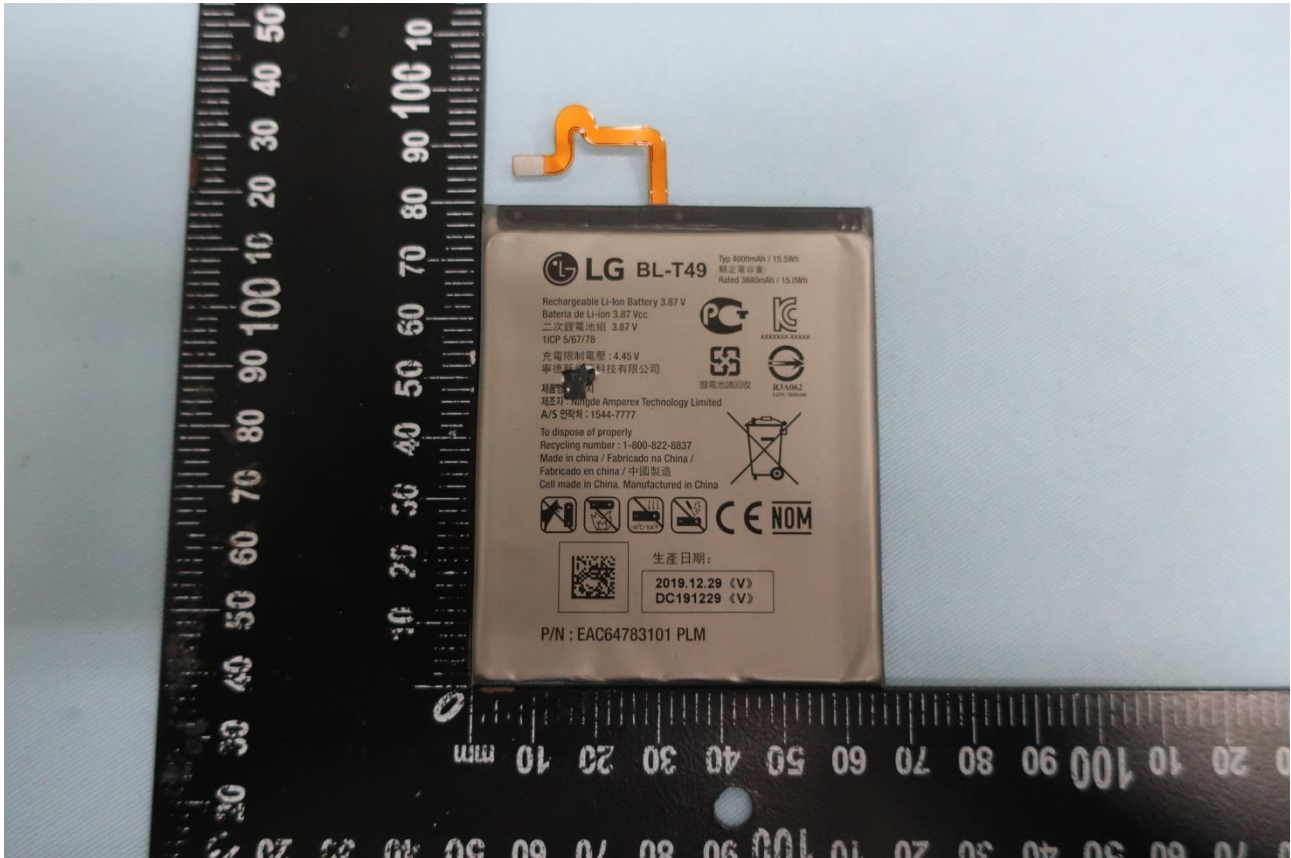

Brand Name: LG

Model Name: LM-Q630EAW, LMQ630EAW, Q630EAW, LM-Q630EA, LMQ630EA, Q630EA