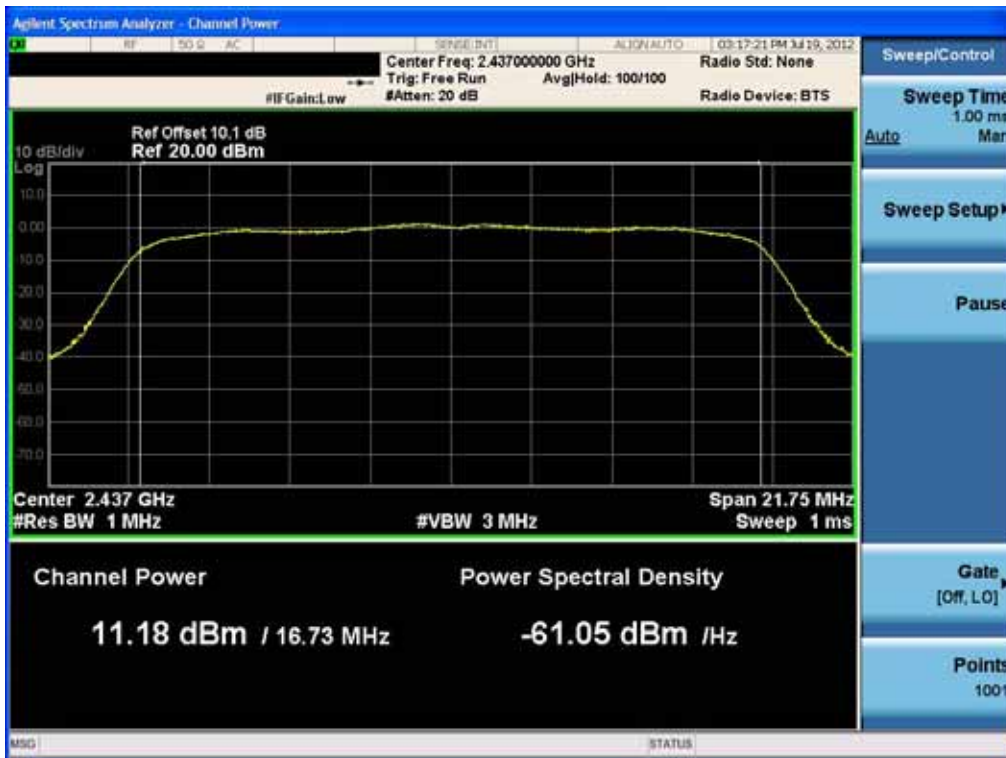

Conducted Output Power (802.11g-CH 6) 6Mbps

Conducted Output Power (802.11g-CH 6) 9Mbps

Conducted Output Power (802.11g-CH 6) 12Mbps

Conducted Output Power (802.11g-CH 6) 18Mbps

Conducted Output Power (802.11g-CH 6) 24Mbps

Conducted Output Power (802.11g-CH 6) 36Mbps

Conducted Output Power (802.11g-CH 6) 48Mbps

Conducted Output Power (802.11g-CH 6) 54Mbps

Conducted Output Power (802.11g-CH 11) 6Mbps

Conducted Output Power (802.11g-CH 11) 9Mbps