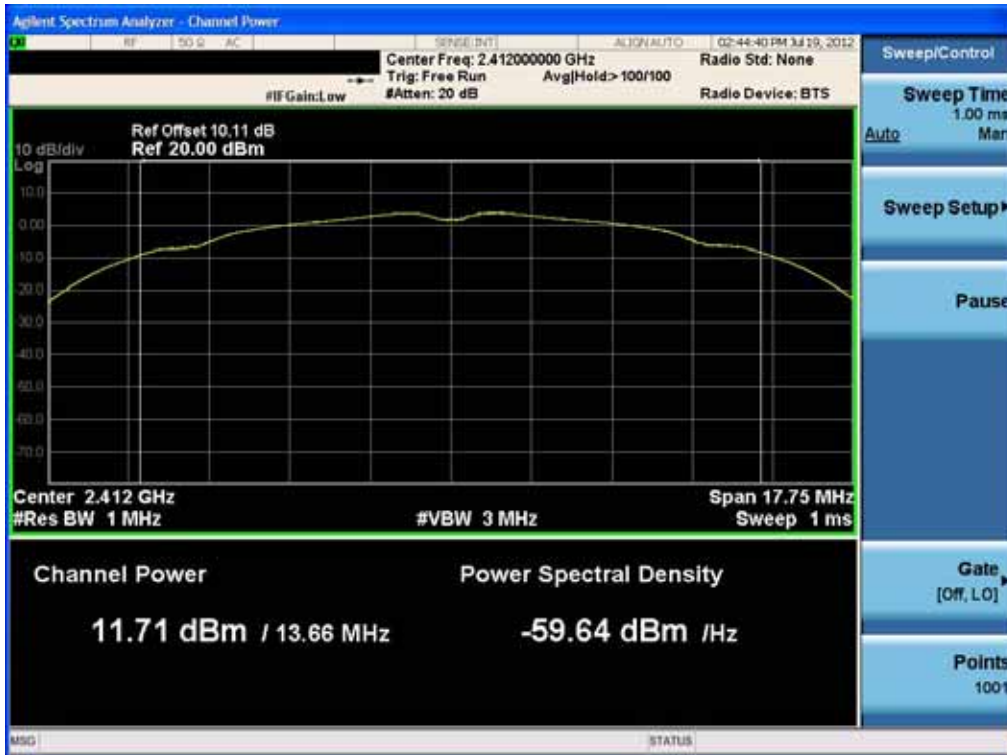

Conducted Output Power (802.11n-CH 165) 58.5 Mbps

Conducted Output Power (802.11n-CH 165) 65 Mbps

RESULT PLOTS-Average

Conducted Output Power (802.11b-CH 1) 1Mbps

Conducted Output Power (802.11b-CH 1) 2Mbps