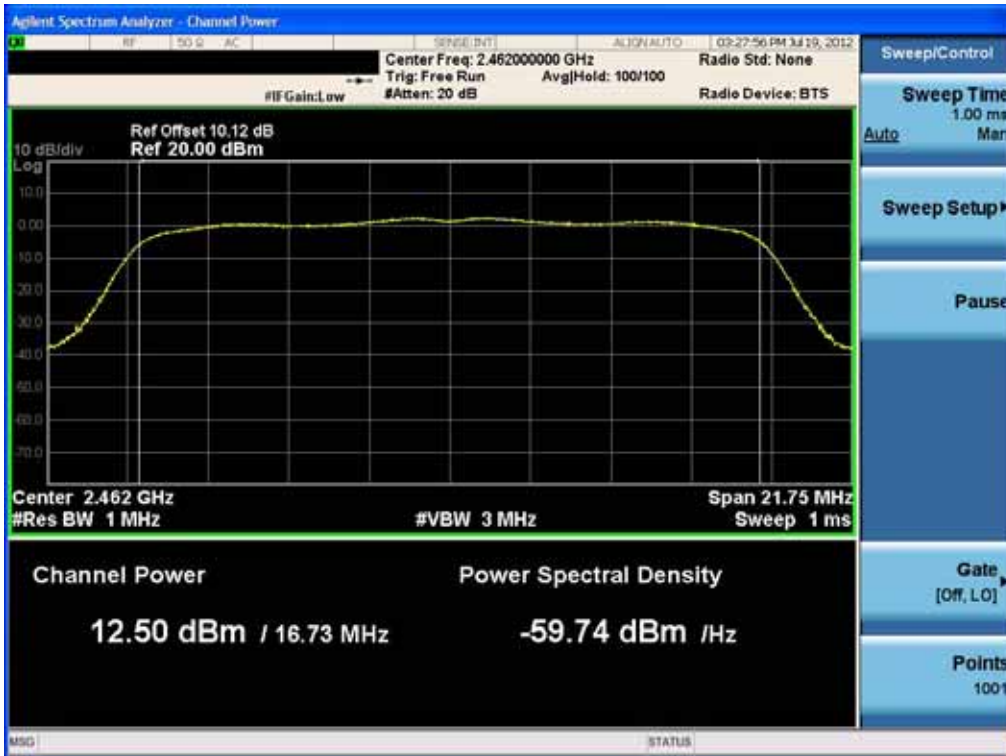

Conducted Output Power (802.11g-CH 6) 36Mbps

Conducted Output Power (802.11g-CH 6) 48Mbps

Conducted Output Power (802.11g-CH 6) 54Mbps

Conducted Output Power (802.11g-CH 11) 6Mbps

Conducted Output Power (802.11g-CH 11) 9Mbps