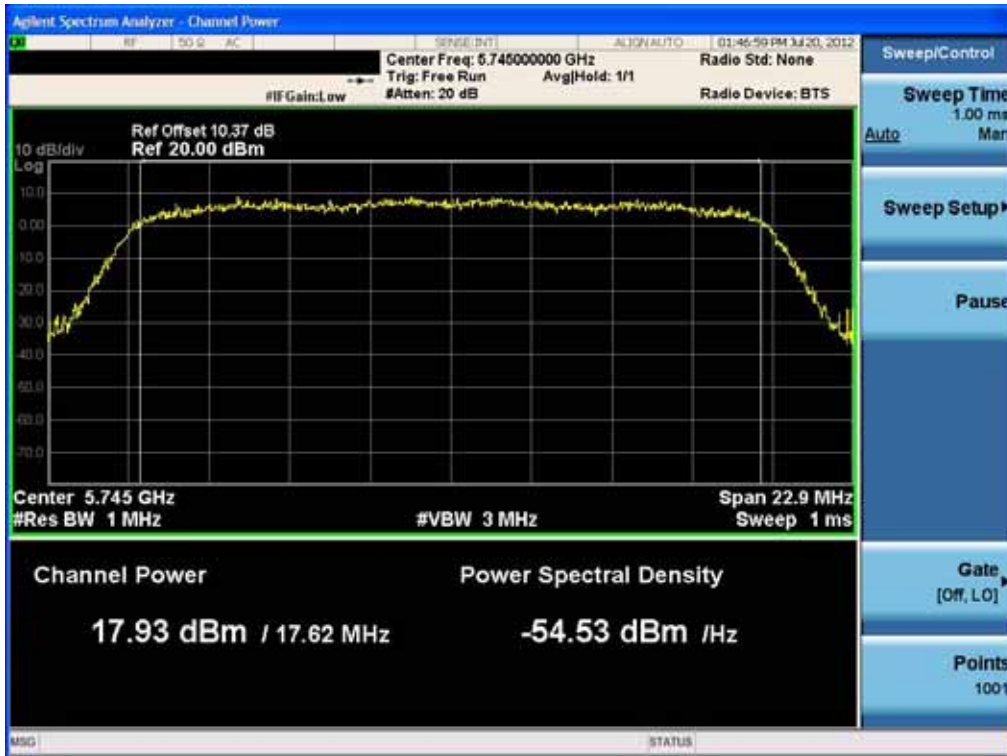

Conducted Output Power (802.11n-CH 149) 39 Mbps

Conducted Output Power (802.11n-CH 149) 52 Mbps

FCC PT.15.247 TEST REPORT	FCC CERTIFICATION REPORT		www.hct.co.kr
Test Report No. HCTR1208FR18	Date of Issue: August 16, 2012	EUT Type: Cellular/PCS GSM/GPRS/EDGE/WCDMA/HSDPA/HSUPA Phone with Bluetooth/WLAN/NFC	FCC ID: ZNF895

Conducted Output Power (802.11n-CH 149) 58.5 Mbps

Conducted Output Power (802.11n-CH 149) 65 Mbps

FCC PT.15.247 TEST REPORT	FCC CERTIFICATION REPORT		www.hct.co.kr
Test Report No. HCTR1208FR18	Date of Issue: August 16, 2012	EUT Type: Cellular/PCS GSM/GPRS/EDGE/WCDMA/HSDPA/HSUPA Phone with Bluetooth/WLAN/NFC	FCC ID: ZNF895