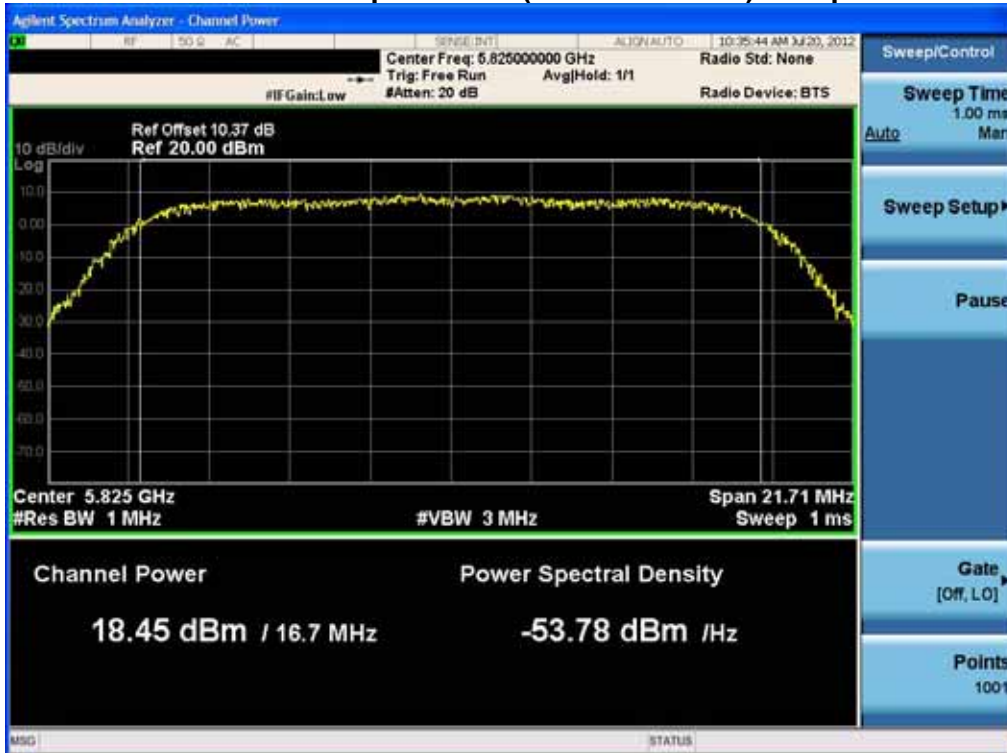

Conducted Output Power (802.11a-CH 149) 48 Mbps

Conducted Output Power (802.11a-CH 149) 54 Mbps

Conducted Output Power (802.11a-CH 157) 6 Mbps

Conducted Output Power (802.11a-CH 157) 9 Mbps

FCC PT.15.247 TEST REPORT	FCC CERTIFICATION REPORT		www.hct.co.kr
Test Report No. HCTR1208FR18	Date of Issue: August 16, 2012	EUT Type: Cellular/PCS GSM/GPRS/EDGE/WCDMA/HSDPA/HSUPA Phone with Bluetooth/WLAN/NFC	FCC ID: ZNF895

Conducted Output Power (802.11a-CH 157) 12 Mbps

Conducted Output Power (802.11a-CH 157) 18 Mbps

Conducted Output Power (802.11a-CH 157) 24 Mbps

Conducted Output Power (802.11a-CH 157) 36 Mbps

Conducted Output Power (802.11a-CH 157) 48 Mbps

Conducted Output Power (802.11a-CH 157) 54 Mbps

FCC PT.15.247 TEST REPORT	FCC CERTIFICATION REPORT		www.hct.co.kr
Test Report No. HCTR1208FR18	Date of Issue: August 16, 2012	EUT Type: Cellular/PCS GSM/GPRS/EDGE/WCDMA/HSDPA/HSUPA Phone with Bluetooth/WLAN/NFC	FCC ID: ZNF895

Conducted Output Power (802.11a-CH 165) 6 Mbps

Conducted Output Power (802.11a-CH 165) 9 Mbps

FCC PT.15.247 TEST REPORT	FCC CERTIFICATION REPORT		www.hct.co.kr
Test Report No. HCTR1208FR18	Date of Issue: August 16, 2012	EUT Type: Cellular/PCS GSM/GPRS/EDGE/WCDMA/HSDPA/HSUPA Phone with Bluetooth/WLAN/NFC	FCC ID: ZNF895