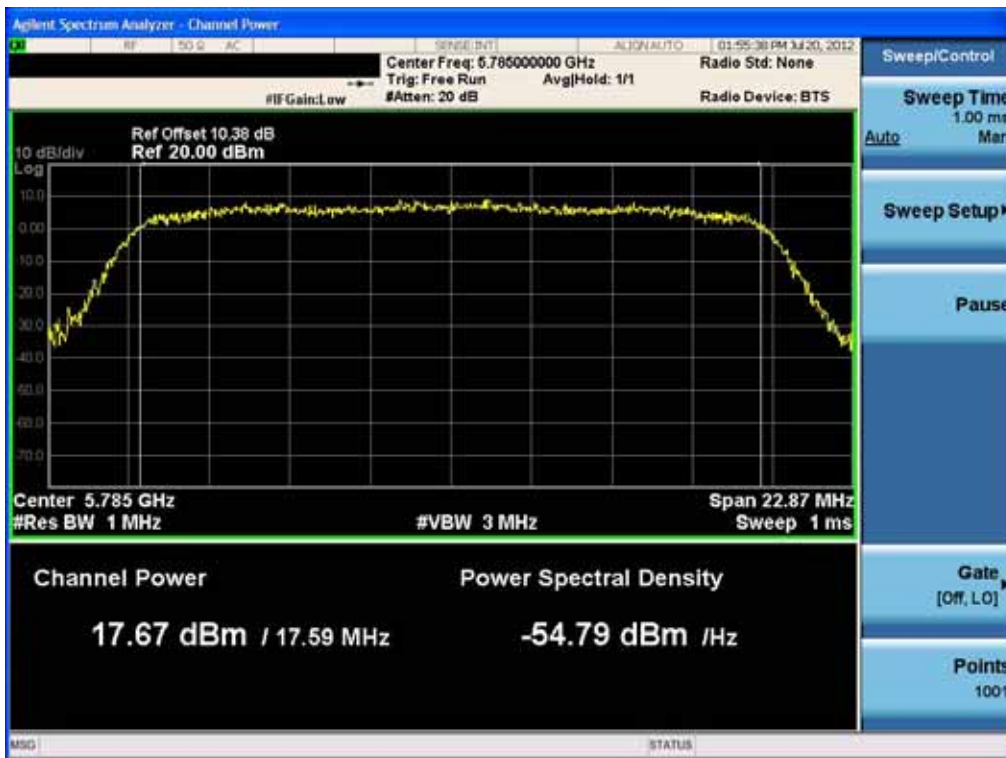

Conducted Output Power (802.11n-CH 157) 6.5 Mbps

Conducted Output Power (802.11n-CH 157) 13 Mbps

FCC PT.15.247 TEST REPORT	FCC CERTIFICATION REPORT		www.hct.co.kr
Test Report No. HCTR1208FR18	Date of Issue: August 16, 2012	EUT Type: Cellular/PCS GSM/GPRS/EDGE/WCDMA/HSDPA/HSUPA Phone with Bluetooth/WLAN/NFC	FCC ID: ZNF895

Conducted Output Power (802.11n-CH 157) 19.5 Mbps

Conducted Output Power (802.11n-CH 157) 26 Mbps

FCC PT.15.247 TEST REPORT	FCC CERTIFICATION REPORT		www.hct.co.kr
Test Report No. HCTR1208FR18	Date of Issue: August 16, 2012	EUT Type: Cellular/PCS GSM/GPRS/EDGE/WCDMA/HSDPA/HSUPA Phone with Bluetooth/WLAN/NFC	FCC ID: ZNF895

Conducted Output Power (802.11n-CH 157) 39 Mbps

Conducted Output Power (802.11n-CH 157) 52 Mbps

FCC PT.15.247 TEST REPORT	FCC CERTIFICATION REPORT		www.hct.co.kr
Test Report No. HCTR1208FR18	Date of Issue: August 16, 2012	EUT Type: Cellular/PCS GSM/GPRS/EDGE/WCDMA/HSDPA/HSUPA Phone with Bluetooth/WLAN/NFC	FCC ID: ZNF895