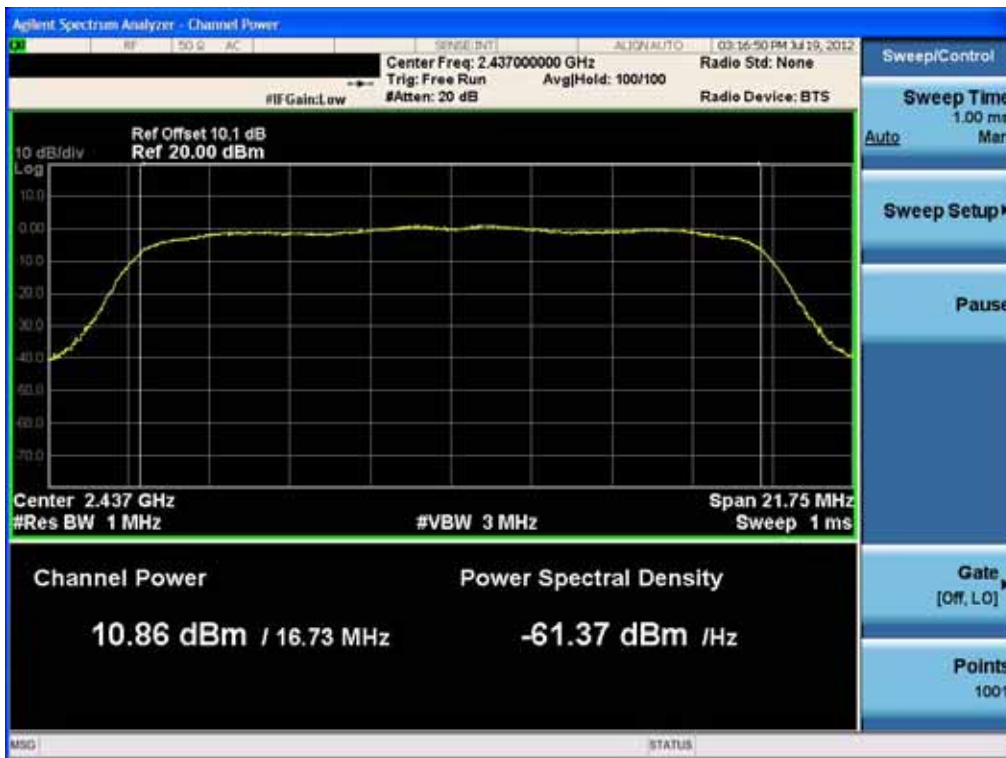

Conducted Output Power (802.11g-CH 6) 6Mbps

Conducted Output Power (802.11g-CH 6) 9Mbps

Conducted Output Power (802.11g-CH 6) 12Mbps

Conducted Output Power (802.11g-CH 6) 18Mbps

Conducted Output Power (802.11g-CH 6) 24Mbps

Conducted Output Power (802.11g-CH 6) 36Mbps

Conducted Output Power (802.11g-CH 6) 48Mbps

Conducted Output Power (802.11g-CH 6) 54Mbps

Conducted Output Power (802.11g-CH 11) 6Mbps

Conducted Output Power (802.11g-CH 11) 9Mbps