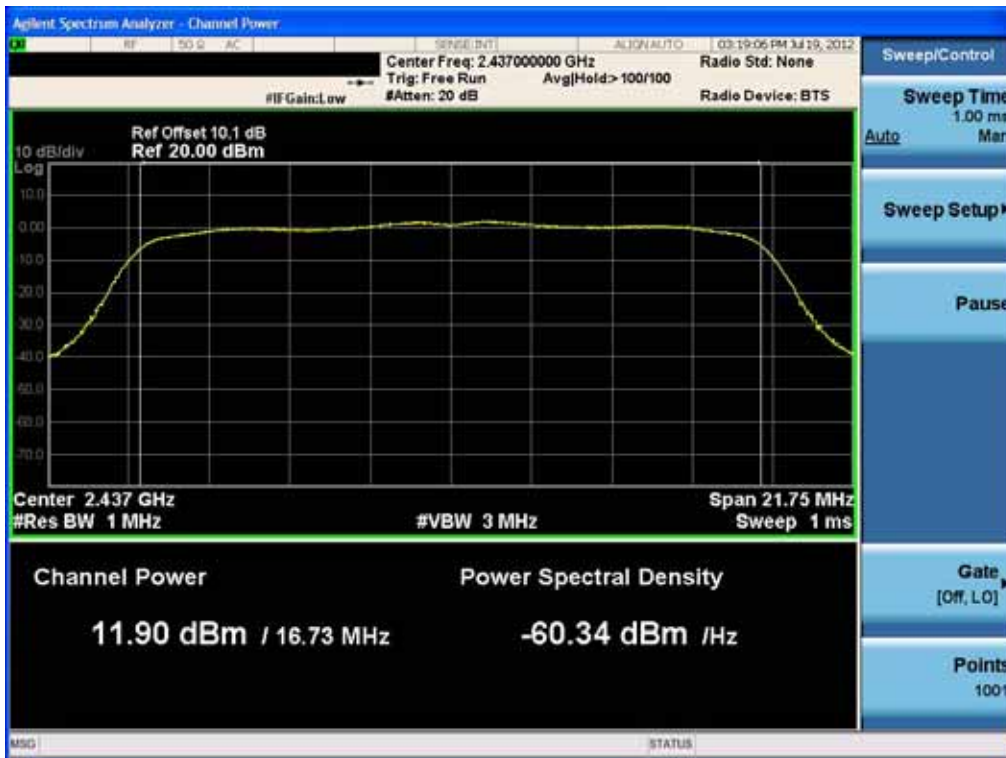

Conducted Output Power (802.11g-CH 1) 36Mbps

Conducted Output Power (802.11g-CH 1) 48Mbps

Conducted Output Power (802.11g-CH 1) 54Mbps

FCC PT.15.247 TEST REPORT	FCC CERTIFICATION REPORT		www.hct.co.kr
Test Report No. HCTR1208FR18	Date of Issue: August 16, 2012	EUT Type: Cellular/PCS GSM/GPRS/EDGE/WCDMA/HSDPA/HSUPA Phone with Bluetooth/WLAN/NFC	FCC ID: ZNFP895

Conducted Output Power (802.11g-CH 6) 6Mbps

Conducted Output Power (802.11g-CH 6) 9Mbps

Conducted Output Power (802.11g-CH 6) 12Mbps

Conducted Output Power (802.11g-CH 6) 18Mbps

Conducted Output Power (802.11g-CH 6) 24Mbps