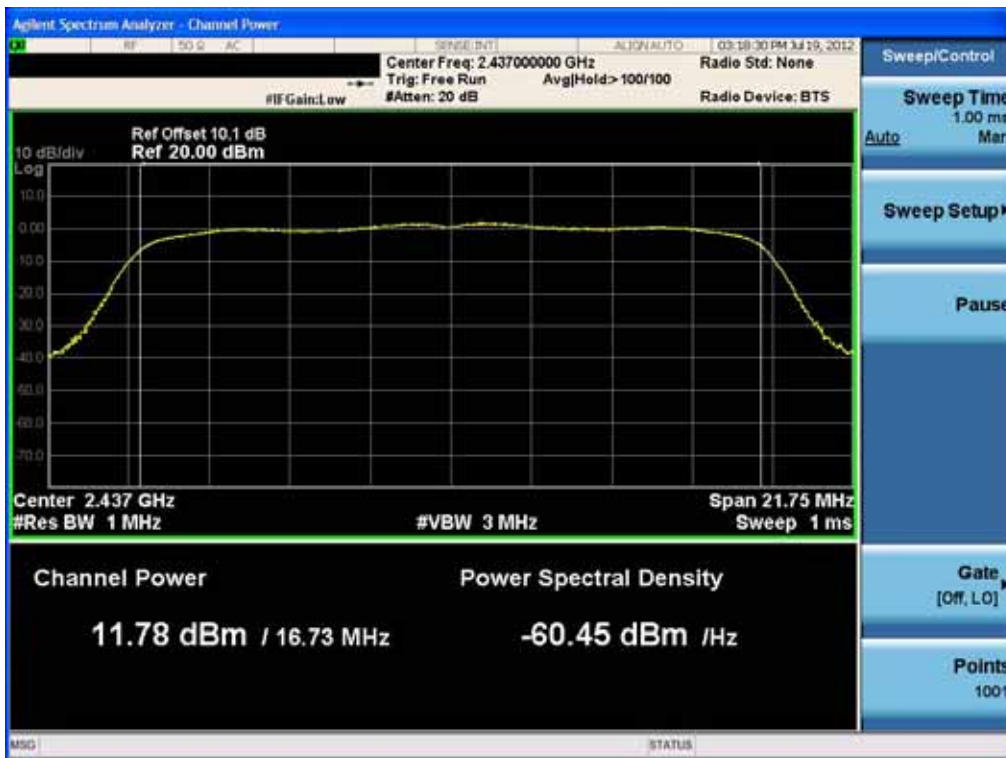

Conducted Output Power (802.11g-CH 1) 6Mbps

Conducted Output Power (802.11g-CH 1) 9Mbps

Conducted Output Power (802.11g-CH 1) 12Mbps

Conducted Output Power (802.11g-CH 1) 18Mbps

Conducted Output Power (802.11g-CH 1) 24Mbps

Conducted Output Power (802.11g-CH 1) 36Mbps

Conducted Output Power (802.11g-CH 1) 48Mbps

Conducted Output Power (802.11g-CH 1) 54Mbps

FCC PT.15.247 TEST REPORT	FCC CERTIFICATION REPORT		www.hct.co.kr
Test Report No. HCTR1208FR18	Date of Issue: August 16, 2012	EUT Type: Cellular/PCS GSM/GPRS/EDGE/WCDMA/HSDPA/HSUPA Phone with Bluetooth/WLAN/NFC	FCC ID: ZNFP895

Conducted Output Power (802.11g-CH 6) 6Mbps

Conducted Output Power (802.11g-CH 6) 9Mbps

Conducted Output Power (802.11g-CH 6) 12Mbps

Conducted Output Power (802.11g-CH 6) 18Mbps

Conducted Output Power (802.11g-CH 6) 24Mbps