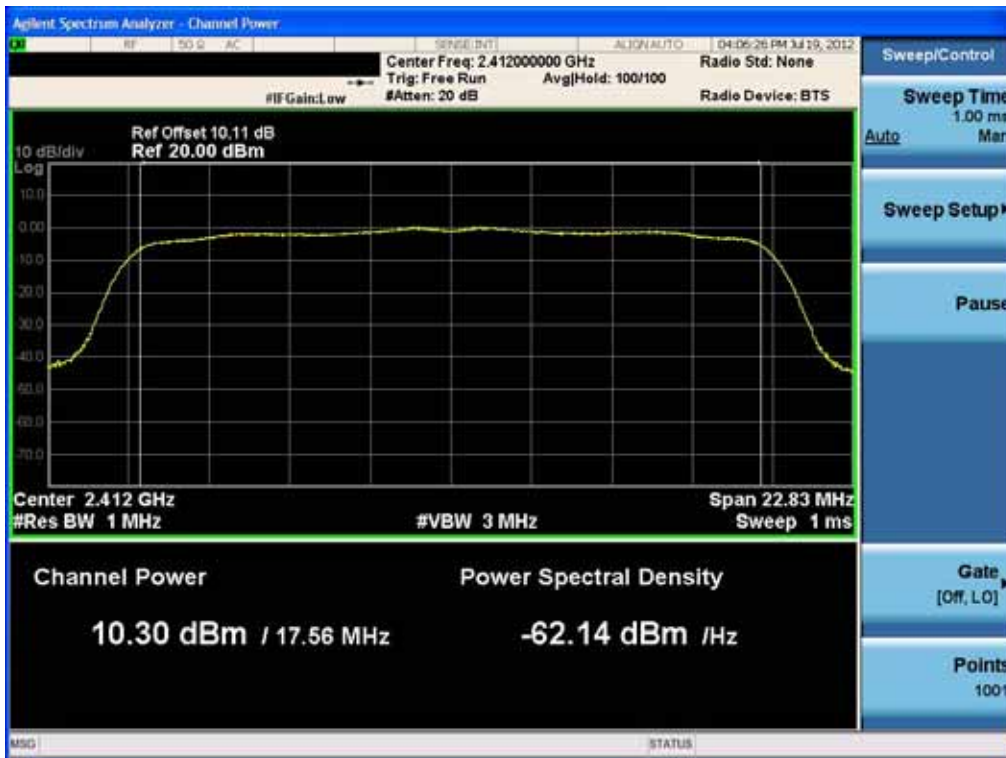

Conducted Output Power (802.11g-CH 11) 48Mbps

Conducted Output Power (802.11g-CH 11) 54Mbps

FCC PT.15.247 TEST REPORT	FCC CERTIFICATION REPORT		www.hct.co.kr
Test Report No. HCTR1208FR18	Date of Issue: August 16, 2012	EUT Type: Cellular/PCS GSM/GPRS/EDGE/WCDMA/HSDPA/HSUPA Phone with Bluetooth/WLAN/NFC	FCC ID: ZNFP895

Conducted Output Power (802.11n-CH 1) 6.5Mbps

Conducted Output Power (802.11n-CH 1) 13Mbps

FCC PT.15.247 TEST REPORT	FCC CERTIFICATION REPORT		www.hct.co.kr
Test Report No. HCTR1208FR18	Date of Issue: August 16, 2012	EUT Type: Cellular/PCS GSM/GPRS/EDGE/WCDMA/HSDPA/HSUPA Phone with Bluetooth/WLAN/NFC	FCC ID: ZNF895

Conducted Output Power (802.11n-CH 1) 19.5Mbps

Conducted Output Power (802.11n-CH 1) 26Mbps

FCC PT.15.247 TEST REPORT	FCC CERTIFICATION REPORT		www.hct.co.kr
Test Report No. HCTR1208FR18	Date of Issue: August 16, 2012	EUT Type: Cellular/PCS GSM/GPRS/EDGE/WCDMA/HSDPA/HSUPA Phone with Bluetooth/WLAN/NFC	FCC ID: ZNF895