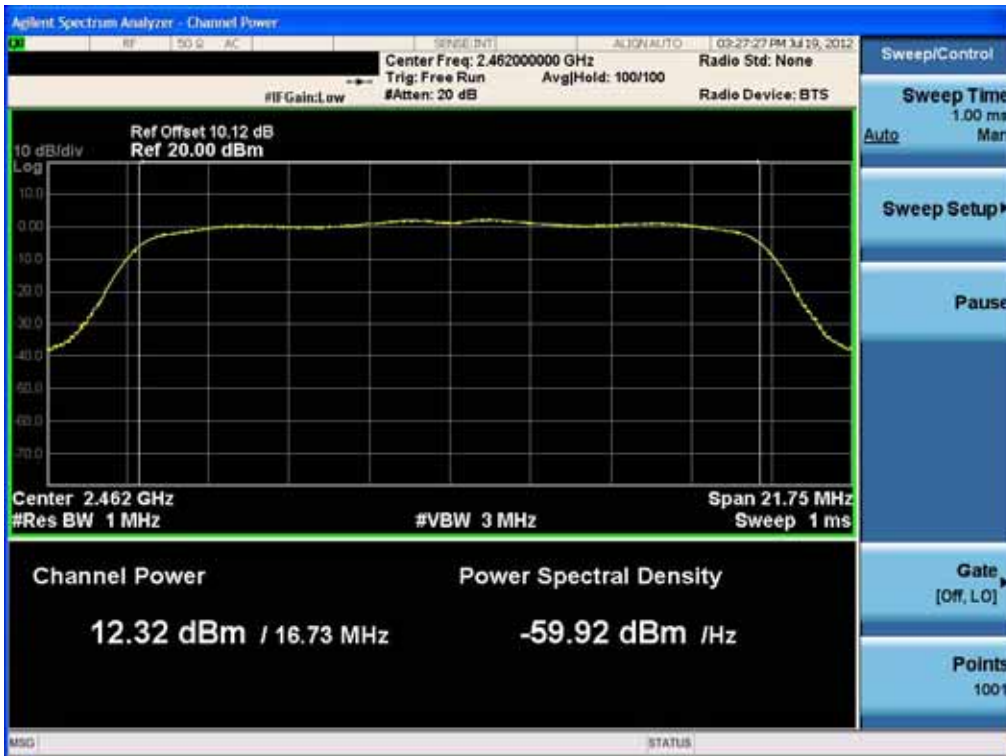

Conducted Output Power (802.11g-CH 6) 36Mbps

Conducted Output Power (802.11g-CH 6) 48Mbps

Conducted Output Power (802.11g-CH 6) 54Mbps

Conducted Output Power (802.11g-CH 11) 6Mbps

Conducted Output Power (802.11g-CH 11) 9Mbps