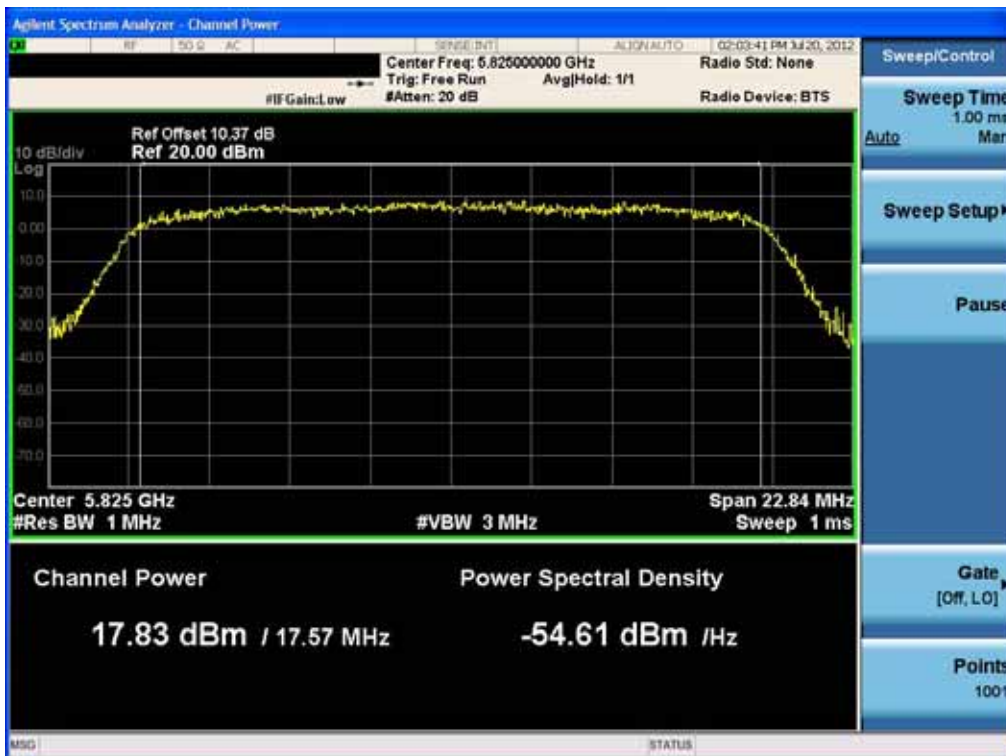

Conducted Output Power (802.11n-CH 165) 19.5 Mbps

Conducted Output Power (802.11n-CH 165) 26 Mbps

Conducted Output Power (802.11n-CH 165) 39 Mbps

Conducted Output Power (802.11n-CH 165) 52 Mbps

FCC PT.15.247 TEST REPORT	FCC CERTIFICATION REPORT		www.hct.co.kr
Test Report No. HCTR1208FR18	Date of Issue: August 16, 2012	EUT Type: Cellular/PCS GSM/GPRS/EDGE/WCDMA/HSDPA/HSUPA Phone with Bluetooth/WLAN/NFC	FCC ID: ZNF895

Conducted Output Power (802.11n-CH 165) 58.5 Mbps

Conducted Output Power (802.11n-CH 165) 65 Mbps

RESULT PLOTS-Average

Conducted Output Power (802.11b-CH 1) 1Mbps

Conducted Output Power (802.11b-CH 1) 2Mbps