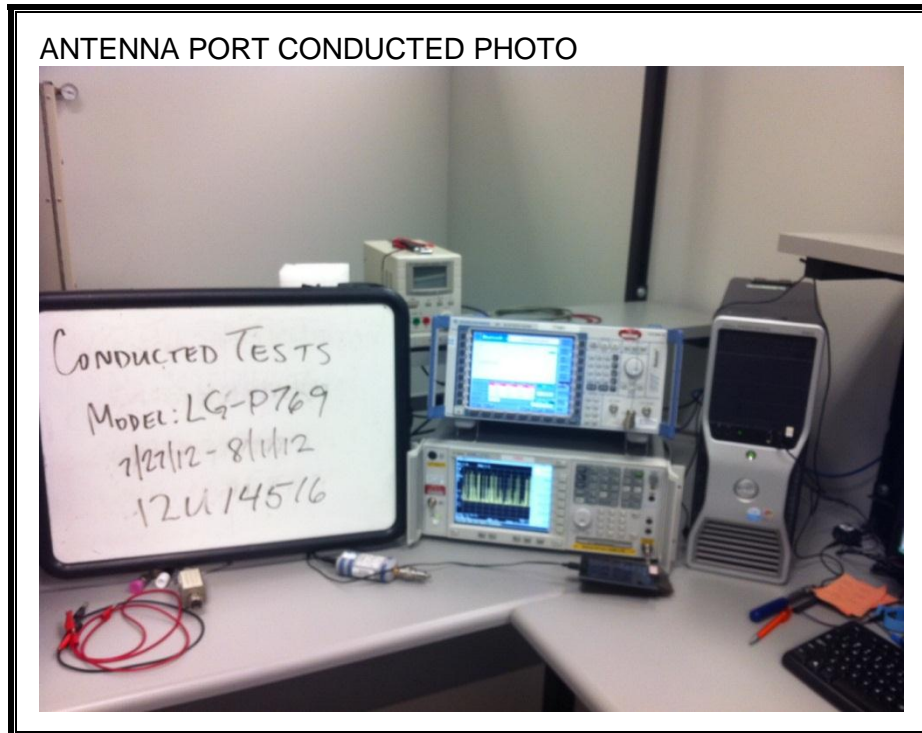

11. SETUP PHOTOS

ANTENNA PORT CONDUCTED RF MEASUREMENT SETUP

RADIATED RF MEASUREMENT SETUP

RADIATED BACK PHOTO

RADIATED RF MEASUREMENT SETUP FOR PORTABLE CONFIGURATION

POWERLINE CONDUCTED EMISSIONS MEASUREMENT SETUP