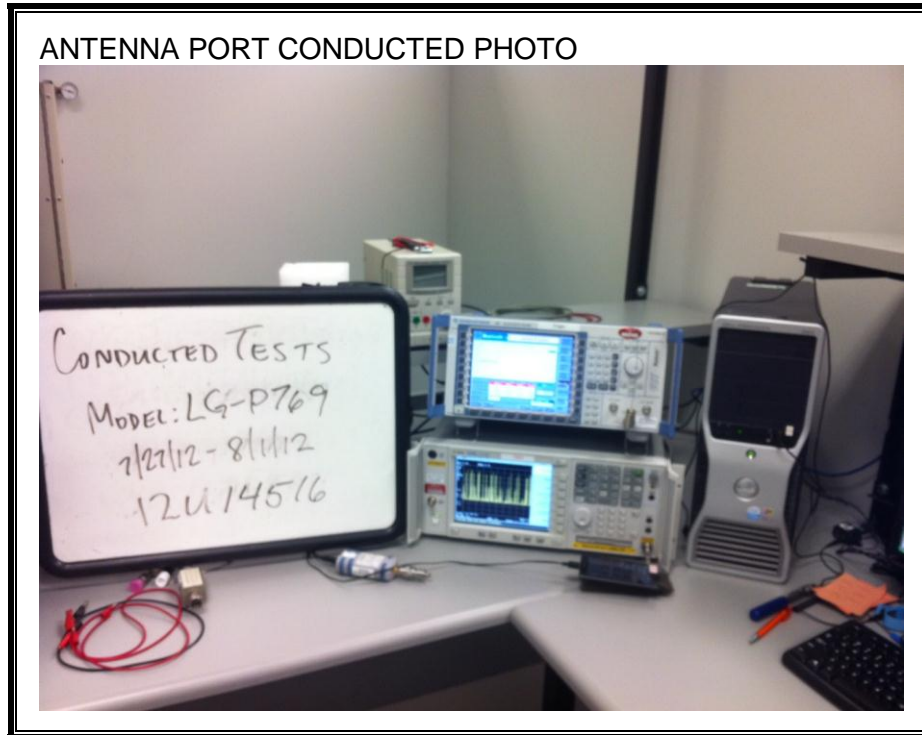

10. SETUP PHOTOS

ANTENNA PORT CONDUCTED RF MEASUREMENT SETUP

RADIATED RF MEASUREMENT SETUP

RADIATED FRONT PHOTO

30-1000MHz

>1GHz

RADIATED BACK PHOTO

30-1000MHz

>1GHz

RADIATED RF MEASUREMENT SETUP FOR PORTABLE CONFIGURATION

POWERLINE CONDUCTED EMISSIONS MEASUREMENT SETUP

END OF REPORT