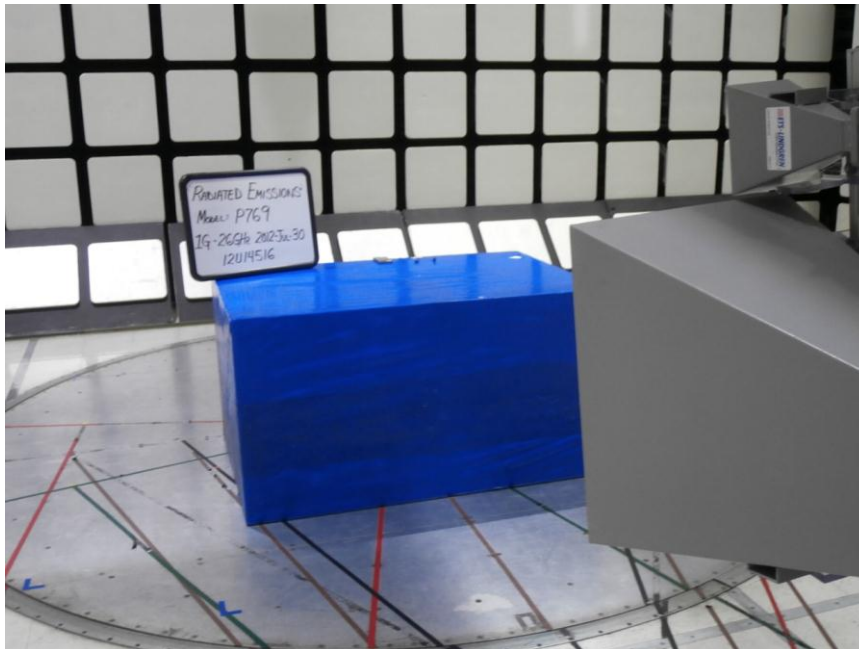

10. SETUP PHOTOS

ANTENNA PORT CONDUCTED RF MEASUREMENT SETUP

RADIATED RF MEASUREMENT SETUP

RADIATED FRONT PHOTO

30-1000MHz

>1GHz

RADIATED BACK PHOTO

30-1000MHz

>1GHz

RADIATED RF MEASUREMENT SETUP FOR PORTABLE CONFIGURATION

POWERLINE CONDUCTED EMISSIONS MEASUREMENT SETUP

END OF REPORT