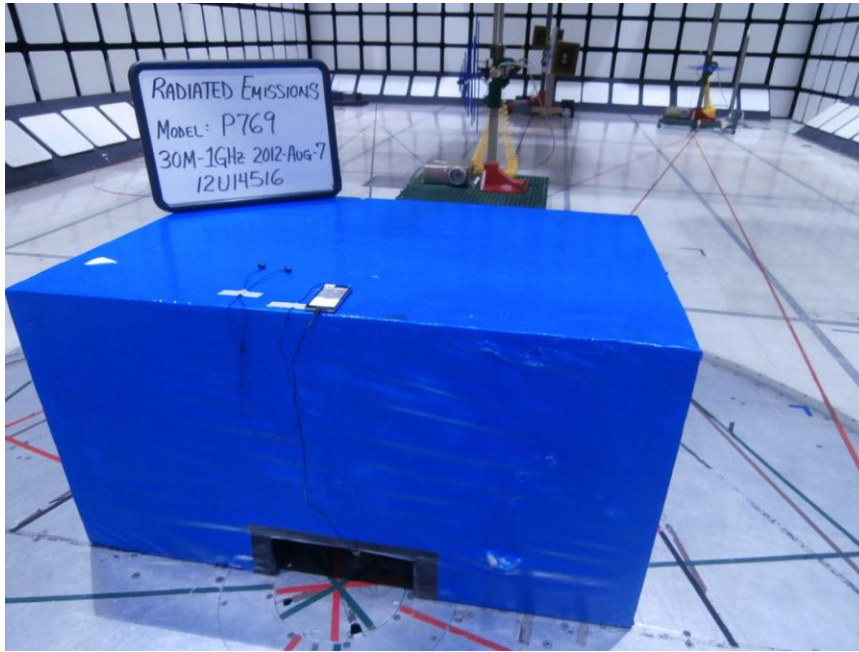

10. SETUP PHOTOS

ANTENNA PORT CONDUCTED RF MEASUREMENT SETUP

RADIATED RF MEASUREMENT SETUP

RADIATED FRONT PHOTO

30-1000MHz

>1GHz

RADIATED BACK PHOTO

30-1000MHz

>1GHz

RADIATED RF MEASUREMENT SETUP FOR PORTABLE CONFIGURATION

POWERLINE CONDUCTED EMISSIONS MEASUREMENT SETUP

END OF REPORT