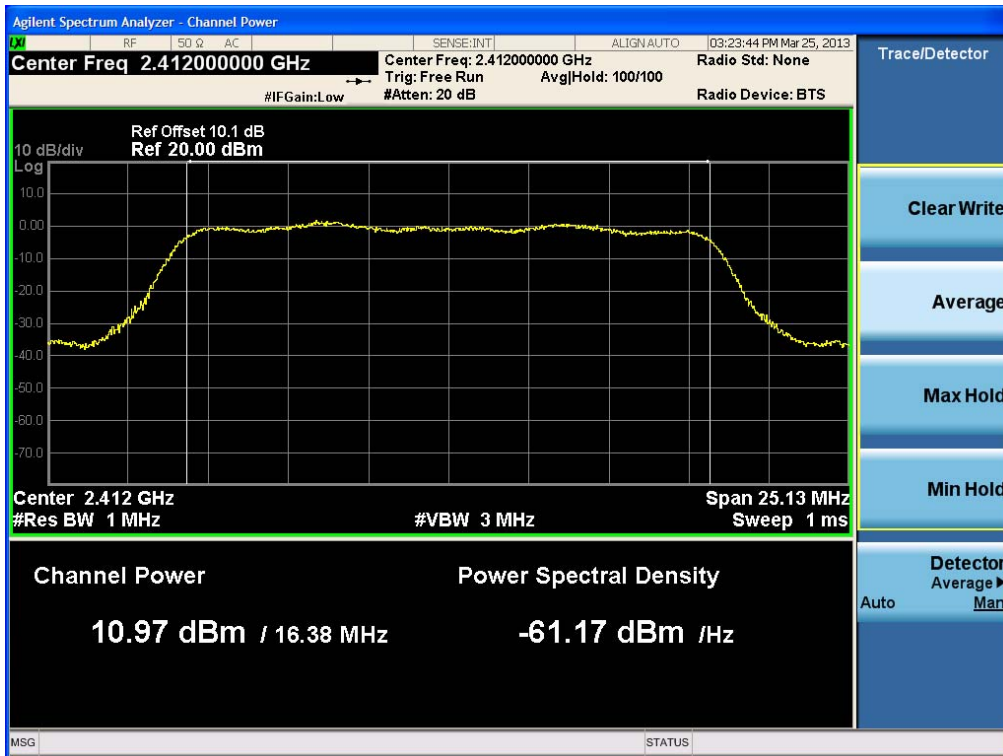

Conducted Output Power (802.11g-CH 1) 54Mbps

FCC PT.15.247 TEST REPORT	FCC CERTIFICATION REPORT		www.hct.co.kr
Test Report No. HCTR1304FR11-1	Date of Issue: April 16, 2013	EUT Type: Cellular/PCS GSM/GPRS/EDGE Rx only/WCDMA/HSDPA/HSUPA Phone with Bluetooth/WLAN	FCC ID: ZNFP716