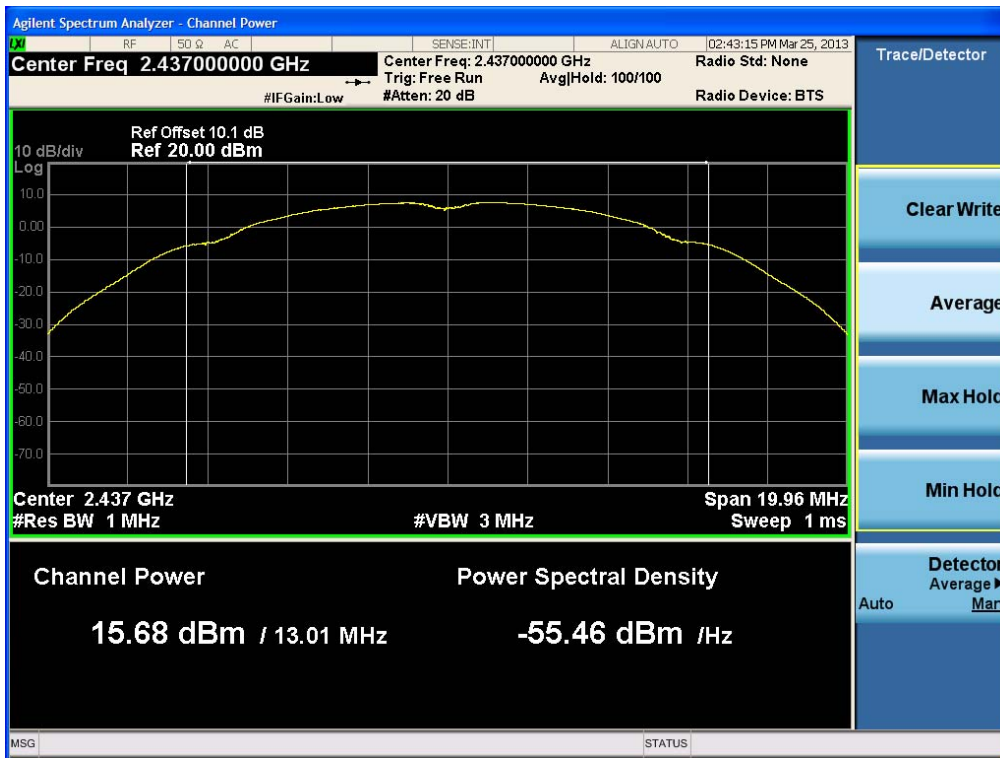

RESULT PLOTS-Average

Conducted Output Power (802.11b-CH 1) 1Mbps

Conducted Output Power (802.11b-CH 1) 2Mbps

FCC PT.15.247 TEST REPORT	FCC CERTIFICATION REPORT		<a href="http://www.hct.co.kr">www.hct.co.kr</a>
Test Report No. HCTR1304FR11-1	Date of Issue: April 16, 2013	EUT Type: Cellular/PCS GSM/GPRS/EDGE Rx only/WCDMA/HSDPA/HSUPA Phone with Bluetooth/WLAN	FCC ID: ZNFP716

### Conducted Output Power (802.11b-CH 1) 5.5Mbps

### Conducted Output Power (802.11b-CH 1) 11Mbps

FCC PT.15.247 TEST REPORT	FCC CERTIFICATION REPORT		<a href="http://www.hct.co.kr">www.hct.co.kr</a>
Test Report No. HCTR1304FR11-1	Date of Issue: April 16, 2013	EUT Type: Cellular/PCS GSM/GPRS/EDGE Rx only/WCDMA/HSDPA/HSUPA Phone with Bluetooth/WLAN	FCC ID: ZNFP716

### Conducted Output Power (802.11b-CH 6) 1Mbps