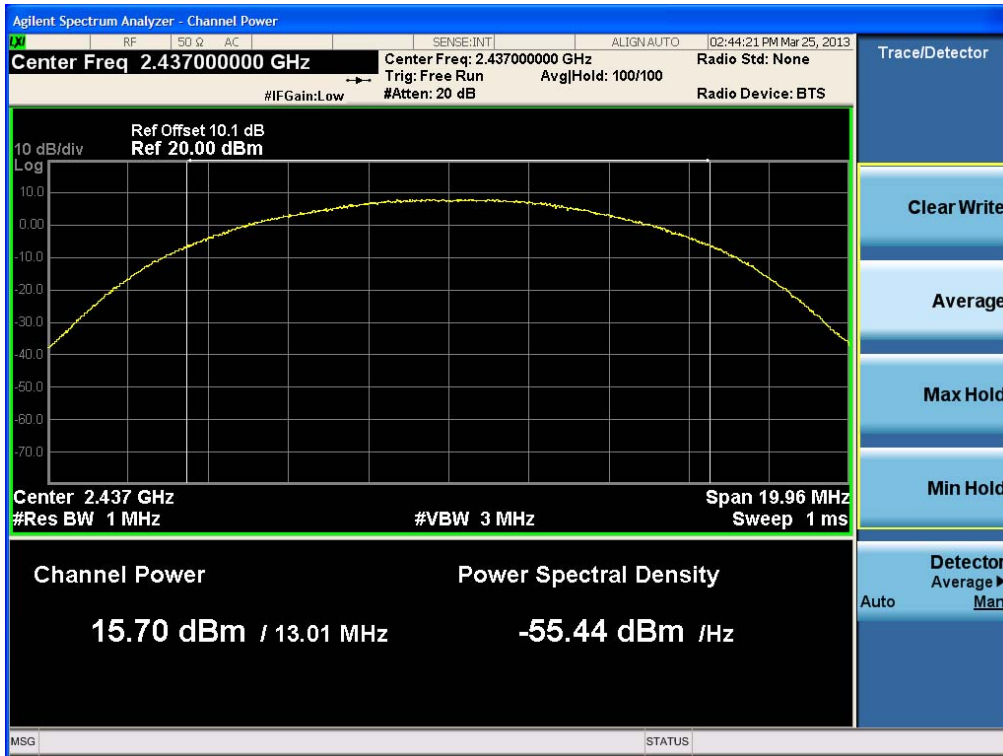

### Conducted Output Power (802.11b-CH 1) 11Mbps

FCC PT.15.247 TEST REPORT	FCC CERTIFICATION REPORT		<a href="http://www.hct.co.kr">www.hct.co.kr</a>
Test Report No. HCTR1304FR11-1	Date of Issue: April 16, 2013	EUT Type: Cellular/PCS GSM/GPRS/EDGE Rx only/WCDMA/HSDPA/HSUPA Phone with Bluetooth/WLAN	FCC ID: ZNFP716

### Conducted Output Power (802.11b-CH 6) 1Mbps

### Conducted Output Power (802.11b-CH 6) 2Mbps

FCC PT.15.247 TEST REPORT	FCC CERTIFICATION REPORT		<a href="http://www.hct.co.kr">www.hct.co.kr</a>
Test Report No. HCTR1304FR11-1	Date of Issue: April 16, 2013	EUT Type: Cellular/PCS GSM/GPRS/EDGE Rx only/WCDMA/HSDPA/HSUPA Phone with Bluetooth/WLAN	FCC ID: ZNFP716

### Conducted Output Power (802.11b-CH 6) 5.5Mbps