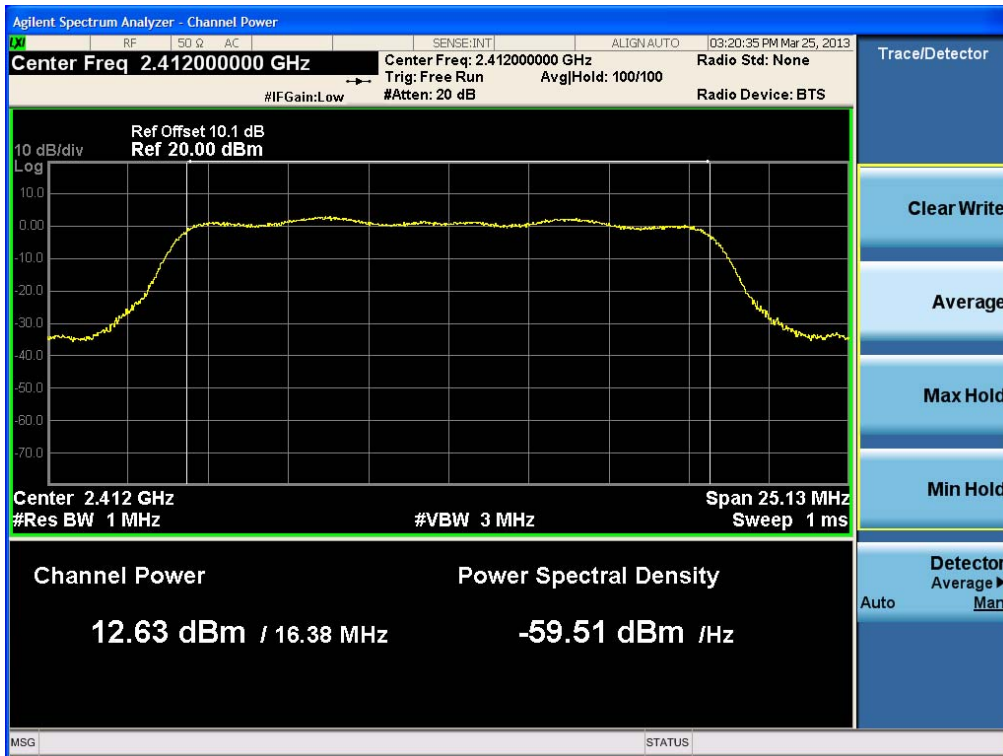

Conducted Output Power (802.11g-CH 1) 9Mbps

FCC PT.15.247 TEST REPORT	FCC CERTIFICATION REPORT		www.hct.co.kr
Test Report No. HCTR1304FR11-1	Date of Issue: April 16, 2013	EUT Type: Cellular/PCS GSM/GPRS/EDGE Rx only/WCDMA/HSDPA/HSUPA Phone with Bluetooth/WLAN	FCC ID: ZNFP716