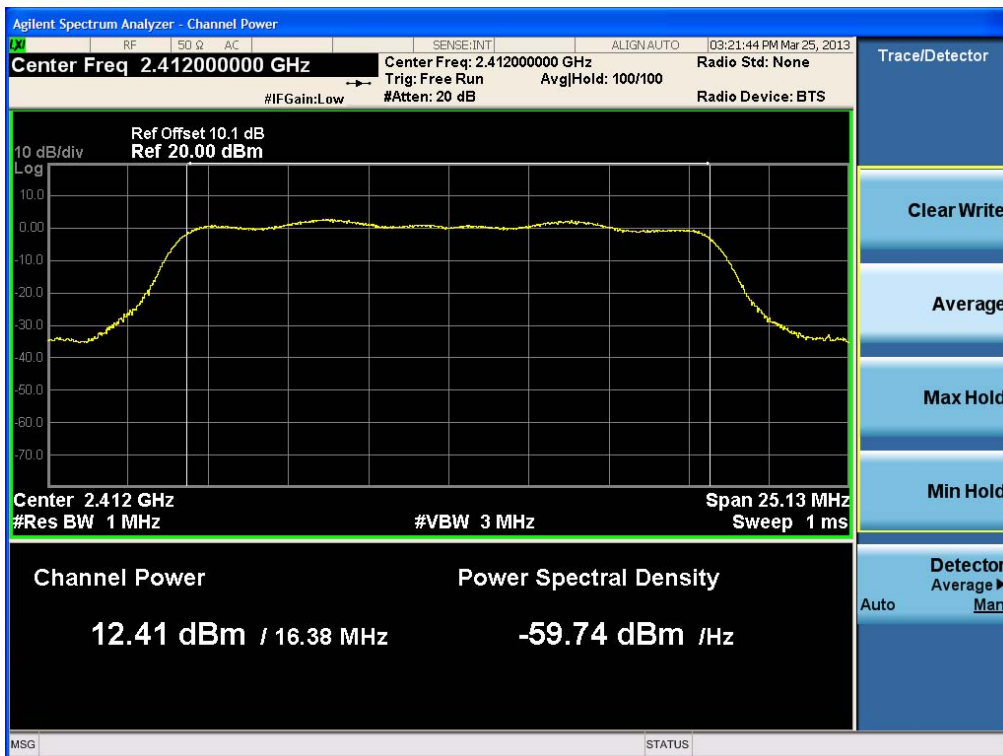

Conducted Output Power (802.11g-CH 1) 18Mbps

FCC PT.15.247 TEST REPORT	FCC CERTIFICATION REPORT		www.hct.co.kr
Test Report No. HCTR1304FR11-1	Date of Issue: April 16, 2013	EUT Type: Cellular/PCS GSM/GPRS/EDGE Rx only/WCDMA/HSDPA/HSUPA Phone with Bluetooth/WLAN	FCC ID: ZNFP716