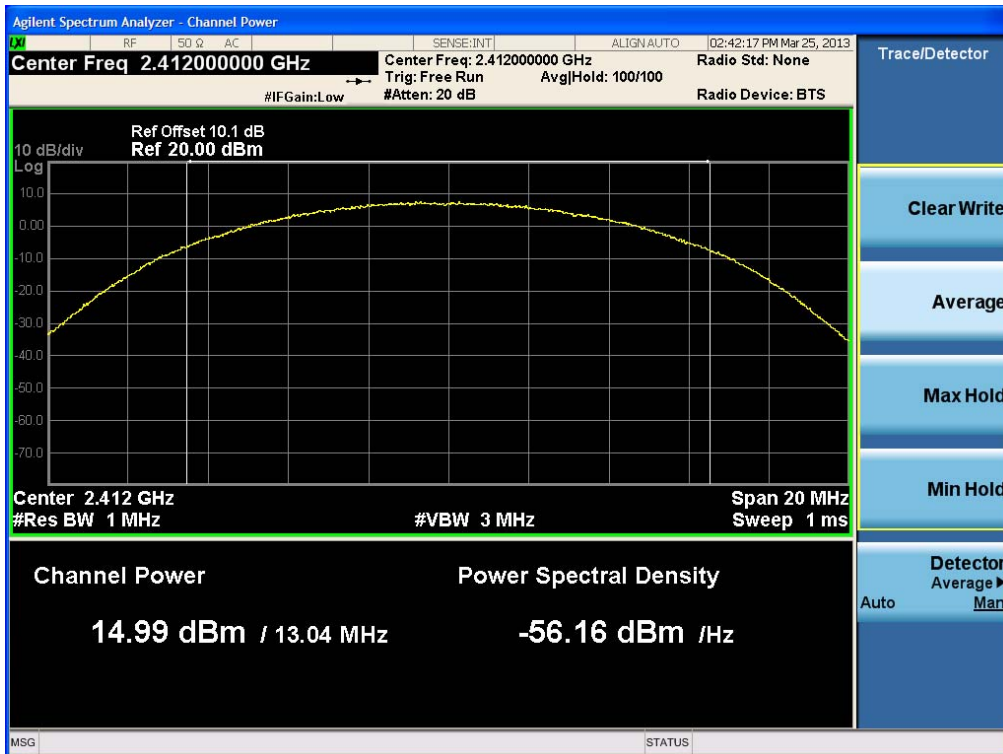

RESULT PLOTS-Average

Conducted Output Power (802.11b-CH 1) 1Mbps

Conducted Output Power (802.11b-CH 1) 2Mbps

FCC PT.15.247 TEST REPORT	FCC CERTIFICATION REPORT		<a href="http://www.hct.co.kr">www.hct.co.kr</a>
Test Report No. HCTR1304FR11-1	Date of Issue: April 16, 2013	EUT Type: Cellular/PCS GSM/GPRS/EDGE Rx only/WCDMA/HSDPA/HSUPA Phone with Bluetooth/WLAN	FCC ID: ZNFP716

### Conducted Output Power (802.11b-CH 1) 5.5Mbps

### Conducted Output Power (802.11b-CH 1) 11Mbps

FCC PT.15.247 TEST REPORT	FCC CERTIFICATION REPORT		<a href="http://www.hct.co.kr">www.hct.co.kr</a>
Test Report No. HCTR1304FR11-1	Date of Issue: April 16, 2013	EUT Type: Cellular/PCS GSM/GPRS/EDGE Rx only/WCDMA/HSDPA/HSUPA Phone with Bluetooth/WLAN	FCC ID: ZNFP716

### Conducted Output Power (802.11b-CH 6) 1Mbps