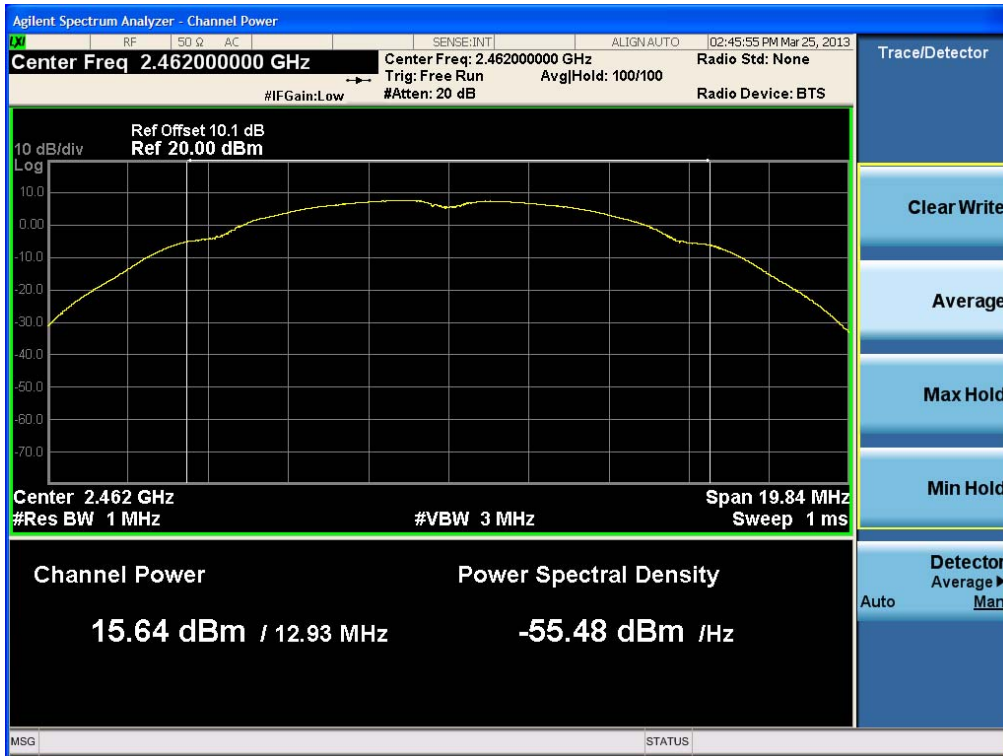

### Conducted Output Power (802.11b-CH 6) 2Mbps

FCC PT.15.247 TEST REPORT	FCC CERTIFICATION REPORT		<a href="http://www.hct.co.kr">www.hct.co.kr</a>
Test Report No. HCTR1304FR11-1	Date of Issue: April 16, 2013	EUT Type: Cellular/PCS GSM/GPRS/EDGE Rx only/WCDMA/HSDPA/HSUPA Phone with Bluetooth/WLAN	FCC ID: ZNFP716

### Conducted Output Power (802.11b-CH 6) 5.5Mbps

### Conducted Output Power (802.11b-CH 6) 11Mbps

FCC PT.15.247 TEST REPORT	FCC CERTIFICATION REPORT		<a href="http://www.hct.co.kr">www.hct.co.kr</a>
Test Report No. HCTR1304FR11-1	Date of Issue: April 16, 2013	EUT Type: Cellular/PCS GSM/GPRS/EDGE Rx only/WCDMA/HSDPA/HSUPA Phone with Bluetooth/WLAN	FCC ID: ZNFP716

### Conducted Output Power (802.11b-CH 11) 1Mbps