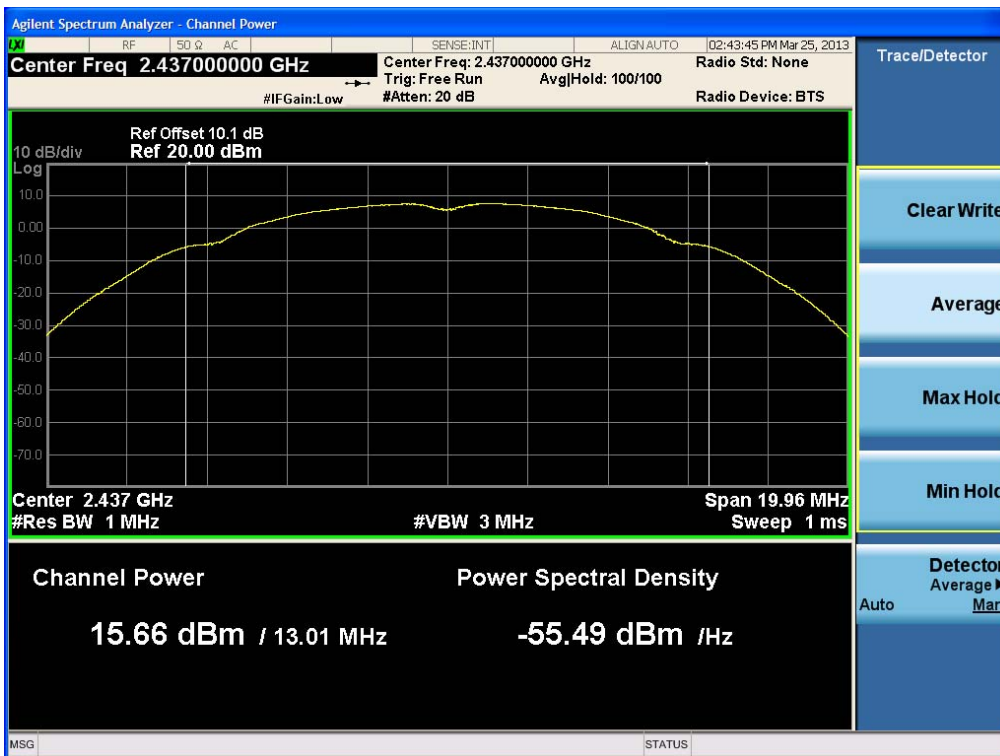

Conducted Output Power (802.11b-CH 6) 2Mbps

FCC PT.15.247 TEST REPORT	FCC CERTIFICATION REPORT		www.hct.co.kr
Test Report No. HCTR1304FR11-1	Date of Issue: April 16, 2013	EUT Type: Cellular/PCS GSM/GPRS/EDGE Rx only/WCDMA/HSDPA/HSUPA Phone with Bluetooth/WLAN	FCC ID: ZNFP716