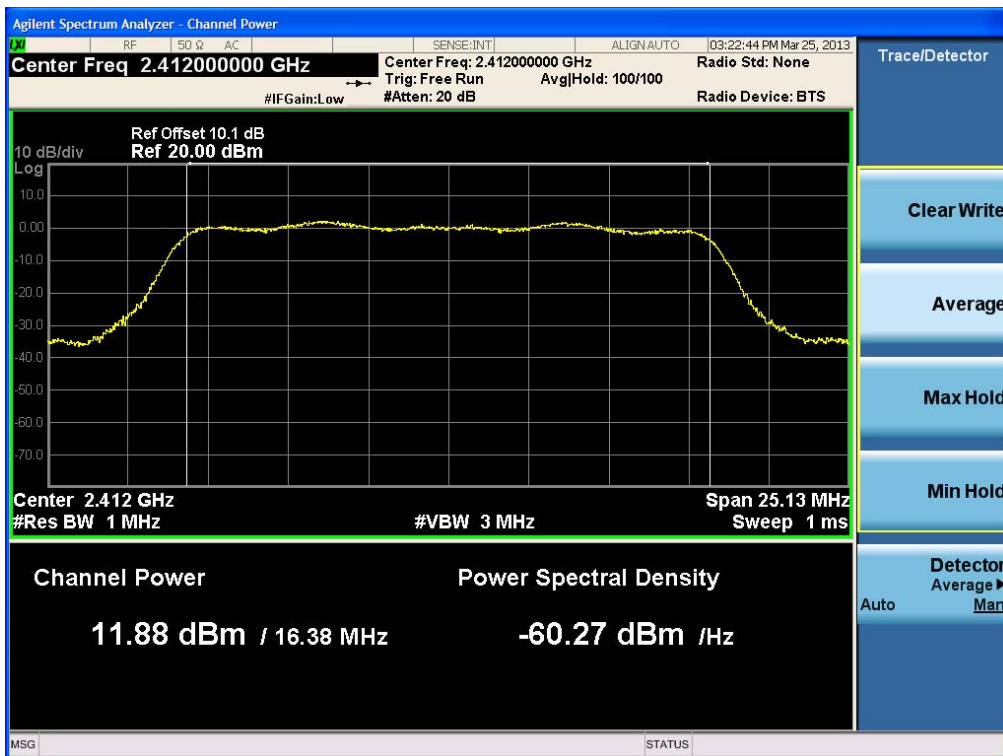

Conducted Output Power (802.11g-CH 1) 36Mbps

FCC PT.15.247 TEST REPORT	FCC CERTIFICATION REPORT		www.hct.co.kr
Test Report No. HCTR1304FR11-1	Date of Issue: April 16, 2013	EUT Type: Cellular/PCS GSM/GPRS/EDGE Rx only/WCDMA/HSDPA/HSUPA Phone with Bluetooth/WLAN	FCC ID: ZNFP716