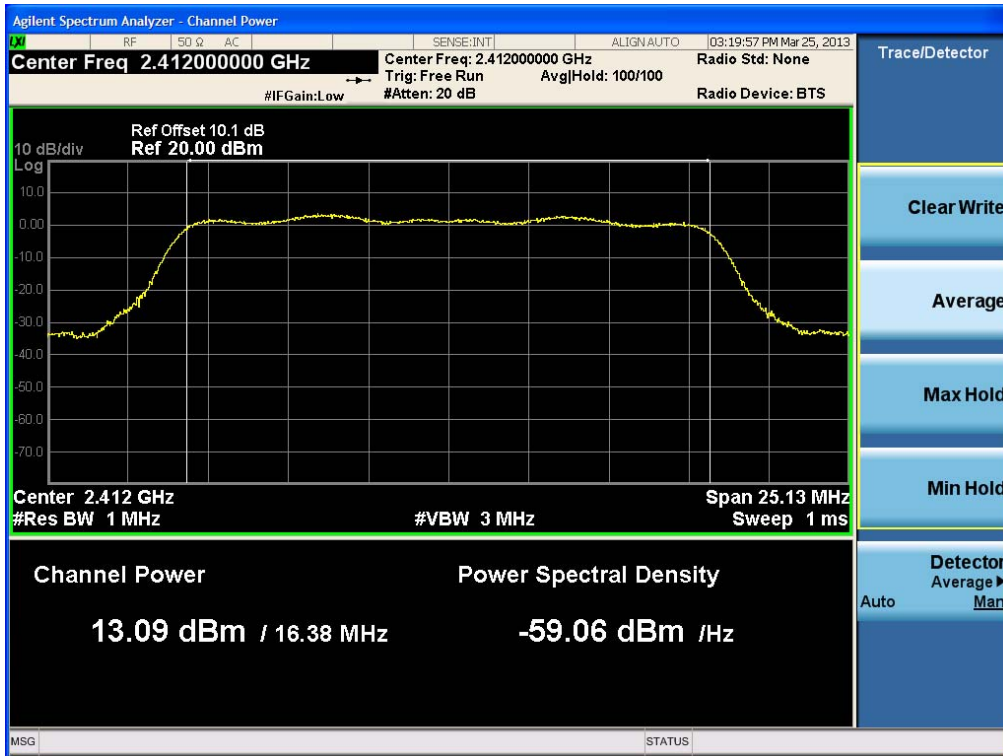

### Conducted Output Power (802.11b-CH 11) 2Mbps

FCC PT.15.247 TEST REPORT	FCC CERTIFICATION REPORT		<a href="http://www.hct.co.kr">www.hct.co.kr</a>
Test Report No. HCTR1304FR11-1	Date of Issue: April 16, 2013	EUT Type: Cellular/PCS GSM/GPRS/EDGE Rx only/WCDMA/HSDPA/HSUPA Phone with Bluetooth/WLAN	FCC ID: ZNFP716

### Conducted Output Power (802.11b-CH 11) 5.5Mbps

### Conducted Output Power (802.11b-CH 11) 11Mbps

FCC PT.15.247 TEST REPORT	FCC CERTIFICATION REPORT		<a href="http://www.hct.co.kr">www.hct.co.kr</a>
Test Report No. HCTR1304FR11-1	Date of Issue: April 16, 2013	EUT Type: Cellular/PCS GSM/GPRS/EDGE Rx only/WCDMA/HSDPA/HSUPA Phone with Bluetooth/WLAN	FCC ID: ZNFP716

### Conducted Output Power (802.11g-CH 1) 6Mbps