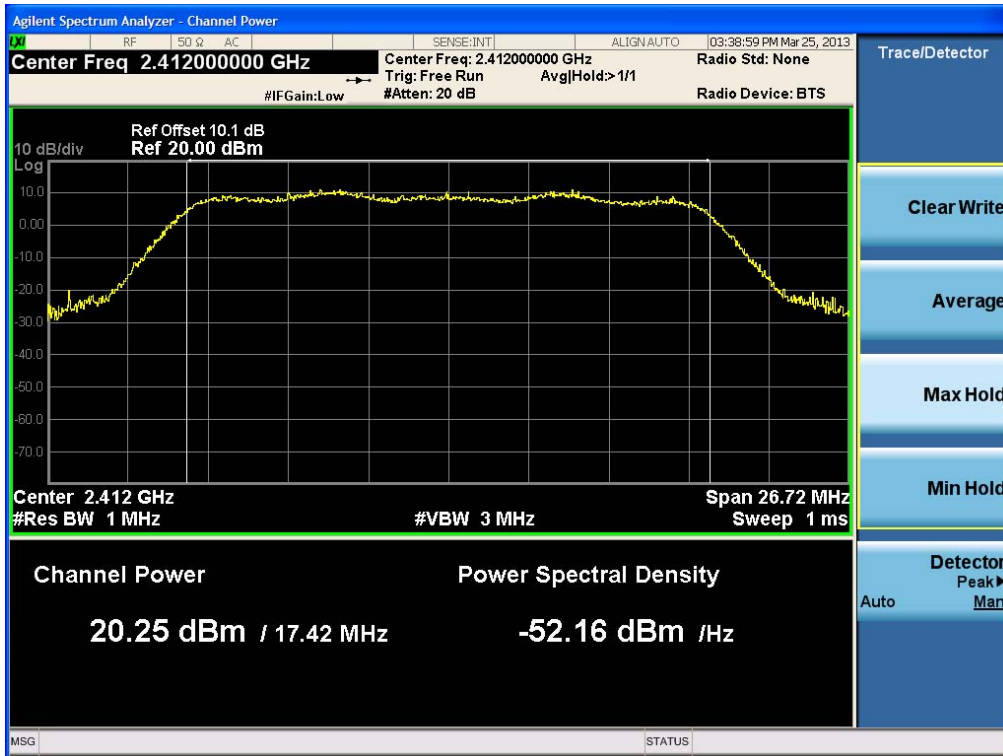

Conducted Output Power (802.11n-CH 1) 19.5Mbps

Conducted Output Power (802.11n-CH 1) 26Mbps

FCC PT.15.247 TEST REPORT	FCC CERTIFICATION REPORT		www.hct.co.kr
Test Report No. HCTR1304FR11-1	Date of Issue: April 16, 2013	EUT Type: Cellular/PCS GSM/GPRS/EDGE Rx only/WCDMA/HSDPA/HSUPA Phone with Bluetooth/WLAN	FCC ID: ZNFP716

Conducted Output Power (802.11n-CH 1) 39Mbps

Conducted Output Power (802.11n-CH 1) 52Mbps

FCC PT.15.247 TEST REPORT	FCC CERTIFICATION REPORT		www.hct.co.kr
Test Report No. HCTR1304FR11-1	Date of Issue: April 16, 2013	EUT Type: Cellular/PCS GSM/GPRS/EDGE Rx only/WCDMA/HSDPA/HSUPA Phone with Bluetooth/WLAN	FCC ID: ZNFP716

Conducted Output Power (802.11n-CH 1) 58.5Mbps

Conducted Output Power (802.11n-CH 1) 65Mbps

FCC PT.15.247 TEST REPORT	FCC CERTIFICATION REPORT		www.hct.co.kr
Test Report No. HCTR1304FR11-1	Date of Issue: April 16, 2013	EUT Type: Cellular/PCS GSM/GPRS/EDGE Rx only/WCDMA/HSDPA/HSUPA Phone with Bluetooth/WLAN	FCC ID: ZNFP716

Conducted Output Power (802.11n-CH 6) 6.5Mbps

Conducted Output Power (802.11n-CH 6) 13Mbps

FCC PT.15.247 TEST REPORT	FCC CERTIFICATION REPORT		www.hct.co.kr
Test Report No. HCTR1304FR11-1	Date of Issue: April 16, 2013	EUT Type: Cellular/PCS GSM/GPRS/EDGE Rx only/WCDMA/HSDPA/HSUPA Phone with Bluetooth/WLAN	FCC ID: ZNFP716