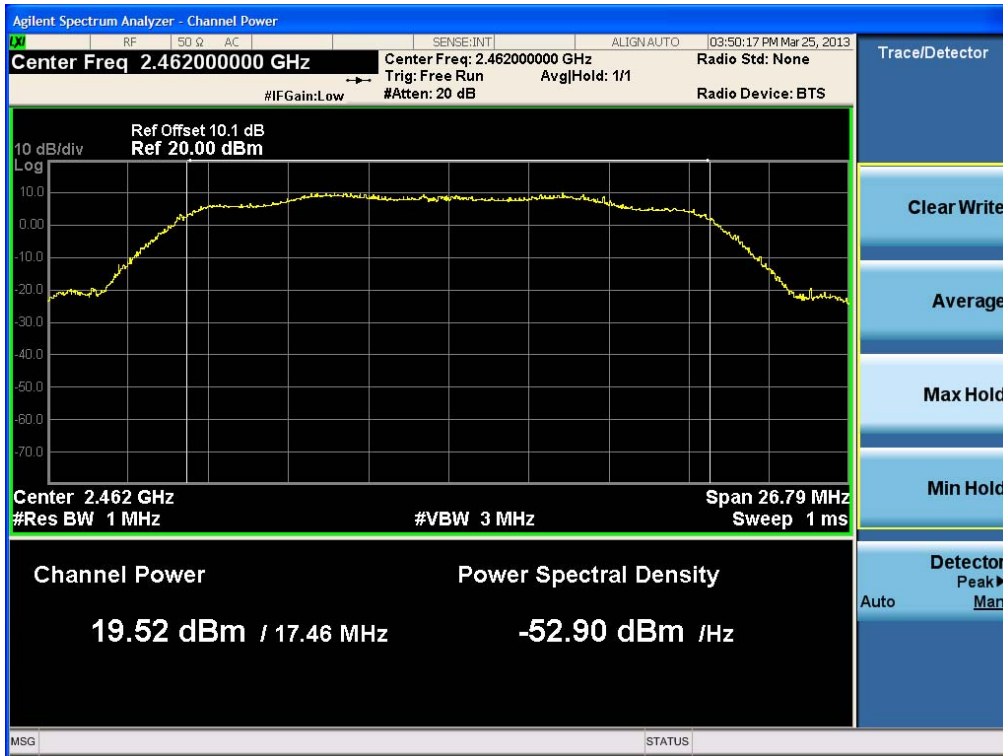

Conducted Output Power (802.11n-CH 6) 39Mbps

Conducted Output Power (802.11n-CH 6) 52Mbps

FCC PT.15.247 TEST REPORT	FCC CERTIFICATION REPORT		www.hct.co.kr
Test Report No. HCTR1304FR11-1	Date of Issue: April 16, 2013	EUT Type: Cellular/PCS GSM/GPRS/EDGE Rx only/WCDMA/HSDPA/HSUPA Phone with Bluetooth/WLAN	FCC ID: ZNFP716

Conducted Output Power (802.11n-CH 6) 58.5Mbps

Conducted Output Power (802.11n-CH 6) 65Mbps

FCC PT.15.247 TEST REPORT	FCC CERTIFICATION REPORT		www.hct.co.kr
Test Report No. HCTR1304FR11-1	Date of Issue: April 16, 2013	EUT Type: Cellular/PCS GSM/GPRS/EDGE Rx only/WCDMA/HSDPA/HSUPA Phone with Bluetooth/WLAN	FCC ID: ZNFP716

Conducted Output Power (802.11n-CH 11) 6.5Mbps

Conducted Output Power (802.11n-CH 11) 13Mbps

FCC PT.15.247 TEST REPORT	FCC CERTIFICATION REPORT		www.hct.co.kr
Test Report No. HCTR1304FR11-1	Date of Issue: April 16, 2013	EUT Type: Cellular/PCS GSM/GPRS/EDGE Rx only/WCDMA/HSDPA/HSUPA Phone with Bluetooth/WLAN	FCC ID: ZNFP716

Conducted Output Power (802.11n-CH 11) 19.5Mbps

Conducted Output Power (802.11n-CH 11) 26Mbps

FCC PT.15.247 TEST REPORT	FCC CERTIFICATION REPORT		www.hct.co.kr
Test Report No. HCTR1304FR11-1	Date of Issue: April 16, 2013	EUT Type: Cellular/PCS GSM/GPRS/EDGE Rx only/WCDMA/HSDPA/HSUPA Phone with Bluetooth/WLAN	FCC ID: ZNFP716