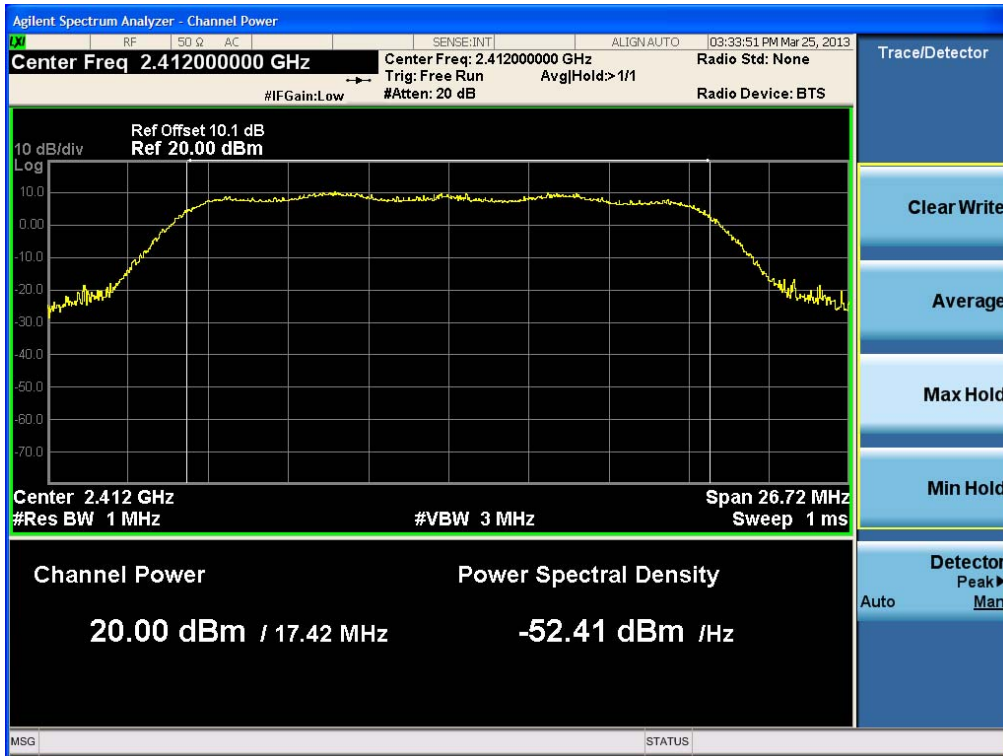

Conducted Output Power (802.11n-CH 1) 6.5Mbps

Conducted Output Power (802.11n-CH 1) 13Mbps

FCC PT.15.247 TEST REPORT	FCC CERTIFICATION REPORT		www.hct.co.kr
Test Report No. HCTR1304FR11-1	Date of Issue: April 16, 2013	EUT Type: Cellular/PCS GSM/GPRS/EDGE Rx only/WCDMA/HSDPA/HSUPA Phone with Bluetooth/WLAN	FCC ID: ZNFP716

Conducted Output Power (802.11n-CH 1) 19.5Mbps

Conducted Output Power (802.11n-CH 1) 26Mbps

FCC PT.15.247 TEST REPORT	FCC CERTIFICATION REPORT		www.hct.co.kr
Test Report No. HCTR1304FR11-1	Date of Issue: April 16, 2013	EUT Type: Cellular/PCS GSM/GPRS/EDGE Rx only/WCDMA/HSDPA/HSUPA Phone with Bluetooth/WLAN	FCC ID: ZNFP716

Conducted Output Power (802.11n-CH 1) 39Mbps

Conducted Output Power (802.11n-CH 1) 52Mbps

FCC PT.15.247 TEST REPORT	FCC CERTIFICATION REPORT		www.hct.co.kr
Test Report No. HCTR1304FR11-1	Date of Issue: April 16, 2013	EUT Type: Cellular/PCS GSM/GPRS/EDGE Rx only/WCDMA/HSDPA/HSUPA Phone with Bluetooth/WLAN	FCC ID: ZNFP716

Conducted Output Power (802.11n-CH 1) 58.5Mbps

Conducted Output Power (802.11n-CH 1) 65Mbps

FCC PT.15.247 TEST REPORT	FCC CERTIFICATION REPORT		www.hct.co.kr
Test Report No. HCTR1304FR11-1	Date of Issue: April 16, 2013	EUT Type: Cellular/PCS GSM/GPRS/EDGE Rx only/WCDMA/HSDPA/HSUPA Phone with Bluetooth/WLAN	FCC ID: ZNFP716