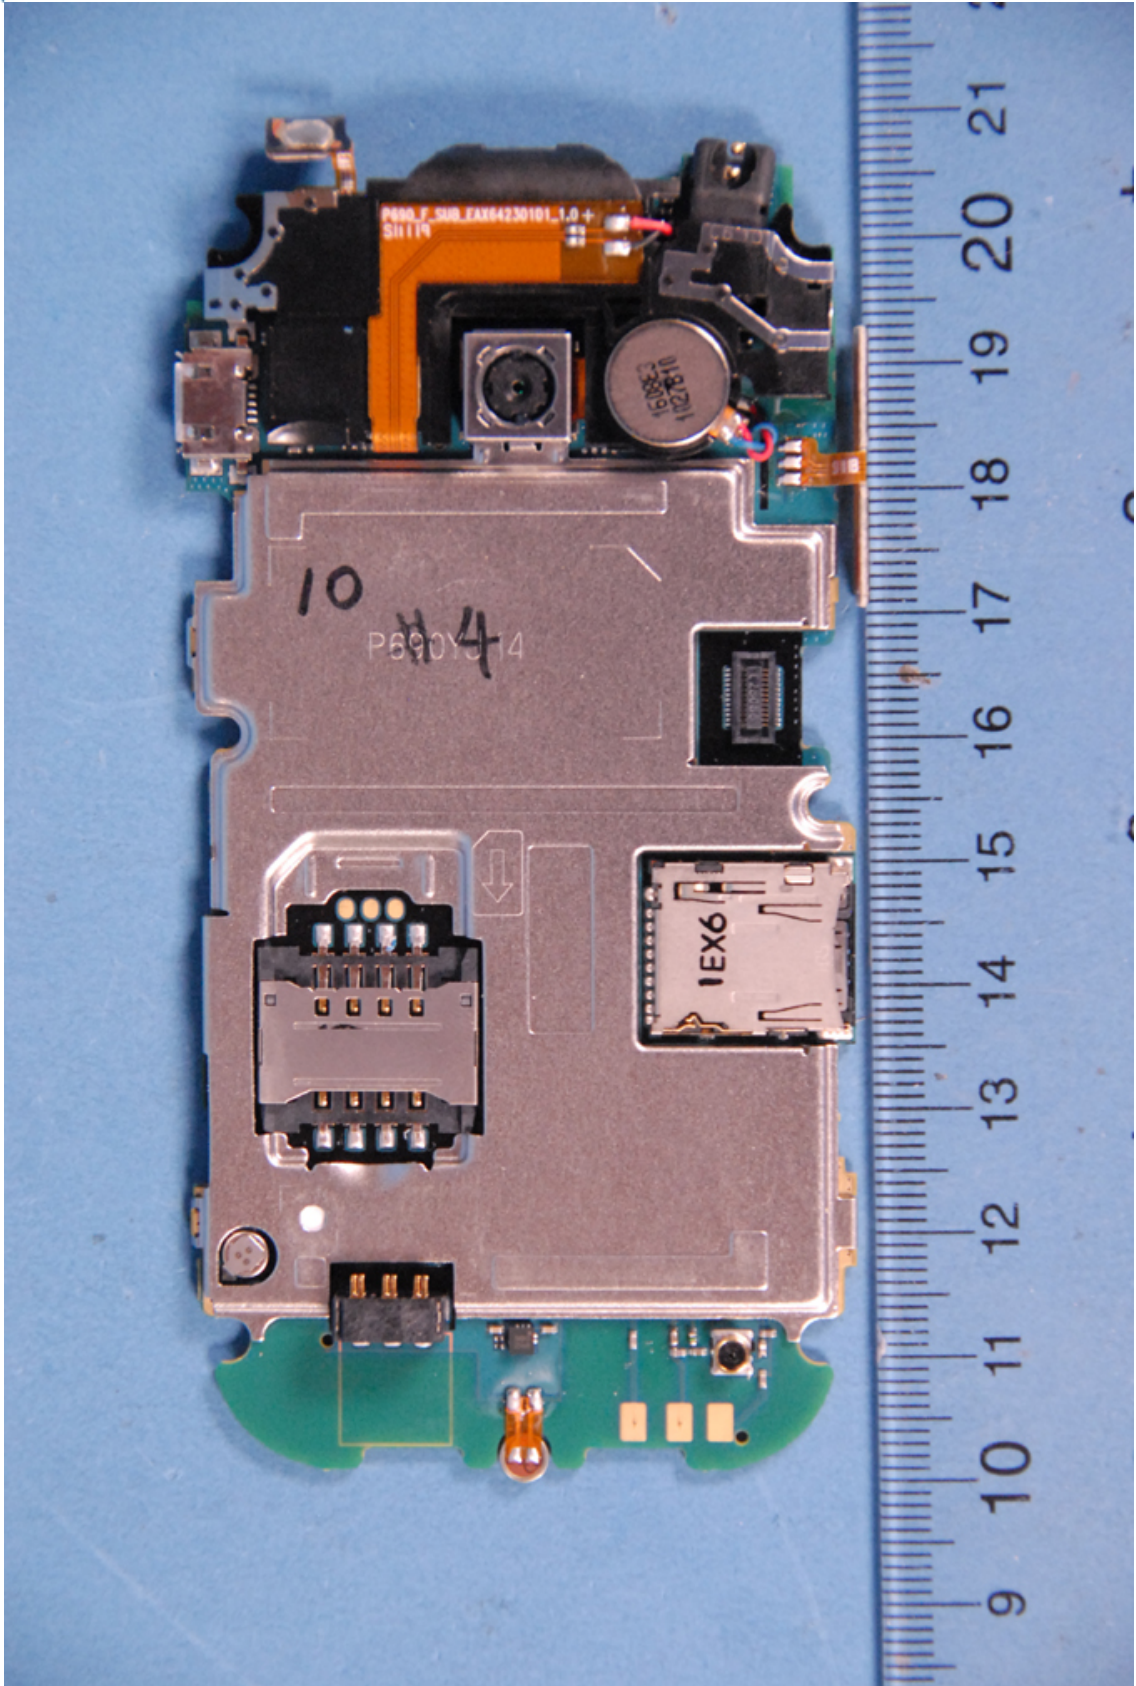

INTERNAL PHOTOGRAPHS

	LGE MOBILECOMM. USA, INC. FCC ID: ZNFP690B	Model: P690B
Internal Photos	EUT Type: 850/1900 GSM/GPRS/EDGE/WCDMA/HSPA Phone w/ BT and WLAN	Page 1 of 11

	LGE MOBILECOMM. USA, INC. FCC ID: ZNFP690B	Model: P690B
Internal Photos	EUT Type: 850/1900 GSM/GPRS/EDGE/WCDMA/HSPA Phone w/ BT and WLAN	Page 2 of 11

	LGE MOBILECOMM. USA, INC. FCC ID: ZNFP690B	Model: P690B
Internal Photos	EUT Type: 850/1900 GSM/GPRS/EDGE/WCDMA/HSPA Phone w/ BT and WLAN	Page 3 of 11

	LGE MOBILECOMM. USA, INC. FCC ID: ZNFP690B	Model: P690B
Internal Photos	EUT Type: 850/1900 GSM/GPRS/EDGE/WCDMA/HSPA Phone w/ BT and WLAN	Page 4 of 11

	LGE MOBILECOMM. USA, INC. FCC ID: ZNFP690B	Model: P690B
Internal Photos	EUT Type: 850/1900 GSM/GPRS/EDGE/WCDMA/HSPA Phone w/ BT and WLAN	Page 5 of 11

	LGE MOBILECOMM. USA, INC. FCC ID: ZNFP690B	Model: P690B
Internal Photos	EUT Type: 850/1900 GSM/GPRS/EDGE/WCDMA/HSPA Phone w/ BT and WLAN	Page 6 of 11

	LGE MOBILECOMM. USA, INC. FCC ID: ZNFP690B	Model: P690B
Internal Photos	EUT Type: 850/1900 GSM/GPRS/EDGE/WCDMA/HSPA Phone w/ BT and WLAN	Page 7 of 11

 <p>PCTEST ENGINEERING LABORATORY, INC.</p>	LGE MOBILECOMM. USA, INC. FCC ID: ZNFP690B	Model: P690B
Internal Photos	EUT Type: 850/1900 GSM/GPRS/EDGE/WCDMA/HSPA Phone w/ BT and WLAN	Page 8 of 11