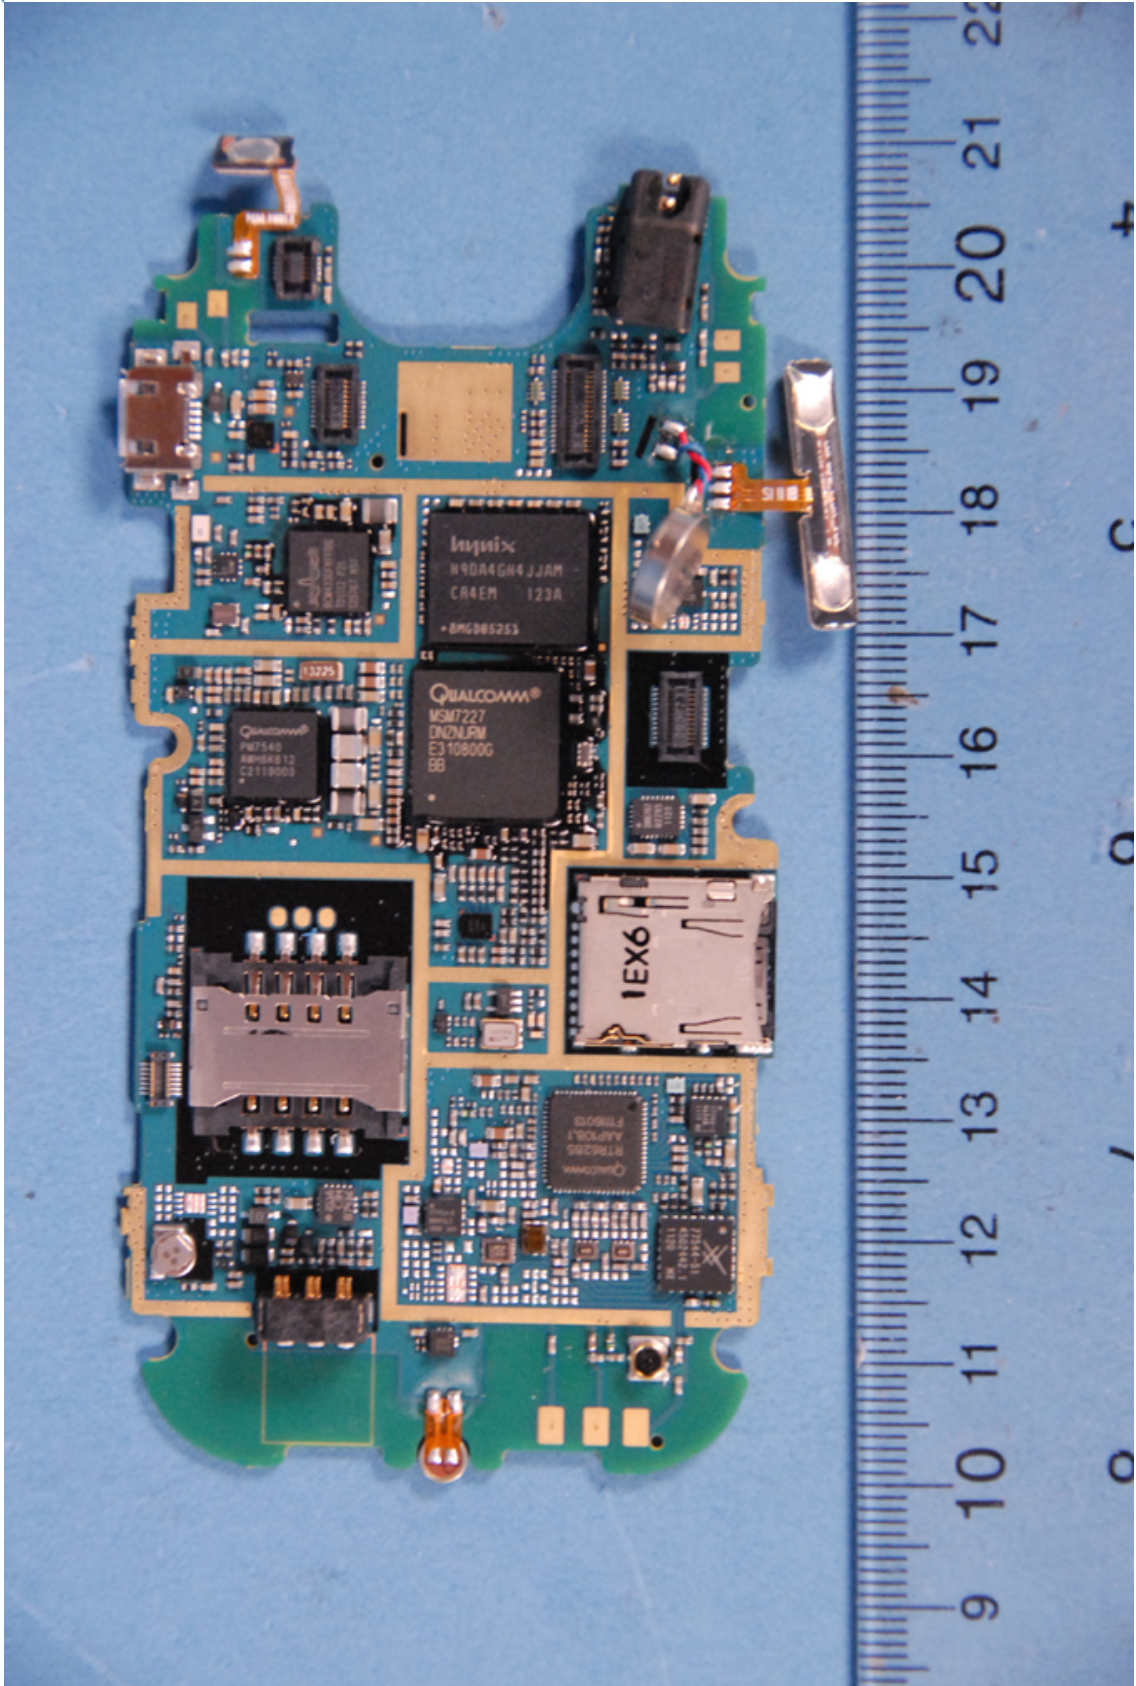

INTERNAL PHOTOGRAPHS

	LGE MOBILECOMM. USA, INC. FCC ID: ZNFP690B	Model: P690B
Internal Photos	EUT Type: 850/1900 GSM/GPRS/EDGE/WCDMA/HSPA Phone w/ BT and WLAN	Page 1 of 11

	LGE MOBILECOMM. USA, INC. FCC ID: ZNFP690B	Model: P690B
Internal Photos	EUT Type: 850/1900 GSM/GPRS/EDGE/WCDMA/HSPA Phone w/ BT and WLAN	Page 2 of 11

	LGE MOBILECOMM. USA, INC. FCC ID: ZNFP690B	Model: P690B
Internal Photos	EUT Type: 850/1900 GSM/GPRS/EDGE/WCDMA/HSPA Phone w/ BT and WLAN	Page 3 of 11

	LGE MOBILECOMM. USA, INC. FCC ID: ZNFP690B	Model: P690B
Internal Photos	EUT Type: 850/1900 GSM/GPRS/EDGE/WCDMA/HSPA Phone w/ BT and WLAN	Page 4 of 11

	LGE MOBILECOMM. USA, INC. FCC ID: ZNFP690B	Model: P690B
Internal Photos	EUT Type: 850/1900 GSM/GPRS/EDGE/WCDMA/HSPA Phone w/ BT and WLAN	Page 5 of 11

	LGE MOBILECOMM. USA, INC. FCC ID: ZNFP690B	Model: P690B
Internal Photos	EUT Type: 850/1900 GSM/GPRS/EDGE/WCDMA/HSPA Phone w/ BT and WLAN	Page 6 of 11

	LGE MOBILECOMM. USA, INC. FCC ID: ZNFP690B	Model: P690B
Internal Photos	EUT Type: 850/1900 GSM/GPRS/EDGE/WCDMA/HSPA Phone w/ BT and WLAN	Page 7 of 11

 <p>PCTEST ENGINEERING LABORATORY, INC.</p>	LGE MOBILECOMM. USA, INC. FCC ID: ZNFP690B	Model: P690B
Internal Photos	EUT Type: 850/1900 GSM/GPRS/EDGE/WCDMA/HSPA Phone w/ BT and WLAN	Page 8 of 11