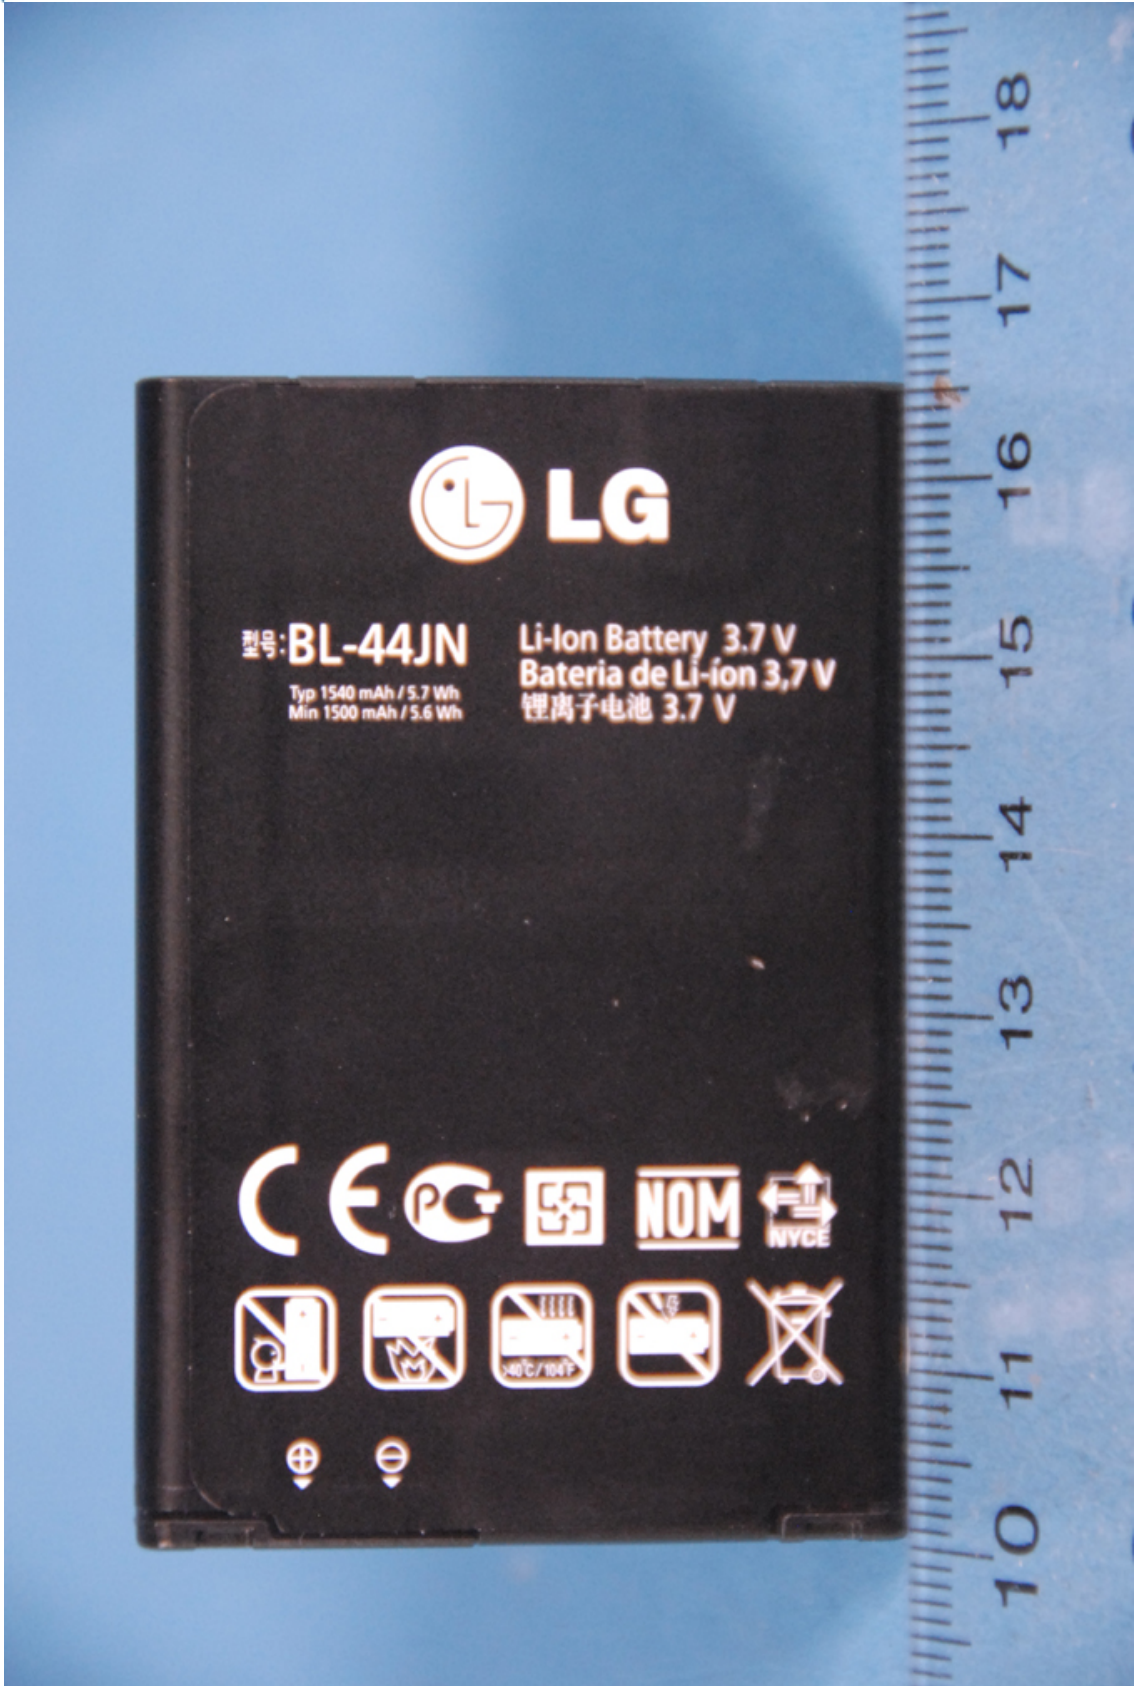

LGE MOBILECOMM. USA, INC. FCC ID: ZNFP690B	Model: P690B
Internal Photos	EUT Type: 850/1900 GSM/GPRS/EDGE/WCDMA/HSPA Phone w/ BT and WLAN	Page 11 of 11