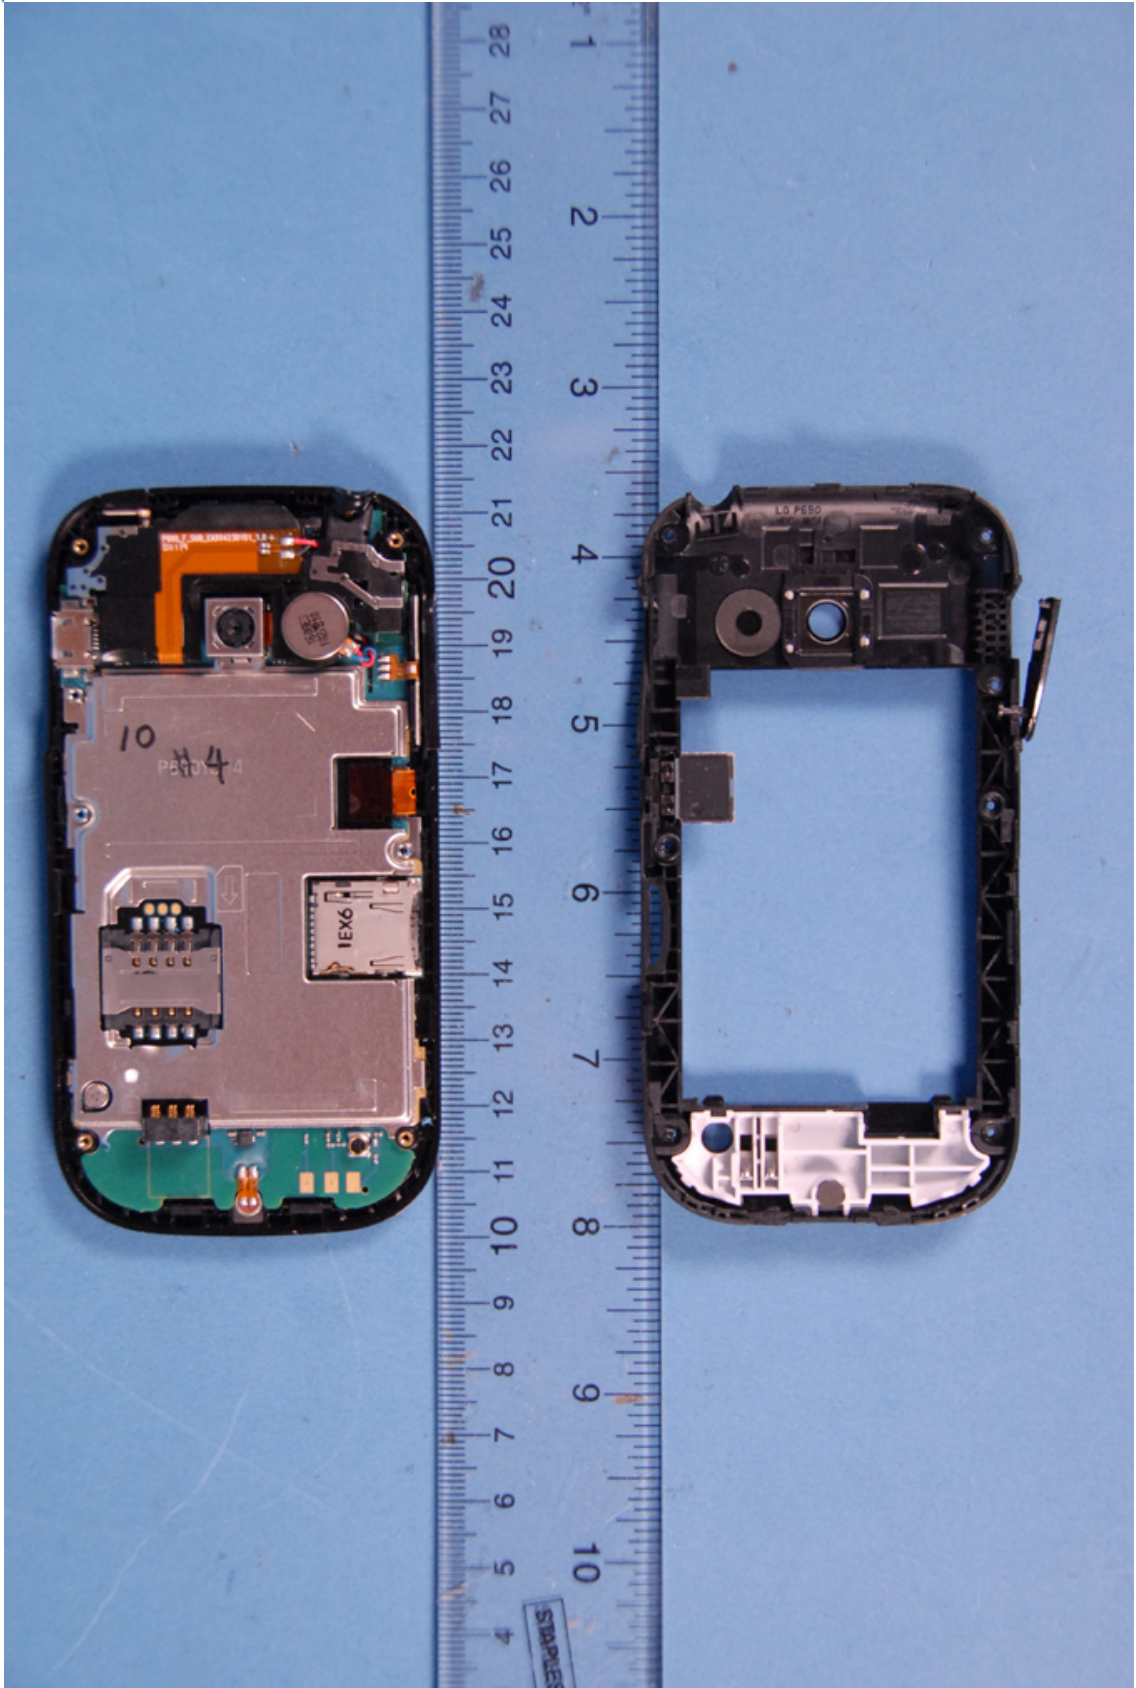

INTERNAL PHOTOGRAPHS

	LGE MOBILECOMM. USA, INC. FCC ID: ZNFP690B	Model: P690B
Internal Photos	EUT Type: 850/1900 GSM/GPRS/EDGE/WCDMA/HSPA Phone w/ BT and WLAN	Page 1 of 11

	LGE MOBILECOMM. USA, INC. FCC ID: ZNFP690B	Model: P690B
Internal Photos	EUT Type: 850/1900 GSM/GPRS/EDGE/WCDMA/HSPA Phone w/ BT and WLAN	Page 2 of 11

	LGE MOBILECOMM. USA, INC. FCC ID: ZNFP690B	Model: P690B
Internal Photos	EUT Type: 850/1900 GSM/GPRS/EDGE/WCDMA/HSPA Phone w/ BT and WLAN	Page 3 of 11

	LGE MOBILECOMM. USA, INC. FCC ID: ZNFP690B	Model: P690B
Internal Photos	EUT Type: 850/1900 GSM/GPRS/EDGE/WCDMA/HSPA Phone w/ BT and WLAN	Page 4 of 11

	LGE MOBILECOMM. USA, INC. FCC ID: ZNFP690B	Model: P690B
Internal Photos	EUT Type: 850/1900 GSM/GPRS/EDGE/WCDMA/HSPA Phone w/ BT and WLAN	Page 5 of 11

	LGE MOBILECOMM. USA, INC. FCC ID: ZNFP690B	Model: P690B
Internal Photos	EUT Type: 850/1900 GSM/GPRS/EDGE/WCDMA/HSPA Phone w/ BT and WLAN	Page 6 of 11