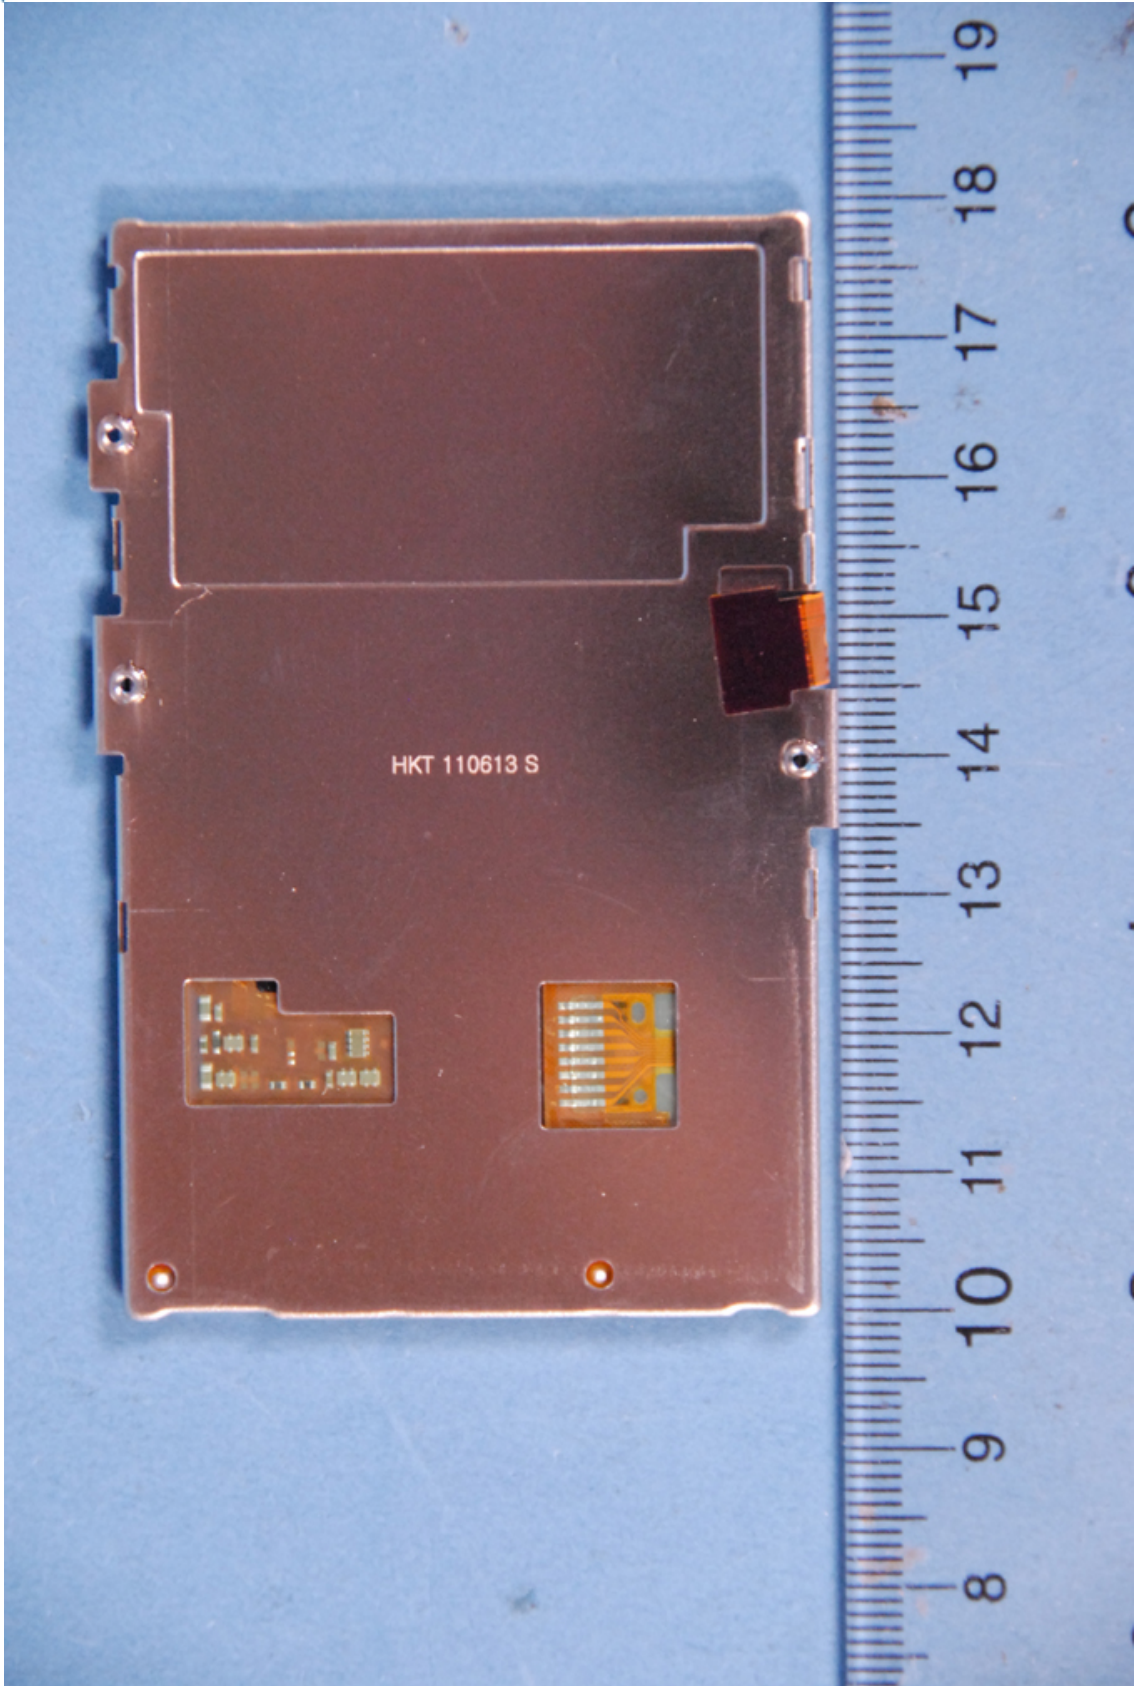

INTERNAL PHOTOGRAPHS

	LGE MOBILECOMM. USA, INC. FCC ID: ZNFP690B	Model: P690B
Internal Photos	EUT Type: 850/1900 GSM/GPRS/EDGE/WCDMA/HSPA Phone w/ BT and WLAN	Page 1 of 11

	LGE MOBILECOMM. USA, INC. FCC ID: ZNFP690B	Model: P690B
Internal Photos	EUT Type: 850/1900 GSM/GPRS/EDGE/WCDMA/HSPA Phone w/ BT and WLAN	Page 2 of 11

	LGE MOBILECOMM. USA, INC. FCC ID: ZNFP690B	Model: P690B
Internal Photos	EUT Type: 850/1900 GSM/GPRS/EDGE/WCDMA/HSPA Phone w/ BT and WLAN	Page 3 of 11

	LGE MOBILECOMM. USA, INC. FCC ID: ZNFP690B	Model: P690B
Internal Photos	EUT Type: 850/1900 GSM/GPRS/EDGE/WCDMA/HSPA Phone w/ BT and WLAN	Page 4 of 11

	LGE MOBILECOMM. USA, INC. FCC ID: ZNFP690B	Model: P690B
Internal Photos	EUT Type: 850/1900 GSM/GPRS/EDGE/WCDMA/HSPA Phone w/ BT and WLAN	Page 5 of 11

	LGE MOBILECOMM. USA, INC. FCC ID: ZNFP690B	Model: P690B
Internal Photos	EUT Type: 850/1900 GSM/GPRS/EDGE/WCDMA/HSPA Phone w/ BT and WLAN	Page 6 of 11

	LGE MOBILECOMM. USA, INC. FCC ID: ZNFP690B	Model: P690B
Internal Photos	EUT Type: 850/1900 GSM/GPRS/EDGE/WCDMA/HSPA Phone w/ BT and WLAN	Page 7 of 11

 <p>PCTEST ENGINEERING LABORATORY, INC.</p>	LGE MOBILECOMM. USA, INC. FCC ID: ZNFP690B	Model: P690B
Internal Photos	EUT Type: 850/1900 GSM/GPRS/EDGE/WCDMA/HSPA Phone w/ BT and WLAN	Page 8 of 11