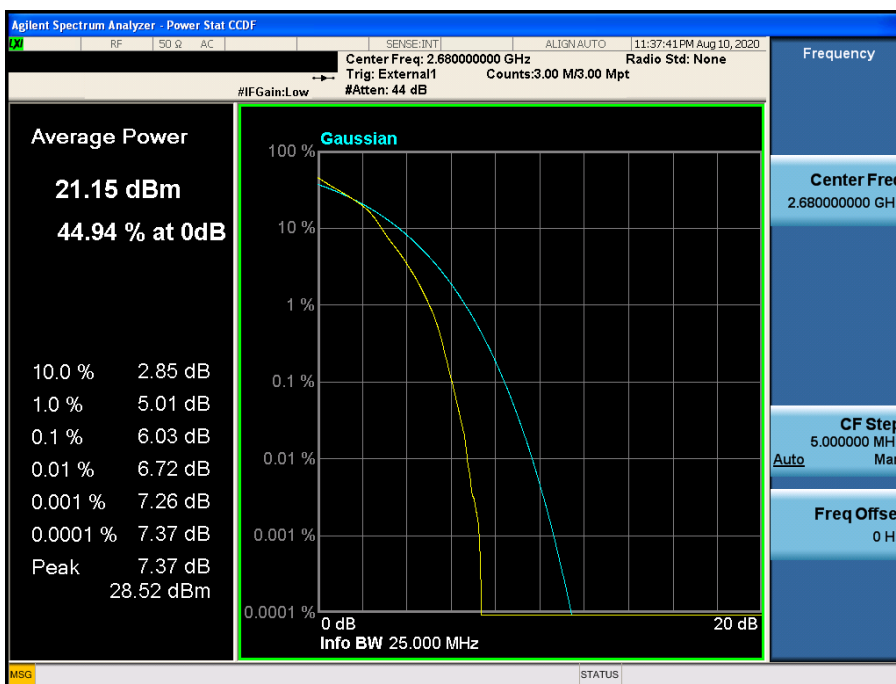

LTE Band 4 / 3 MHz / 64QAM - RB Size 15

LTE Band 4 / 1.4 MHz / QPSK - RB Size 6

LTE Band 4 / 1.4 MHz / 16QAM - RB Size 6

LTE Band 4 / 1.4 MHz / 64QAM - RB Size 6

8.2.5 LTE Band 41

LTE Band 41 / 20 MHz / QPSK - RB Size 100