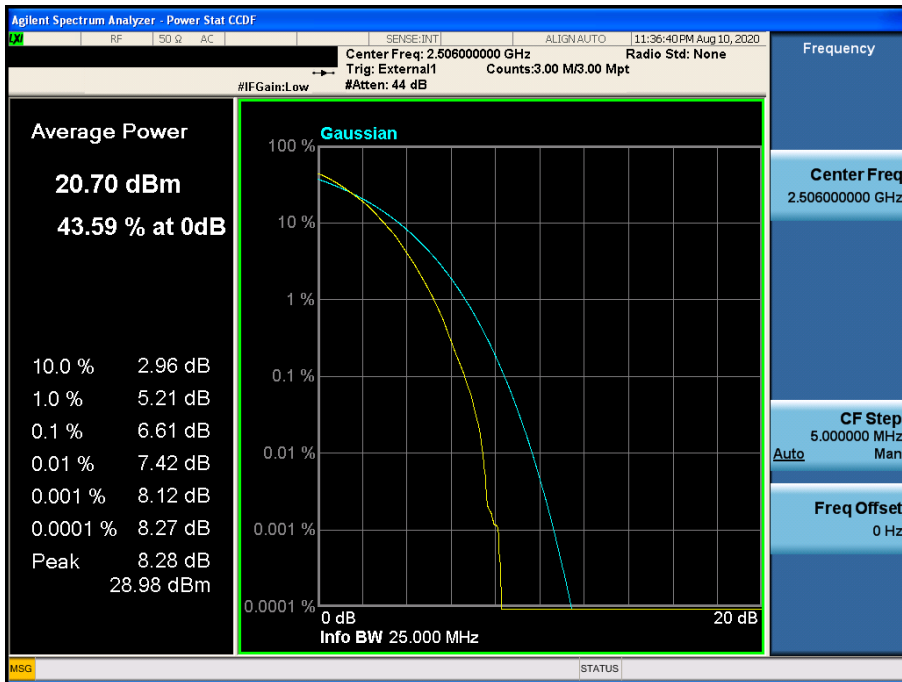

LTE Band 41 / 20 MHz / 64QAM - RB Size 100