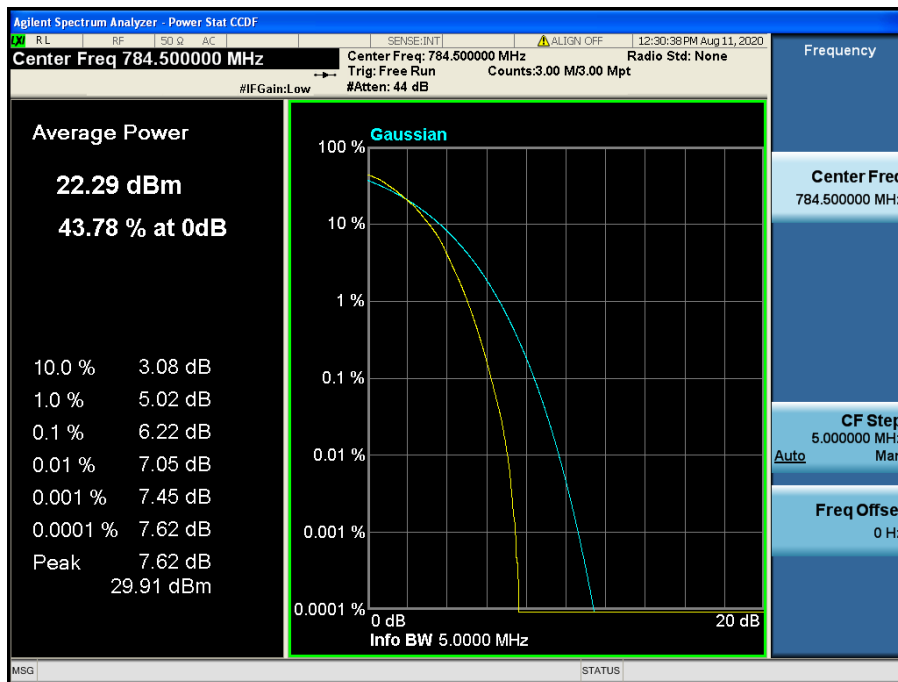

LTE Band 12 / 1.4 MHz / 64QAM - RB Size 6

8.2.2 LTE Band 13

LTE Band 13 / 10 MHz / QPSK - RB Size 50

LTE Band 13 / 10 MHz / 16QAM - RB Size 50

LTE Band 13 / 10 MHz / 64QAM - RB Size 50

LTE Band 13 / 5 MHz / QPSK - RB Size 25

LTE Band 13 / 5 MHz / 16QAM - RB Size 25

LTE Band 13 / 5 MHz / 64QAM - RB Size 25

8.2.3 LTE Band 5

LTE Band 5 / 10 MHz / QPSK - RB Size 50

LTE Band 5 / 10 MHz / 16QAM - RB Size 50

LTE Band 5 / 10 MHz / 64QAM - RB Size 50