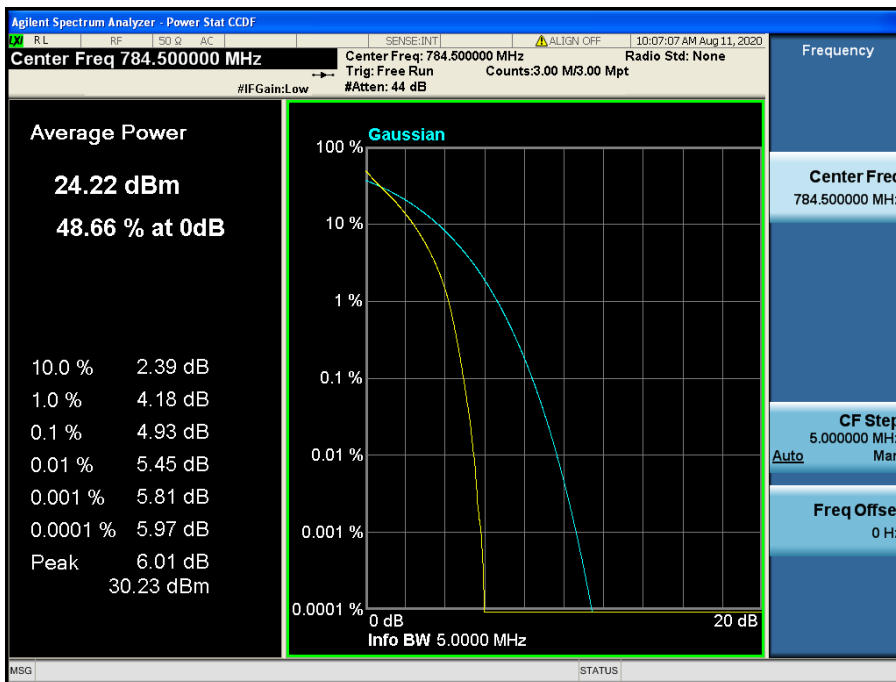

LTE Band 12 / 1.4 MHz / 64QAM - RB Size 6

8.2.2 LTE Band 13

LTE Band 13 / 10 MHz / QPSK - RB Size 50

LTE Band 13 / 10 MHz / 16QAM - RB Size 50

LTE Band 13 / 10 MHz / 64QAM - RB Size 50

LTE Band 13 / 5 MHz / QPSK - RB Size 25

LTE Band 13 / 5 MHz / 16QAM - RB Size 25

LTE Band 13 / 5 MHz / 64QAM - RB Size 25

8.2.3 LTE Band 5

LTE Band 5 / 10 MHz / QPSK - RB Size 50

LTE Band 5 / 10 MHz / 16QAM - RB Size 50

LTE Band 5 / 10 MHz / 64QAM - RB Size 50