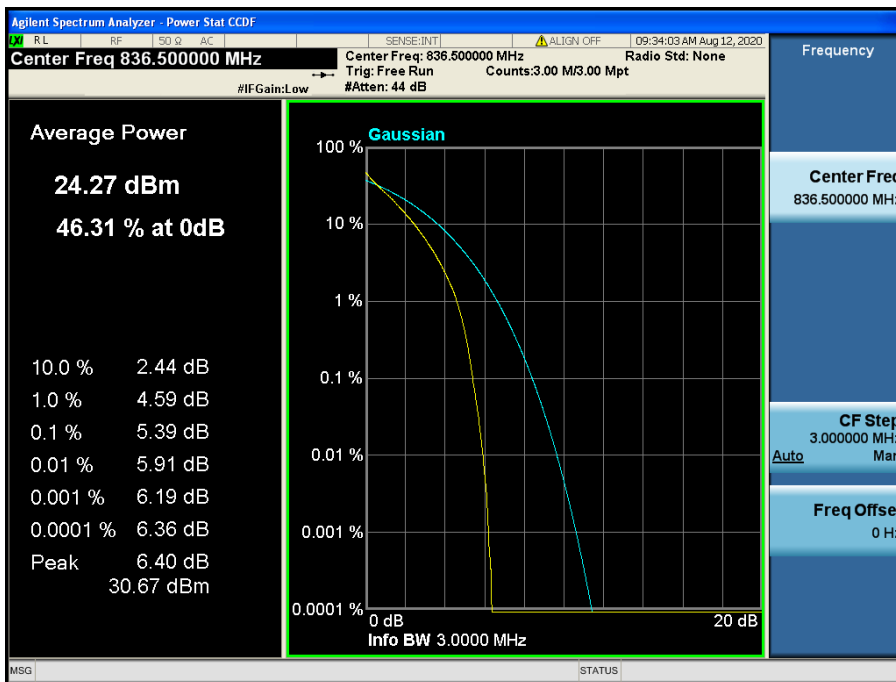

LTE Band 13 / 5 MHz / 16QAM - RB Size 25

LTE Band 13 / 5 MHz / 64QAM - RB Size 25

8.2.3 LTE Band 5

LTE Band 5 / 10 MHz / QPSK - RB Size 50

LTE Band 5 / 10 MHz / 16QAM - RB Size 50

LTE Band 5 / 10 MHz / 64QAM - RB Size 50

LTE Band 5 / 5 MHz / QPSK - RB Size 25

LTE Band 5 / 5 MHz / 16QAM - RB Size 25

LTE Band 5 / 5 MHz / 64QAM - RB Size 25

LTE Band 5 / 3 MHz / QPSK - RB Size 15

LTE Band 5 / 3 MHz / 16QAM - RB Size 15

LTE Band 5 / 3 MHz / 64QAM - RB Size 15