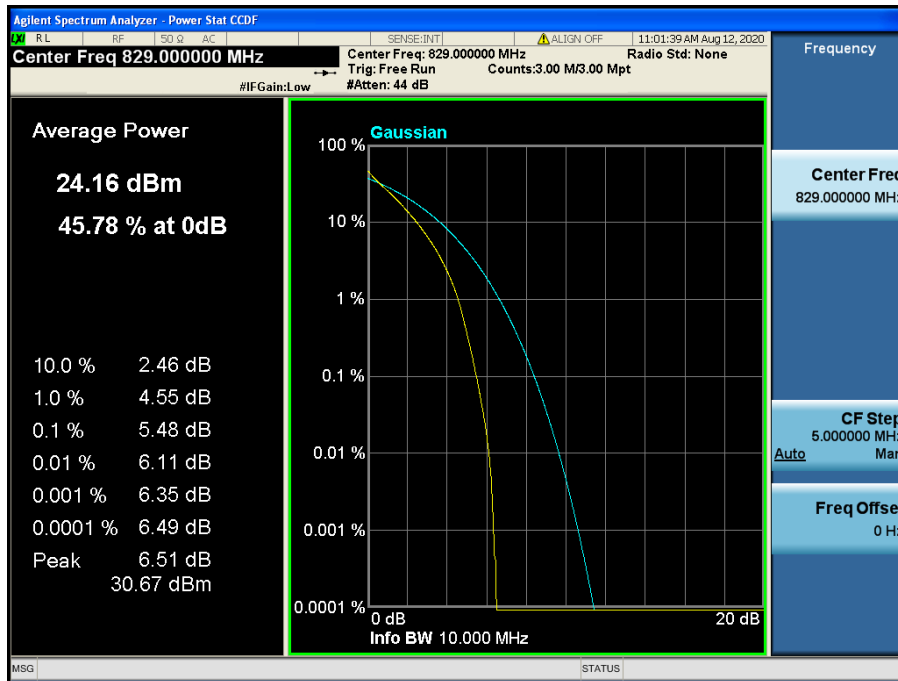

8.2.3 LTE Band 5

LTE Band 5 / 10 MHz / QPSK - RB Size 50