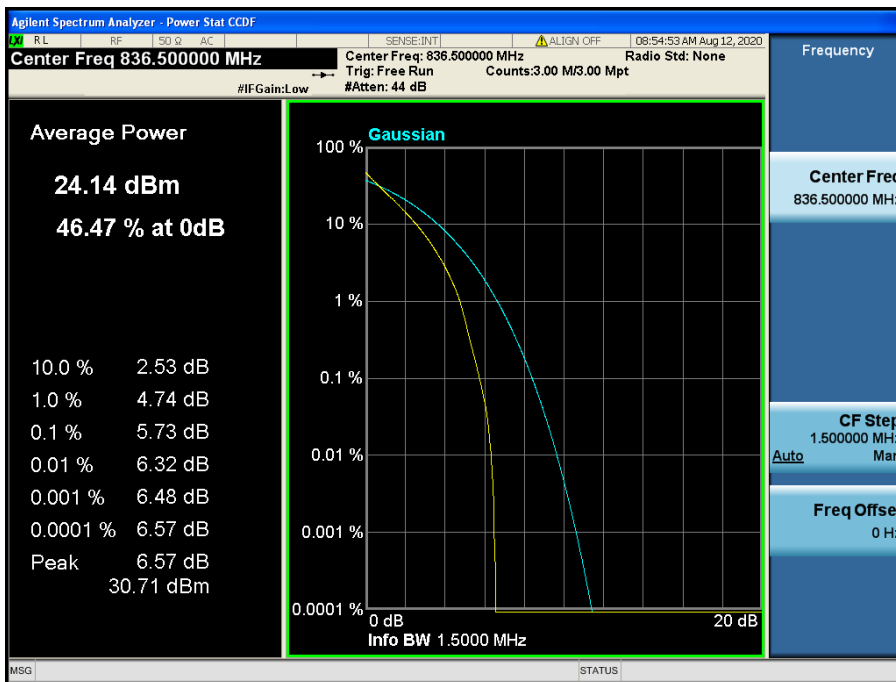

LTE Band 5 / 5 MHz / QPSK - RB Size 25

LTE Band 5 / 5 MHz / 16QAM - RB Size 25

LTE Band 5 / 5 MHz / 64QAM - RB Size 25

LTE Band 5 / 3 MHz / QPSK - RB Size 15

LTE Band 5 / 3 MHz / 16QAM - RB Size 15

LTE Band 5 / 3 MHz / 64QAM - RB Size 15

LTE Band 5 / 1.4 MHz / QPSK - RB Size 6

LTE Band 5 / 1.4 MHz / 16QAM - RB Size 6

LTE Band 5 / 1.4 MHz / 64QAM - RB Size 6

8.2.4 LTE Band 4

LTE Band 4 / 20 MHz / QPSK - RB Size 100

LTE Band 4 / 20 MHz / 16QAM - RB Size 100