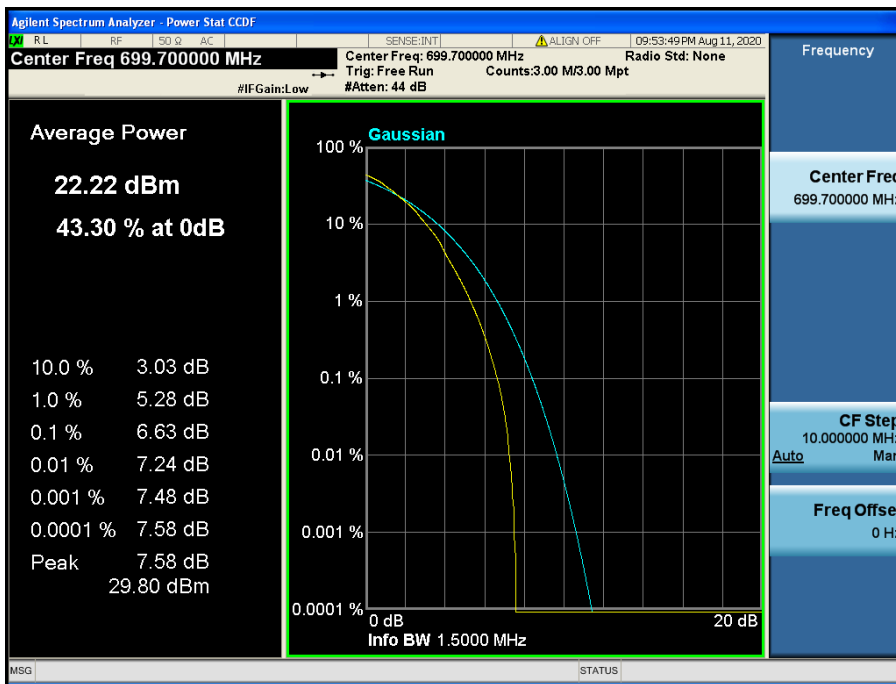

LTE Band 12 / 3 MHz / QPSK - RB Size 15

LTE Band 12 / 3 MHz / 16QAM - RB Size 15

LTE Band 12 / 3 MHz / 64QAM - RB Size 15

LTE Band 12 / 1.4 MHz / QPSK - RB Size 6

LTE Band 12 / 1.4 MHz / 16QAM - RB Size 6

LTE Band 12 / 1.4 MHz / 64QAM - RB Size 6

8.2.2 LTE Band 13

LTE Band 13 / 10 MHz / QPSK - RB Size 50

LTE Band 13 / 10 MHz / 16QAM - RB Size 50

LTE Band 13 / 10 MHz / 64QAM - RB Size 50

LTE Band 13 / 5 MHz / QPSK - RB Size 25