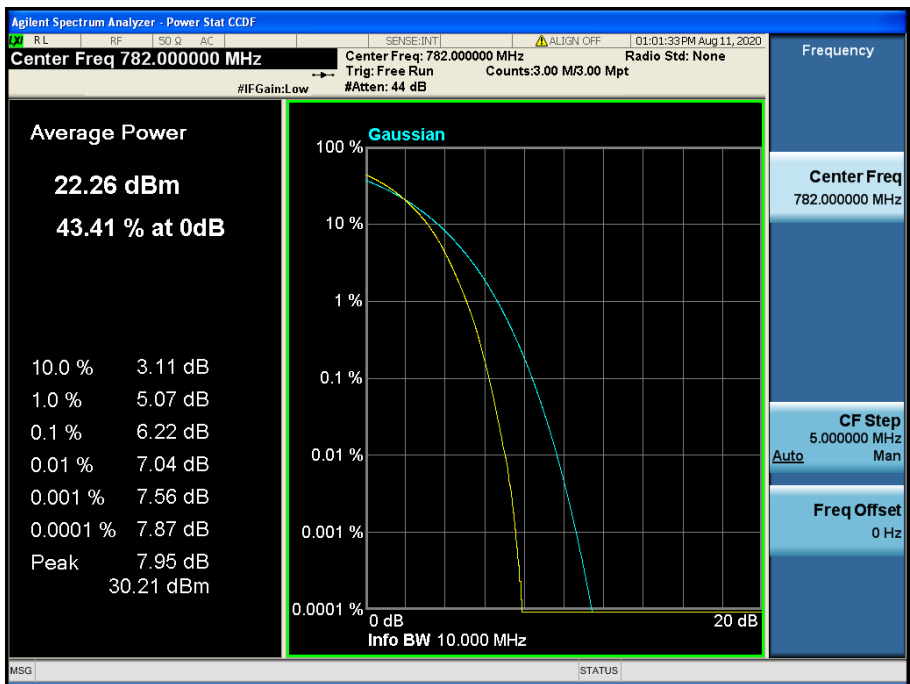

LTE Band 12 / 1.4 MHz / 64QAM - RB Size 6

8.2.2 LTE Band 13

LTE Band 13 / 10 MHz / QPSK - RB Size 50

LTE Band 13 / 10 MHz / 16QAM - RB Size 50

LTE Band 13 / 10 MHz / 64QAM - RB Size 50

LTE Band 13 / 5 MHz / QPSK - RB Size 25

LTE Band 13 / 5 MHz / 16QAM - RB Size 25

LTE Band 13 / 5 MHz / 64QAM - RB Size 25

8.2.3 LTE Band 5

LTE Band 5 / 10 MHz / QPSK - RB Size 50

LTE Band 5 / 10 MHz / 16QAM - RB Size 50

LTE Band 5 / 10 MHz / 64QAM - RB Size 50