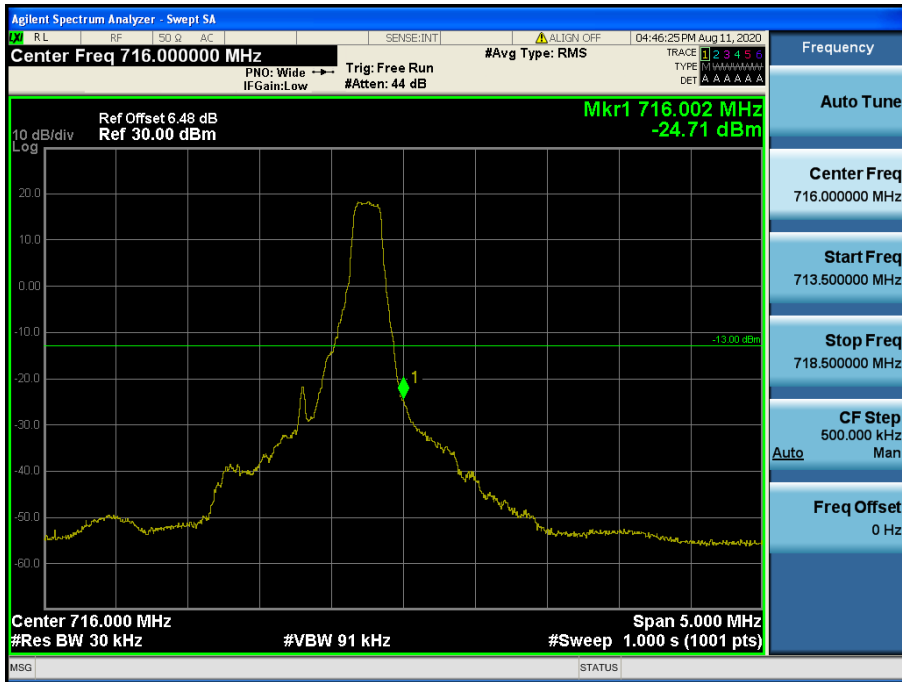

- Upper Extended Band Edge

LTE Band 12 / 3 MHz / 16QAM - RB Size/Offset (1/14)

- Lower Band Edge

LTE Band 12 / 1.4 MHz / 64QAM - RB Size/Offset (6/0)

- Lower Extended Band Edge

LTE Band 12 / 1.4 MHz / 16QAM - RB Size/Offset (6/0)

- Upper Band Edge

LTE Band 12 / 1.4 MHz / 16QAM - RB Size/Offset (1/5)

- Upper Extended Band Edge

LTE Band 12 / 1.4 MHz / 16QAM - RB Size/Offset (3/3)

8.3.2 LTE Band 13

- Lower Band Edge

LTE Band 13 / 10 MHz / 16QAM - RB Size/Offset (1/0)