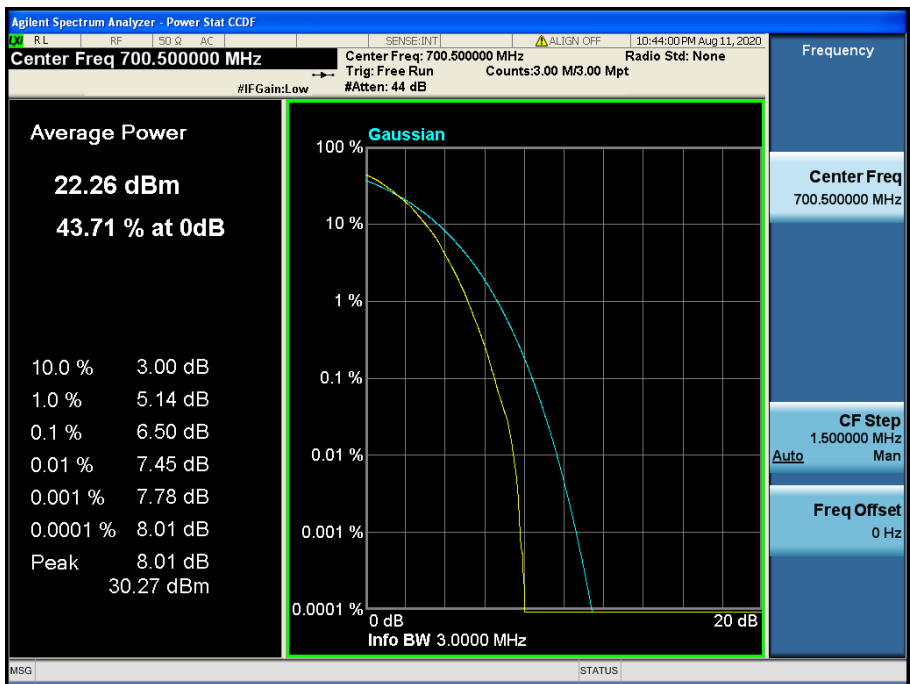

LTE Band 12 / 3 MHz / QPSK - RB Size 15

LTE Band 12 / 3 MHz / 16QAM - RB Size 15

LTE Band 12 / 3 MHz / 64QAM - RB Size 15

LTE Band 12 / 1.4 MHz / QPSK - RB Size 6

LTE Band 12 / 1.4 MHz / 16QAM - RB Size 6

LTE Band 12 / 1.4 MHz / 64QAM - RB Size 6

8.2.2 LTE Band 13

LTE Band 13 / 10 MHz / QPSK - RB Size 50

LTE Band 13 / 10 MHz / 16QAM - RB Size 50

LTE Band 13 / 10 MHz / 64QAM - RB Size 50

LTE Band 13 / 5 MHz / QPSK - RB Size 25