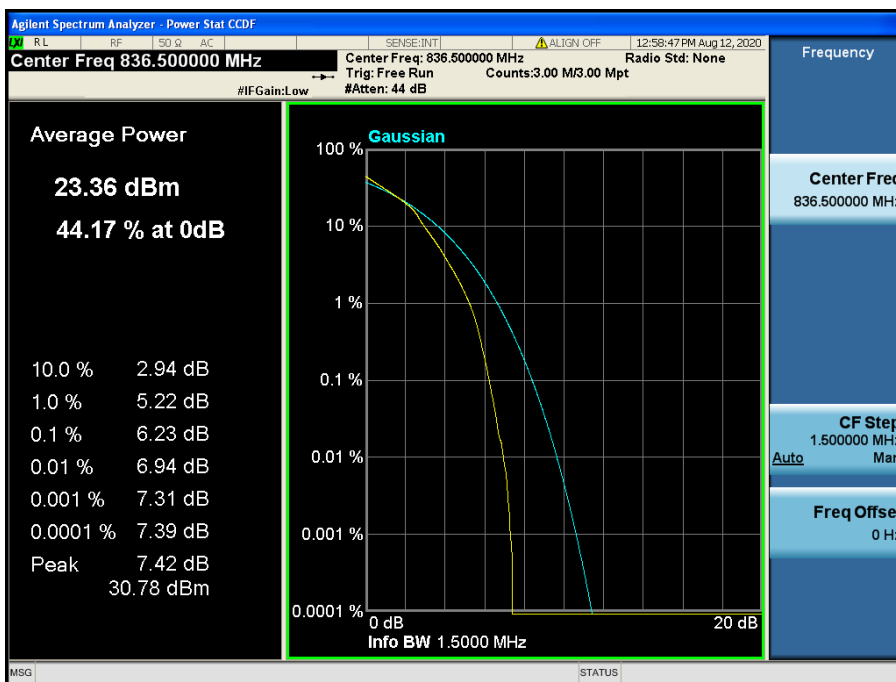

LTE Band 5 / 5 MHz / QPSK - RB Size 25

LTE Band 5 / 5 MHz / 16QAM - RB Size 25

LTE Band 5 / 5 MHz / 64QAM - RB Size 25

LTE Band 5 / 3 MHz / QPSK - RB Size 15

LTE Band 5 / 3 MHz / 16QAM - RB Size 15

LTE Band 5 / 3 MHz / 64QAM - RB Size 15

LTE Band 5 / 1.4 MHz / QPSK - RB Size 6

LTE Band 5 / 1.4 MHz / 16QAM - RB Size 6

LTE Band 5 / 1.4 MHz / 64QAM - RB Size 6

8.2.4 LTE Band 4

LTE Band 4 / 20 MHz / QPSK - RB Size 100

LTE Band 4 / 20 MHz / 16QAM - RB Size 100