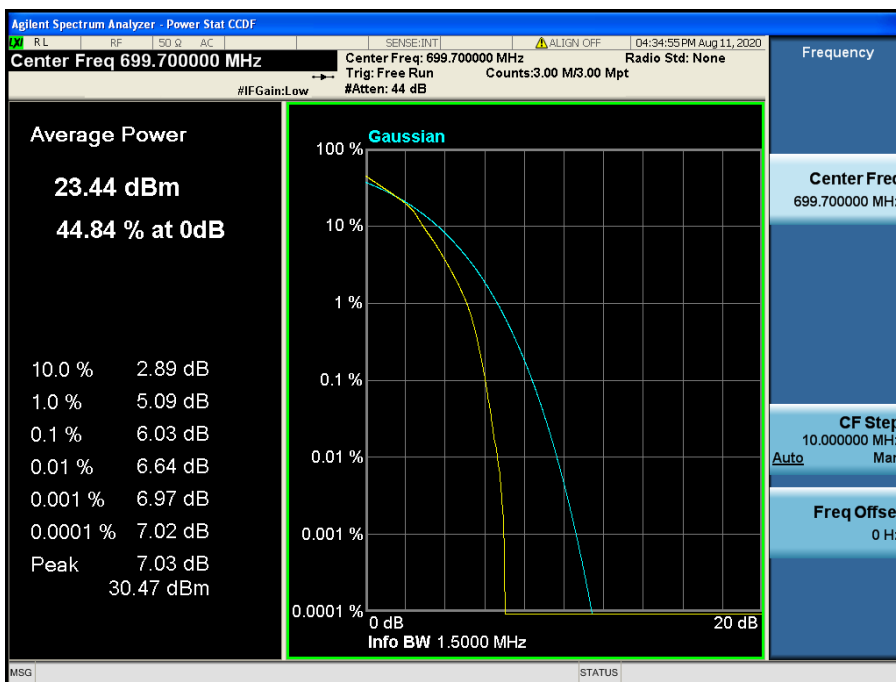

LTE Band 12 / 3 MHz / QPSK - RB Size 15

LTE Band 12 / 3 MHz / 16QAM - RB Size 15

LTE Band 12 / 3 MHz / 64QAM - RB Size 15

LTE Band 12 / 1.4 MHz / QPSK - RB Size 6

LTE Band 12 / 1.4 MHz / 16QAM - RB Size 6

LTE Band 12 / 1.4 MHz / 64QAM - RB Size 6

8.2.2 LTE Band 13

LTE Band 13 / 10 MHz / QPSK - RB Size 50

LTE Band 13 / 10 MHz / 16QAM - RB Size 50

LTE Band 13 / 10 MHz / 64QAM - RB Size 50

LTE Band 13 / 5 MHz / QPSK - RB Size 25