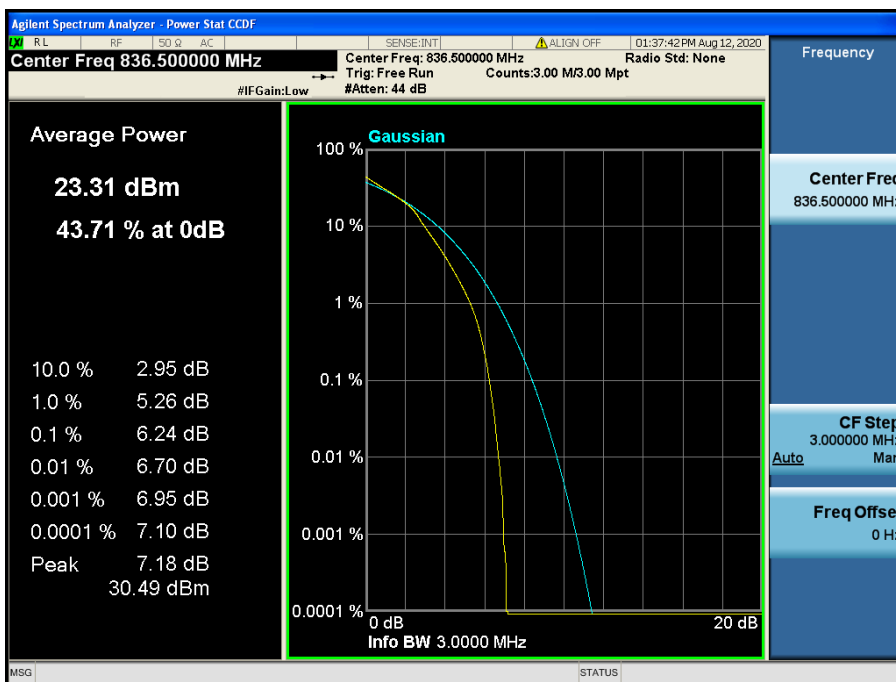

LTE Band 5 / 5 MHz / QPSK - RB Size 25

LTE Band 5 / 5 MHz / 16QAM - RB Size 25

LTE Band 5 / 5 MHz / 64QAM - RB Size 25

LTE Band 5 / 3 MHz / QPSK - RB Size 15

LTE Band 5 / 3 MHz / 16QAM - RB Size 15

LTE Band 5 / 3 MHz / 64QAM - RB Size 15

LTE Band 5 / 1.4 MHz / QPSK - RB Size 6

LTE Band 5 / 1.4 MHz / 16QAM - RB Size 6

LTE Band 5 / 1.4 MHz / 64QAM - RB Size 6

8.2.4 LTE Band 4

LTE Band 4 / 20 MHz / QPSK - RB Size 100

LTE Band 4 / 20 MHz / 16QAM - RB Size 100