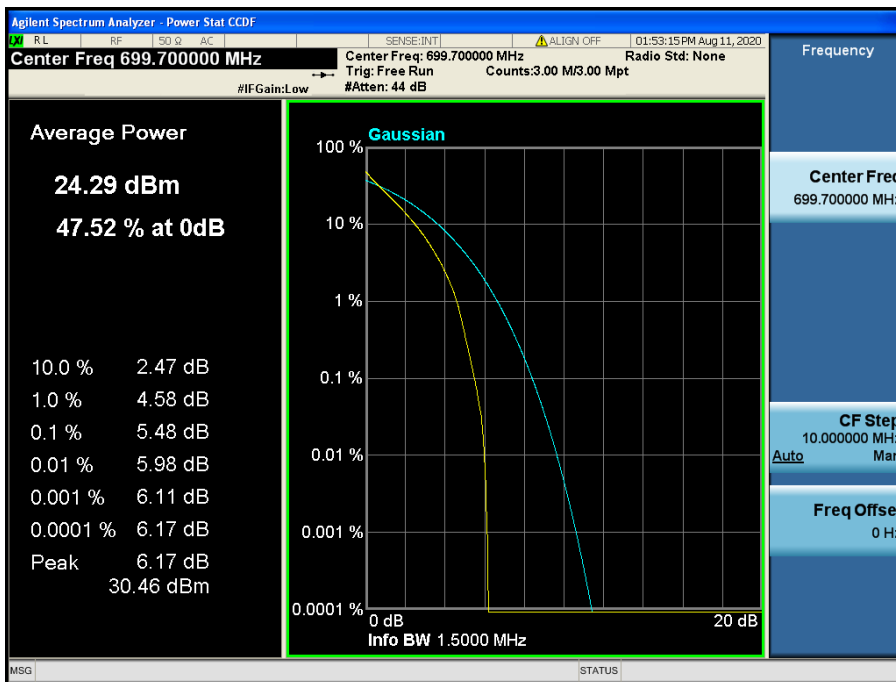

LTE Band 12 / 3 MHz / QPSK - RB Size 15

LTE Band 12 / 3 MHz / 16QAM - RB Size 15

LTE Band 12 / 3 MHz / 64QAM - RB Size 15

LTE Band 12 / 1.4 MHz / QPSK - RB Size 6

LTE Band 12 / 1.4 MHz / 16QAM - RB Size 6

LTE Band 12 / 1.4 MHz / 64QAM - RB Size 6

8.2.2 LTE Band 13

LTE Band 13 / 10 MHz / QPSK - RB Size 50

LTE Band 13 / 10 MHz / 16QAM - RB Size 50

LTE Band 13 / 10 MHz / 64QAM - RB Size 50

LTE Band 13 / 5 MHz / QPSK - RB Size 25