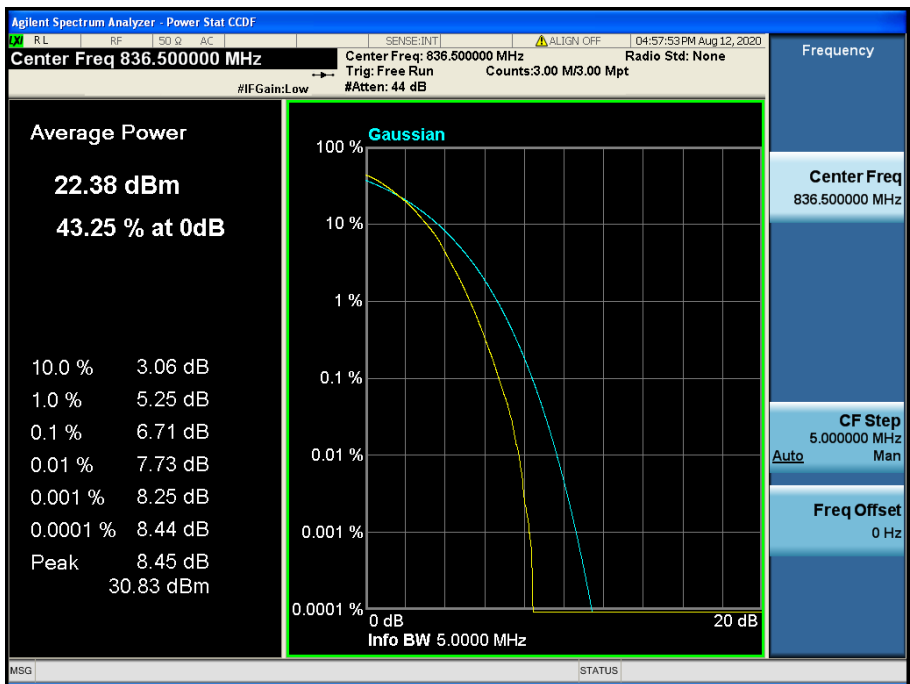

LTE Band 5 / 5 MHz / 64QAM - RB Size 25