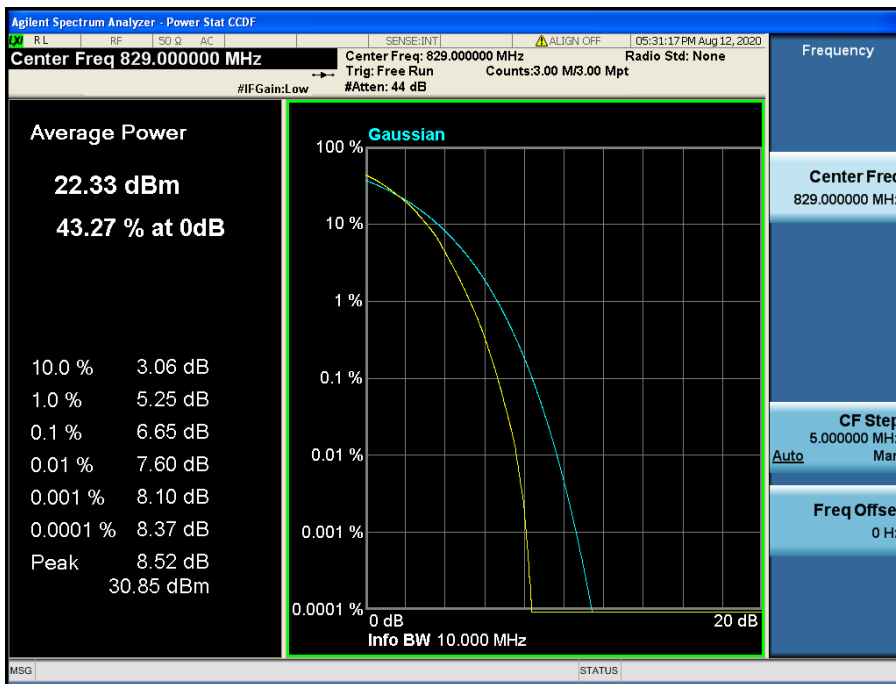

LTE Band 13 / 5 MHz / 16QAM - RB Size 25

LTE Band 13 / 5 MHz / 64QAM - RB Size 25

8.2.3 LTE Band 5

LTE Band 5 / 10 MHz / QPSK - RB Size 50

LTE Band 5 / 10 MHz / 16QAM - RB Size 50

LTE Band 5 / 10 MHz / 64QAM - RB Size 50