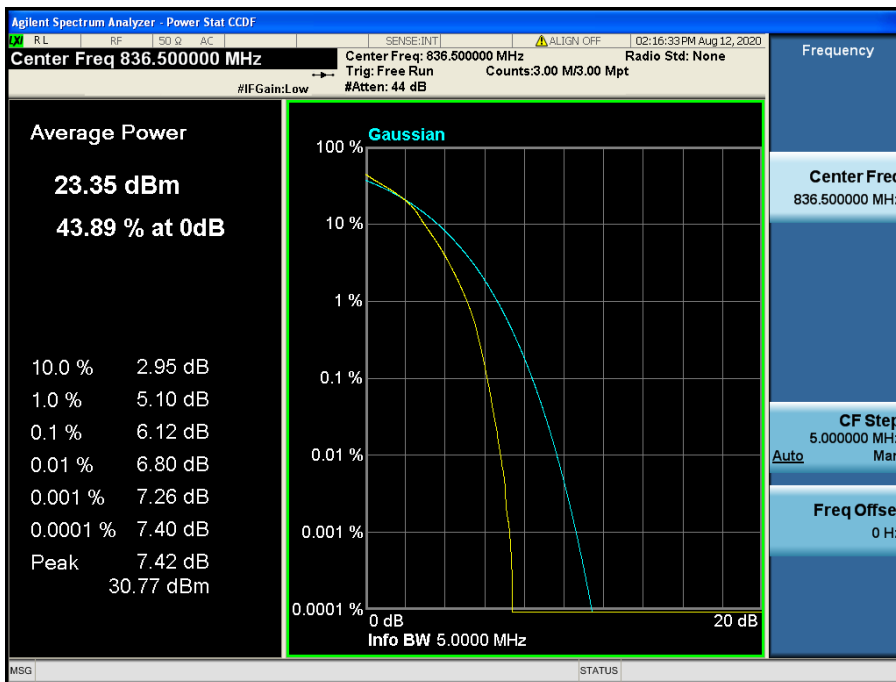

LTE Band 13 / 5 MHz / 16QAM - RB Size 25

LTE Band 13 / 5 MHz / 64QAM - RB Size 25

8.2.3 LTE Band 5

LTE Band 5 / 10 MHz / QPSK - RB Size 50

LTE Band 5 / 10 MHz / 16QAM - RB Size 50

LTE Band 5 / 10 MHz / 64QAM - RB Size 50

LTE Band 5 / 5 MHz / QPSK - RB Size 25

LTE Band 5 / 5 MHz / 16QAM - RB Size 25

LTE Band 5 / 5 MHz / 64QAM - RB Size 25

LTE Band 5 / 3 MHz / QPSK - RB Size 15

LTE Band 5 / 3 MHz / 16QAM - RB Size 15

LTE Band 5 / 3 MHz / 64QAM - RB Size 15