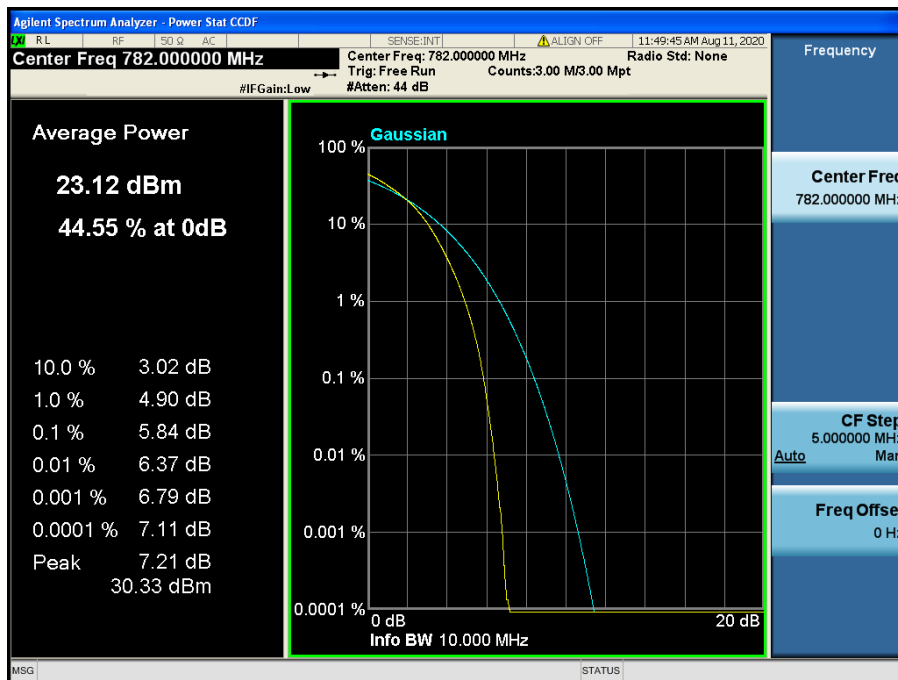

LTE Band 12 / 3 MHz / QPSK - RB Size 15

LTE Band 12 / 3 MHz / 16QAM - RB Size 15

LTE Band 12 / 3 MHz / 64QAM - RB Size 15

LTE Band 12 / 1.4 MHz / QPSK - RB Size 6

LTE Band 12 / 1.4 MHz / 16QAM - RB Size 6

LTE Band 12 / 1.4 MHz / 64QAM - RB Size 6

8.2.2 LTE Band 13

LTE Band 13 / 10 MHz / QPSK - RB Size 50

LTE Band 13 / 10 MHz / 16QAM - RB Size 50

LTE Band 13 / 10 MHz / 64QAM - RB Size 50

LTE Band 13 / 5 MHz / QPSK - RB Size 25