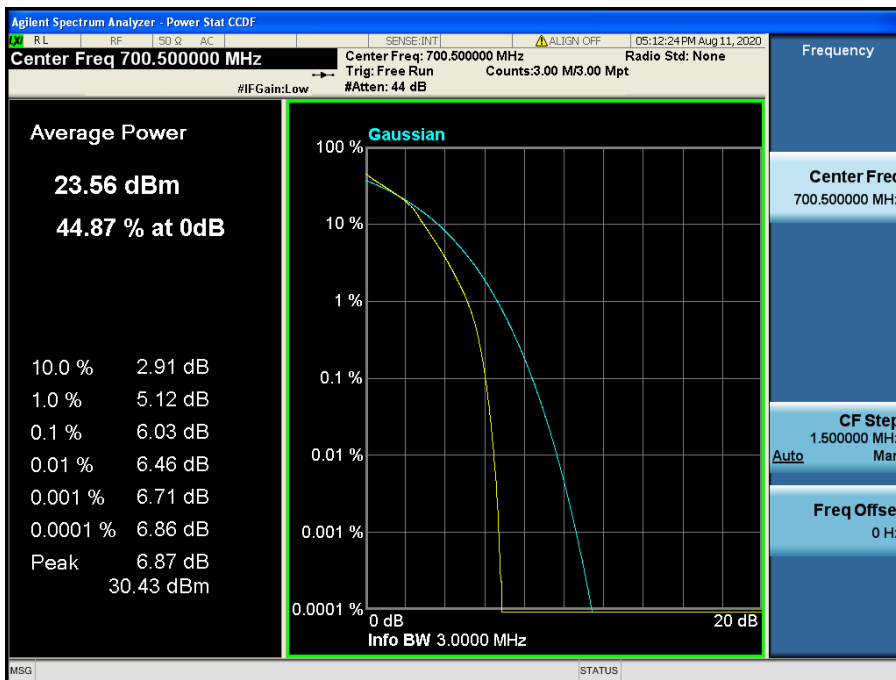

LTE Band 12 / 3 MHz / QPSK - RB Size 15

LTE Band 12 / 3 MHz / 16QAM - RB Size 15

LTE Band 12 / 3 MHz / 64QAM - RB Size 15

LTE Band 12 / 1.4 MHz / QPSK - RB Size 6

LTE Band 12 / 1.4 MHz / 16QAM - RB Size 6

LTE Band 12 / 1.4 MHz / 64QAM - RB Size 6

8.2.2 LTE Band 13

LTE Band 13 / 10 MHz / QPSK - RB Size 50

LTE Band 13 / 10 MHz / 16QAM - RB Size 50

LTE Band 13 / 10 MHz / 64QAM - RB Size 50

LTE Band 13 / 5 MHz / QPSK - RB Size 25