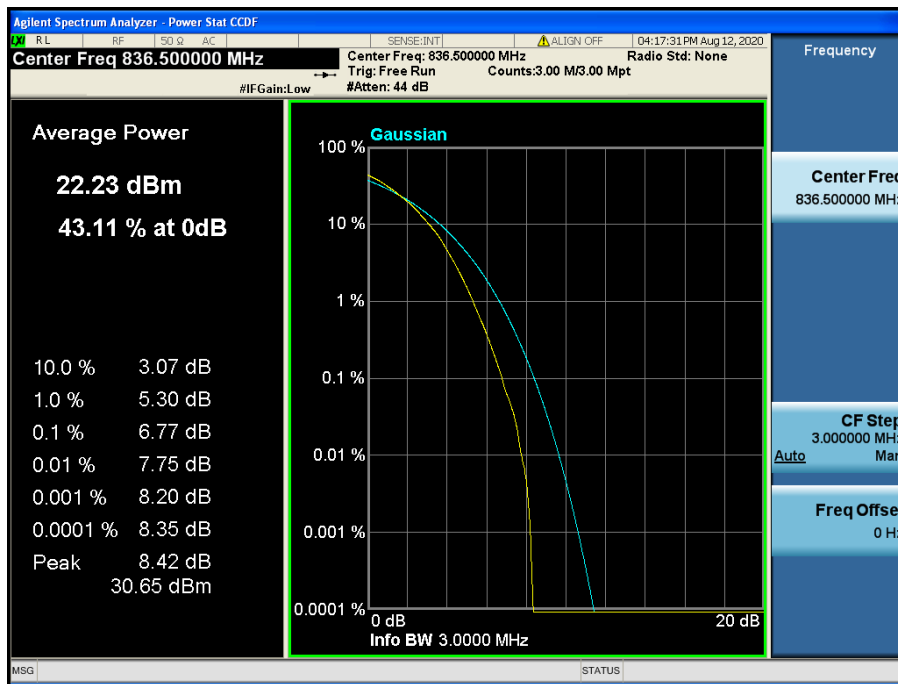

LTE Band 5 / 5 MHz / QPSK - RB Size 25

LTE Band 5 / 5 MHz / 16QAM - RB Size 25

LTE Band 5 / 5 MHz / 64QAM - RB Size 25

LTE Band 5 / 3 MHz / QPSK - RB Size 15

LTE Band 5 / 3 MHz / 16QAM - RB Size 15

LTE Band 5 / 3 MHz / 64QAM - RB Size 15

LTE Band 5 / 1.4 MHz / QPSK - RB Size 6

LTE Band 5 / 1.4 MHz / 16QAM - RB Size 6

LTE Band 5 / 1.4 MHz / 64QAM - RB Size 6

8.2.4 LTE Band 4

LTE Band 4 / 20 MHz / QPSK - RB Size 100

LTE Band 4 / 20 MHz / 16QAM - RB Size 100