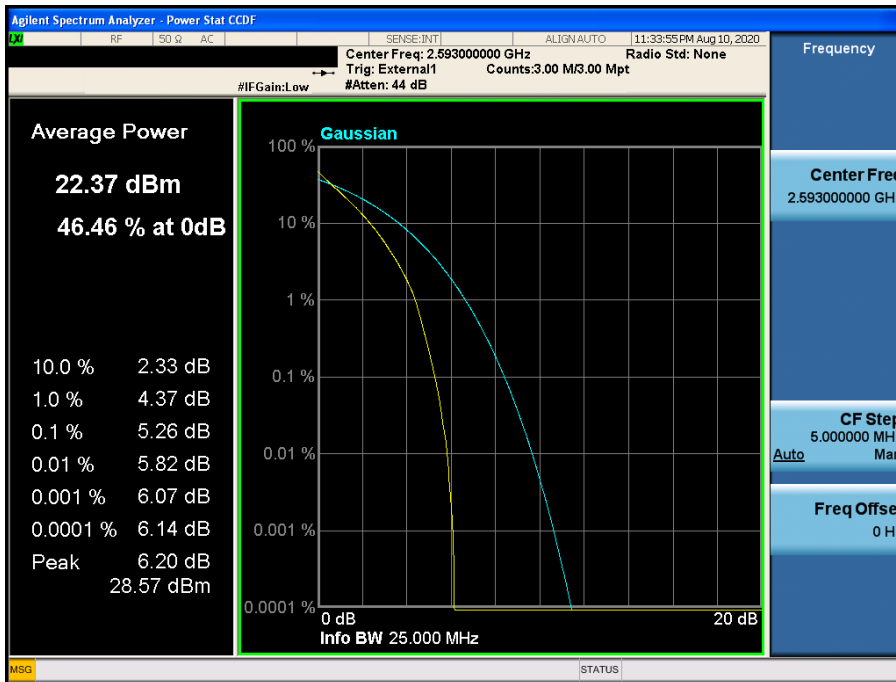

LTE Band 4 / 3 MHz / 64QAM - RB Size 15

LTE Band 4 / 1.4 MHz / QPSK - RB Size 6

LTE Band 4 / 1.4 MHz / 16QAM - RB Size 6

LTE Band 4 / 1.4 MHz / 64QAM - RB Size 6

8.2.5 LTE Band 41

LTE Band 41 / 20 MHz / QPSK - RB Size 100