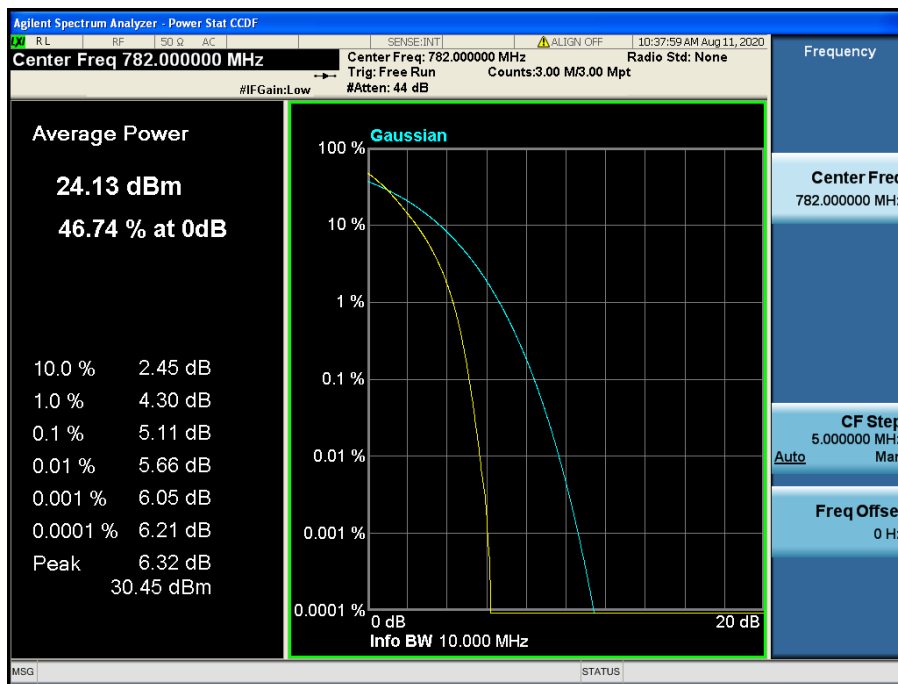

LTE Band 12 / 3 MHz / QPSK - RB Size 15

LTE Band 12 / 3 MHz / 16QAM - RB Size 15

LTE Band 12 / 3 MHz / 64QAM - RB Size 15

LTE Band 12 / 1.4 MHz / QPSK - RB Size 6

LTE Band 12 / 1.4 MHz / 16QAM - RB Size 6

LTE Band 12 / 1.4 MHz / 64QAM - RB Size 6

8.2.2 LTE Band 13

LTE Band 13 / 10 MHz / QPSK - RB Size 50

LTE Band 13 / 10 MHz / 16QAM - RB Size 50

LTE Band 13 / 10 MHz / 64QAM - RB Size 50

LTE Band 13 / 5 MHz / QPSK - RB Size 25