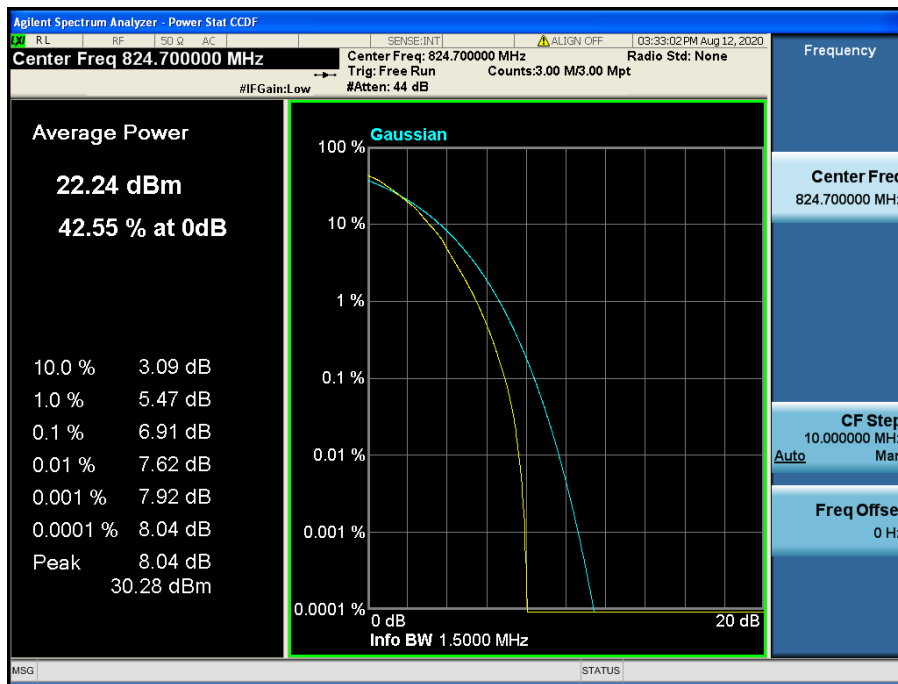

LTE Band 5 / 5 MHz / QPSK - RB Size 25

LTE Band 5 / 5 MHz / 16QAM - RB Size 25

LTE Band 5 / 5 MHz / 64QAM - RB Size 25

LTE Band 5 / 3 MHz / QPSK - RB Size 15

LTE Band 5 / 3 MHz / 16QAM - RB Size 15

LTE Band 5 / 3 MHz / 64QAM - RB Size 15

LTE Band 5 / 1.4 MHz / QPSK - RB Size 6

LTE Band 5 / 1.4 MHz / 16QAM - RB Size 6

LTE Band 5 / 1.4 MHz / 64QAM - RB Size 6

8.2.4 LTE Band 4

LTE Band 4 / 20 MHz / QPSK - RB Size 100

LTE Band 4 / 20 MHz / 16QAM - RB Size 100