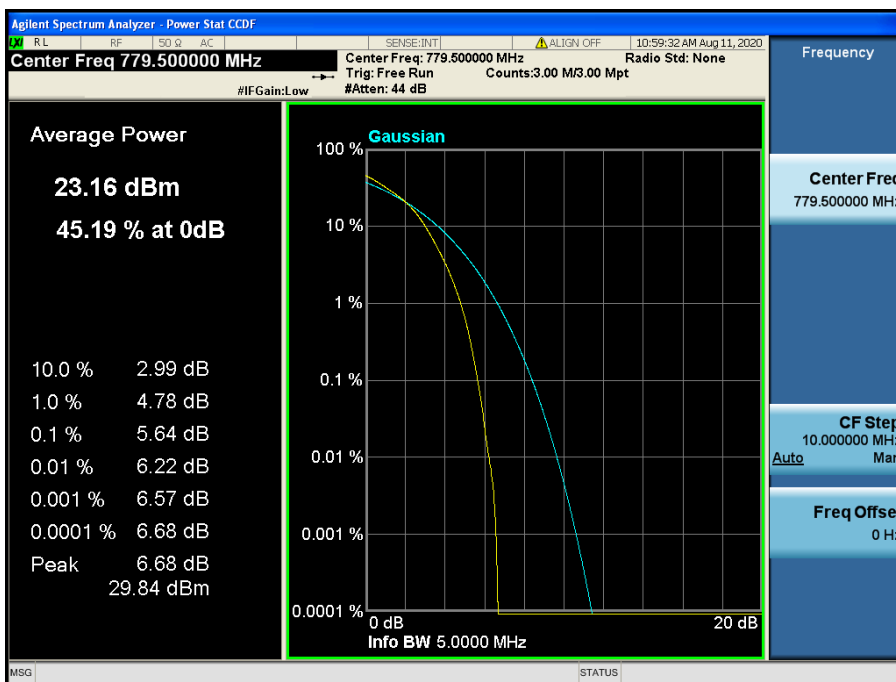

LTE Band 12 / 1.4 MHz / 64QAM - RB Size 6

8.2.2 LTE Band 13

LTE Band 13 / 10 MHz / QPSK - RB Size 50

LTE Band 13 / 10 MHz / 16QAM - RB Size 50

LTE Band 13 / 10 MHz / 64QAM - RB Size 50

LTE Band 13 / 5 MHz / QPSK - RB Size 25

LTE Band 13 / 5 MHz / 16QAM - RB Size 25

LTE Band 13 / 5 MHz / 64QAM - RB Size 25

8.2.3 LTE Band 5

LTE Band 5 / 10 MHz / QPSK - RB Size 50

LTE Band 5 / 10 MHz / 16QAM - RB Size 50

LTE Band 5 / 10 MHz / 64QAM - RB Size 50