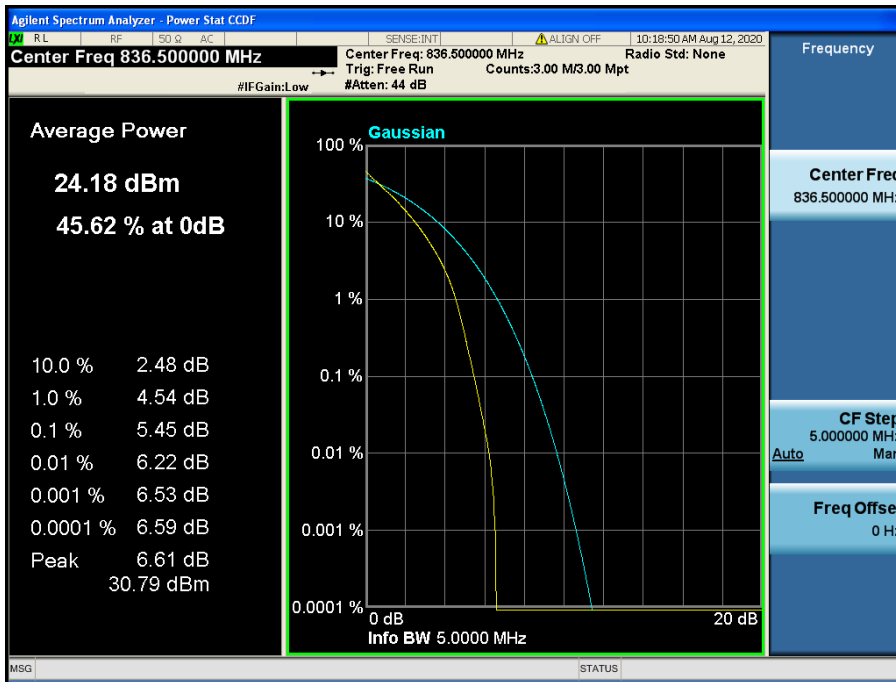

LTE Band 13 / 5 MHz / 16QAM - RB Size 25

LTE Band 13 / 5 MHz / 64QAM - RB Size 25

8.2.3 LTE Band 5

LTE Band 5 / 10 MHz / QPSK - RB Size 50

LTE Band 5 / 10 MHz / 16QAM - RB Size 50

LTE Band 5 / 10 MHz / 64QAM - RB Size 50