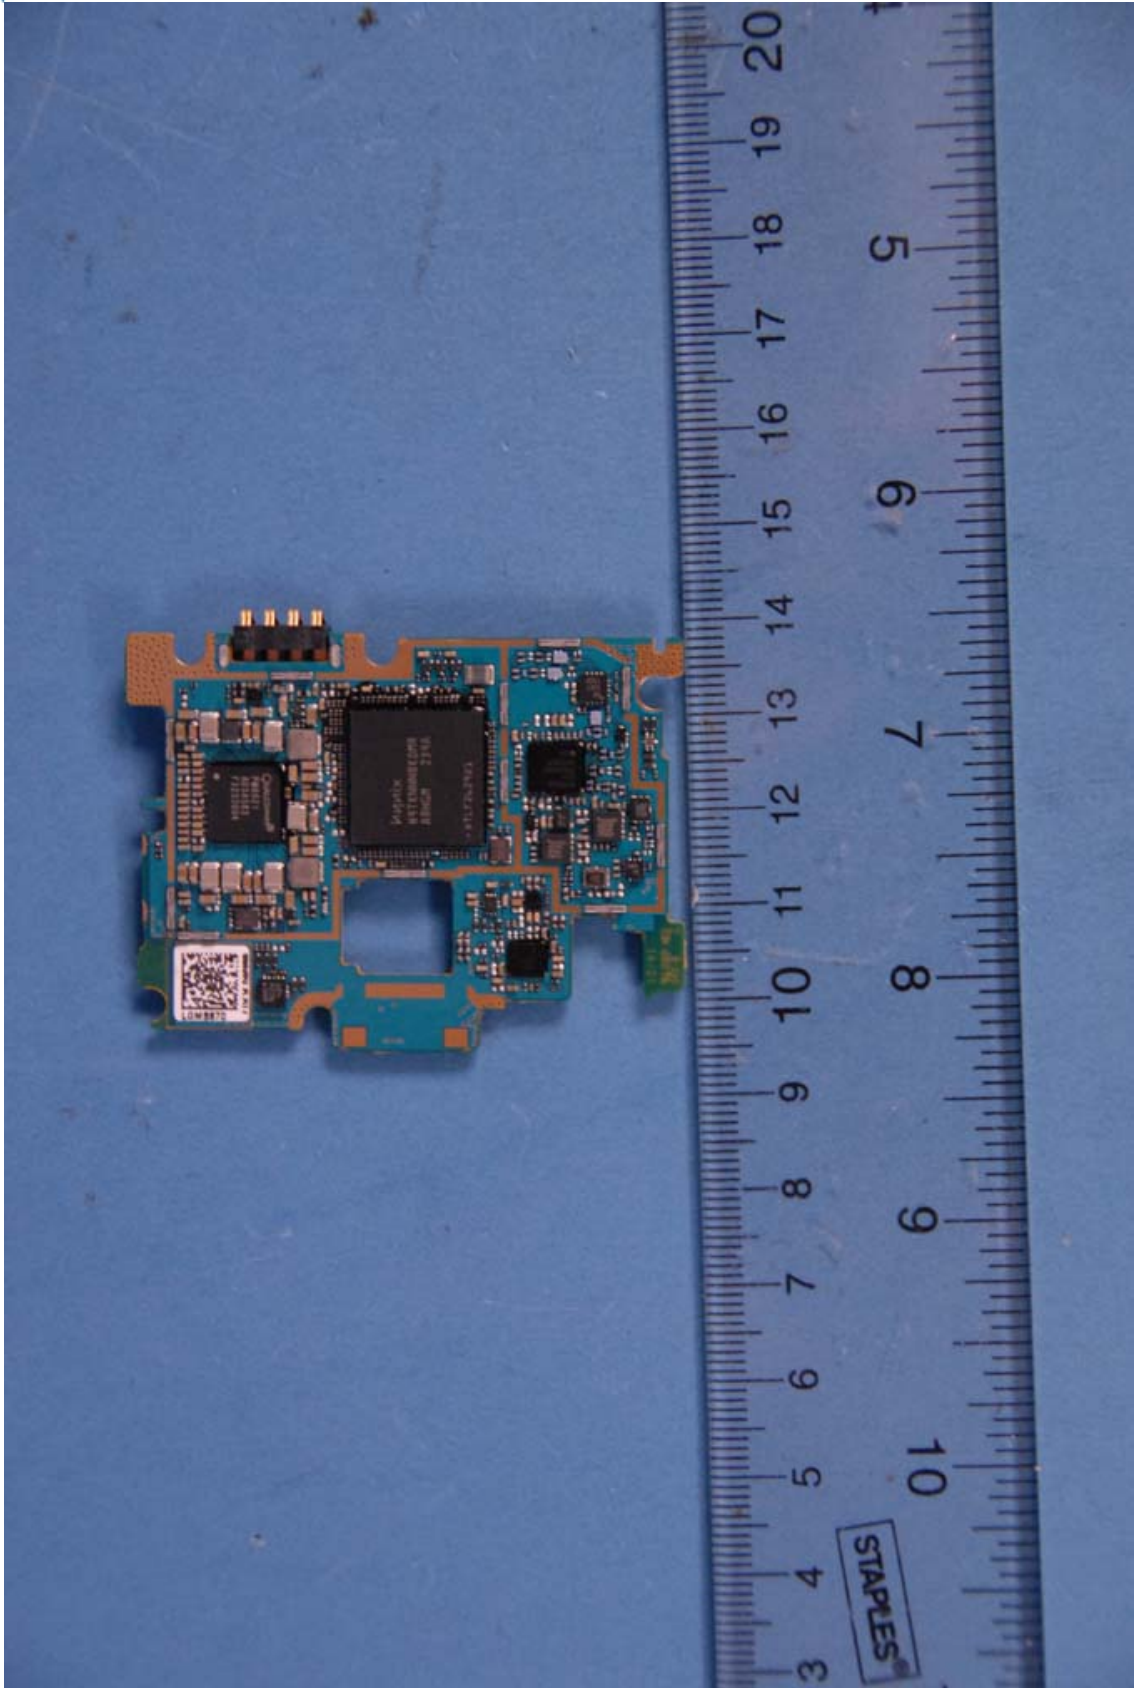

**INTERNAL PHOTOGRAPHS**

	<p>LG Electronics MobileComm U.S.A FCC ID: ZNFM870</p>	<p>Model: MS870</p>
<p>Internal Photos</p>	<p>EUT Type: Portable Handset</p>	<p>Page 1 of 7</p>

	LG Electronics MobileComm U.S.A FCC ID: ZNFMS870	Model: MS870
Internal Photos	EUT Type: Portable Handset	Page 2 of 7

	LG Electronics MobileComm U.S.A FCC ID: ZNFMS870	Model: MS870
Internal Photos	EUT Type: Portable Handset	Page 3 of 7

	LG Electronics MobileComm U.S.A FCC ID: ZNFMS870	Model: MS870
Internal Photos	EUT Type: Portable Handset	Page 4 of 7

	LG Electronics MobileComm U.S.A FCC ID: ZNFMS870	Model: MS870
Internal Photos	EUT Type: Portable Handset	Page 5 of 7

	LG Electronics MobileComm U.S.A FCC ID: ZNFMS870	Model: MS870
Internal Photos	EUT Type: Portable Handset	Page 6 of 7

	<p>LG Electronics MobileComm U.S.A FCC ID: ZNFMS870</p>	<p>Model: MS870</p>
<p>Internal Photos</p>	<p>EUT Type: Portable Handset</p>	<p>Page 7 of 7</p>