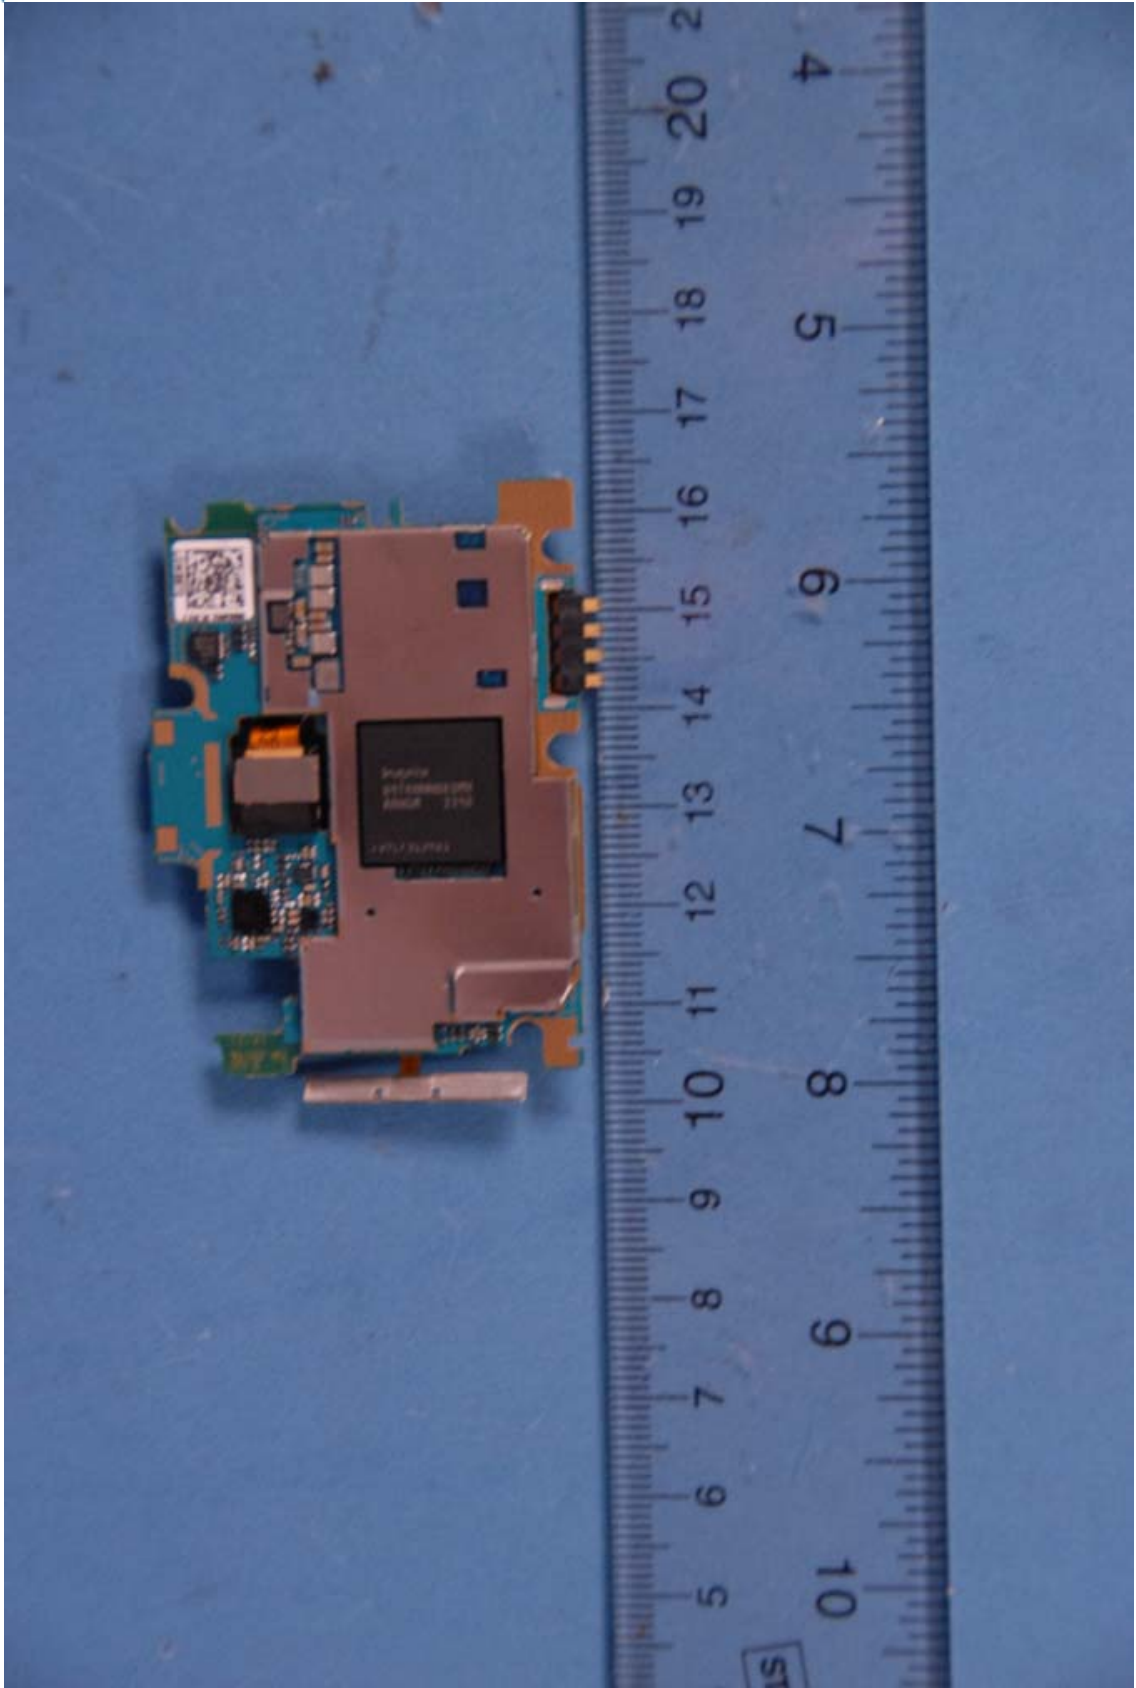

**INTERNAL PHOTOGRAPHS**

	<p>LG Electronics MobileComm U.S.A FCC ID: ZNFM870</p>	<p>Model: MS870</p>
<p>Internal Photos</p>	<p>EUT Type: Portable Handset</p>	<p>Page 1 of 7</p>

	LG Electronics MobileComm U.S.A FCC ID: ZNFMS870	Model: MS870
Internal Photos	EUT Type: Portable Handset	Page 2 of 7

	LG Electronics MobileComm U.S.A FCC ID: ZNFMS870	Model: MS870
Internal Photos	EUT Type: Portable Handset	Page 3 of 7

	LG Electronics MobileComm U.S.A FCC ID: ZNFMS870	Model: MS870
Internal Photos	EUT Type: Portable Handset	Page 4 of 7

	LG Electronics MobileComm U.S.A FCC ID: ZNFMS870	Model: MS870
Internal Photos	EUT Type: Portable Handset	Page 5 of 7

	LG Electronics MobileComm U.S.A FCC ID: ZNFMS870	Model: MS870
Internal Photos	EUT Type: Portable Handset	Page 6 of 7

	<p>LG Electronics MobileComm U.S.A FCC ID: ZNFMS870</p>	<p>Model: MS870</p>
<p>Internal Photos</p>	<p>EUT Type: Portable Handset</p>	<p>Page 7 of 7</p>