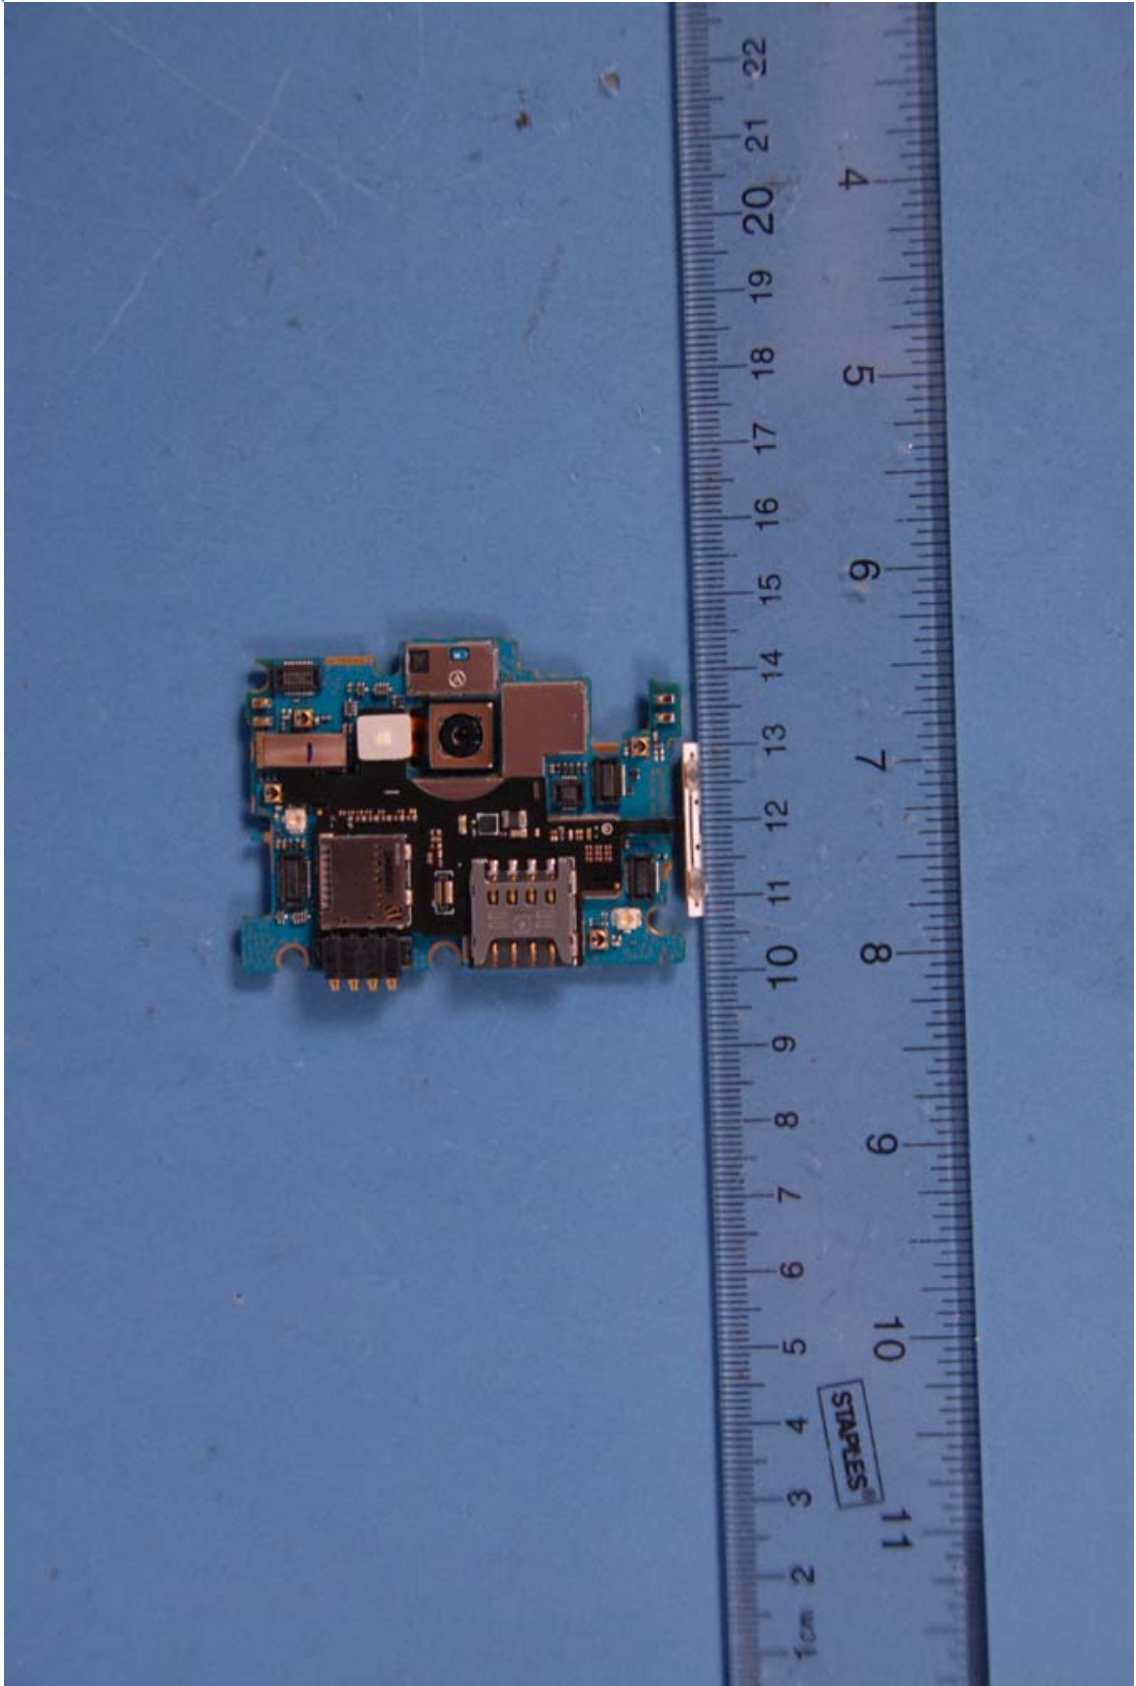

**INTERNAL PHOTOGRAPHS**

	<p>LG Electronics MobileComm U.S.A FCC ID: ZNFM870</p>	<p>Model: MS870</p>
<p>Internal Photos</p>	<p>EUT Type: Portable Handset</p>	<p>Page 1 of 7</p>

	LG Electronics MobileComm U.S.A FCC ID: ZNFMS870	Model: MS870
Internal Photos	EUT Type: Portable Handset	Page 2 of 7

	LG Electronics MobileComm U.S.A FCC ID: ZNFMS870	Model: MS870
Internal Photos	EUT Type: Portable Handset	Page 3 of 7

	LG Electronics MobileComm U.S.A FCC ID: ZNFMS870	Model: MS870
Internal Photos	EUT Type: Portable Handset	Page 4 of 7

	LG Electronics MobileComm U.S.A FCC ID: ZNFMS870	Model: MS870
Internal Photos	EUT Type: Portable Handset	Page 5 of 7

	LG Electronics MobileComm U.S.A FCC ID: ZNFMS870	Model: MS870
Internal Photos	EUT Type: Portable Handset	Page 6 of 7

	<p>LG Electronics MobileComm U.S.A FCC ID: ZNFMS870</p>	<p>Model: MS870</p>
<p>Internal Photos</p>	<p>EUT Type: Portable Handset</p>	<p>Page 7 of 7</p>