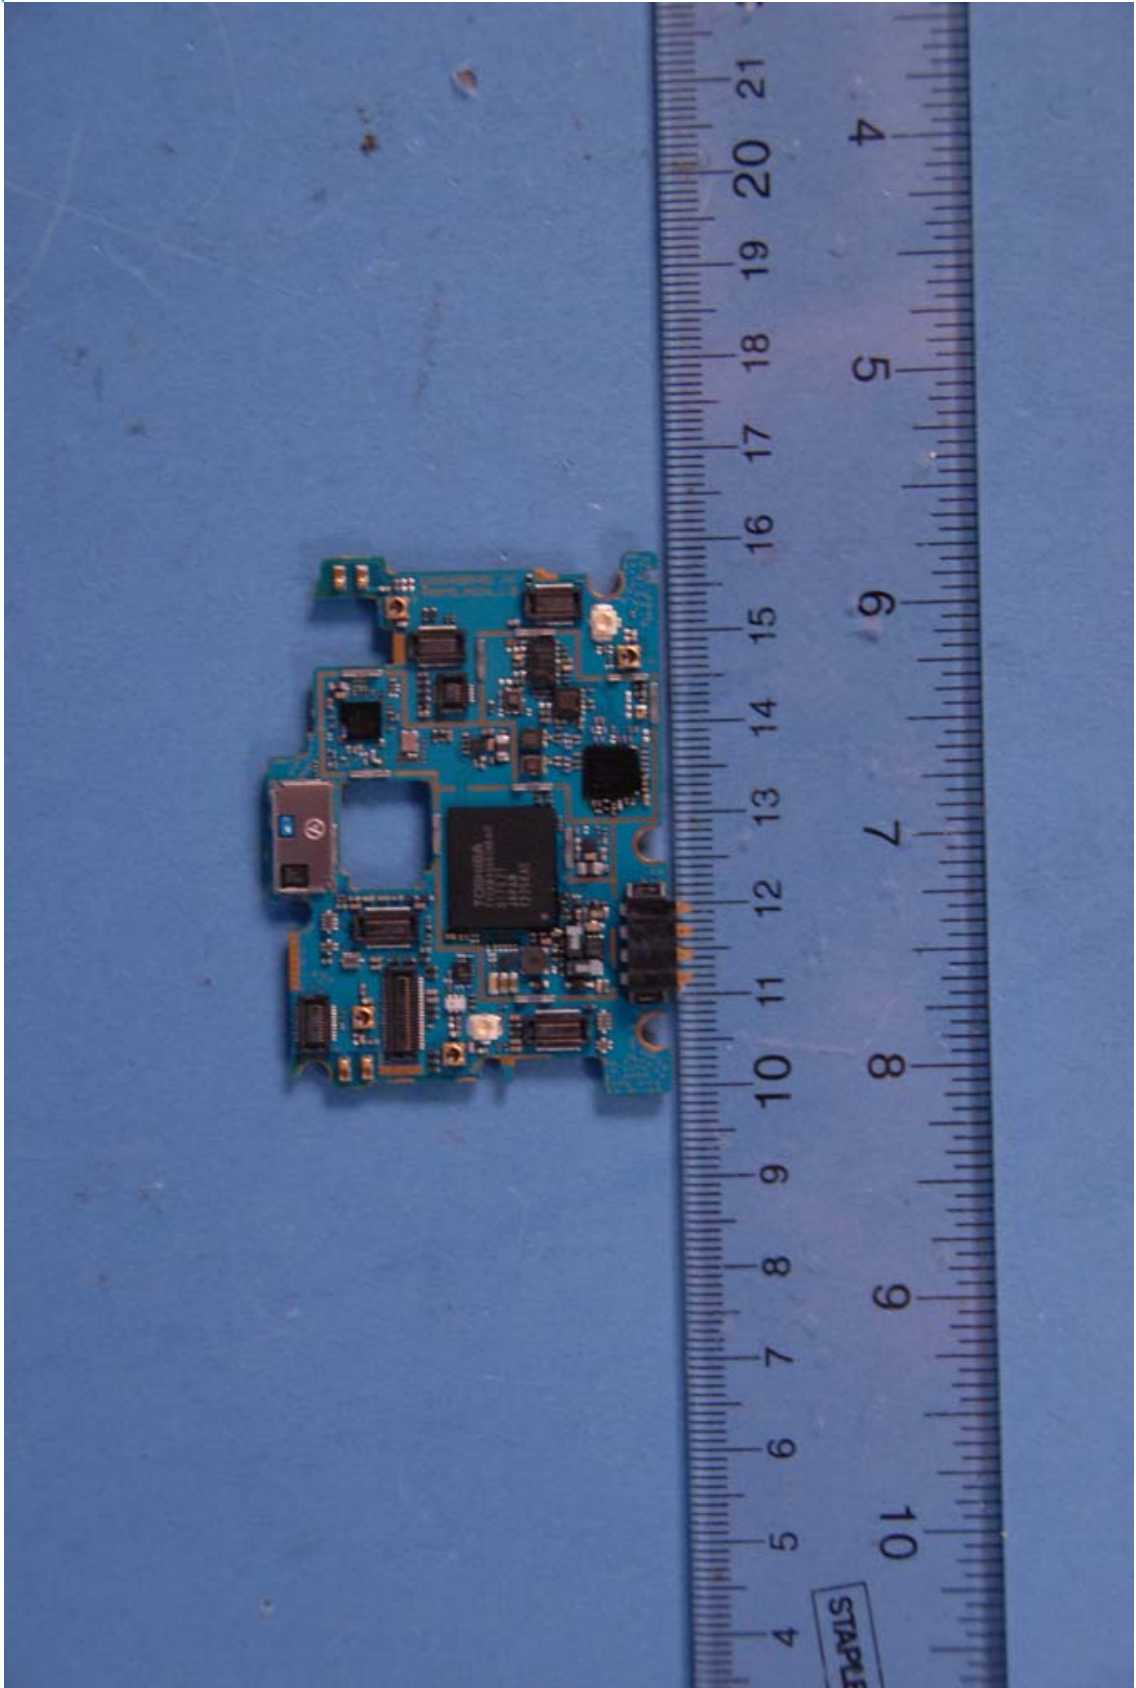

**INTERNAL PHOTOGRAPHS**

	<p>LG Electronics MobileComm U.S.A FCC ID: ZNFM870</p>	<p>Model: MS870</p>
<p>Internal Photos</p>	<p>EUT Type: Portable Handset</p>	<p>Page 1 of 7</p>

	LG Electronics MobileComm U.S.A FCC ID: ZNFMS870	Model: MS870
Internal Photos	EUT Type: Portable Handset	Page 2 of 7

	LG Electronics MobileComm U.S.A FCC ID: ZNFMS870	Model: MS870
Internal Photos	EUT Type: Portable Handset	Page 3 of 7

	LG Electronics MobileComm U.S.A FCC ID: ZNFMS870	Model: MS870
Internal Photos	EUT Type: Portable Handset	Page 4 of 7

	LG Electronics MobileComm U.S.A FCC ID: ZNFMS870	Model: MS870
Internal Photos	EUT Type: Portable Handset	Page 5 of 7

	LG Electronics MobileComm U.S.A FCC ID: ZNFMS870	Model: MS870
Internal Photos	EUT Type: Portable Handset	Page 6 of 7

	<p>LG Electronics MobileComm U.S.A FCC ID: ZNFMS870</p>	<p>Model: MS870</p>
<p>Internal Photos</p>	<p>EUT Type: Portable Handset</p>	<p>Page 7 of 7</p>