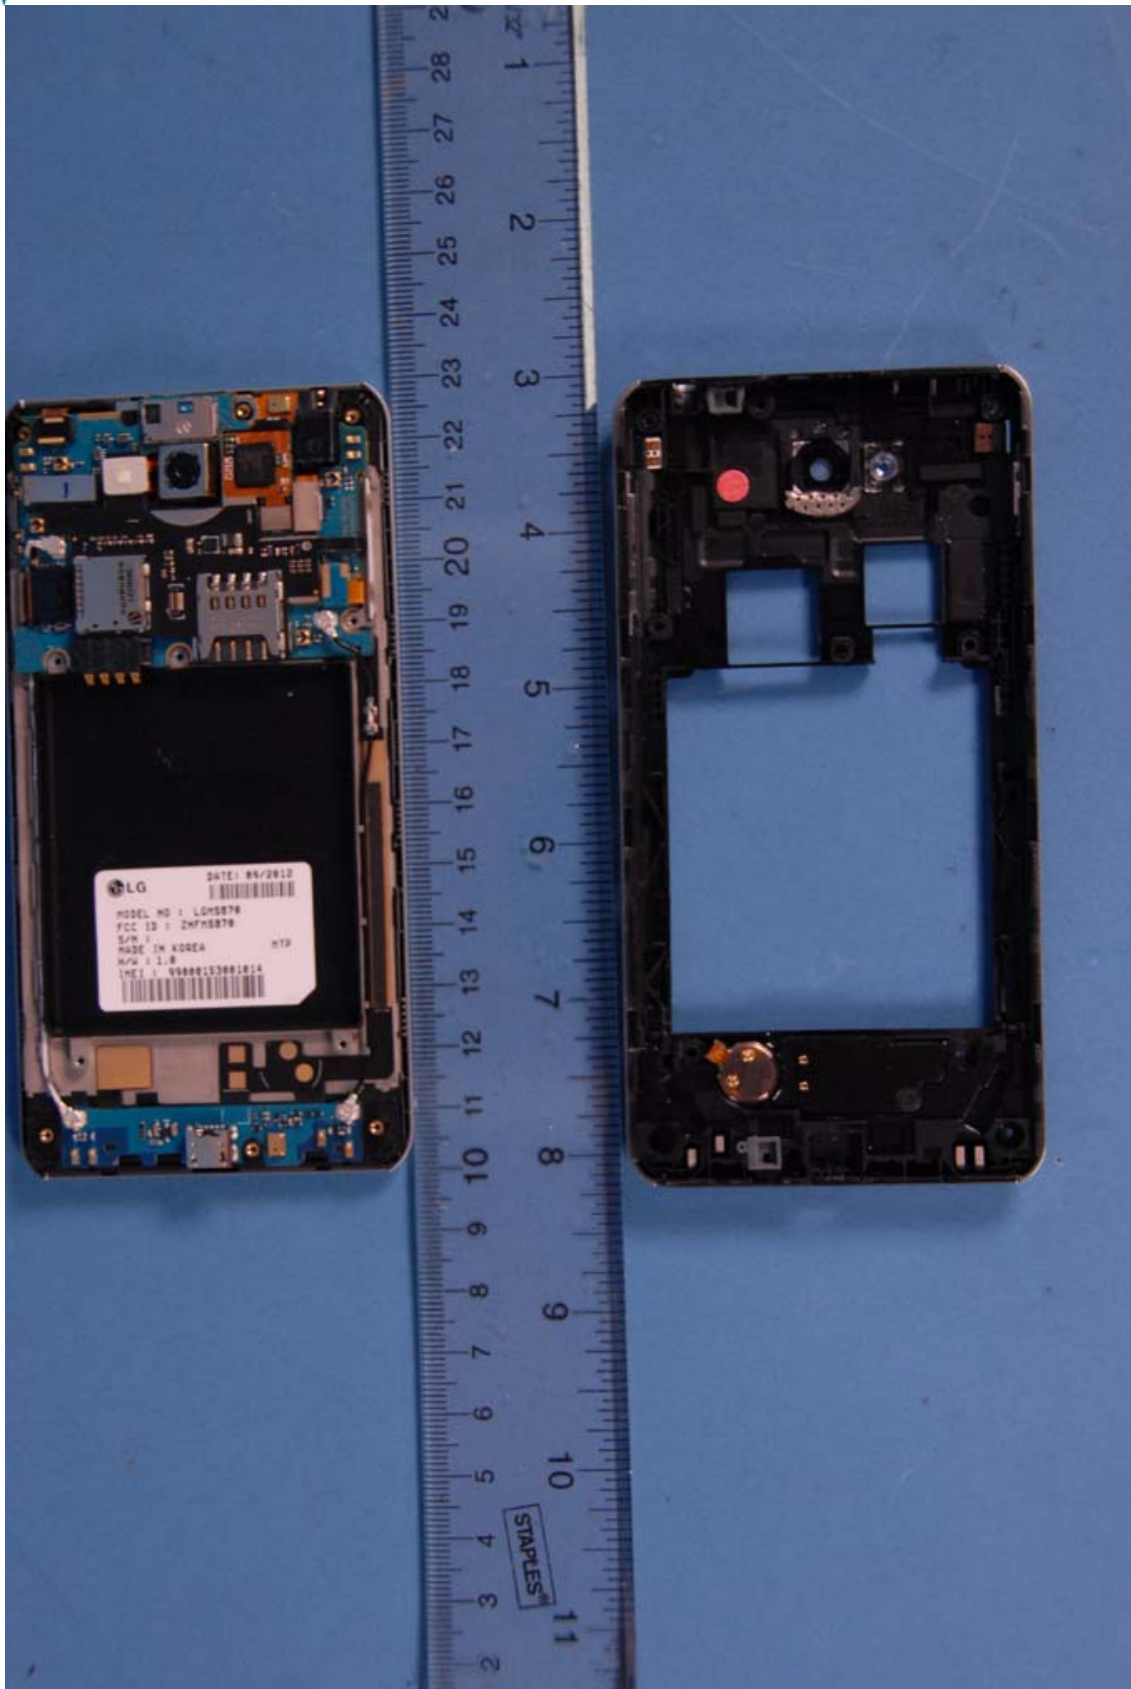

**INTERNAL PHOTOGRAPHS**

	<p>LG Electronics MobileComm U.S.A FCC ID: ZNFM870</p>	<p>Model: MS870</p>
<p>Internal Photos</p>	<p>EUT Type: Portable Handset</p>	<p>Page 1 of 7</p>

	LG Electronics MobileComm U.S.A FCC ID: ZNFMS870	Model: MS870
Internal Photos	EUT Type: Portable Handset	Page 2 of 7

	LG Electronics MobileComm U.S.A FCC ID: ZNFMS870	Model: MS870
Internal Photos	EUT Type: Portable Handset	Page 3 of 7

	LG Electronics MobileComm U.S.A FCC ID: ZNFMS870	Model: MS870
Internal Photos	EUT Type: Portable Handset	Page 4 of 7

	LG Electronics MobileComm U.S.A FCC ID: ZNFMS870	Model: MS870
Internal Photos	EUT Type: Portable Handset	Page 5 of 7

	LG Electronics MobileComm U.S.A FCC ID: ZNFMS870	Model: MS870
Internal Photos	EUT Type: Portable Handset	Page 6 of 7