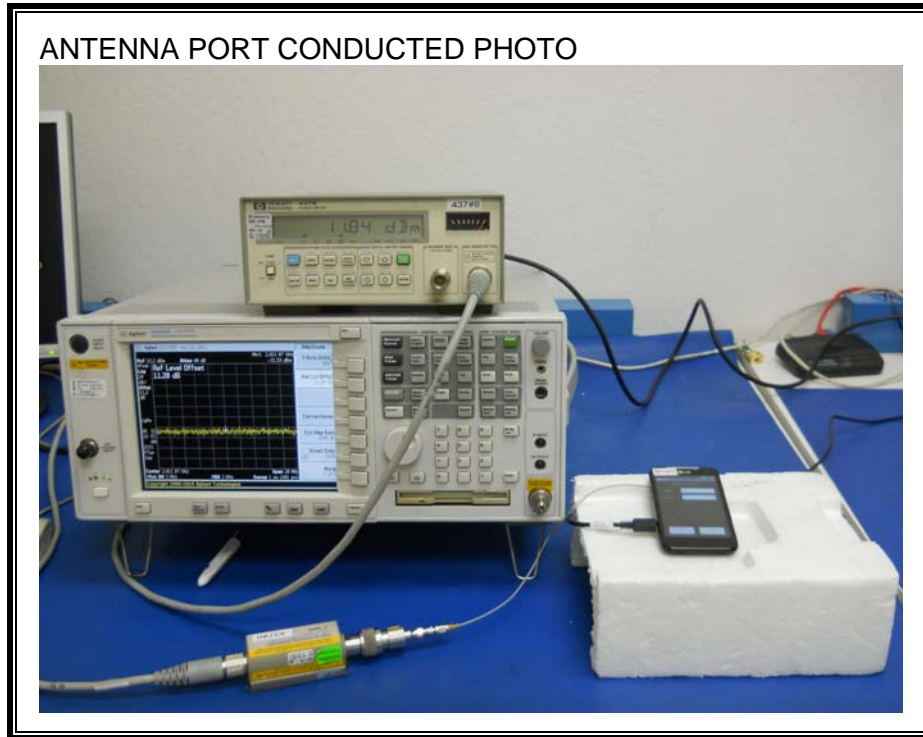

### ANTENNA PORT CONDUCTED RF MEASUREMENT SETUP

**RADIATED RF MEASUREMENT SETUP FOR PORTABLE CONFIGURATION**

Z-AXIS FRONT PHOTO

Y-AXIS with Ear Phone & AC Adapter\_FRONT PHOTO (worst-case)

Y-AXIS with Ear Phone & AC Adapter\_BACK PHOTO (worst-case)

**POWERLINE CONDUCTED EMISSIONS MEASUREMENT SETUP**

**END OF REPORT**