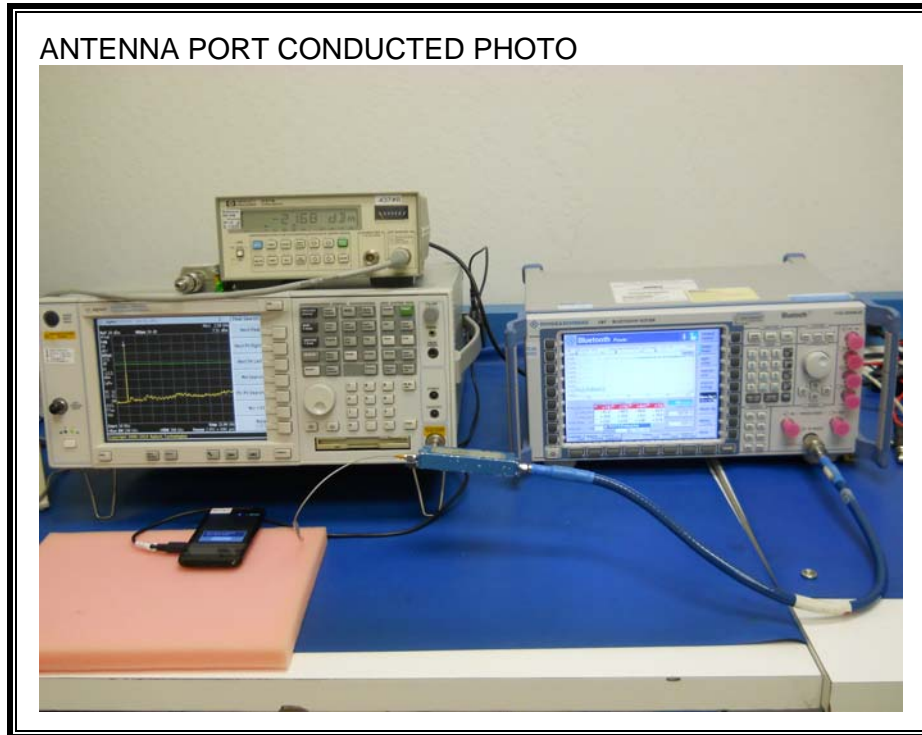

## 10. SETUP PHOTOS

### ANTENNA PORT CONDUCTED RF MEASUREMENT SETUP

**RADIATED RF MEASUREMENT SETUP FOR PORTABLE CONFIGURATION**

X-AXIS FRONT PHOTO

X-AXIS BACK PHOTO

Y-AXIS FRONT PHOTO

Y-AXIS BACK PHOTO

Z-AXIS FRONT PHOTO

Z-AXIS BACK PHOTO

**POWERLINE CONDUCTED EMISSIONS MEASUREMENT SETUP**

LINE CONDUCTED FRONT PHOTO

LINE CONDUCTED BACK PHOTO

**END OF REPORT**