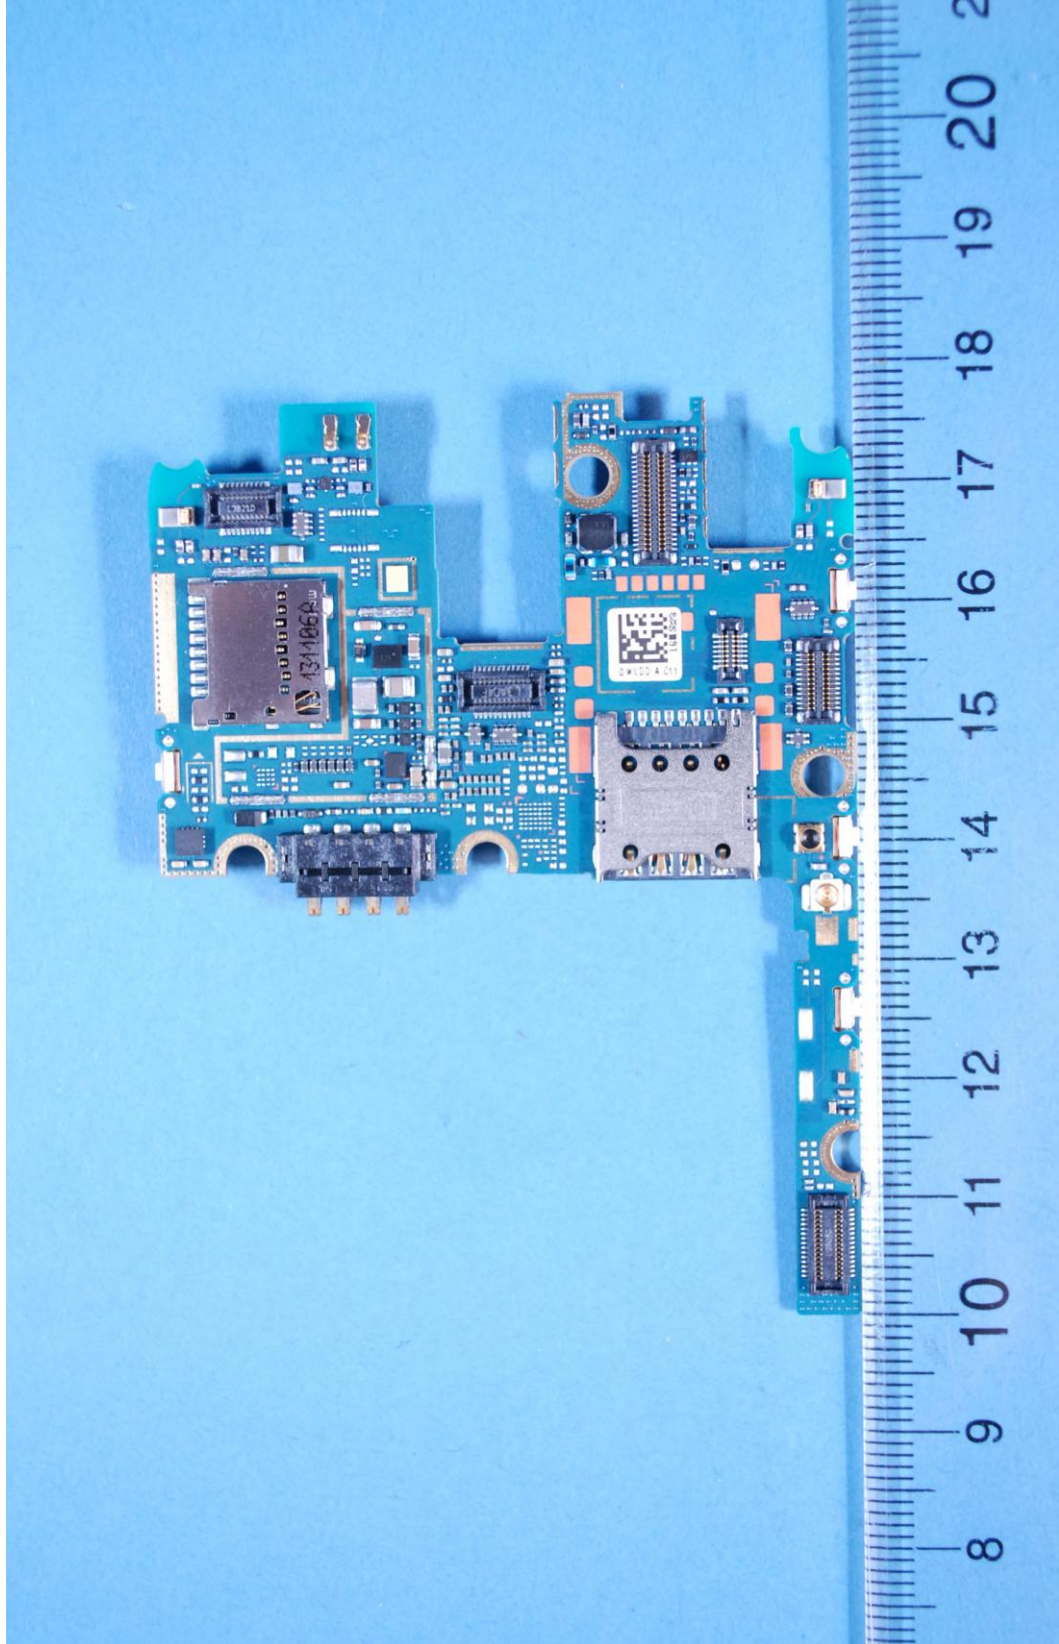

LG Electronics MobileComm USA FCC ID: ZNFMS323	Model: MS323, LGMS323, LG-MS323
Internal Photos	EUT Type: Portable Handset	Page 6 of 9