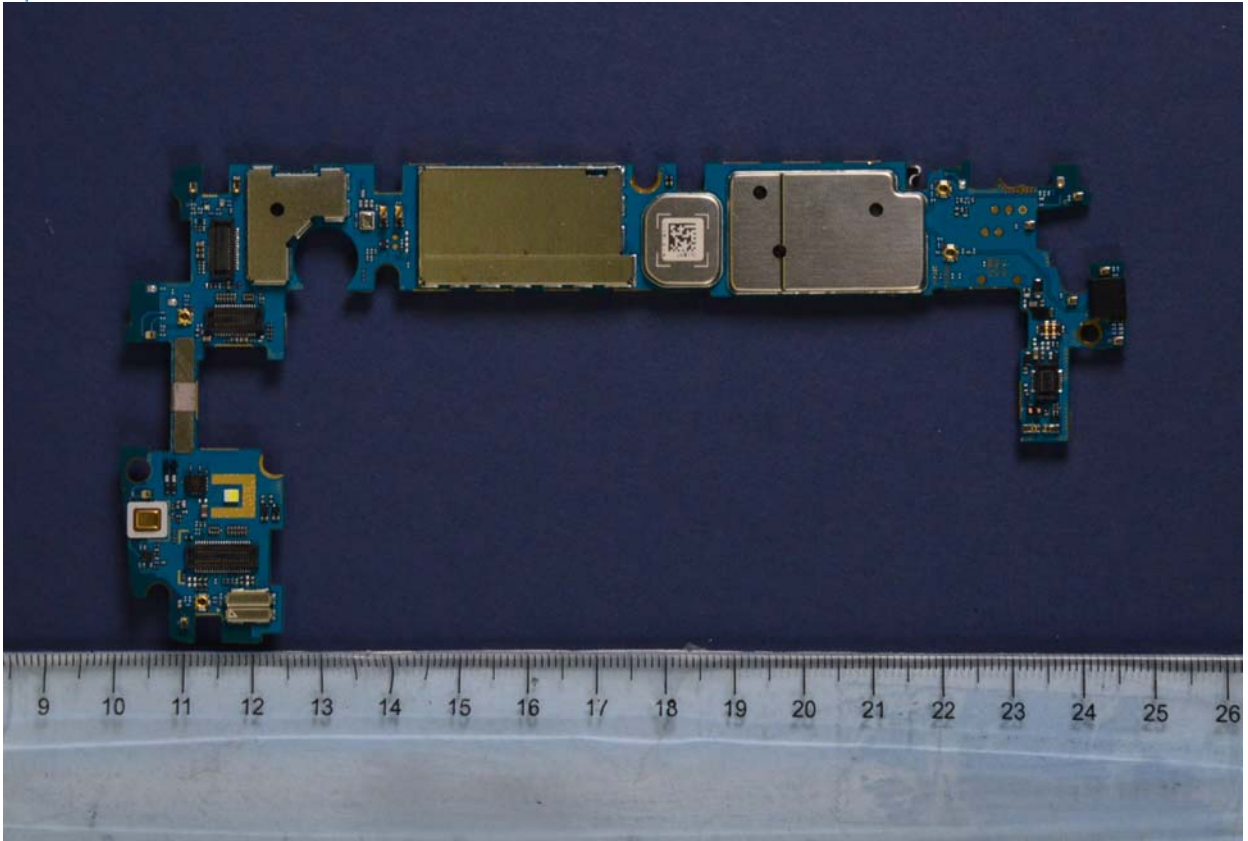

INTERNAL PHOTOGRAPHS

	<p>LG Electronics MobileComm U.S.A FCC ID: ZNFM710H</p>	<p>Model: LG-M710H</p>
<p>Internal Photos</p>	<p>EUT Type: Portable Handset</p>	<p>Page 1 of 9</p>

	<p>LG Electronics MobileComm U.S.A FCC ID: ZNFM710H</p>	<p>Model: LG-M710H</p>
<p>Internal Photos</p>	<p>EUT Type: Portable Handset</p>	<p>Page 3 of 9</p>

	LG Electronics MobileComm U.S.A FCC ID: ZNFM710H	Model: LG-M710H
Internal Photos	EUT Type: Portable Handset	Page 5 of 9

	LG Electronics MobileComm U.S.A FCC ID: ZNFM710H	Model: LG-M710H
Internal Photos	EUT Type: Portable Handset	Page 6 of 9

	LG Electronics MobileComm U.S.A FCC ID: ZNFM710H	Model: LG-M710H
Internal Photos	EUT Type: Portable Handset	Page 7 of 9

	<p>LG Electronics MobileComm U.S.A FCC ID: ZNFM710H</p>	<p>Model: LG-M710H</p>
<p>Internal Photos</p>	<p>EUT Type: Portable Handset</p>	<p>Page 8 of 9</p>