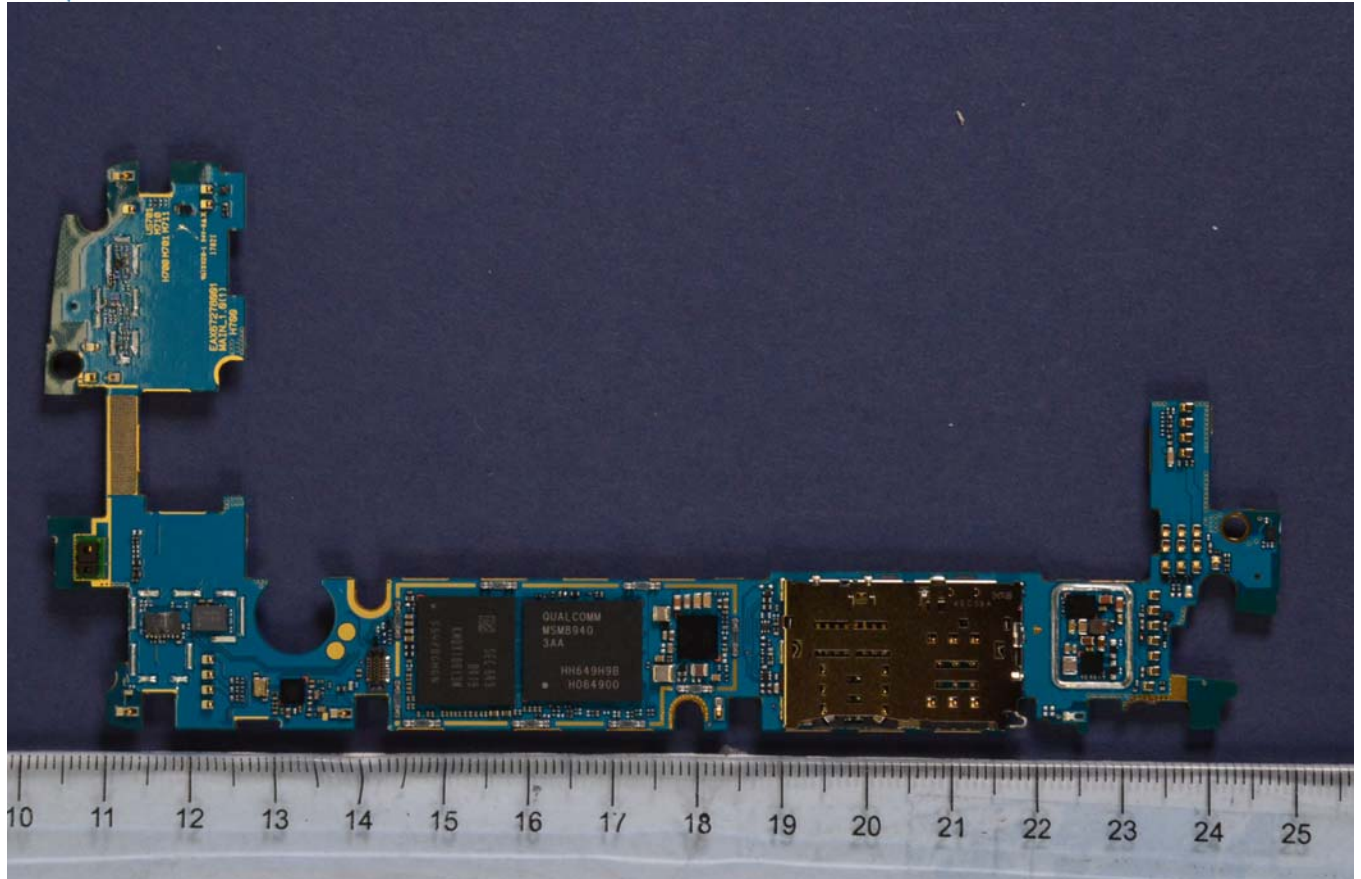

INTERNAL PHOTOGRAPHS

	<p>LG Electronics MobileComm U.S.A FCC ID: ZNFM710H</p>	<p>Model: LG-M710H</p>
<p>Internal Photos</p>	<p>EUT Type: Portable Handset</p>	<p>Page 1 of 9</p>

	<p>LG Electronics MobileComm U.S.A FCC ID: ZNFM710H</p>	<p>Model: LG-M710H</p>
<p>Internal Photos</p>	<p>EUT Type: Portable Handset</p>	<p>Page 3 of 9</p>

	LG Electronics MobileComm U.S.A FCC ID: ZNFM710H	Model: LG-M710H
Internal Photos	EUT Type: Portable Handset	Page 5 of 9

	LG Electronics MobileComm U.S.A FCC ID: ZNFM710H	Model: LG-M710H
Internal Photos	EUT Type: Portable Handset	Page 6 of 9

	LG Electronics MobileComm U.S.A FCC ID: ZNFM710H	Model: LG-M710H
Internal Photos	EUT Type: Portable Handset	Page 7 of 9

	<p>LG Electronics MobileComm U.S.A FCC ID: ZNFM710H</p>	<p>Model: LG-M710H</p>
<p>Internal Photos</p>	<p>EUT Type: Portable Handset</p>	<p>Page 8 of 9</p>