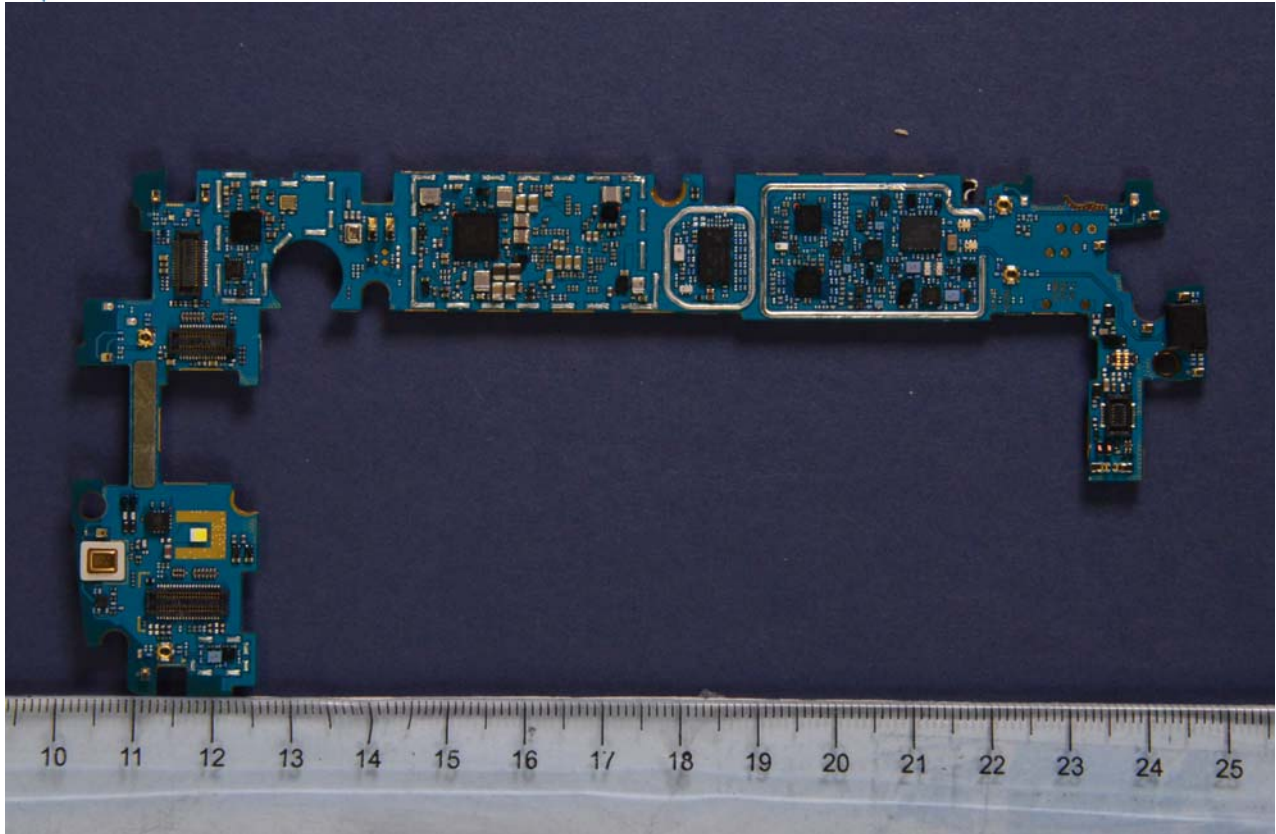

INTERNAL PHOTOGRAPHS

	<p>LG Electronics MobileComm U.S.A FCC ID: ZNFM710H</p>	<p>Model: LG-M710H</p>
<p>Internal Photos</p>	<p>EUT Type: Portable Handset</p>	<p>Page 1 of 9</p>

	<p>LG Electronics MobileComm U.S.A FCC ID: ZNFM710H</p>	<p>Model: LG-M710H</p>
<p>Internal Photos</p>	<p>EUT Type: Portable Handset</p>	<p>Page 3 of 9</p>

	LG Electronics MobileComm U.S.A FCC ID: ZNFM710H	Model: LG-M710H
Internal Photos	EUT Type: Portable Handset	Page 5 of 9

	LG Electronics MobileComm U.S.A FCC ID: ZNFM710H	Model: LG-M710H
Internal Photos	EUT Type: Portable Handset	Page 6 of 9

	LG Electronics MobileComm U.S.A FCC ID: ZNFM710H	Model: LG-M710H
Internal Photos	EUT Type: Portable Handset	Page 7 of 9

	<p>LG Electronics MobileComm U.S.A FCC ID: ZNFM710H</p>	<p>Model: LG-M710H</p>
<p>Internal Photos</p>	<p>EUT Type: Portable Handset</p>	<p>Page 8 of 9</p>