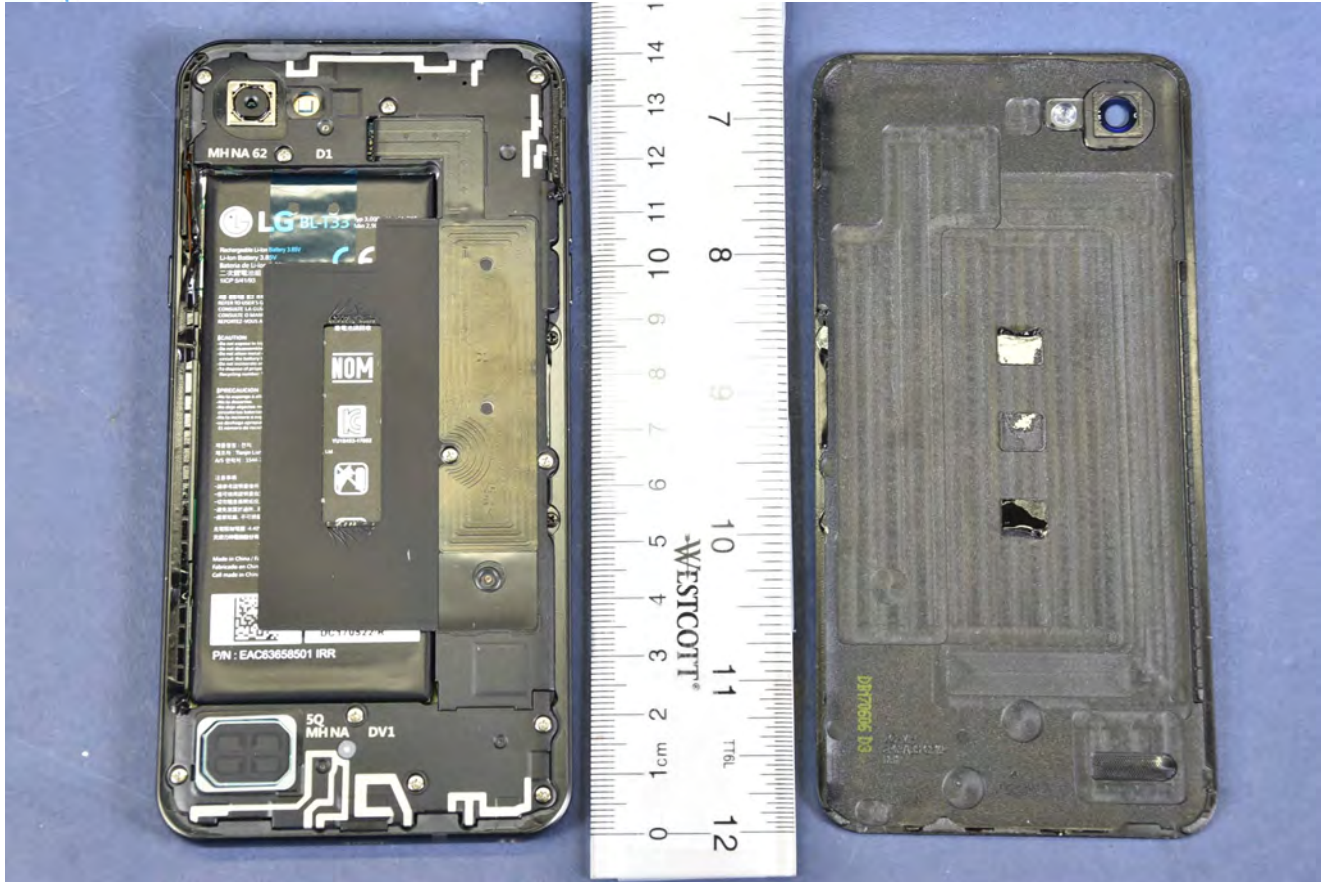

INTERNAL PHOTOGRAPHS

	LG Electronics MobileComm U.S.A FCC ID: ZNFM703	Model: LG-M703
Internal Photos	EUT Type: Portable Handset	Page 1 of 9

	<p>LG Electronics MobileComm U.S.A FCC ID: ZNFM703</p>	<p>Model: LG-M703</p>
<p>Internal Photos</p>	<p>EUT Type: Portable Handset</p>	<p>Page 2 of 9</p>

	<p>LG Electronics MobileComm U.S.A FCC ID: ZNFM703</p>	<p>Model: LG-M703</p>
<p>Internal Photos</p>	<p>EUT Type: Portable Handset</p>	<p>Page 3 of 9</p>

	LG Electronics MobileComm U.S.A FCC ID: ZNFM703	Model: LG-M703
Internal Photos	EUT Type: Portable Handset	Page 5 of 9

	LG Electronics MobileComm U.S.A FCC ID: ZNFM703	Model: LG-M703
Internal Photos	EUT Type: Portable Handset	Page 6 of 9

	<p>LG Electronics MobileComm U.S.A FCC ID: ZNFM703</p>	<p>Model: LG-M703</p>
<p>Internal Photos</p>	<p>EUT Type: Portable Handset</p>	<p>Page 7 of 9</p>