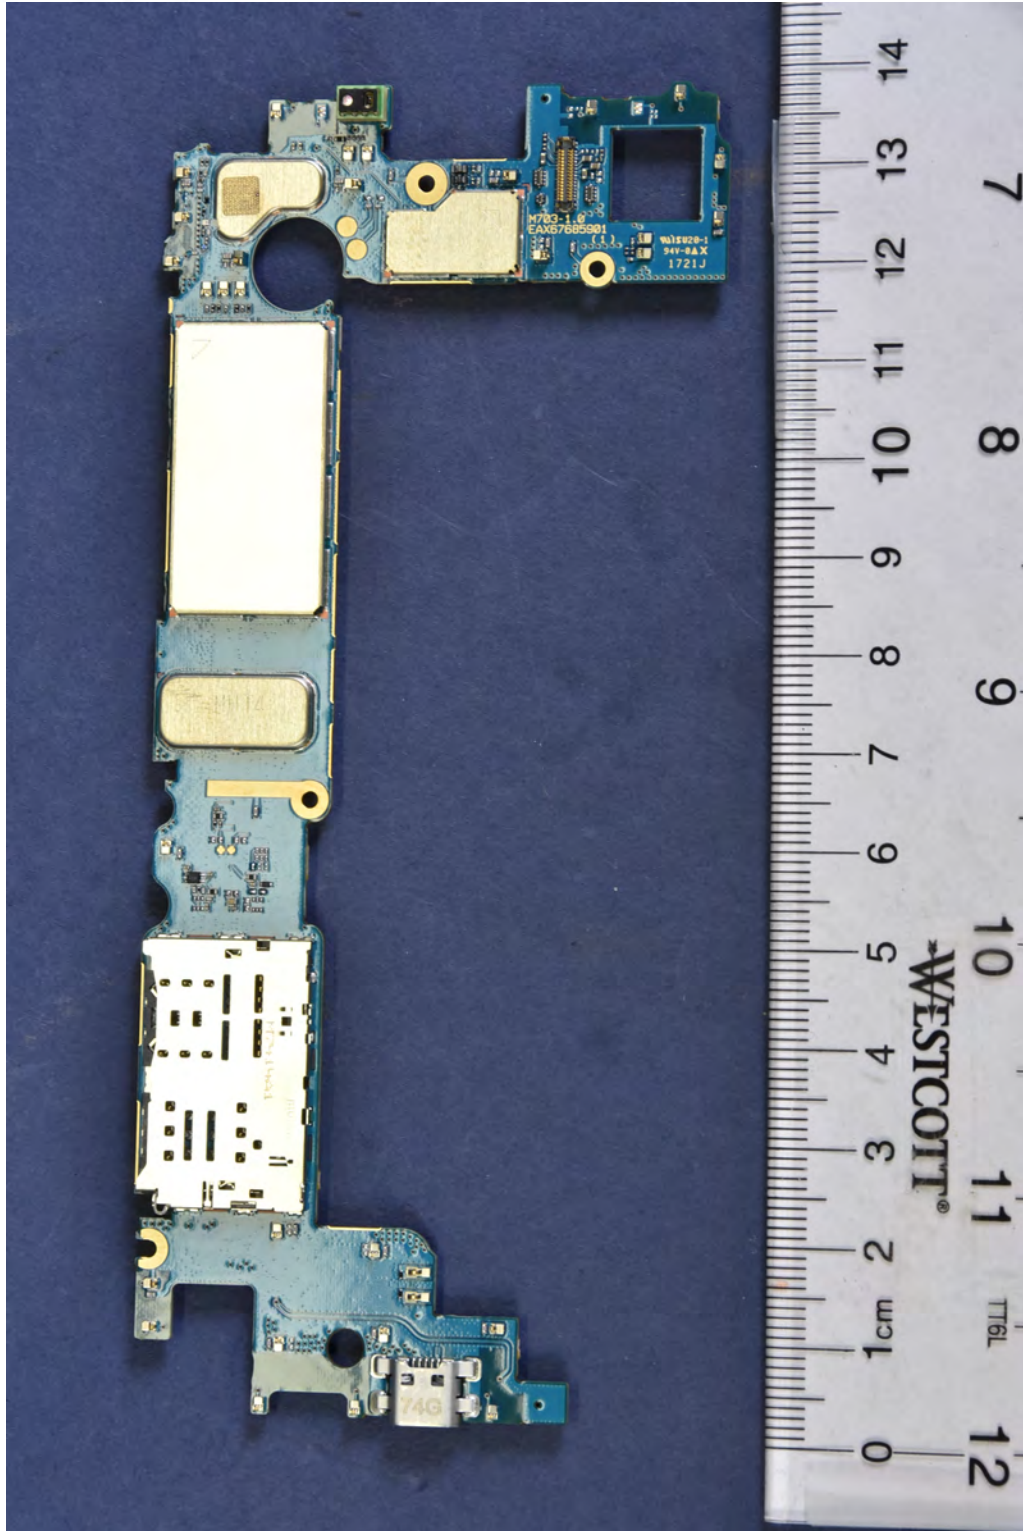

INTERNAL PHOTOGRAPHS

	LG Electronics MobileComm U.S.A FCC ID: ZNFM703	Model: LG-M703
Internal Photos	EUT Type: Portable Handset	Page 1 of 9

	<p>LG Electronics MobileComm U.S.A FCC ID: ZNFM703</p>	<p>Model: LG-M703</p>
<p>Internal Photos</p>	<p>EUT Type: Portable Handset</p>	<p>Page 2 of 9</p>

	<p>LG Electronics MobileComm U.S.A FCC ID: ZNFM703</p>	<p>Model: LG-M703</p>
<p>Internal Photos</p>	<p>EUT Type: Portable Handset</p>	<p>Page 3 of 9</p>

	LG Electronics MobileComm U.S.A FCC ID: ZNFM703	Model: LG-M703
Internal Photos	EUT Type: Portable Handset	Page 5 of 9

	LG Electronics MobileComm U.S.A FCC ID: ZNFM703	Model: LG-M703
Internal Photos	EUT Type: Portable Handset	Page 6 of 9

	<p>LG Electronics MobileComm U.S.A FCC ID: ZNFM703</p>	<p>Model: LG-M703</p>
<p>Internal Photos</p>	<p>EUT Type: Portable Handset</p>	<p>Page 7 of 9</p>