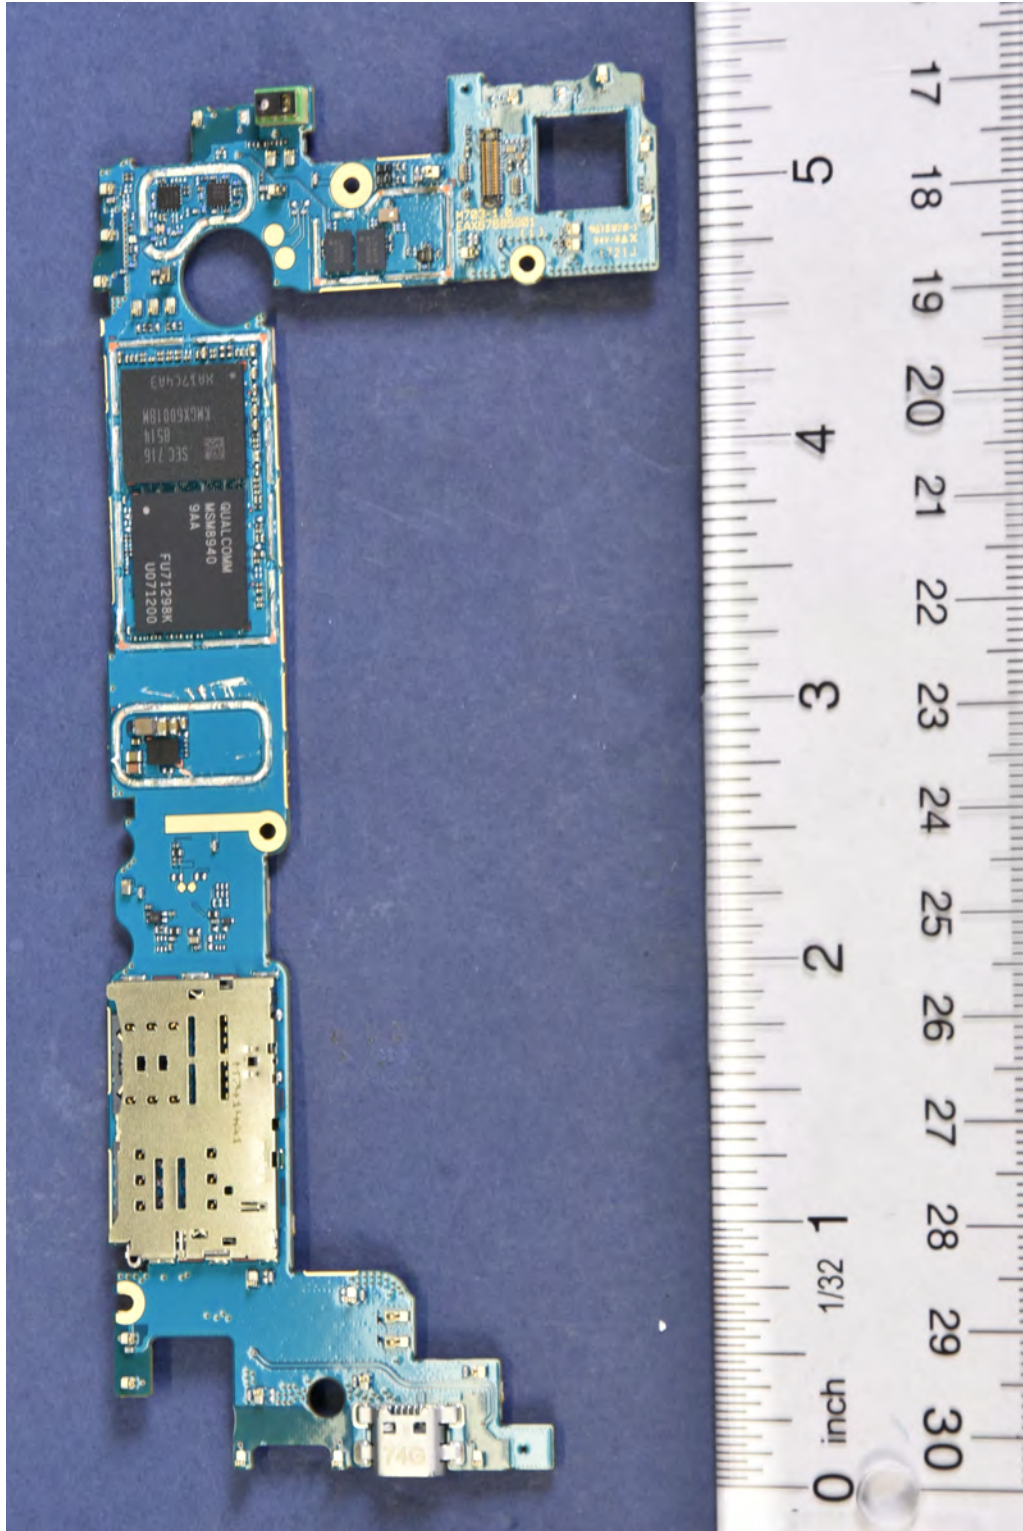

INTERNAL PHOTOGRAPHS

	LG Electronics MobileComm U.S.A FCC ID: ZNFM703	Model: LG-M703
Internal Photos	EUT Type: Portable Handset	Page 1 of 9

	<p>LG Electronics MobileComm U.S.A FCC ID: ZNFM703</p>	<p>Model: LG-M703</p>
<p>Internal Photos</p>	<p>EUT Type: Portable Handset</p>	<p>Page 2 of 9</p>

	<p>LG Electronics MobileComm U.S.A FCC ID: ZNFM703</p>	<p>Model: LG-M703</p>
<p>Internal Photos</p>	<p>EUT Type: Portable Handset</p>	<p>Page 3 of 9</p>

	LG Electronics MobileComm U.S.A FCC ID: ZNFM703	Model: LG-M703
Internal Photos	EUT Type: Portable Handset	Page 5 of 9

	LG Electronics MobileComm U.S.A FCC ID: ZNFM703	Model: LG-M703
Internal Photos	EUT Type: Portable Handset	Page 6 of 9

	<p>LG Electronics MobileComm U.S.A FCC ID: ZNFM703</p>	<p>Model: LG-M703</p>
<p>Internal Photos</p>	<p>EUT Type: Portable Handset</p>	<p>Page 7 of 9</p>