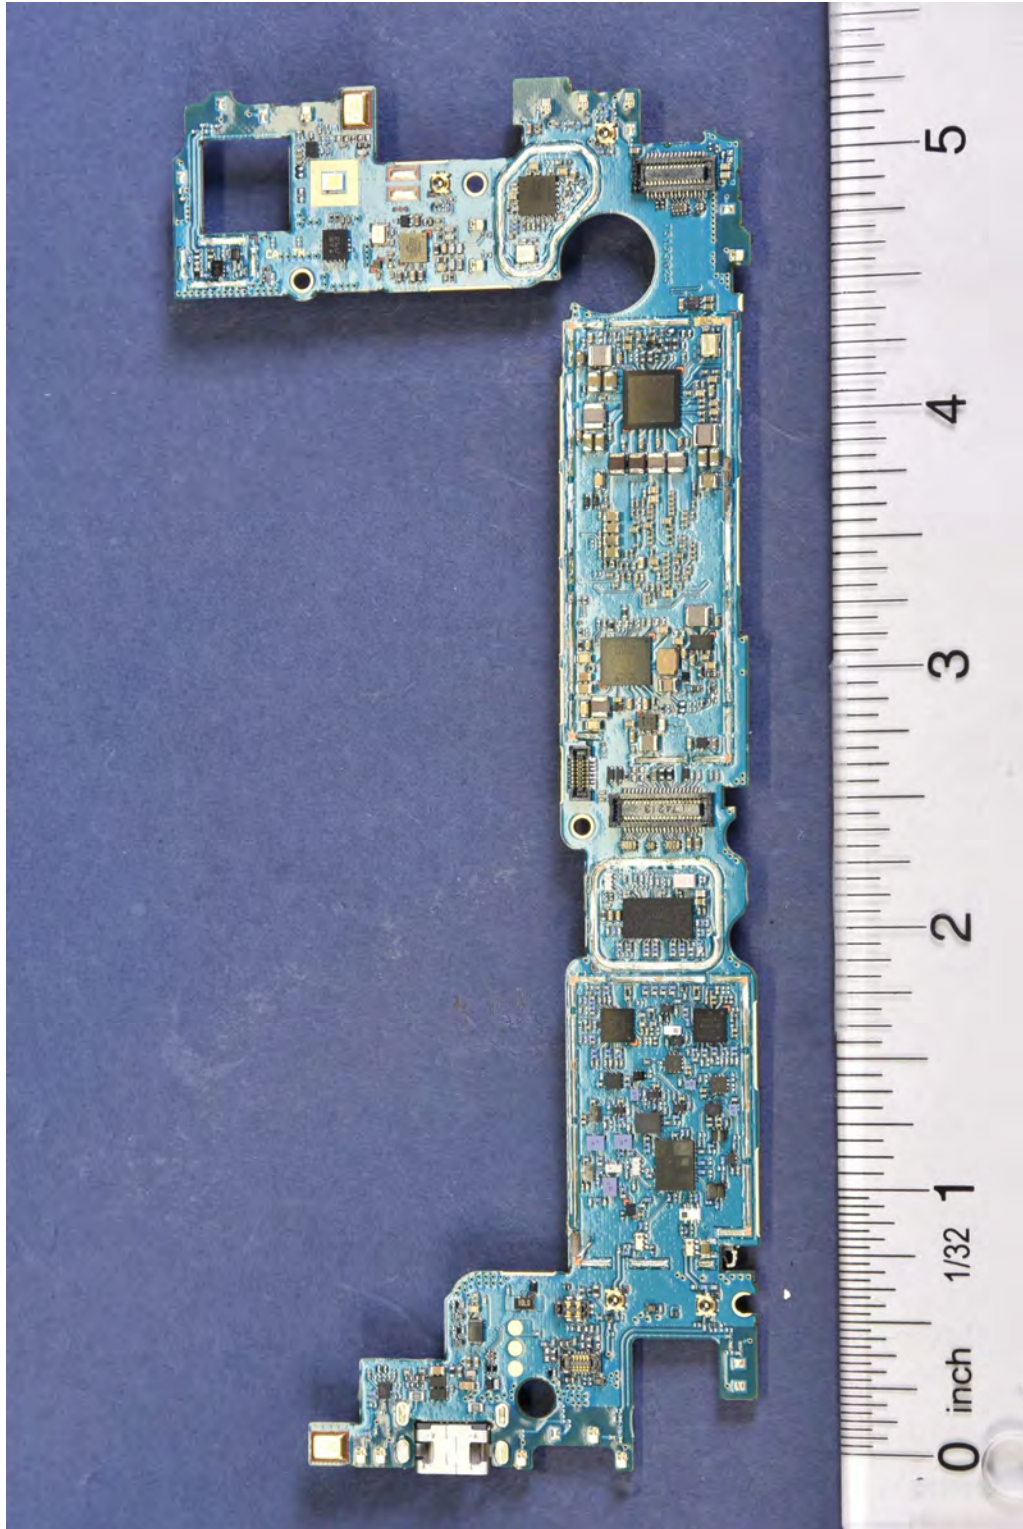

INTERNAL PHOTOGRAPHS

	LG Electronics MobileComm U.S.A FCC ID: ZNFM703	Model: LG-M703
Internal Photos	EUT Type: Portable Handset	Page 1 of 9

	<p>LG Electronics MobileComm U.S.A FCC ID: ZNFM703</p>	<p>Model: LG-M703</p>
<p>Internal Photos</p>	<p>EUT Type: Portable Handset</p>	<p>Page 2 of 9</p>

	<p>LG Electronics MobileComm U.S.A FCC ID: ZNFM703</p>	<p>Model: LG-M703</p>
<p>Internal Photos</p>	<p>EUT Type: Portable Handset</p>	<p>Page 3 of 9</p>

	LG Electronics MobileComm U.S.A FCC ID: ZNFM703	Model: LG-M703
Internal Photos	EUT Type: Portable Handset	Page 5 of 9

	LG Electronics MobileComm U.S.A FCC ID: ZNFM703	Model: LG-M703
Internal Photos	EUT Type: Portable Handset	Page 6 of 9

	<p>LG Electronics MobileComm U.S.A FCC ID: ZNFM703</p>	<p>Model: LG-M703</p>
<p>Internal Photos</p>	<p>EUT Type: Portable Handset</p>	<p>Page 7 of 9</p>